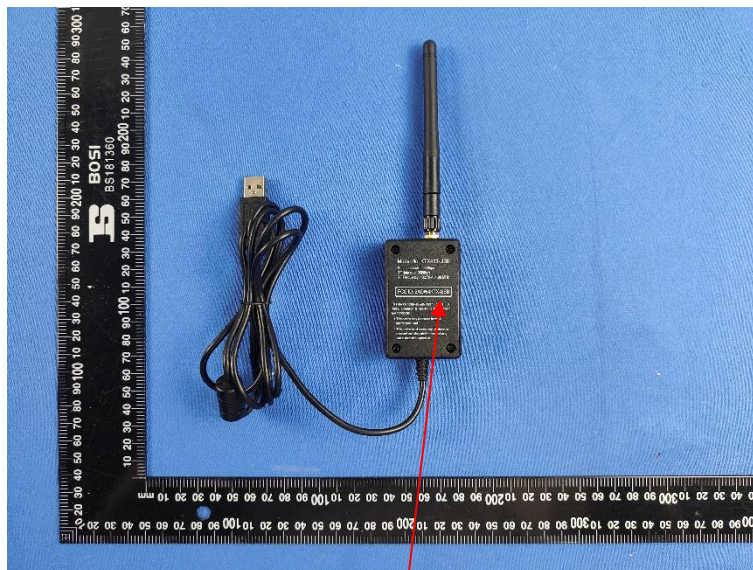

FCC ID Label Information

Label location:

433MHz Transceiver with USB interface

Model: KTX433

FCC ID: 2AOW4-433USB

Size:45mm*33mm