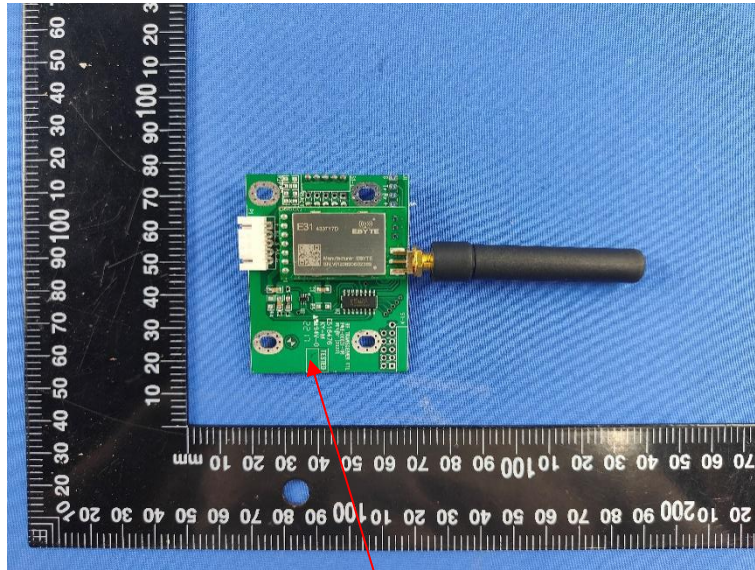

FCC ID Label Information

Label location:

433MHz Transceiver with UART interface

Model: KTX433

FCC ID: 2AOW4-433UART

Size: 20mm*20mm