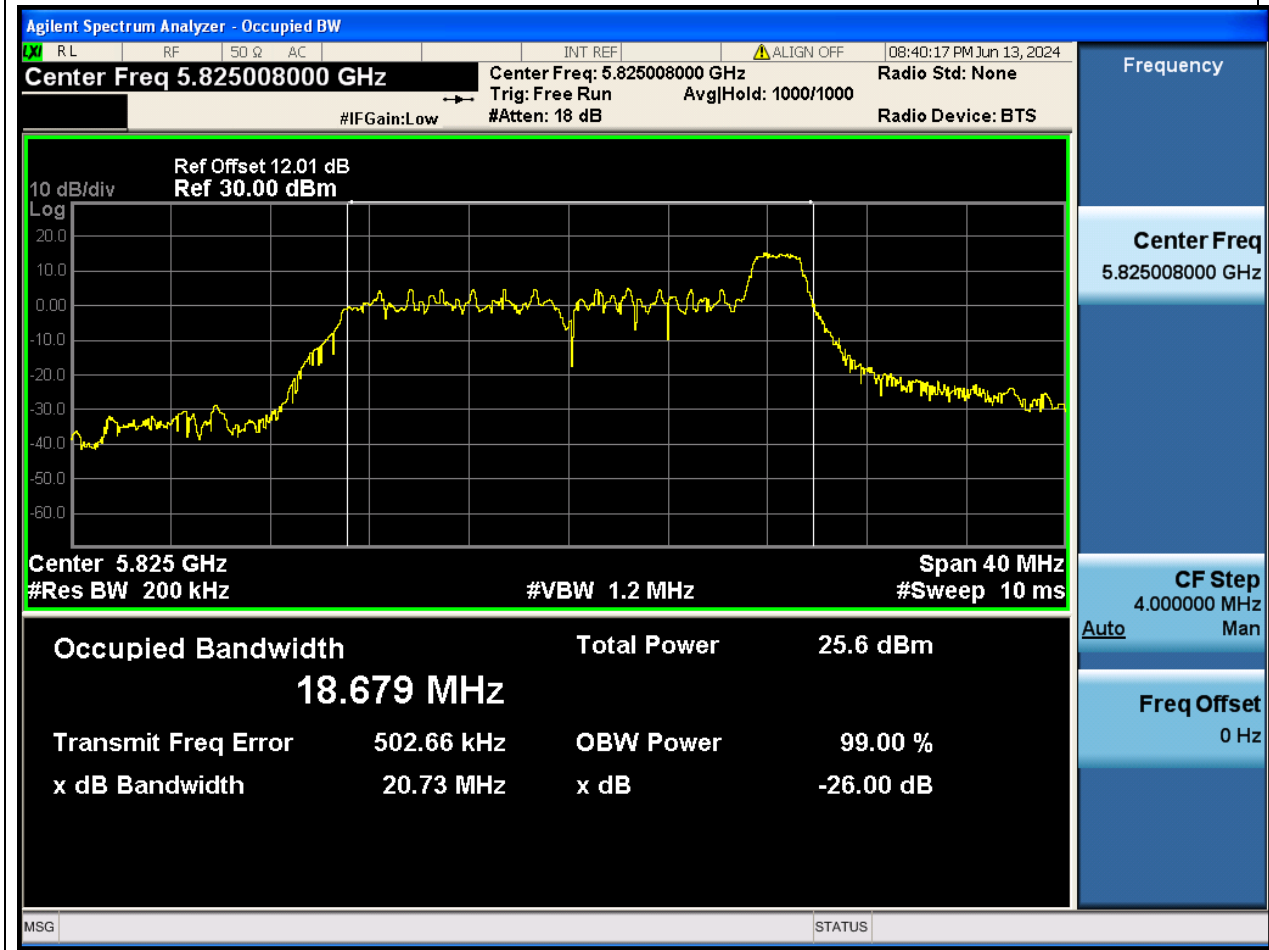

9. 802.11ax_20M_U-NII-3_H

9.1. A.2.2-99% Bandwidth(S01)

Center Frequency (MHz)	OBW Power (%)	RBW (MHz)	Detector	Limit (MHz)	OBW (MHz)	Verdict
5825	99	0.2	Peak	0	18.67877	N/A