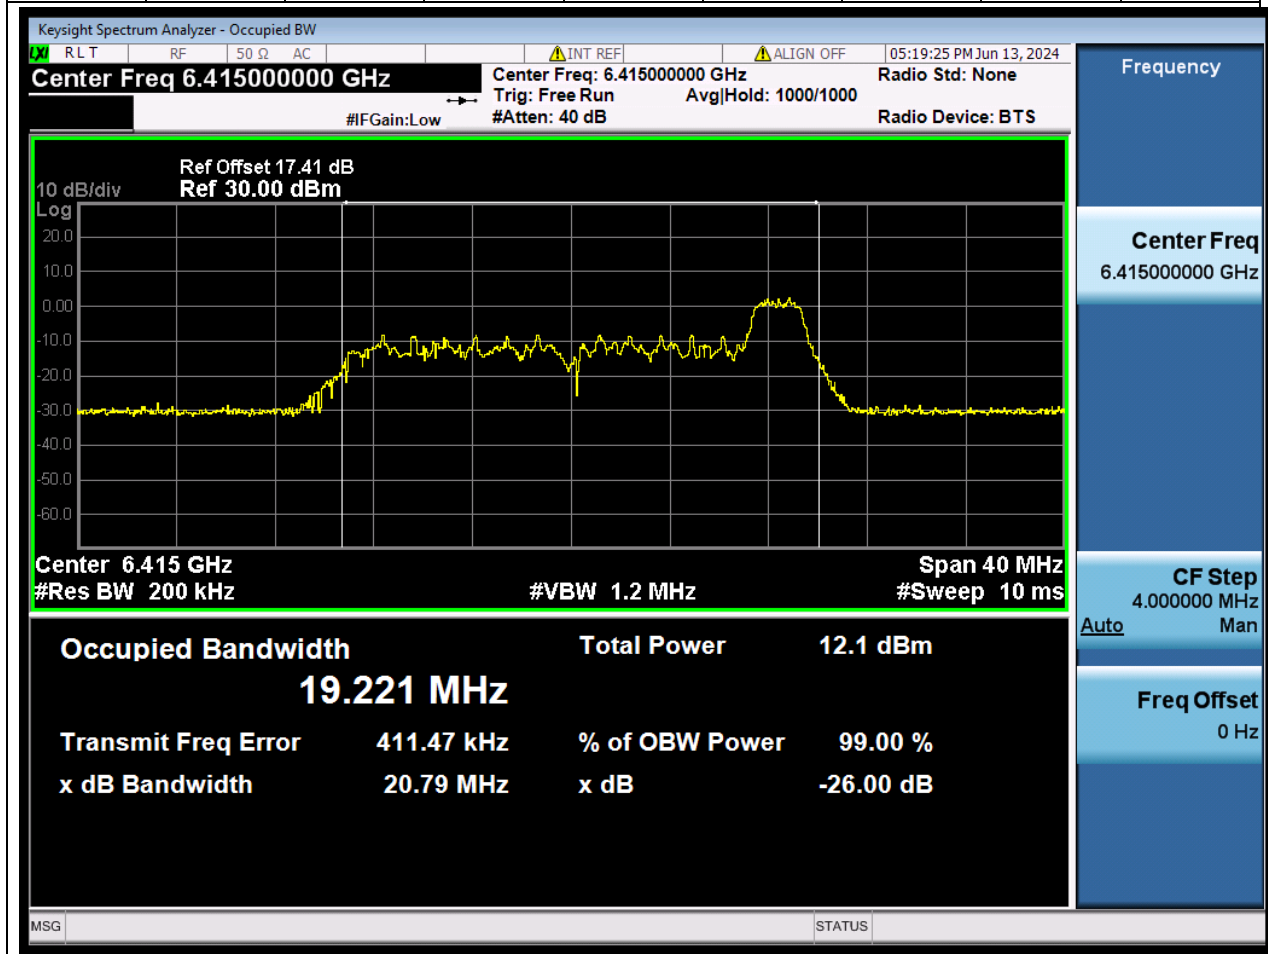

3. 802.11ax_20M_U-NII-5_CH93

3.2. A.2.2-99% Bandwidth(RU26)

Center Frequency (MHz)	OBW Power (%)	RBW (MHz)	Detector	Limit (MHz)	OBW (MHz)	Verdict
6415	99	0.2	Peak	0	19.220684	N/A