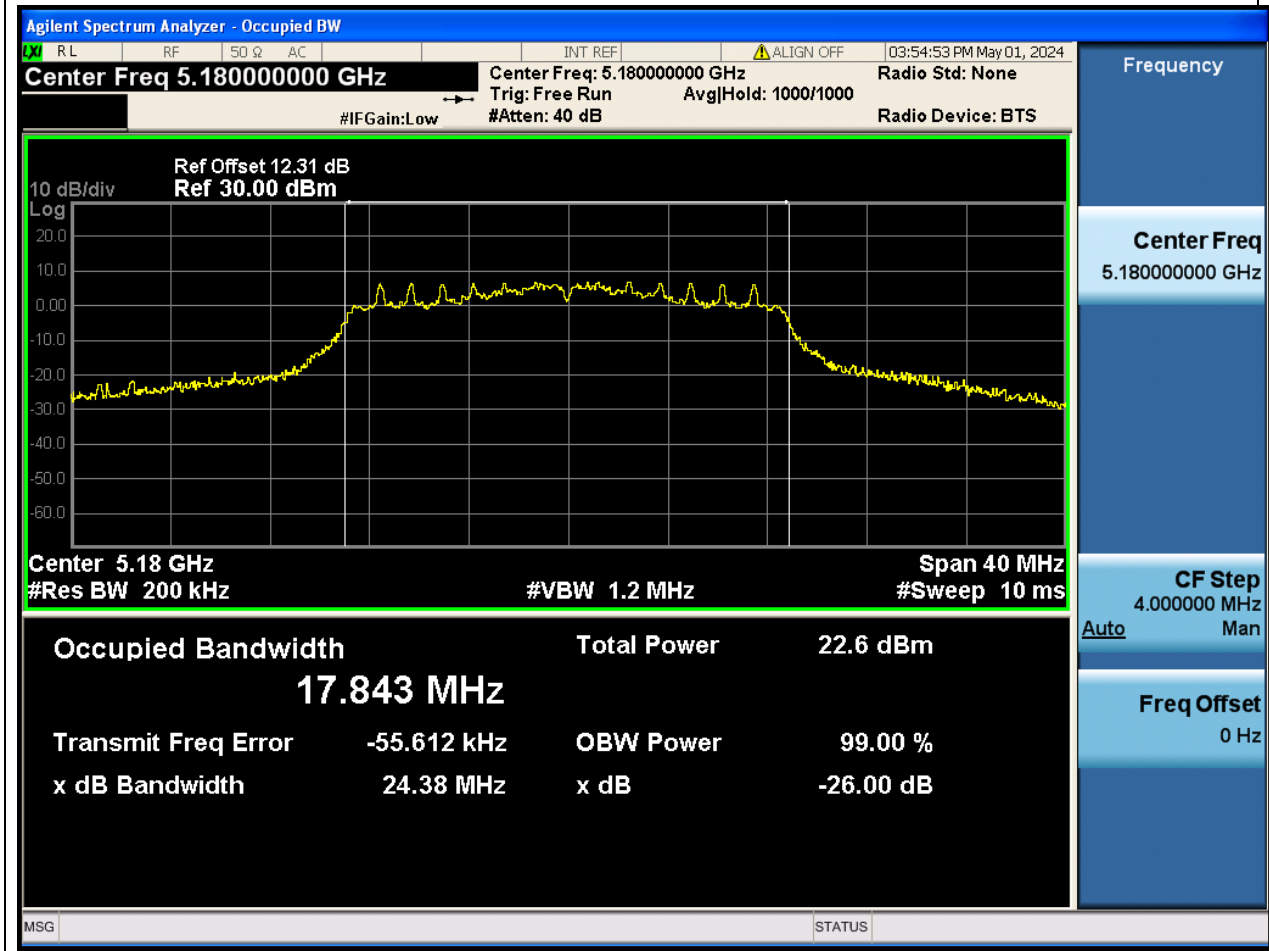

9. 802.11ac_20M_U-NII-1_L

9.1. A.2.2-99% Bandwidth(NTNV)

Center Frequency (MHz)	OBW Power (%)		RBW (MHz)	Detector	Limit (MHz)	OBW (MHz)		Verdict
5180	99		0.2	Peak	0	17.842658		N/A