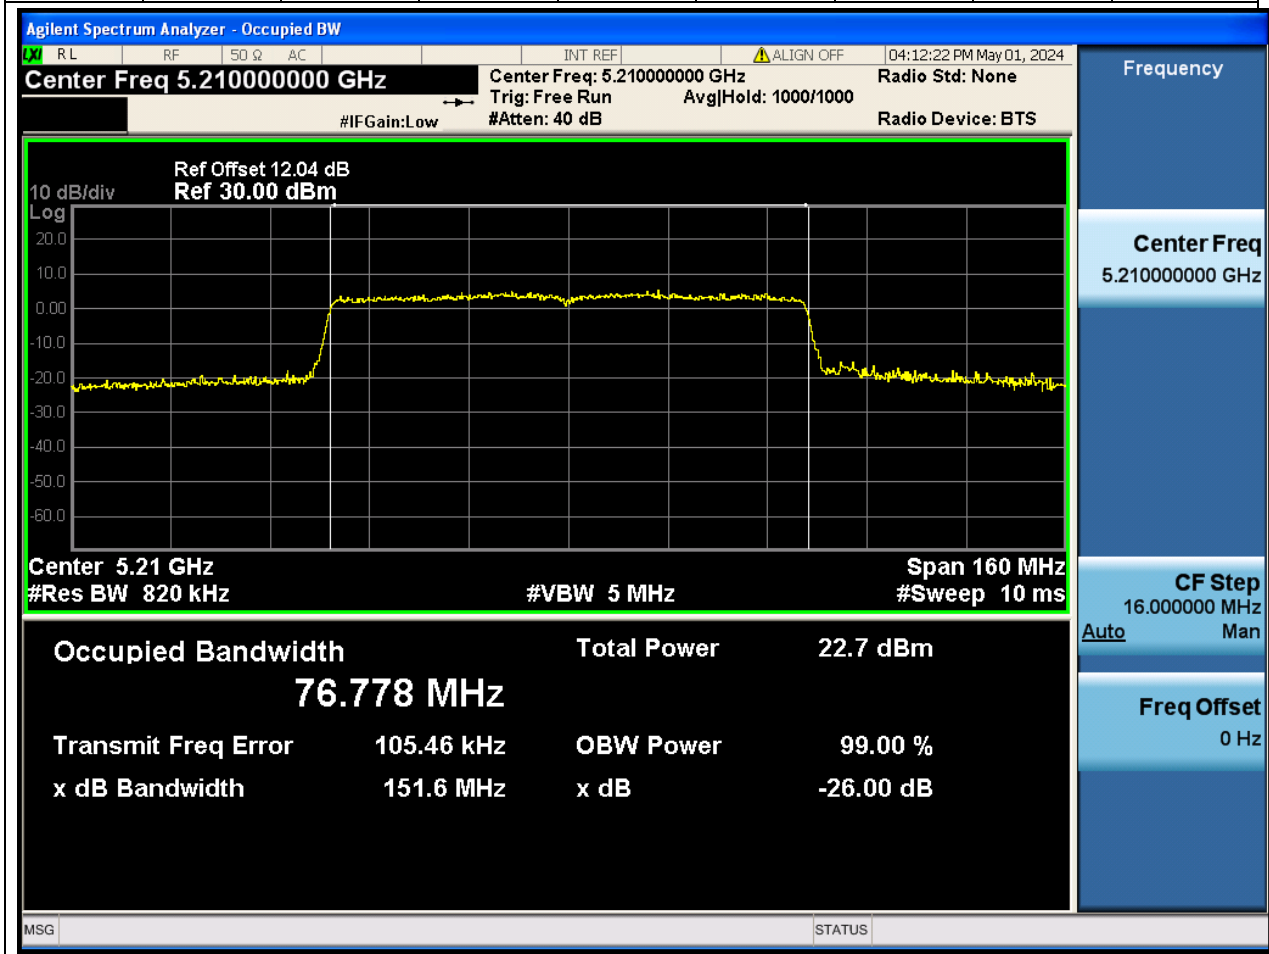

14. 802.11ac_80M_U-NII-1_M

14.1. A.2.2-99% Bandwidth(NTNV)

Center Frequency (MHz)	OBW Power (%)		RBW (MHz)	Detector	Limit (MHz)	OBW (MHz)		Verdict
5210	99		0.82	Peak	0	76.777944		N/A