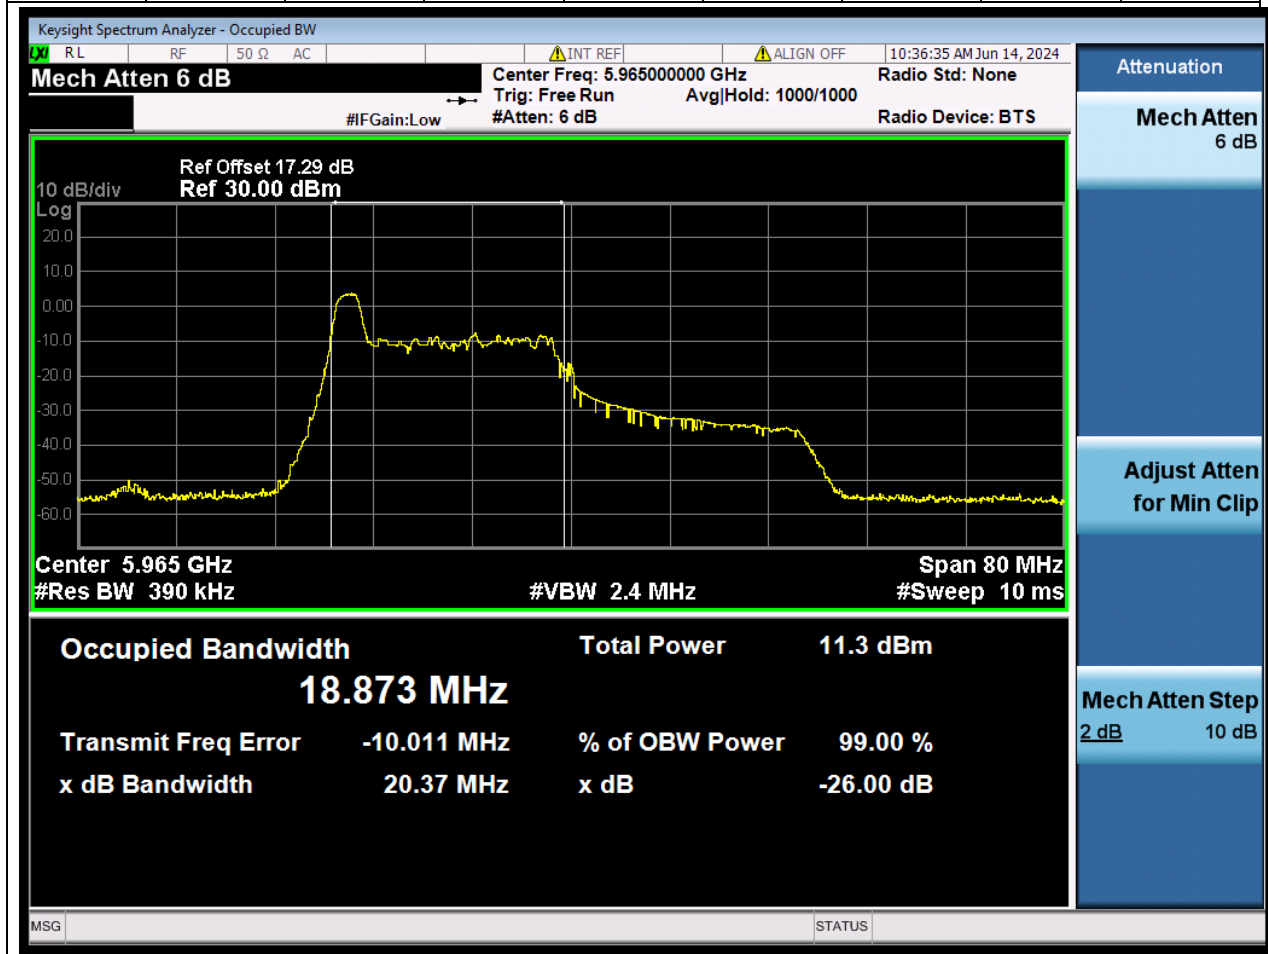

4. 802.11ax_40M_U-NII-5_CH3

4.2. A.2.2-99% Bandwidth(RU26)

Center Frequency (MHz)	OBW Power (%)		RBW (MHz)	Detector	Limit (MHz)	OBW (MHz)		Verdict
5965	99		0.39	Peak	0	18.872606		N/A