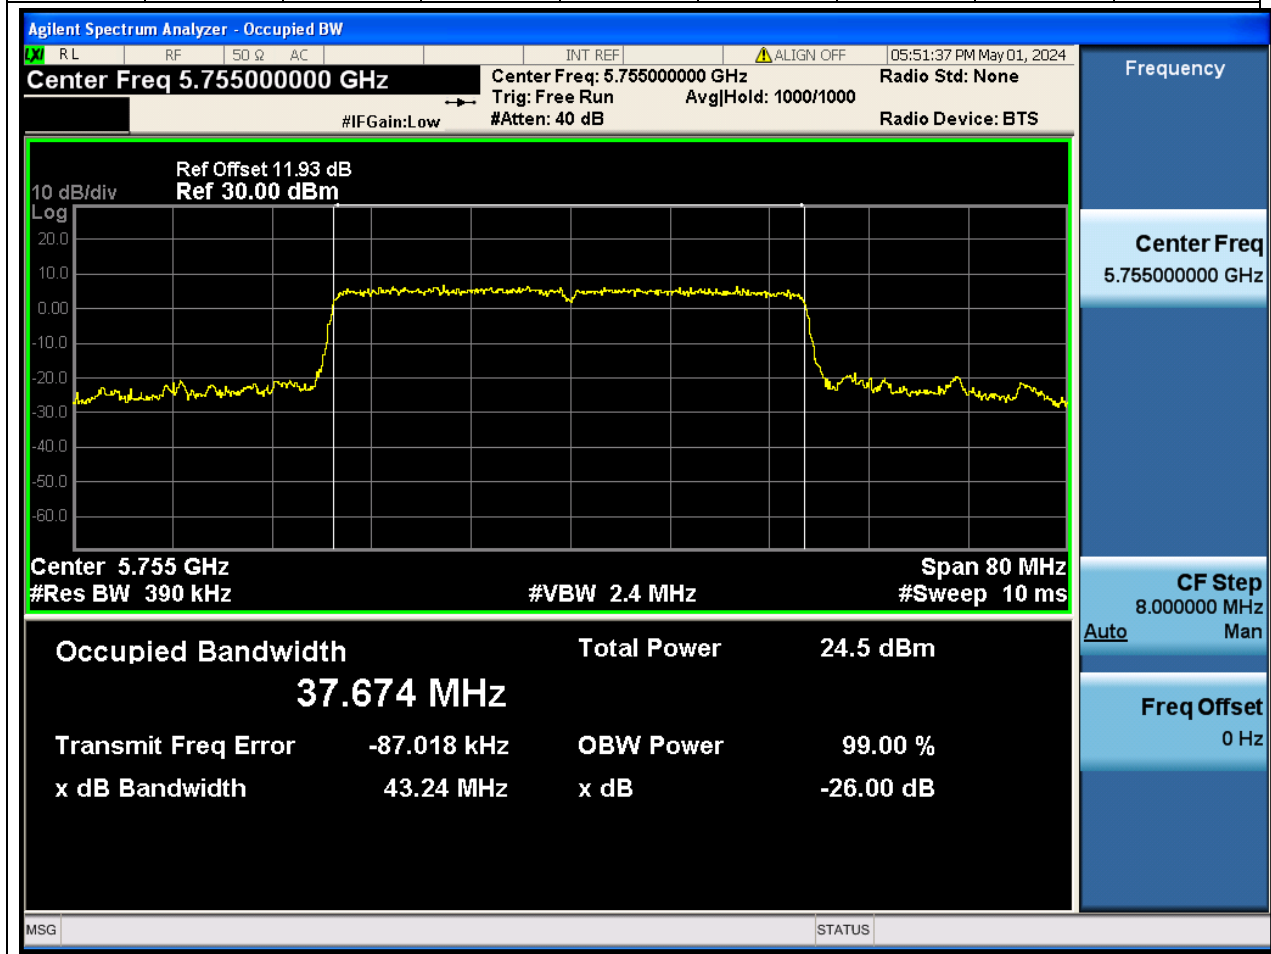

38. 802.11ax_40M_U-NII-3_L

38.1. A.2.2-99% Bandwidth(NTNV)

Center Frequency (MHz)	OBW Power (%)		RBW (MHz)	Detector	Limit (MHz)	OBW (MHz)		Verdict
5755	99		0.39	Peak	0	37.674054		N/A