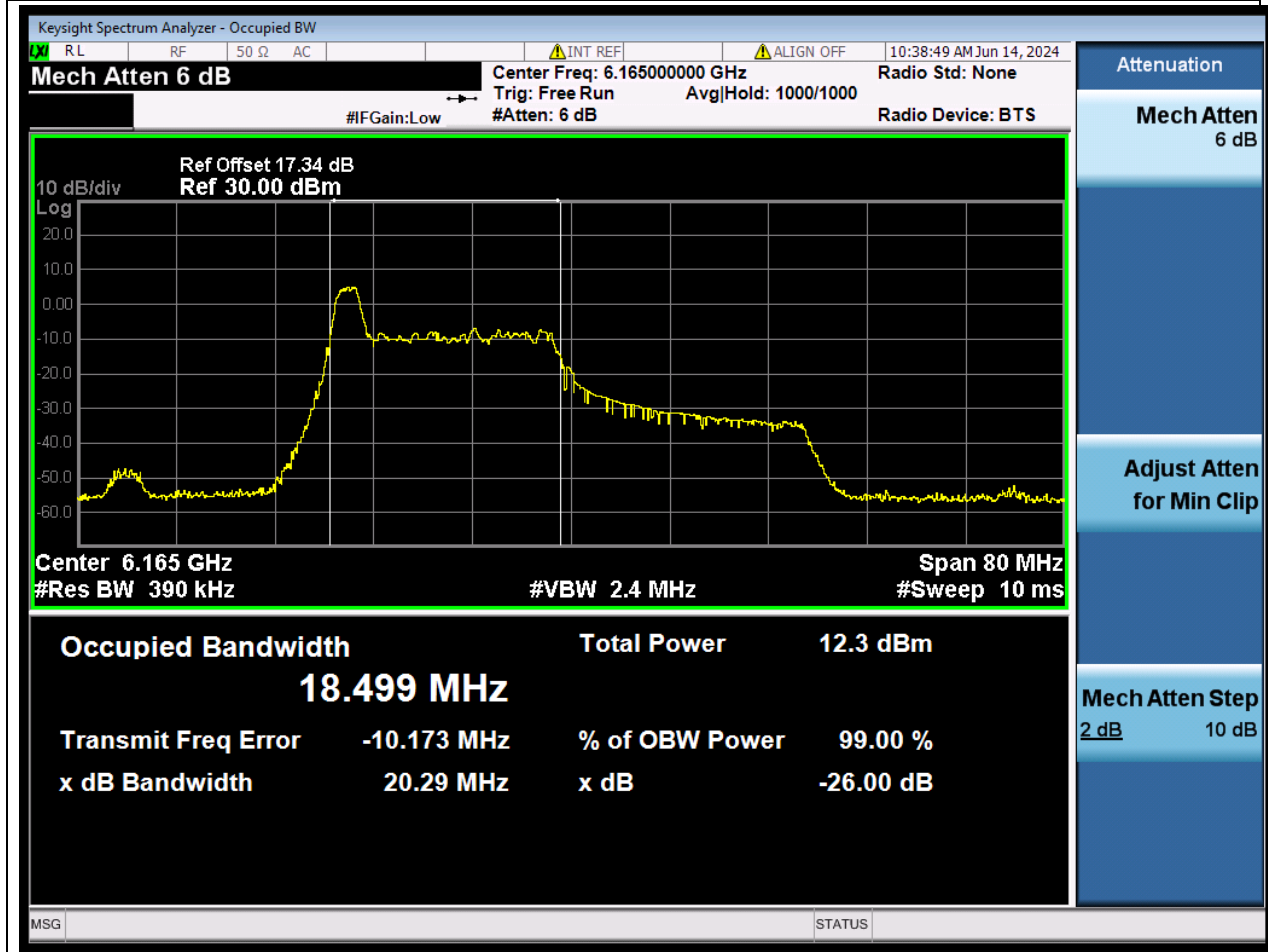

5. 802.11ax_40M_U-NII-5_CH43

5.2. A.2.2-99% Bandwidth(RU26)

Center Frequency (MHz)	OBW Power (%)	RBW (MHz)	Detector	Limit (MHz)	OBW (MHz)	Verdict
6165	99	0.39	Peak	0	18.49899	N/A