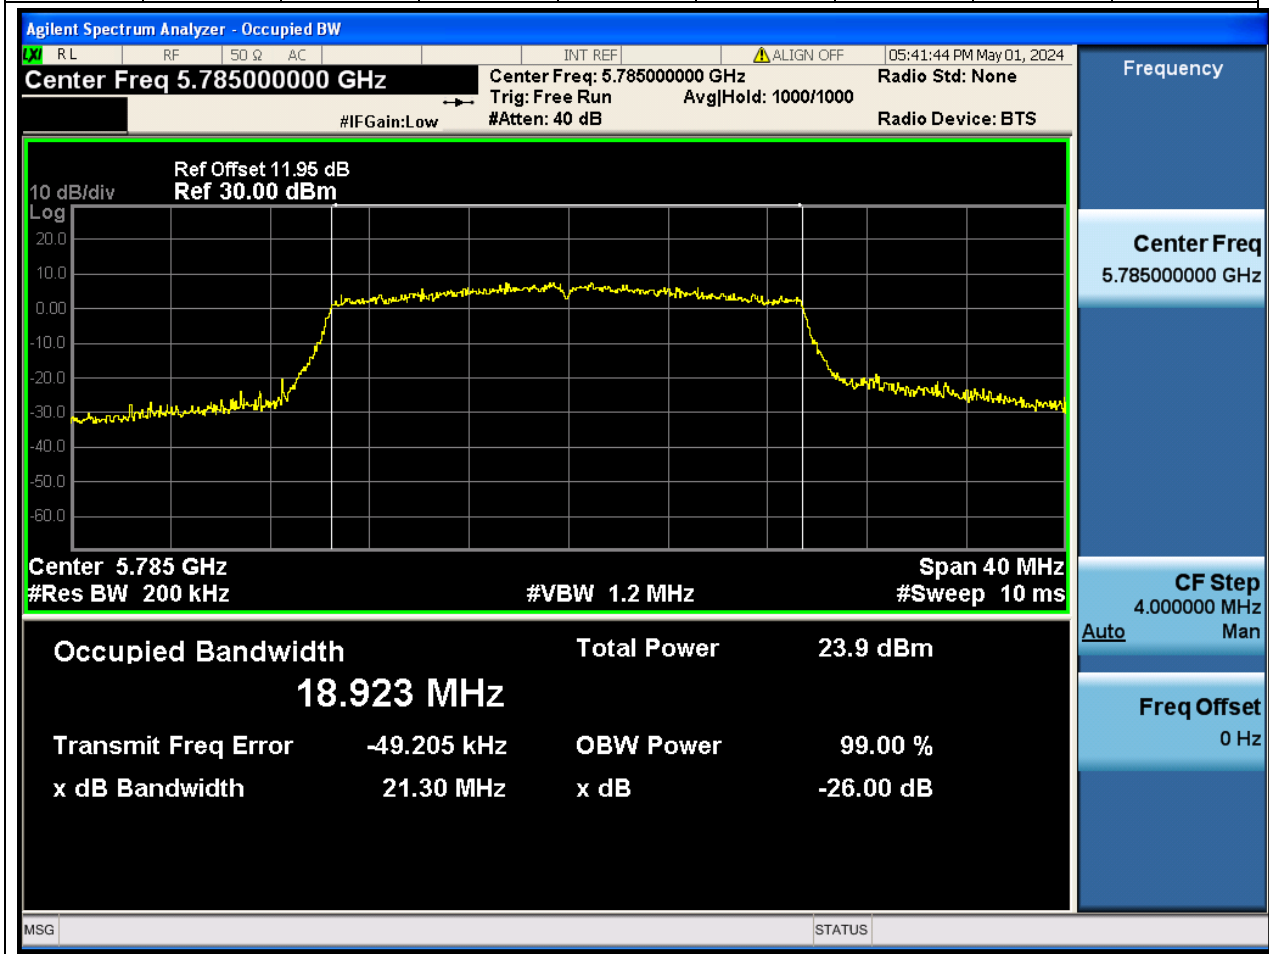

36. 802.11ax_20M_U-NII-3_M

36.1. A.2.2-99% Bandwidth(NTNV)

Center Frequency (MHz)	OBW Power (%)	RBW (MHz)	Detector	Limit (MHz)	OBW (MHz)	Verdict
5785	99	0.2	Peak	0	18.923351	N/A