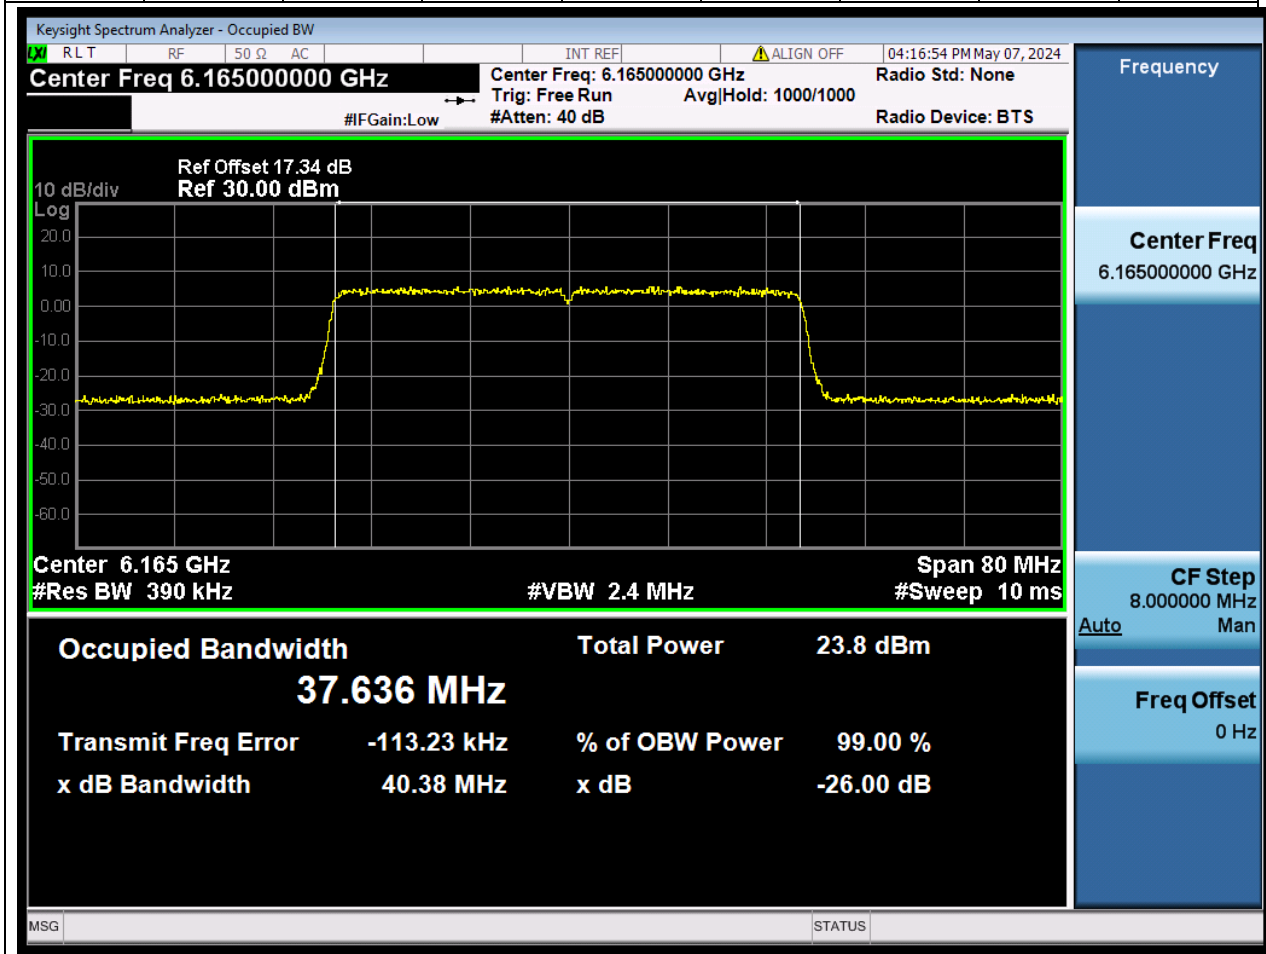

5. 802.11ax_40M_U-NII-5_CH43

5.1. A.2.2-99% Bandwidth(NTNV)

Center Frequency (MHz)	OBW Power (%)		RBW (MHz)	Detector	Limit (MHz)	OBW (MHz)		Verdict
6165	99		0.39	Peak	0	37.636041		N/A