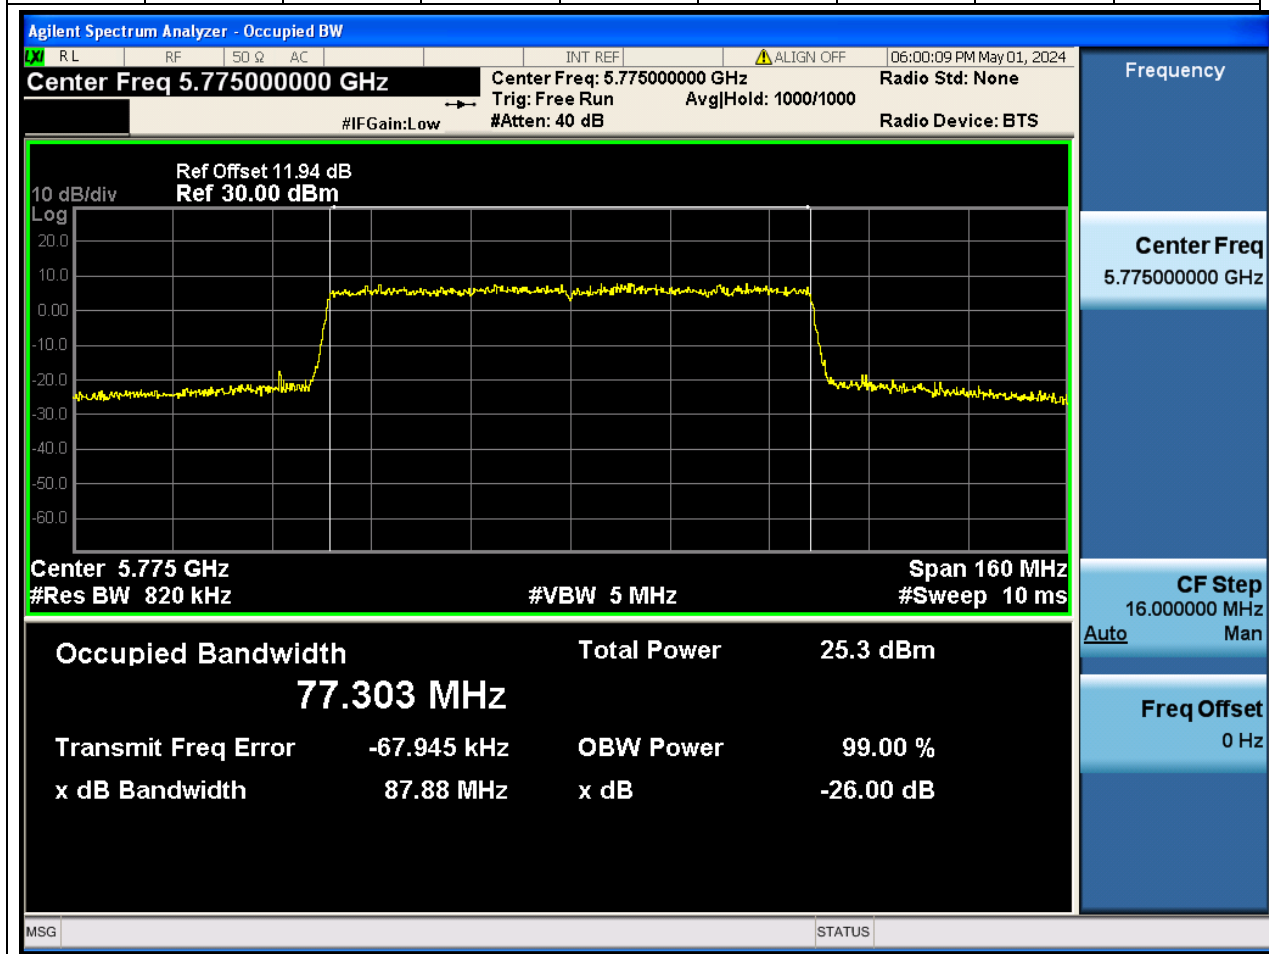

40. 802.11ax_80M_U-NII-3_M

40.1. A.2.2-99% Bandwidth(NTNV)

Center Frequency (MHz)	OBW Power (%)		RBW (MHz)	Detector	Limit (MHz)	OBW (MHz)		Verdict
5775	99		0.82	Peak	0	77.303258		N/A