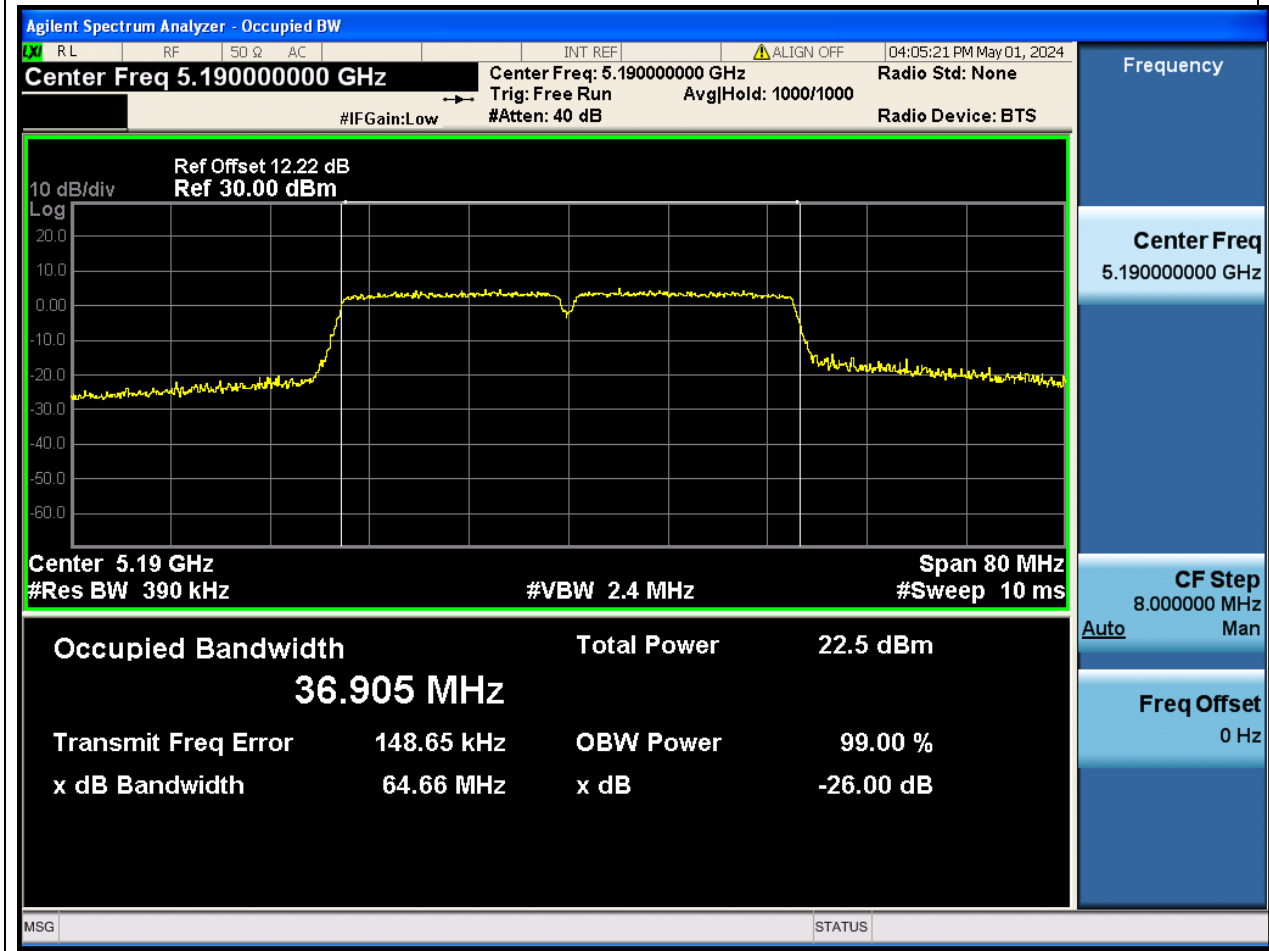

12. 802.11ac_40M_U-NII-1_L

12.1. A.2.2-99% Bandwidth(NTNV)

Center Frequency (MHz)	OBW Power (%)	RBW (MHz)	Detector	Limit (MHz)	OBW (MHz)	Verdict
5190	99	0.39	Peak	0	36.904988	N/A