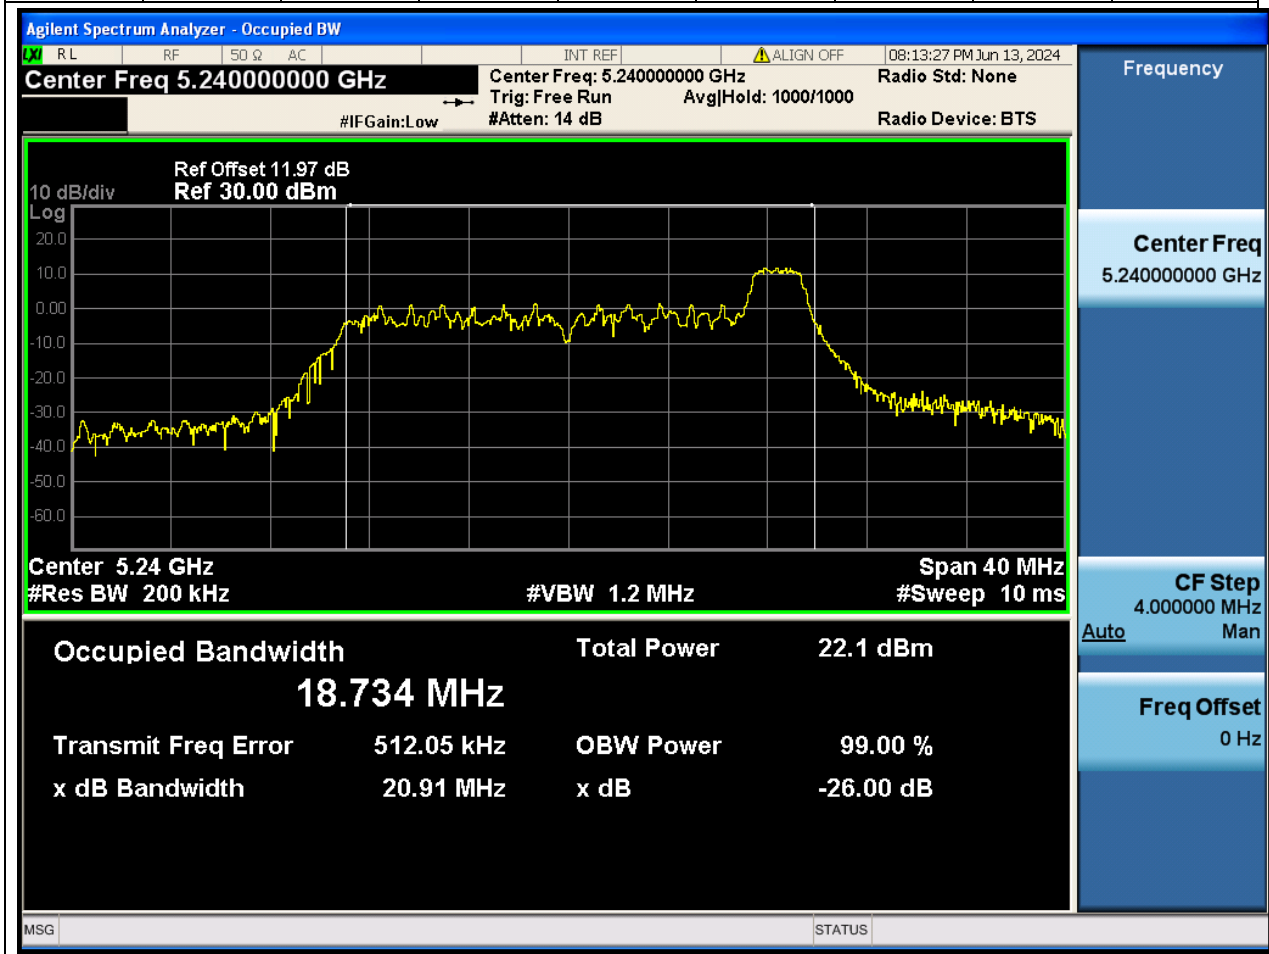

3. 802.11ax_20M_U-NII-1_H

3.1. A.2.2-99% Bandwidth(S01)

Center Frequency (MHz)	OBW Power (%)		RBW (MHz)	Detector	Limit (MHz)	OBW (MHz)		Verdict
5240	99		0.2	Peak	0	18.733777		N/A