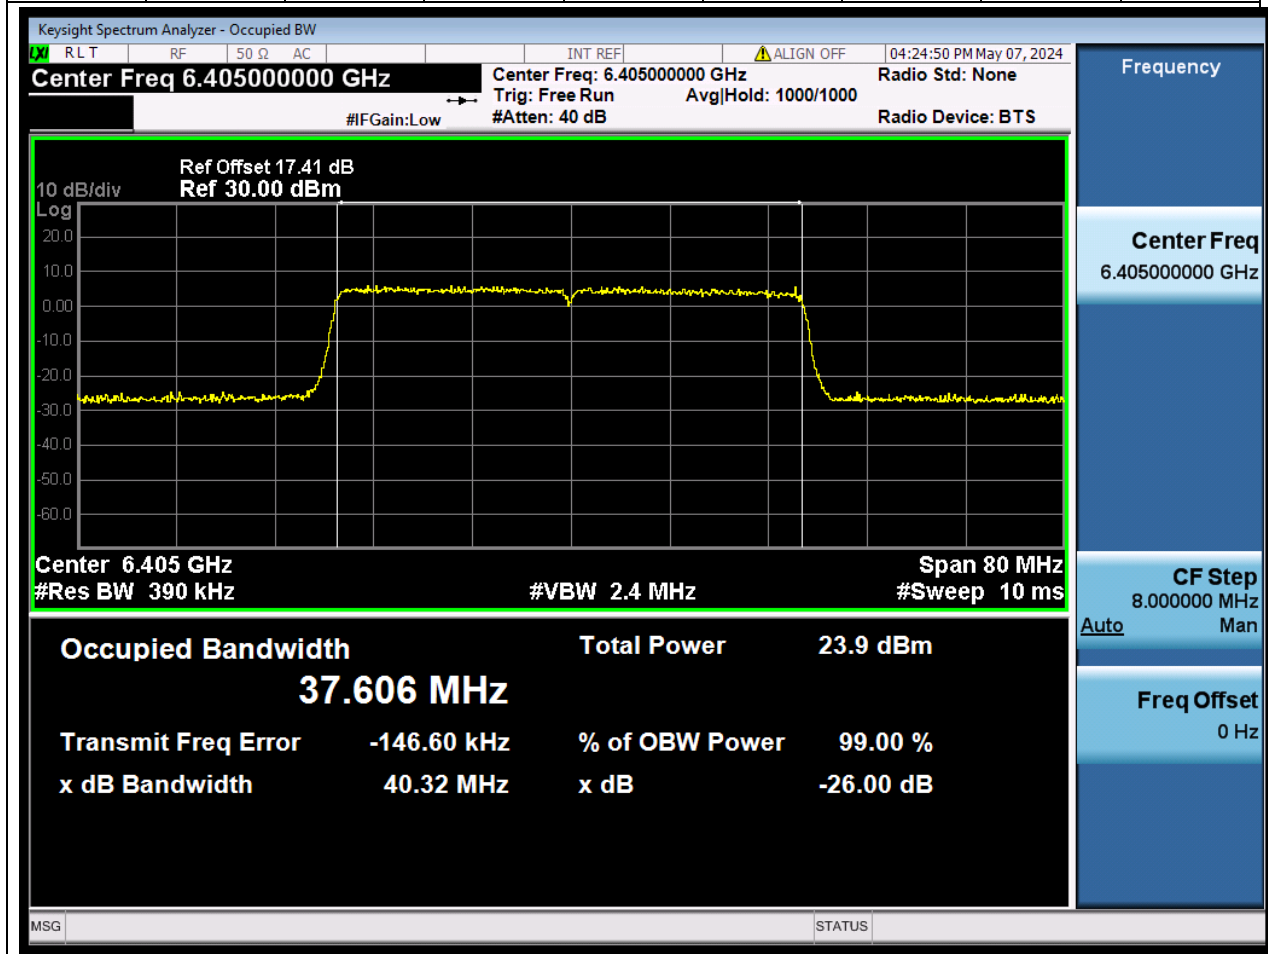

6. 802.11ax_40M_U-NII-5_CH91

6.1. A.2.2-99% Bandwidth(NTNV)

Center Frequency (MHz)	OBW Power (%)		RBW (MHz)	Detector	Limit (MHz)	OBW (MHz)		Verdict
6405	99		0.39	Peak	0	37.60639 3		N/A