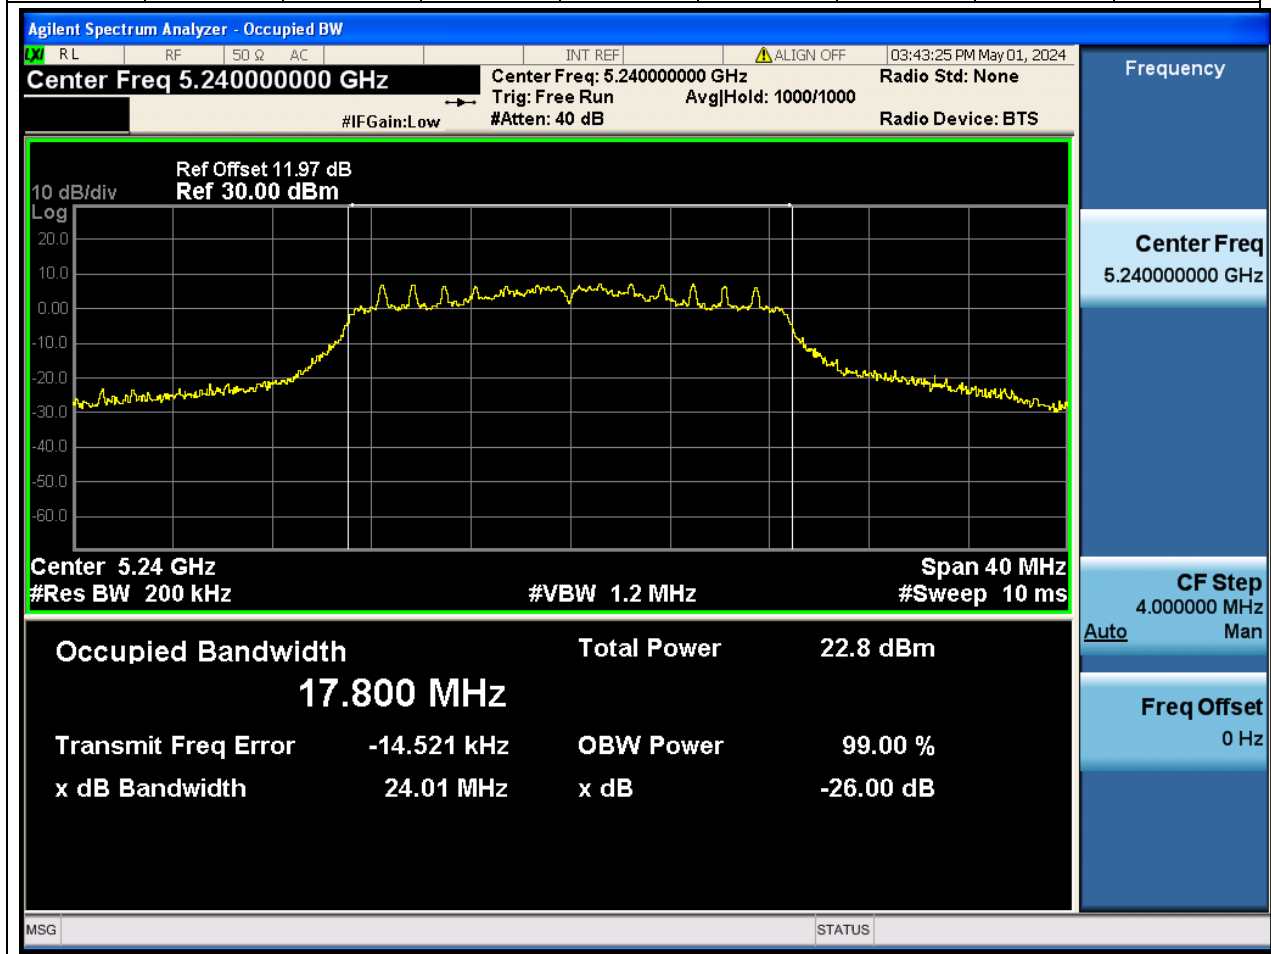

6. 802.11n_20M_U-NII-1_H

6.1. A.2.2-99% Bandwidth(NTNV)

Center Frequency (MHz)	OBW Power (%)	RBW (MHz)	Detector	Limit (MHz)	OBW (MHz)	Verdict
5240	99	0.2	Peak	0	17.800347	N/A