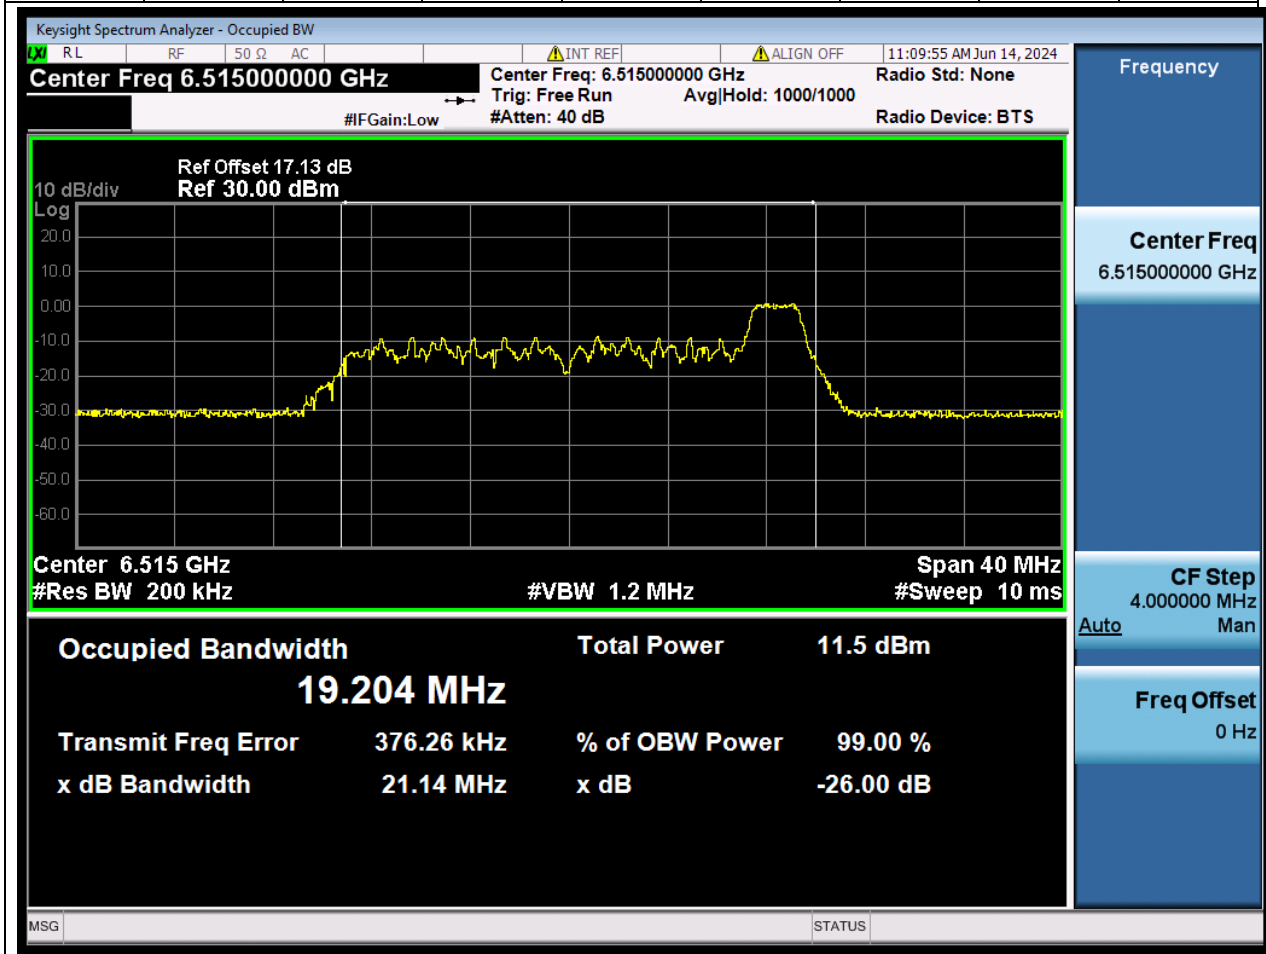

12. 802.11ax_20M_U-NII-6_CH113

12.3. A.2.2-99% Bandwidth(RU26)

Center Frequency (MHz)	OBW Power (%)		RBW (MHz)	Detector	Limit (MHz)	OBW (MHz)		Verdict
6515	99		0.2	Peak	0	19.204277		N/A