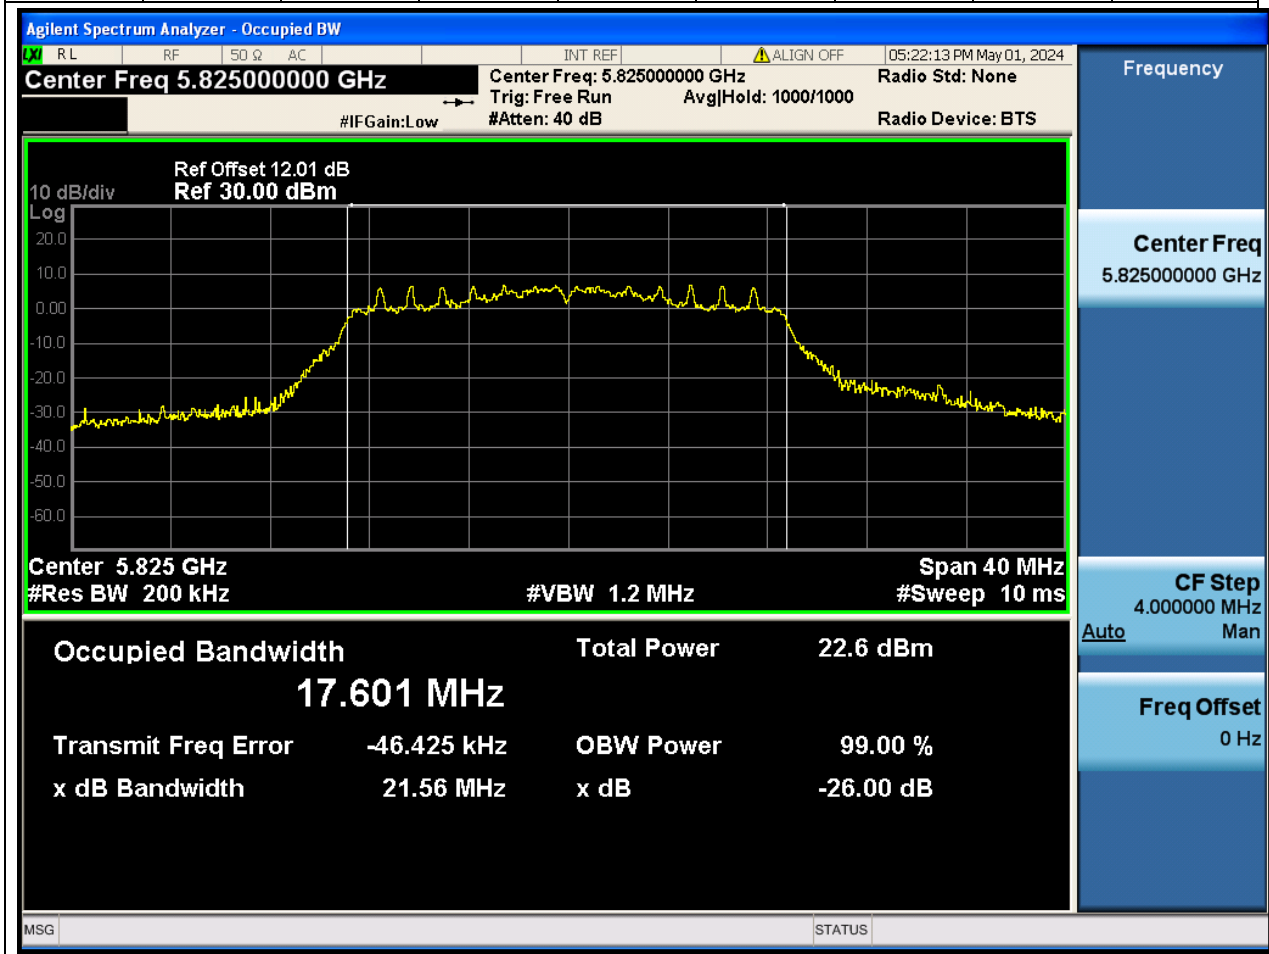

31. 802.11ac_20M_U-NII-3_H

31.1. A.2.2-99% Bandwidth(NTNV)

Center Frequency (MHz)	OBW Power (%)	RBW (MHz)	Detector	Limit (MHz)	OBW (MHz)	Verdict
5825	99	0.2	Peak	0	17.601343	N/A