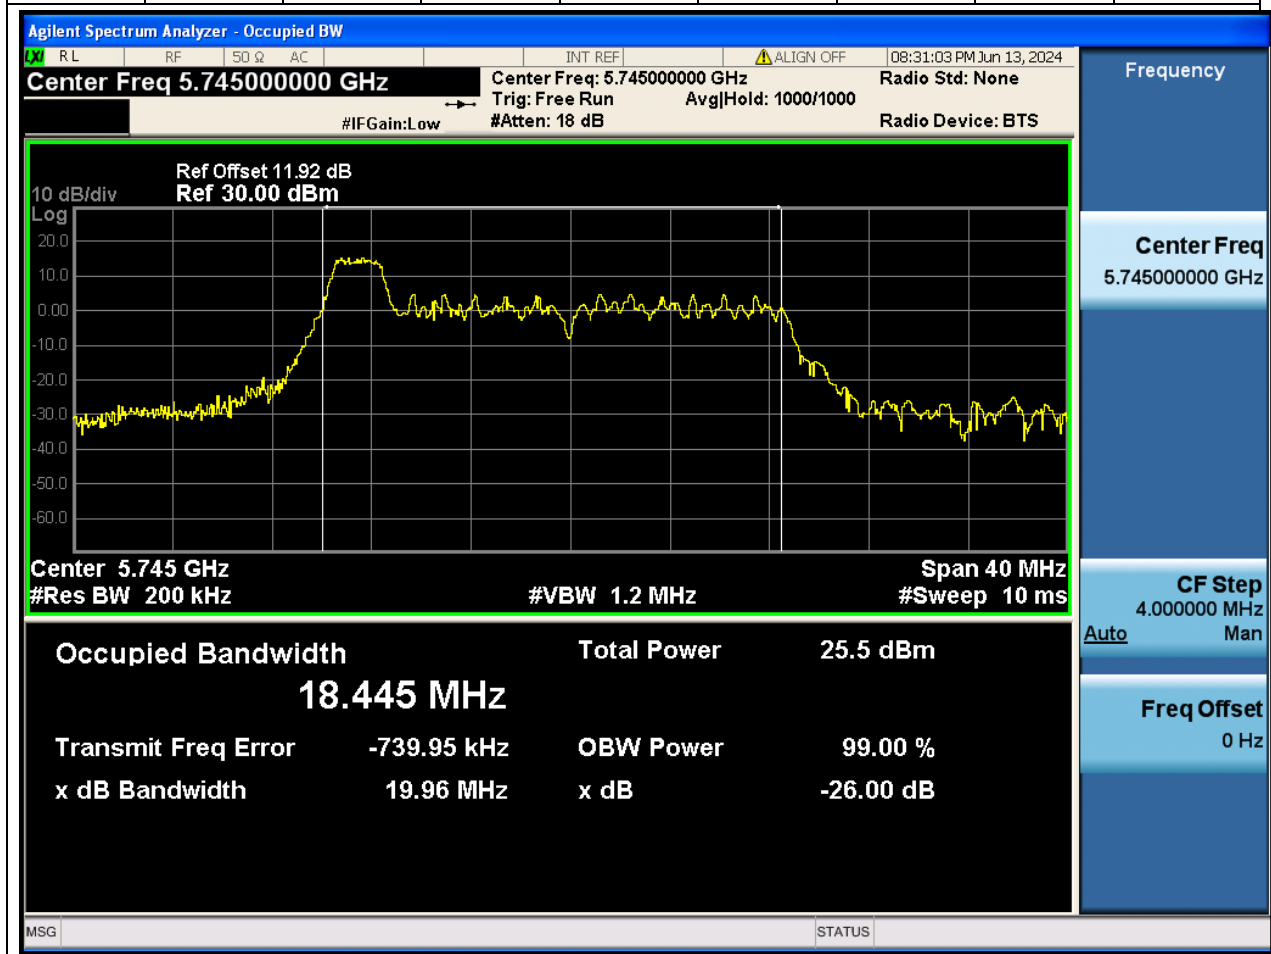

7. 802.11ax_20M_U-NII-3_L

7.1. A.2.2-99% Bandwidth(S01)

Center Frequency (MHz)	OBW Power (%)		RBW (MHz)	Detector	Limit (MHz)	OBW (MHz)		Verdict
5745	99		0.2	Peak	0	18.444858		N/A