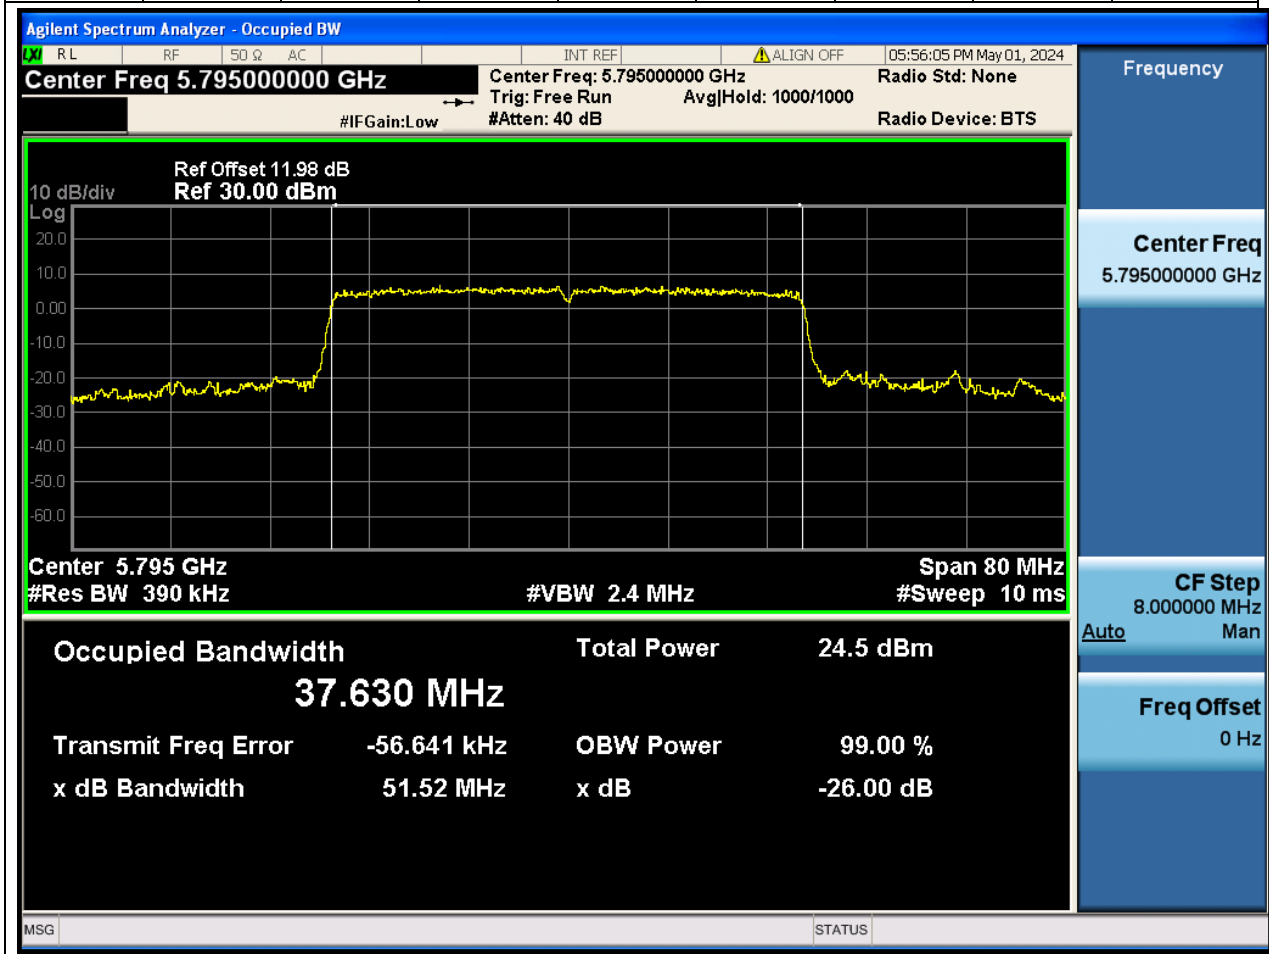

39. 802.11ax_40M_U-NII-3_H

39.1. A.2.2-99% Bandwidth(NTNV)

Center Frequency (MHz)	OBW Power (%)	RBW (MHz)	Detector	Limit (MHz)	OBW (MHz)	Verdict
5795	99	0.39	Peak	0	37.630023	N/A