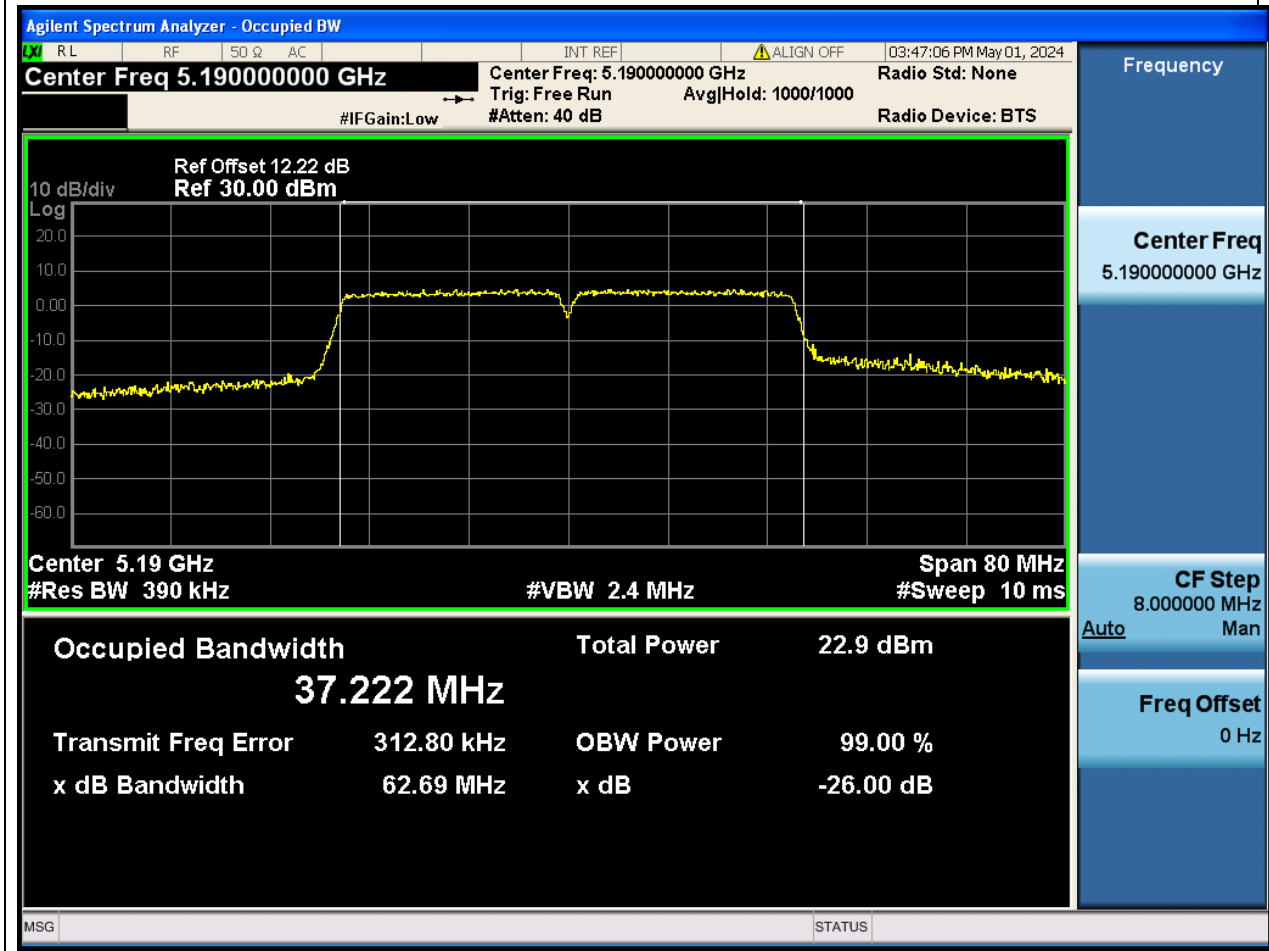

7. 802.11n_40M_U-NII-1_L

7.1. A.2.2-99% Bandwidth(NTNV)

Center Frequency (MHz)	OBW Power (%)		RBW (MHz)	Detector	Limit (MHz)	OBW (MHz)		Verdict
5190	99		0.39	Peak	0	37.221777		N/A