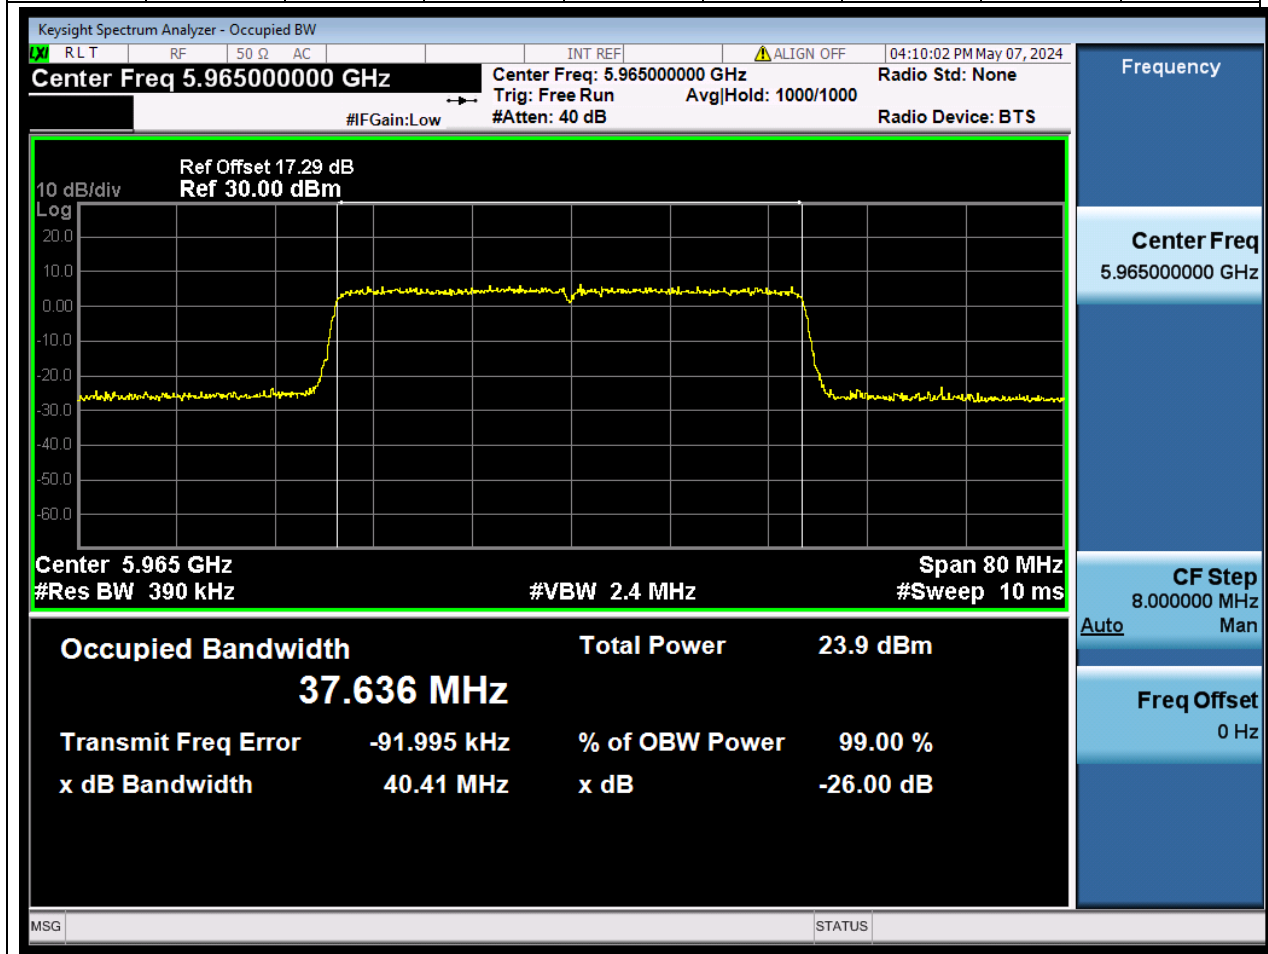

4. 802.11ax_40M_U-NII-5_CH3

4.1. A.2.2-99% Bandwidth(NTNV)

Center Frequency (MHz)	OBW Power (%)		RBW (MHz)	Detector	Limit (MHz)	OBW (MHz)		Verdict
5965	99		0.39	Peak	0	37.636225		N/A