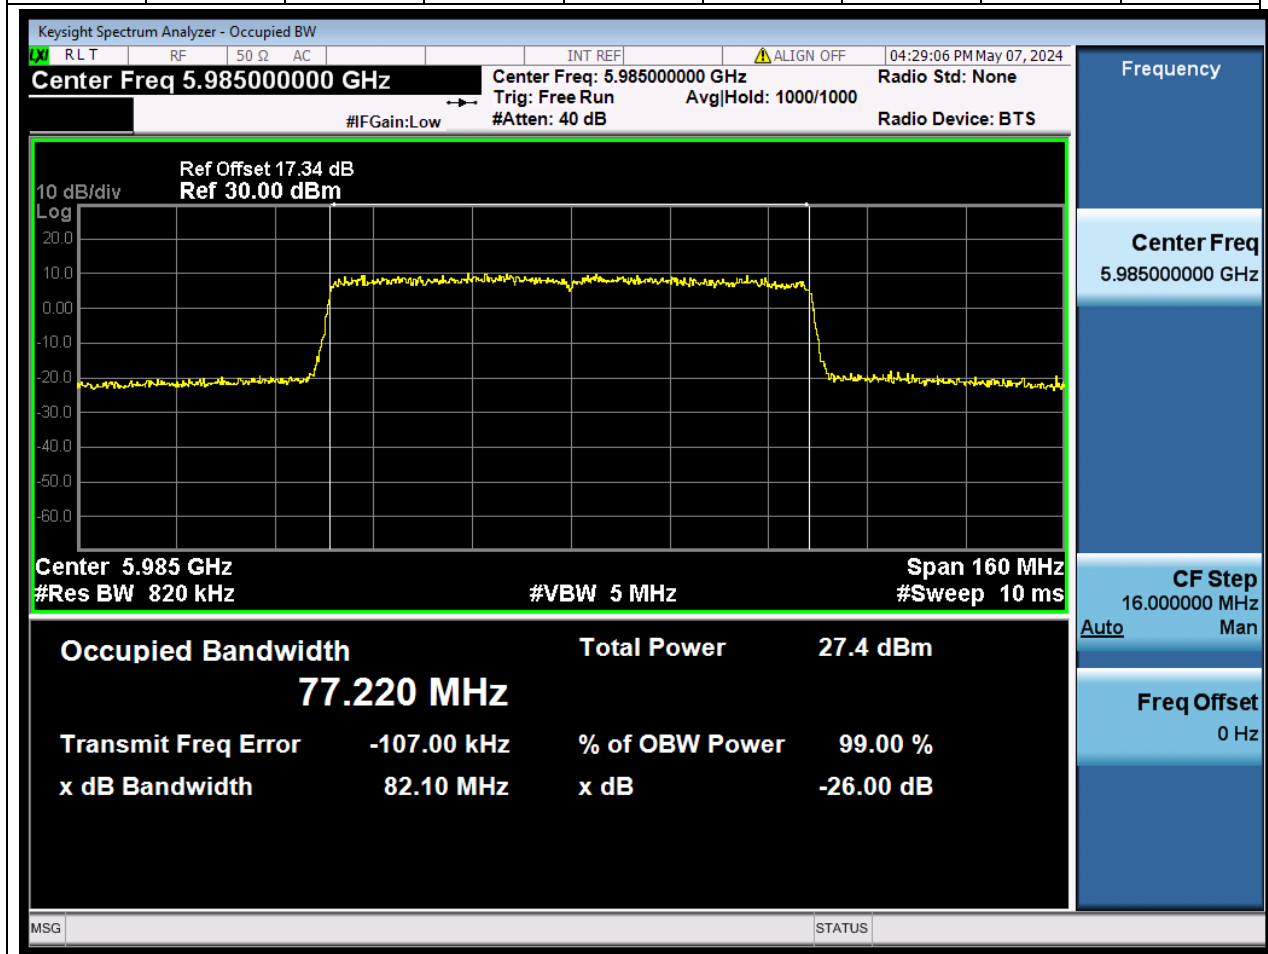

7. 802.11ax_80M_U-NII-5_CH7

7.1. A.2.2-99% Bandwidth(NTNV)

Center Frequency (MHz)	OBW Power (%)		RBW (MHz)	Detector	Limit (MHz)	OBW (MHz)		Verdict
5985	99		0.82	Peak	0	77.219845		N/A