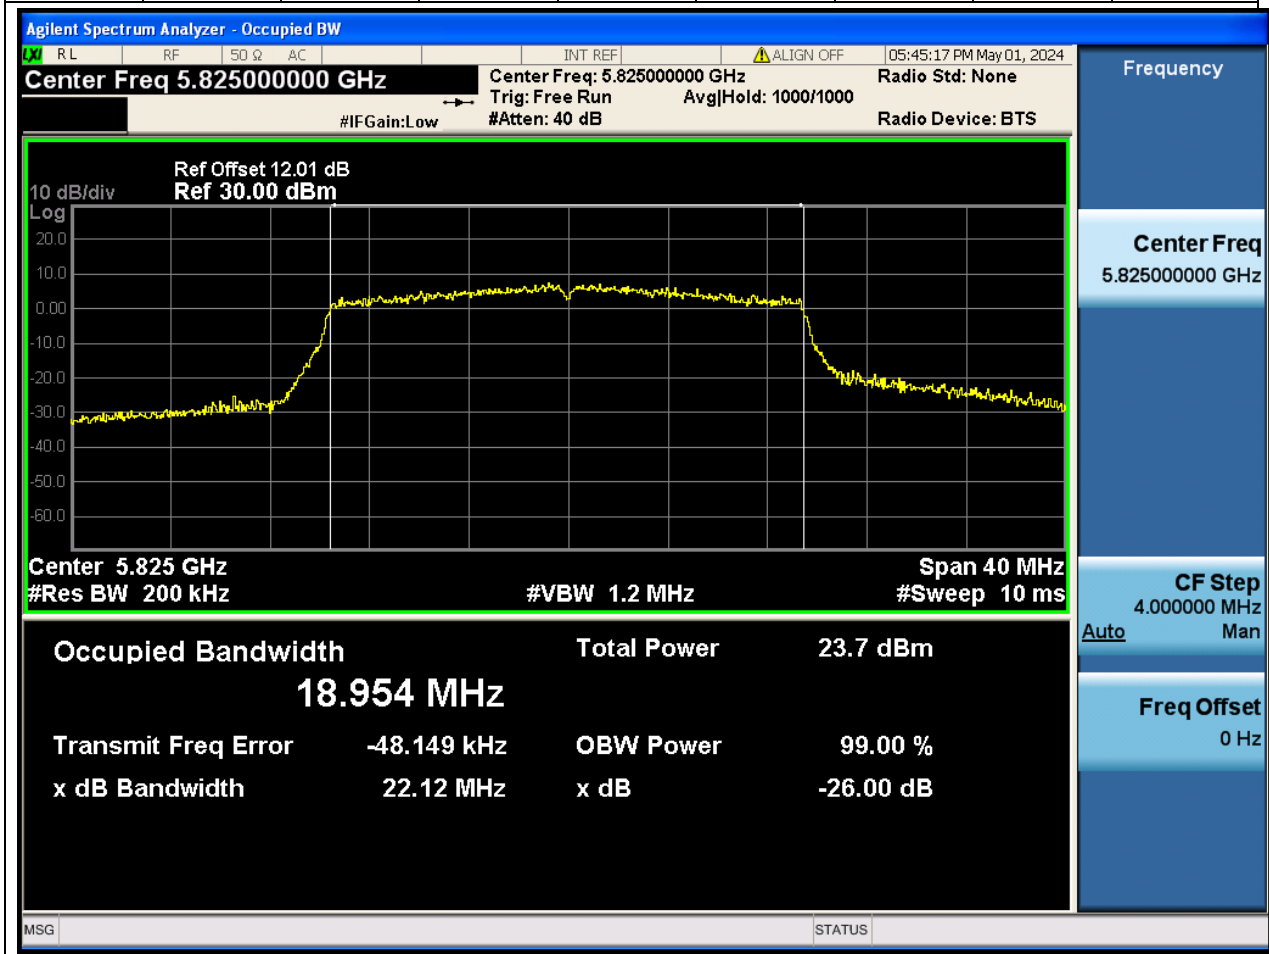

37. 802.11ax_20M_U-NII-3_H

37.1. A.2.2-99% Bandwidth(NTNV)

Center Frequency (MHz)	OBW Power (%)		RBW (MHz)	Detector	Limit (MHz)	OBW (MHz)		Verdict
5825	99		0.2	Peak	0	18.953784		N/A