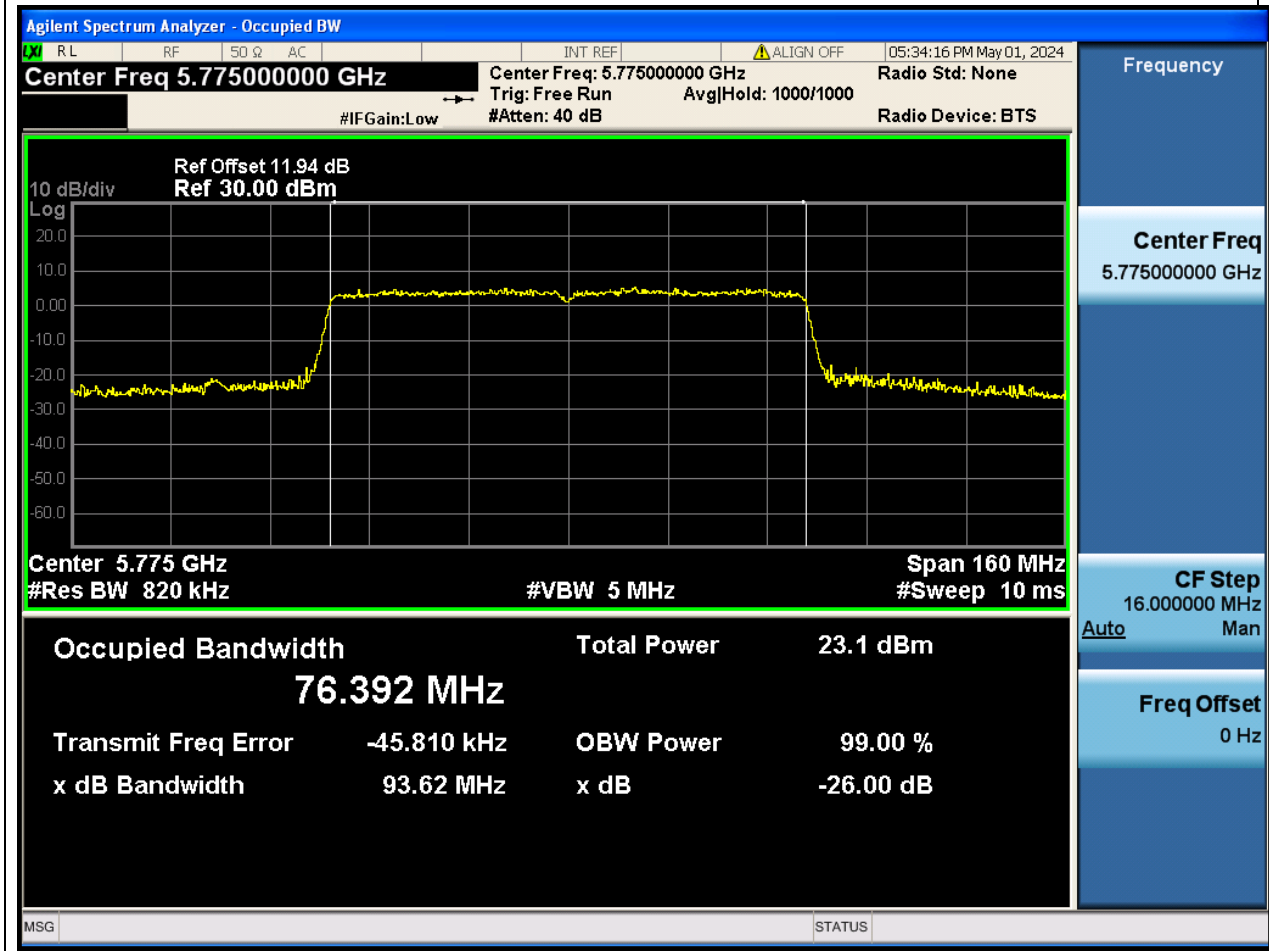

34. 802.11ac_80M_U-NII-3_M

34.1. A.2.2-99% Bandwidth(NTNV)

Center Frequency (MHz)	OBW Power (%)		RBW (MHz)	Detector	Limit (MHz)	OBW (MHz)		Verdict
5775	99		0.82	Peak	0	76.391834		N/A