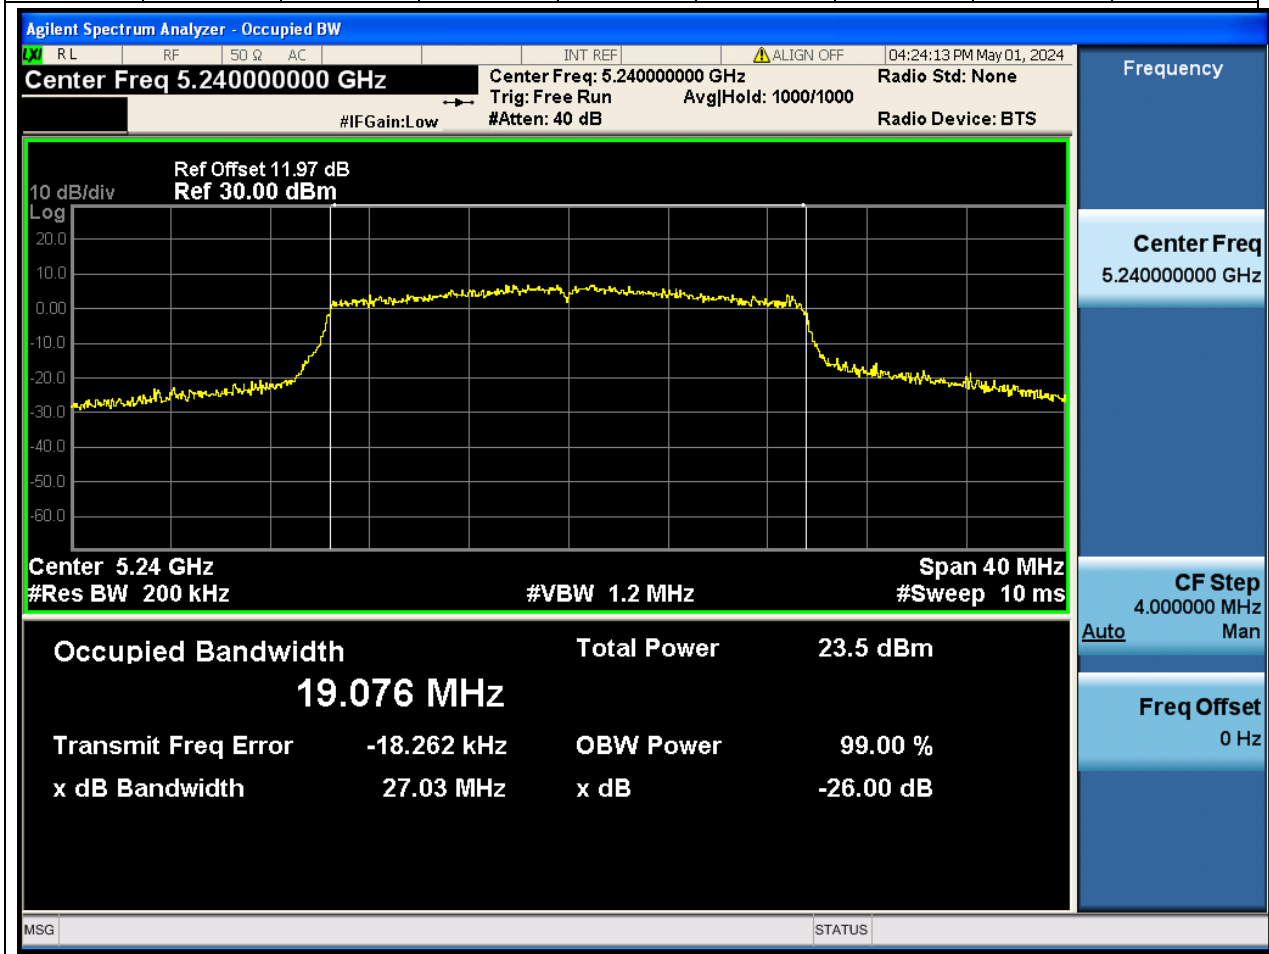

17. 802.11ax_20M_U-NII-1_H

17.1. A.2.2-99% Bandwidth(NTNV)

Center Frequency (MHz)	OBW Power (%)	RBW (MHz)	Detector	Limit (MHz)	OBW (MHz)	Verdict
5240	99	0.2	Peak	0	19.076476	N/A