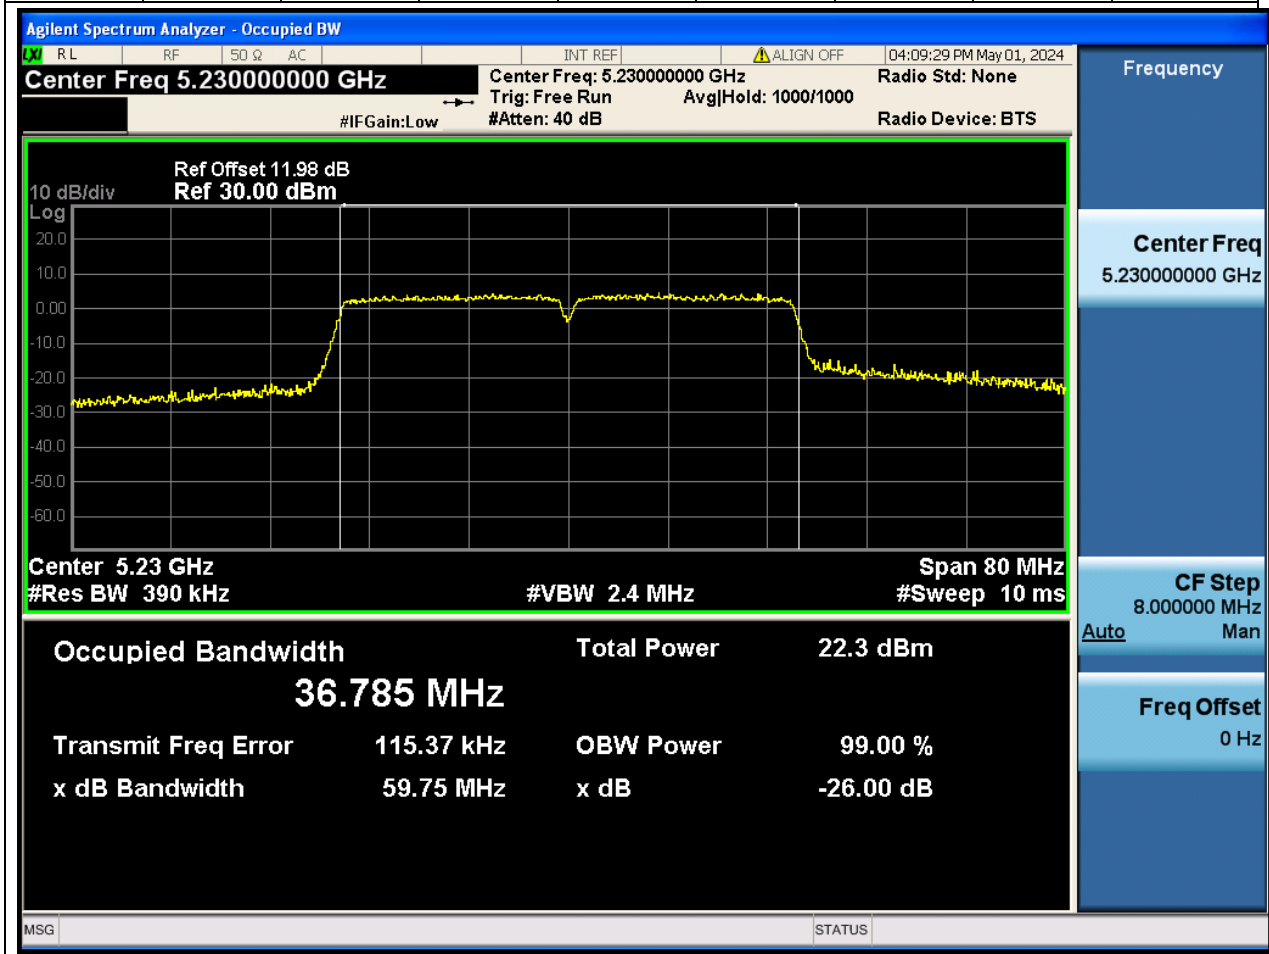

13. 802.11ac_40M_U-NII-1_H

13.1. A.2.2-99% Bandwidth(NTNV)

Center Frequency (MHz)	OBW Power (%)	RBW (MHz)	Detector	Limit (MHz)	OBW (MHz)	Verdict
5230	99	0.39	Peak	0	36.784994	N/A