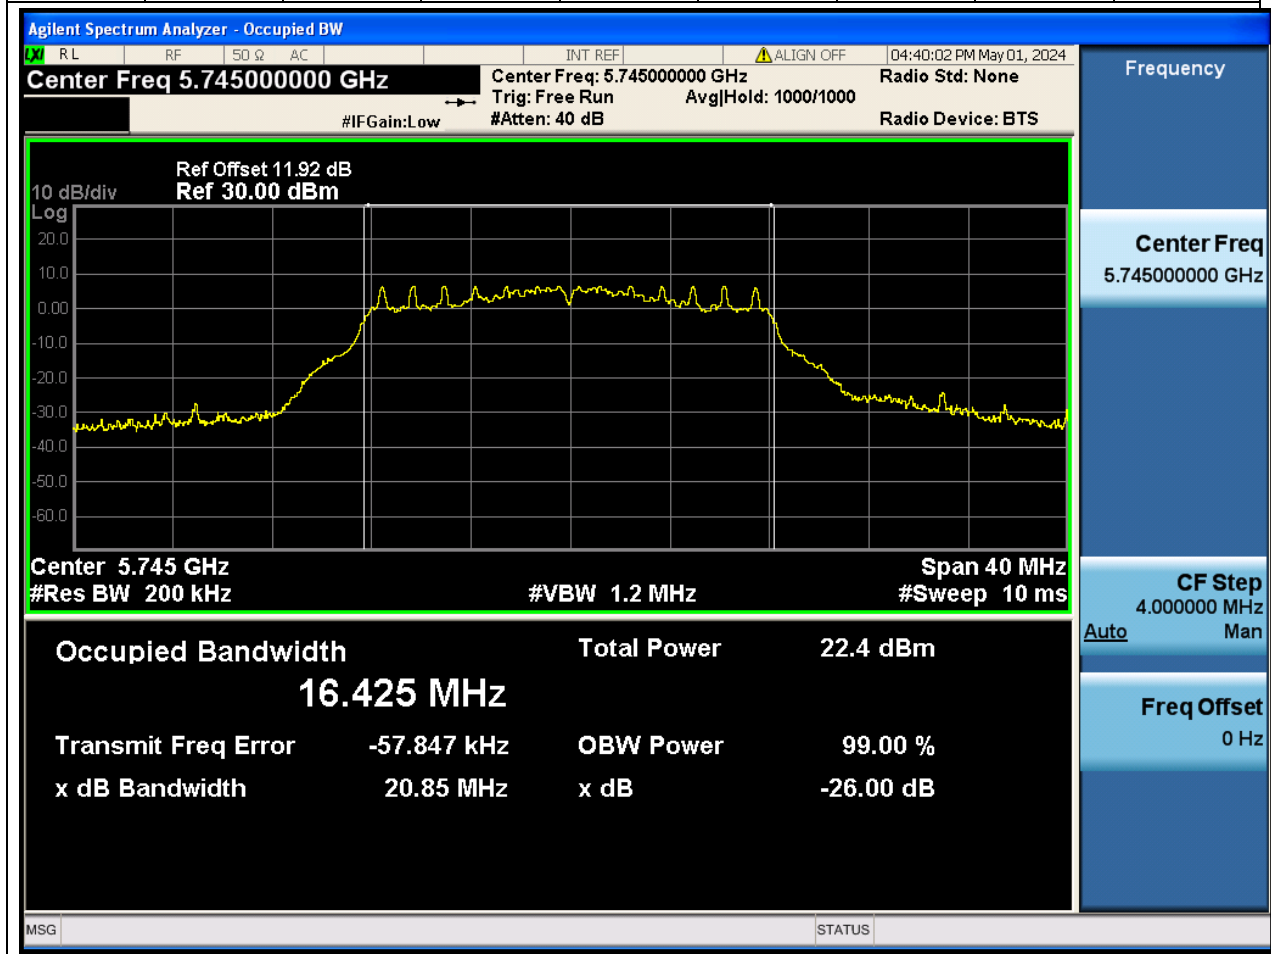

21. 802.11a_20M_U-NII-3_L

21.1. A.2.2-99% Bandwidth(NTNV)

Center Frequency (MHz)	OBW Power (%)	RBW (MHz)	Detector	Limit (MHz)	OBW (MHz)	Verdict
5745	99	0.2	Peak	0	16.425319	N/A