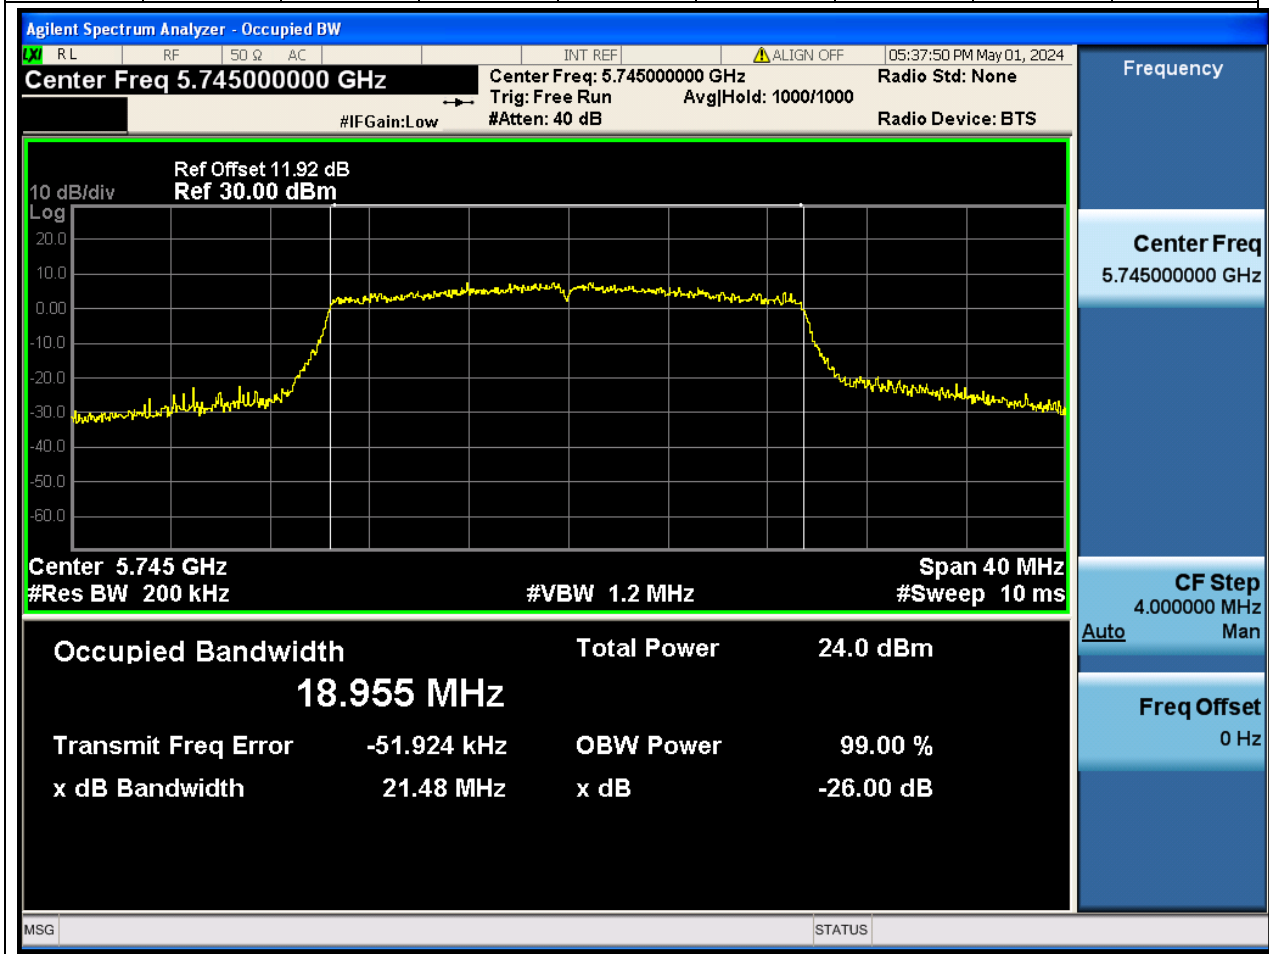

35. 802.11ax_20M_U-NII-3_L

35.1. A.2.2-99% Bandwidth(NTNV)

Center Frequency (MHz)	OBW Power (%)	RBW (MHz)	Detector	Limit (MHz)	OBW (MHz)	Verdict
5745	99	0.2	Peak	0	18.955053	N/A