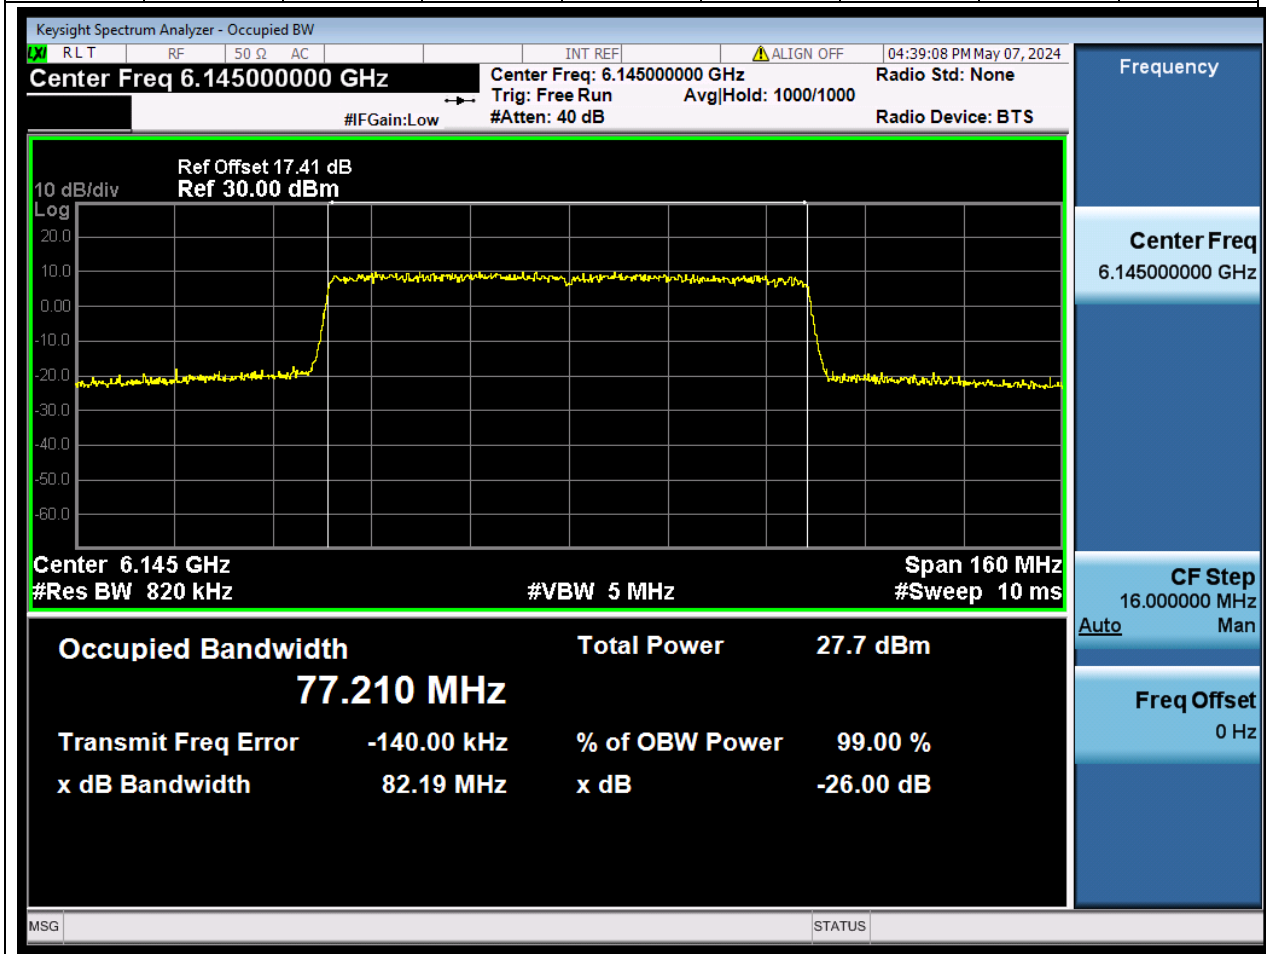

8. 802.11ax_80M_U-NII-5_CH39

8.1. A.2.2-99% Bandwidth(NTNV)

Center Frequency (MHz)	OBW Power (%)	RBW (MHz)	Detector	Limit (MHz)	OBW (MHz)	Verdict
6145	99	0.82	Peak	0	77.209724	N/A