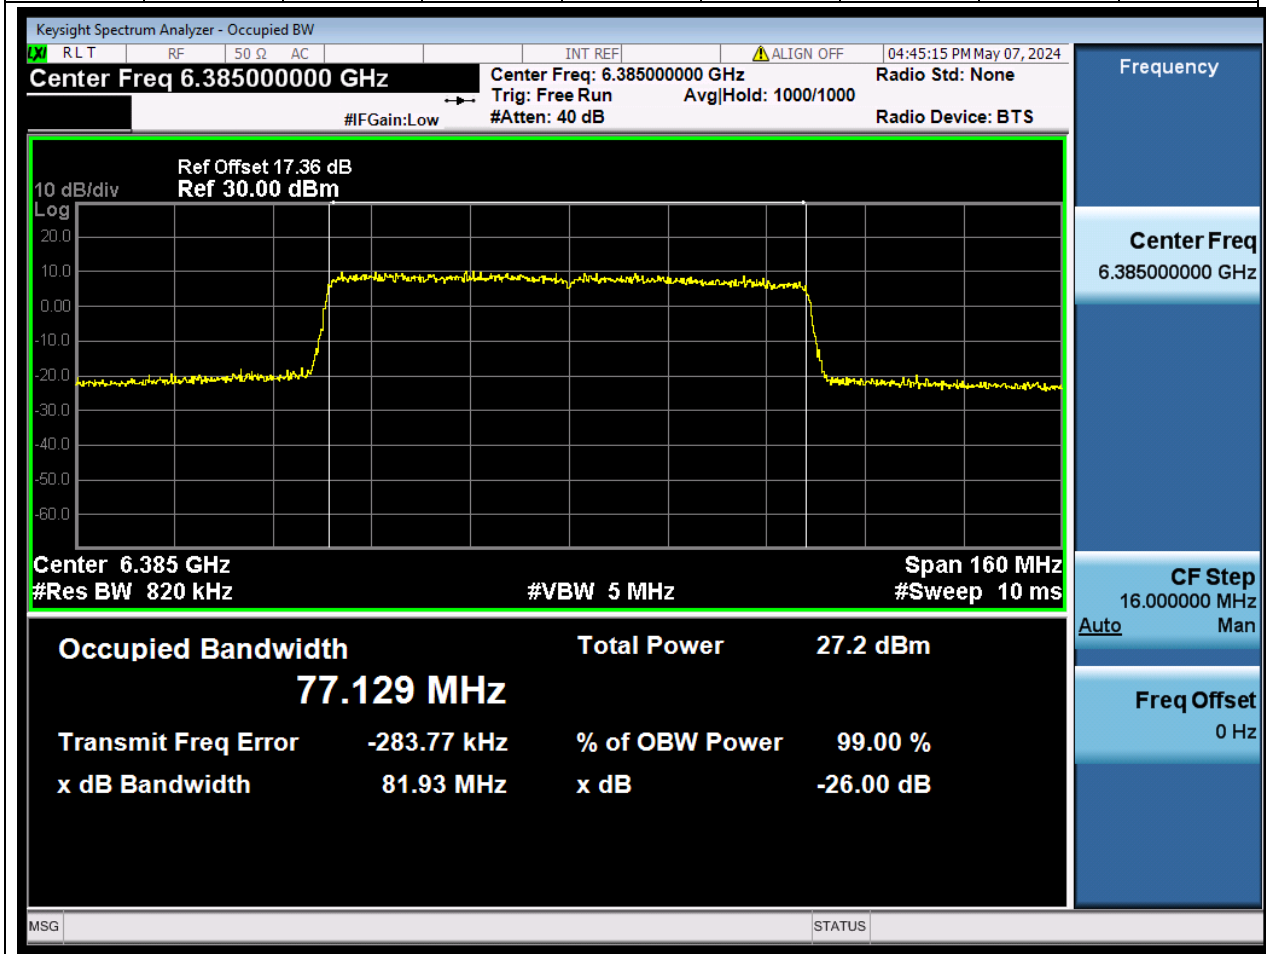

9. 802.11ax_80M_U-NII-5_CH87

9.1. A.2.2-99% Bandwidth(NTNV)

Center Frequency (MHz)	OBW Power (%)	RBW (MHz)	Detector	Limit (MHz)	OBW (MHz)	Verdict
6385	99	0.82	Peak	0	77.129135	N/A