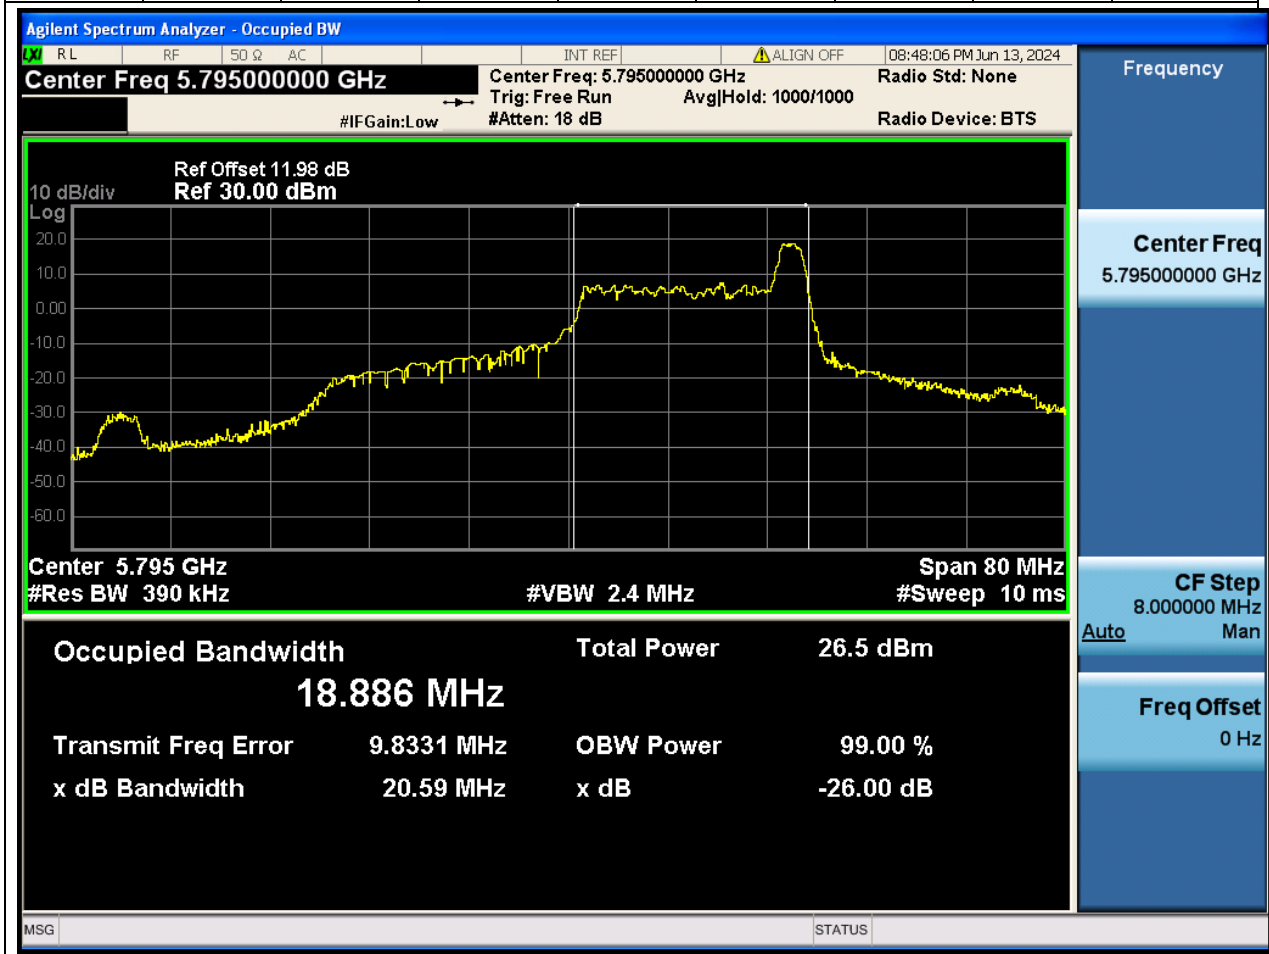

11. 802.11ax_40M_U-NII-3_H

11.1. A.2.2-99% Bandwidth(S01)

Center Frequency (MHz)	OBW Power (%)	RBW (MHz)	Detector	Limit (MHz)	OBW (MHz)	Verdict
5795	99	0.39	Peak	0	18.885767	N/A