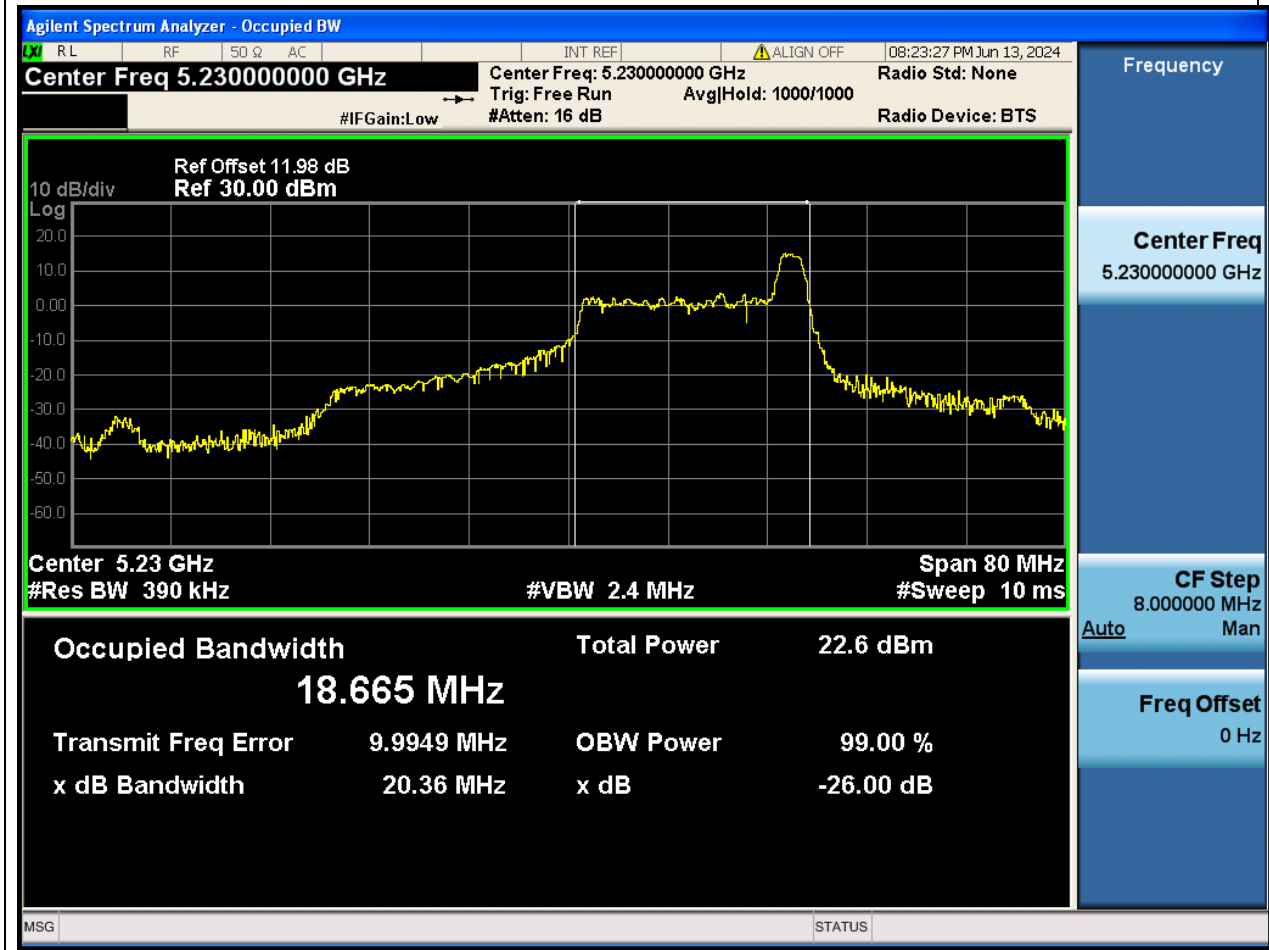

5. 802.11ax_40M_U-NII-1_H

5.1. A.2.2-99% Bandwidth(S01)

Center Frequency (MHz)	OBW Power (%)	RBW (MHz)	Detector	Limit (MHz)	OBW (MHz)	Verdict
5230	99	0.39	Peak	0	18.66508	N/A