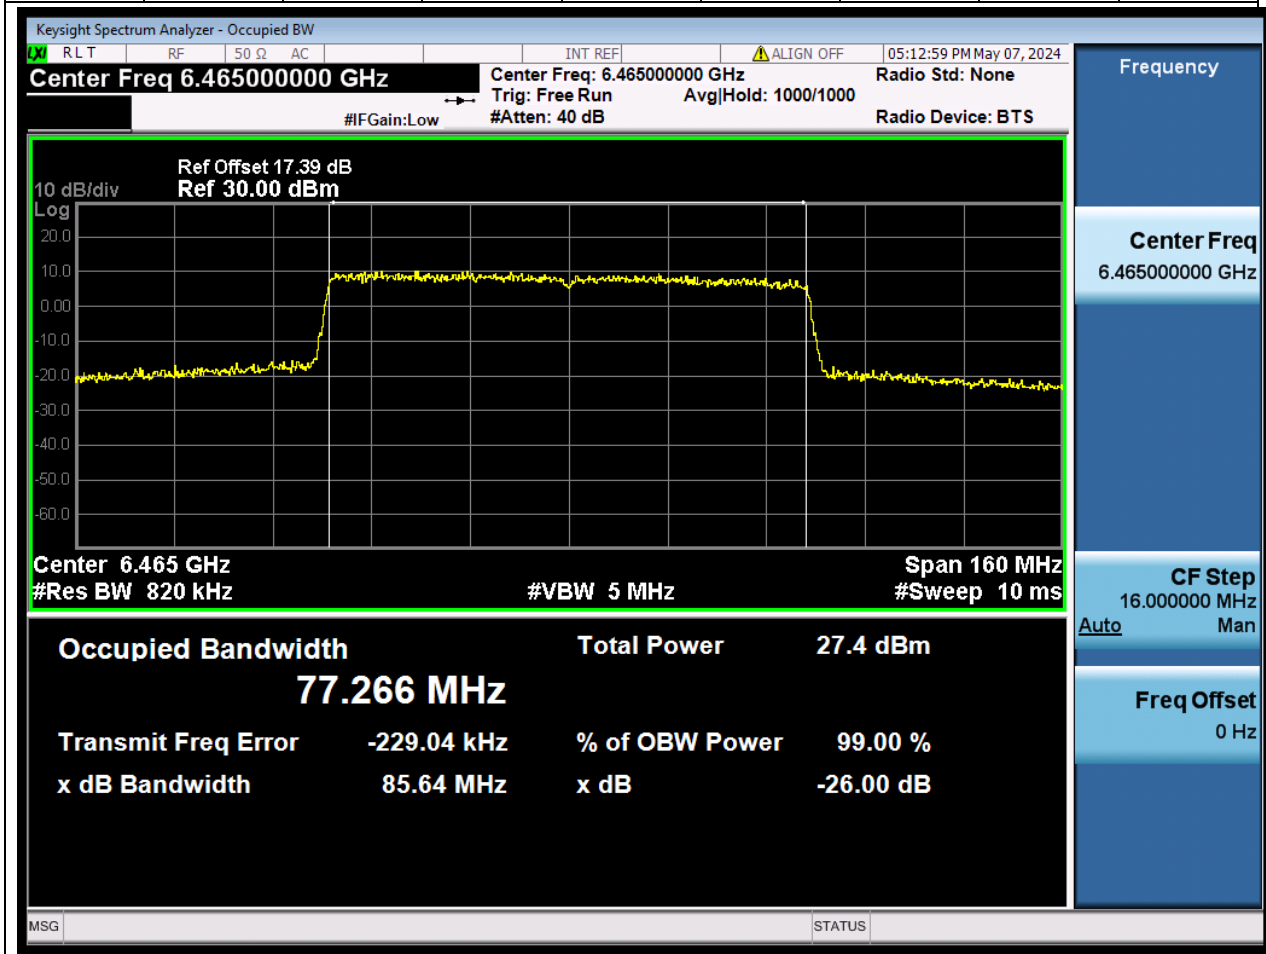

15. 802.11ax_80M_U-NII-6_CH103

15.1. A.2.2-99% Bandwidth(NTNV)

Center Frequency (MHz)	OBW Power (%)		RBW (MHz)	Detector	Limit (MHz)	OBW (MHz)		Verdict
6465	99		0.82	Peak	0	77.265763		N/A