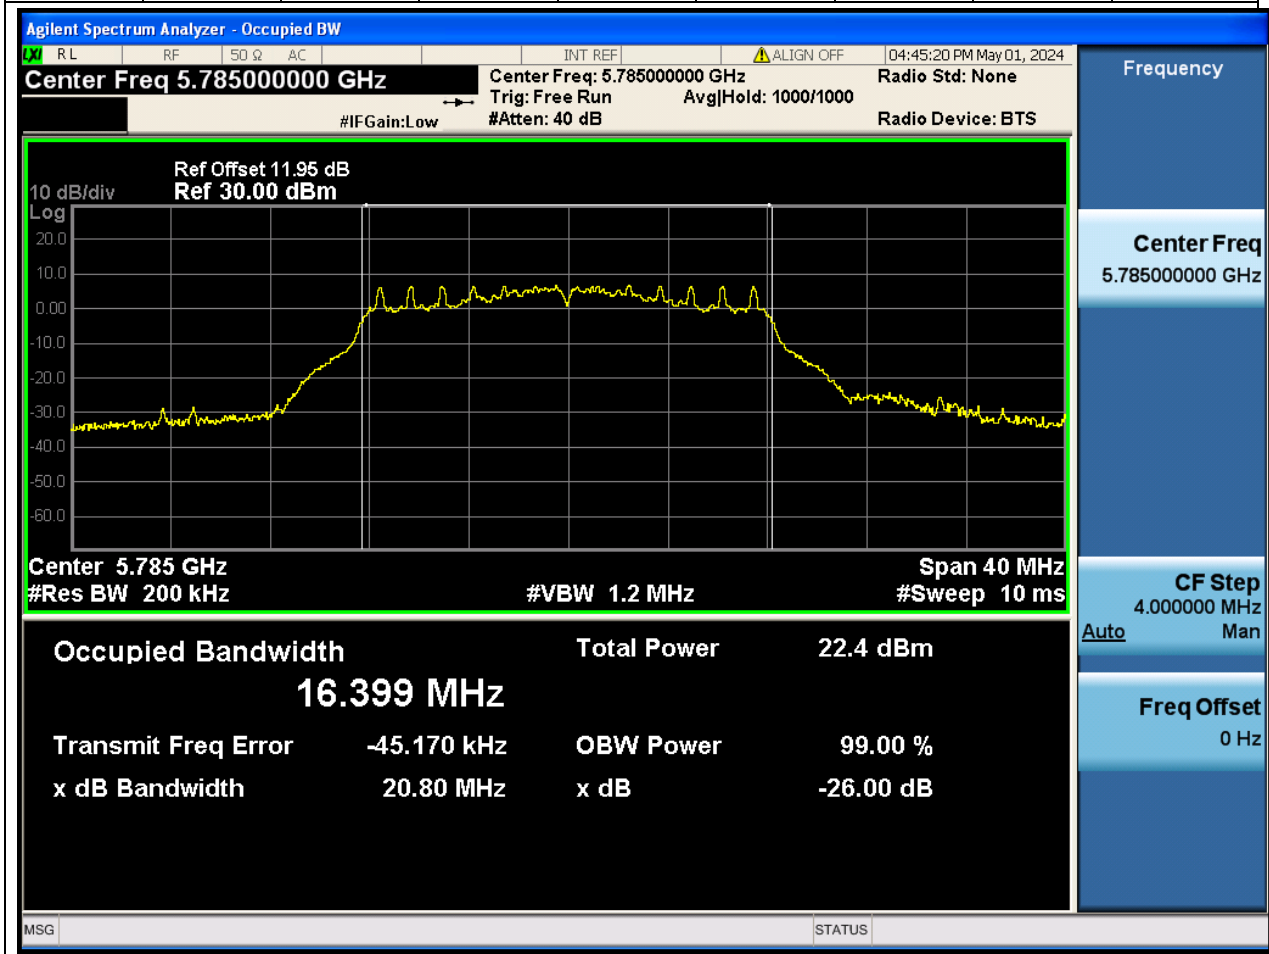

22. 802.11a_20M_U-NII-3_M

22.1. A.2.2-99% Bandwidth(NTNV)

Center Frequency (MHz)	OBW Power (%)		RBW (MHz)	Detector	Limit (MHz)	OBW (MHz)		Verdict
5785	99		0.2	Peak	0	16.39877 2		N/A