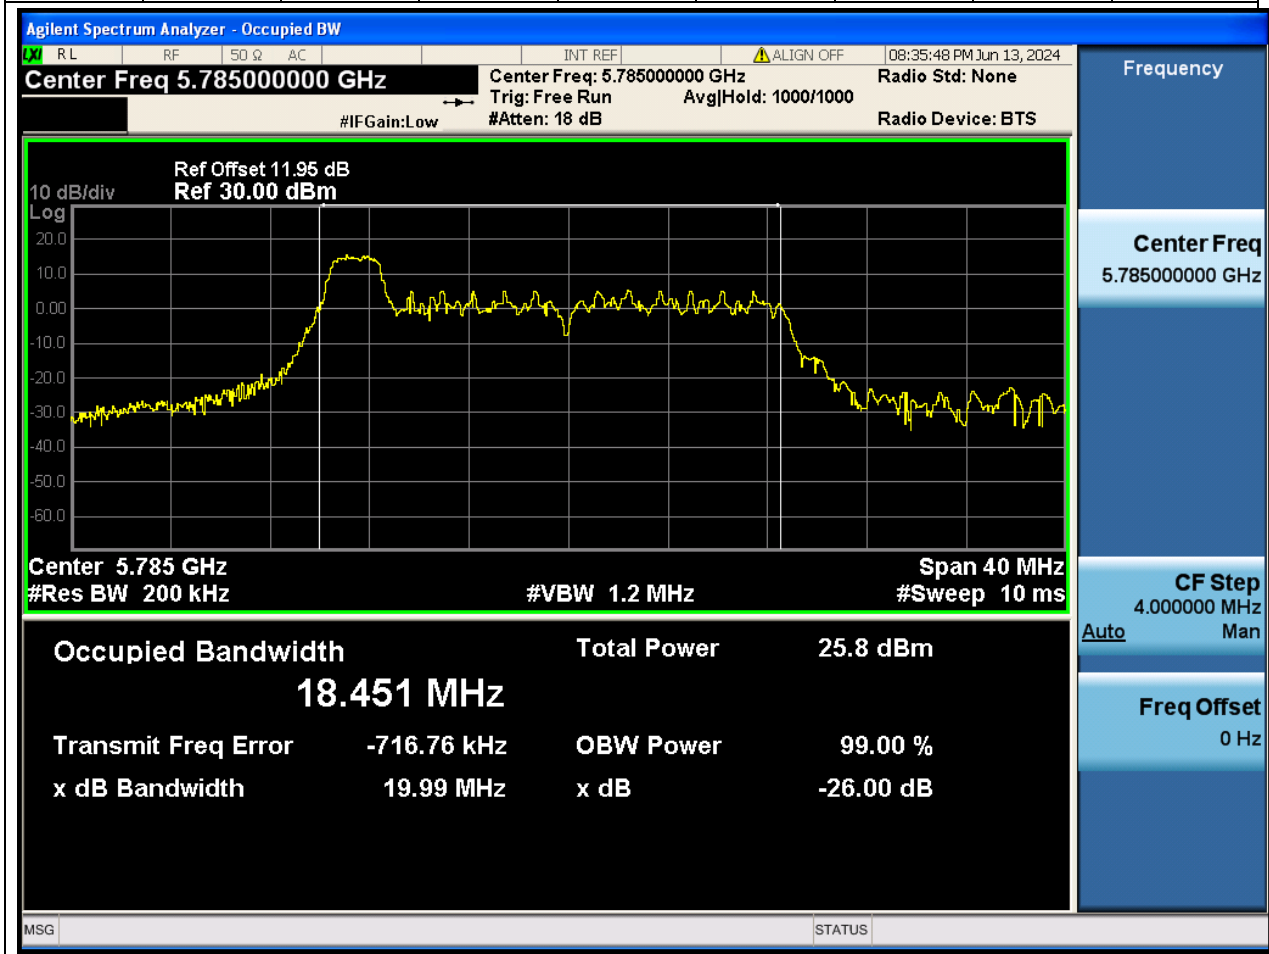

8. 802.11ax_20M_U-NII-3_M

8.1. A.2.2-99% Bandwidth(S01)

Center Frequency (MHz)	OBW Power (%)		RBW (MHz)	Detector	Limit (MHz)	OBW (MHz)		Verdict
5785	99		0.2	Peak	0	18.45133 1		N/A