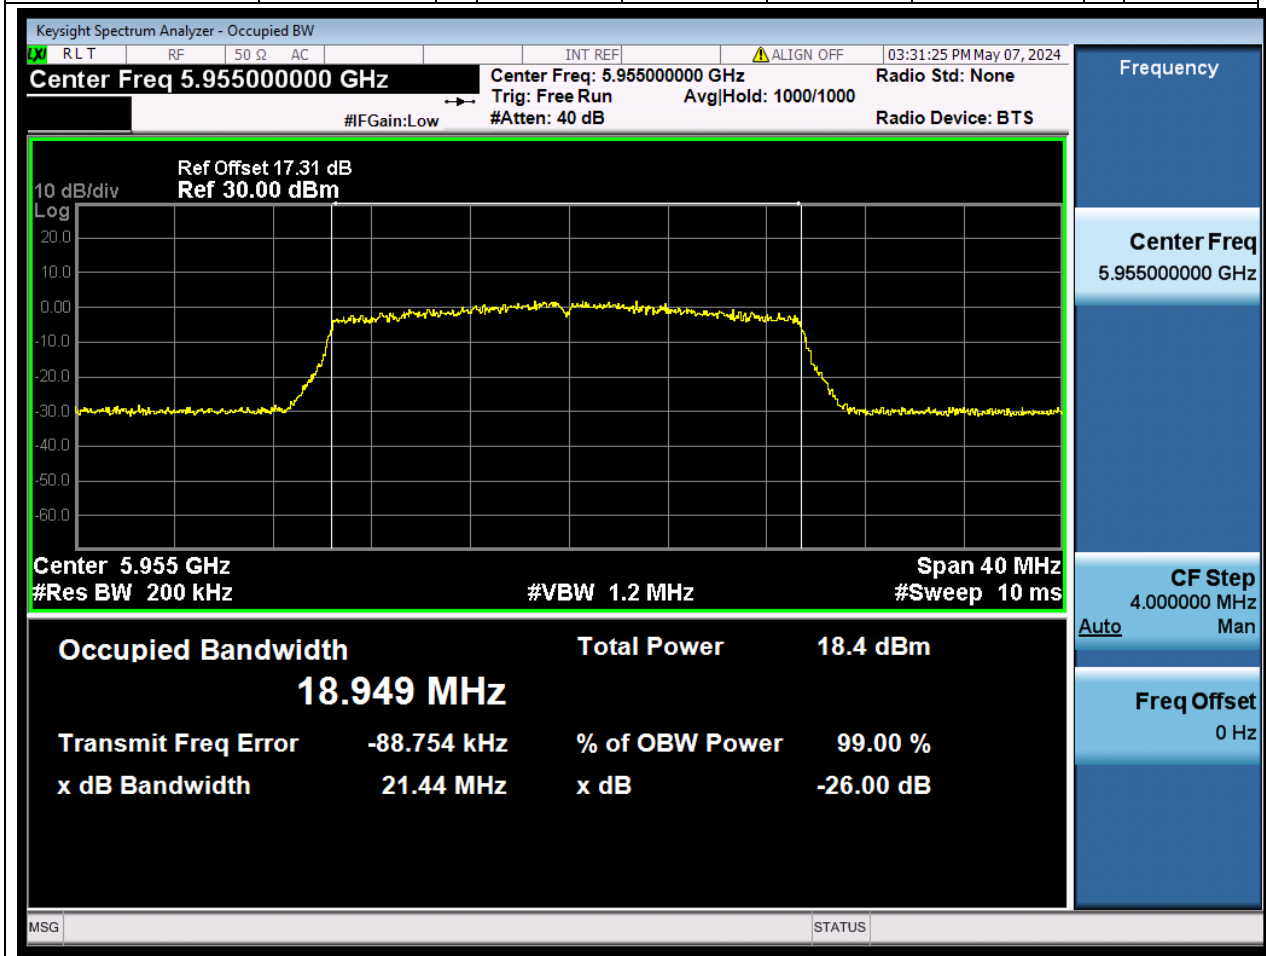

1. 802.11ax_20M_U-NII-5_CH1

1.1. A.2.2-99% Bandwidth(NTNV)

Center Frequency (MHz)	OBW Power (%)	RBW (MHz)	Detector	Limit (MHz)	OBW (MHz)	Verdict
5955	99	0.2	Peak	0	18.948688	N/A