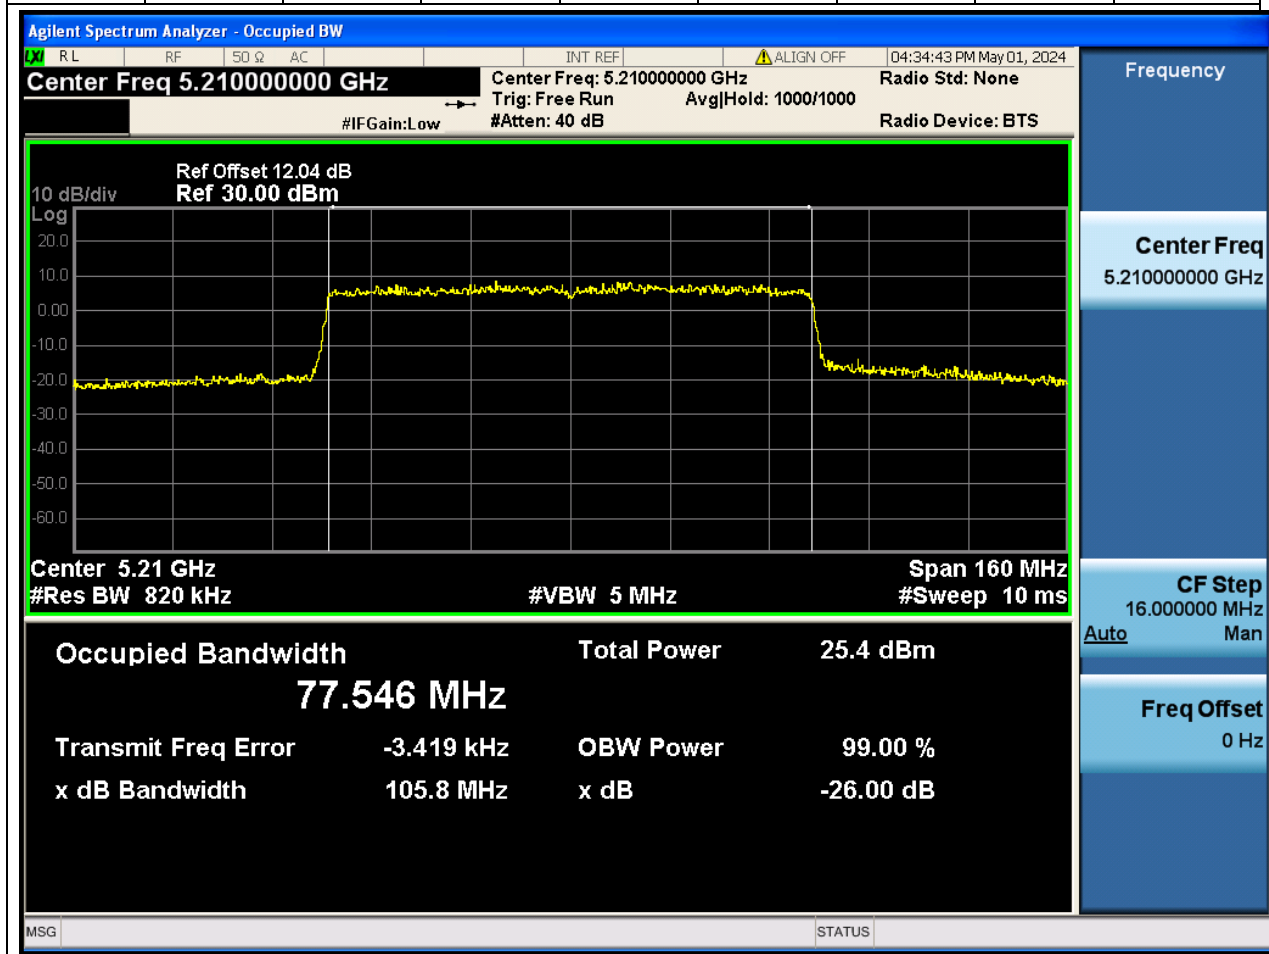

20. 802.11ax_80M_U-NII-1_M

20.1. A.2.2-99% Bandwidth(NTNV)

Center Frequency (MHz)	OBW Power (%)		RBW (MHz)	Detector	Limit (MHz)	OBW (MHz)		Verdict
5210	99		0.82	Peak	0	77.546131		N/A