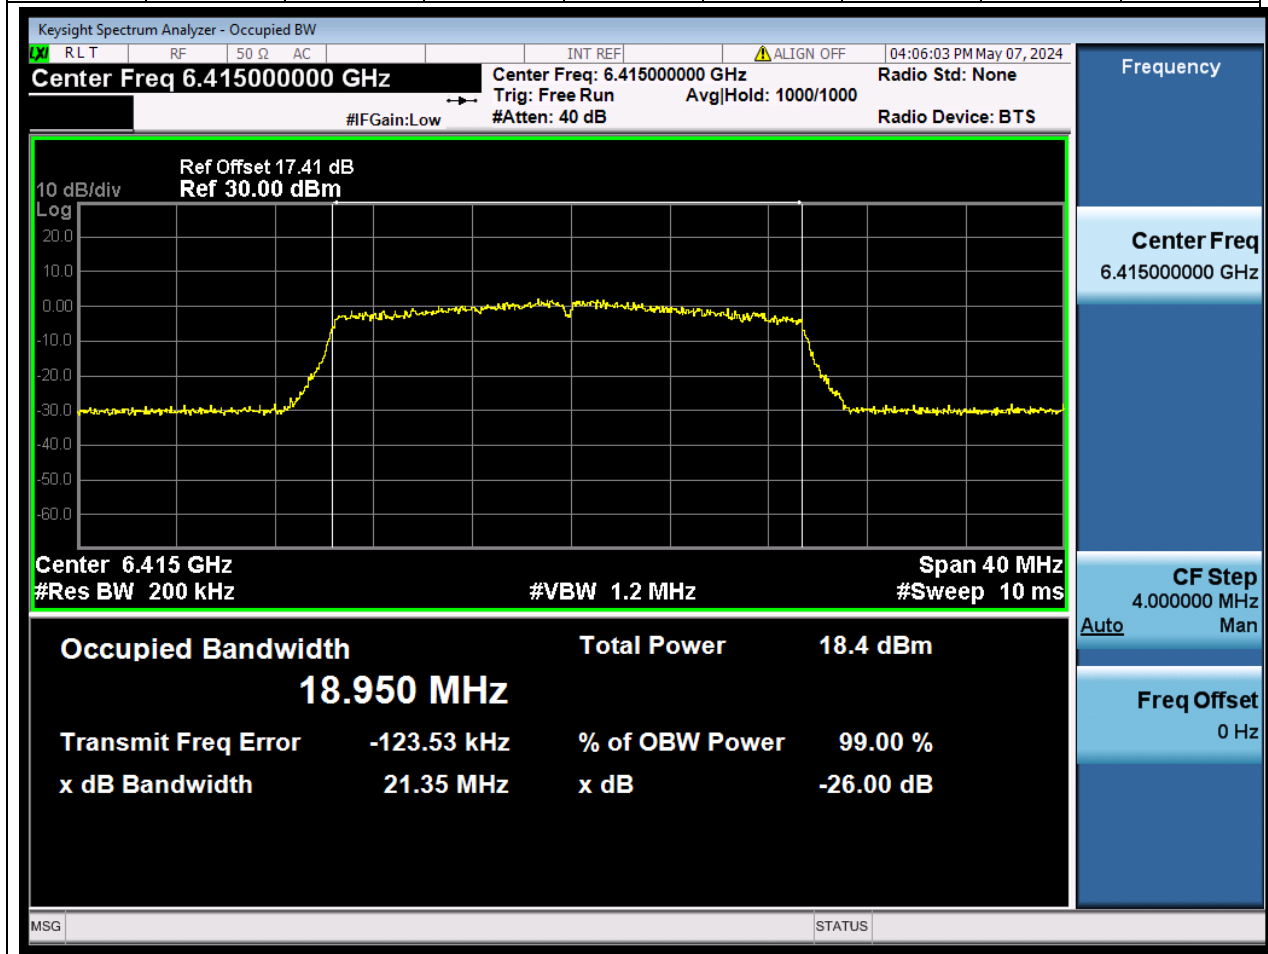

3. 802.11ax_20M_U-NII-5_CH93

3.1. A.2.2-99% Bandwidth(NTNV)

Center Frequency (MHz)	OBW Power (%)		RBW (MHz)	Detector	Limit (MHz)	OBW (MHz)		Verdict
6415	99		0.2	Peak	0	18.949661		N/A