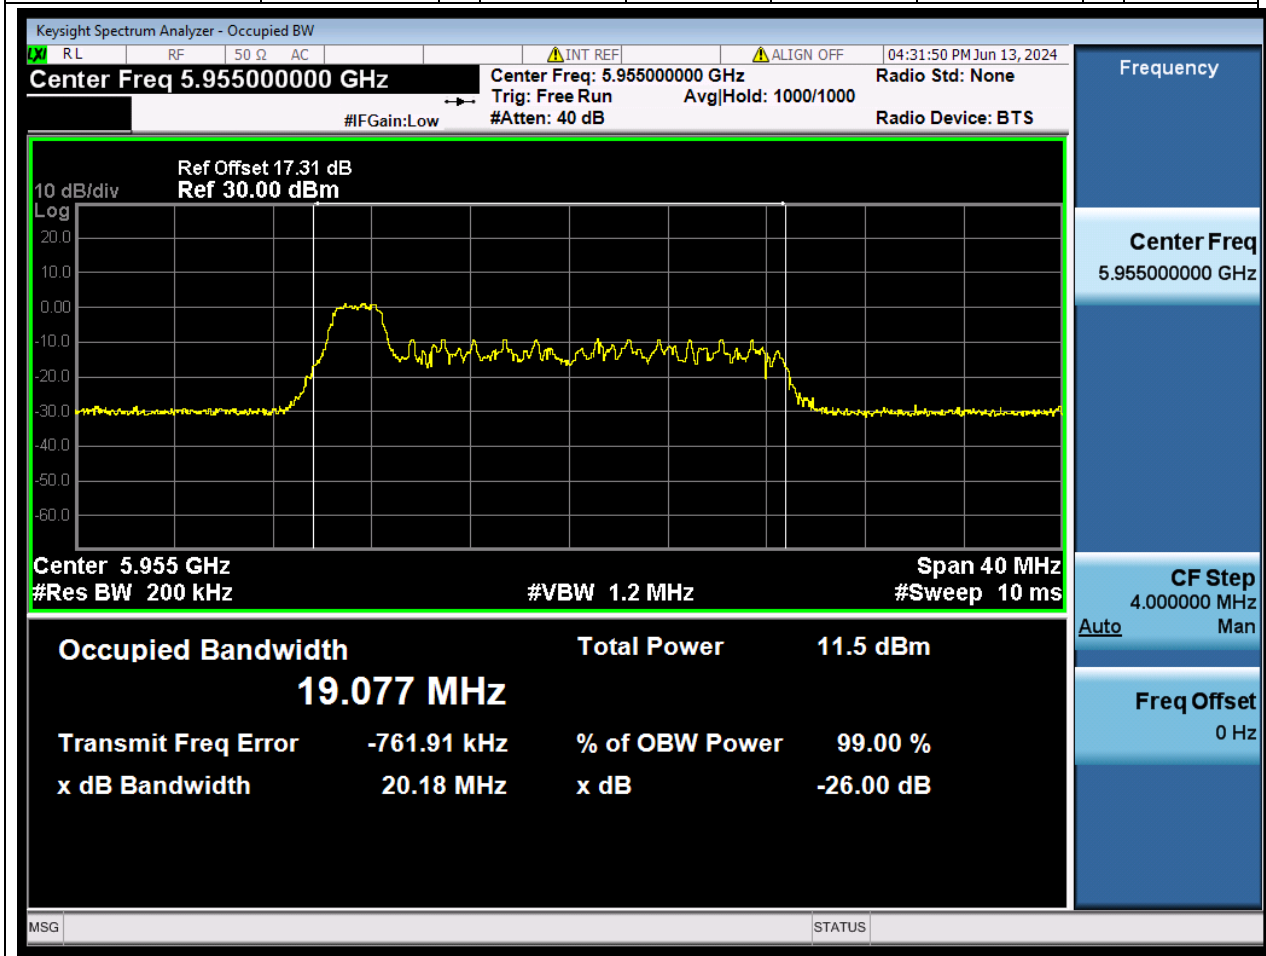

1. 802.11ax_20M_U-NII-5_CH1

1.1. A.2.2-99% Bandwidth(RU26)

Center Frequency (MHz)	OBW Power (%)	RBW (MHz)	Detector	Limit (MHz)	OBW (MHz)	Verdict
5955	99	0.2	Peak	0	19.07684	N/A