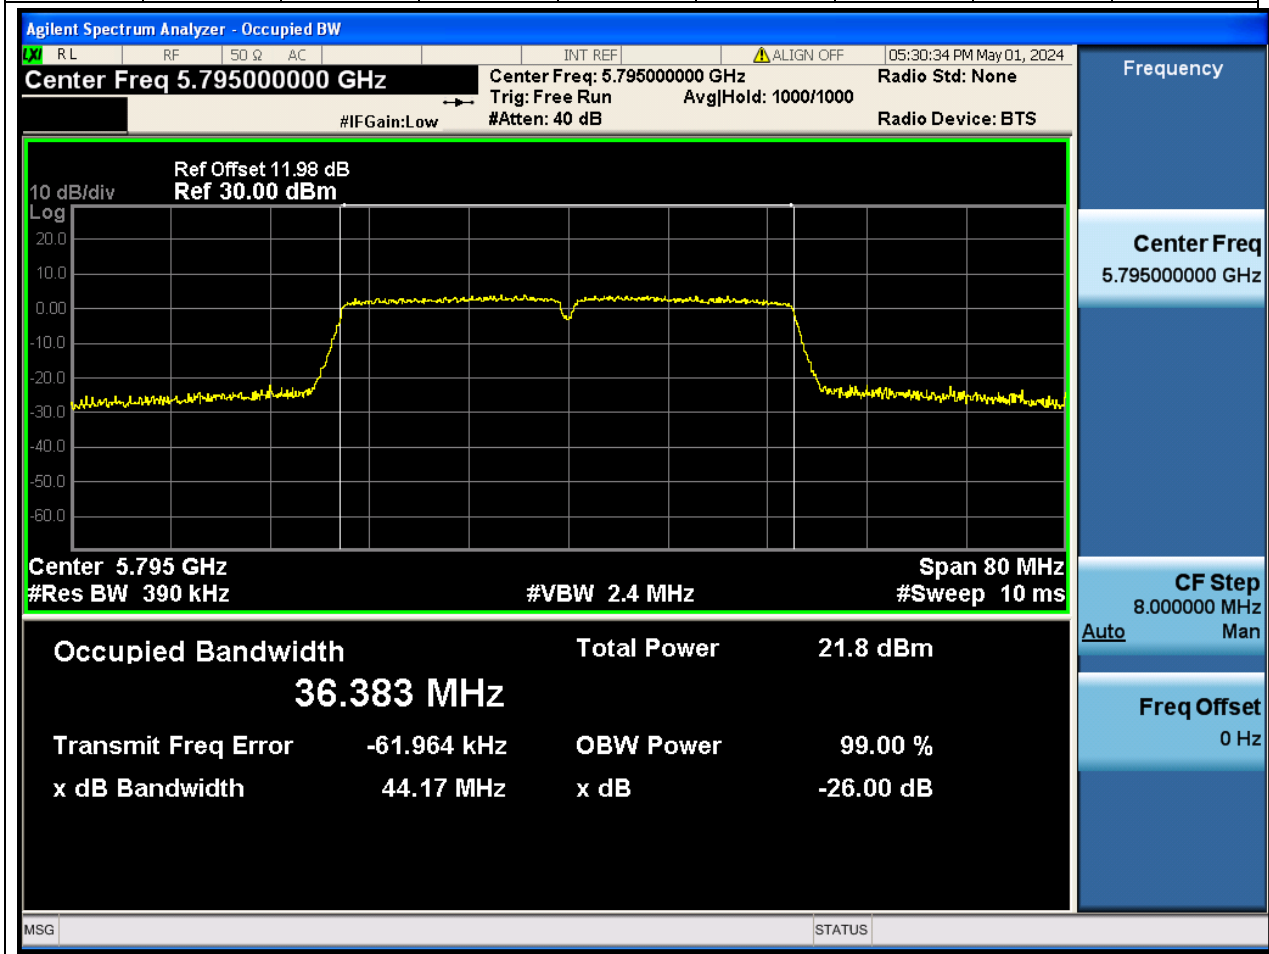

33. 802.11ac_40M_U-NII-3_H

33.1. A.2.2-99% Bandwidth(NTNV)

Center Frequency (MHz)	OBW Power (%)		RBW (MHz)	Detector	Limit (MHz)	OBW (MHz)		Verdict
5795	99		0.39	Peak	0	36.382904		N/A