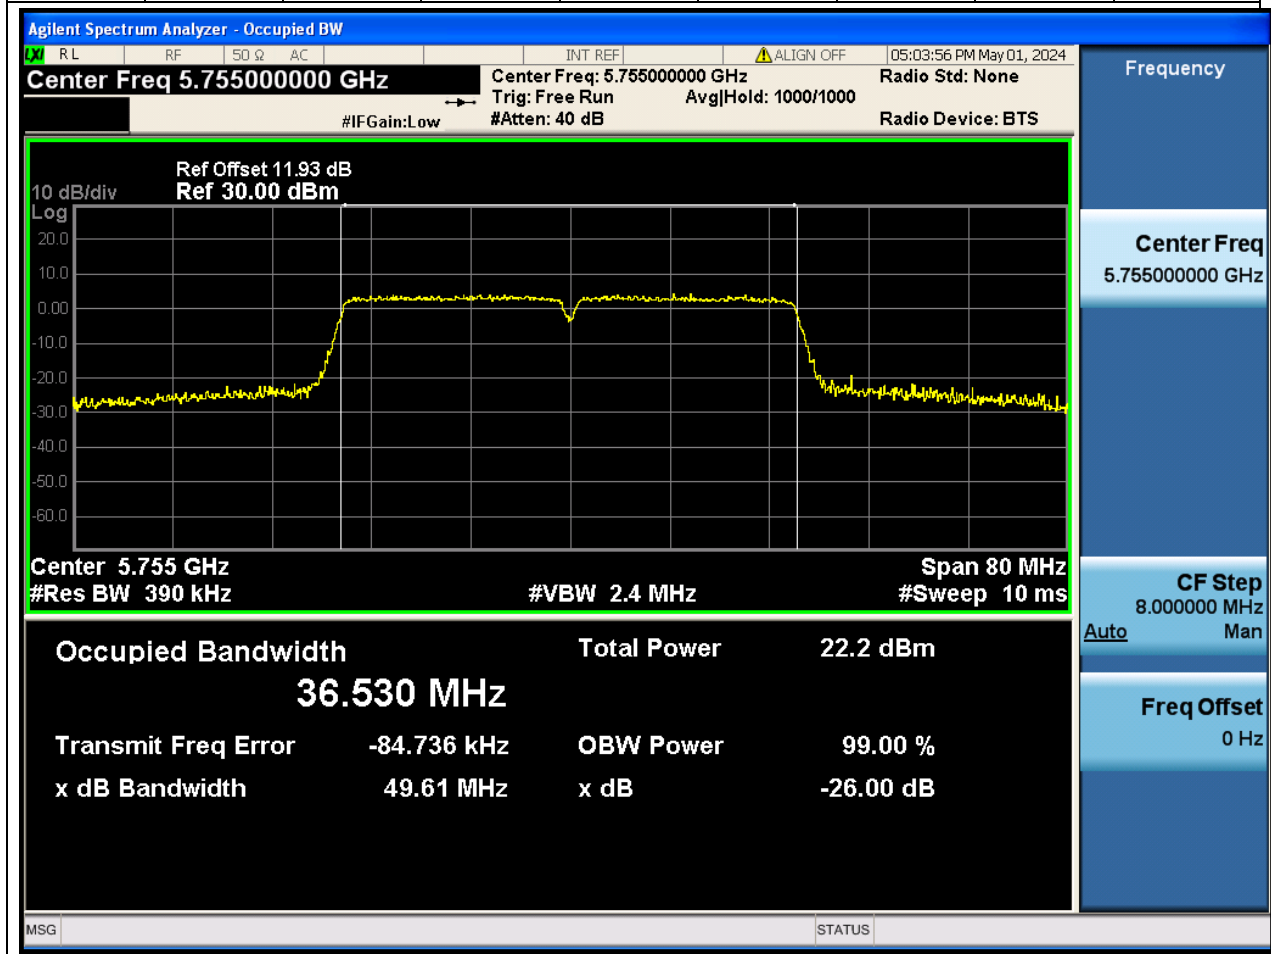

27. 802.11n_40M_U-NII-3_L

27.1. A.2.2-99% Bandwidth(NTNV)

Center Frequency (MHz)	OBW Power (%)		RBW (MHz)	Detector	Limit (MHz)	OBW (MHz)		Verdict
5755	99		0.39	Peak	0	36.530379		N/A