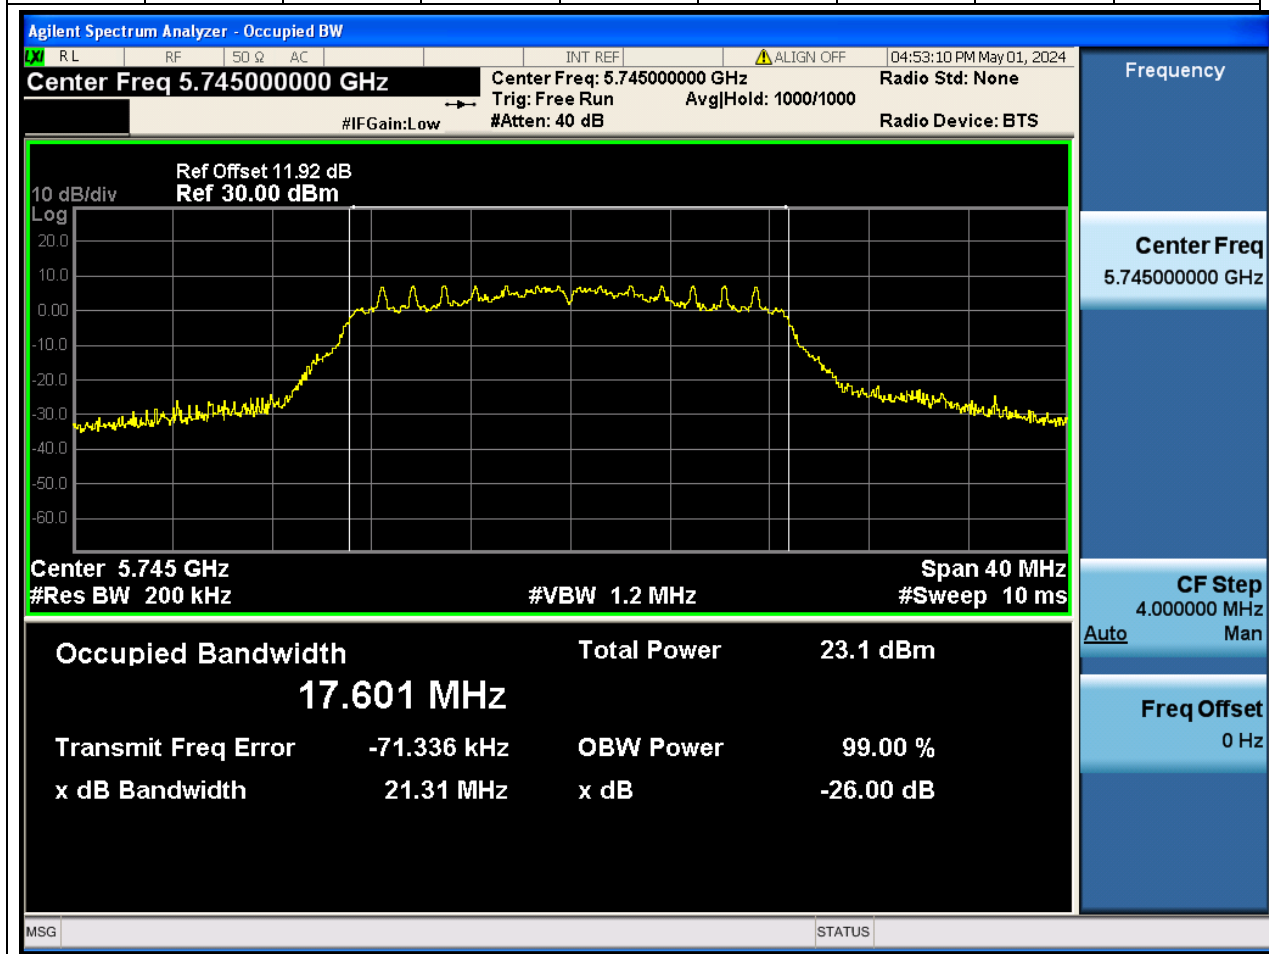

24. 802.11n_20M_U-NII-3_L

24.1. A.2.2-99% Bandwidth(NTNV)

Center Frequency (MHz)	OBW Power (%)	RBW (MHz)	Detector	Limit (MHz)	OBW (MHz)	Verdict
5745	99	0.2	Peak	0	17.601261	N/A