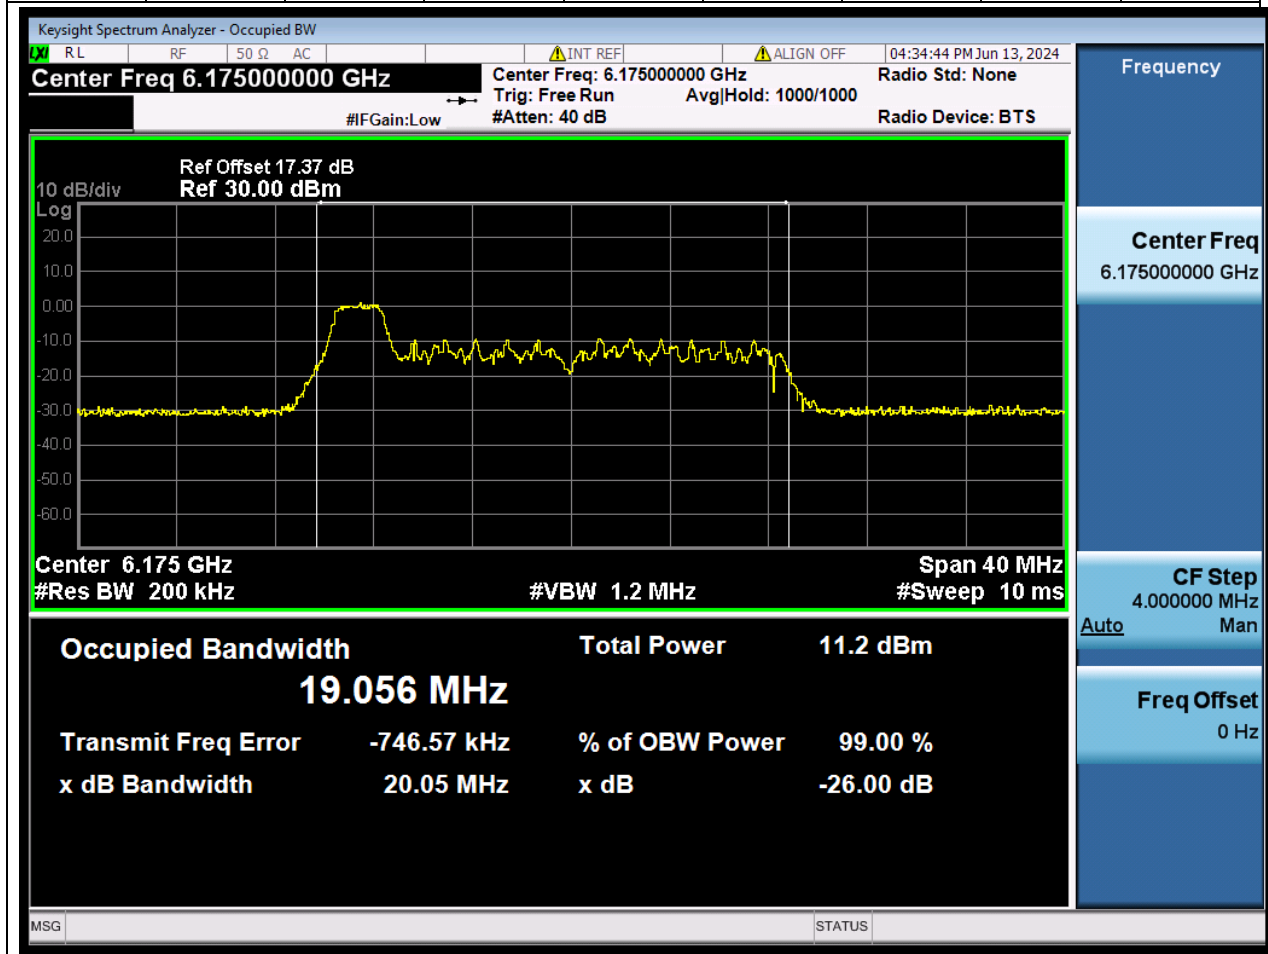

2. 802.11ax_20M_U-NII-5_CH45

2.1. A.2.2-99% Bandwidth(RU26)

Center Frequency (MHz)	OBW Power (%)		RBW (MHz)	Detector	Limit (MHz)	OBW (MHz)		Verdict
6175	99		0.2	Peak	0	19.056407		N/A