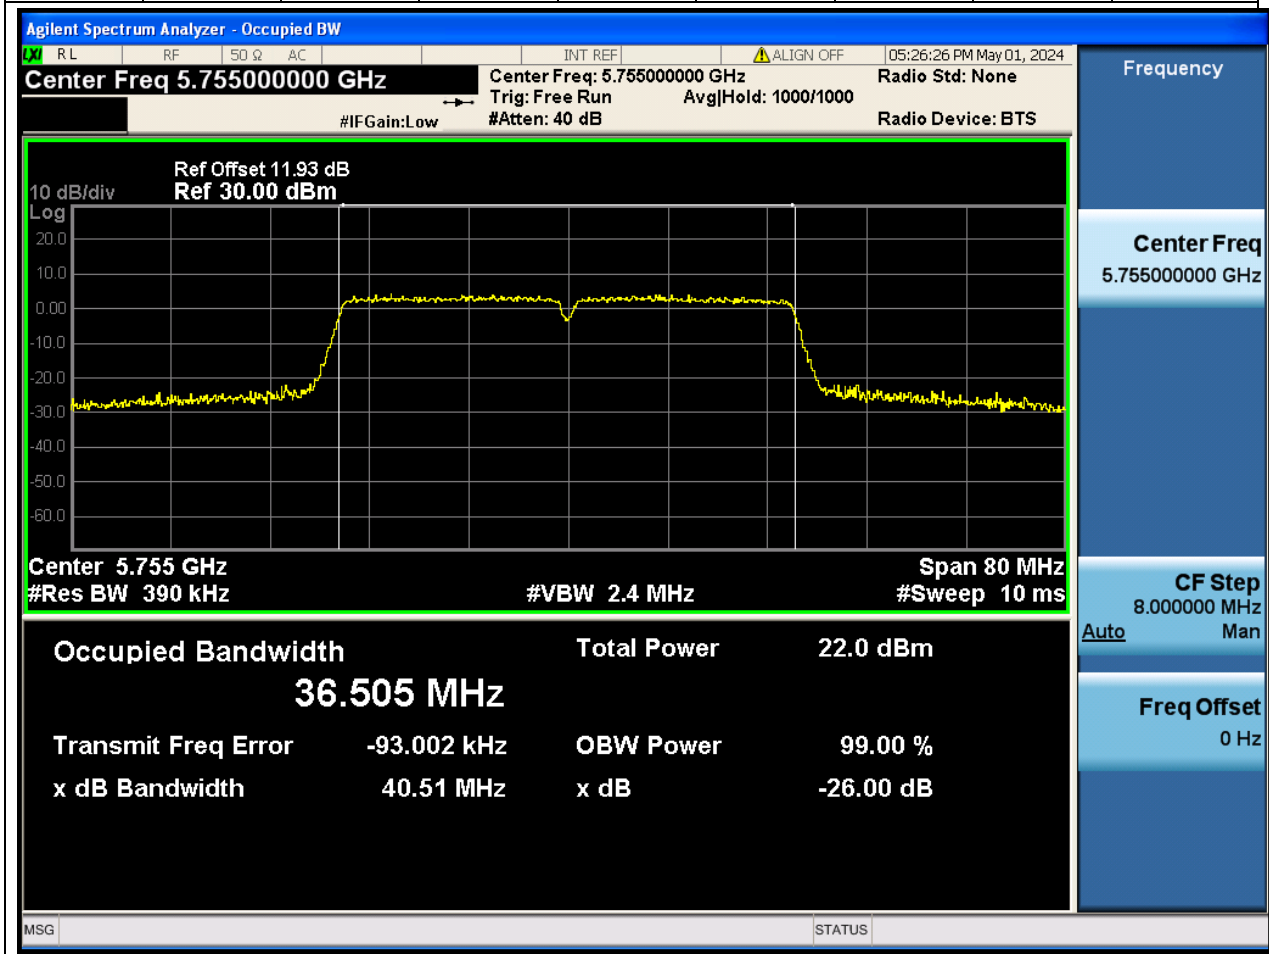

32. 802.11ac_40M_U-NII-3_L

32.1. A.2.2-99% Bandwidth(NTNV)

Center Frequency (MHz)	OBW Power (%)	RBW (MHz)	Detector	Limit (MHz)	OBW (MHz)	Verdict
5755	99	0.39	Peak	0	36.505281	N/A