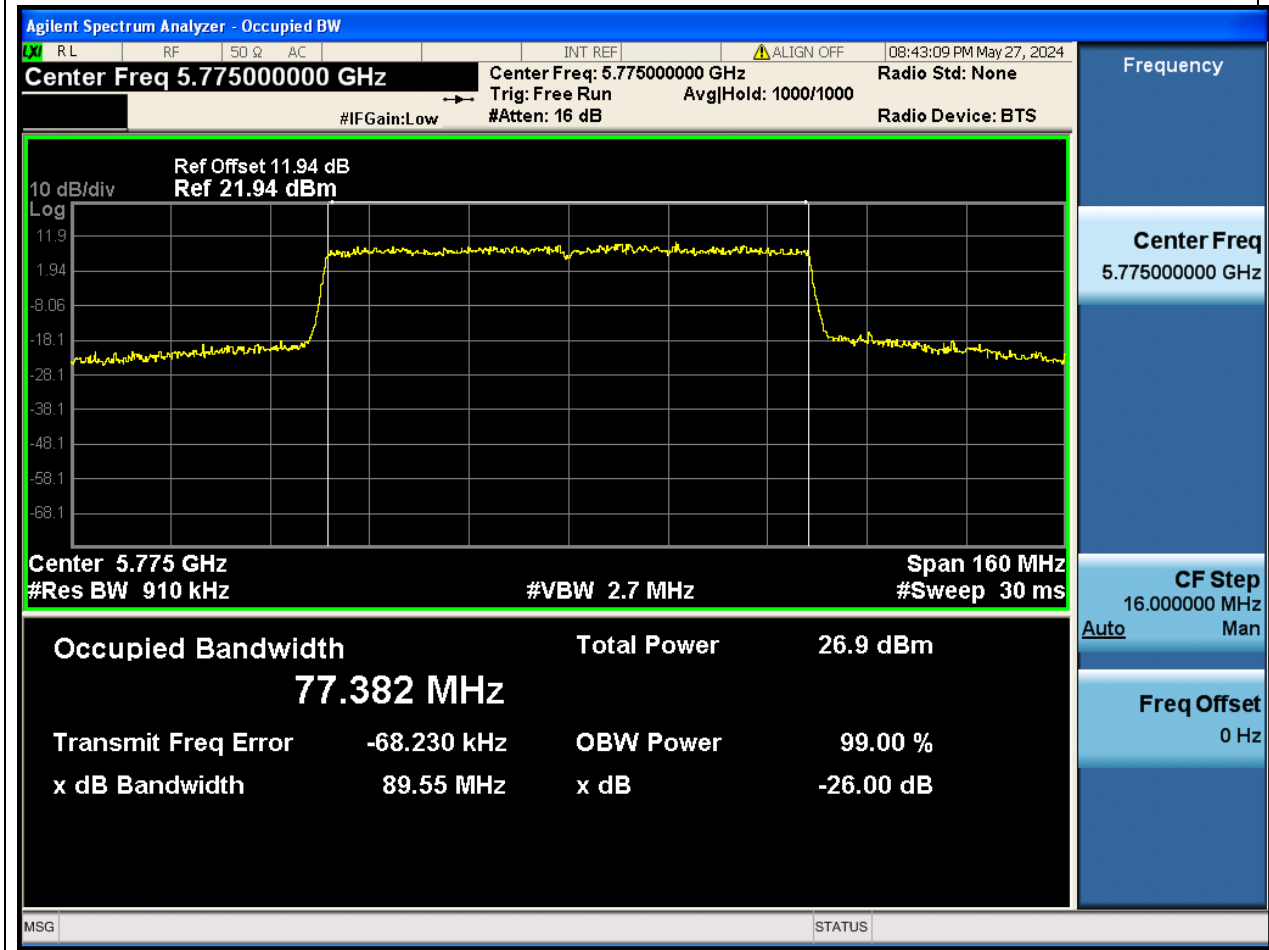

40. 802.11ax_80M_U-NII-3_M

40.2. A.2-26dB Bandwidth(NTNV)

Center Frequency (MHz)	XdB Down	RBW (MHz)	Detector	Limit (MHz)	XdB BandWidth (MHz)	Verdict
5775	26	0.82	Peak	0	89.553791	N/A