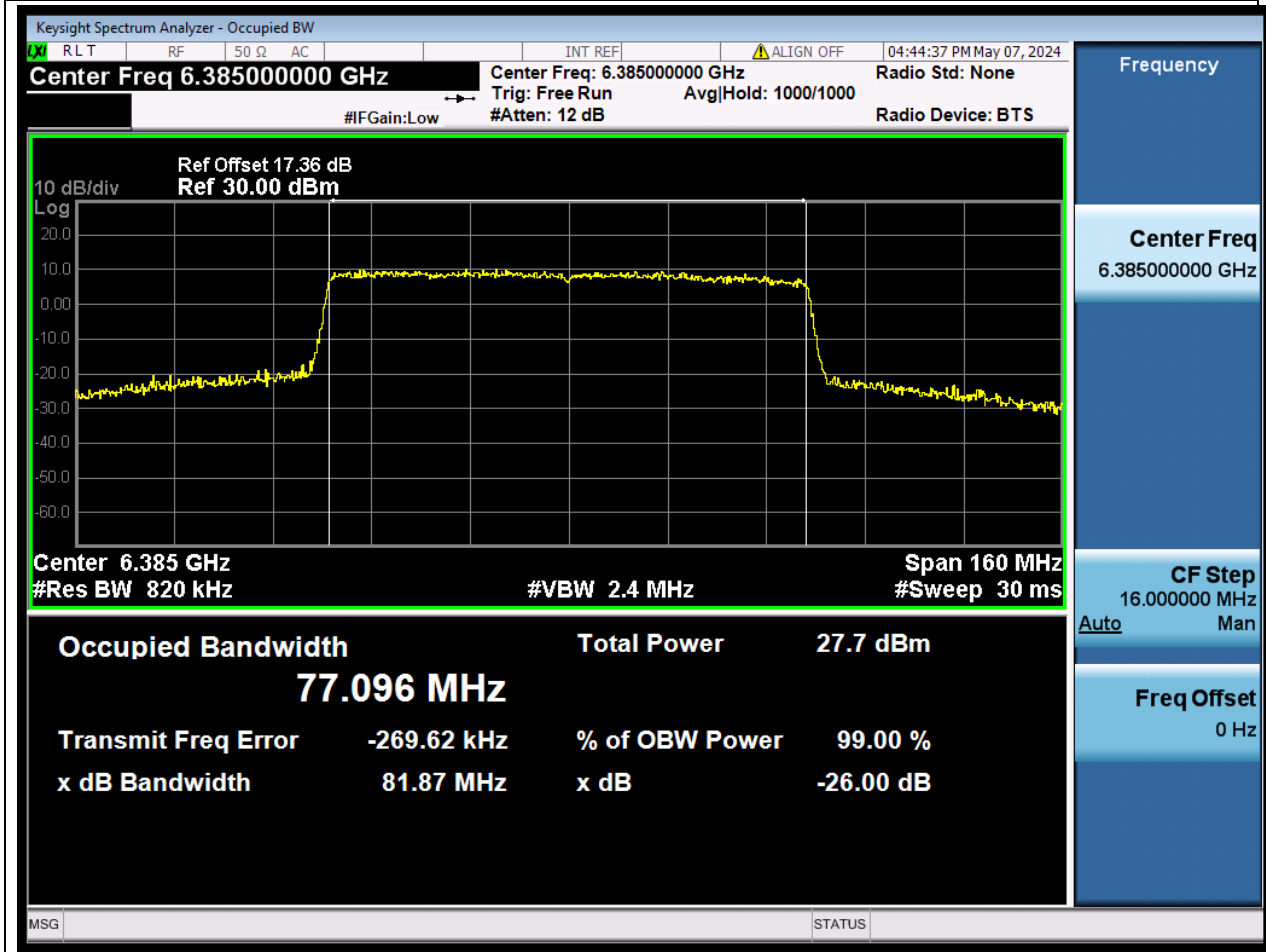

9. 802.11ax_80M_U-NII-5_CH87

9.1. A.2-26dB Bandwidth(NTNV)

Center Frequency (MHz)	XdB Down	RBW (MHz)	Detector	Limit (MHz)	XdB BandWidth (MHz)	Verdict
6385	26	0.82	Peak	0	81.874045	N/A