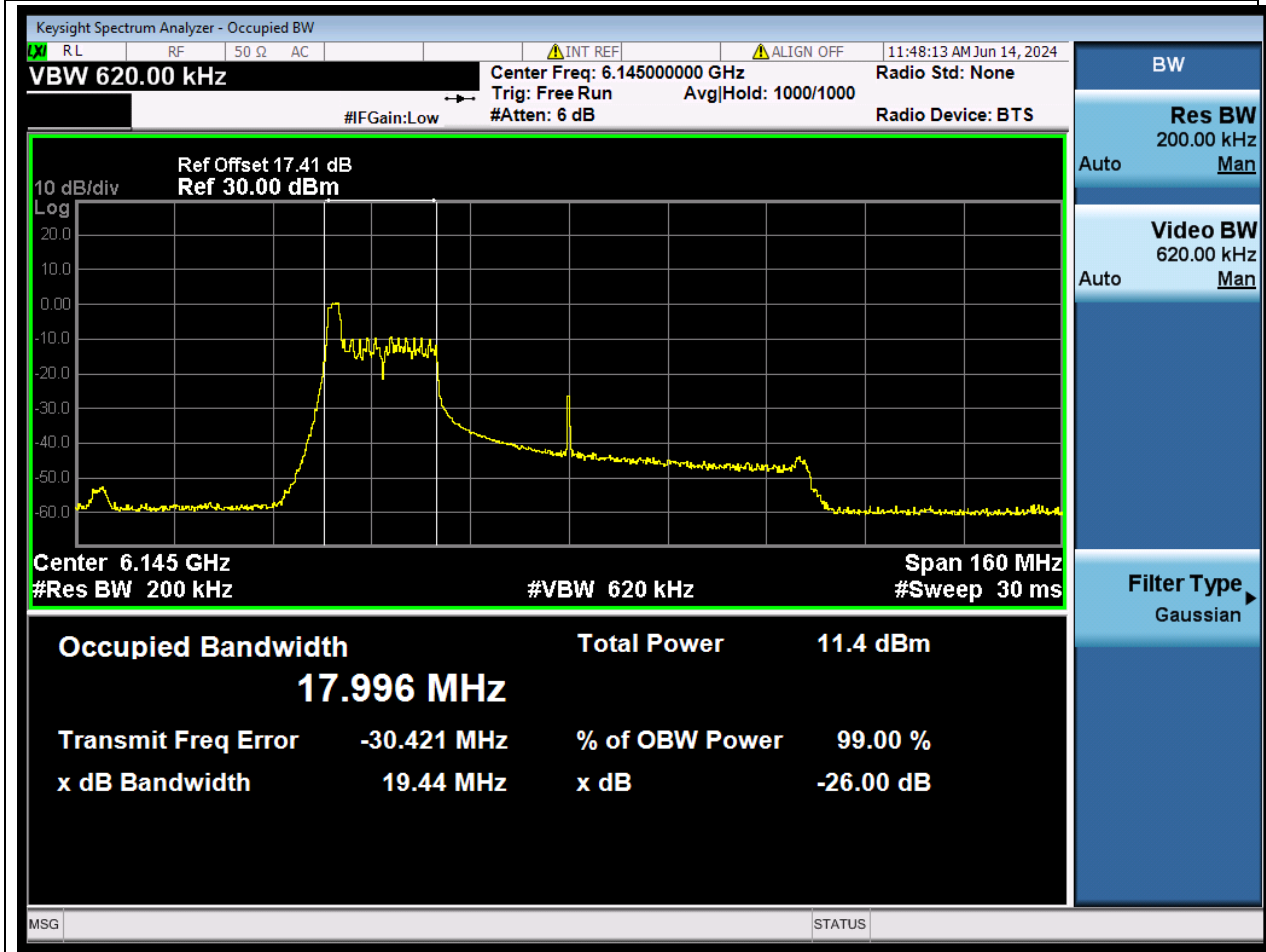

8. 802.11ax_80M_U-NII-5_CH39

8.2. A.2-26dB Bandwidth(RU26)

Center Frequency (MHz)	XdB Down	RBW (MHz)	Detector	Limit (MHz)	XdB BandWidth (MHz)	Verdict
6145	26	0.82	Peak	0	19.440818	N/A