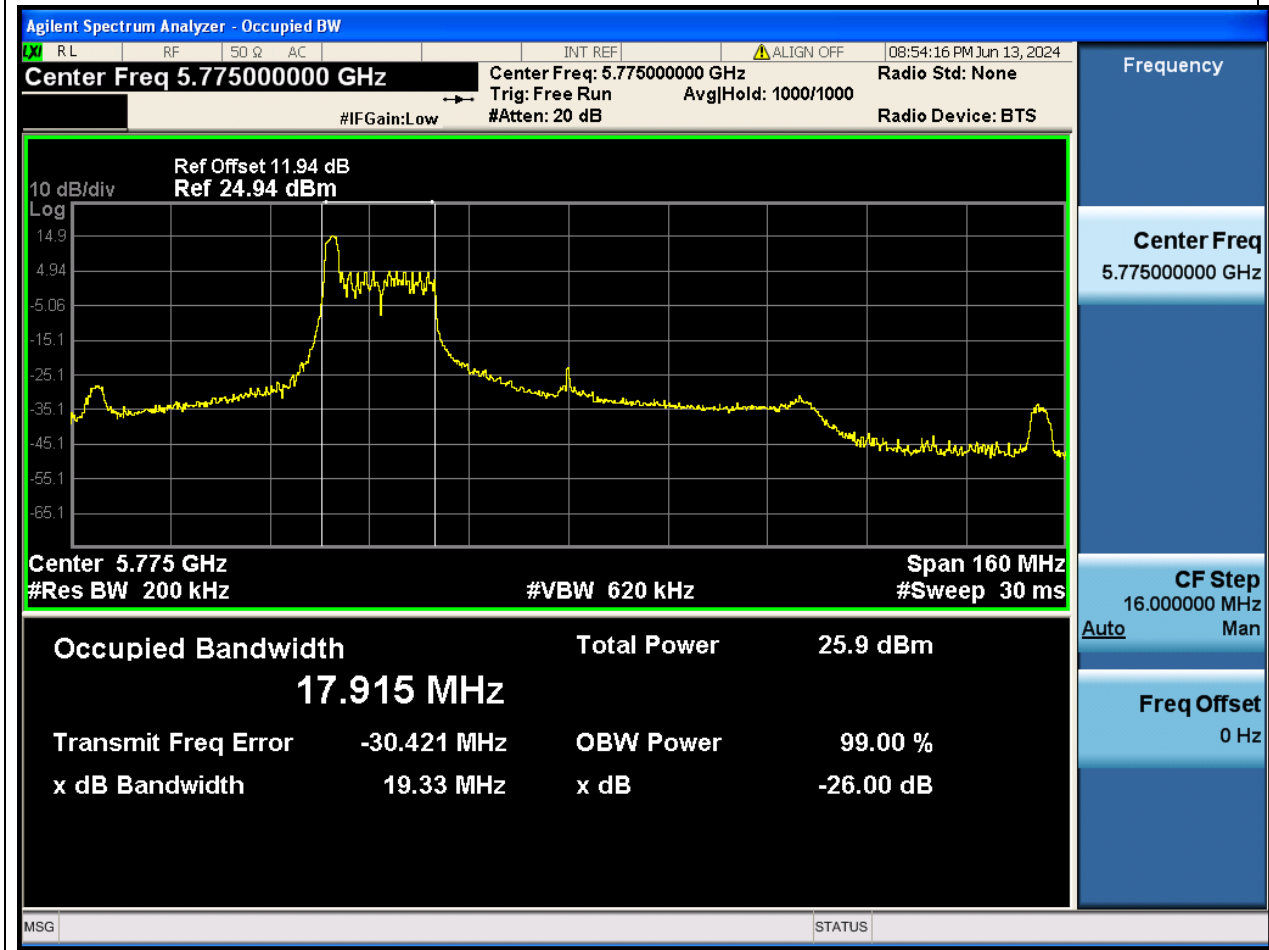

12. 802.11ax_80M_U-NII-3_M

12.2. A.2-26dB Bandwidth(S01)

Center Frequency (MHz)	XdB Down	RBW (MHz)	Detector	Limit (MHz)	XdB BandWidth (MHz)	Verdict
5775	26	0.82	Peak	0	19.330179	N/A