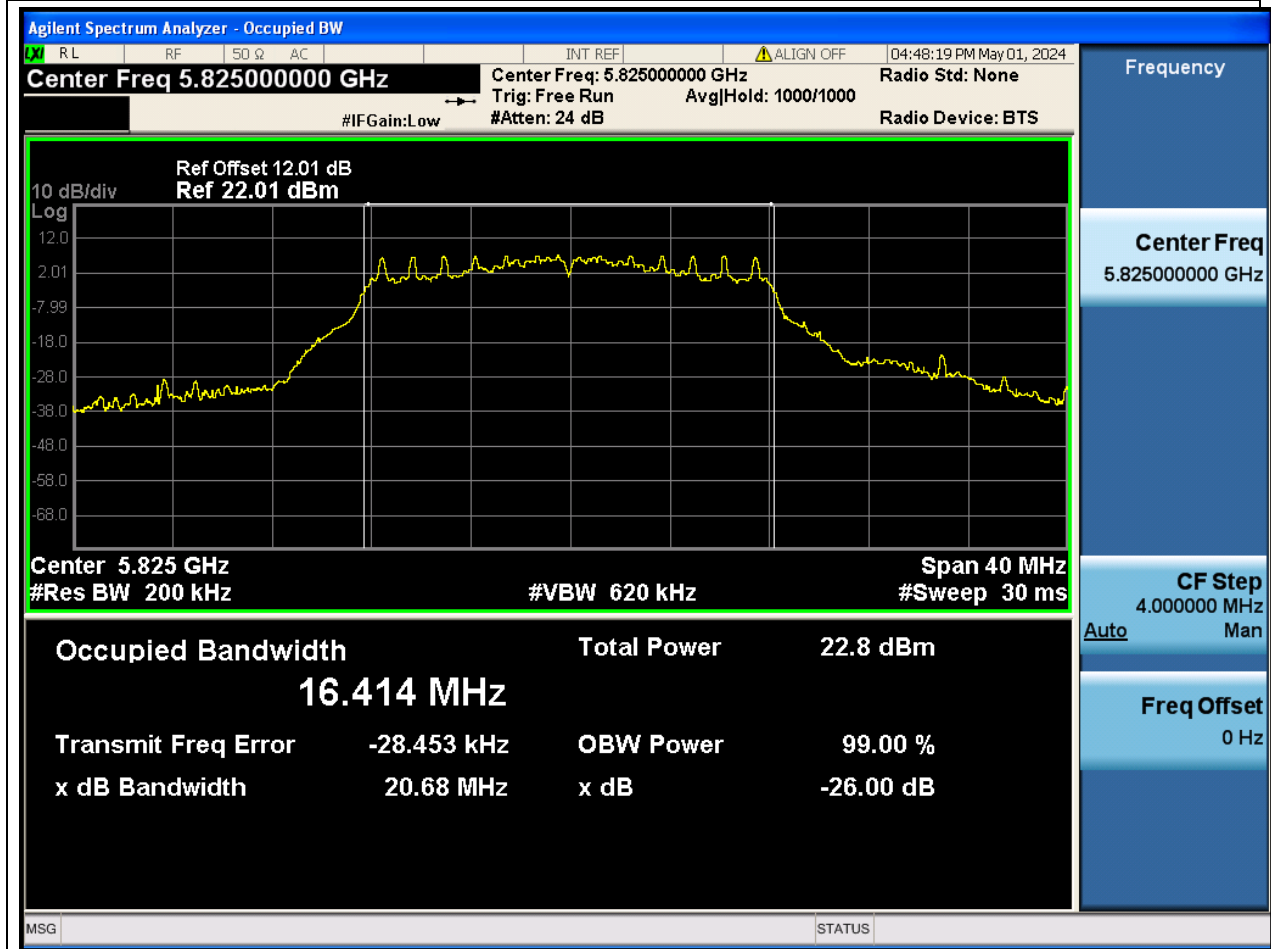

23. 802.11a_20M_U-NII-3_H

23.1. A.2-26dB Bandwidth(NTNV)

Center Frequency (MHz)	XdB Down	RBW (MHz)	Detector	Limit (MHz)	XdB BandWidth (MHz)	Verdict
5825	26	0.2	Peak	0	20.68159	N/A