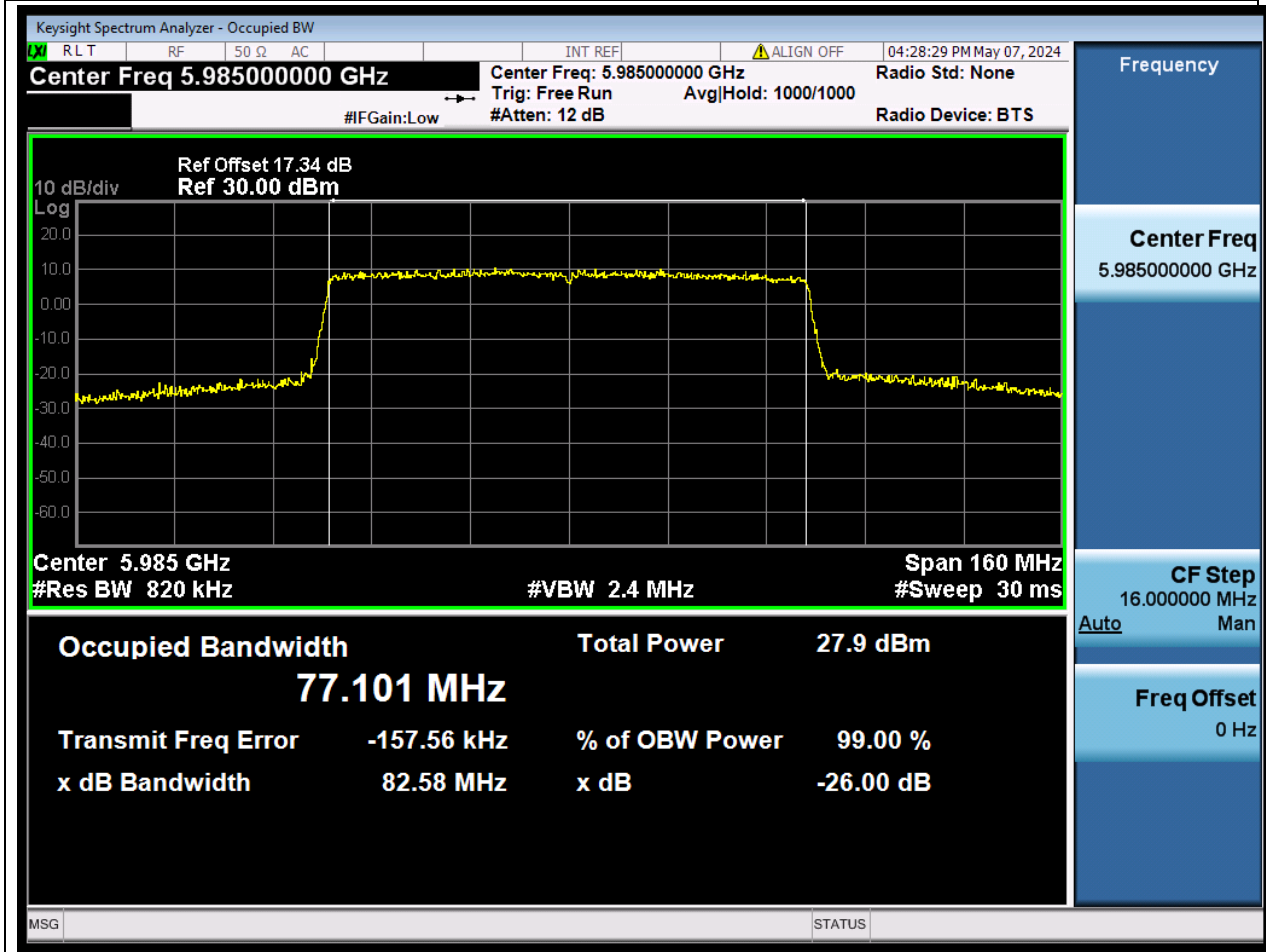

7. 802.11ax_80M_U-NII-5_CH7

7.1. A.2-26dB Bandwidth(NTNV)

Center Frequency (MHz)	XdB Down	RBW (MHz)	Detector	Limit (MHz)	XdB BandWidth (MHz)	Verdict
5985	26	0.82	Peak	0	82.580789	N/A