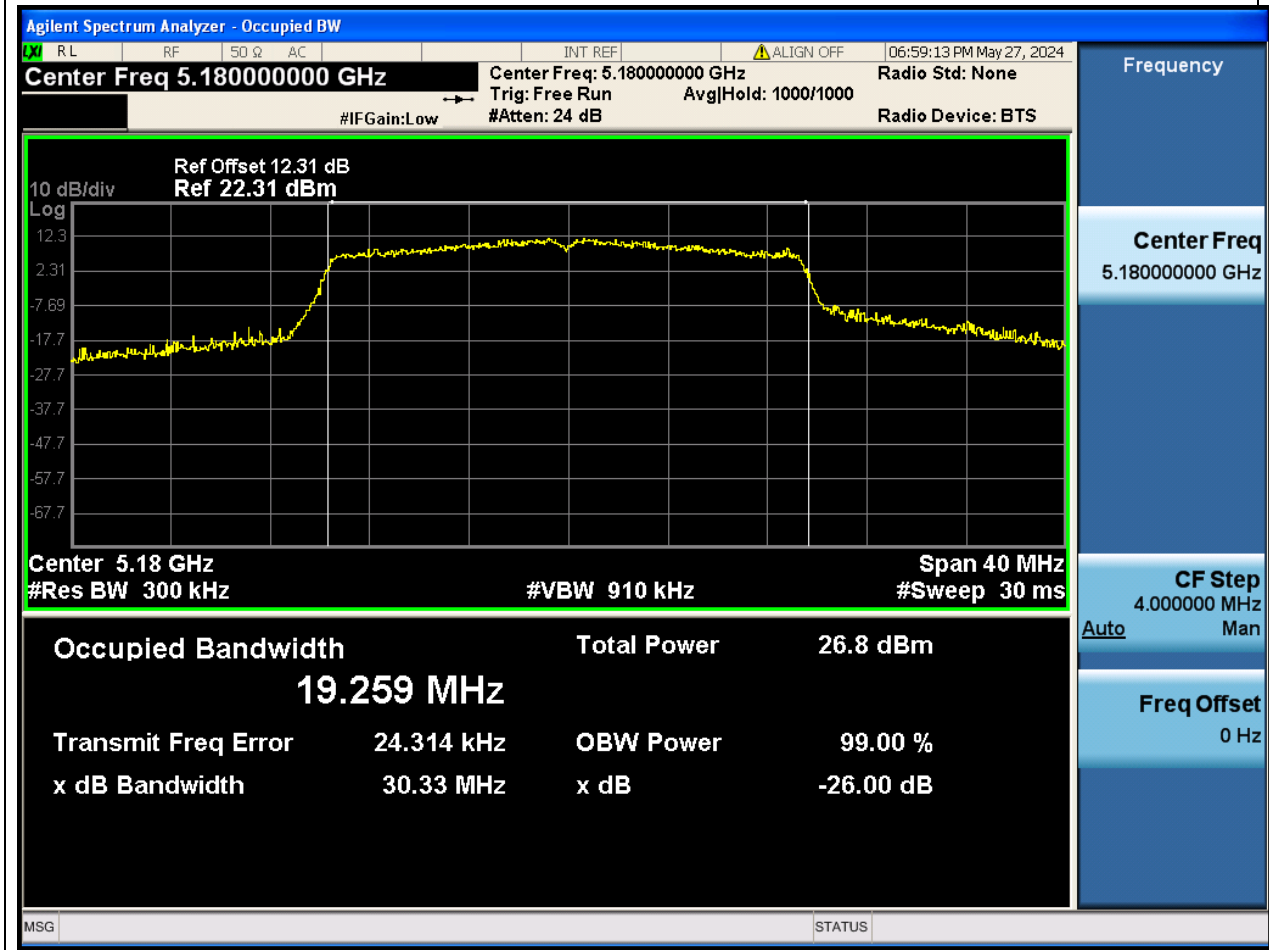

15. 802.11ax_20M_U-NII-1_L

15.2. A.2-26dB Bandwidth(NTNV)

Center Frequency (MHz)	XdB Down	RBW (MHz)	Detector	Limit (MHz)	XdB BandWidth (MHz)	Verdict
5180	26	0.2	Peak	0	30.328432	N/A