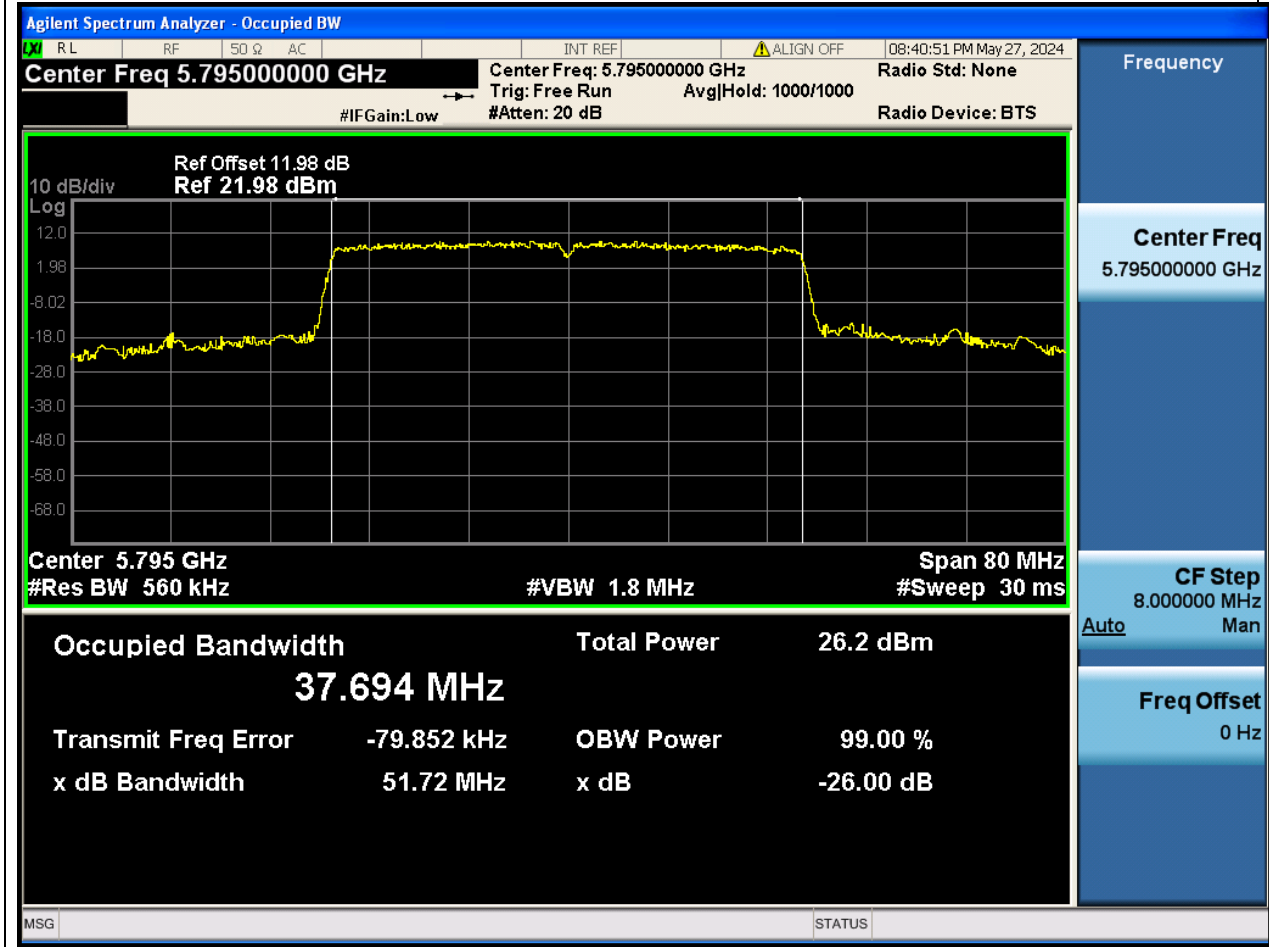

39. 802.11ax_40M_U-NII-3_H

39.2. A.2-26dB Bandwidth(NTNV)

Center Frequency (MHz)	XdB Down	RBW (MHz)	Detector	Limit (MHz)	XdB BandWidth (MHz)	Verdict
5795	26	0.39	Peak	0	51.724946	N/A