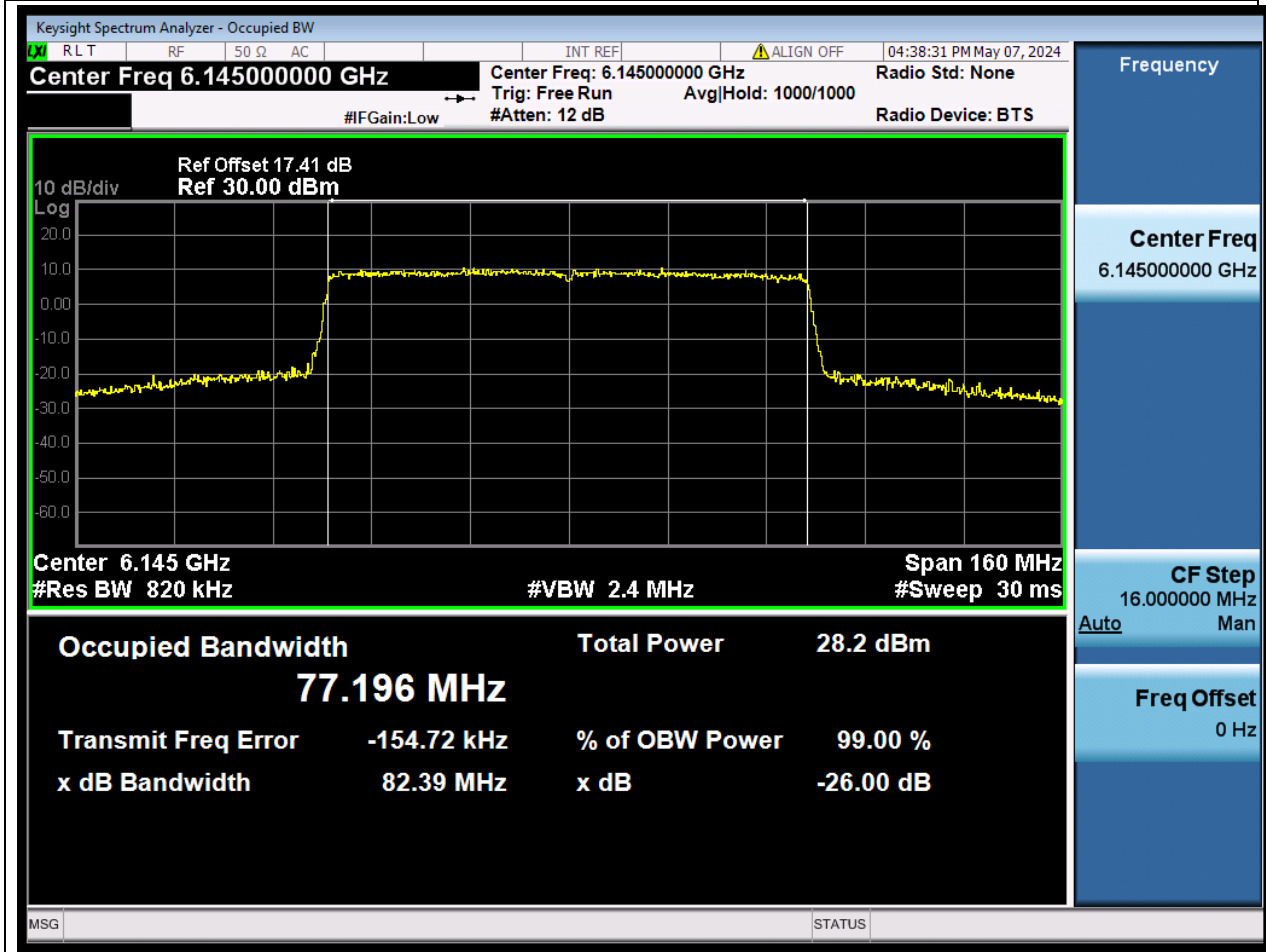

8. 802.11ax_80M_U-NII-5_CH39

8.1. A.2-26dB Bandwidth(NTNV)

Center Frequency (MHz)	XdB Down	RBW (MHz)	Detector	Limit (MHz)	XdB BandWidth (MHz)	Verdict
6145	26	0.82	Peak	0	82.390232	N/A