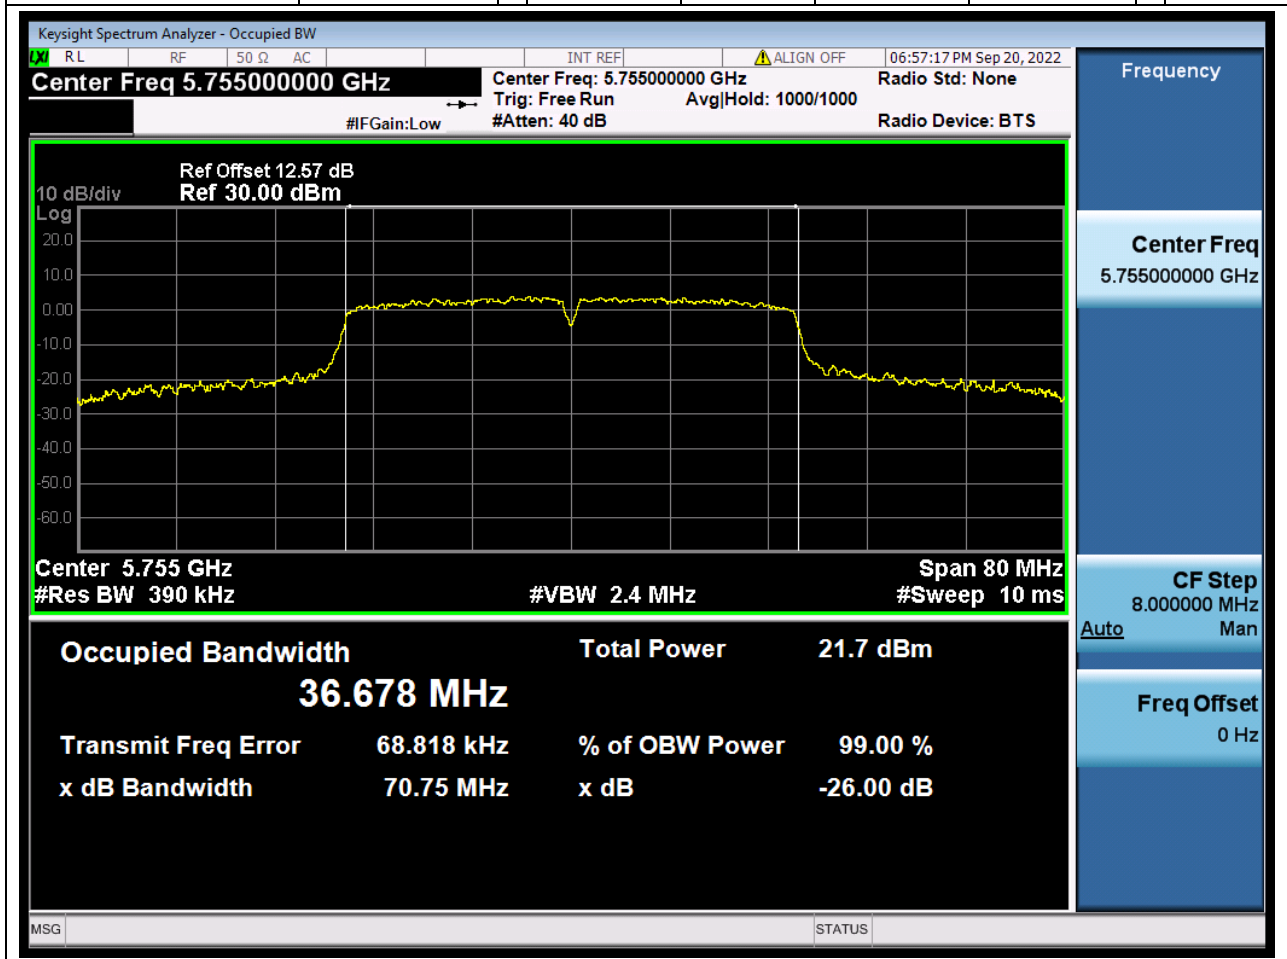

26. 802.11ac_40M_U-NII-3_L

26.2. A.2.2-99% Bandwidth(NTNV)

Center Frequency (MHz)	OBW Power (%)	RBW (MHz)	Detector	Limit (MHz)	OBW (MHz)	Verdict
5755	99	0.39	Peak	0	36.677533	Unknow