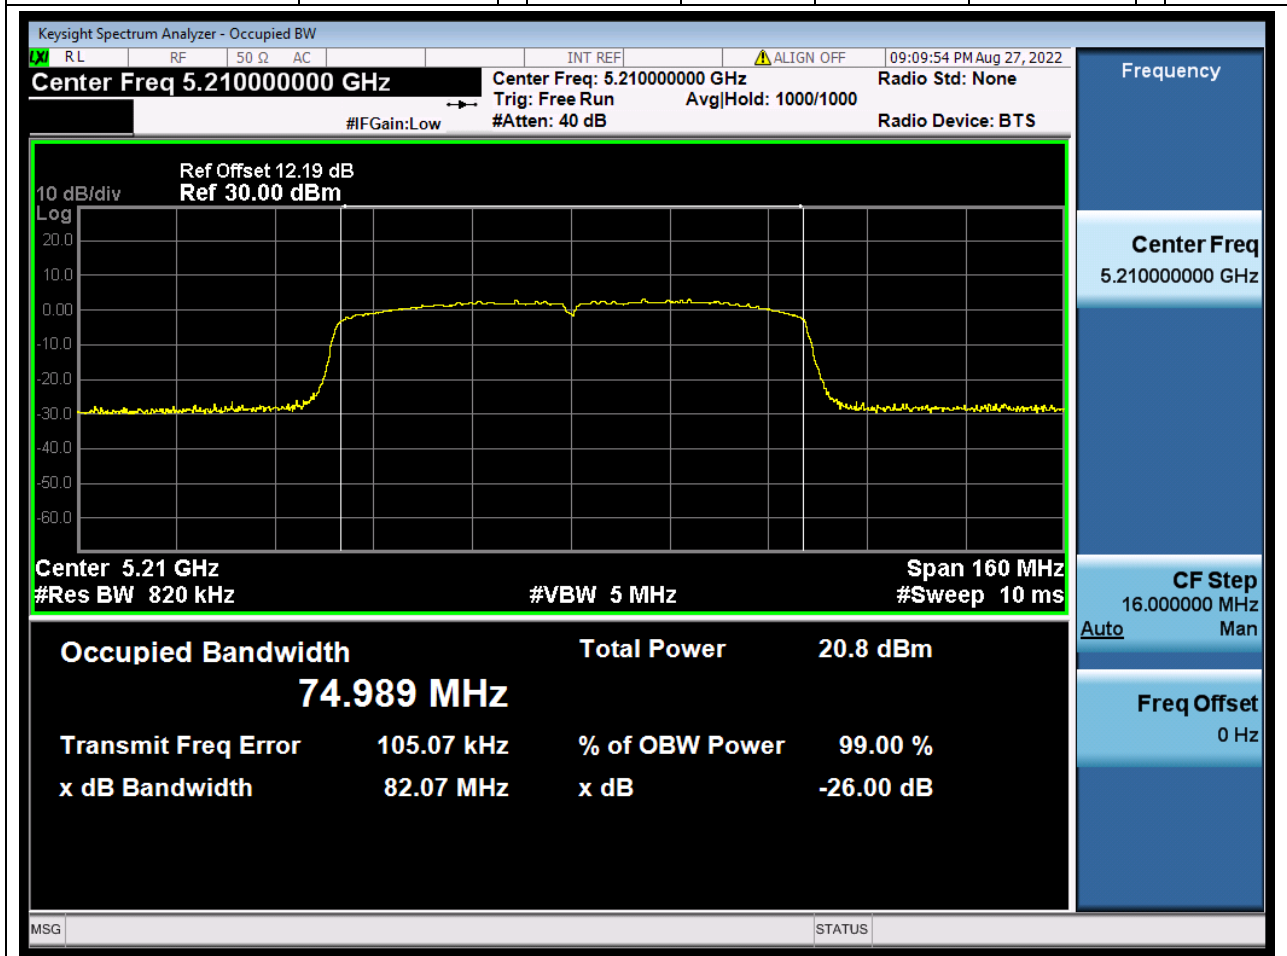

14. 802.11ac_80M_U-NII-1_M

14.1. A.2.2-99% Bandwidth(NTNV)

Center Frequency (MHz)	OBW Power (%)	RBW (MHz)	Detector	Limit (MHz)	OBW (MHz)	Verdict
5210	99	0.82	Peak	0	74.989378	Unknow