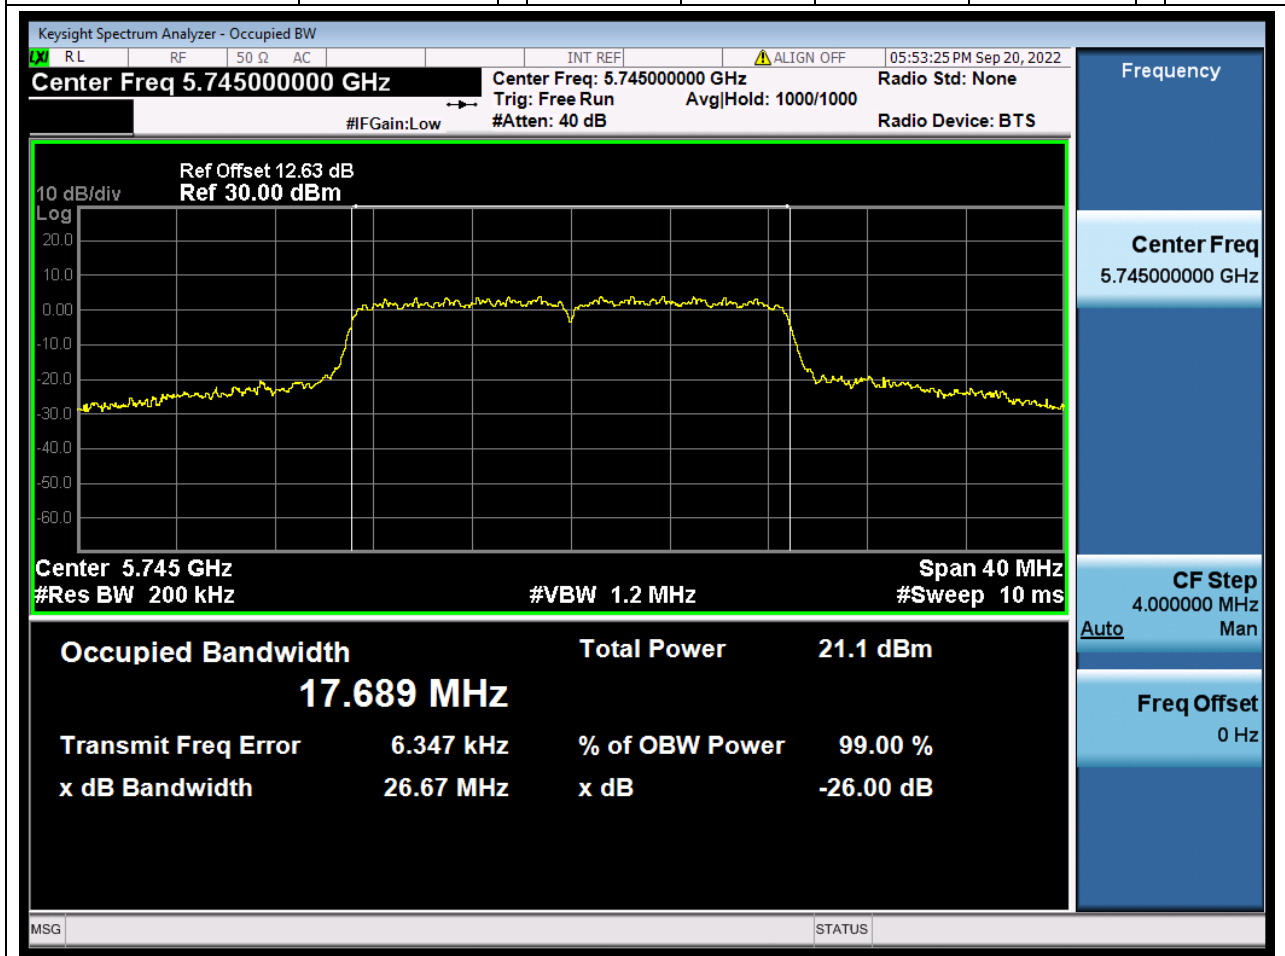

18. 802.11n_20M_U-NII-3_L

18.2. A.2.2-99% Bandwidth(NTNV)

Center Frequency (MHz)	OBW Power (%)	RBW (MHz)	Detector	Limit (MHz)	OBW (MHz)	Verdict
5745	99	0.2	Peak	0	17.688509	Unknow