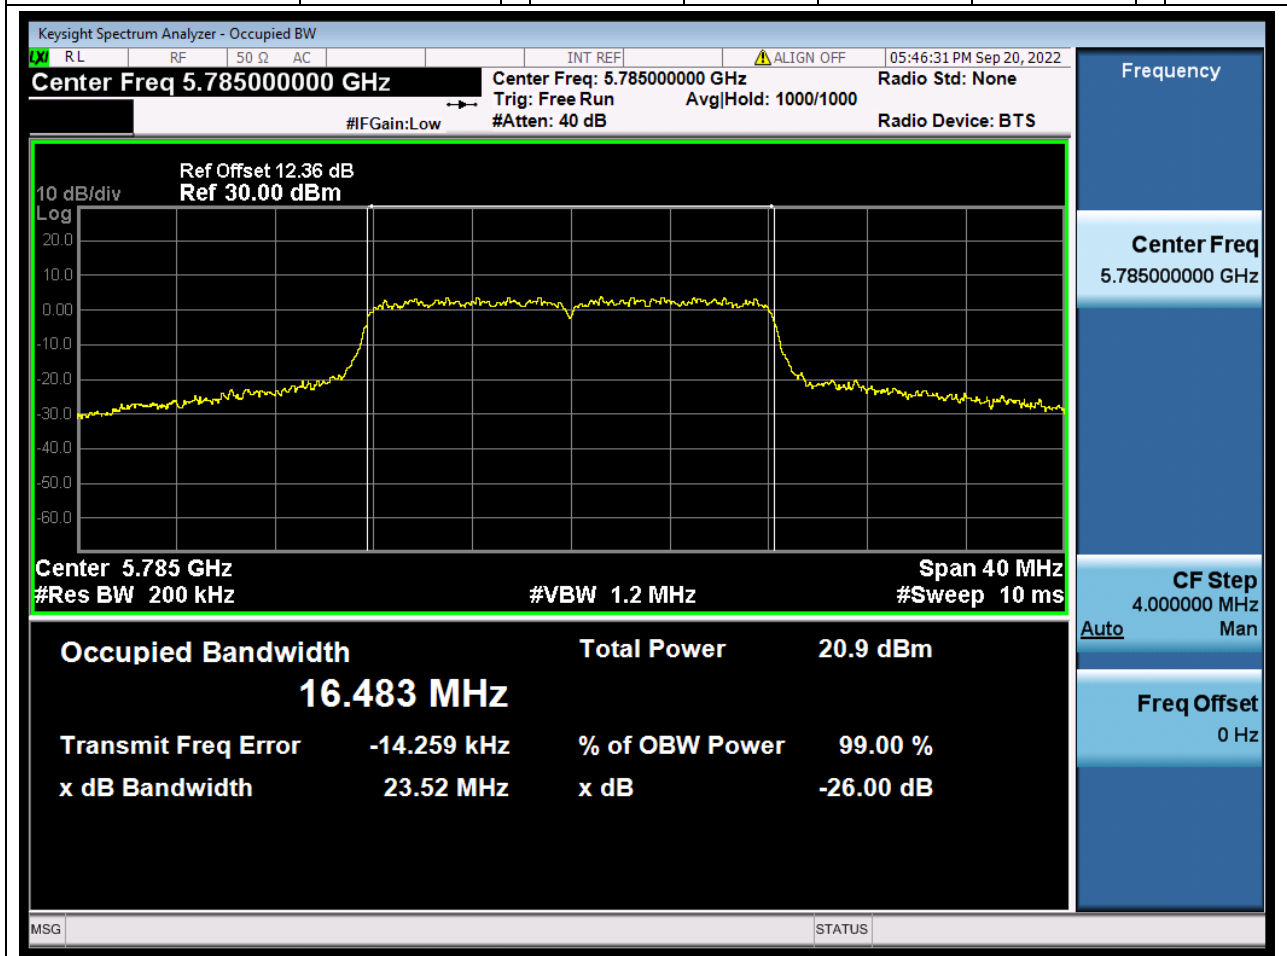

16. 802.11a_20M_U-NII-3_M

16.2. A.2.2-99% Bandwidth(NTNV)

Center Frequency (MHz)	OBW Power (%)	RBW (MHz)	Detector	Limit (MHz)	OBW (MHz)	Verdict
5785	99	0.2	Peak	0	16.48344	Unknow