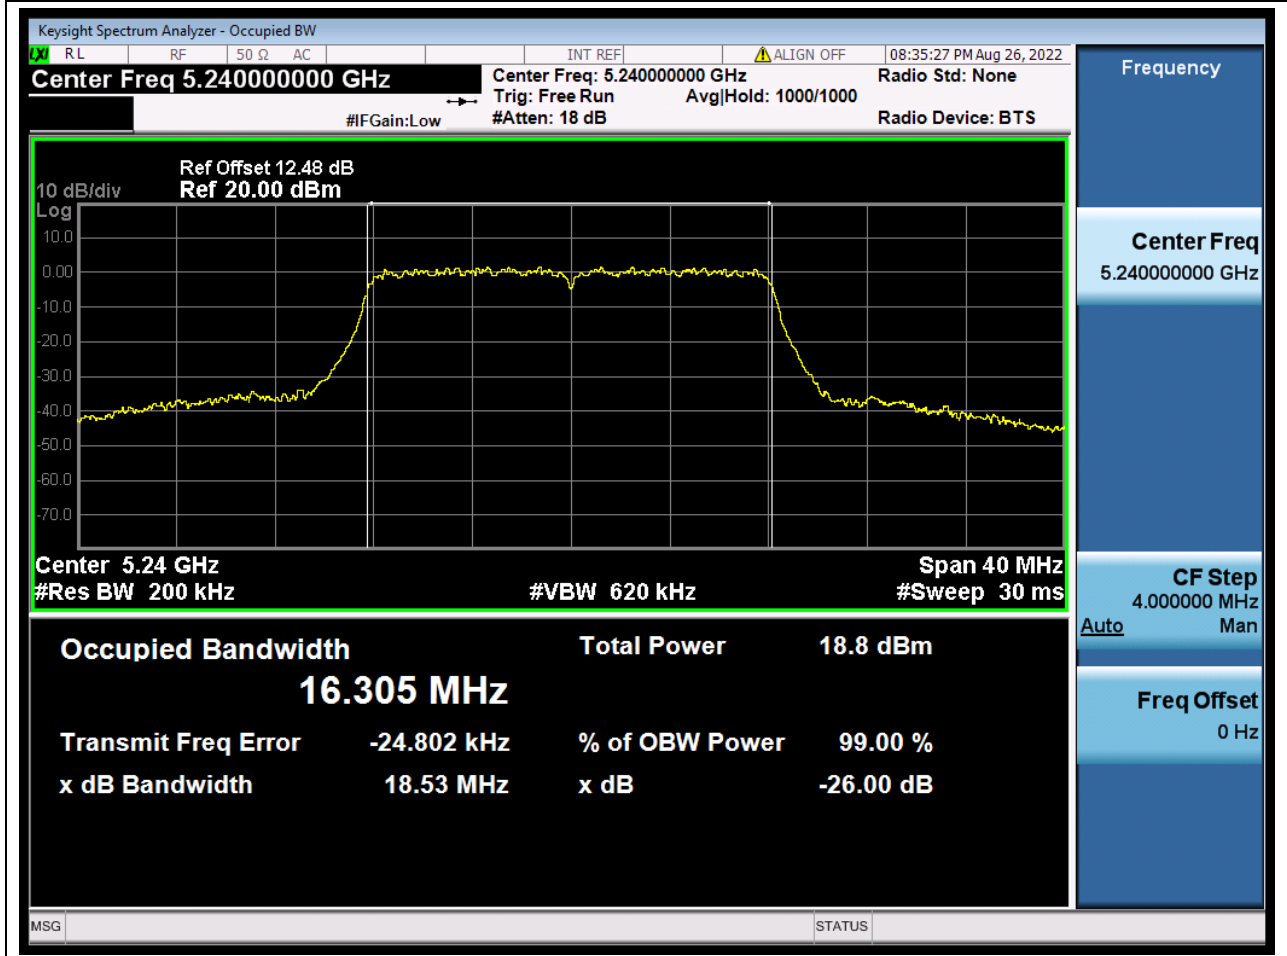

3. 802.11a_20M_U-NII-1_H

3.1. A.2-26dB Bandwidth(NTNV)

Center Frequency (MHz)	XdB Down	RBW (MHz)	Detector	Limit (MHz)	XdB BandWidth (MHz)	Verdict
5240	26	0.2	Peak	0	18.52975	Unknow