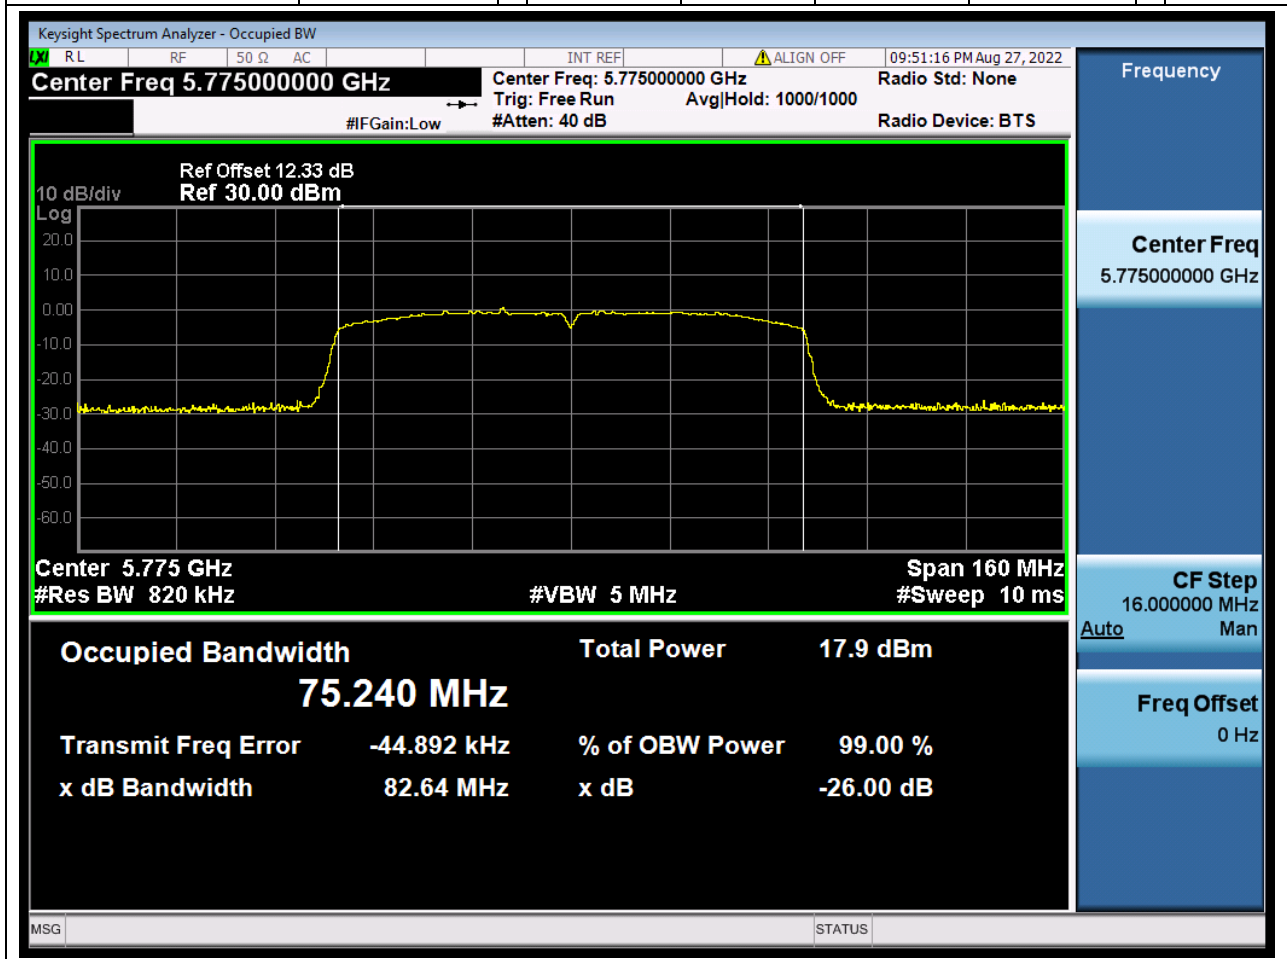

28. 802.11ac_80M_U-NII-3_M

28.1. A.2.2-99% Bandwidth(NTNV)

Center Frequency (MHz)	OBW Power (%)	RBW (MHz)	Detector	Limit (MHz)	OBW (MHz)	Verdict
5775	99	0.82	Peak	0	75.239694	Unknow