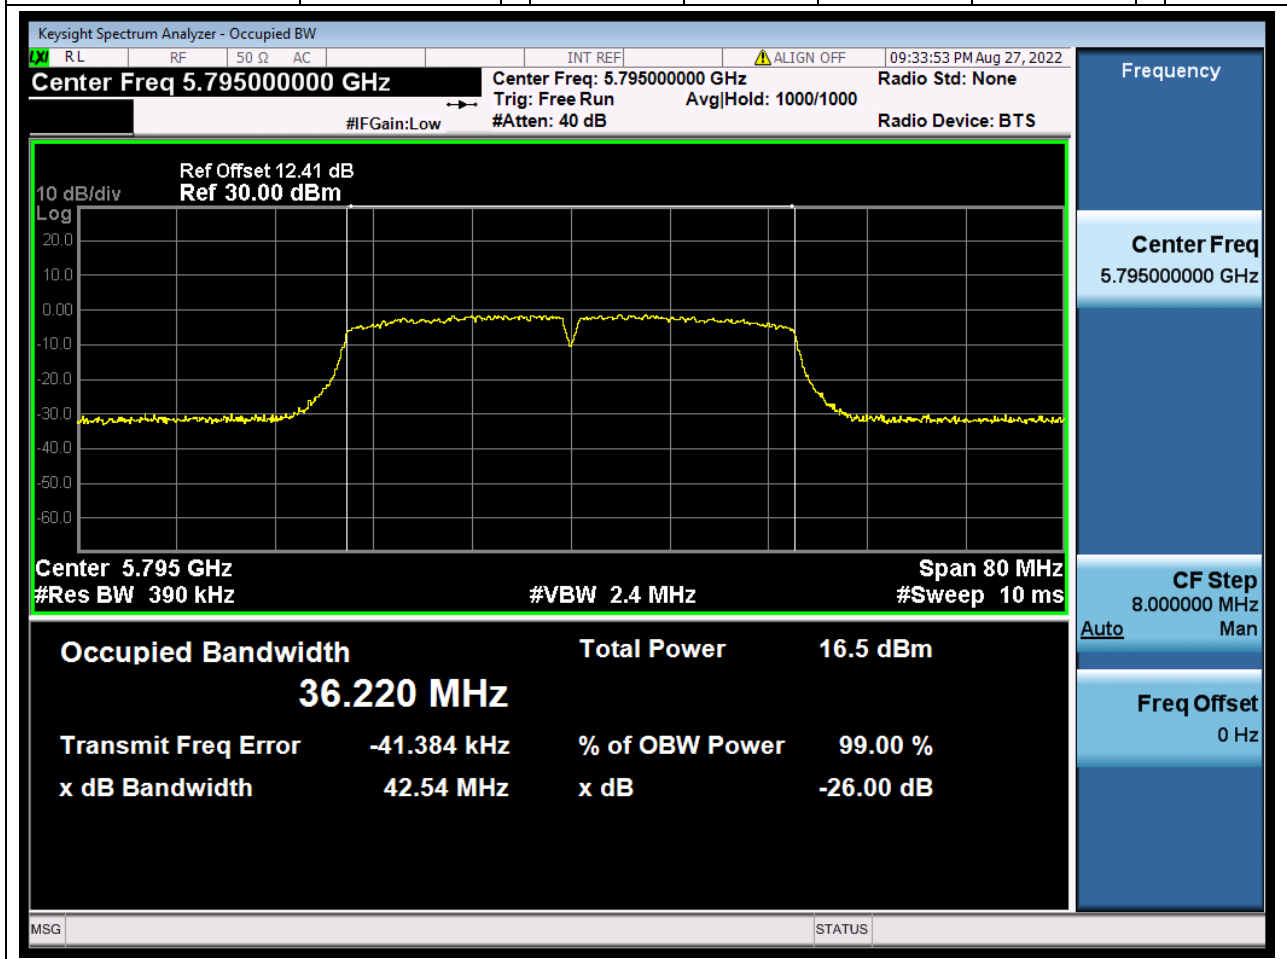

22. 802.11n_40M_U-NII-3_H

22.1. A.2.2-99% Bandwidth(NTNV)

Center Frequency (MHz)	OBW Power (%)	RBW (MHz)	Detector	Limit (MHz)	OBW (MHz)	Verdict
5795	99	0.39	Peak	0	36.22018	Unknown