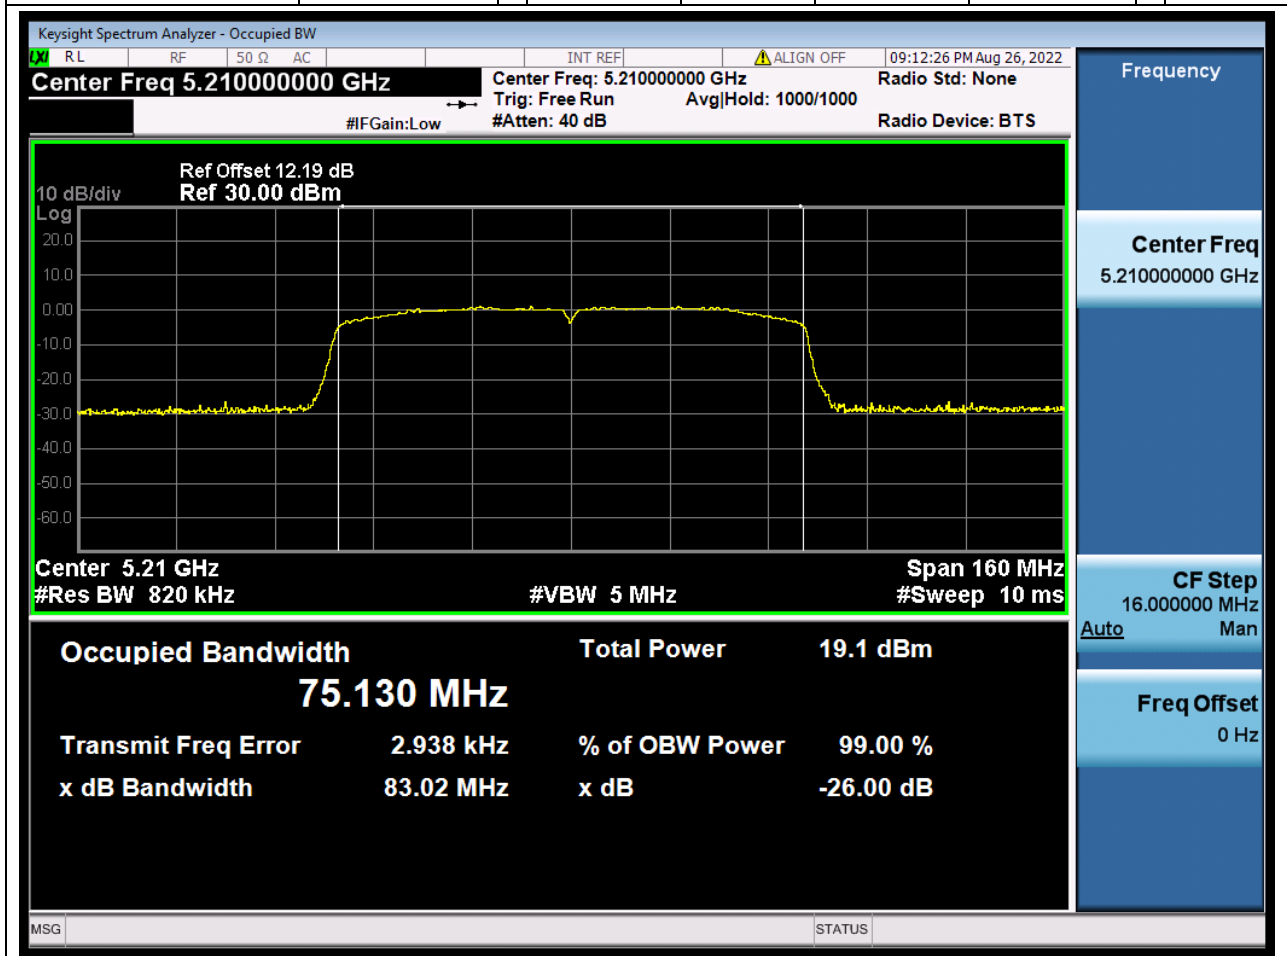

14. 802.11ac_80M_U-NII-1_M

14.1. A.2.2-99% Bandwidth(NTNV)

Center Frequency (MHz)	OBW Power (%)	RBW (MHz)	Detector	Limit (MHz)	OBW (MHz)	Verdict
5210	99	0.82	Peak	0	75.130312	Unknow