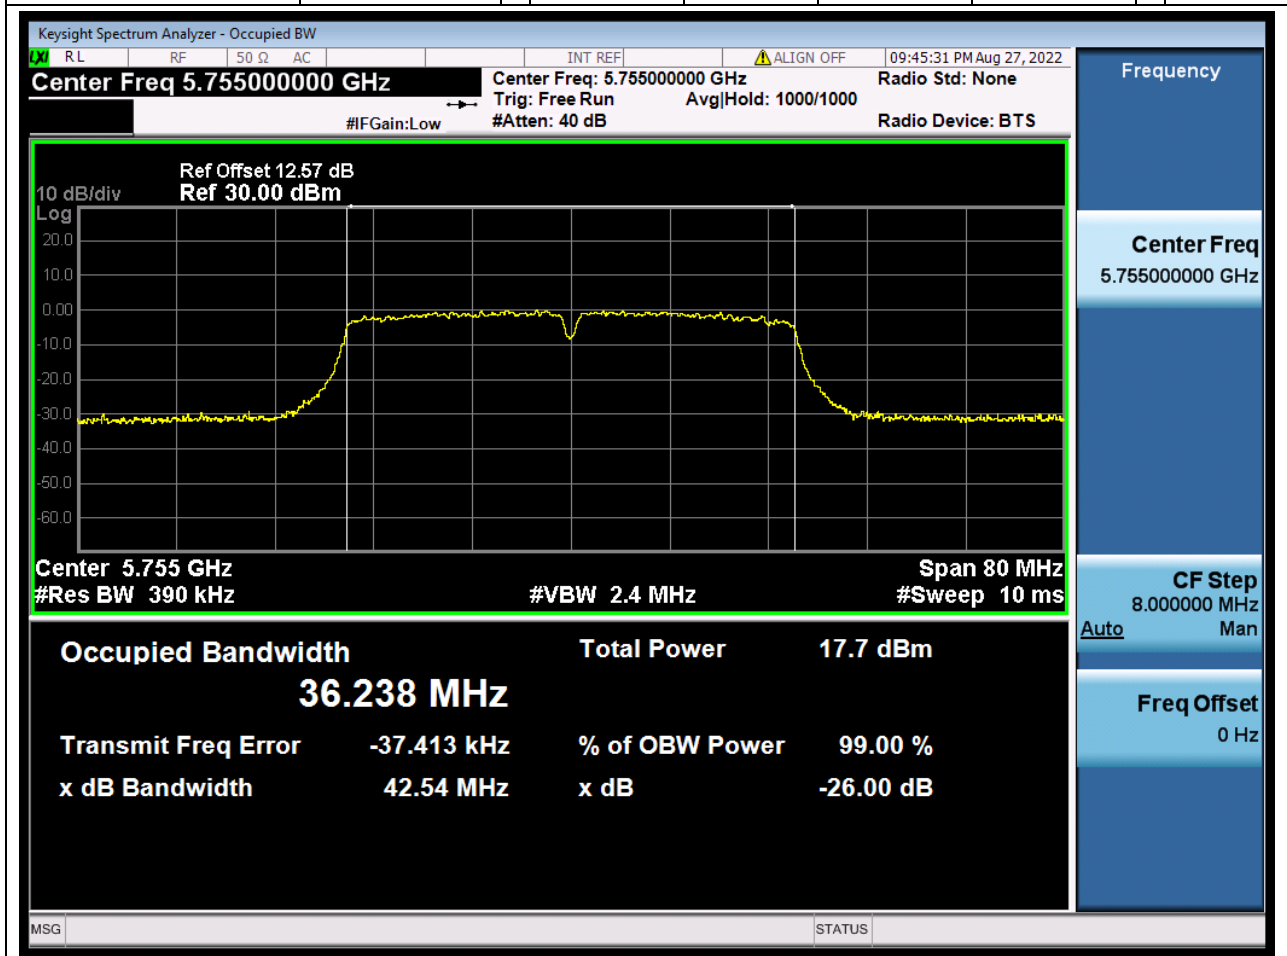

26. 802.11ac_40M_U-NII-3_L

26.1. A.2.2-99% Bandwidth(NTNV)

Center Frequency (MHz)	OBW Power (%)	RBW (MHz)	Detector	Limit (MHz)	OBW (MHz)	Verdict
5755	99	0.39	Peak	0	36.23783	Unknown