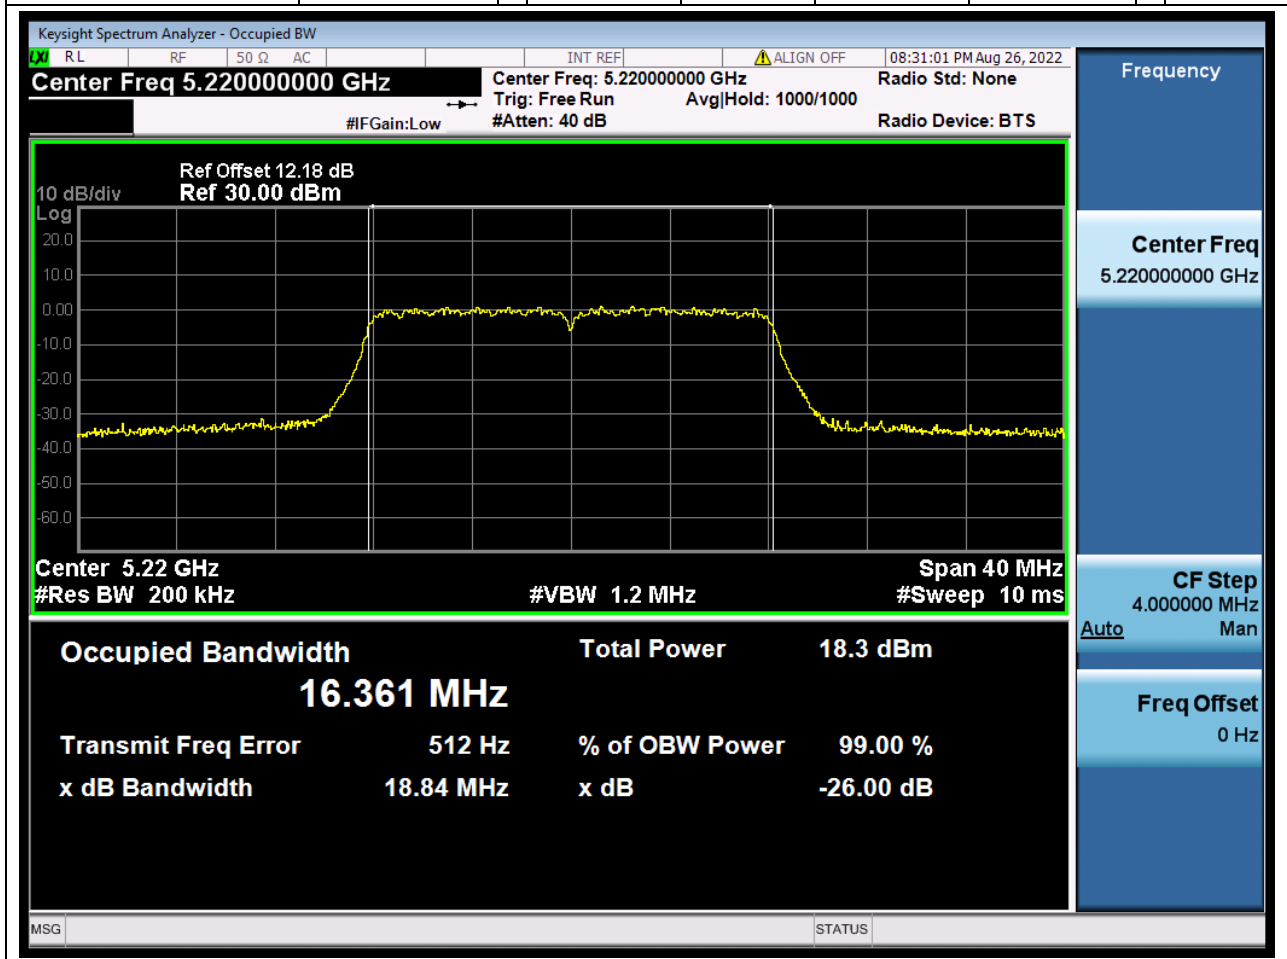

2. 802.11a_20M_U-NII-1_M

2.1. A.2.2-99% Bandwidth(NTNV)

Center Frequency (MHz)	OBW Power (%)	RBW (MHz)	Detector	Limit (MHz)	OBW (MHz)	Verdict
5220	99	0.2	Peak	0	16.360554	Unknow