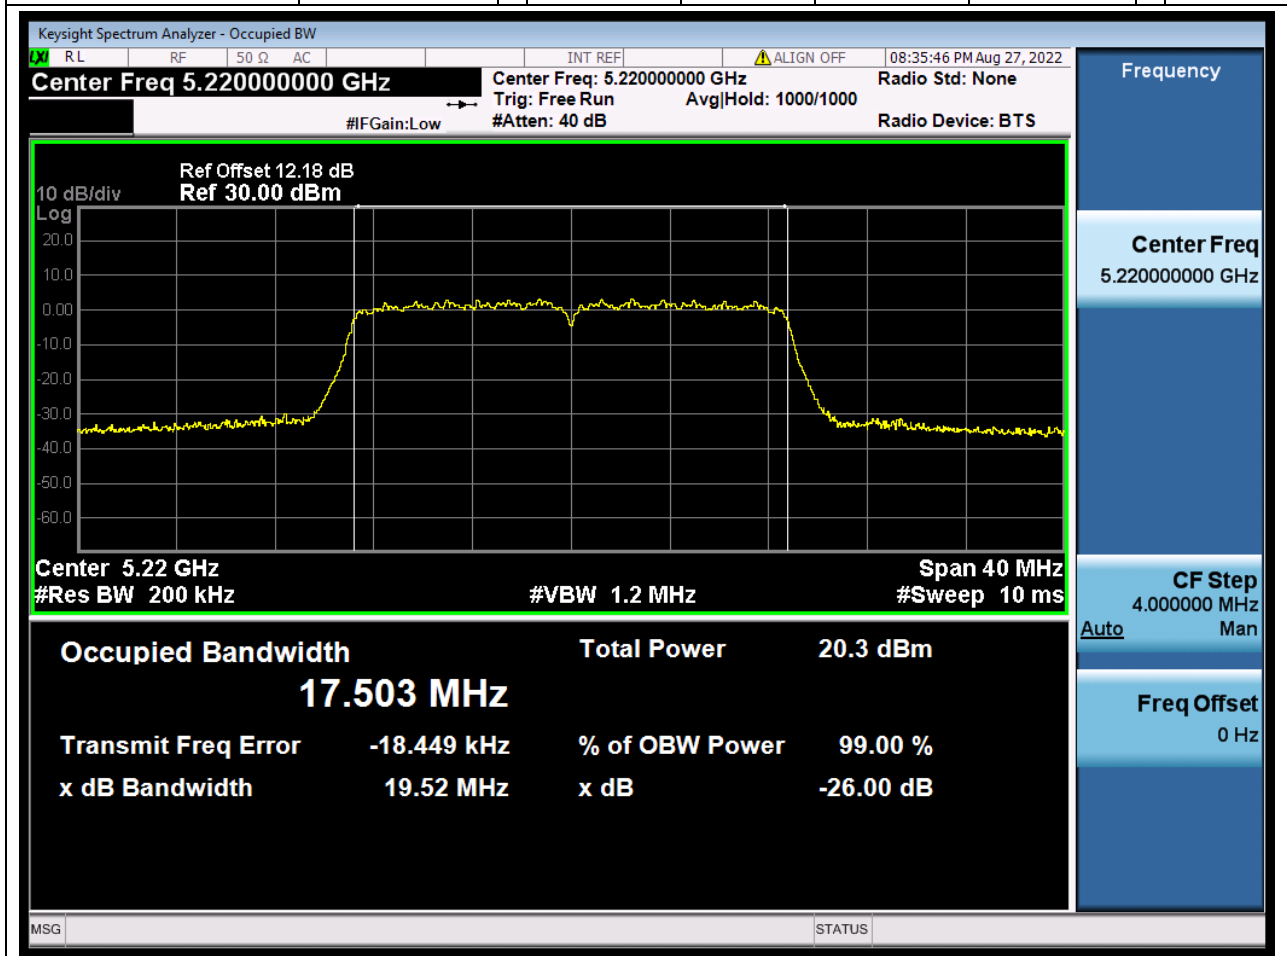

5. 802.11n_20M_U-NII-1_M

5.1. A.2.2-99% Bandwidth(NTNV)

Center Frequency (MHz)	OBW Power (%)	RBW (MHz)	Detector	Limit (MHz)	OBW (MHz)	Verdict
5220	99	0.2	Peak	0	17.502868	Unknown