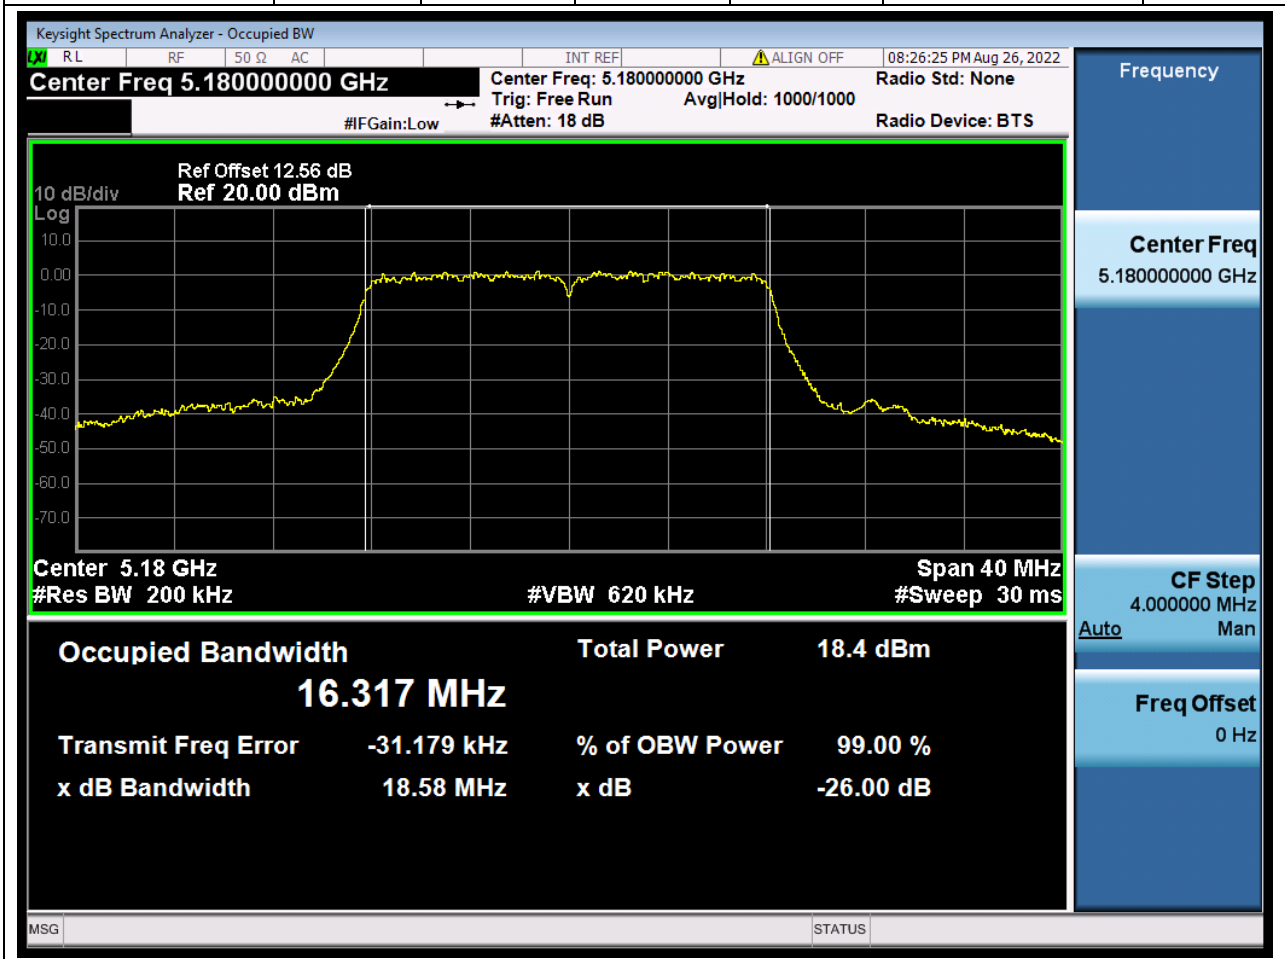

A.2 Emission Bandwidth & 99% Bandwidth

Main Antenna

1. 802.11a_20M_U-NII-1_L

1.1. A.2-26dB Bandwidth(NTNV)

Center Frequency (MHz)	XdB Down	RBW (MHz)	Detector	Limit (MHz)	XdB BandWidth (MHz)	Verdict
5180	26	0.2	Peak	0	18.579795	Unknow