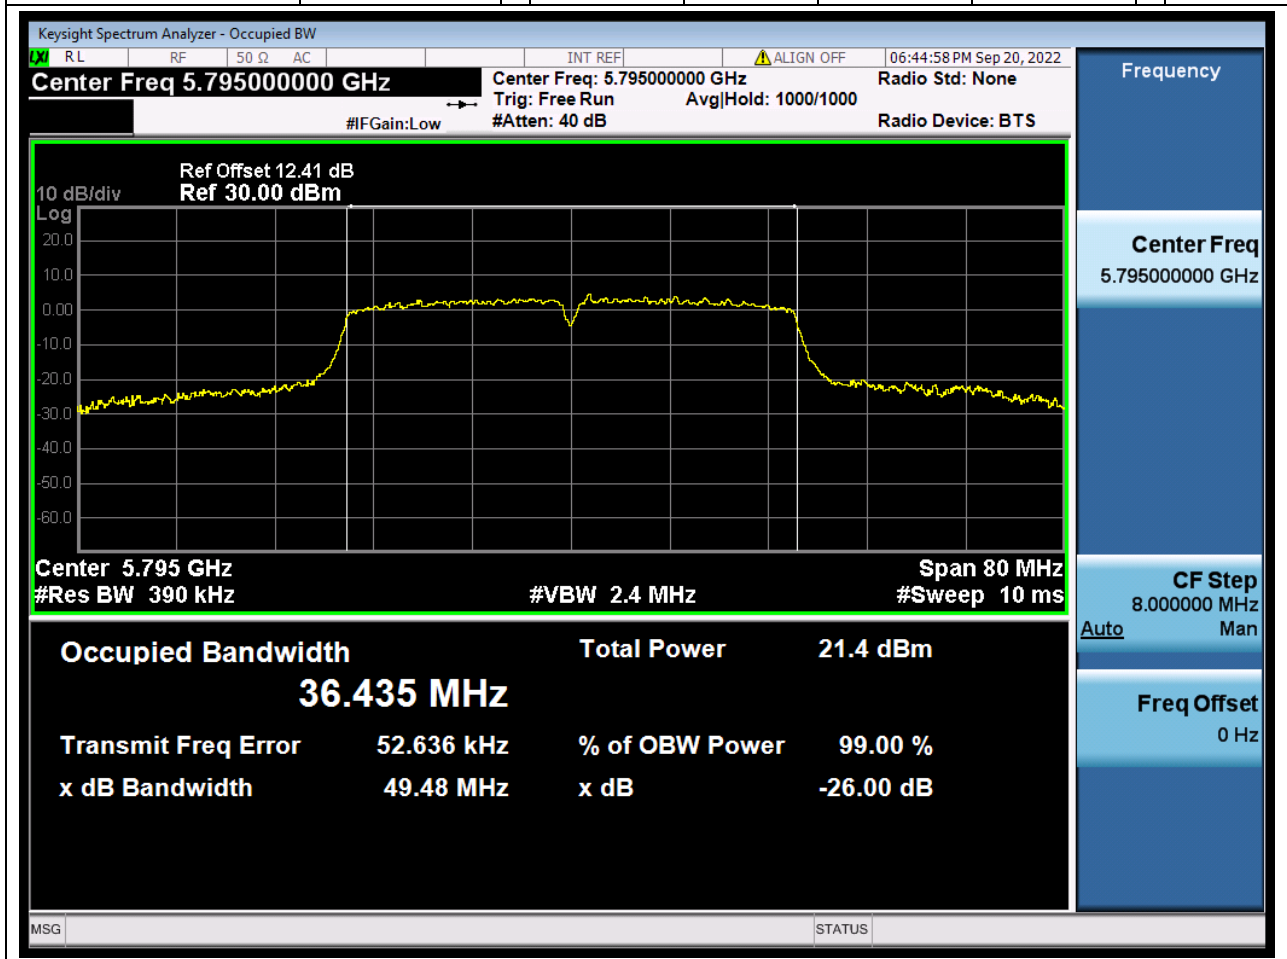

22. 802.11n_40M_U-NII-3_H

22.2. A.2.2-99% Bandwidth(NTNV)

Center Frequency (MHz)	OBW Power (%)	RBW (MHz)	Detector	Limit (MHz)	OBW (MHz)	Verdict
5795	99	0.39	Peak	0	36.43534	Unknow