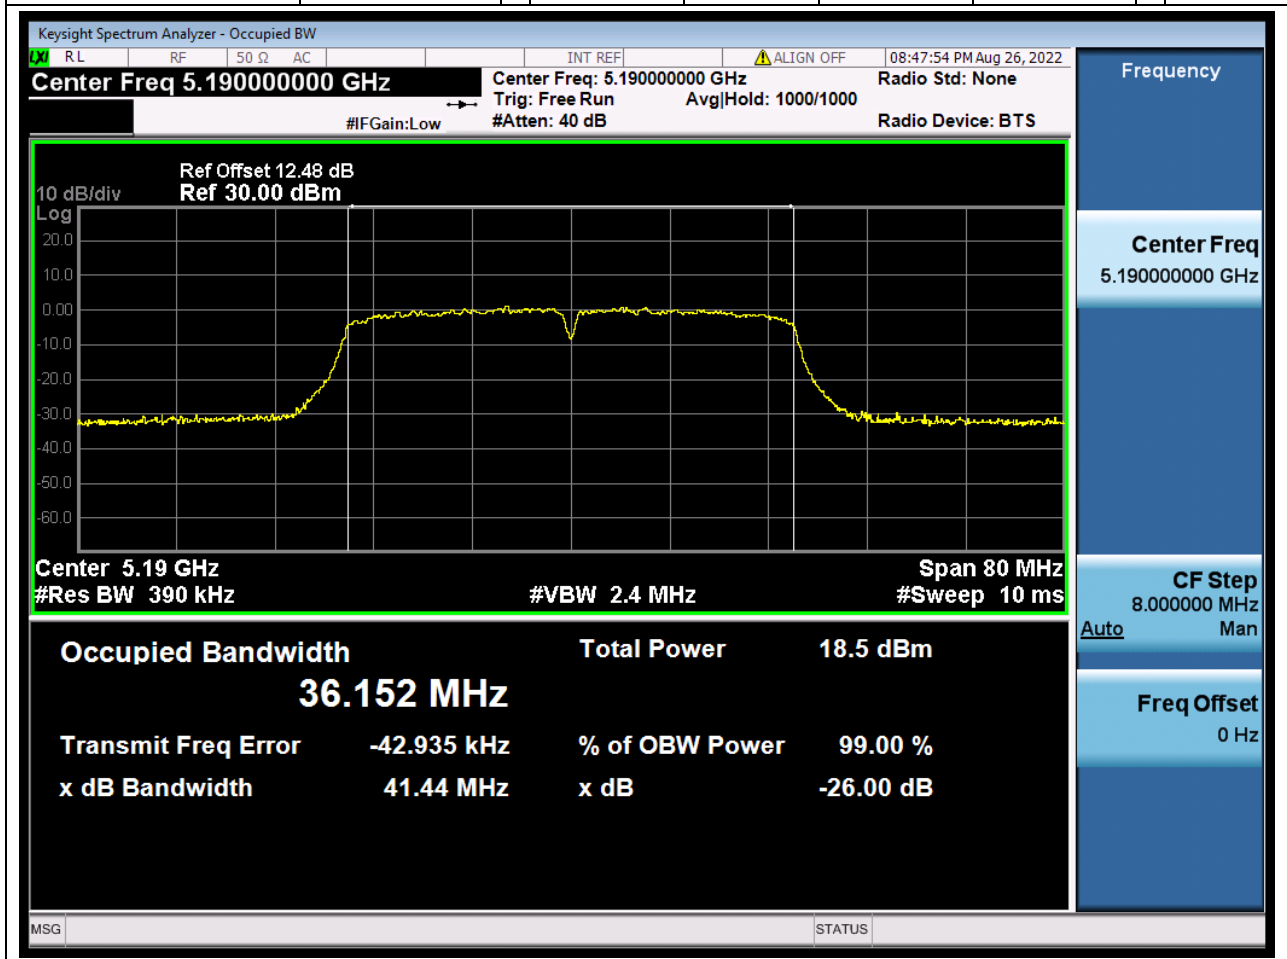

7. 802.11n_40M_U-NII-1_L

7.1. A.2.2-99% Bandwidth(NTNV)

Center Frequency (MHz)	OBW Power (%)	RBW (MHz)	Detector	Limit (MHz)	OBW (MHz)	Verdict
5190	99	0.39	Peak	0	36.15211	Unknow