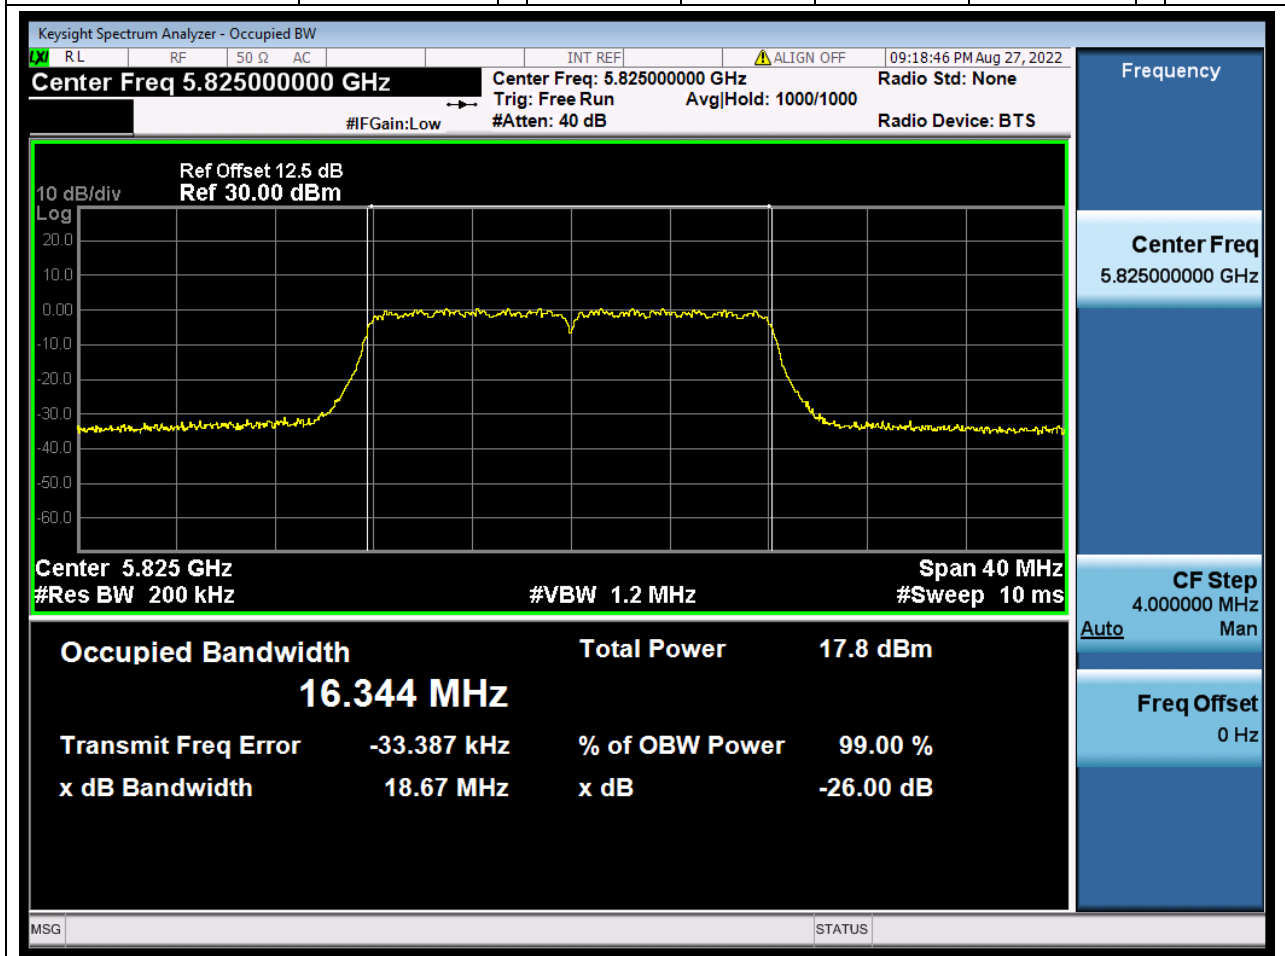

17. 802.11a_20M_U-NII-3_H

17.1. A.2.2-99% Bandwidth(NTNV)

Center Frequency (MHz)	OBW Power (%)	RBW (MHz)	Detector	Limit (MHz)	OBW (MHz)	Verdict
5825	99	0.2	Peak	0	16.343571	Unknow