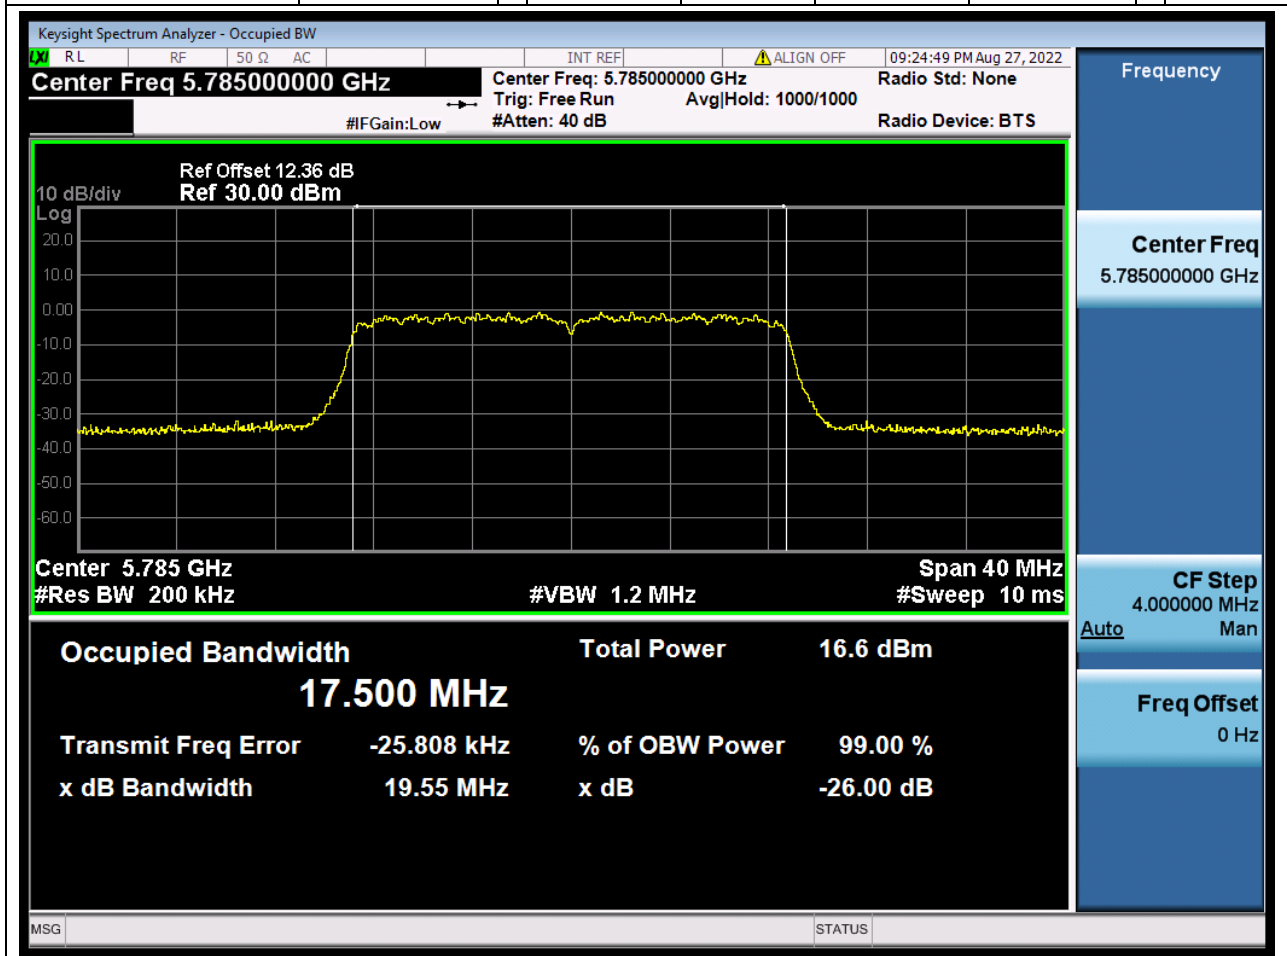

19. 802.11n_20M_U-NII-3_M

19.1. A.2.2-99% Bandwidth(NTNV)

Center Frequency (MHz)	OBW Power (%)	RBW (MHz)	Detector	Limit (MHz)	OBW (MHz)	Verdict
5785	99	0.2	Peak	0	17.499562	Unknow