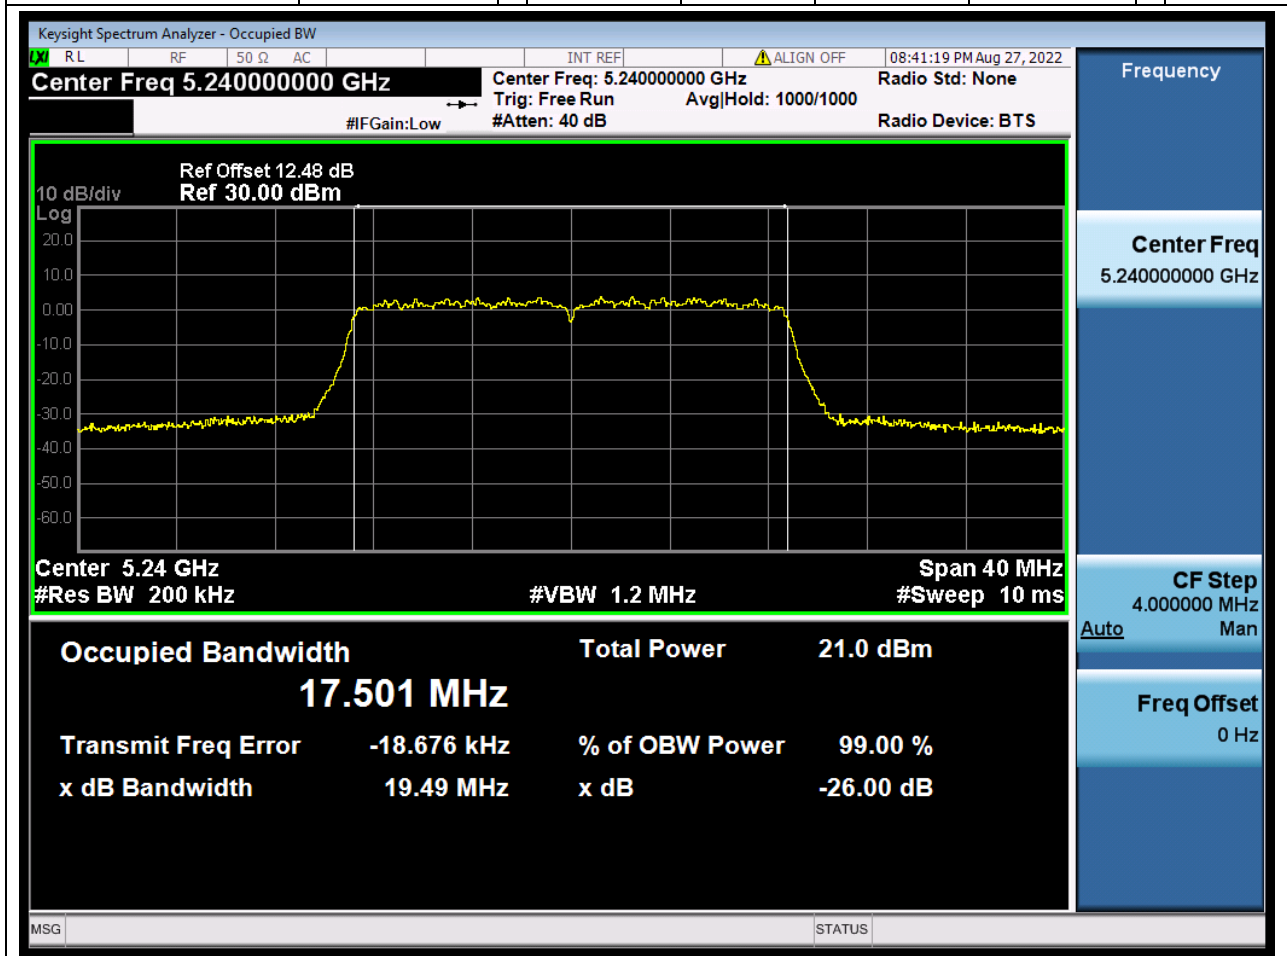

6. 802.11n_20M_U-NII-1_H

6.1. A.2.2-99% Bandwidth(NTNV)

Center Frequency (MHz)	OBW Power (%)	RBW (MHz)	Detector	Limit (MHz)	OBW (MHz)	Verdict
5240	99	0.2	Peak	0	17.501406	Unknown