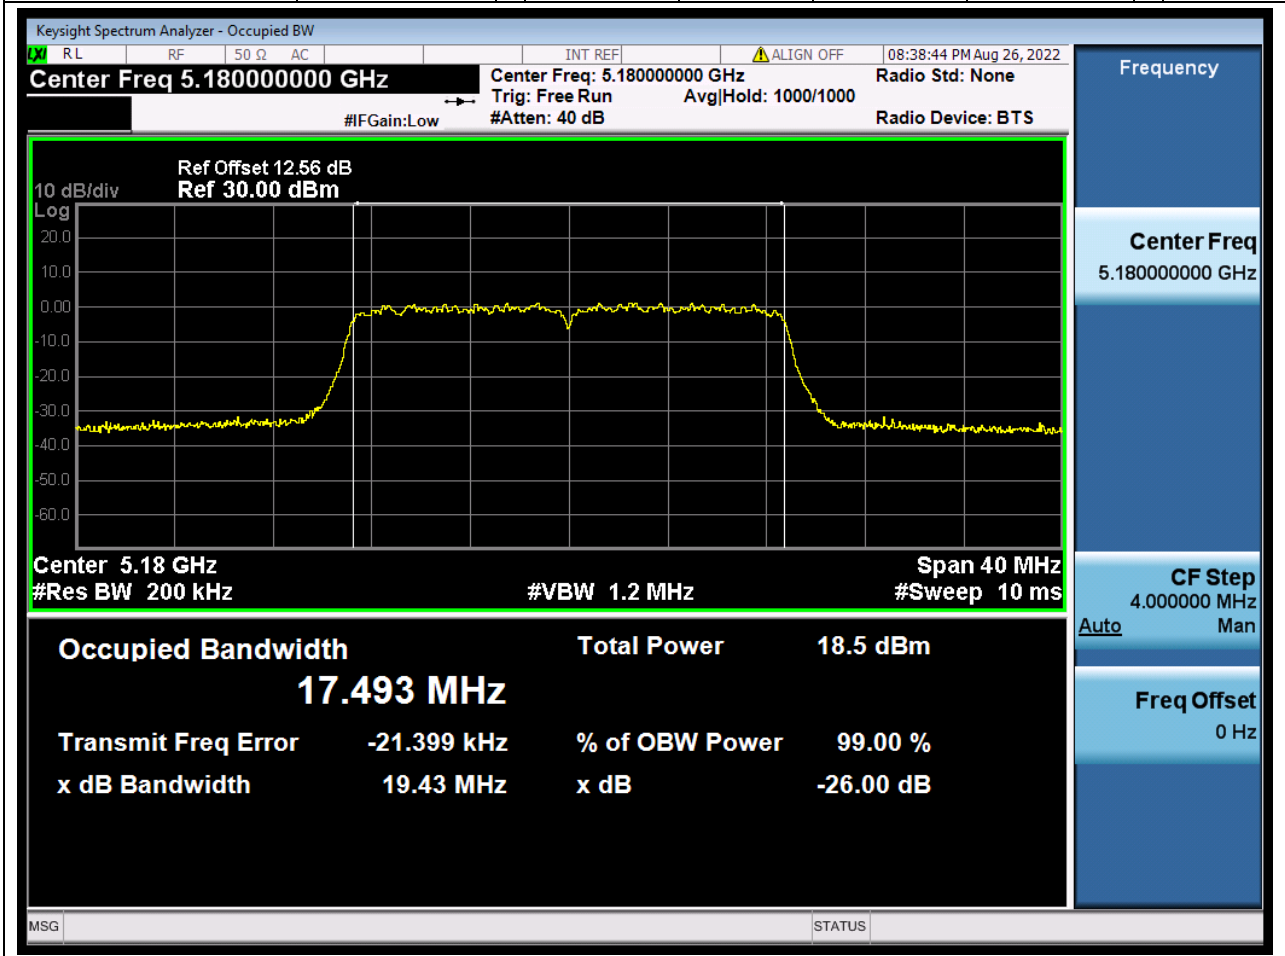

4. 802.11n_20M_U-NII-1_L

4.1. A.2.2-99% Bandwidth(NTNV)

Center Frequency (MHz)	OBW Power (%)	RBW (MHz)	Detector	Limit (MHz)	OBW (MHz)	Verdict
5180	99	0.2	Peak	0	17.493357	Unknow