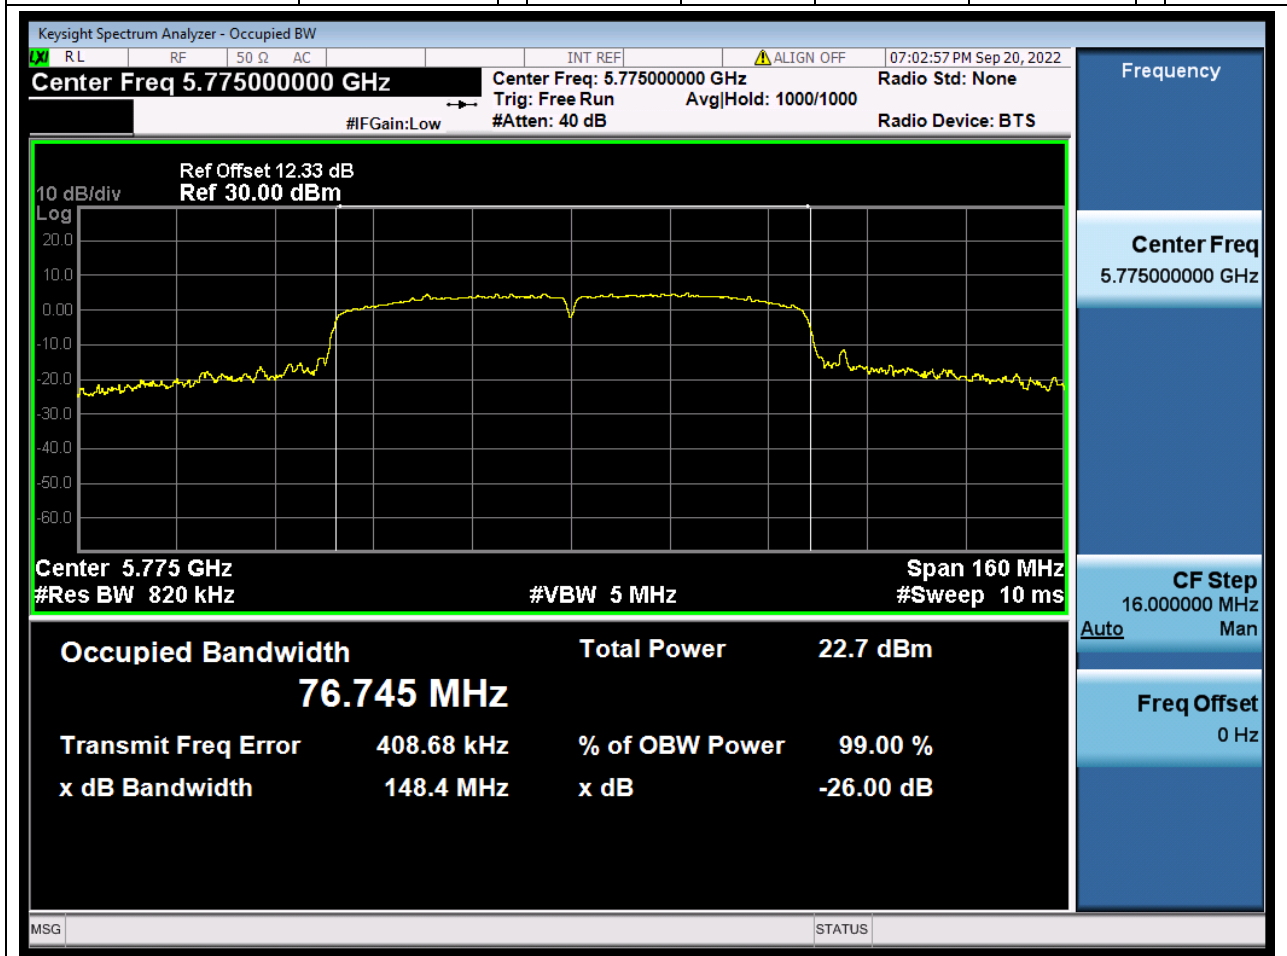

28. 802.11ac_80M_U-NII-3_M

28.2. A.2.2-99% Bandwidth(NTNV)

Center Frequency (MHz)	OBW Power (%)	RBW (MHz)	Detector	Limit (MHz)	OBW (MHz)	Verdict
5775	99	0.82	Peak	0	76.744642	Unknow