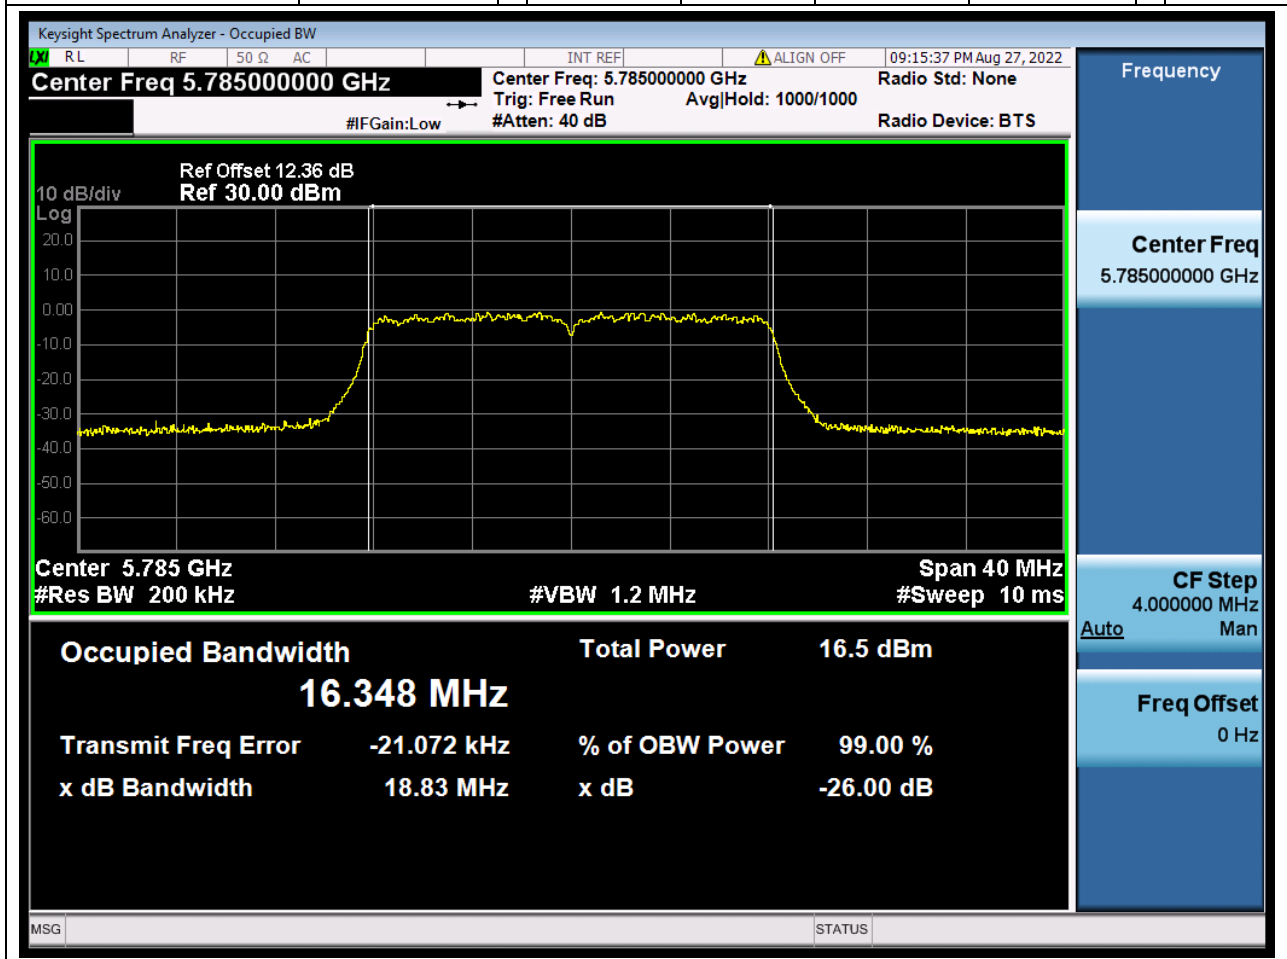

16. 802.11a_20M_U-NII-3_M

16.1. A.2.2-99% Bandwidth(NTNV)

Center Frequency (MHz)	OBW Power (%)	RBW (MHz)	Detector	Limit (MHz)	OBW (MHz)	Verdict
5785	99	0.2	Peak	0	16.348334	Unknow