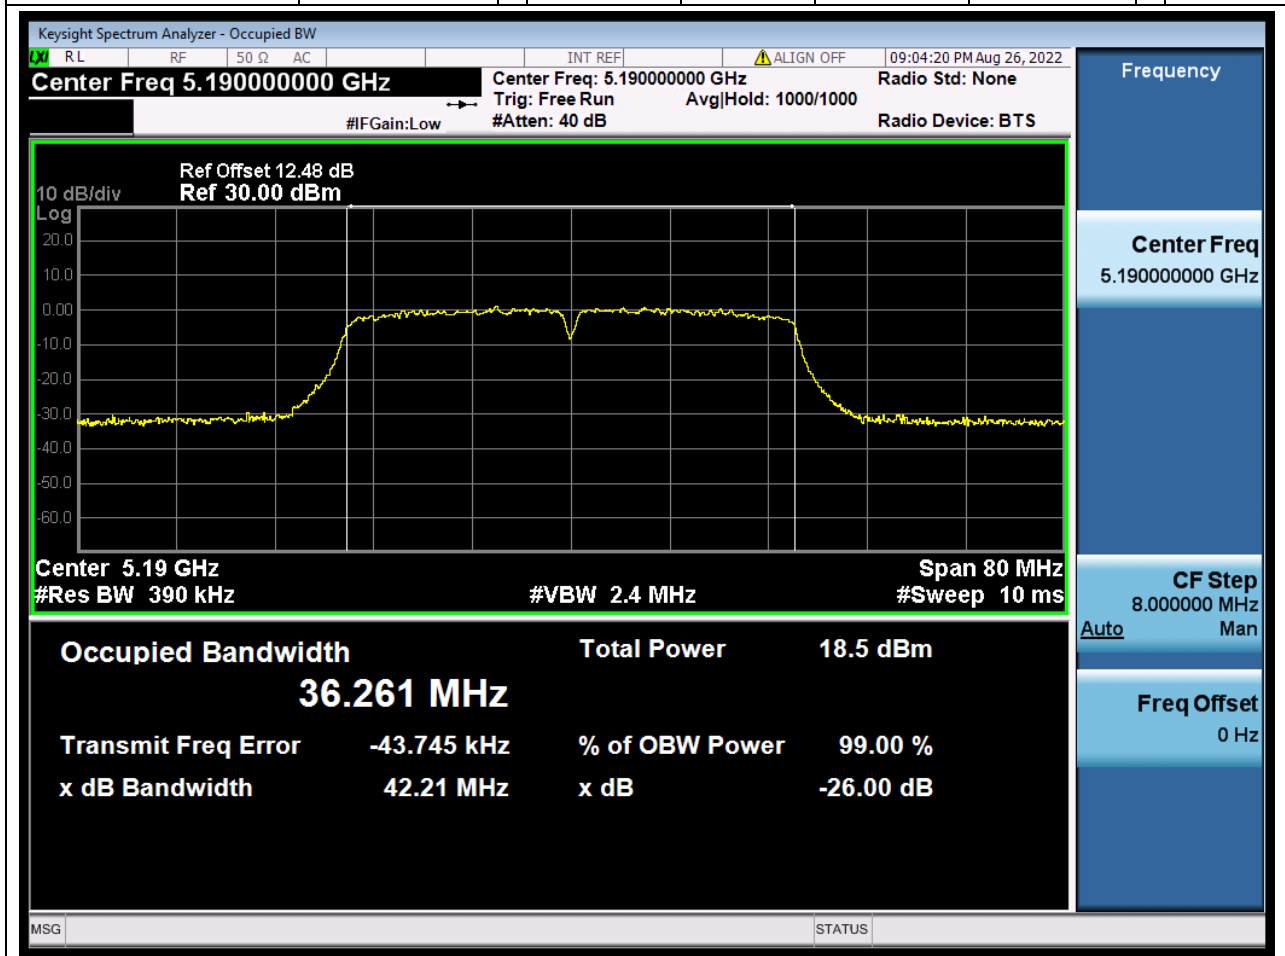

12. 802.11ac_40M_U-NII-1_L

12.1. A.2.2-99% Bandwidth(NTNV)

Center Frequency (MHz)	OBW Power (%)	RBW (MHz)	Detector	Limit (MHz)	OBW (MHz)	Verdict
5190	99	0.39	Peak	0	36.260928	Unknow