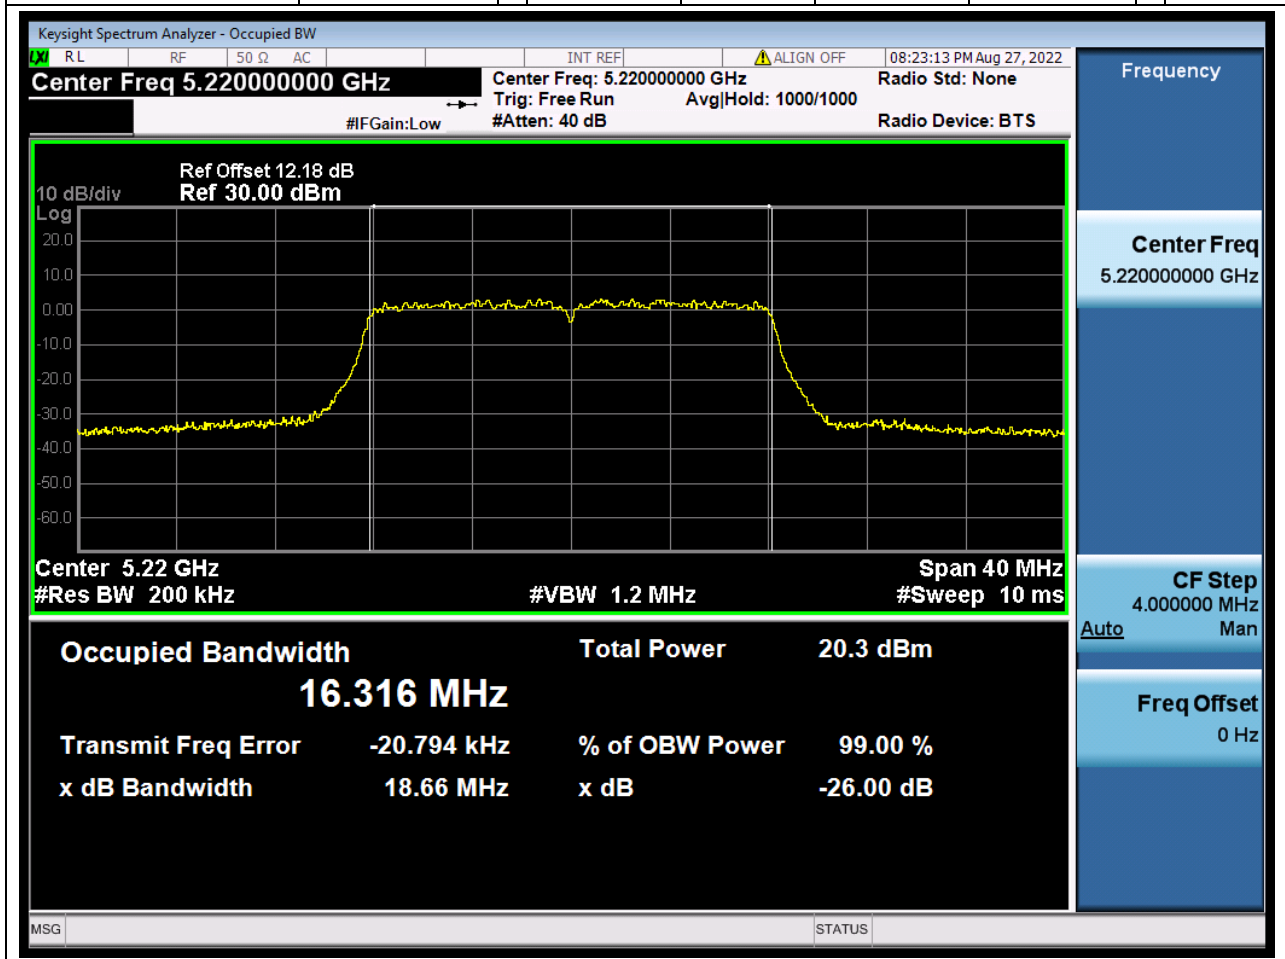

2. 802.11a_20M_U-NII-1_M

2.1. A.2.2-99% Bandwidth(NTNV)

Center Frequency (MHz)	OBW Power (%)	RBW (MHz)	Detector	Limit (MHz)	OBW (MHz)	Verdict
5220	99	0.2	Peak	0	16.316194	Unknown