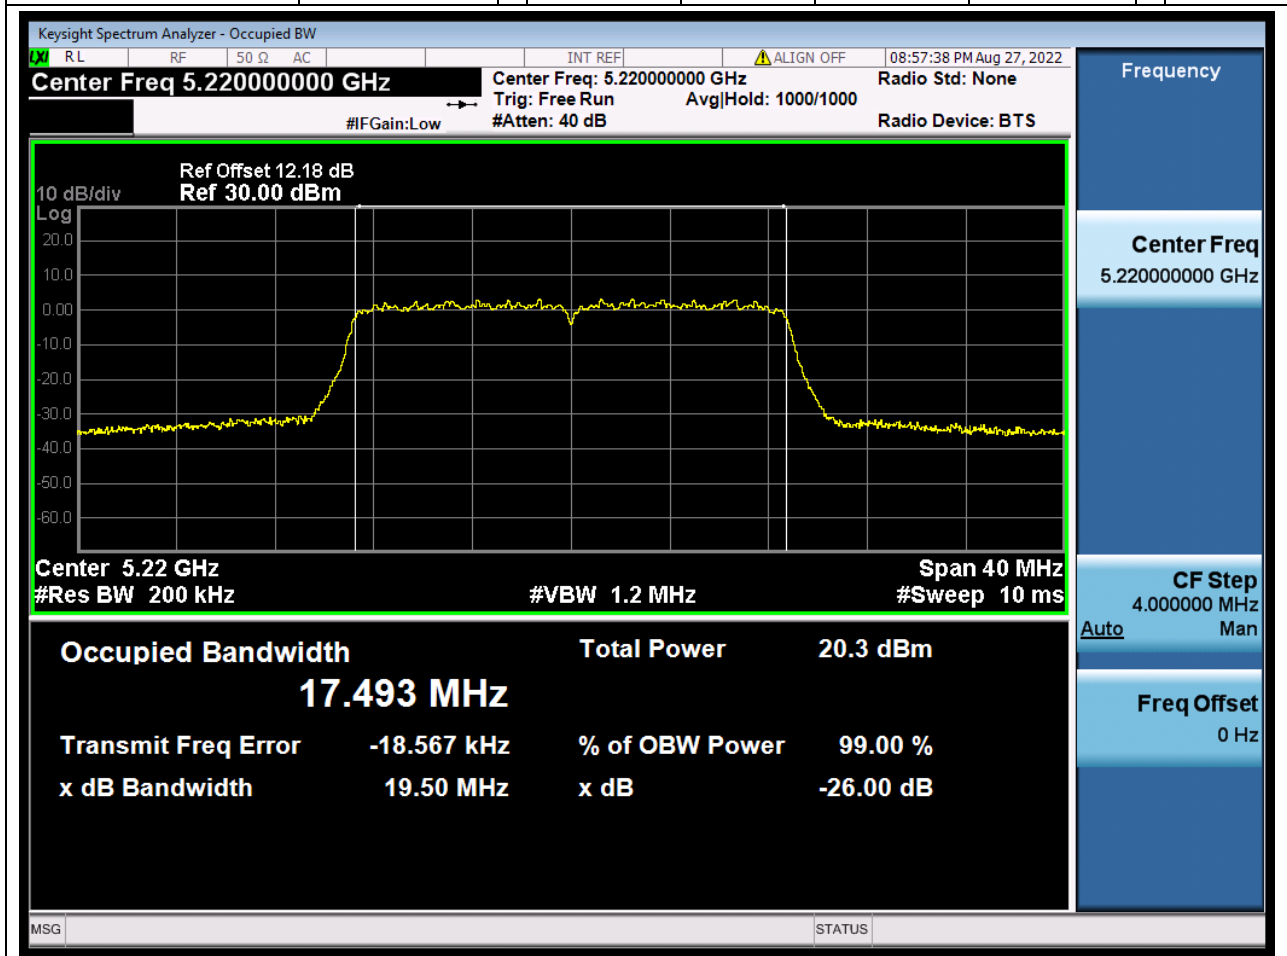

10. 802.11ac_20M_U-NII-1_M

10.1. A.2.2-99% Bandwidth(NTNV)

Center Frequency (MHz)	OBW Power (%)	RBW (MHz)	Detector	Limit (MHz)	OBW (MHz)	Verdict
5220	99	0.2	Peak	0	17.493001	Unknown