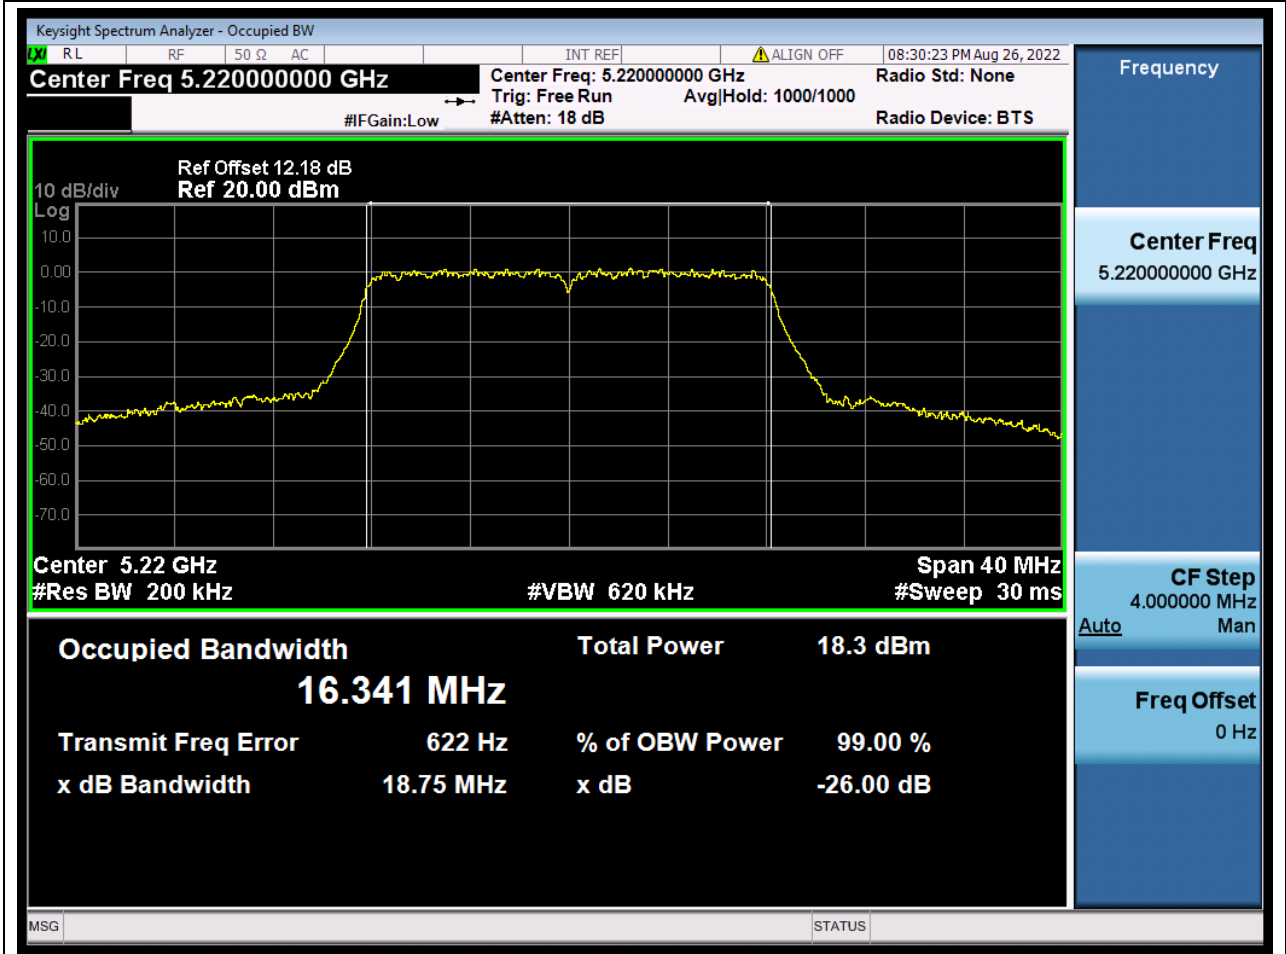

2. 802.11a_20M_U-NII-1_M

2.1. A.2-26dB Bandwidth(NTNV)

Center Frequency (MHz)	XdB Down	RBW (MHz)	Detector	Limit (MHz)	XdB BandWidth (MHz)	Verdict
5220	26	0.2	Peak	0	18.745652	Unknow