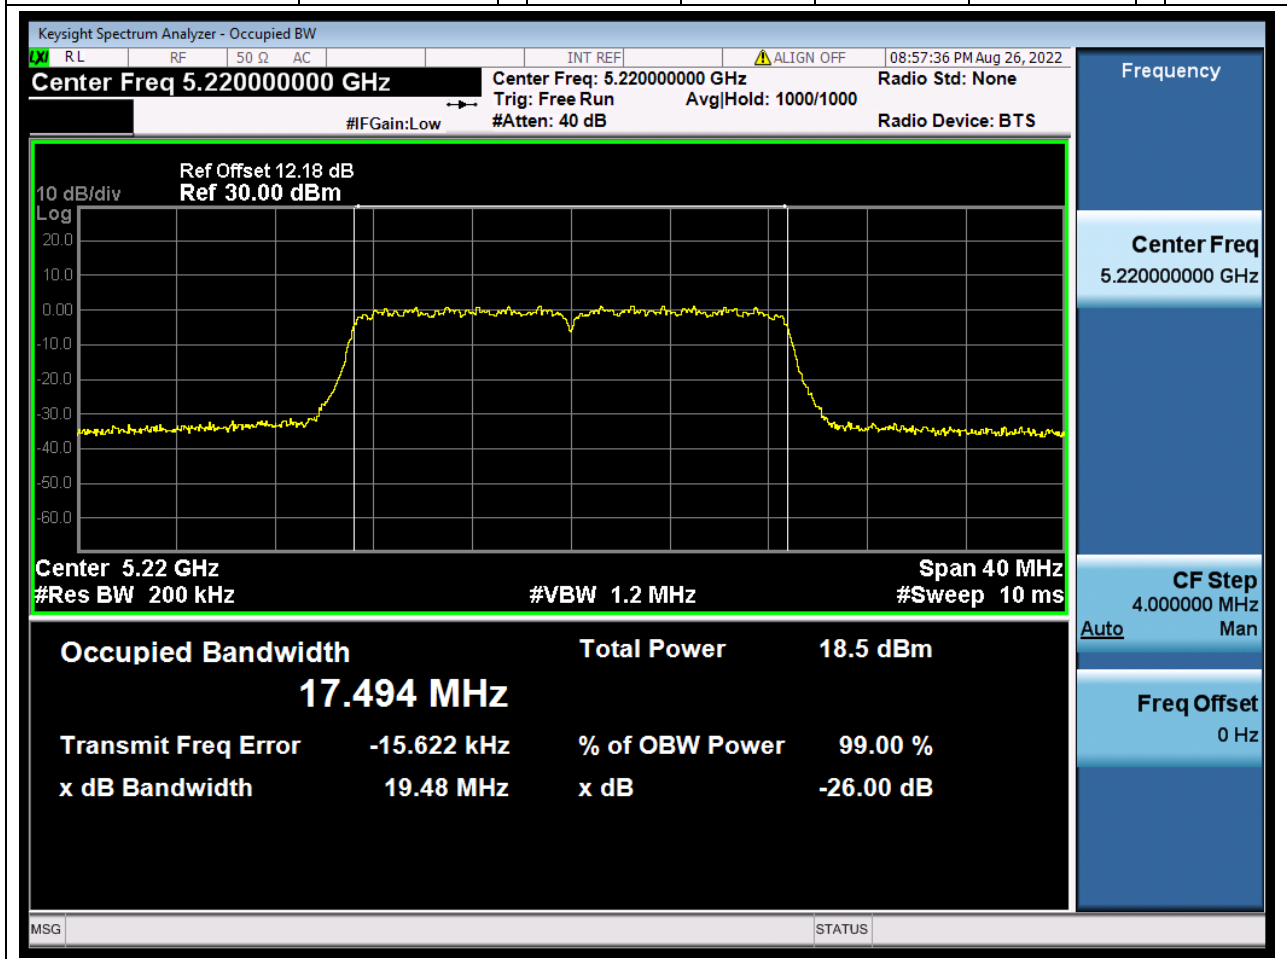

10. 802.11ac_20M_U-NII-1_M

10.1. A.2.2-99% Bandwidth(NTNV)

Center Frequency (MHz)	OBW Power (%)	RBW (MHz)	Detector	Limit (MHz)	OBW (MHz)	Verdict
5220	99	0.2	Peak	0	17.494377	Unknown