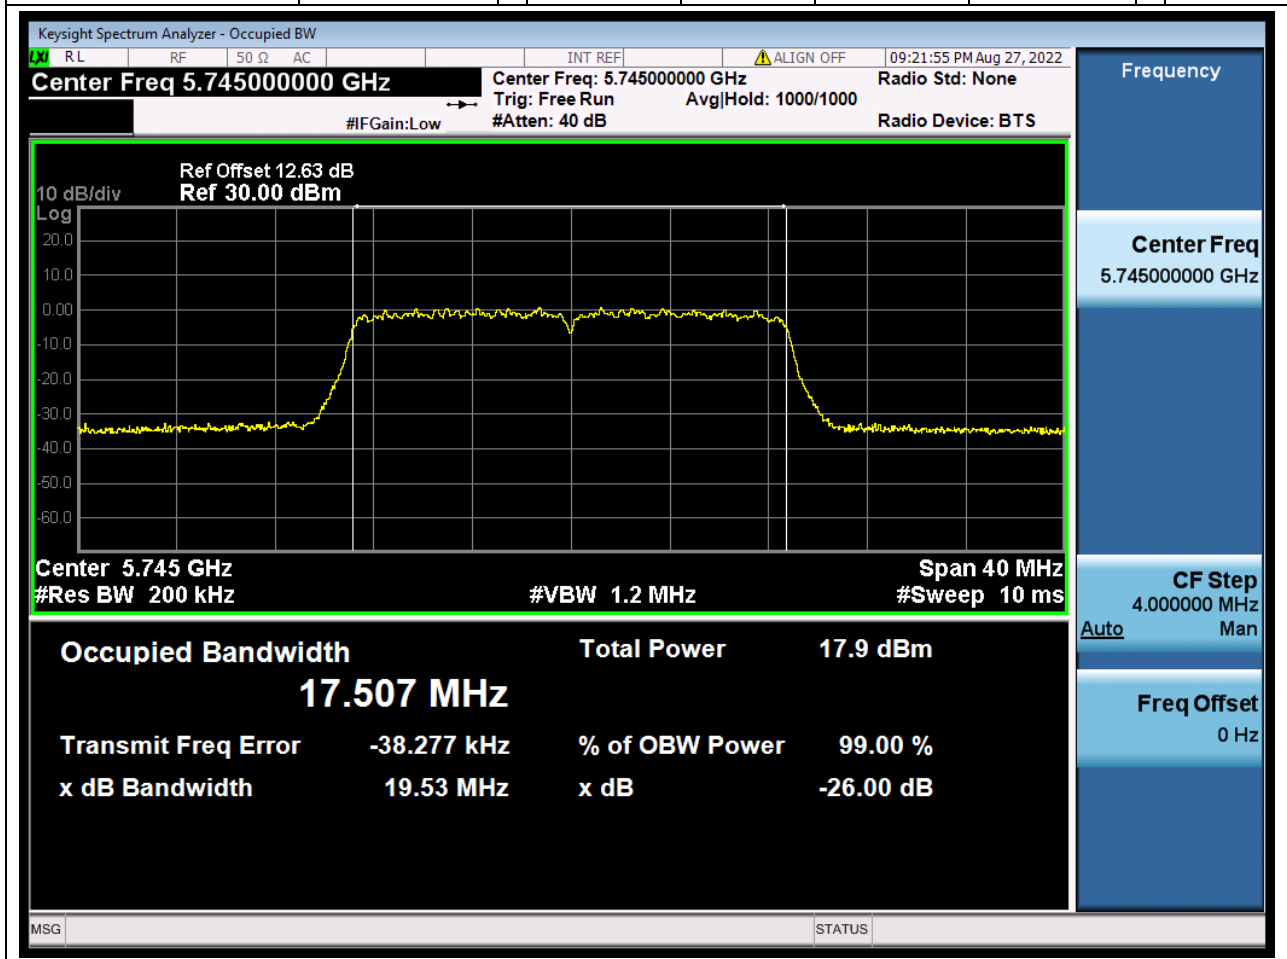

18. 802.11n_20M_U-NII-3_L

18.1. A.2.2-99% Bandwidth(NTNV)

Center Frequency (MHz)	OBW Power (%)	RBW (MHz)	Detector	Limit (MHz)	OBW (MHz)	Verdict
5745	99	0.2	Peak	0	17.507199	Unknow