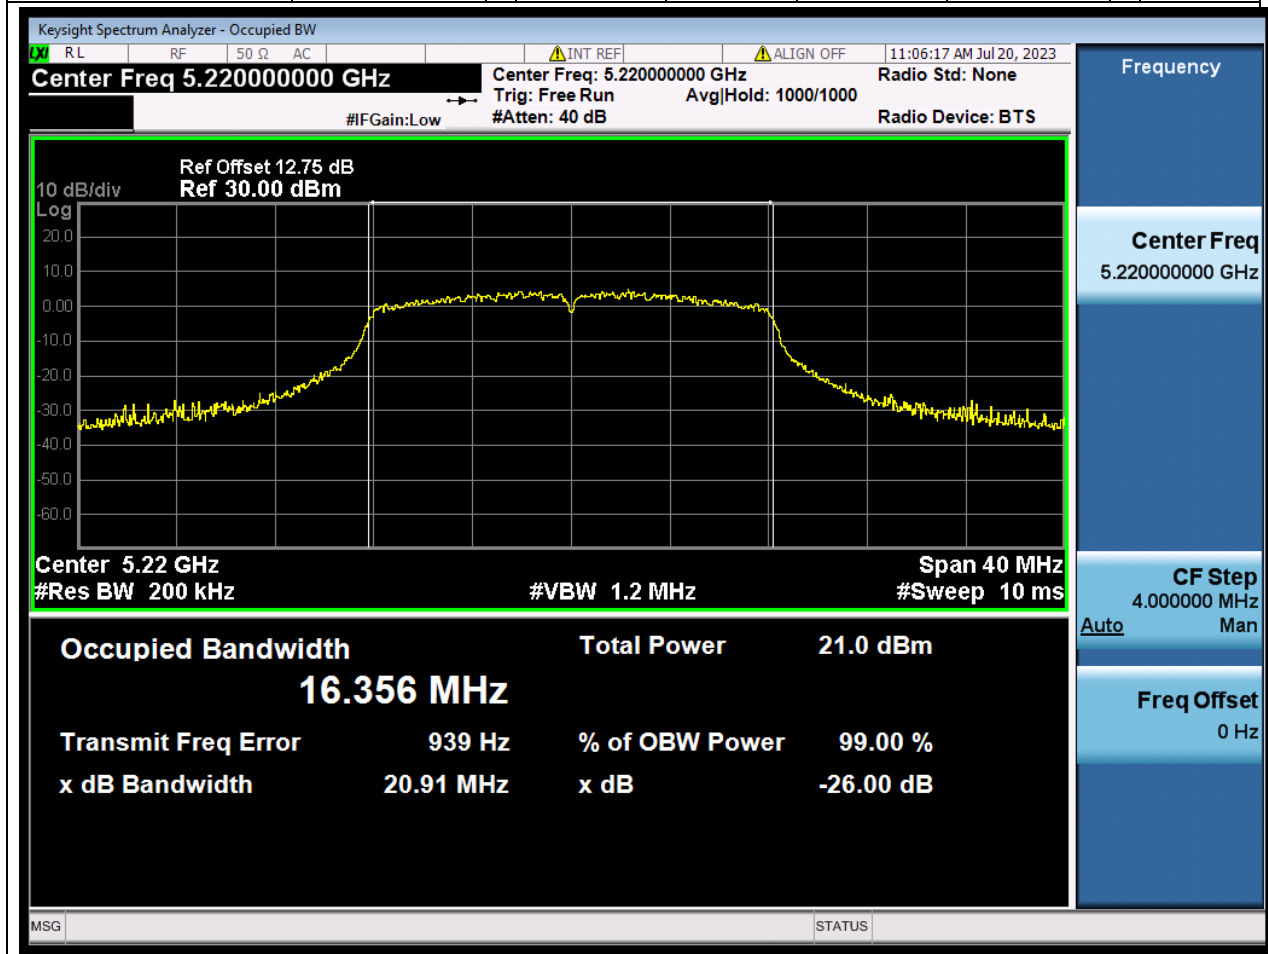

2. 802.11a_20M_U-NII-1_M

2.1. A.2.2-99% Bandwidth(NTNV)

Center Frequency (MHz)	OBW Power (%)	RBW (MHz)	Detector	Limit (MHz)	OBW (MHz)	Verdict
5220	99	0.2	Peak	0	16.356162	Unknown