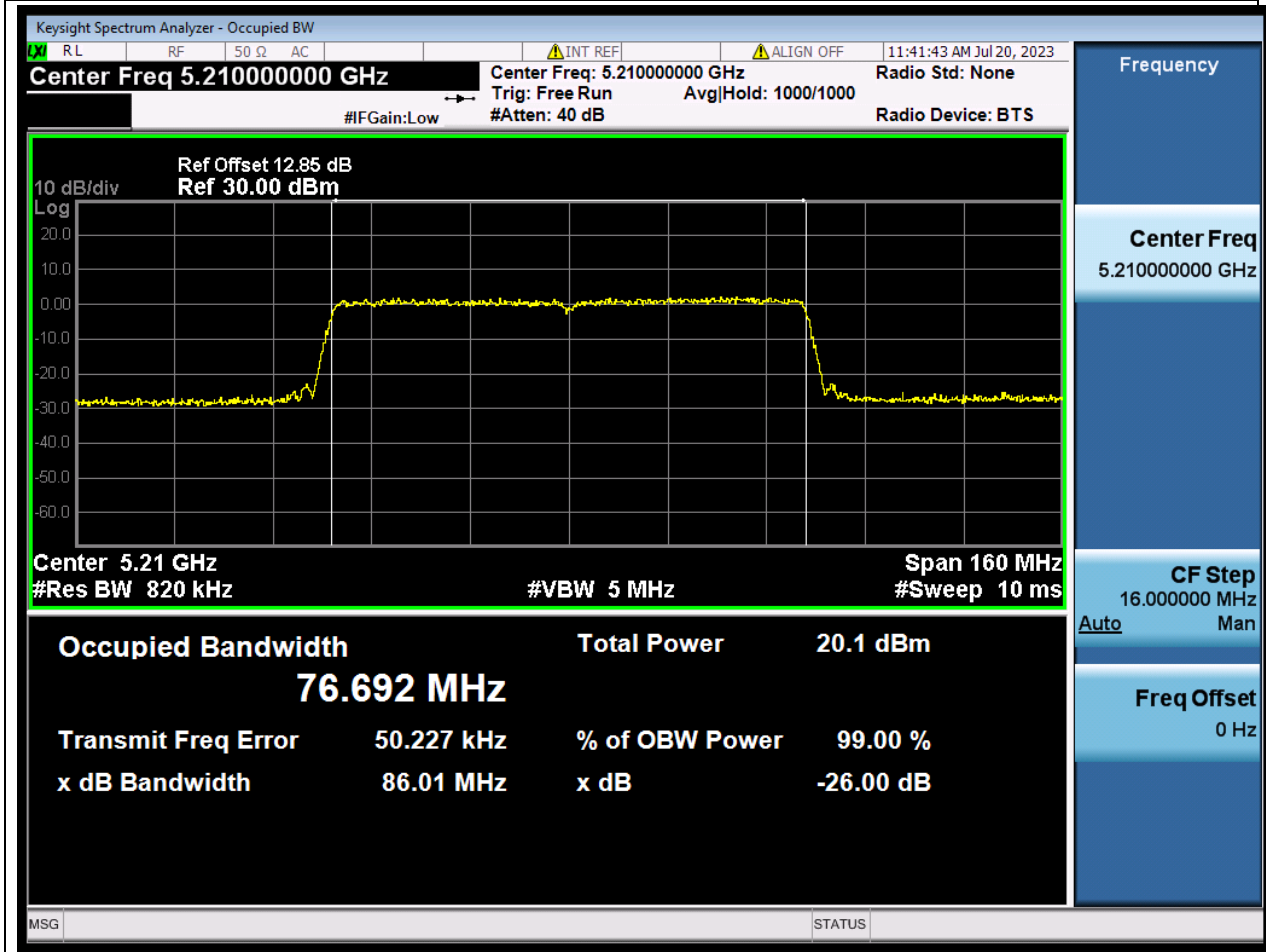

14. 802.11ac_80M_U-NII-1_M

14.1. A.2.2-99% Bandwidth(NTNV)

Center Frequency (MHz)	OBW Power (%)	RBW (MHz)	Detector	Limit (MHz)	OBW (MHz)	Verdict
5210	99	0.82	Peak	0	76.69175	Unknown