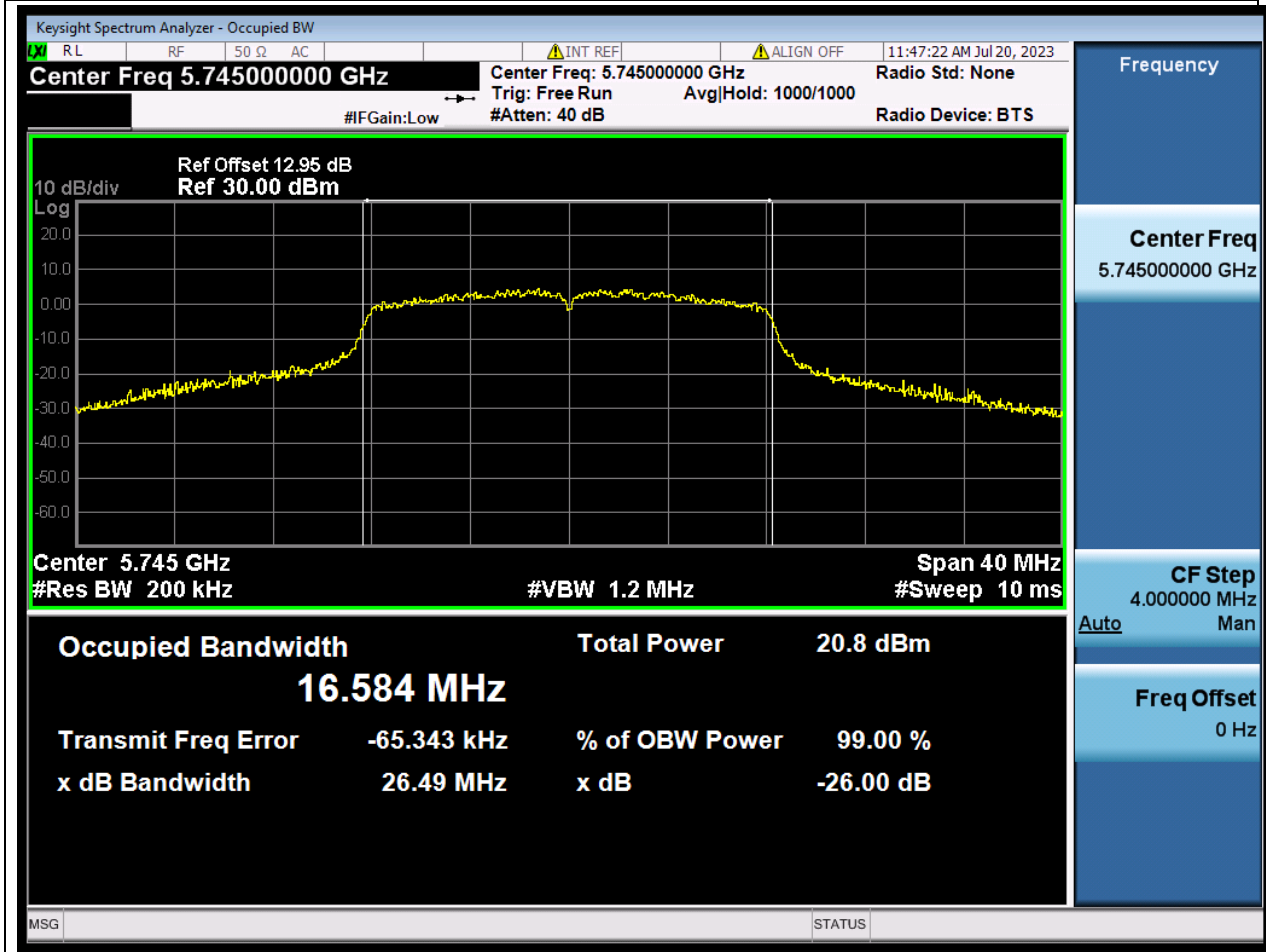

15. 802.11a_20M_U-NII-3_L

15.1. A.2.2-99% Bandwidth(NTNV)

Center Frequency (MHz)	OBW Power (%)	RBW (MHz)	Detector	Limit (MHz)	OBW (MHz)	Verdict
5745	99	0.2	Peak	0	16.584172	Unknown