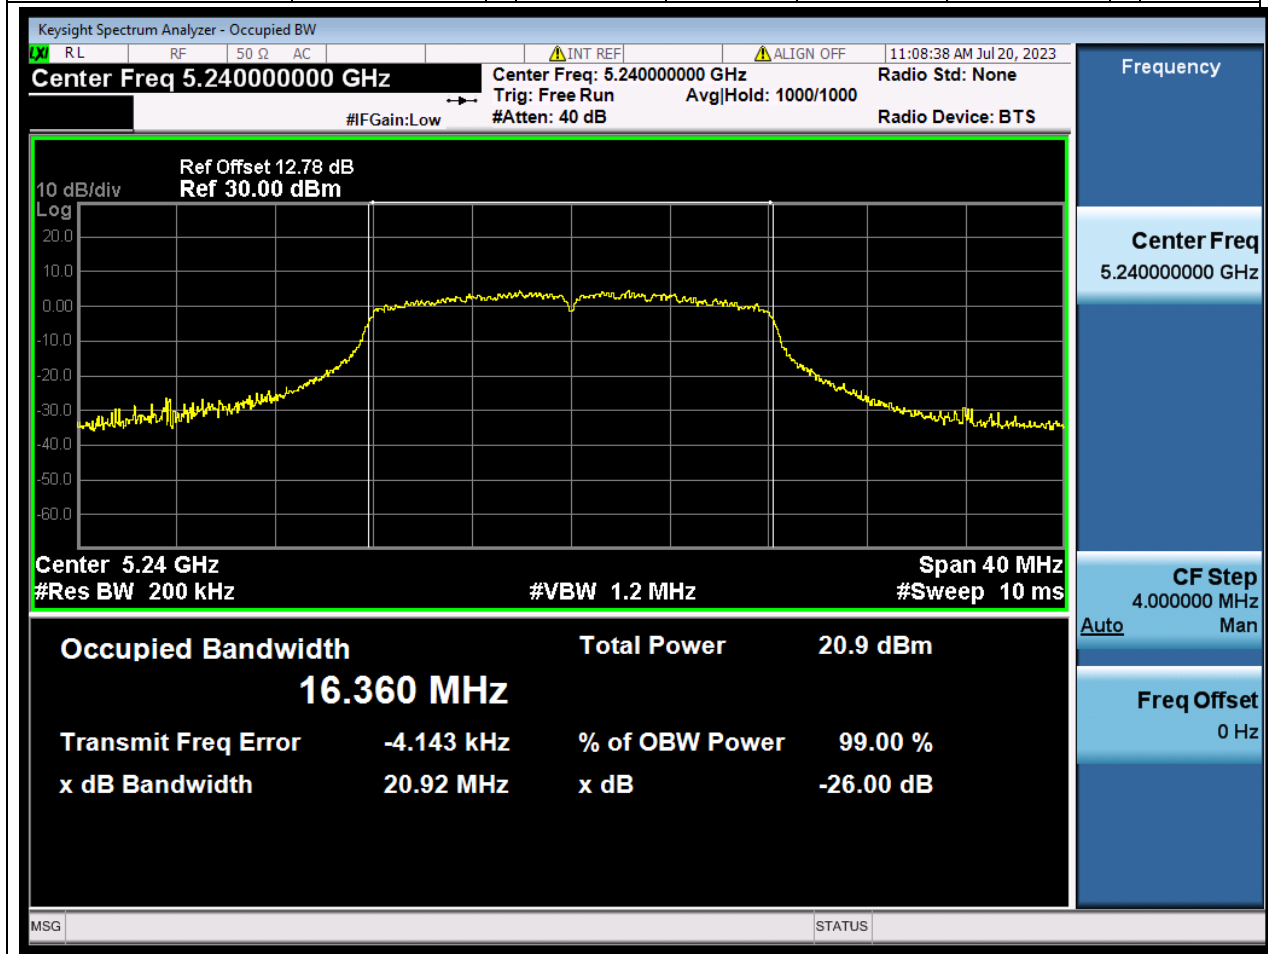

3. 802.11a_20M_U-NII-1_H

3.1. A.2.2-99% Bandwidth(NTNV)

Center Frequency (MHz)	OBW Power (%)	RBW (MHz)	Detector	Limit (MHz)	OBW (MHz)	Verdict
5240	99	0.2	Peak	0	16.360251	Unknown