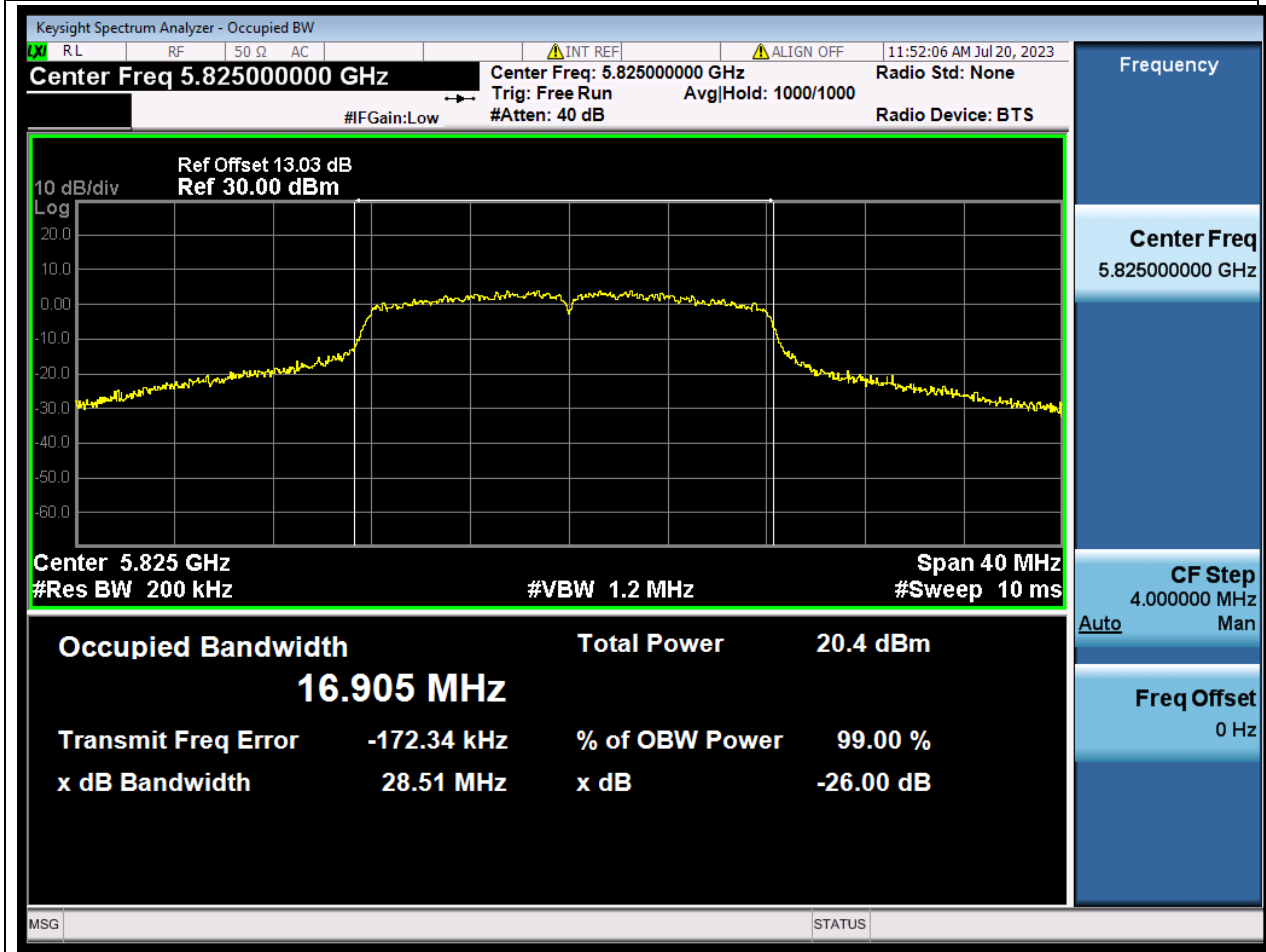

17. 802.11a_20M_U-NII-3_H

17.1. A.2.2-99% Bandwidth(NTNV)

Center Frequency (MHz)	OBW Power (%)	RBW (MHz)	Detector	Limit (MHz)	OBW (MHz)	Verdict
5825	99	0.2	Peak	0	16.905279	Unknown