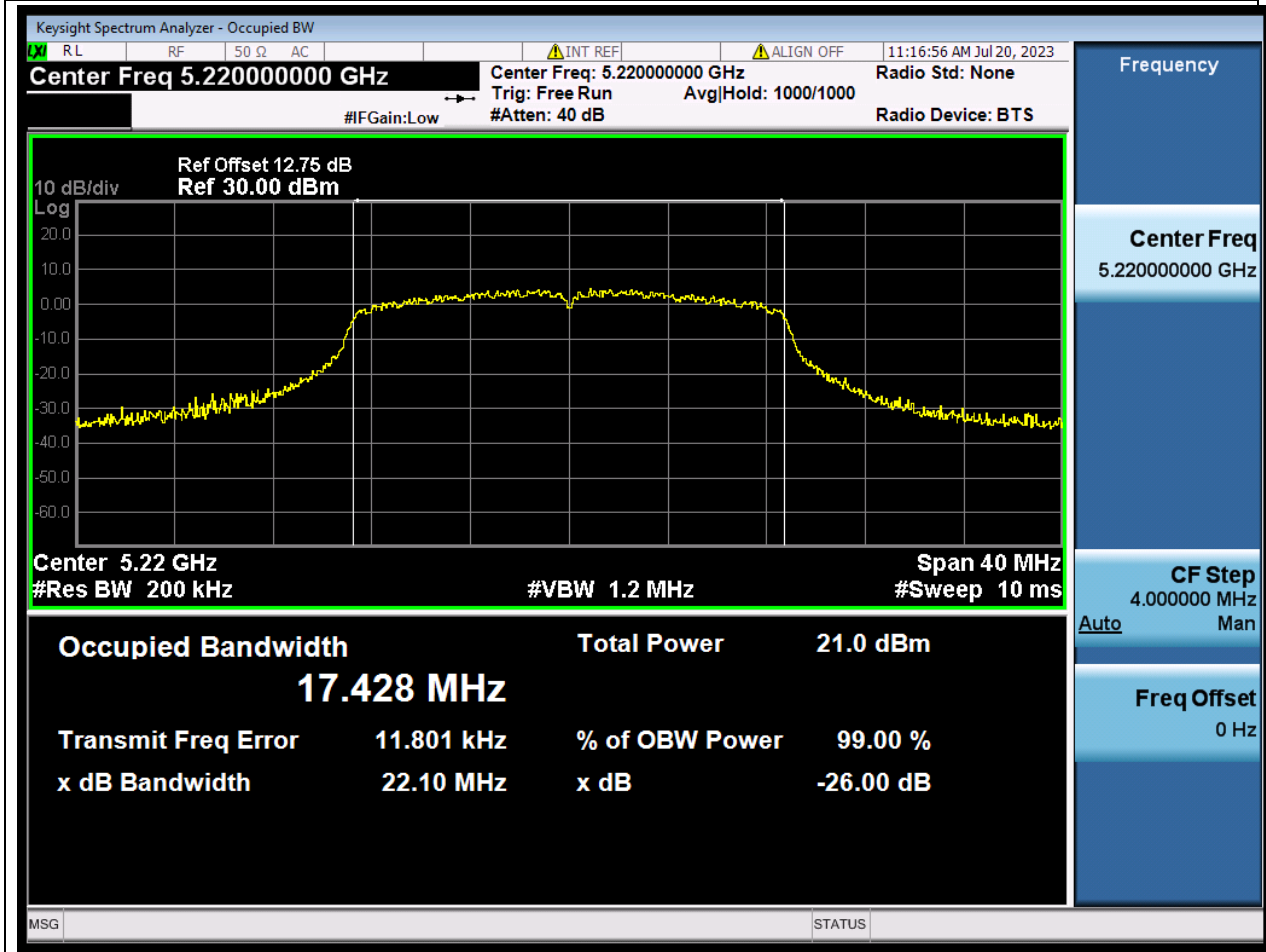

5. 802.11n_20M_U-NII-1_M

5.1. A.2.2-99% Bandwidth(NTNV)

Center Frequency (MHz)	OBW Power (%)	RBW (MHz)	Detector	Limit (MHz)	OBW (MHz)	Verdict
5220	99	0.2	Peak	0	17.427728	Unknown