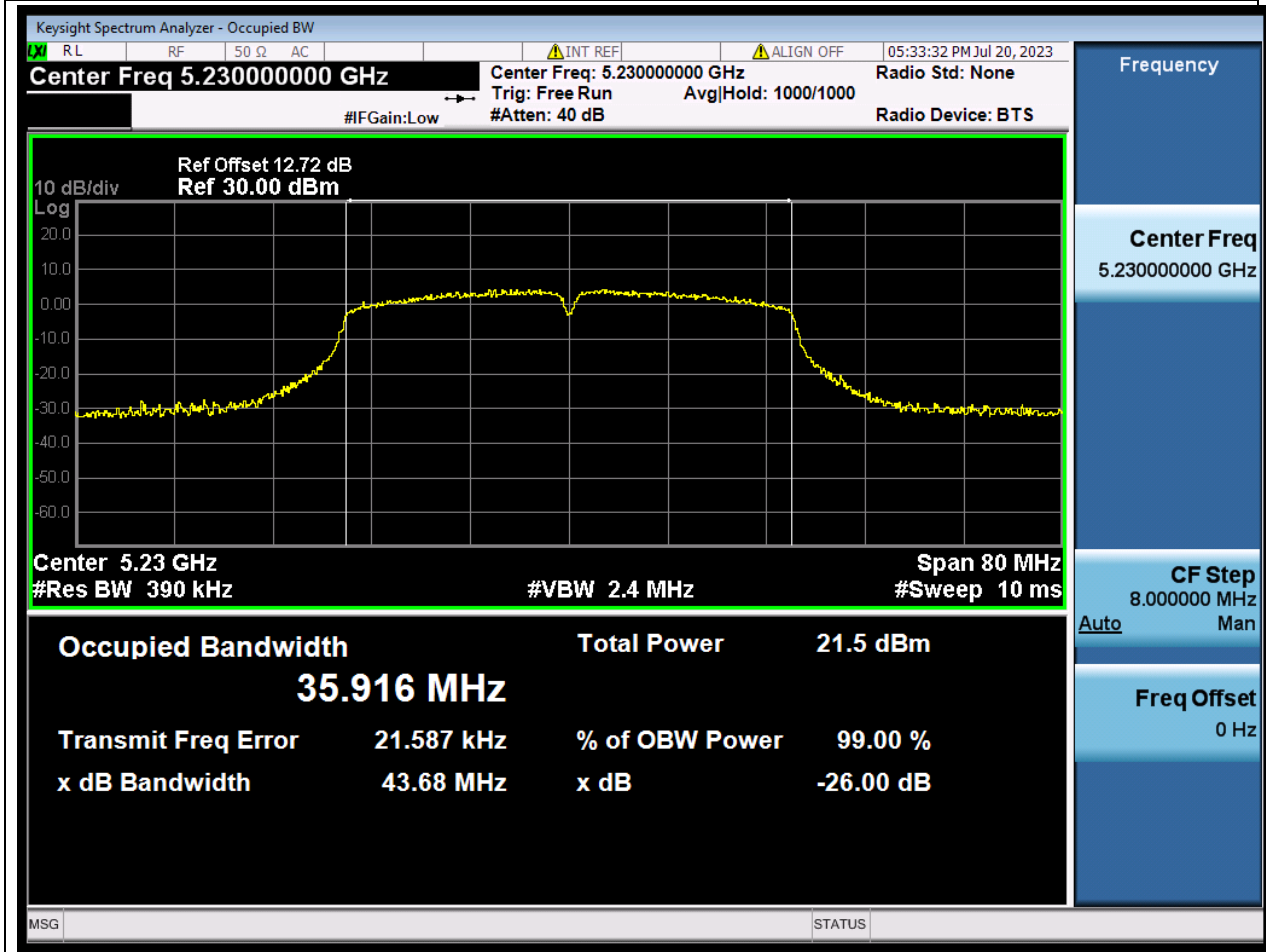

13. 802.11ac_40M_U-NII-1_H

13.2. A.2.2-99% Bandwidth(NTNV)

Center Frequency (MHz)	OBW Power (%)	RBW (MHz)	Detector	Limit (MHz)	OBW (MHz)	Verdict
5230	99	0.39	Peak	0	35.915572	Unknown