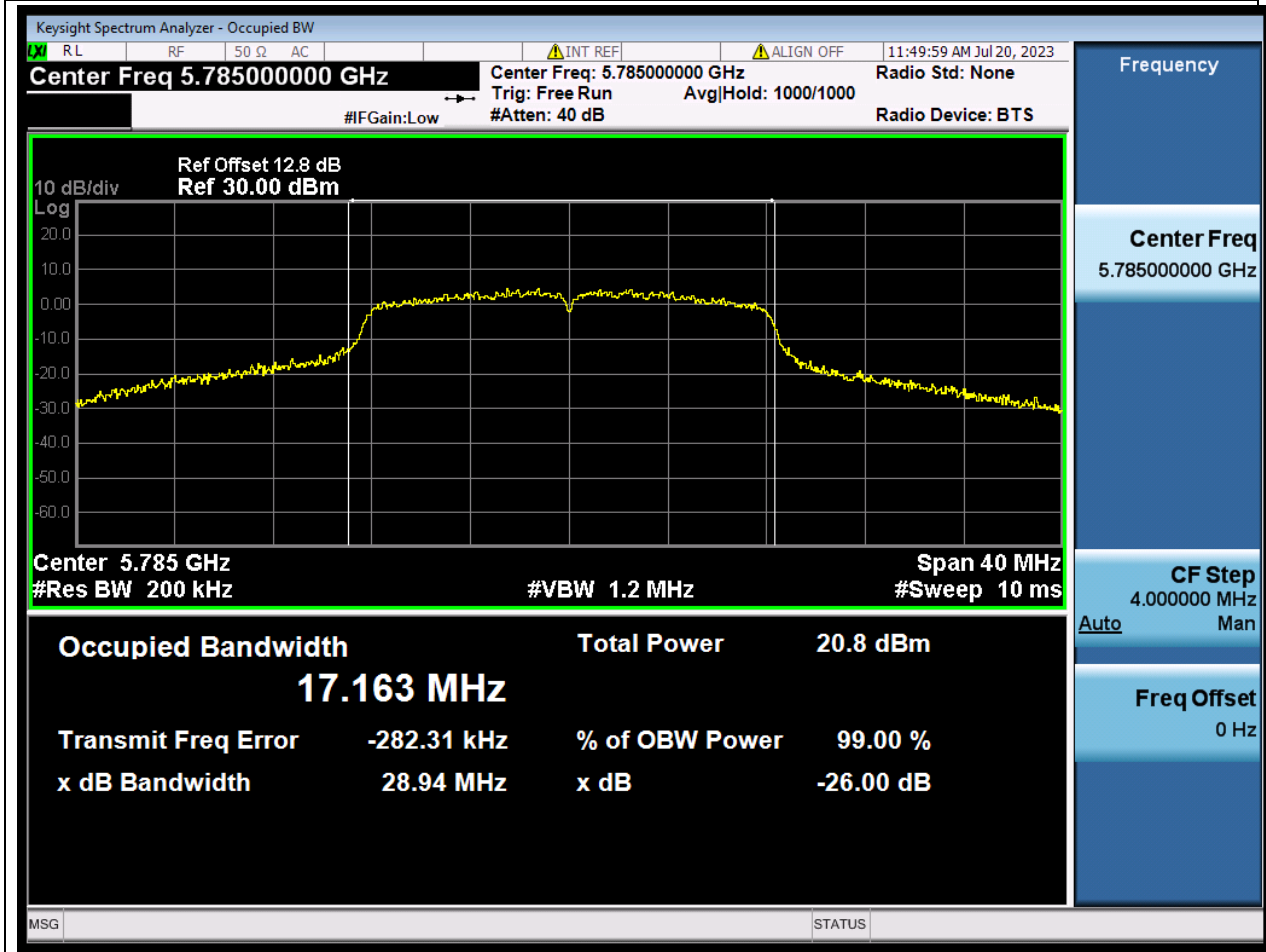

16. 802.11a_20M_U-NII-3_M

16.1. A.2.2-99% Bandwidth(NTNV)

Center Frequency (MHz)	OBW Power (%)	RBW (MHz)	Detector	Limit (MHz)	OBW (MHz)	Verdict
5785	99	0.2	Peak	0	17.162884	Unknown