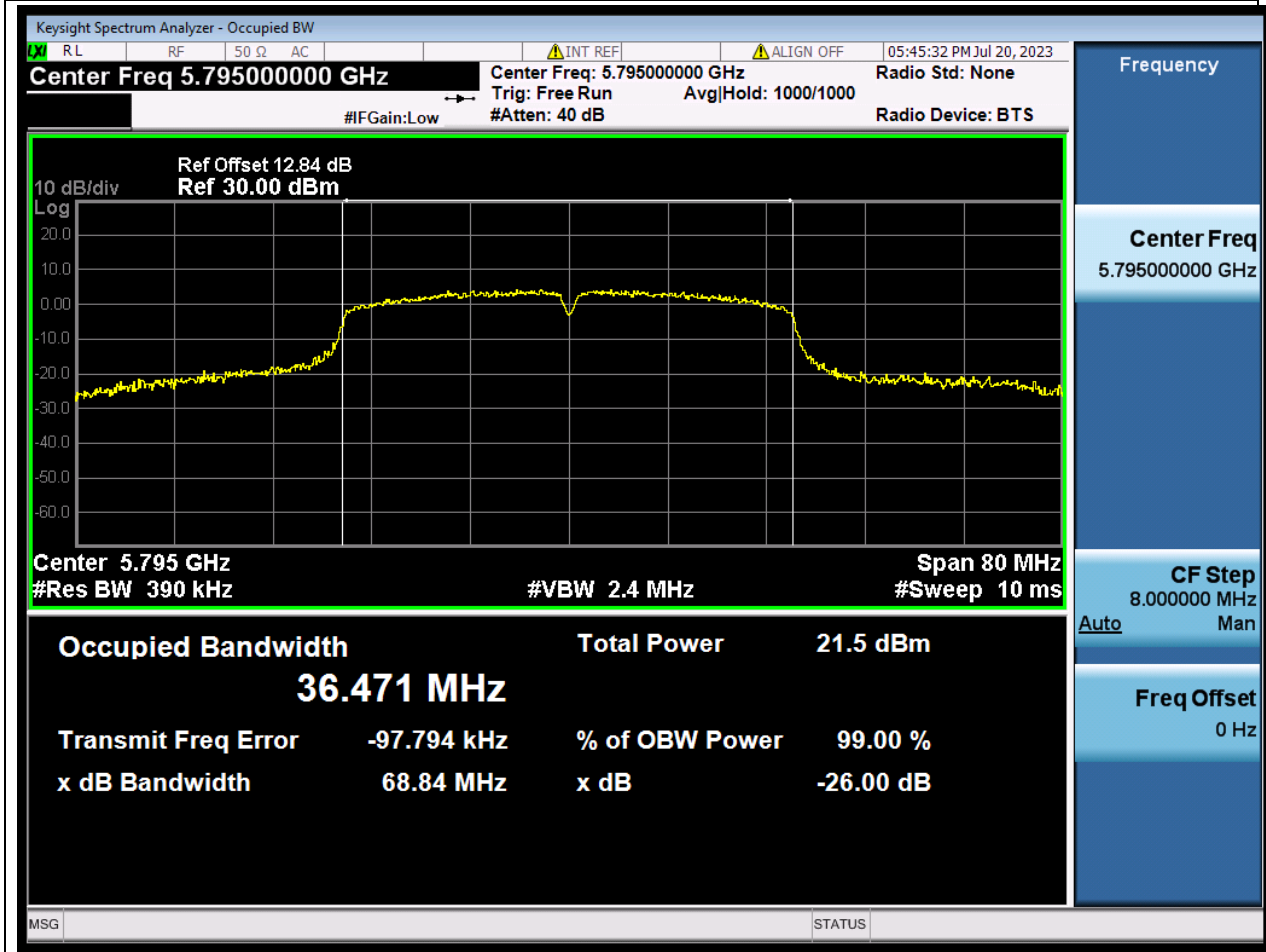

27. 802.11ac_40M_U-NII-3_H

27.2. A.2.2-99% Bandwidth(NTNV)

Center Frequency (MHz)	OBW Power (%)	RBW (MHz)	Detector	Limit (MHz)	OBW (MHz)	Verdict
5795	99	0.39	Peak	0	36.470506	Unknown