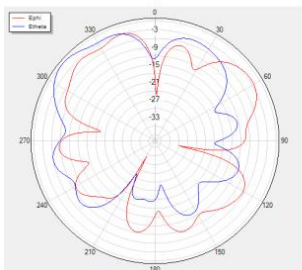

Phi=90 freq=5500MHz