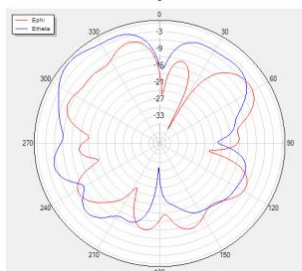

Phi=0 freq=5150MHz

Theta=90 freq=5150MHz

Phi=90 freq=5500MHz

Phi=0 freq=5500MHz

Theta=90 freq=5500MHz

Phi=90 freq=5850MHz

Phi=0 freq=5850MHz

Theta=90 freq=5850MHz

有源数据

Test	Wifi 2G TRP			Test	Wifi 2G TIS		
CH	1	6	13	CH	1	6	13
Frequency (MHz)	2412	2437	2472	Frequency (MHz)	2412	2437	2472
TRP(dBm)	15.55	18.49	17.97	TIS(dBm)	-74.37	-56.42	-68.55

Test mode: 802.11a 54Mbps BW 20M