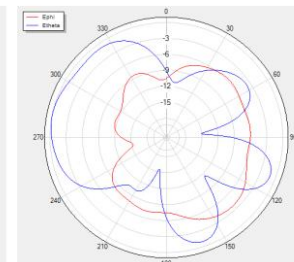

2D3D 方向图ANT1

dBi

Phi=90 freq=2400MHz

Phi=0 freq=2400MHz

Theta=90 freq=2400MHz

2400MHz

Phi=90 freq=2450MHz

Phi=0 freq=2450MHz

Theta=90 freq=2450MHz

2450MHz

Phi=90 freq=2500MHz

Phi=0 freq=2500MHz

Theta=90 freq=2500MHz

2500MHz

dBi

Phi=90 freq=5150MHz