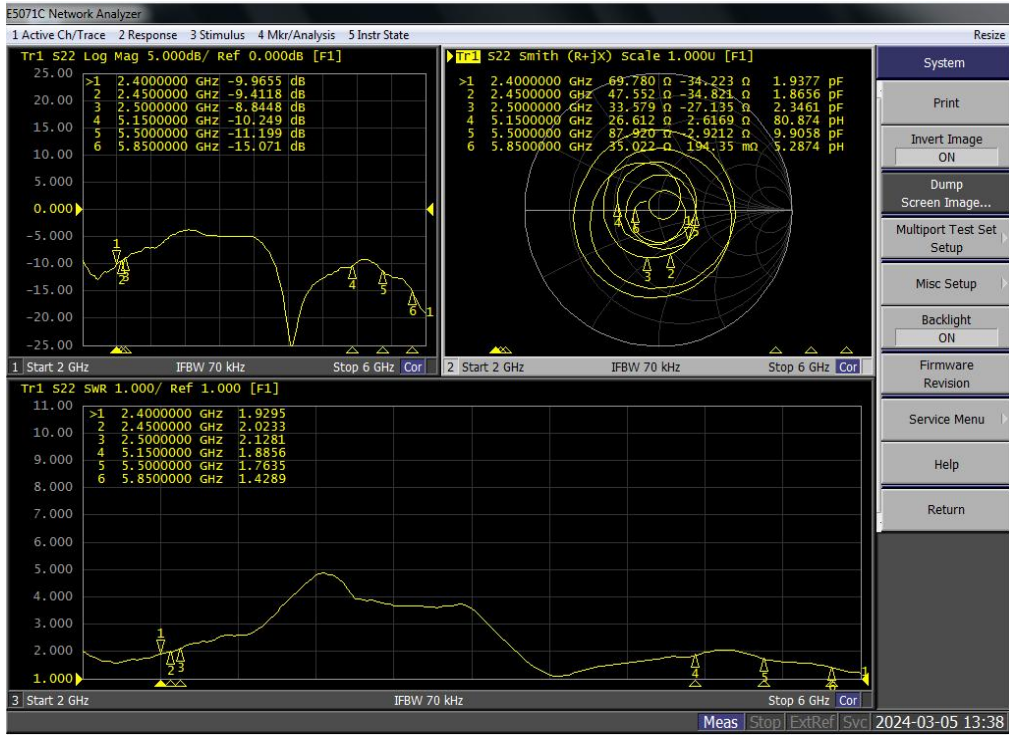

SN6BHP WIFI1 Antenna Report

Antenna model: SN6BHP-WIFI1

Antenna type: Monopole antenna

Trademark: \

Frequency band: 2400~2500MHz, 5150~5850MHz

Manufacturer information: SEI

4th Floor, Productivity Building D, #5 Hi-Tech
Middle 2nd Road, Shenzhen Hi-Tech Industrial
Park, Nanshan District, Shenzhen, China

测试环境 Test environment

天线驻波比 SWR ANT1

BT与ANT1隔离度 S21

ANT1 与 ANT2 隔离度 S21

无源效率 ANT1

Gain&Efficiency 增益、效率		
frequency 频率(MHz)	gain 增益 (dBi)	efficiency 效率(%)
2400	3.55	61.25
2410	3.42	57.15
2420	3.37	56.07
2430	3.49	56.7
2440	3.49	57.26
2450	3.54	58.53
2460	3.59	60.28
2470	3.61	61.19
2480	3.43	60.3
2490	3.4	60.65
2500	3.21	60.18