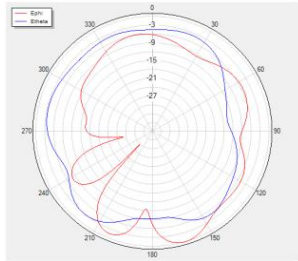

2D3D 方向图ANT1

dBi

Phi=90 freq=2400MHz

Phi=0 freq=2400MHz

Theta=90 freq=2400MHz

2400MHz

Phi=90 freq=2450MHz

Phi=0 freq=2450MHz

Theta=90 freq=2450MHz

2450MHz

Phi=90 freq=2500MHz

Phi=0 freq=2500MHz

Theta=90 freq=2500MHz

2500MHz

dBi

Phi=90 freq=5150MHz