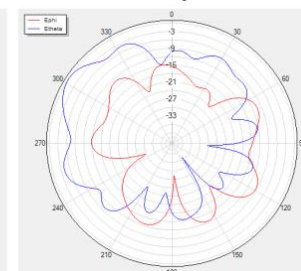

Phi=0 freq=5150MHz

Theta=90 freq=5150MHz

Phi=90 freq=5500MHz

Phi=0 freq=5500MHz

Theta=90 freq=5500MHz

Phi=90 freq=5850MHz

Phi=0 freq=5850MHz

Theta=90 freq=5850MHz

有源数据

Test	Wifi 2G TRP			Test	Wifi 2G TIS		
CH	1	6	13	CH	1	6	13
Frequency (MHz)	2412	2437	2472	Frequency (MHz)	2412	2437	2472
TRP(dBm)	15.55	18.49	17.97	TIS(dBm)	-74.37	-56.42	-68.55

Test mode: 802.11a 54Mbps BW 20M