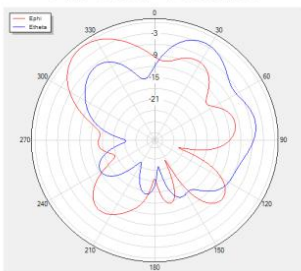

Phi=0 freq=5150MHz