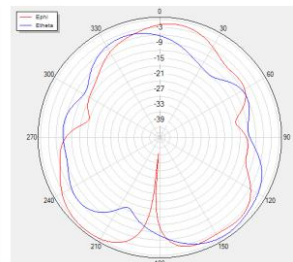

2D3D 方向图ANT1

dBi

Phi=90 freq=2400MHz

Phi=0 freq=2400MHz

Theta=90 freq=2400MHz

2400MHz

Phi=90 freq=2450MHz

Phi=0 freq=2450MHz

Theta=90 freq=2450MHz

2450MHz

Phi=90 freq=2500MHz

Phi=0 freq=2500MHz

Theta=90 freq=2500MHz

2500MHz

dBi

Phi=90 freq=5150MHz