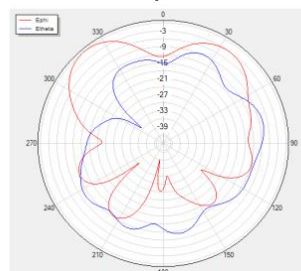

Phi=0 freq=5150MHz

Theta=90 freq=5150MHz

Phi=90 freq=5500MHz

Phi=0 freq=5500MHz

Theta=90 freq=5500MHz

Phi=90 freq=5850MHz

Phi=0 freq=5850MHz

Theta=90 freq=5850MHz

有源数据

Test	Wifi 2G TRP			Test	Wifi 2G TIS		
CH	1	6	13	CH	1	6	13
Frequency (MHz)	2412	2437	2472	Frequency (MHz)	2412	2437	2472
TRP(dBm)	15.55	18.49	17.97	TIS(dBm)	-74.37	-56.42	-68.55

Test mode: 802.11a 54Mbps BW 20M