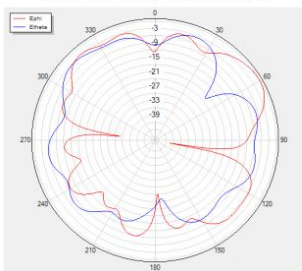

2D3D 方向图ANT1

dBi

Phi=90 freq=2400MHz

Phi=0 freq=2400MHz

Theta=90 freq=2400MHz

2400MHz

Phi=90 freq=2450MHz

Phi=0 freq=2450MHz

Theta=90 freq=2450MHz

2450MHz

Phi=90 freq=2500MHz

Phi=0 freq=2500MHz

Theta=90 freq=2500MHz

2500MHz

dBi

Phi=90 freq=5150MHz