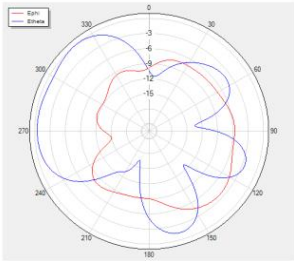

2D3D 方向图ANT1

dBi

Phi=90 freq=2400MHz

Phi=0 freq=2400MHz

Theta=90 freq=2400MHz

2400MHz

Phi=90 freq=2450MHz

Phi=0 freq=2450MHz

Theta=90 freq=2450MHz

2450MHz

Phi=90 freq=2500MHz

Phi=0 freq=2500MHz

Theta=90 freq=2500MHz

2500MHz

dBi

Phi=90 freq=5150MHz