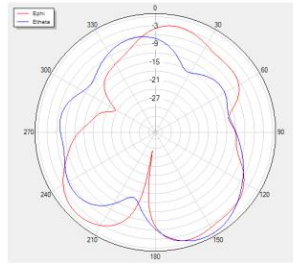

2D3D 方向图ANT1

dBi

Phi=90 freq=2400MHz

Phi=0 freq=2400MHz

Theta=90 freq=2400MHz

2400MHz

Phi=90 freq=2450MHz

Phi=0 freq=2450MHz