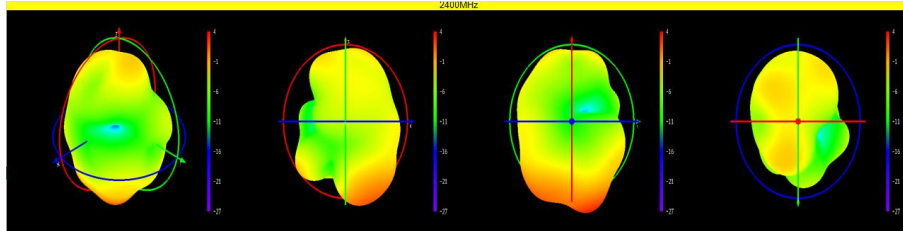

2D3D 方向图ANT1

dBi

Phi=90 freq=2400MHz

Phi=0 freq=2400MHz

Theta=90 freq=2400MHz

2400MHz

Phi=90 freq=2450MHz

Phi=0 freq=2450MHz