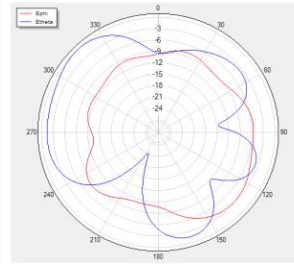

2D3D 方向图ANT1

dBi

Phi=90 freq=2400MHz

Phi=0 freq=2400MHz

Theta=90 freq=2400MHz

2400MHz

Phi=90 freq=2450MHz

Phi=0 freq=2450MHz