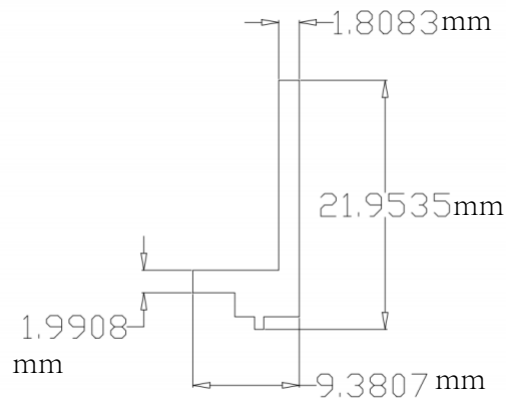

SN6BHP WIFI1 Antenna Report

Antenna model: SN6BHP-WIFI1

Antenna type: Monopole antenna

Trademark: \

Frequency band: 2400~2500MHz, 5150~5850MHz

Manufacturer information: SEI

4th Floor, Productivity Building D, #5 Hi-Tech
Middle 2nd Road, Shenzhen Hi-Tech Industrial
Park, Nanshan District, Shenzhen, China