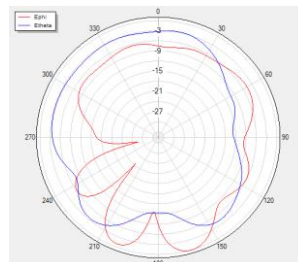

2D3D 方向图ANT1

dBi

Phi=90 freq=2400MHz

Phi=0 freq=2400MHz

Theta=90 freq=2400MHz

2400MHz

Phi=90 freq=2450MHz

Phi=0 freq=2450MHz

Theta=90 freq=2450MHz

2450MHz

Phi=90 freq=2500MHz

Phi=0 freq=2500MHz

Theta=90 freq=2500MHz

2500MHz

dBi

Phi=90 freq=5150MHz