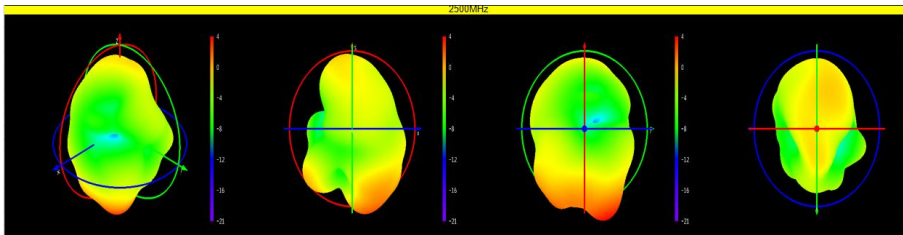

2D3D 方向图ANT1

dBi

Phi=90 freq=2400MHz

Phi=0 freq=2400MHz

Theta=90 freq=2400MHz

2400MHz

Phi=90 freq=2450MHz

Phi=0 freq=2450MHz

Theta=90 freq=2450MHz

2450MHz

Phi=90 freq=2500MHz

Phi=0 freq=2500MHz

Theta=90 freq=2500MHz

2500MHz

dBi

Phi=90 freq=5150MHz