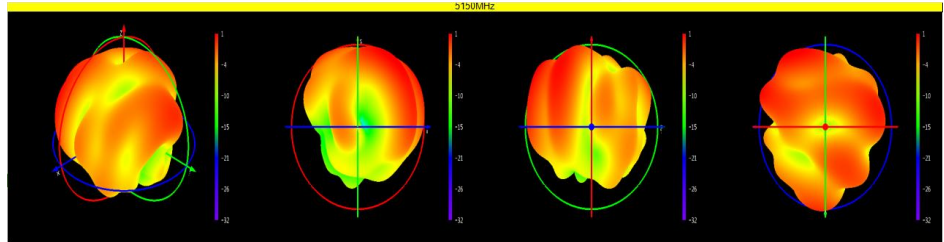

Theta=90 freq=5150MHz