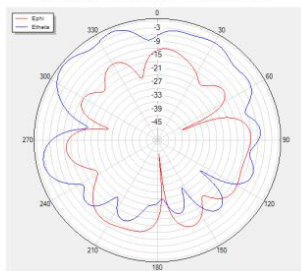

Theta=90 freq=5150MHz