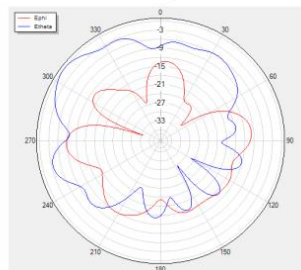

Phi=0 freq=5150MHz

Theta=90 freq=5150MHz

Phi=90 freq=5500MHz

Phi=0 freq=5500MHz

Theta=90 freq=5500MHz

Phi=90 freq=5850MHz

Phi=0 freq=5850MHz

Theta=90 freq=5850MHz