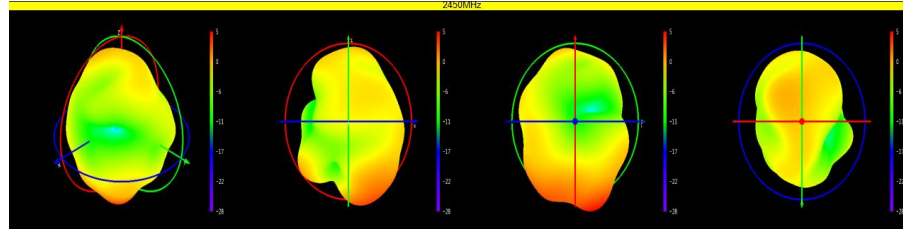

2D3D 方向图ANT1

dBi

Phi=90 freq=2400MHz

Phi=0 freq=2400MHz

Theta=90 freq=2400MHz

2400MHz

Phi=90 freq=2450MHz

Phi=0 freq=2450MHz

Theta=90 freq=2450MHz

2450MHz

Phi=90 freq=2500MHz

Phi=0 freq=2500MHz

Theta=90 freq=2500MHz

2500MHz

dBi

Phi=90 freq=5150MHz