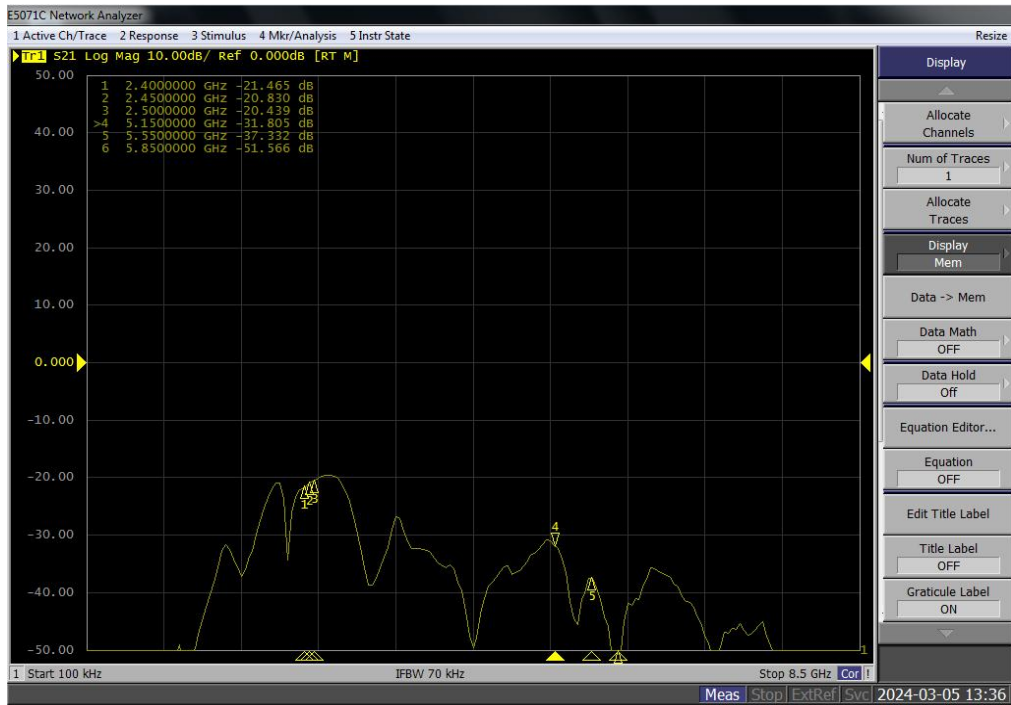

SN6BHP WIFI1 Antenna Report

Antenna model: SN6BHP-WIFI1

Antenna type: Monopole antenna

Trademark: \

Frequency band: 2400~2500MHz, 5150~5850MHz

Manufacturer information: SEI

4th Floor, Productivity Building D, #5 Hi-Tech
Middle 2nd Road, Shenzhen Hi-Tech Industrial
Park, Nanshan District, Shenzhen, China

测试环境 Test environment

天线驻波比 SWR ANT1

BT与ANT1隔离度 S21

ANT1 与 ANT2 隔离度 S21

无源效率 ANT1

Gain&Efficiency 增益、效率		
frequency 频率(MHz)	gain 增益 (dBi)	efficiency 效率(%)
2400	3.55	61.25
2410	3.42	57.15
2420	3.37	56.07
2430	3.49	56.7
2440	3.49	57.26
2450	3.54	58.53
2460	3.59	60.28
2470	3.61	61.19
2480	3.43	60.3
2490	3.4	60.65
2500	3.21	60.18