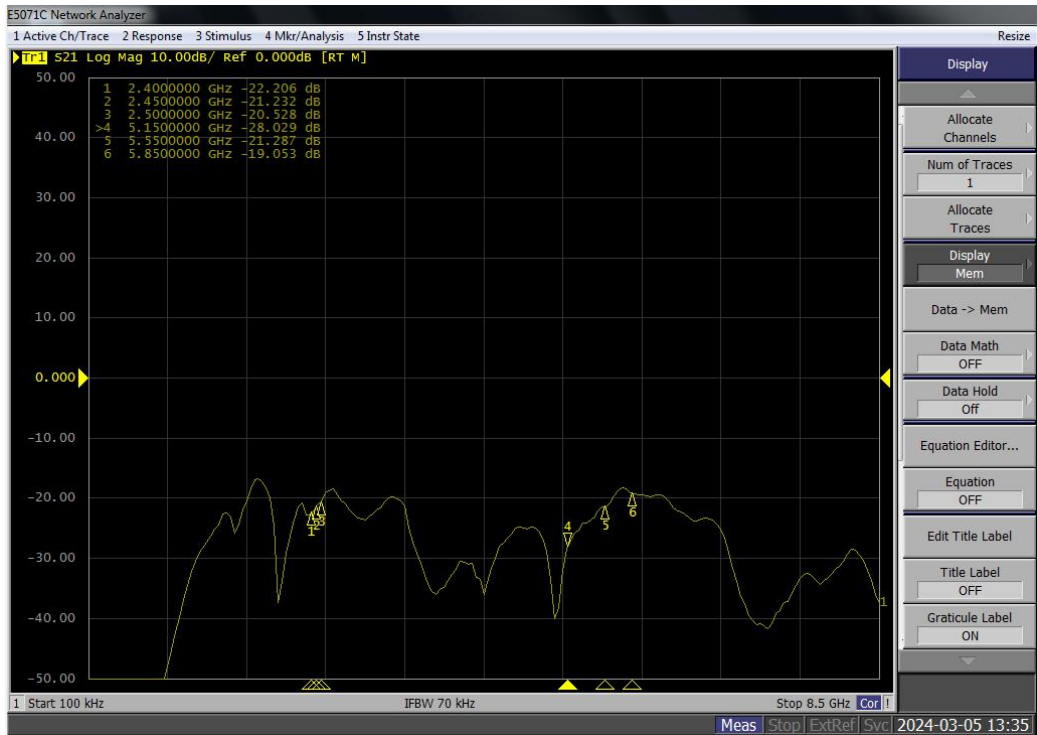

SN6BHP WIFI1 Antenna Report

Antenna model: SN6BHP-WIFI1

Antenna type: Monopole antenna

Trademark: \

Frequency band: 2400~2500MHz, 5150~5850MHz

Manufacturer information: SEI

4th Floor, Productivity Building D, #5 Hi-Tech
Middle 2nd Road, Shenzhen Hi-Tech Industrial
Park, Nanshan District, Shenzhen, China

测试环境 Test environment

天线驻波比 SWR ANT1

BT与ANT1隔离度 S21

ANT1 与 ANT2 隔离度 S21

无源效率 ANT1

Gain&Efficiency 增益、效率		
frequency 频率(MHz)	gain 增益 (dBi)	efficiency 效率(%)
2400	3.55	61.25
2410	3.42	57.15
2420	3.37	56.07
2430	3.49	56.7
2440	3.49	57.26
2450	3.54	58.53
2460	3.59	60.28
2470	3.61	61.19
2480	3.43	60.3
2490	3.4	60.65
2500	3.21	60.18