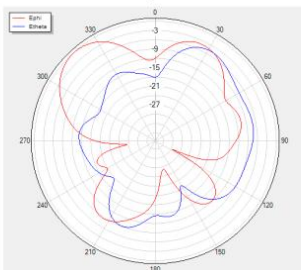

Phi=0 freq=5150MHz

Theta=90 freq=5150MHz

Phi=90 freq=5500MHz

Phi=0 freq=5500MHz

Theta=90 freq=5500MHz

Phi=90 freq=5850MHz

Phi=0 freq=5850MHz

Theta=90 freq=5850MHz

有源数据

Test	Wifi 2G TRP			Test	Wifi 2G TIS		
CH	1	6	13	CH	1	6	13
Frequency (MHz)	2412	2437	2472	Frequency (MHz)	2412	2437	2472
TRP(dBm)	15.55	18.49	17.97	TIS(dBm)	-74.37	-56.42	-68.55

Test mode: 802.11a 54Mbps BW 20M