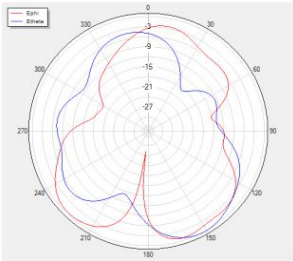

2D3D 方向图ANT1

dBi

Phi=90 freq=2400MHz

Phi=0 freq=2400MHz

Theta=90 freq=2400MHz

2400MHz

Phi=90 freq=2450MHz

Phi=0 freq=2450MHz