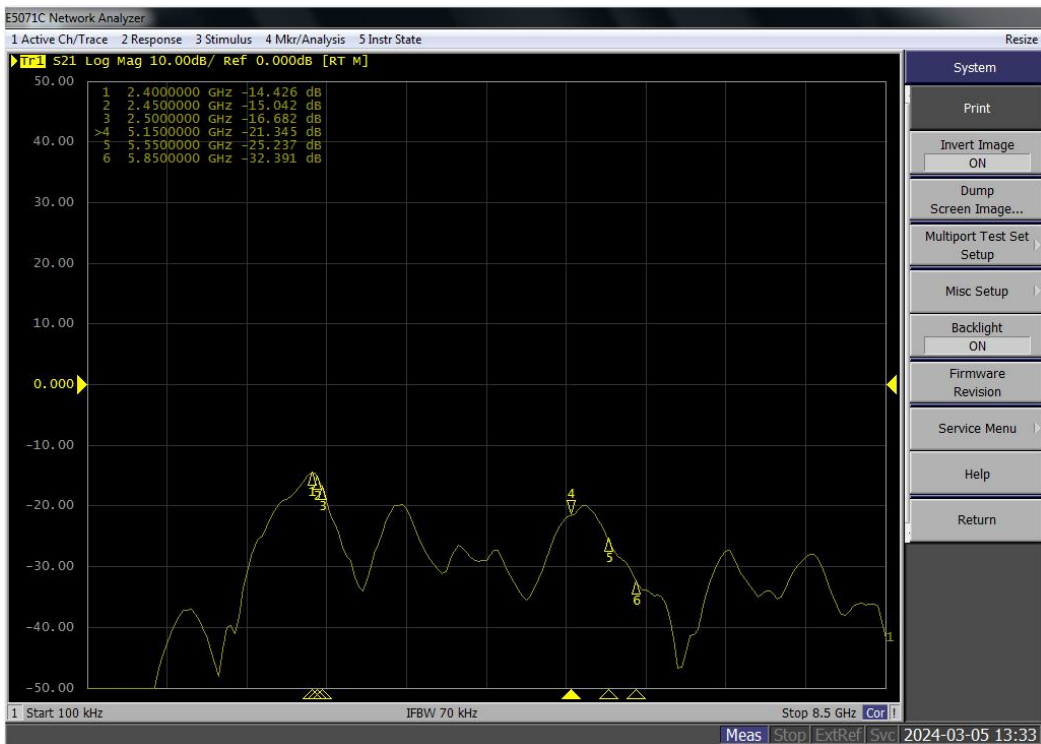

SN6BHP BT Antenna Report

Antenna model: SN6BHP-BT
Antenna type: Monopole antenna
Trademark: \\\nFrequency band: 2400~2500MHz
Manufacturer information: SEI

Printed Antenna BT

测试环境 Test environment

antenna standing wave ratio SWR
BT

Isolation degree between BT and ANT1 S21

Isolation degree between BT and ANT1 S21

Passive efficiency BT

Gain&Efficiency 增益、效率		
frequency 频率 (MHz)	gain 增益 (dBi)	efficiency 效率(%)
2400	-1.8	38.65
2410	-1.72	38.64
2420	-1.59	39.16
2430	-1.3	40.47
2440	-1.02	42.21
2450	-0.72	43.89
2460	-0.4	46.29
2470	-0.24	47.36
2480	-0.2	47.44
2490	-0.19	47.5
2500	-0.2	45.99

2D 3D directional diagram BT dBi