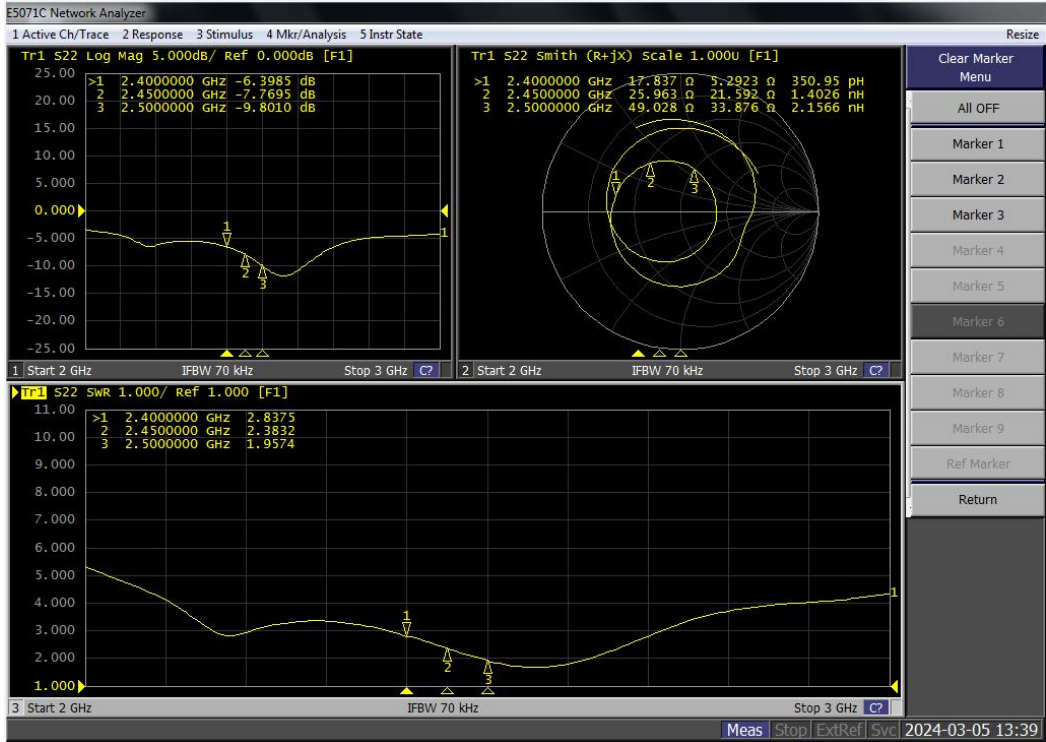

SN6BHP BT Antenna Report

Antenna model: SN6BHP-BT
Antenna type: Monopole antenna
Trademark: \\\nFrequency band: 2400~2500MHz
Manufacturer information: SEI

Printed Antenna BT

测试环境 Test environment

antenna standing wave ratio SWR
BT

2D 3D directional diagram BT dBi