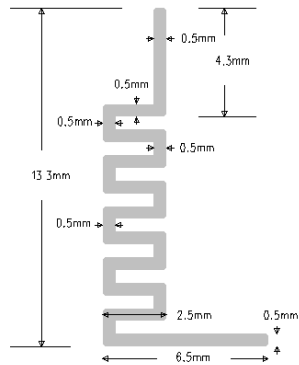

SN6BHP BT Antenna Report

Antenna model: SN6BHP-BT
Antenna type: Monopole antenna
Trademark: \\\nFrequency band: 2400~2500MHz
Manufacturer information: SEI

Printed Antenna BT

测试环境 Test environment

antenna standing wave ratio SWR
BT

2D 3D directional diagram BT dBi