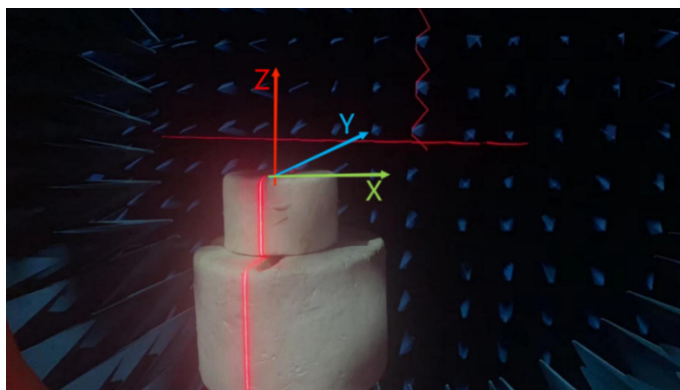

SN6BHP BT Antenna Report

Antenna model: SN6BHP-BT
Antenna type: Monopole antenna
Trademark: \\\nFrequency band: 2400~2500MHz
Manufacturer information: SEI

Printed Antenna BT

测试环境 Test environment

antenna standing wave ratio SWR
BT