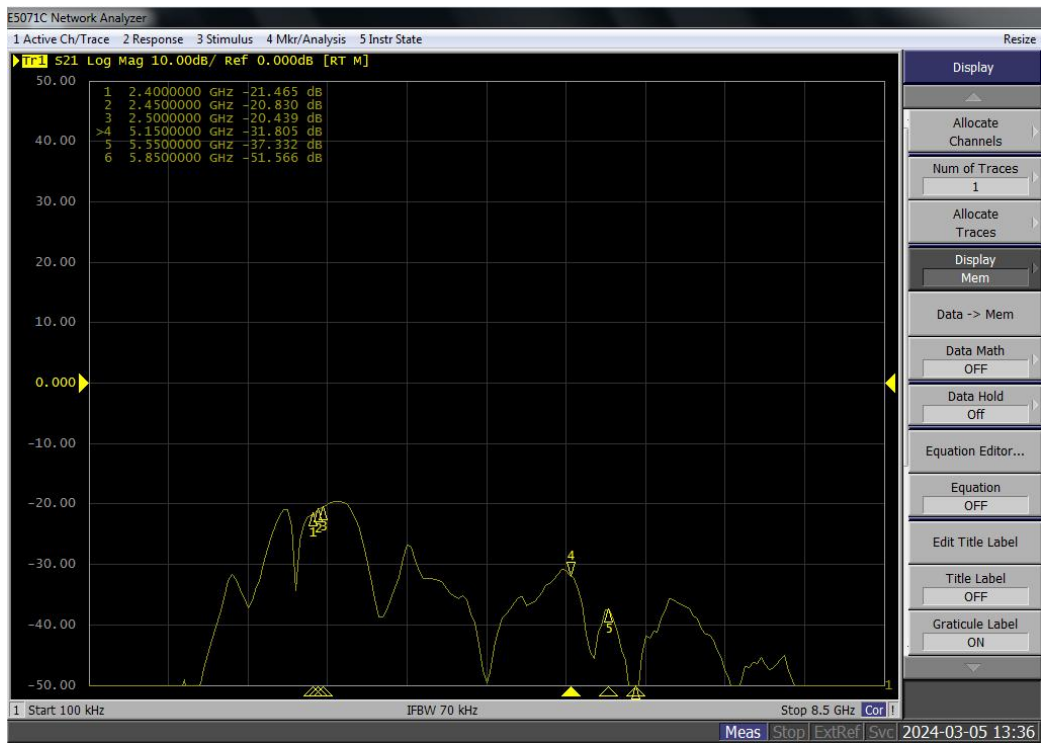

SN6BHP BT Antenna Report

Antenna model: SN6BHP-BT
Antenna type: Monopole antenna
Trademark: \\\nFrequency band: 2400~2500MHz
Manufacturer information: SEI

Printed Antenna BT

测试环境 Test environment

antenna standing wave ratio SWR
BT

Isolation degree between BT and ANT1 S21

Isolation degree between BT and ANT1 S21

Passive efficiency BT

Gain&Efficiency 增益、效率		
frequency 频率 (MHz)	gain 增益 (dBi)	efficiency 效率(%)
2400	-1.8	38.65
2410	-1.72	38.64
2420	-1.59	39.16
2430	-1.3	40.47
2440	-1.02	42.21
2450	-0.72	43.89
2460	-0.4	46.29
2470	-0.24	47.36
2480	-0.2	47.44
2490	-0.19	47.5
2500	-0.2	45.99