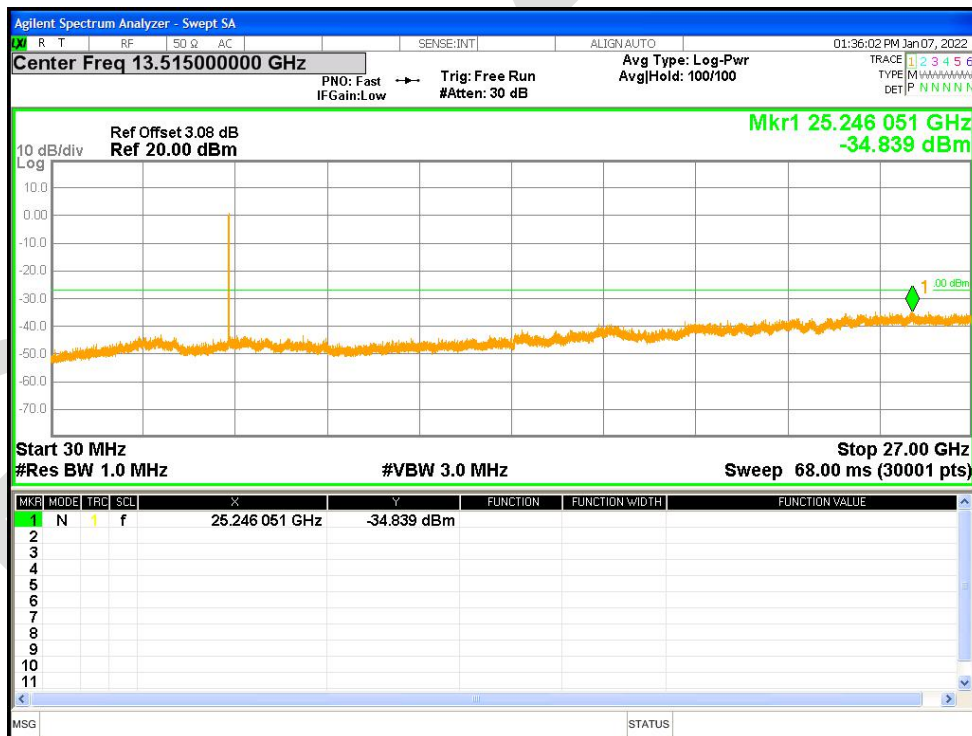

Tx. Spurious NVNT ac20 5180MHz Ant1 Emission

Tx. Spurious NVNT ac20 5180MHz Ant2 Emission

Tx. Spurious NVNT ac20 5200MHz Ant1 Emission

Tx. Spurious NVNT ac20 5200MHz Ant2 Emission

Tx. Spurious NVNT ac20 5240MHz Ant1 Emission

Tx. Spurious NVNT ac20 5240MHz Ant2 Emission

Tx. Spurious NVNT ac20 5745MHz Ant1 Emission

Tx. Spurious NVNT ac20 5745MHz Ant2 Emission

Tx. Spurious NVNT ac20 5785MHz Ant1 Emission

Tx. Spurious NVNT ac20 5785MHz Ant2 Emission

Tx. Spurious NVNT ac80 5210MHz Ant1 Emission

Tx. Spurious NVNT ac80 5210MHz Ant2 Emission

Tx. Spurious NVNT ac80 5775MHz Ant1 Emission

Tx. Spurious NVNT ac80 5775MHz Ant2 Emission

Tx. Spurious NVNT n20 5180MHz Ant1 Emission

Tx. Spurious NVNT n20 5180MHz Ant2 Emission

Tx. Spurious NVNT n20 5200MHz Ant1 Emission

Tx. Spurious NVNT n20 5200MHz Ant2 Emission

Tx. Spurious NVNT n20 5240MHz Ant1 Emission

Tx. Spurious NVNT n20 5240MHz Ant2 Emission