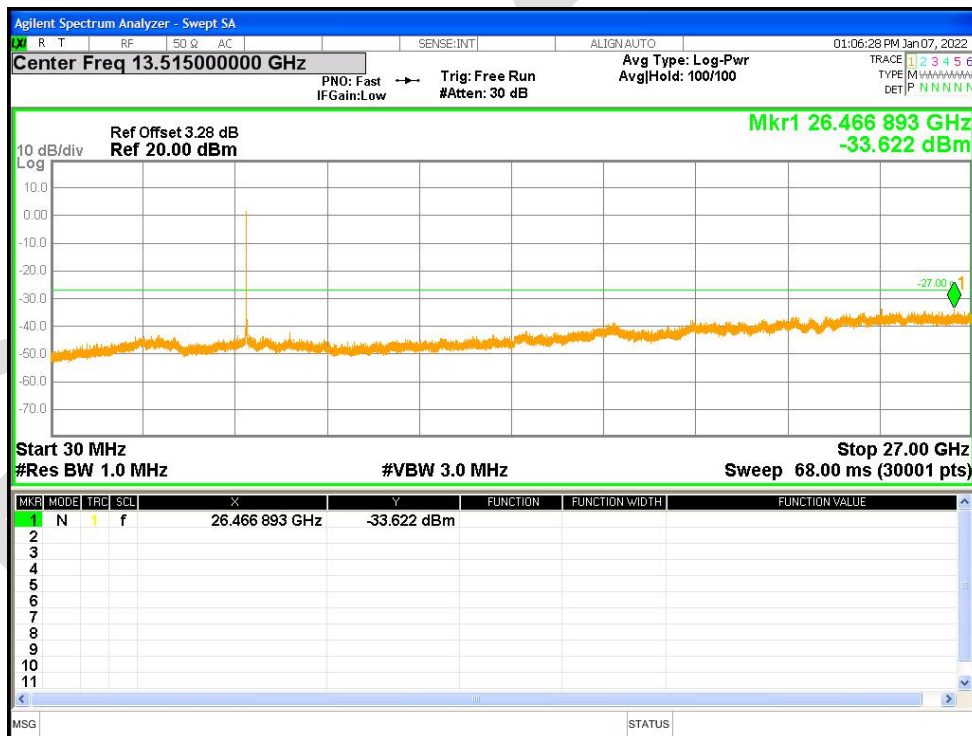

Tx. Spurious NVNT a 5200MHz Ant1 Emission

Tx. Spurious NVNT a 5200MHz Ant2 Emission

Tx. Spurious NVNT a 5240MHz Ant1 Emission

Tx. Spurious NVNT a 5240MHz Ant2 Emission

Tx. Spurious NVNT a 5745MHz Ant1 Emission

Tx. Spurious NVNT a 5745MHz Ant2 Emission

Tx. Spurious NVNT a 5785MHz Ant1 Emission

Tx. Spurious NVNT a 5785MHz Ant2 Emission

Tx. Spurious NVNT a 5825MHz Ant1 Emission

Tx. Spurious NVNT a 5825MHz Ant2 Emission

Tx. Spurious NVNT ac20 5180MHz Ant1 Emission

Tx. Spurious NVNT ac20 5180MHz Ant2 Emission

Tx. Spurious NVNT ac20 5200MHz Ant1 Emission

Tx. Spurious NVNT ac20 5200MHz Ant2 Emission

Tx. Spurious NVNT ac20 5240MHz Ant1 Emission