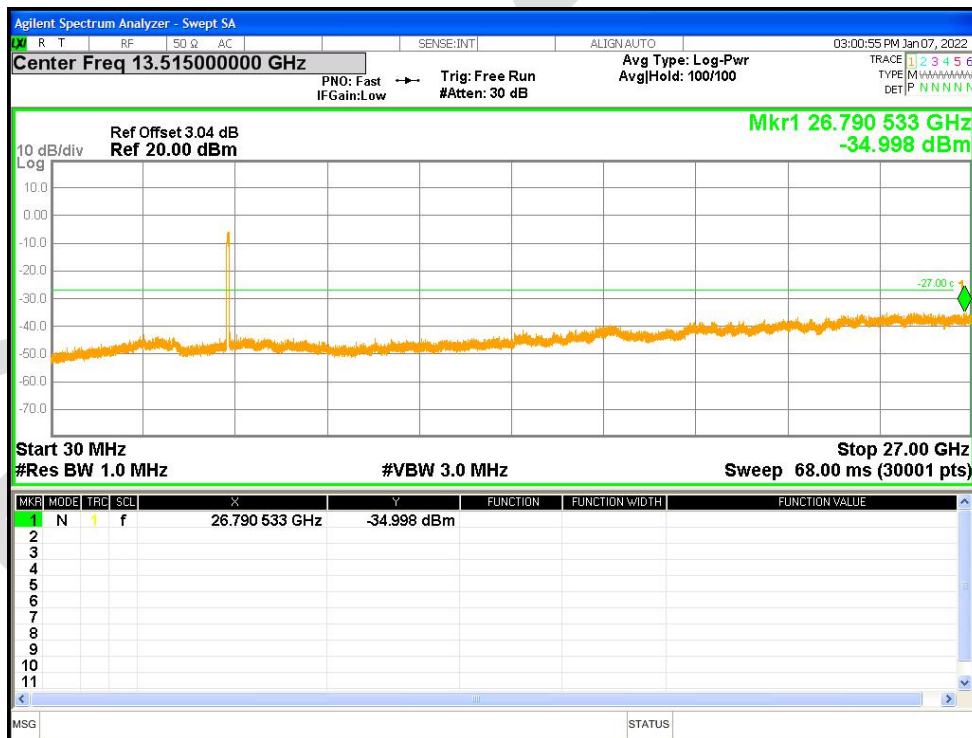

Tx. Spurious NVNT ac20 5825MHz Ant1 Emission

Tx. Spurious NVNT ac20 5825MHz Ant2 Emission

Tx. Spurious NVNT ac40 5190MHz Ant1 Emission

Tx. Spurious NVNT ac40 5190MHz Ant2 Emission

Tx. Spurious NVNT ac40 5230MHz Ant1 Emission

Tx. Spurious NVNT ac40 5230MHz Ant2 Emission

Tx. Spurious NVNT ac40 5755MHz Ant1 Emission

Tx. Spurious NVNT ac40 5755MHz Ant2 Emission

Tx. Spurious NVNT ac40 5795MHz Ant1 Emission

Tx. Spurious NVNT ac40 5795MHz Ant2 Emission

Tx. Spurious NVNT ac80 5210MHz Ant1 Emission

Tx. Spurious NVNT ac80 5210MHz Ant2 Emission

Tx. Spurious NVNT ac80 5775MHz Ant1 Emission

Tx. Spurious NVNT ac80 5775MHz Ant2 Emission

Tx. Spurious NVNT n20 5180MHz Ant1 Emission

Tx. Spurious NVNT n20 5180MHz Ant2 Emission

Tx. Spurious NVNT n20 5200MHz Ant1 Emission

Tx. Spurious NVNT n20 5200MHz Ant2 Emission

Tx. Spurious NVNT n20 5240MHz Ant1 Emission

Tx. Spurious NVNT n20 5240MHz Ant2 Emission