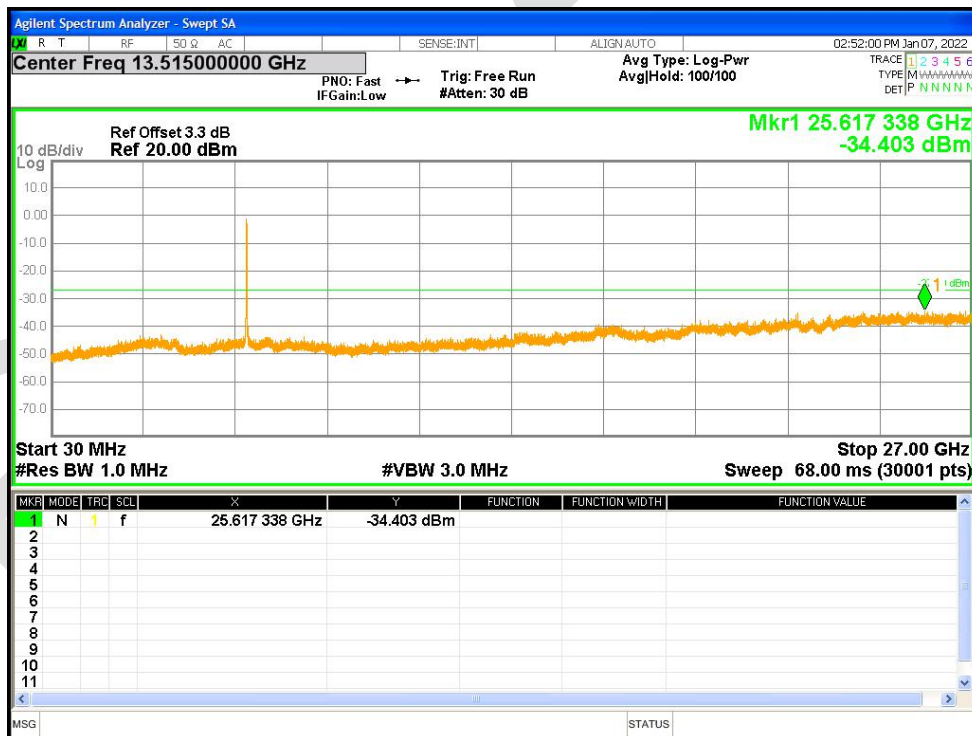

Tx. Spurious NVNT ac20 5240MHz Ant2 Emission

Tx. Spurious NVNT ac20 5745MHz Ant1 Emission

Tx. Spurious NVNT ac20 5745MHz Ant2 Emission

Tx. Spurious NVNT ac20 5785MHz Ant1 Emission

Tx. Spurious NVNT ac20 5785MHz Ant2 Emission

Tx. Spurious NVNT ac20 5825MHz Ant1 Emission

Tx. Spurious NVNT ac20 5825MHz Ant2 Emission

Tx. Spurious NVNT ac40 5190MHz Ant1 Emission

Tx. Spurious NVNT ac40 5190MHz Ant2 Emission

Tx. Spurious NVNT ac40 5230MHz Ant1 Emission

Tx. Spurious NVNT ac40 5230MHz Ant2 Emission

Tx. Spurious NVNT ac40 5755MHz Ant1 Emission

Tx. Spurious NVNT ac40 5755MHz Ant2 Emission

Tx. Spurious NVNT ac40 5795MHz Ant1 Emission

Tx. Spurious NVNT ac40 5795MHz Ant2 Emission

Tx. Spurious NVNT ac80 5210MHz Ant1 Emission

Tx. Spurious NVNT ac80 5210MHz Ant2 Emission

Tx. Spurious NVNT ac80 5775MHz Ant1 Emission

Tx. Spurious NVNT ac80 5775MHz Ant2 Emission

Tx. Spurious NVNT n20 5180MHz Ant1 Emission