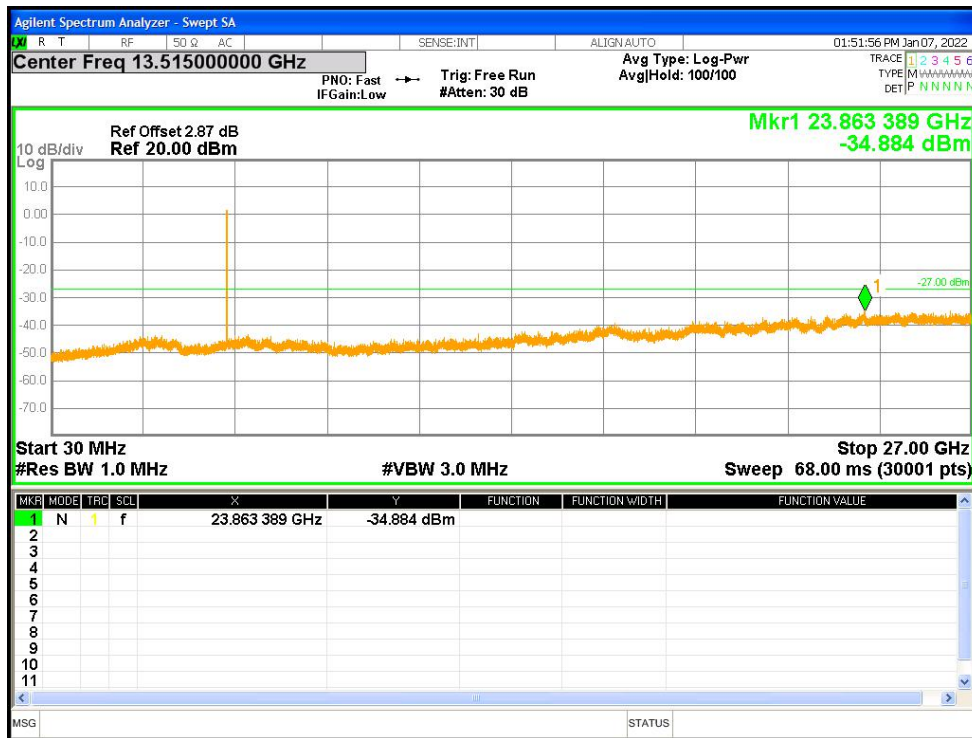

Tx. Spurious NVNT a 5200MHz Ant1 Emission

Tx. Spurious NVNT a 5200MHz Ant2 Emission

Tx. Spurious NVNT a 5240MHz Ant1 Emission

Tx. Spurious NVNT a 5240MHz Ant2 Emission

Tx. Spurious NVNT a 5745MHz Ant1 Emission

Tx. Spurious NVNT a 5745MHz Ant2 Emission

Tx. Spurious NVNT a 5785MHz Ant1 Emission

Tx. Spurious NVNT a 5785MHz Ant2 Emission

Tx. Spurious NVNT a 5825MHz Ant1 Emission

Tx. Spurious NVNT a 5825MHz Ant2 Emission

Tx. Spurious NVNT ac20 5180MHz Ant1 Emission

Tx. Spurious NVNT ac20 5180MHz Ant2 Emission

Tx. Spurious NVNT ac20 5200MHz Ant1 Emission

Tx. Spurious NVNT ac20 5200MHz Ant2 Emission

Tx. Spurious NVNT ac20 5240MHz Ant1 Emission

Tx. Spurious NVNT ac20 5240MHz Ant2 Emission

Tx. Spurious NVNT ac20 5745MHz Ant1 Emission

Tx. Spurious NVNT ac20 5745MHz Ant2 Emission

Tx. Spurious NVNT ac20 5785MHz Ant1 Emission

Tx. Spurious NVNT ac20 5785MHz Ant2 Emission