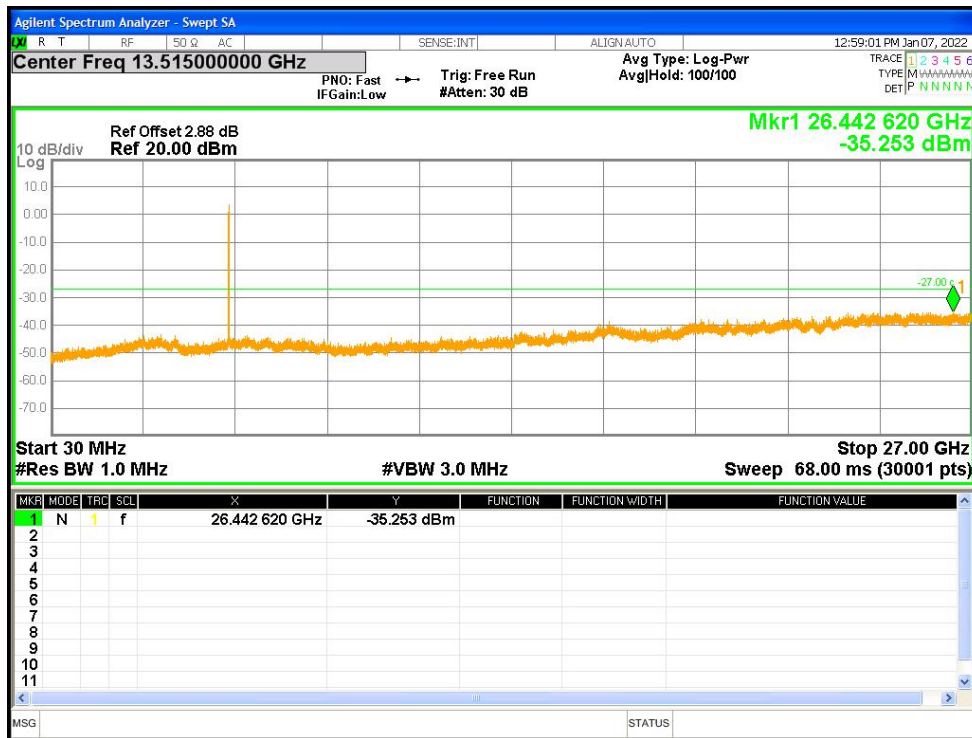

Tx. Spurious NVNT a 5200MHz Ant1 Emission

Tx. Spurious NVNT a 5200MHz Ant2 Emission

Tx. Spurious NVNT a 5240MHz Ant1 Emission

Tx. Spurious NVNT a 5240MHz Ant2 Emission

Tx. Spurious NVNT a 5745MHz Ant1 Emission

Tx. Spurious NVNT a 5745MHz Ant2 Emission

Tx. Spurious NVNT a 5785MHz Ant1 Emission

Tx. Spurious NVNT a 5785MHz Ant2 Emission

Tx. Spurious NVNT a 5825MHz Ant1 Emission

Tx. Spurious NVNT a 5825MHz Ant2 Emission

Tx. Spurious NVNT ac20 5180MHz Ant1 Emission

Tx. Spurious NVNT ac20 5180MHz Ant2 Emission

Tx. Spurious NVNT ac20 5200MHz Ant1 Emission

Tx. Spurious NVNT ac20 5200MHz Ant2 Emission

Tx. Spurious NVNT ac20 5240MHz Ant1 Emission