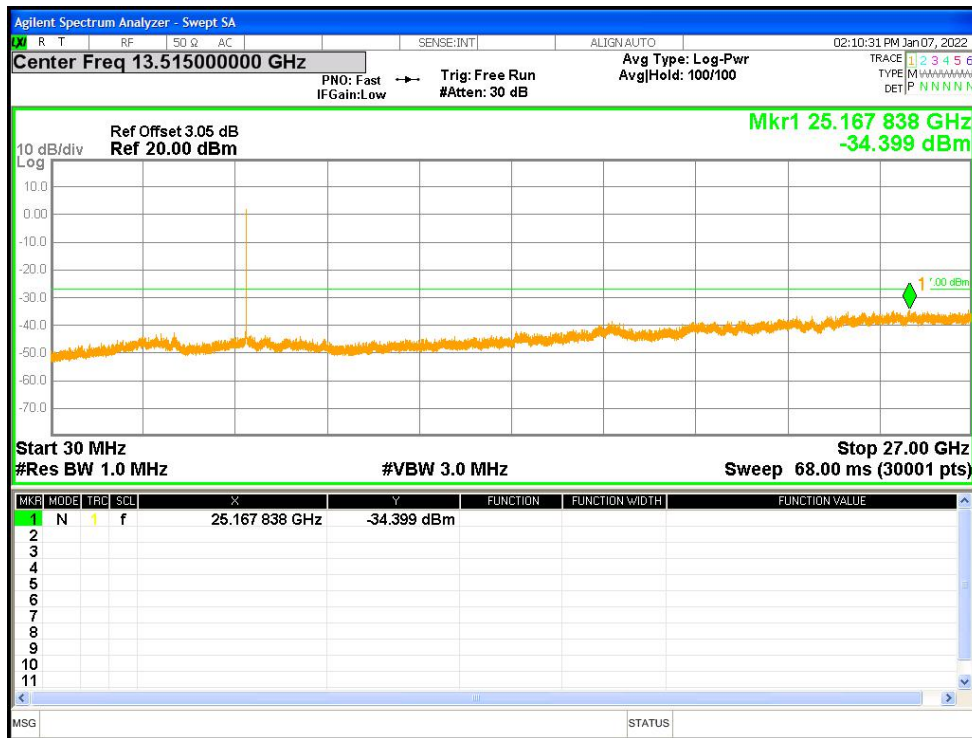

Tx. Spurious NVNT ac20 5180MHz Ant1 Emission

Tx. Spurious NVNT ac20 5180MHz Ant2 Emission

Tx. Spurious NVNT ac20 5200MHz Ant1 Emission

Tx. Spurious NVNT ac20 5200MHz Ant2 Emission

Tx. Spurious NVNT ac20 5240MHz Ant1 Emission

Tx. Spurious NVNT ac20 5240MHz Ant2 Emission

Tx. Spurious NVNT ac20 5745MHz Ant1 Emission

Tx. Spurious NVNT ac20 5745MHz Ant2 Emission

Tx. Spurious NVNT ac20 5785MHz Ant1 Emission

Tx. Spurious NVNT ac20 5785MHz Ant2 Emission

Tx. Spurious NVNT ac20 5825MHz Ant1 Emission

Tx. Spurious NVNT ac20 5825MHz Ant2 Emission

Tx. Spurious NVNT ac40 5190MHz Ant1 Emission

Tx. Spurious NVNT ac40 5190MHz Ant2 Emission

Tx. Spurious NVNT ac40 5230MHz Ant1 Emission