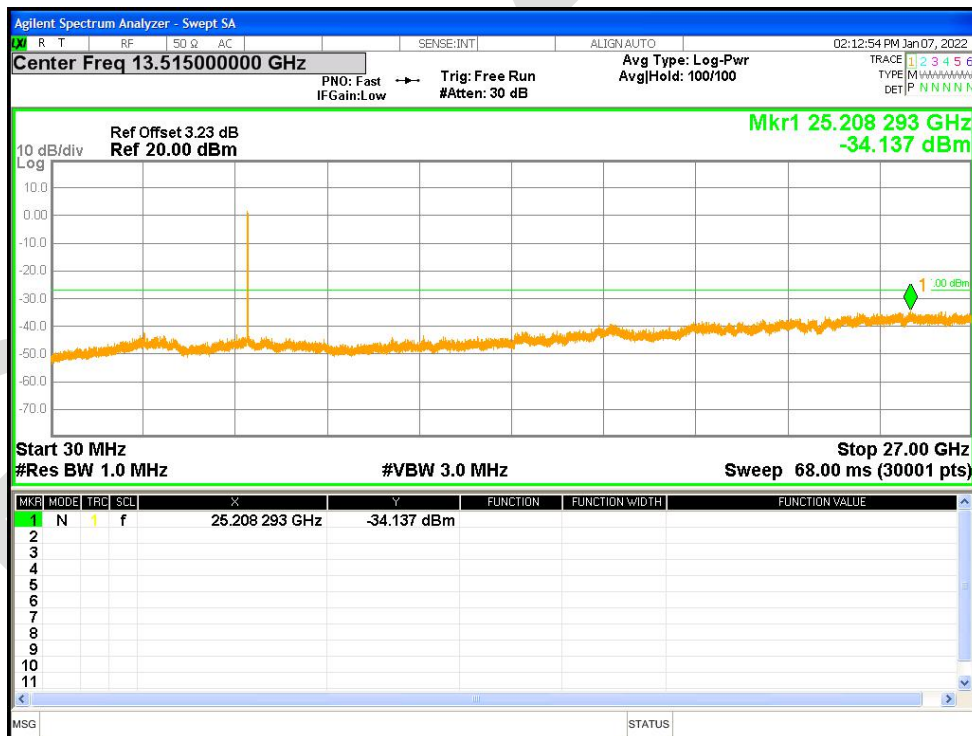

Tx. Spurious NVNT ac20 5180MHz Ant1 Emission

Tx. Spurious NVNT ac20 5180MHz Ant2 Emission

Tx. Spurious NVNT ac20 5200MHz Ant1 Emission

Tx. Spurious NVNT ac20 5200MHz Ant2 Emission

Tx. Spurious NVNT ac20 5240MHz Ant1 Emission

Tx. Spurious NVNT ac20 5240MHz Ant2 Emission

Tx. Spurious NVNT ac20 5745MHz Ant1 Emission

Tx. Spurious NVNT ac20 5745MHz Ant2 Emission

Tx. Spurious NVNT ac20 5785MHz Ant1 Emission

Tx. Spurious NVNT ac20 5785MHz Ant2 Emission

Tx. Spurious NVNT ac20 5825MHz Ant1 Emission

Tx. Spurious NVNT ac20 5825MHz Ant2 Emission

Tx. Spurious NVNT ac40 5190MHz Ant1 Emission

Tx. Spurious NVNT ac40 5190MHz Ant2 Emission

Tx. Spurious NVNT ac40 5230MHz Ant1 Emission