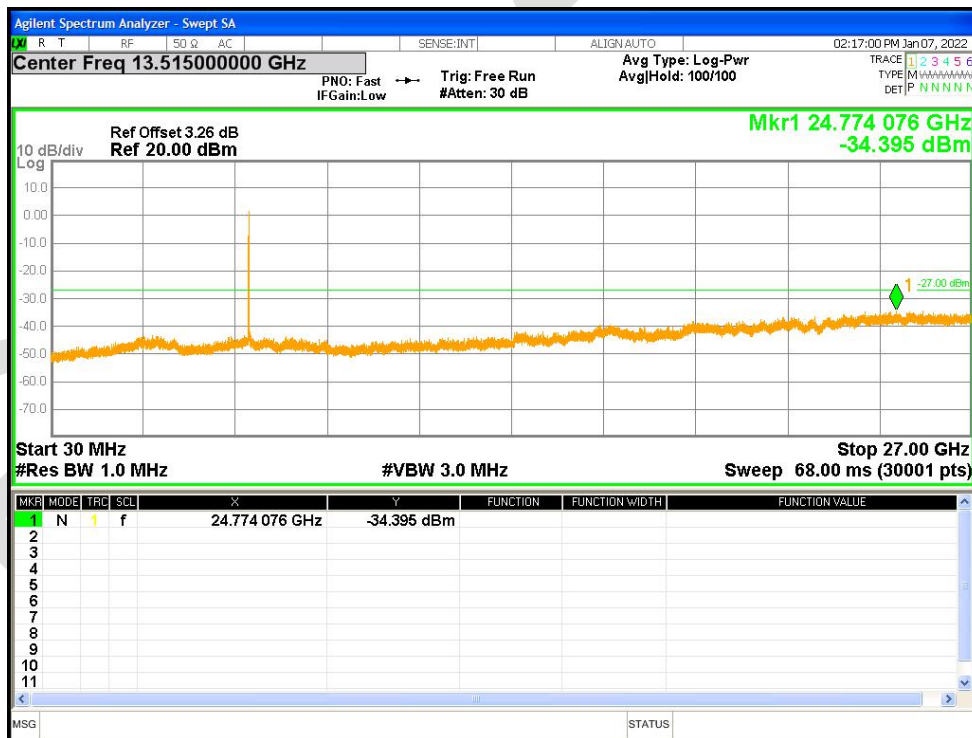

Tx. Spurious NVNT ac20 5180MHz Ant1 Emission

Tx. Spurious NVNT ac20 5180MHz Ant2 Emission

Tx. Spurious NVNT ac20 5200MHz Ant1 Emission

Tx. Spurious NVNT ac20 5200MHz Ant2 Emission

Tx. Spurious NVNT ac20 5240MHz Ant1 Emission

Tx. Spurious NVNT ac20 5240MHz Ant2 Emission

Tx. Spurious NVNT ac20 5745MHz Ant1 Emission

Tx. Spurious NVNT ac20 5745MHz Ant2 Emission

Tx. Spurious NVNT ac20 5785MHz Ant1 Emission

Tx. Spurious NVNT ac20 5785MHz Ant2 Emission

Tx. Spurious NVNT ac20 5825MHz Ant1 Emission

Tx. Spurious NVNT ac20 5825MHz Ant2 Emission

Tx. Spurious NVNT ac40 5190MHz Ant1 Emission

Tx. Spurious NVNT ac40 5190MHz Ant2 Emission

Tx. Spurious NVNT ac40 5230MHz Ant1 Emission