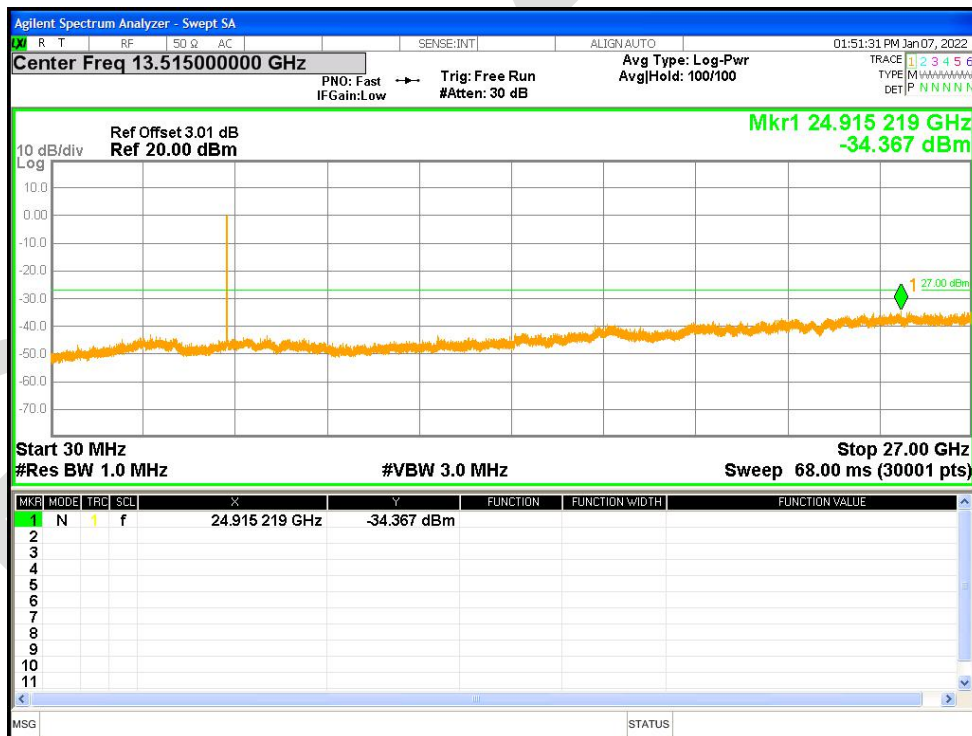

Tx. Spurious NVNT a 5200MHz Ant1 Emission

Tx. Spurious NVNT a 5200MHz Ant2 Emission

Tx. Spurious NVNT a 5240MHz Ant1 Emission

Tx. Spurious NVNT a 5240MHz Ant2 Emission

Tx. Spurious NVNT a 5745MHz Ant1 Emission

Tx. Spurious NVNT a 5745MHz Ant2 Emission

Tx. Spurious NVNT a 5785MHz Ant1 Emission

Tx. Spurious NVNT a 5785MHz Ant2 Emission

Tx. Spurious NVNT a 5825MHz Ant1 Emission

Tx. Spurious NVNT a 5825MHz Ant2 Emission

Tx. Spurious NVNT ac20 5180MHz Ant1 Emission

Tx. Spurious NVNT ac20 5180MHz Ant2 Emission

Tx. Spurious NVNT ac20 5200MHz Ant1 Emission

Tx. Spurious NVNT ac20 5200MHz Ant2 Emission

Tx. Spurious NVNT ac20 5240MHz Ant1 Emission

Tx. Spurious NVNT ac20 5240MHz Ant2 Emission

Tx. Spurious NVNT ac20 5745MHz Ant1 Emission

Tx. Spurious NVNT ac20 5745MHz Ant2 Emission

Tx. Spurious NVNT ac20 5785MHz Ant1 Emission

Tx. Spurious NVNT ac20 5785MHz Ant2 Emission