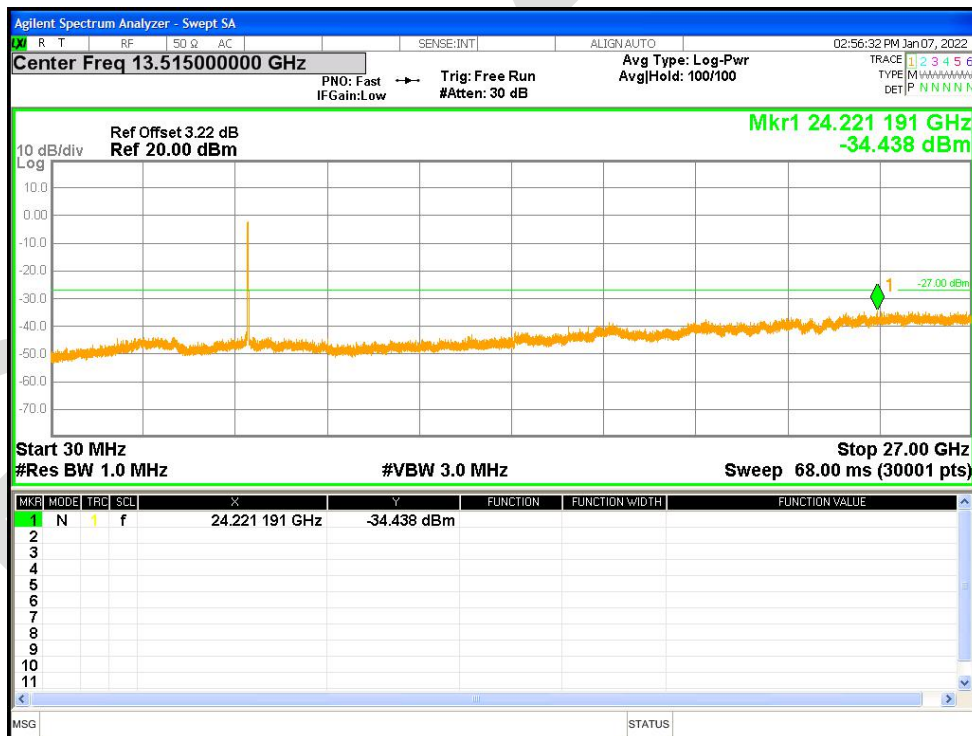

Tx. Spurious NVNT ac20 5825MHz Ant1 Emission

Tx. Spurious NVNT ac20 5825MHz Ant2 Emission

Tx. Spurious NVNT ac40 5190MHz Ant1 Emission

Tx. Spurious NVNT ac40 5190MHz Ant2 Emission

Tx. Spurious NVNT ac40 5230MHz Ant1 Emission

Tx. Spurious NVNT ac40 5230MHz Ant2 Emission

Tx. Spurious NVNT ac40 5755MHz Ant1 Emission

Tx. Spurious NVNT ac40 5755MHz Ant2 Emission

Tx. Spurious NVNT ac40 5795MHz Ant1 Emission

Tx. Spurious NVNT ac40 5795MHz Ant2 Emission

Tx. Spurious NVNT ac80 5210MHz Ant1 Emission

Tx. Spurious NVNT ac80 5210MHz Ant2 Emission

Tx. Spurious NVNT ac80 5775MHz Ant1 Emission

Tx. Spurious NVNT ac80 5775MHz Ant2 Emission

Tx. Spurious NVNT n20 5180MHz Ant1 Emission

Tx. Spurious NVNT n20 5180MHz Ant2 Emission

Tx. Spurious NVNT n20 5200MHz Ant1 Emission

Tx. Spurious NVNT n20 5200MHz Ant2 Emission

Tx. Spurious NVNT n20 5240MHz Ant1 Emission

Tx. Spurious NVNT n20 5240MHz Ant2 Emission