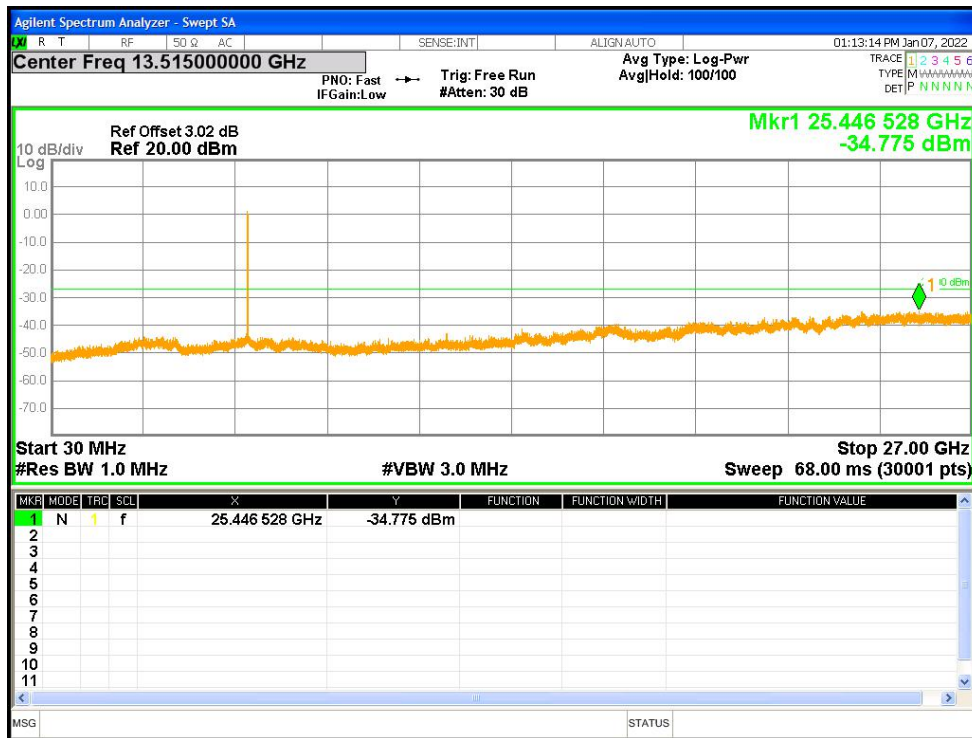

Tx. Spurious NVNT a 5200MHz Ant1 Emission

Tx. Spurious NVNT a 5200MHz Ant2 Emission

Tx. Spurious NVNT a 5240MHz Ant1 Emission

Tx. Spurious NVNT a 5240MHz Ant2 Emission

Tx. Spurious NVNT a 5745MHz Ant1 Emission

Tx. Spurious NVNT a 5745MHz Ant2 Emission

Tx. Spurious NVNT a 5785MHz Ant1 Emission

Tx. Spurious NVNT a 5785MHz Ant2 Emission

Tx. Spurious NVNT a 5825MHz Ant1 Emission

Tx. Spurious NVNT a 5825MHz Ant2 Emission

Tx. Spurious NVNT ac20 5180MHz Ant1 Emission

Tx. Spurious NVNT ac20 5180MHz Ant2 Emission

Tx. Spurious NVNT ac20 5200MHz Ant1 Emission

Tx. Spurious NVNT ac20 5200MHz Ant2 Emission

Tx. Spurious NVNT ac20 5240MHz Ant1 Emission