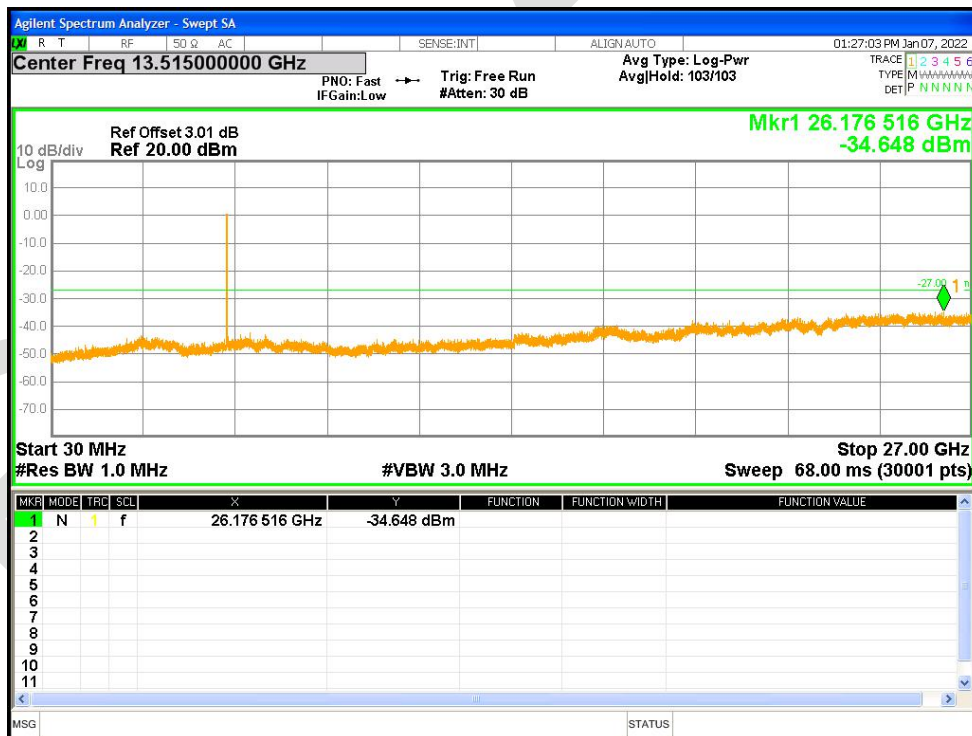

Tx. Spurious NVNT ac20 5825MHz Ant1 Emission

Tx. Spurious NVNT ac20 5825MHz Ant2 Emission

Tx. Spurious NVNT ac40 5190MHz Ant1 Emission

Tx. Spurious NVNT ac40 5190MHz Ant2 Emission

Tx. Spurious NVNT ac40 5230MHz Ant1 Emission

Tx. Spurious NVNT ac40 5230MHz Ant2 Emission

Tx. Spurious NVNT ac40 5755MHz Ant1 Emission

Tx. Spurious NVNT ac40 5755MHz Ant2 Emission

Tx. Spurious NVNT ac40 5795MHz Ant1 Emission

Tx. Spurious NVNT ac40 5795MHz Ant2 Emission

Tx. Spurious NVNT ac80 5210MHz Ant1 Emission

Tx. Spurious NVNT ac80 5210MHz Ant2 Emission

Tx. Spurious NVNT ac80 5775MHz Ant1 Emission

Tx. Spurious NVNT ac80 5775MHz Ant2 Emission

Tx. Spurious NVNT n20 5180MHz Ant1 Emission

Tx. Spurious NVNT n20 5180MHz Ant2 Emission

Tx. Spurious NVNT n20 5200MHz Ant1 Emission

Tx. Spurious NVNT n20 5200MHz Ant2 Emission

Tx. Spurious NVNT n20 5240MHz Ant1 Emission

Tx. Spurious NVNT n20 5240MHz Ant2 Emission