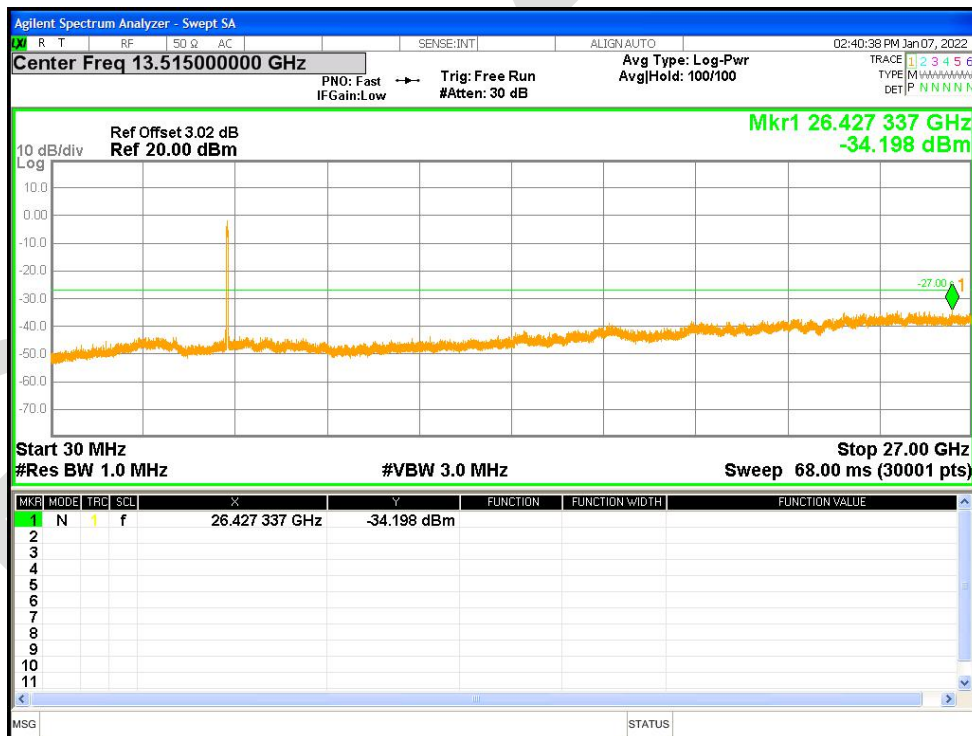

Tx. Spurious NVNT ac20 5180MHz Ant1 Emission

Tx. Spurious NVNT ac20 5180MHz Ant2 Emission

Tx. Spurious NVNT ac20 5200MHz Ant1 Emission

Tx. Spurious NVNT ac20 5200MHz Ant2 Emission

Tx. Spurious NVNT ac20 5240MHz Ant1 Emission

Tx. Spurious NVNT ac20 5240MHz Ant2 Emission

Tx. Spurious NVNT ac20 5745MHz Ant1 Emission

Tx. Spurious NVNT ac20 5745MHz Ant2 Emission

Tx. Spurious NVNT ac20 5785MHz Ant1 Emission

Tx. Spurious NVNT ac20 5785MHz Ant2 Emission

Tx. Spurious NVNT ac20 5825MHz Ant1 Emission

Tx. Spurious NVNT ac20 5825MHz Ant2 Emission

Tx. Spurious NVNT ac40 5190MHz Ant1 Emission

Tx. Spurious NVNT ac40 5190MHz Ant2 Emission

Tx. Spurious NVNT ac40 5230MHz Ant1 Emission