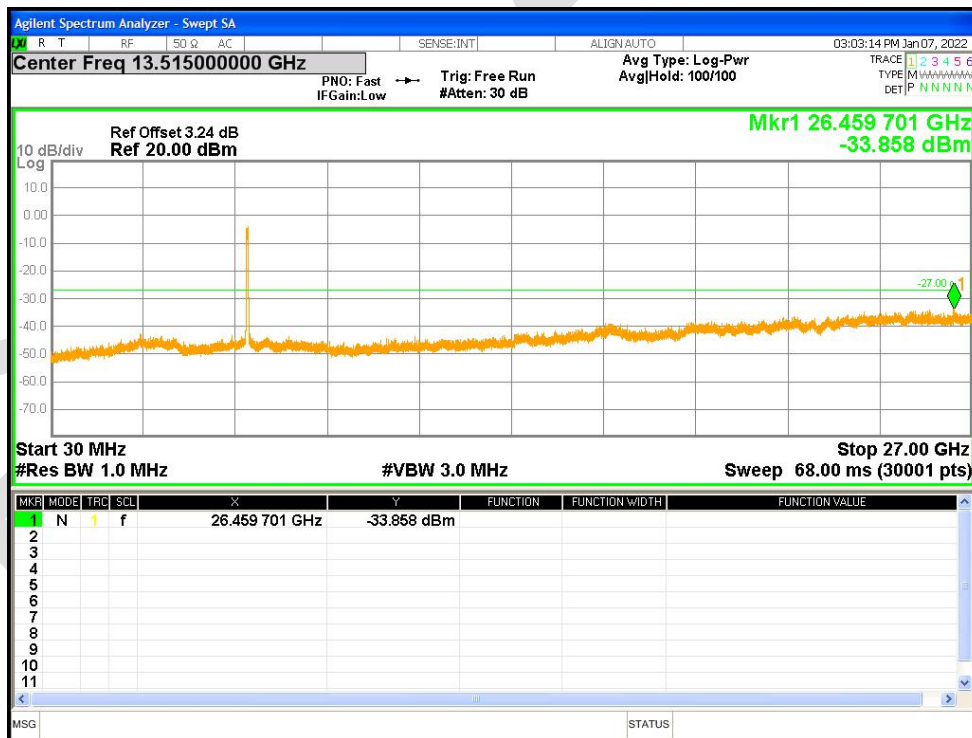

Tx. Spurious NVNT ac20 5825MHz Ant1 Emission

Tx. Spurious NVNT ac20 5825MHz Ant2 Emission

Tx. Spurious NVNT ac40 5190MHz Ant1 Emission

Tx. Spurious NVNT ac40 5190MHz Ant2 Emission

Tx. Spurious NVNT ac40 5230MHz Ant1 Emission

Tx. Spurious NVNT ac40 5230MHz Ant2 Emission

Tx. Spurious NVNT ac40 5755MHz Ant1 Emission

Tx. Spurious NVNT ac40 5755MHz Ant2 Emission

Tx. Spurious NVNT ac40 5795MHz Ant1 Emission

Tx. Spurious NVNT ac40 5795MHz Ant2 Emission

Tx. Spurious NVNT ac80 5210MHz Ant1 Emission

Tx. Spurious NVNT ac80 5210MHz Ant2 Emission

Tx. Spurious NVNT ac80 5775MHz Ant1 Emission

Tx. Spurious NVNT ac80 5775MHz Ant2 Emission

Tx. Spurious NVNT n20 5180MHz Ant1 Emission

Tx. Spurious NVNT n20 5180MHz Ant2 Emission

Tx. Spurious NVNT n20 5200MHz Ant1 Emission

Tx. Spurious NVNT n20 5200MHz Ant2 Emission

Tx. Spurious NVNT n20 5240MHz Ant1 Emission

Tx. Spurious NVNT n20 5240MHz Ant2 Emission