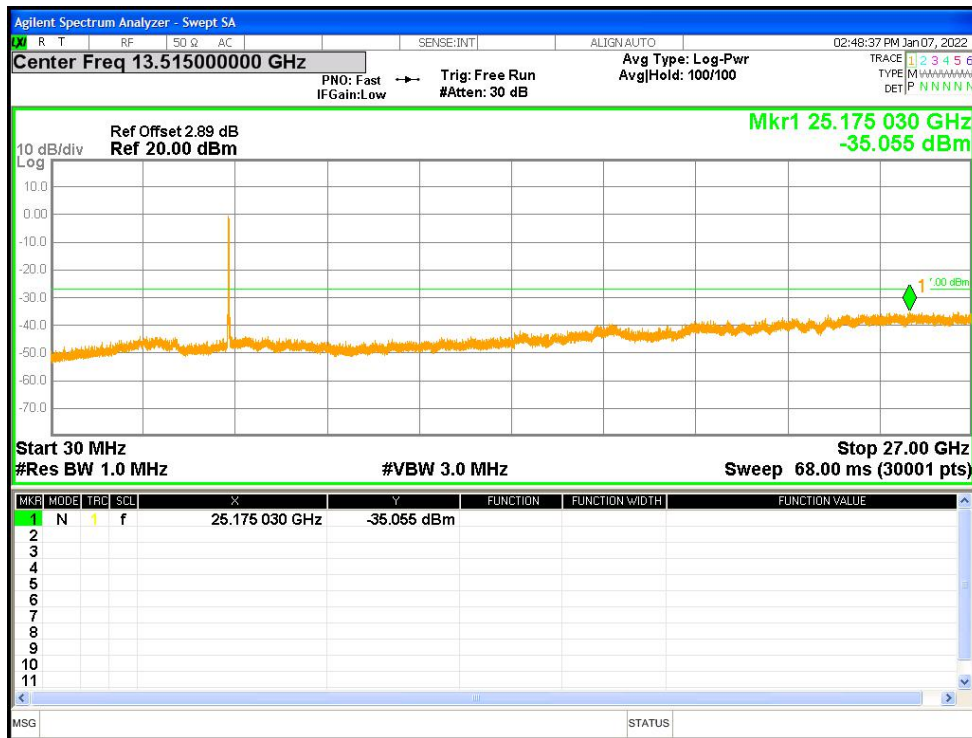

Tx. Spurious NVNT ac20 5240MHz Ant2 Emission

Tx. Spurious NVNT ac20 5745MHz Ant1 Emission

Tx. Spurious NVNT ac20 5745MHz Ant2 Emission

Tx. Spurious NVNT ac20 5785MHz Ant1 Emission

Tx. Spurious NVNT ac20 5785MHz Ant2 Emission

Tx. Spurious NVNT ac20 5825MHz Ant1 Emission

Tx. Spurious NVNT ac20 5825MHz Ant2 Emission

Tx. Spurious NVNT ac40 5190MHz Ant1 Emission

Tx. Spurious NVNT ac40 5190MHz Ant2 Emission

Tx. Spurious NVNT ac40 5230MHz Ant1 Emission

Tx. Spurious NVNT ac40 5230MHz Ant2 Emission

Tx. Spurious NVNT ac40 5755MHz Ant1 Emission

Tx. Spurious NVNT ac40 5755MHz Ant2 Emission

Tx. Spurious NVNT ac40 5795MHz Ant1 Emission

Tx. Spurious NVNT ac40 5795MHz Ant2 Emission

Tx. Spurious NVNT ac80 5210MHz Ant1 Emission

Tx. Spurious NVNT ac80 5210MHz Ant2 Emission

Tx. Spurious NVNT ac80 5775MHz Ant1 Emission

Tx. Spurious NVNT ac80 5775MHz Ant2 Emission

Tx. Spurious NVNT n20 5180MHz Ant1 Emission