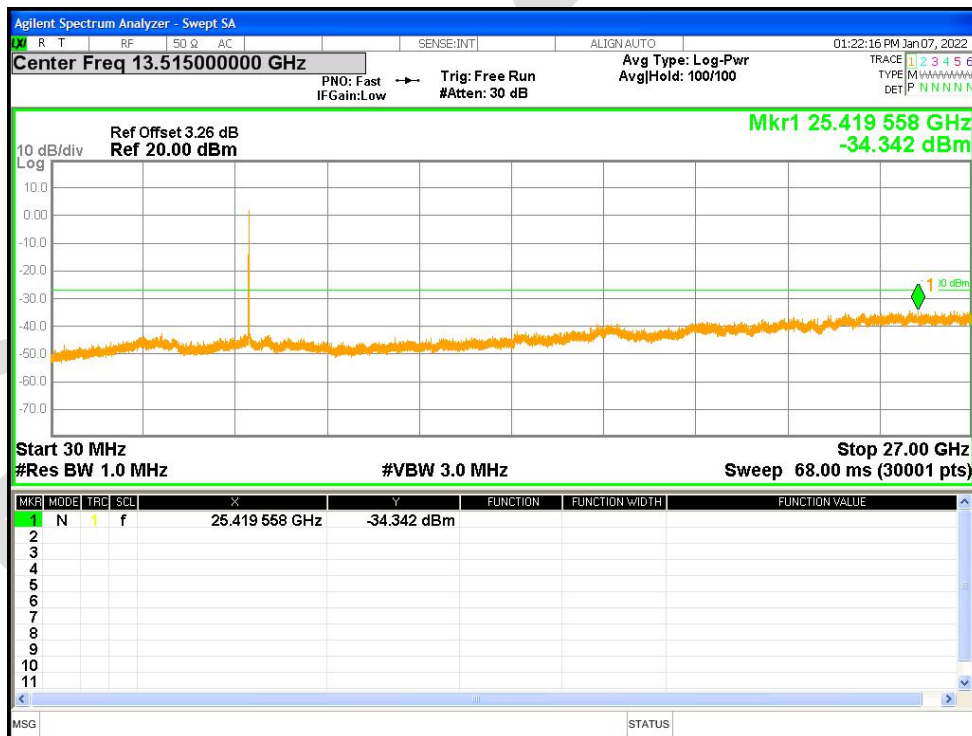

Tx. Spurious NVNT a 5200MHz Ant1 Emission

Tx. Spurious NVNT a 5200MHz Ant2 Emission

Tx. Spurious NVNT a 5240MHz Ant1 Emission

Tx. Spurious NVNT a 5240MHz Ant2 Emission

Tx. Spurious NVNT a 5745MHz Ant1 Emission

Tx. Spurious NVNT a 5745MHz Ant2 Emission

Tx. Spurious NVNT a 5785MHz Ant1 Emission

Tx. Spurious NVNT a 5785MHz Ant2 Emission

Tx. Spurious NVNT a 5825MHz Ant1 Emission

Tx. Spurious NVNT a 5825MHz Ant2 Emission

Tx. Spurious NVNT ac20 5180MHz Ant1 Emission

Tx. Spurious NVNT ac20 5180MHz Ant2 Emission

Tx. Spurious NVNT ac20 5200MHz Ant1 Emission

Tx. Spurious NVNT ac20 5200MHz Ant2 Emission

Tx. Spurious NVNT ac20 5240MHz Ant1 Emission

Tx. Spurious NVNT ac20 5240MHz Ant2 Emission

Tx. Spurious NVNT ac20 5745MHz Ant1 Emission

Tx. Spurious NVNT ac20 5745MHz Ant2 Emission

Tx. Spurious NVNT ac20 5785MHz Ant1 Emission

Tx. Spurious NVNT ac20 5785MHz Ant2 Emission