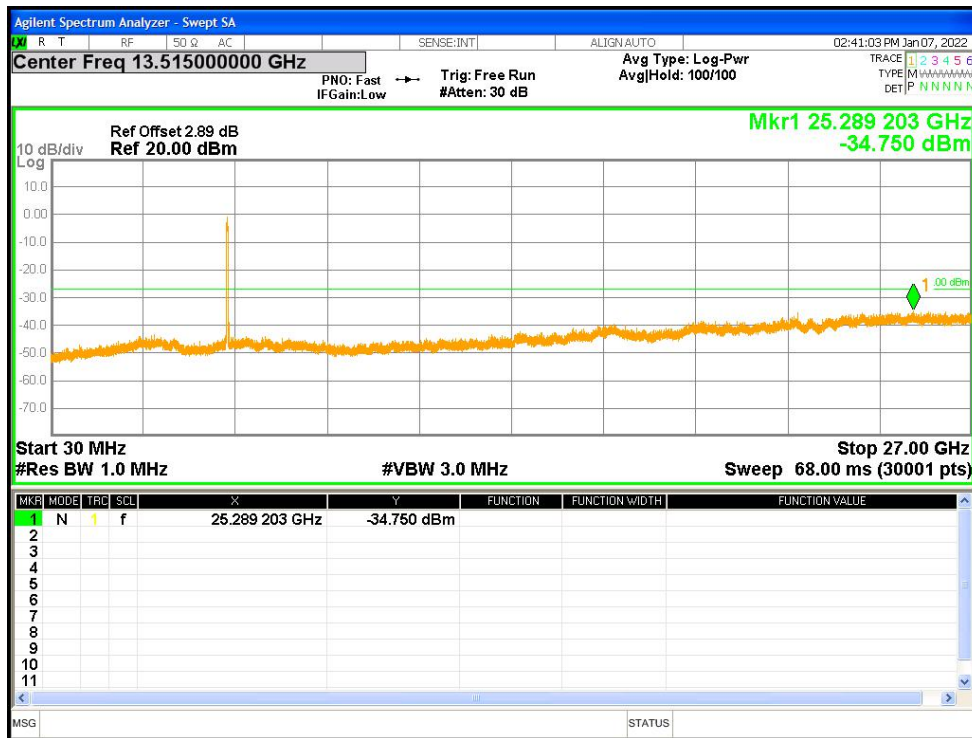

Tx. Spurious NVNT ac20 5240MHz Ant2 Emission

Tx. Spurious NVNT ac20 5745MHz Ant1 Emission

Tx. Spurious NVNT ac20 5745MHz Ant2 Emission

Tx. Spurious NVNT ac20 5785MHz Ant1 Emission

Tx. Spurious NVNT ac20 5785MHz Ant2 Emission

Tx. Spurious NVNT ac20 5825MHz Ant1 Emission

Tx. Spurious NVNT ac20 5825MHz Ant2 Emission

Tx. Spurious NVNT ac40 5190MHz Ant1 Emission

Tx. Spurious NVNT ac40 5190MHz Ant2 Emission

Tx. Spurious NVNT ac40 5230MHz Ant1 Emission

Tx. Spurious NVNT ac40 5230MHz Ant2 Emission

Tx. Spurious NVNT ac40 5755MHz Ant1 Emission

Tx. Spurious NVNT ac40 5755MHz Ant2 Emission

Tx. Spurious NVNT ac40 5795MHz Ant1 Emission

Tx. Spurious NVNT ac40 5795MHz Ant2 Emission

Tx. Spurious NVNT ac80 5210MHz Ant1 Emission

Tx. Spurious NVNT ac80 5210MHz Ant2 Emission

Tx. Spurious NVNT ac80 5775MHz Ant1 Emission

Tx. Spurious NVNT ac80 5775MHz Ant2 Emission

Tx. Spurious NVNT n20 5180MHz Ant1 Emission