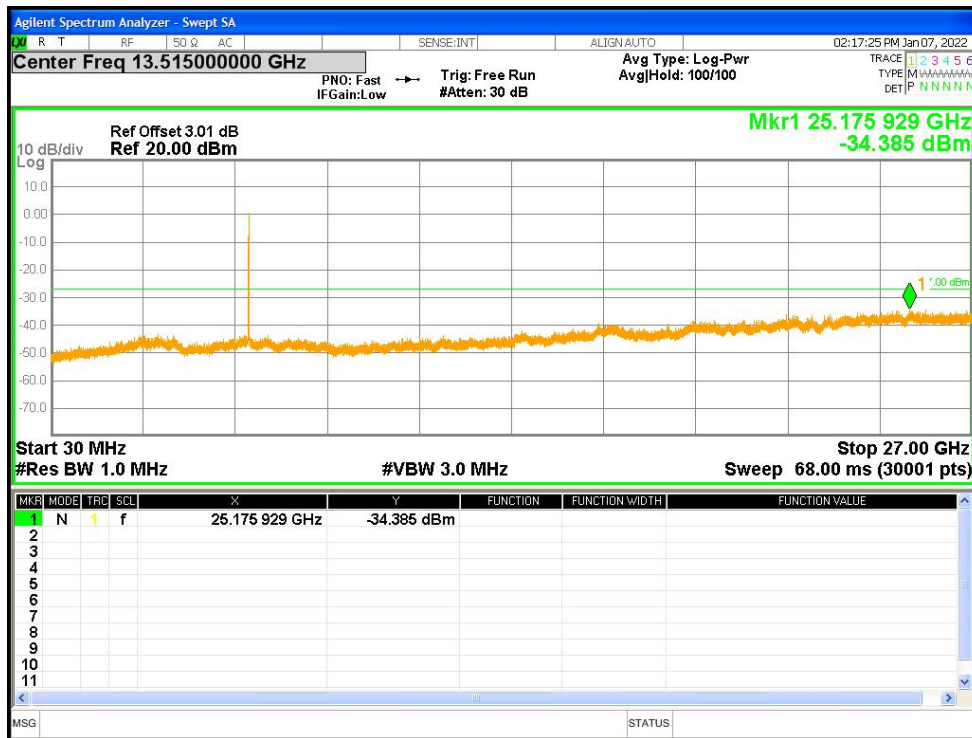

Tx. Spurious NVNT ac20 5180MHz Ant1 Emission

Tx. Spurious NVNT ac20 5180MHz Ant2 Emission

Tx. Spurious NVNT ac20 5200MHz Ant1 Emission

Tx. Spurious NVNT ac20 5200MHz Ant2 Emission

Tx. Spurious NVNT ac20 5240MHz Ant1 Emission

Tx. Spurious NVNT ac20 5240MHz Ant2 Emission

Tx. Spurious NVNT ac20 5745MHz Ant1 Emission

Tx. Spurious NVNT ac20 5745MHz Ant2 Emission

Tx. Spurious NVNT ac20 5785MHz Ant1 Emission

Tx. Spurious NVNT ac20 5785MHz Ant2 Emission

Tx. Spurious NVNT ac20 5825MHz Ant1 Emission

Tx. Spurious NVNT ac20 5825MHz Ant2 Emission

Tx. Spurious NVNT ac40 5190MHz Ant1 Emission

Tx. Spurious NVNT ac40 5190MHz Ant2 Emission

Tx. Spurious NVNT ac40 5230MHz Ant1 Emission