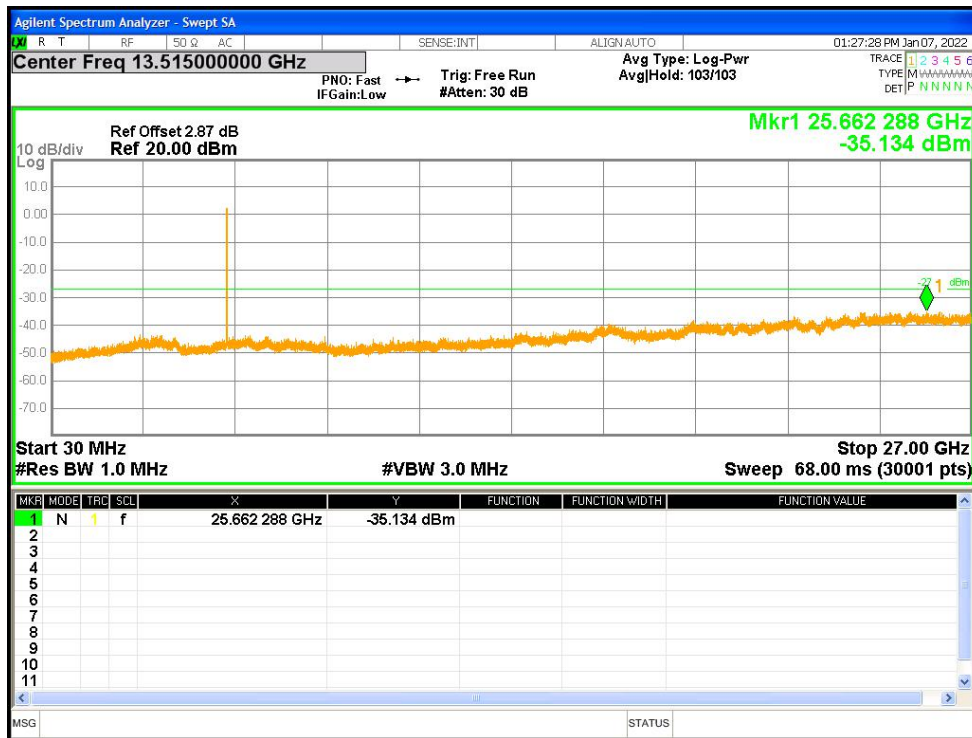

Tx. Spurious NVNT ac20 5825MHz Ant1 Emission

Tx. Spurious NVNT ac20 5825MHz Ant2 Emission

Tx. Spurious NVNT ac40 5190MHz Ant1 Emission

Tx. Spurious NVNT ac40 5190MHz Ant2 Emission

Tx. Spurious NVNT ac40 5230MHz Ant1 Emission

Tx. Spurious NVNT ac40 5230MHz Ant2 Emission

Tx. Spurious NVNT ac40 5755MHz Ant1 Emission

Tx. Spurious NVNT ac40 5755MHz Ant2 Emission

Tx. Spurious NVNT ac40 5795MHz Ant1 Emission

Tx. Spurious NVNT ac40 5795MHz Ant2 Emission

Tx. Spurious NVNT ac80 5210MHz Ant1 Emission

Tx. Spurious NVNT ac80 5210MHz Ant2 Emission

Tx. Spurious NVNT ac80 5775MHz Ant1 Emission

Tx. Spurious NVNT ac80 5775MHz Ant2 Emission

Tx. Spurious NVNT n20 5180MHz Ant1 Emission

Tx. Spurious NVNT n20 5180MHz Ant2 Emission

Tx. Spurious NVNT n20 5200MHz Ant1 Emission

Tx. Spurious NVNT n20 5200MHz Ant2 Emission

Tx. Spurious NVNT n20 5240MHz Ant1 Emission

Tx. Spurious NVNT n20 5240MHz Ant2 Emission