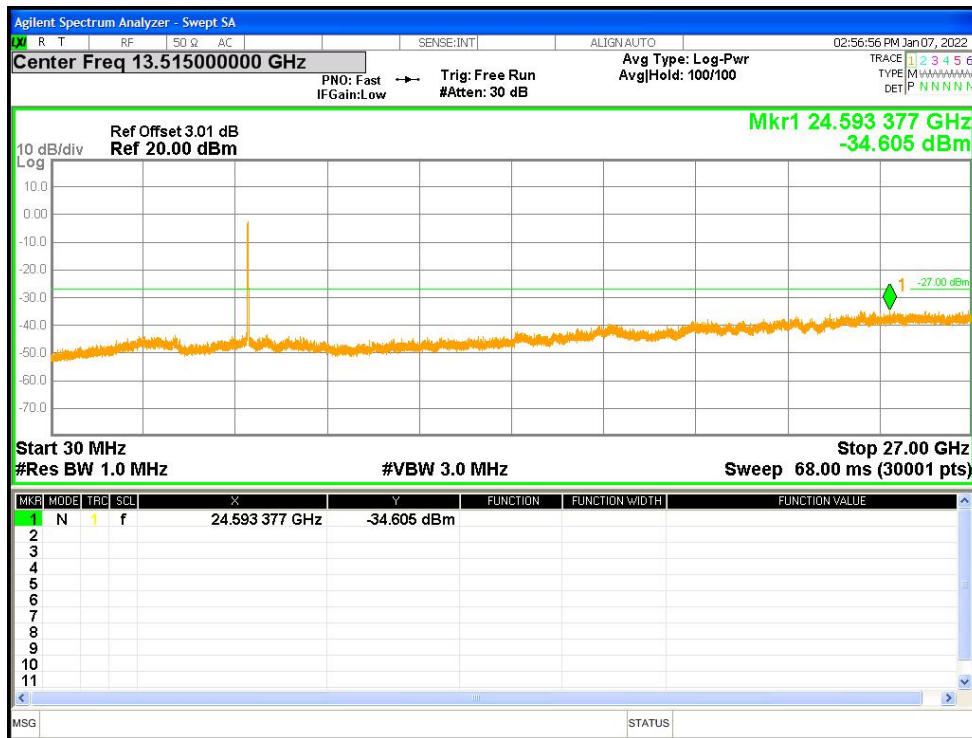

Tx. Spurious NVNT ac20 5825MHz Ant1 Emission

Tx. Spurious NVNT ac20 5825MHz Ant2 Emission

Tx. Spurious NVNT ac40 5190MHz Ant1 Emission

Tx. Spurious NVNT ac40 5190MHz Ant2 Emission

Tx. Spurious NVNT ac40 5230MHz Ant1 Emission

Tx. Spurious NVNT ac40 5230MHz Ant2 Emission

Tx. Spurious NVNT ac40 5755MHz Ant1 Emission

Tx. Spurious NVNT ac40 5755MHz Ant2 Emission

Tx. Spurious NVNT ac40 5795MHz Ant1 Emission

Tx. Spurious NVNT ac40 5795MHz Ant2 Emission

Tx. Spurious NVNT ac80 5210MHz Ant1 Emission

Tx. Spurious NVNT ac80 5210MHz Ant2 Emission

Tx. Spurious NVNT ac80 5775MHz Ant1 Emission

Tx. Spurious NVNT ac80 5775MHz Ant2 Emission

Tx. Spurious NVNT n20 5180MHz Ant1 Emission

Tx. Spurious NVNT n20 5180MHz Ant2 Emission

Tx. Spurious NVNT n20 5200MHz Ant1 Emission

Tx. Spurious NVNT n20 5200MHz Ant2 Emission

Tx. Spurious NVNT n20 5240MHz Ant1 Emission

Tx. Spurious NVNT n20 5240MHz Ant2 Emission