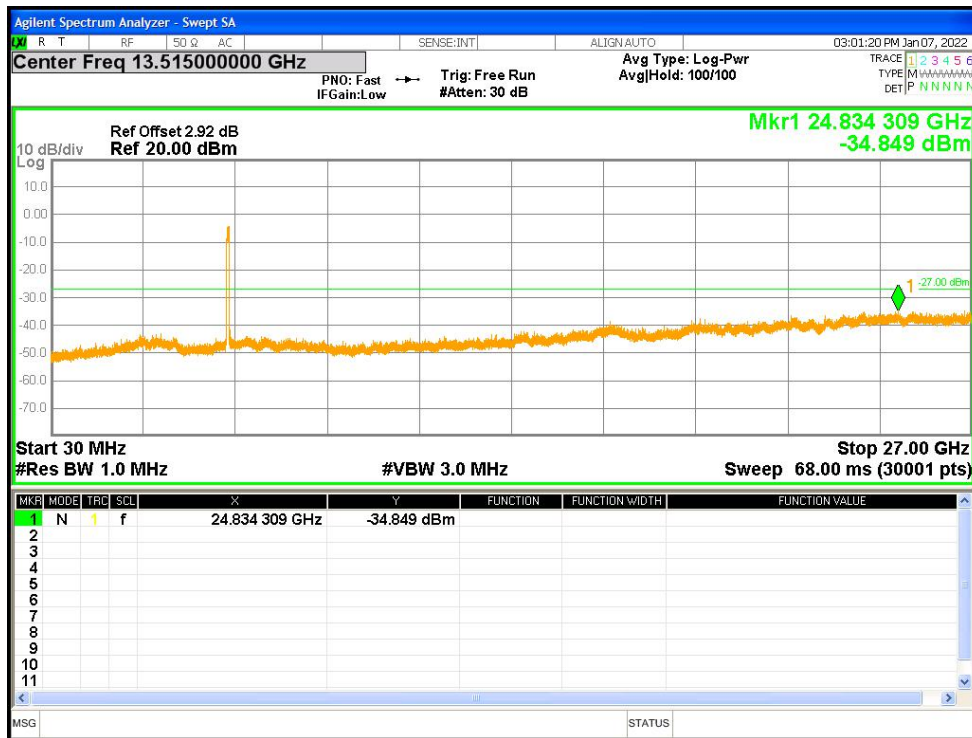

Tx. Spurious NVNT ac20 5825MHz Ant1 Emission

Tx. Spurious NVNT ac20 5825MHz Ant2 Emission

Tx. Spurious NVNT ac40 5190MHz Ant1 Emission

Tx. Spurious NVNT ac40 5190MHz Ant2 Emission

Tx. Spurious NVNT ac40 5230MHz Ant1 Emission

Tx. Spurious NVNT ac40 5230MHz Ant2 Emission

Tx. Spurious NVNT ac40 5755MHz Ant1 Emission

Tx. Spurious NVNT ac40 5755MHz Ant2 Emission

Tx. Spurious NVNT ac40 5795MHz Ant1 Emission

Tx. Spurious NVNT ac40 5795MHz Ant2 Emission

Tx. Spurious NVNT ac80 5210MHz Ant1 Emission

Tx. Spurious NVNT ac80 5210MHz Ant2 Emission

Tx. Spurious NVNT ac80 5775MHz Ant1 Emission

Tx. Spurious NVNT ac80 5775MHz Ant2 Emission

Tx. Spurious NVNT n20 5180MHz Ant1 Emission

Tx. Spurious NVNT n20 5180MHz Ant2 Emission

Tx. Spurious NVNT n20 5200MHz Ant1 Emission

Tx. Spurious NVNT n20 5200MHz Ant2 Emission

Tx. Spurious NVNT n20 5240MHz Ant1 Emission

Tx. Spurious NVNT n20 5240MHz Ant2 Emission