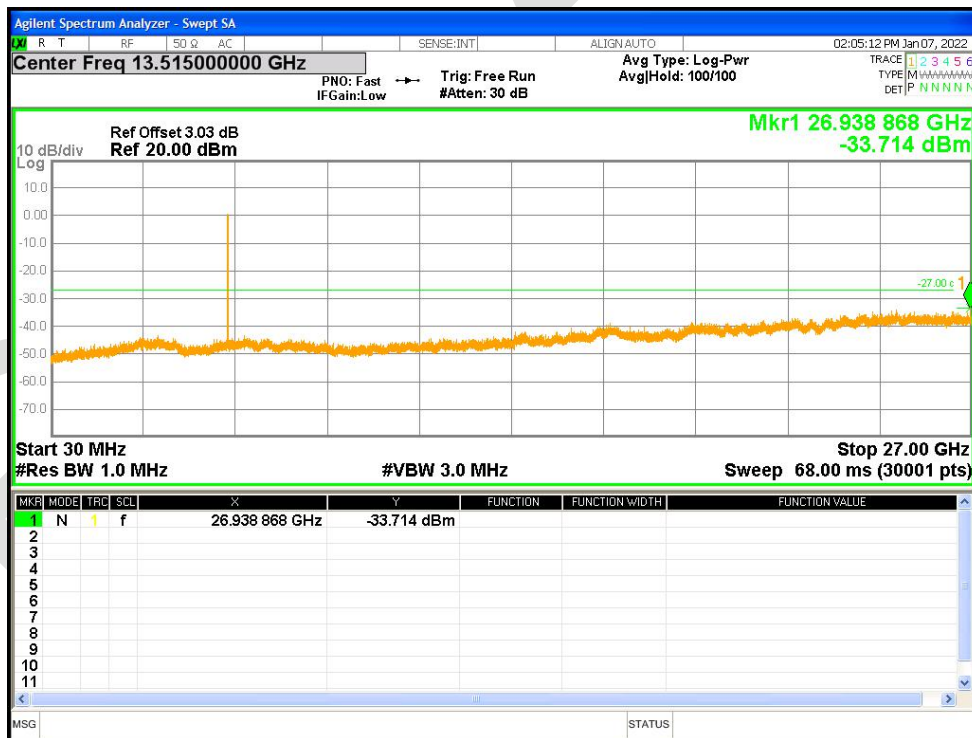

Tx. Spurious NVNT a 5200MHz Ant1 Emission

Tx. Spurious NVNT a 5200MHz Ant2 Emission

Tx. Spurious NVNT a 5240MHz Ant1 Emission

Tx. Spurious NVNT a 5240MHz Ant2 Emission

Tx. Spurious NVNT a 5745MHz Ant1 Emission

Tx. Spurious NVNT a 5745MHz Ant2 Emission

Tx. Spurious NVNT a 5785MHz Ant1 Emission

Tx. Spurious NVNT a 5785MHz Ant2 Emission

Tx. Spurious NVNT a 5825MHz Ant1 Emission

Tx. Spurious NVNT a 5825MHz Ant2 Emission

Tx. Spurious NVNT ac20 5180MHz Ant1 Emission

Tx. Spurious NVNT ac20 5180MHz Ant2 Emission

Tx. Spurious NVNT ac20 5200MHz Ant1 Emission

Tx. Spurious NVNT ac20 5200MHz Ant2 Emission

Tx. Spurious NVNT ac20 5240MHz Ant1 Emission

Tx. Spurious NVNT ac20 5240MHz Ant2 Emission

Tx. Spurious NVNT ac20 5745MHz Ant1 Emission

Tx. Spurious NVNT ac20 5745MHz Ant2 Emission

Tx. Spurious NVNT ac20 5785MHz Ant1 Emission

Tx. Spurious NVNT ac20 5785MHz Ant2 Emission