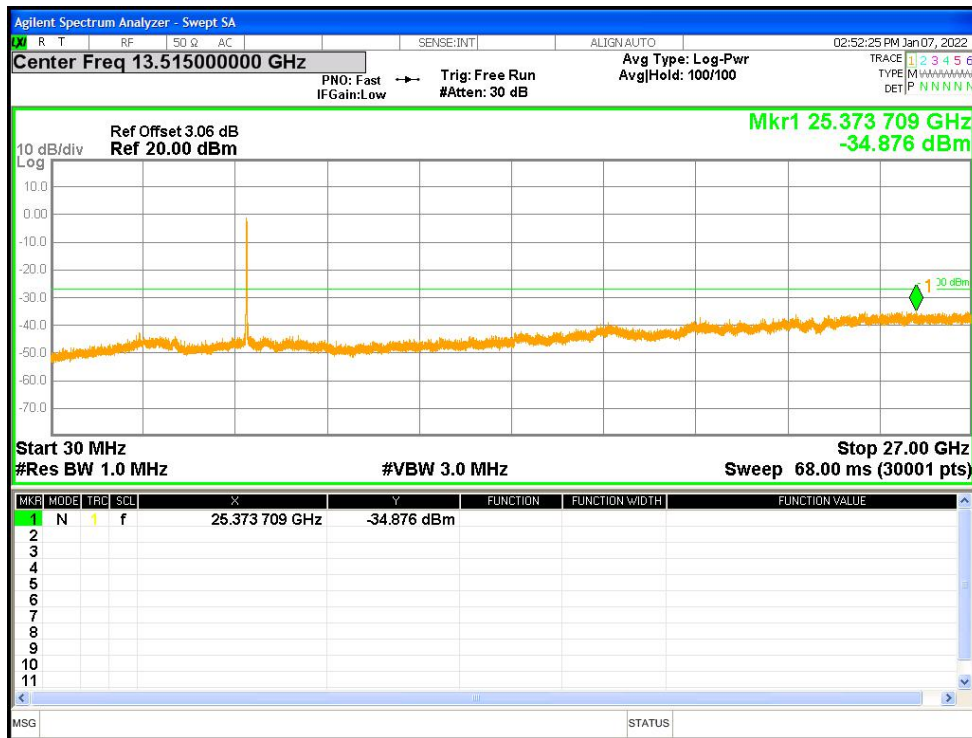

Tx. Spurious NVNT ac20 5825MHz Ant1 Emission

Tx. Spurious NVNT ac20 5825MHz Ant2 Emission

Tx. Spurious NVNT ac40 5190MHz Ant1 Emission

Tx. Spurious NVNT ac40 5190MHz Ant2 Emission

Tx. Spurious NVNT ac40 5230MHz Ant1 Emission

Tx. Spurious NVNT ac40 5230MHz Ant2 Emission

Tx. Spurious NVNT ac40 5755MHz Ant1 Emission

Tx. Spurious NVNT ac40 5755MHz Ant2 Emission

Tx. Spurious NVNT ac40 5795MHz Ant1 Emission

Tx. Spurious NVNT ac40 5795MHz Ant2 Emission

Tx. Spurious NVNT ac80 5210MHz Ant1 Emission

Tx. Spurious NVNT ac80 5210MHz Ant2 Emission

Tx. Spurious NVNT ac80 5775MHz Ant1 Emission

Tx. Spurious NVNT ac80 5775MHz Ant2 Emission

Tx. Spurious NVNT n20 5180MHz Ant1 Emission

Tx. Spurious NVNT n20 5180MHz Ant2 Emission

Tx. Spurious NVNT n20 5200MHz Ant1 Emission

Tx. Spurious NVNT n20 5200MHz Ant2 Emission

Tx. Spurious NVNT n20 5240MHz Ant1 Emission

Tx. Spurious NVNT n20 5240MHz Ant2 Emission