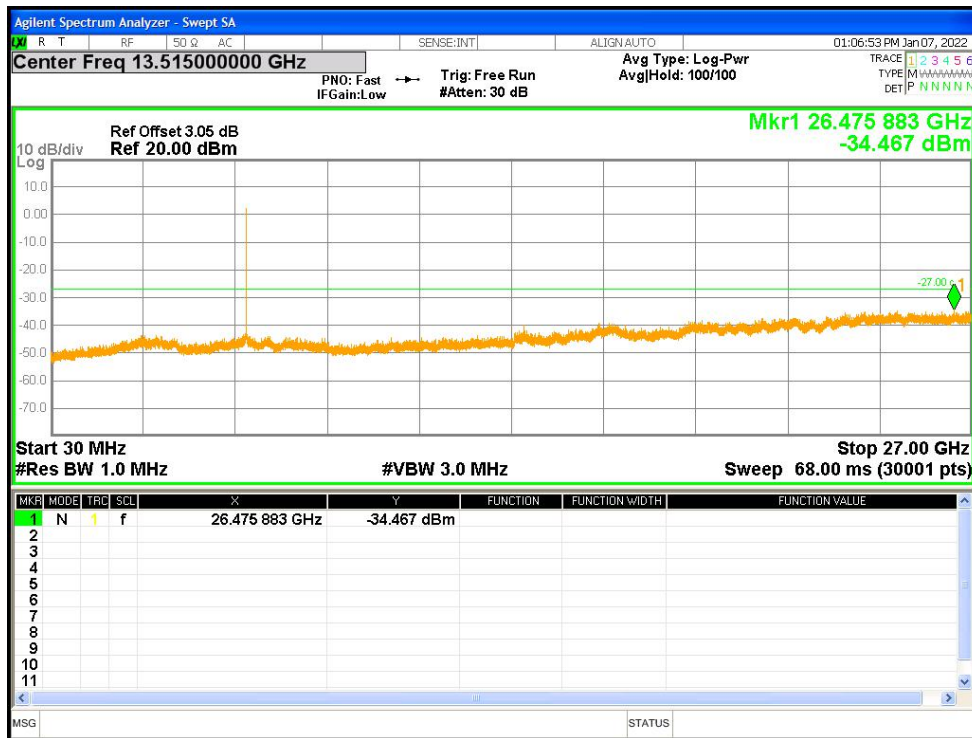

Tx. Spurious NVNT a 5200MHz Ant1 Emission

Tx. Spurious NVNT a 5200MHz Ant2 Emission

Tx. Spurious NVNT a 5240MHz Ant1 Emission

Tx. Spurious NVNT a 5240MHz Ant2 Emission

Tx. Spurious NVNT a 5745MHz Ant1 Emission

Tx. Spurious NVNT a 5745MHz Ant2 Emission

Tx. Spurious NVNT a 5785MHz Ant1 Emission

Tx. Spurious NVNT a 5785MHz Ant2 Emission

Tx. Spurious NVNT a 5825MHz Ant1 Emission

Tx. Spurious NVNT a 5825MHz Ant2 Emission

Tx. Spurious NVNT ac20 5180MHz Ant1 Emission

Tx. Spurious NVNT ac20 5180MHz Ant2 Emission

Tx. Spurious NVNT ac20 5200MHz Ant1 Emission

Tx. Spurious NVNT ac20 5200MHz Ant2 Emission

Tx. Spurious NVNT ac20 5240MHz Ant1 Emission