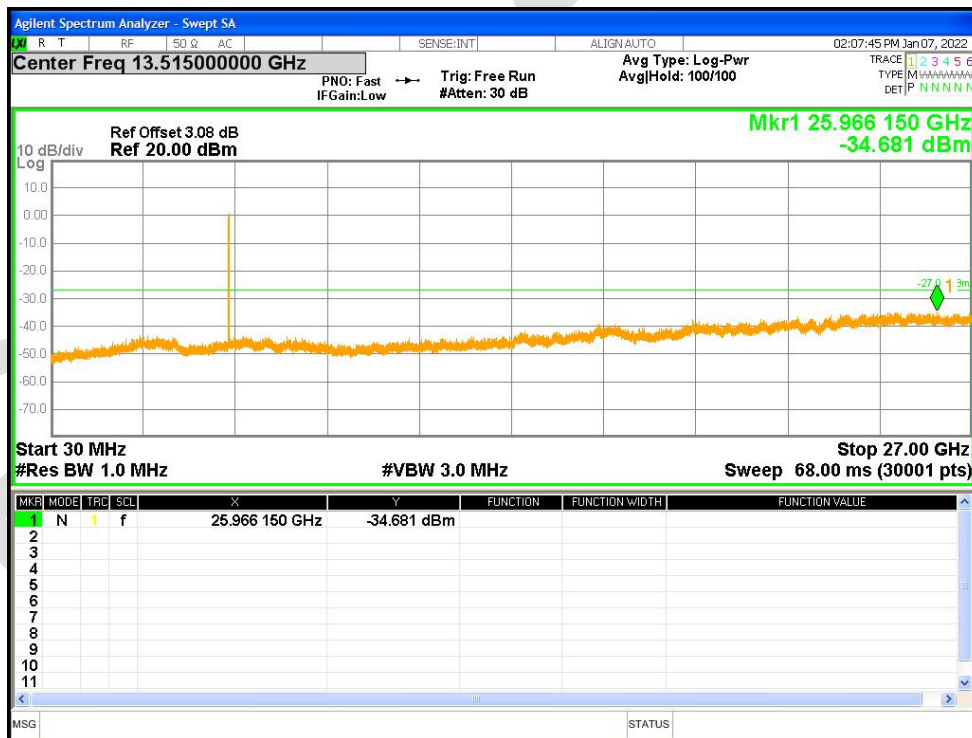

Tx. Spurious NVNT a 5745MHz Ant2 Emission

Tx. Spurious NVNT a 5785MHz Ant1 Emission

Tx. Spurious NVNT a 5785MHz Ant2 Emission

Tx. Spurious NVNT a 5825MHz Ant1 Emission

Tx. Spurious NVNT a 5825MHz Ant2 Emission

Tx. Spurious NVNT ac20 5180MHz Ant1 Emission

Tx. Spurious NVNT ac20 5180MHz Ant2 Emission

Tx. Spurious NVNT ac20 5200MHz Ant1 Emission

Tx. Spurious NVNT ac20 5200MHz Ant2 Emission

Tx. Spurious NVNT ac20 5240MHz Ant1 Emission

Tx. Spurious NVNT ac20 5240MHz Ant2 Emission

Tx. Spurious NVNT ac20 5745MHz Ant1 Emission

Tx. Spurious NVNT ac20 5745MHz Ant2 Emission

Tx. Spurious NVNT ac20 5785MHz Ant1 Emission

Tx. Spurious NVNT ac20 5785MHz Ant2 Emission

Tx. Spurious NVNT ac20 5825MHz Ant1 Emission

Tx. Spurious NVNT ac20 5825MHz Ant2 Emission

Tx. Spurious NVNT ac40 5190MHz Ant1 Emission

Tx. Spurious NVNT ac40 5190MHz Ant2 Emission

Tx. Spurious NVNT ac40 5230MHz Ant1 Emission