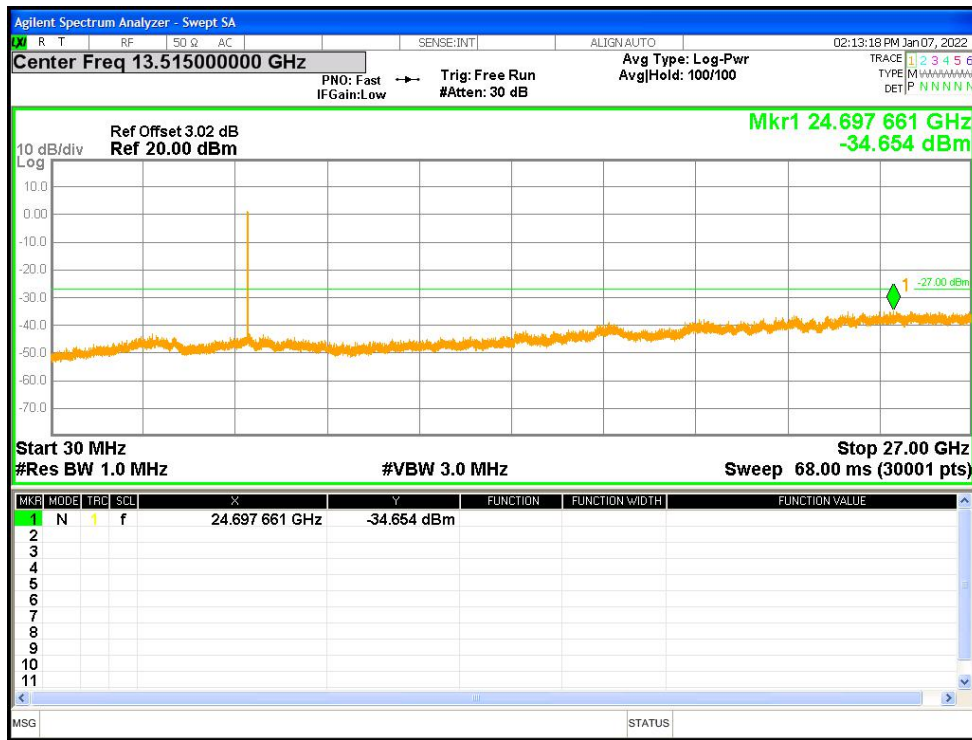

Tx. Spurious NVNT ac20 5180MHz Ant1 Emission

Tx. Spurious NVNT ac20 5180MHz Ant2 Emission

Tx. Spurious NVNT ac20 5200MHz Ant1 Emission

Tx. Spurious NVNT ac20 5200MHz Ant2 Emission

Tx. Spurious NVNT ac20 5240MHz Ant1 Emission

Tx. Spurious NVNT ac20 5240MHz Ant2 Emission

Tx. Spurious NVNT ac20 5745MHz Ant1 Emission

Tx. Spurious NVNT ac20 5745MHz Ant2 Emission

Tx. Spurious NVNT ac20 5785MHz Ant1 Emission

Tx. Spurious NVNT ac20 5785MHz Ant2 Emission

Tx. Spurious NVNT ac20 5825MHz Ant1 Emission

Tx. Spurious NVNT ac20 5825MHz Ant2 Emission

Tx. Spurious NVNT ac40 5190MHz Ant1 Emission

Tx. Spurious NVNT ac40 5190MHz Ant2 Emission

Tx. Spurious NVNT ac40 5230MHz Ant1 Emission