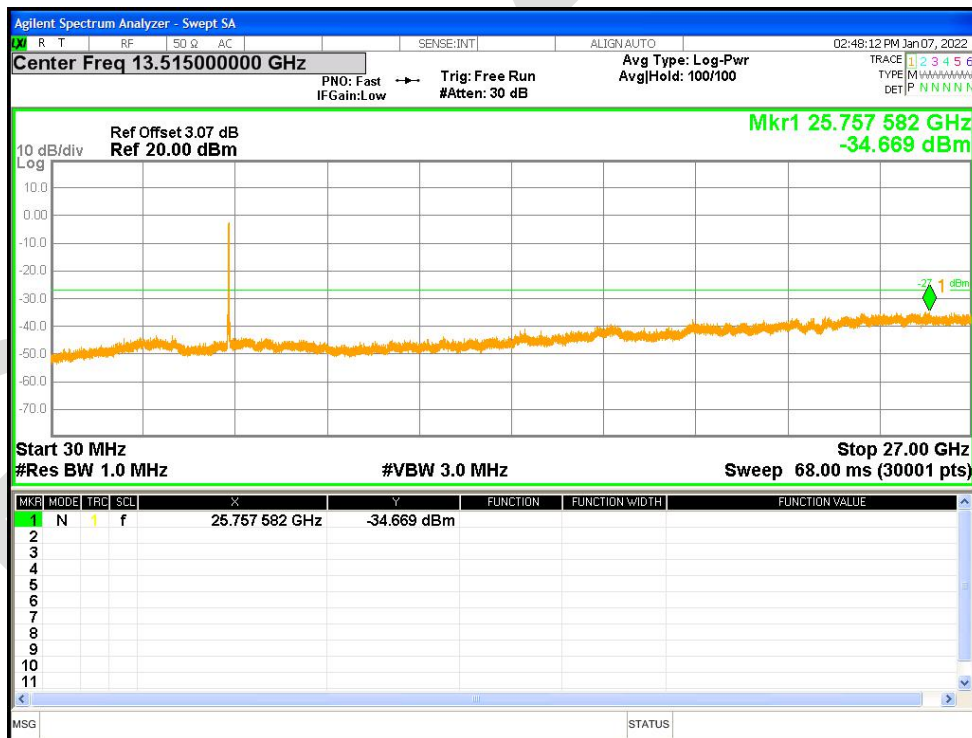

Tx. Spurious NVNT ac20 5240MHz Ant2 Emission

Tx. Spurious NVNT ac20 5745MHz Ant1 Emission

Tx. Spurious NVNT ac20 5745MHz Ant2 Emission

Tx. Spurious NVNT ac20 5785MHz Ant1 Emission

Tx. Spurious NVNT ac20 5785MHz Ant2 Emission

Tx. Spurious NVNT ac20 5825MHz Ant1 Emission

Tx. Spurious NVNT ac20 5825MHz Ant2 Emission

Tx. Spurious NVNT ac40 5190MHz Ant1 Emission

Tx. Spurious NVNT ac40 5190MHz Ant2 Emission

Tx. Spurious NVNT ac40 5230MHz Ant1 Emission

Tx. Spurious NVNT ac40 5230MHz Ant2 Emission

Tx. Spurious NVNT ac40 5755MHz Ant1 Emission

Tx. Spurious NVNT ac40 5755MHz Ant2 Emission

Tx. Spurious NVNT ac40 5795MHz Ant1 Emission

Tx. Spurious NVNT ac40 5795MHz Ant2 Emission

Tx. Spurious NVNT ac80 5210MHz Ant1 Emission

Tx. Spurious NVNT ac80 5210MHz Ant2 Emission

Tx. Spurious NVNT ac80 5775MHz Ant1 Emission

Tx. Spurious NVNT ac80 5775MHz Ant2 Emission

Tx. Spurious NVNT n20 5180MHz Ant1 Emission