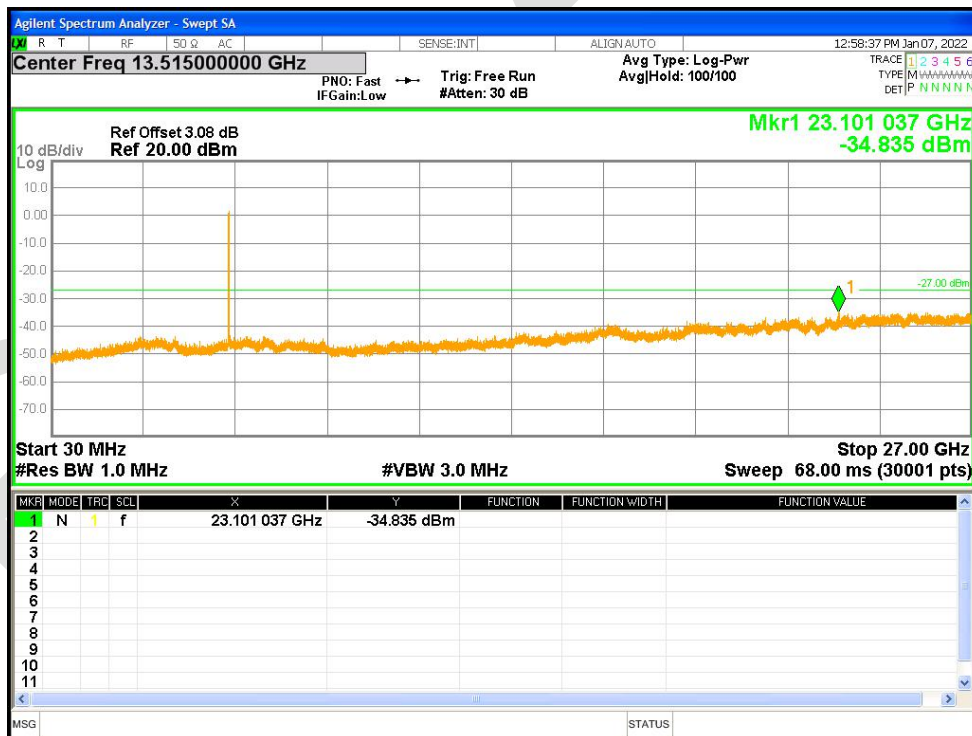

Tx. Spurious NVNT a 5200MHz Ant1 Emission

Tx. Spurious NVNT a 5200MHz Ant2 Emission

Tx. Spurious NVNT a 5240MHz Ant1 Emission

Tx. Spurious NVNT a 5240MHz Ant2 Emission

Tx. Spurious NVNT a 5745MHz Ant1 Emission

Tx. Spurious NVNT a 5745MHz Ant2 Emission

Tx. Spurious NVNT a 5785MHz Ant1 Emission

Tx. Spurious NVNT a 5785MHz Ant2 Emission

Tx. Spurious NVNT a 5825MHz Ant1 Emission

Tx. Spurious NVNT a 5825MHz Ant2 Emission

Tx. Spurious NVNT ac20 5180MHz Ant1 Emission

Tx. Spurious NVNT ac20 5180MHz Ant2 Emission

Tx. Spurious NVNT ac20 5200MHz Ant1 Emission

Tx. Spurious NVNT ac20 5200MHz Ant2 Emission

Tx. Spurious NVNT ac20 5240MHz Ant1 Emission