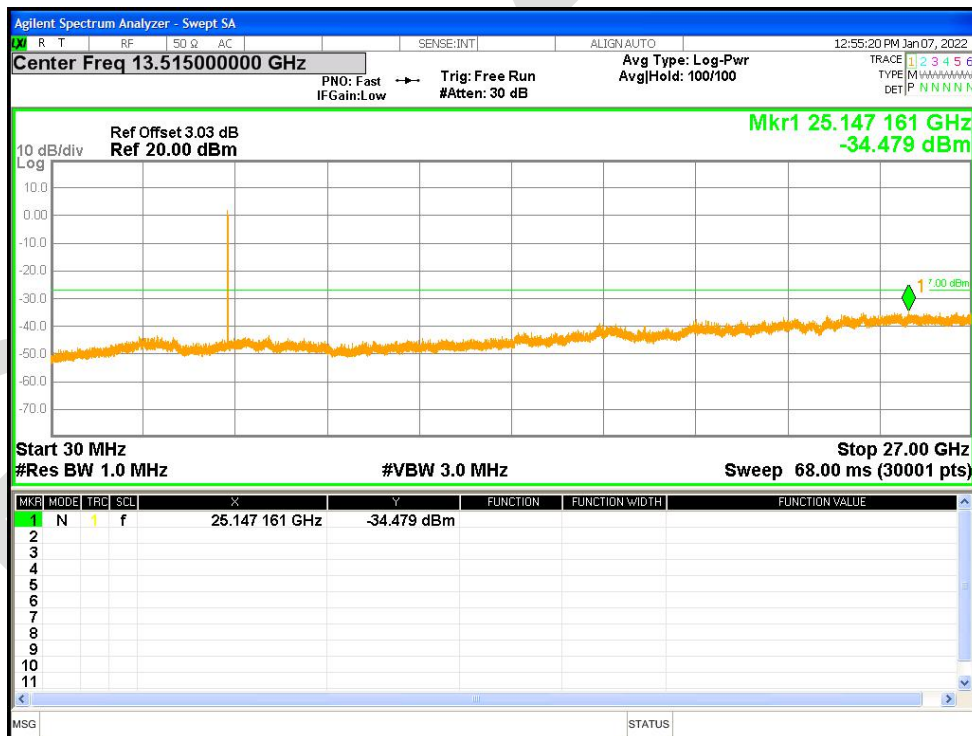

Tx. Spurious NVNT a 5200MHz Ant1 Emission

Tx. Spurious NVNT a 5200MHz Ant2 Emission

Tx. Spurious NVNT a 5240MHz Ant1 Emission

Tx. Spurious NVNT a 5240MHz Ant2 Emission

Tx. Spurious NVNT a 5745MHz Ant1 Emission

Tx. Spurious NVNT a 5745MHz Ant2 Emission

Tx. Spurious NVNT a 5785MHz Ant1 Emission

Tx. Spurious NVNT a 5785MHz Ant2 Emission

Tx. Spurious NVNT a 5825MHz Ant1 Emission

Tx. Spurious NVNT a 5825MHz Ant2 Emission

Tx. Spurious NVNT ac20 5180MHz Ant1 Emission

Tx. Spurious NVNT ac20 5180MHz Ant2 Emission

Tx. Spurious NVNT ac20 5200MHz Ant1 Emission

Tx. Spurious NVNT ac20 5200MHz Ant2 Emission

Tx. Spurious NVNT ac20 5240MHz Ant1 Emission