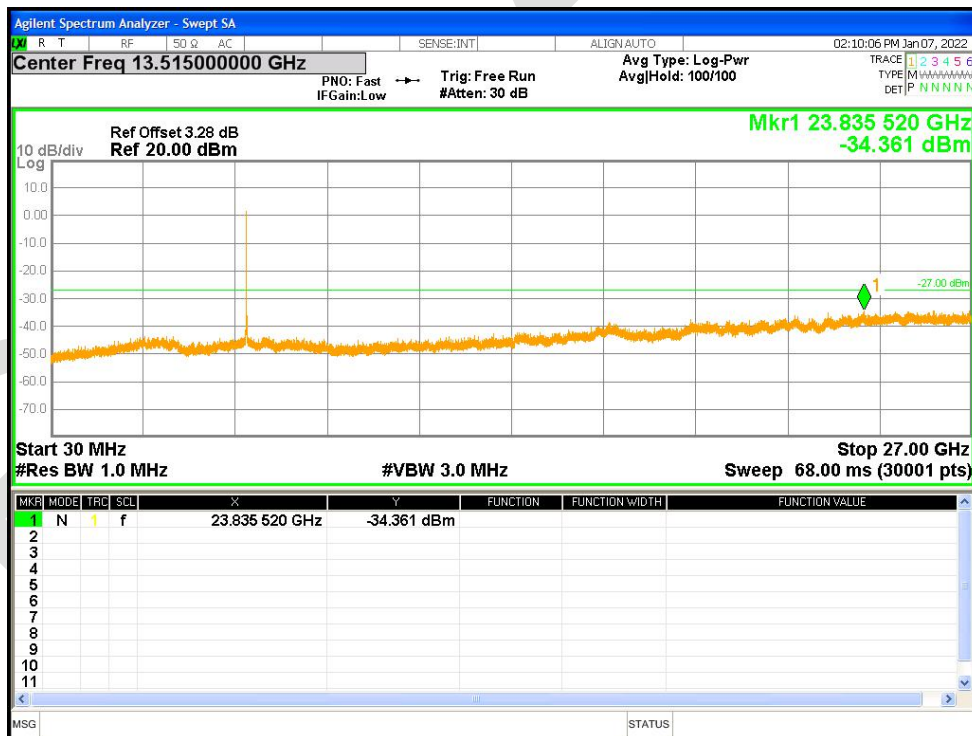

Tx. Spurious NVNT a 5745MHz Ant2 Emission

Tx. Spurious NVNT a 5785MHz Ant1 Emission

Tx. Spurious NVNT a 5785MHz Ant2 Emission

Tx. Spurious NVNT a 5825MHz Ant1 Emission

Tx. Spurious NVNT a 5825MHz Ant2 Emission

Tx. Spurious NVNT ac20 5180MHz Ant1 Emission

Tx. Spurious NVNT ac20 5180MHz Ant2 Emission

Tx. Spurious NVNT ac20 5200MHz Ant1 Emission

Tx. Spurious NVNT ac20 5200MHz Ant2 Emission

Tx. Spurious NVNT ac20 5240MHz Ant1 Emission

Tx. Spurious NVNT ac20 5240MHz Ant2 Emission

Tx. Spurious NVNT ac20 5745MHz Ant1 Emission

Tx. Spurious NVNT ac20 5745MHz Ant2 Emission

Tx. Spurious NVNT ac20 5785MHz Ant1 Emission

Tx. Spurious NVNT ac20 5785MHz Ant2 Emission

Tx. Spurious NVNT ac20 5825MHz Ant1 Emission

Tx. Spurious NVNT ac20 5825MHz Ant2 Emission

Tx. Spurious NVNT ac40 5190MHz Ant1 Emission

Tx. Spurious NVNT ac40 5190MHz Ant2 Emission

Tx. Spurious NVNT ac40 5230MHz Ant1 Emission