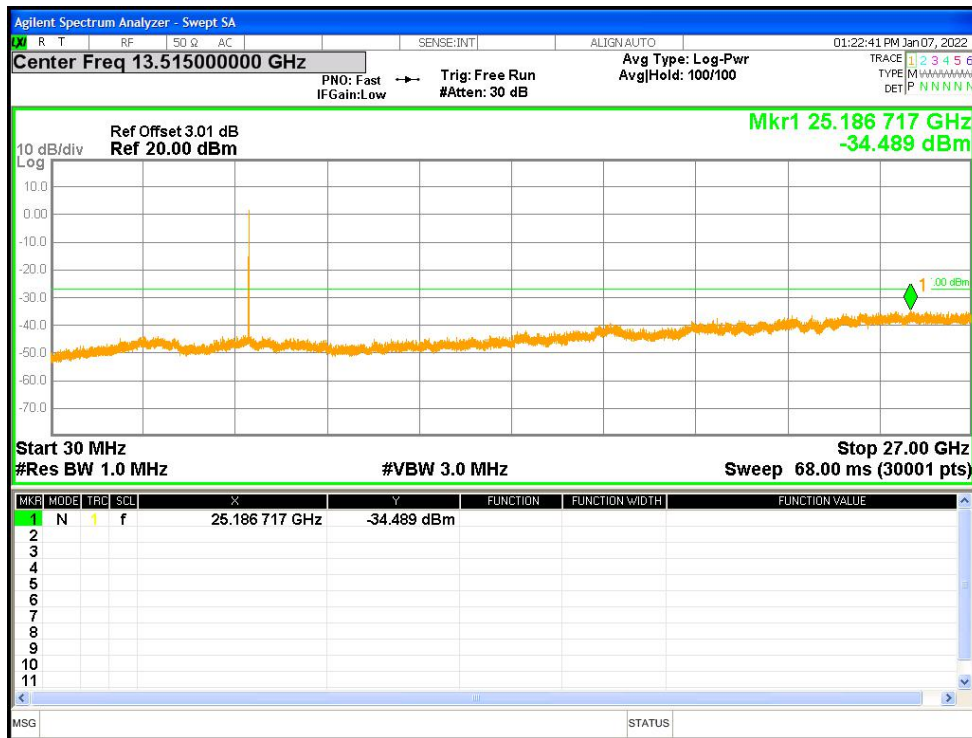

Tx. Spurious NVNT a 5200MHz Ant1 Emission

Tx. Spurious NVNT a 5200MHz Ant2 Emission

Tx. Spurious NVNT a 5240MHz Ant1 Emission

Tx. Spurious NVNT a 5240MHz Ant2 Emission

Tx. Spurious NVNT a 5745MHz Ant1 Emission

Tx. Spurious NVNT a 5745MHz Ant2 Emission

Tx. Spurious NVNT a 5785MHz Ant1 Emission

Tx. Spurious NVNT a 5785MHz Ant2 Emission

Tx. Spurious NVNT a 5825MHz Ant1 Emission

Tx. Spurious NVNT a 5825MHz Ant2 Emission

Tx. Spurious NVNT ac20 5180MHz Ant1 Emission

Tx. Spurious NVNT ac20 5180MHz Ant2 Emission

Tx. Spurious NVNT ac20 5200MHz Ant1 Emission

Tx. Spurious NVNT ac20 5200MHz Ant2 Emission

Tx. Spurious NVNT ac20 5240MHz Ant1 Emission

Tx. Spurious NVNT ac20 5240MHz Ant2 Emission

Tx. Spurious NVNT ac20 5745MHz Ant1 Emission

Tx. Spurious NVNT ac20 5745MHz Ant2 Emission

Tx. Spurious NVNT ac20 5785MHz Ant1 Emission

Tx. Spurious NVNT ac20 5785MHz Ant2 Emission