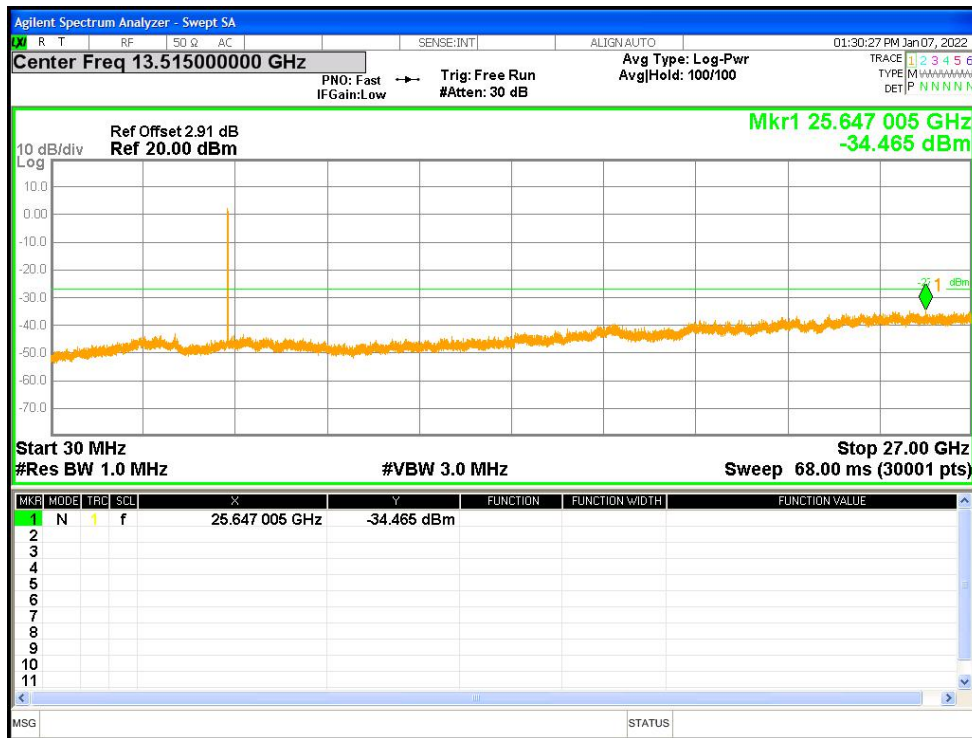

Tx. Spurious NVNT a 5745MHz Ant2 Emission

Tx. Spurious NVNT a 5785MHz Ant1 Emission

Tx. Spurious NVNT a 5785MHz Ant2 Emission

Tx. Spurious NVNT a 5825MHz Ant1 Emission

Tx. Spurious NVNT a 5825MHz Ant2 Emission

Tx. Spurious NVNT ac20 5180MHz Ant1 Emission

Tx. Spurious NVNT ac20 5180MHz Ant2 Emission

Tx. Spurious NVNT ac20 5200MHz Ant1 Emission

Tx. Spurious NVNT ac20 5200MHz Ant2 Emission

Tx. Spurious NVNT ac20 5240MHz Ant1 Emission

Tx. Spurious NVNT ac80 5210MHz Ant1 Emission

Tx. Spurious NVNT ac80 5210MHz Ant2 Emission

Tx. Spurious NVNT ac80 5775MHz Ant1 Emission

Tx. Spurious NVNT ac80 5775MHz Ant2 Emission

Tx. Spurious NVNT n20 5180MHz Ant1 Emission

Tx. Spurious NVNT n20 5180MHz Ant2 Emission

Tx. Spurious NVNT n20 5200MHz Ant1 Emission

Tx. Spurious NVNT n20 5200MHz Ant2 Emission

Tx. Spurious NVNT n20 5240MHz Ant1 Emission

Tx. Spurious NVNT n20 5240MHz Ant2 Emission