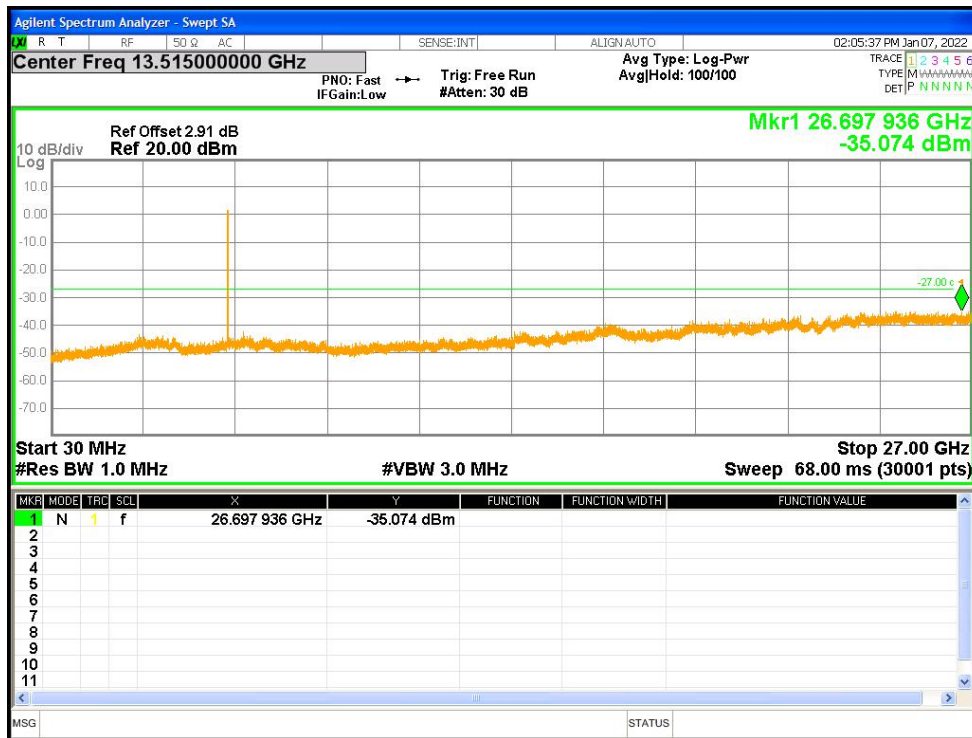

Tx. Spurious NVNT a 5745MHz Ant2 Emission

Tx. Spurious NVNT a 5785MHz Ant1 Emission

Tx. Spurious NVNT a 5785MHz Ant2 Emission

Tx. Spurious NVNT a 5825MHz Ant1 Emission

Tx. Spurious NVNT a 5825MHz Ant2 Emission

Tx. Spurious NVNT ac20 5180MHz Ant1 Emission

Tx. Spurious NVNT ac20 5180MHz Ant2 Emission

Tx. Spurious NVNT ac20 5200MHz Ant1 Emission

Tx. Spurious NVNT ac20 5200MHz Ant2 Emission

Tx. Spurious NVNT ac20 5240MHz Ant1 Emission

Tx. Spurious NVNT ac20 5240MHz Ant2 Emission

Tx. Spurious NVNT ac20 5745MHz Ant1 Emission

Tx. Spurious NVNT ac20 5745MHz Ant2 Emission

Tx. Spurious NVNT ac20 5785MHz Ant1 Emission

Tx. Spurious NVNT ac20 5785MHz Ant2 Emission

Tx. Spurious NVNT ac20 5825MHz Ant1 Emission

Tx. Spurious NVNT ac20 5825MHz Ant2 Emission

Tx. Spurious NVNT ac40 5190MHz Ant1 Emission

Tx. Spurious NVNT ac40 5190MHz Ant2 Emission

Tx. Spurious NVNT ac40 5230MHz Ant1 Emission