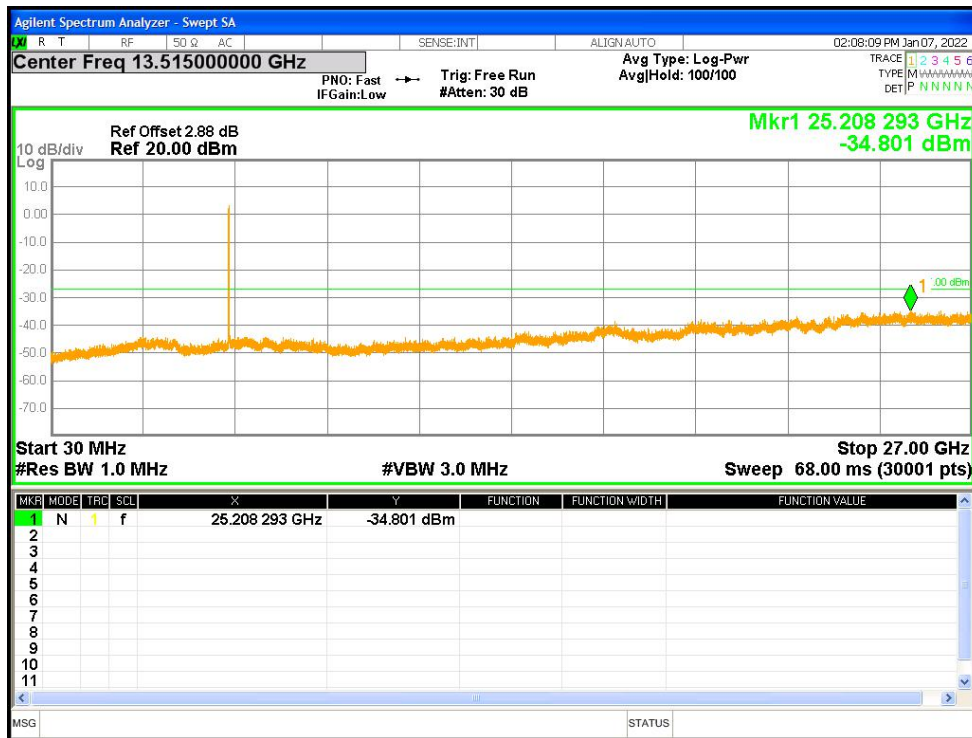

Tx. Spurious NVNT a 5745MHz Ant2 Emission

Tx. Spurious NVNT a 5785MHz Ant1 Emission

Tx. Spurious NVNT a 5785MHz Ant2 Emission

Tx. Spurious NVNT a 5825MHz Ant1 Emission

Tx. Spurious NVNT a 5825MHz Ant2 Emission

Tx. Spurious NVNT ac20 5180MHz Ant1 Emission

Tx. Spurious NVNT ac20 5180MHz Ant2 Emission

Tx. Spurious NVNT ac20 5200MHz Ant1 Emission

Tx. Spurious NVNT ac20 5200MHz Ant2 Emission

Tx. Spurious NVNT ac20 5240MHz Ant1 Emission

Tx. Spurious NVNT ac20 5240MHz Ant2 Emission

Tx. Spurious NVNT ac20 5745MHz Ant1 Emission

Tx. Spurious NVNT ac20 5745MHz Ant2 Emission

Tx. Spurious NVNT ac20 5785MHz Ant1 Emission

Tx. Spurious NVNT ac20 5785MHz Ant2 Emission

Tx. Spurious NVNT ac20 5825MHz Ant1 Emission

Tx. Spurious NVNT ac20 5825MHz Ant2 Emission

Tx. Spurious NVNT ac40 5190MHz Ant1 Emission

Tx. Spurious NVNT ac40 5190MHz Ant2 Emission

Tx. Spurious NVNT ac40 5230MHz Ant1 Emission