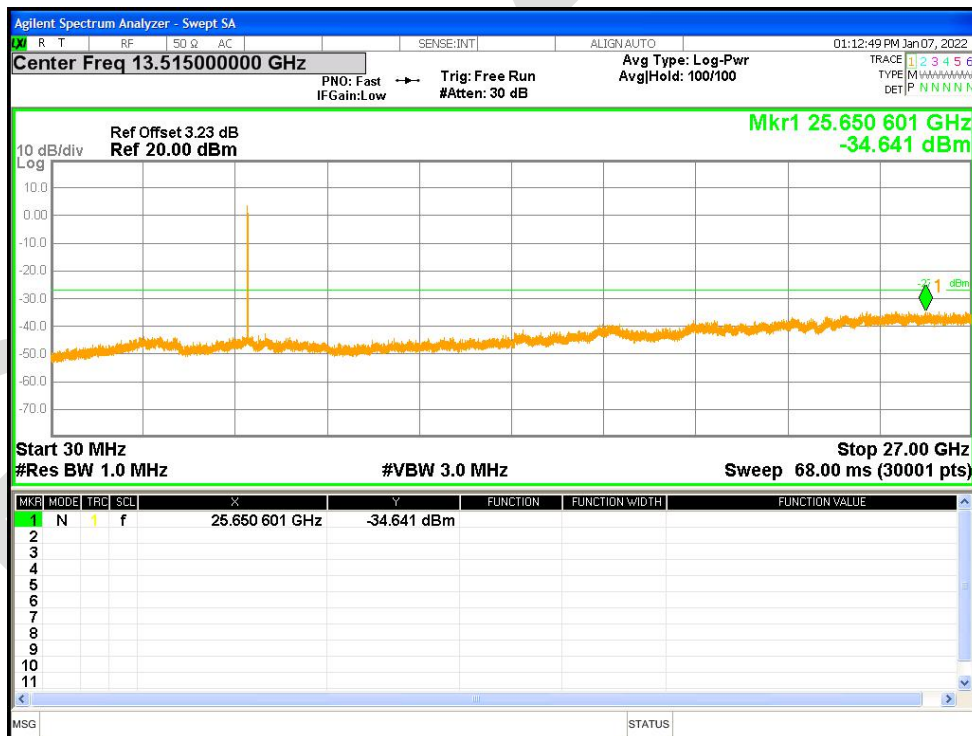

Tx. Spurious NVNT a 5200MHz Ant1 Emission

Tx. Spurious NVNT a 5200MHz Ant2 Emission

Tx. Spurious NVNT a 5240MHz Ant1 Emission

Tx. Spurious NVNT a 5240MHz Ant2 Emission

Tx. Spurious NVNT a 5745MHz Ant1 Emission

Tx. Spurious NVNT a 5745MHz Ant2 Emission

Tx. Spurious NVNT a 5785MHz Ant1 Emission

Tx. Spurious NVNT a 5785MHz Ant2 Emission

Tx. Spurious NVNT a 5825MHz Ant1 Emission

Tx. Spurious NVNT a 5825MHz Ant2 Emission

Tx. Spurious NVNT ac20 5180MHz Ant1 Emission

Tx. Spurious NVNT ac20 5180MHz Ant2 Emission

Tx. Spurious NVNT ac20 5200MHz Ant1 Emission

Tx. Spurious NVNT ac20 5200MHz Ant2 Emission

Tx. Spurious NVNT ac20 5240MHz Ant1 Emission