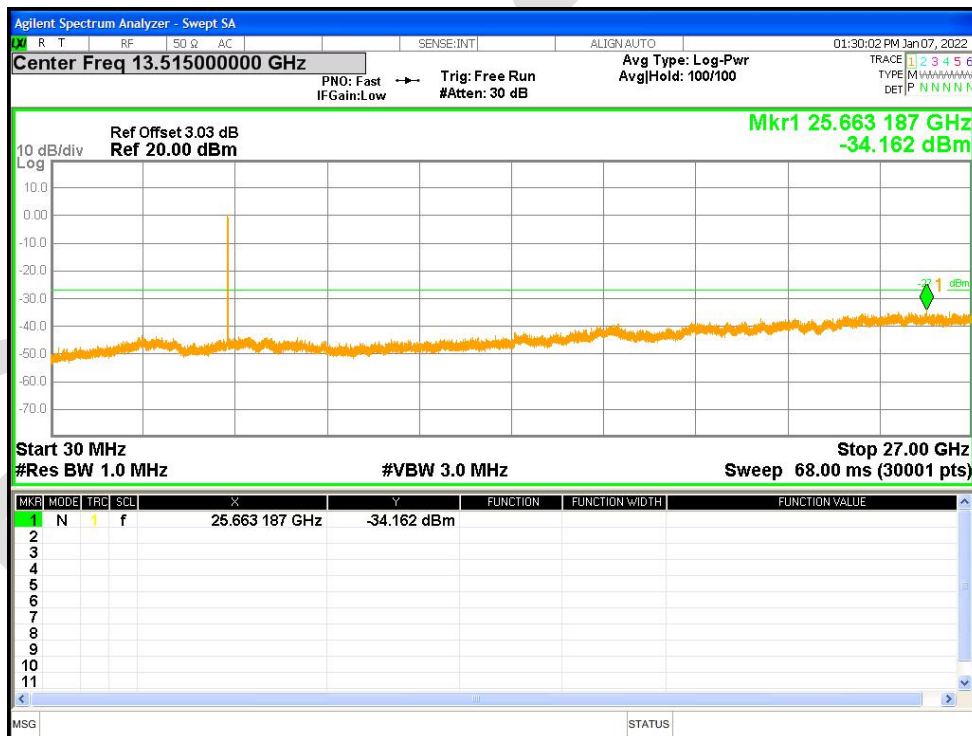

Tx. Spurious NVNT ac20 5825MHz Ant1 Emission

Tx. Spurious NVNT ac20 5825MHz Ant2 Emission

Tx. Spurious NVNT ac40 5190MHz Ant1 Emission

Tx. Spurious NVNT ac40 5190MHz Ant2 Emission

Tx. Spurious NVNT ac40 5230MHz Ant1 Emission

Tx. Spurious NVNT ac40 5230MHz Ant2 Emission

Tx. Spurious NVNT ac40 5755MHz Ant1 Emission

Tx. Spurious NVNT ac40 5755MHz Ant2 Emission

Tx. Spurious NVNT ac40 5795MHz Ant1 Emission

Tx. Spurious NVNT ac40 5795MHz Ant2 Emission

Tx. Spurious NVNT ac80 5210MHz Ant1 Emission

Tx. Spurious NVNT ac80 5210MHz Ant2 Emission

Tx. Spurious NVNT ac80 5775MHz Ant1 Emission

Tx. Spurious NVNT ac80 5775MHz Ant2 Emission

Tx. Spurious NVNT n20 5180MHz Ant1 Emission

Tx. Spurious NVNT n20 5180MHz Ant2 Emission

Tx. Spurious NVNT n20 5200MHz Ant1 Emission

Tx. Spurious NVNT n20 5200MHz Ant2 Emission

Tx. Spurious NVNT n20 5240MHz Ant1 Emission

Tx. Spurious NVNT n20 5240MHz Ant2 Emission