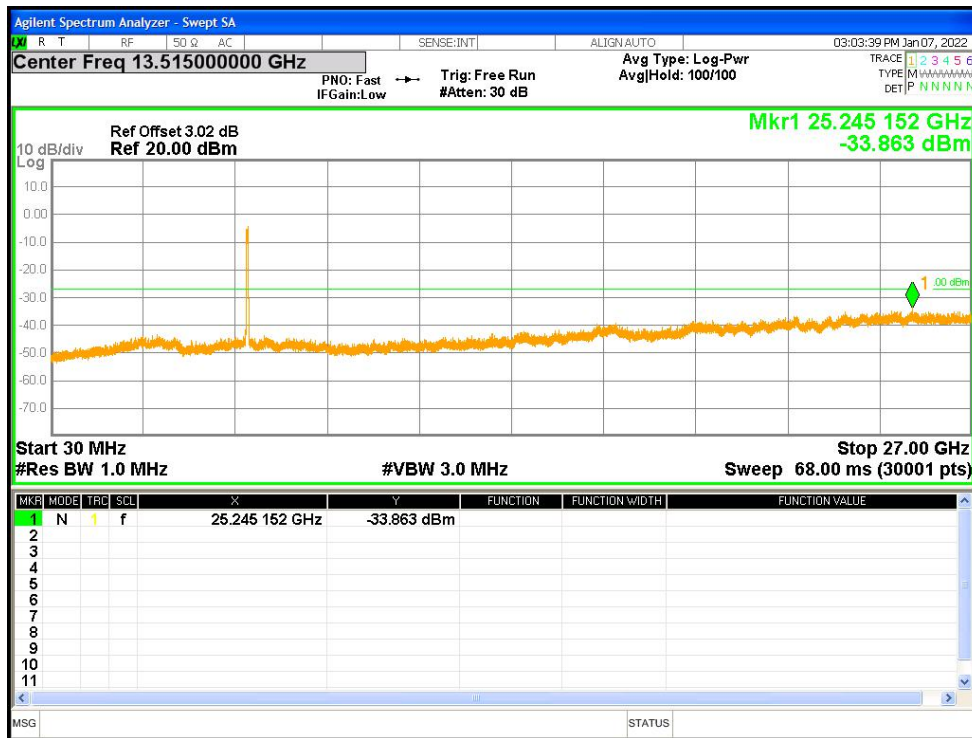

Tx. Spurious NVNT ac20 5825MHz Ant1 Emission

Tx. Spurious NVNT ac20 5825MHz Ant2 Emission

Tx. Spurious NVNT ac40 5190MHz Ant1 Emission

Tx. Spurious NVNT ac40 5190MHz Ant2 Emission

Tx. Spurious NVNT ac40 5230MHz Ant1 Emission

Tx. Spurious NVNT ac40 5230MHz Ant2 Emission

Tx. Spurious NVNT ac40 5755MHz Ant1 Emission

Tx. Spurious NVNT ac40 5755MHz Ant2 Emission

Tx. Spurious NVNT ac40 5795MHz Ant1 Emission

Tx. Spurious NVNT ac40 5795MHz Ant2 Emission

Tx. Spurious NVNT ac80 5210MHz Ant1 Emission

Tx. Spurious NVNT ac80 5210MHz Ant2 Emission

Tx. Spurious NVNT ac80 5775MHz Ant1 Emission

Tx. Spurious NVNT ac80 5775MHz Ant2 Emission

Tx. Spurious NVNT n20 5180MHz Ant1 Emission

Tx. Spurious NVNT n20 5180MHz Ant2 Emission

Tx. Spurious NVNT n20 5200MHz Ant1 Emission

Tx. Spurious NVNT n20 5200MHz Ant2 Emission

Tx. Spurious NVNT n20 5240MHz Ant1 Emission

Tx. Spurious NVNT n20 5240MHz Ant2 Emission