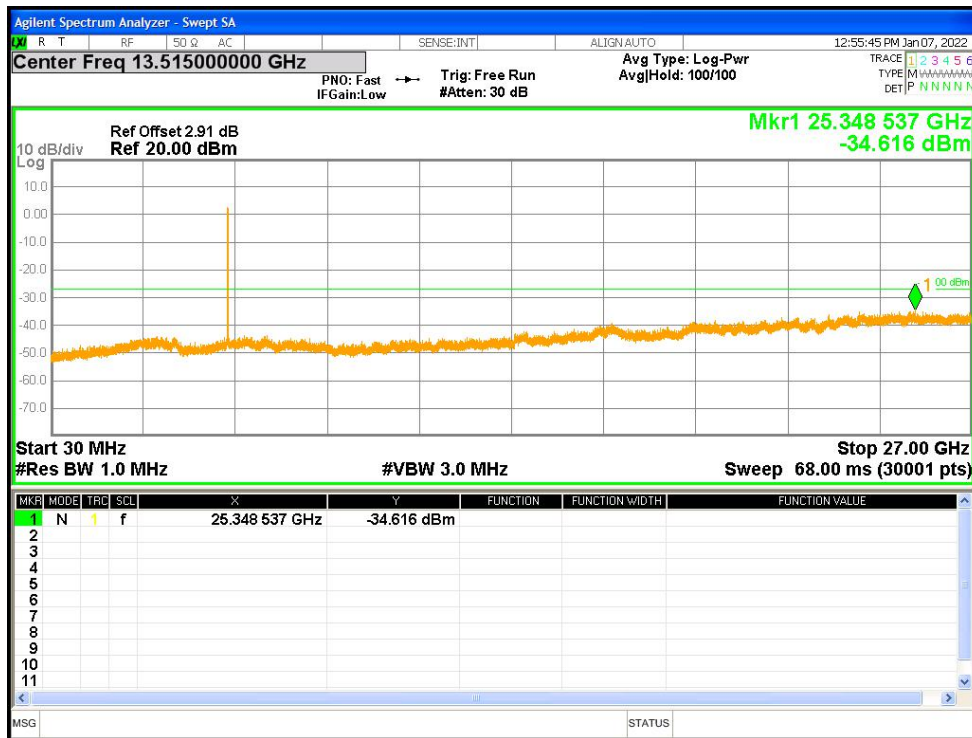

Tx. Spurious NVNT a 5200MHz Ant1 Emission

Tx. Spurious NVNT a 5200MHz Ant2 Emission

Tx. Spurious NVNT a 5240MHz Ant1 Emission

Tx. Spurious NVNT a 5240MHz Ant2 Emission

Tx. Spurious NVNT a 5745MHz Ant1 Emission

Tx. Spurious NVNT a 5745MHz Ant2 Emission

Tx. Spurious NVNT a 5785MHz Ant1 Emission

Tx. Spurious NVNT a 5785MHz Ant2 Emission

Tx. Spurious NVNT a 5825MHz Ant1 Emission

Tx. Spurious NVNT a 5825MHz Ant2 Emission

Tx. Spurious NVNT ac20 5180MHz Ant1 Emission

Tx. Spurious NVNT ac20 5180MHz Ant2 Emission

Tx. Spurious NVNT ac20 5200MHz Ant1 Emission

Tx. Spurious NVNT ac20 5200MHz Ant2 Emission

Tx. Spurious NVNT ac20 5240MHz Ant1 Emission