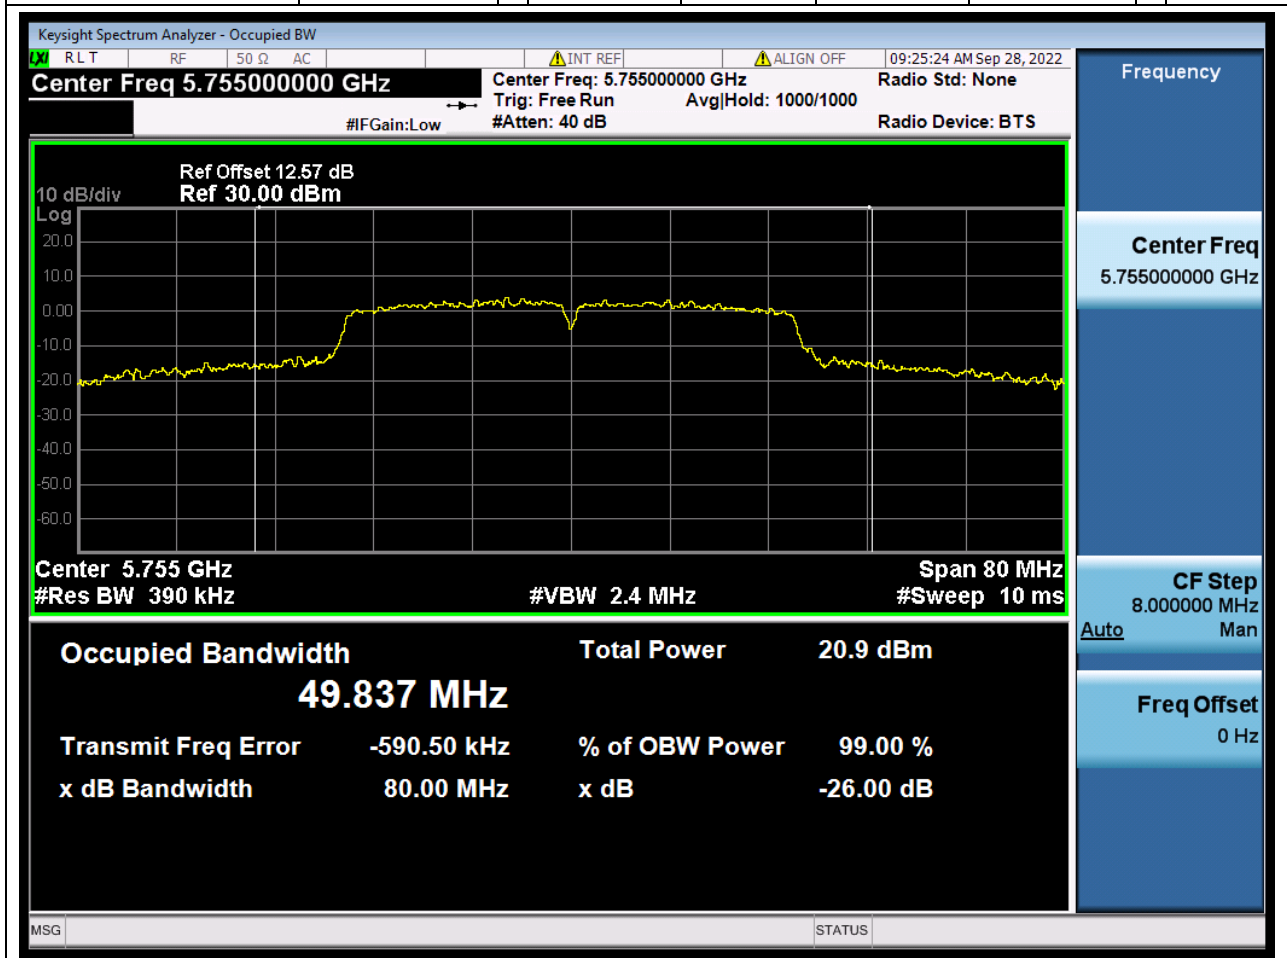

21. 802.11n_40M_Band4_L

21.2. A.2.2-99% Bandwidth(NTNV)

Center Frequency (MHz)	OBW Power (%)	RBW (MHz)	Detector	Limit (MHz)	OBW (MHz)	Verdict
5755	99	0.39	Peak	0	49.837139	Unknown