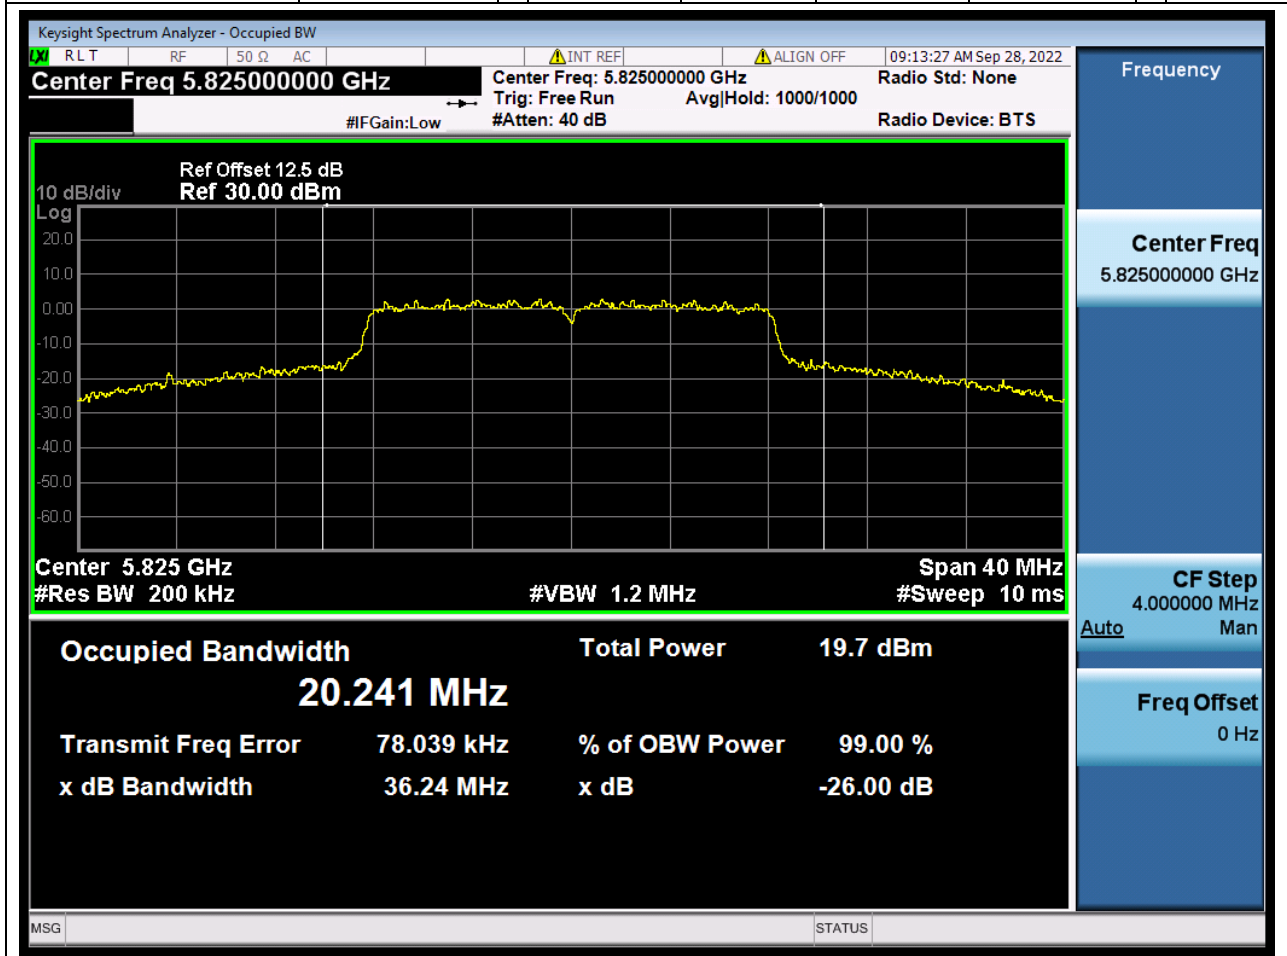

17. 802.11a_20M_Band4_H

17.2. A.2.2-99% Bandwidth(NTNV)

Center Frequency (MHz)	OBW Power (%)	RBW (MHz)	Detector	Limit (MHz)	OBW (MHz)	Verdict
5825	99	0.2	Peak	0	20.241438	Unknown