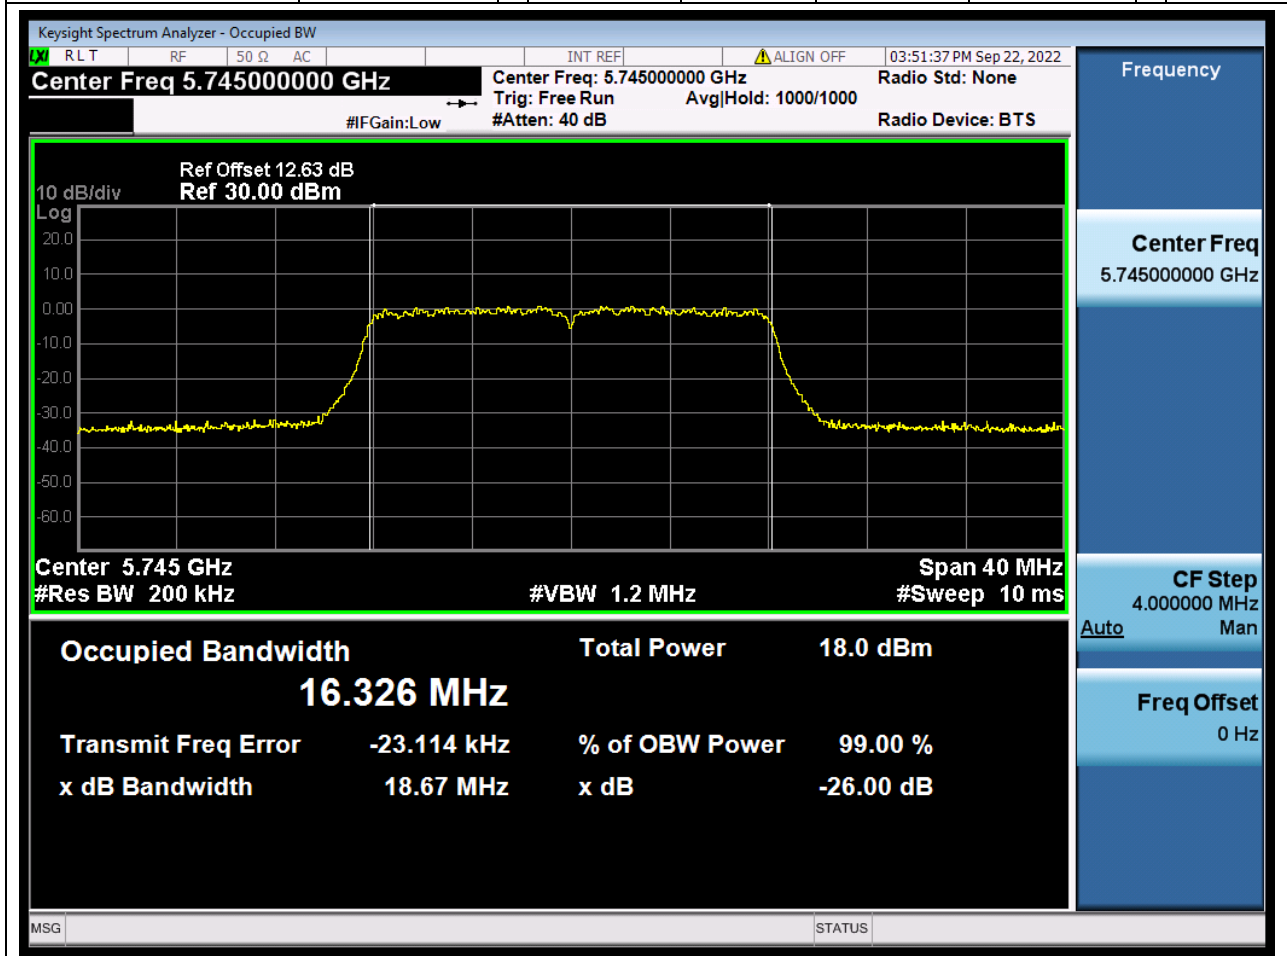

15. 802.11a_20M_Band4_L

15.1. A.2.2-99% Bandwidth(NTNV)

Center Frequency (MHz)	OBW Power (%)	RBW (MHz)	Detector	Limit (MHz)	OBW (MHz)	Verdict
5745	99	0.2	Peak	0	16.325537	Unknown