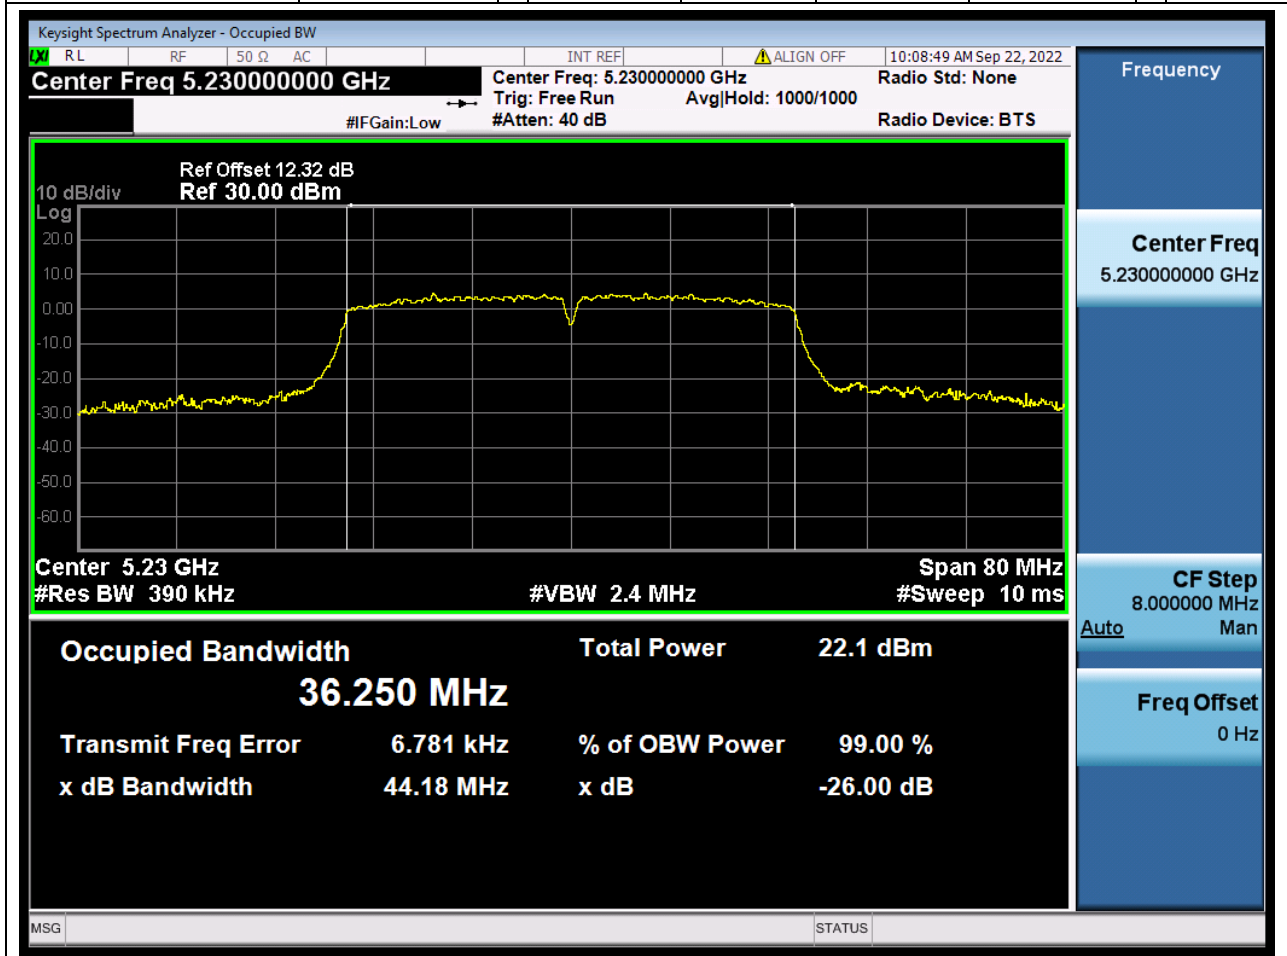

8. 802.11n_40M_Band1_H

8.1. A.2.2-99% Bandwidth(NTNV)

Center Frequency (MHz)	OBW Power (%)	RBW (MHz)	Detector	Limit (MHz)	OBW (MHz)	Verdict
5230	99	0.39	Peak	0	36.249825	Unknown