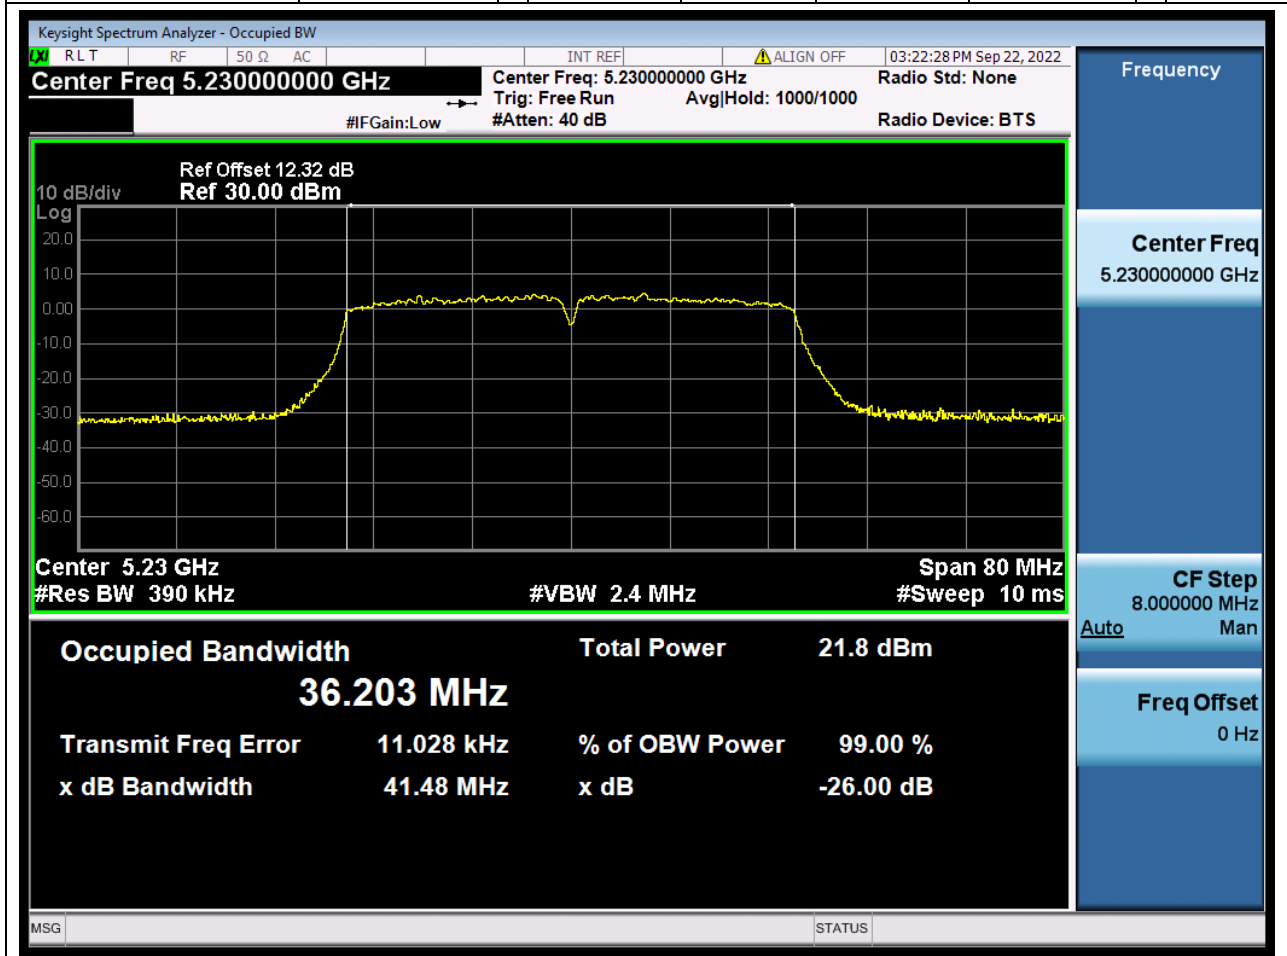

8. 802.11n_40M_Band1_H

8.1. A.2.2-99% Bandwidth(NTNV)

Center Frequency (MHz)	OBW Power (%)	RBW (MHz)	Detector	Limit (MHz)	OBW (MHz)	Verdict
5230	99	0.39	Peak	0	36.203013	Unknown