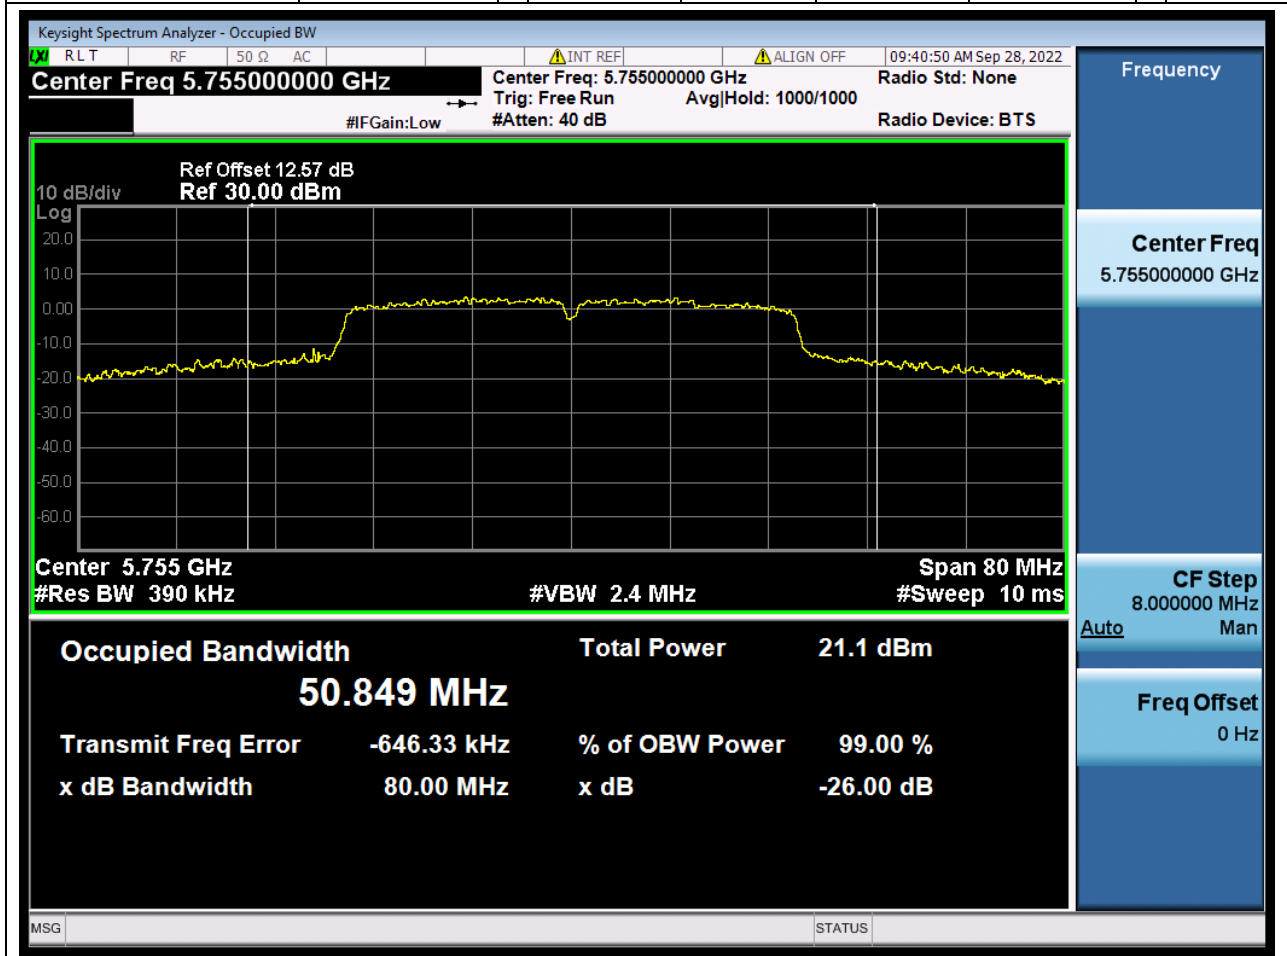

26. 802.11ac_40M_Band4_L

26.2. A.2.2-99% Bandwidth(NTNV)

Center Frequency (MHz)	OBW Power (%)	RBW (MHz)	Detector	Limit (MHz)	OBW (MHz)	Verdict
5755	99	0.39	Peak	0	50.849058	Unknown