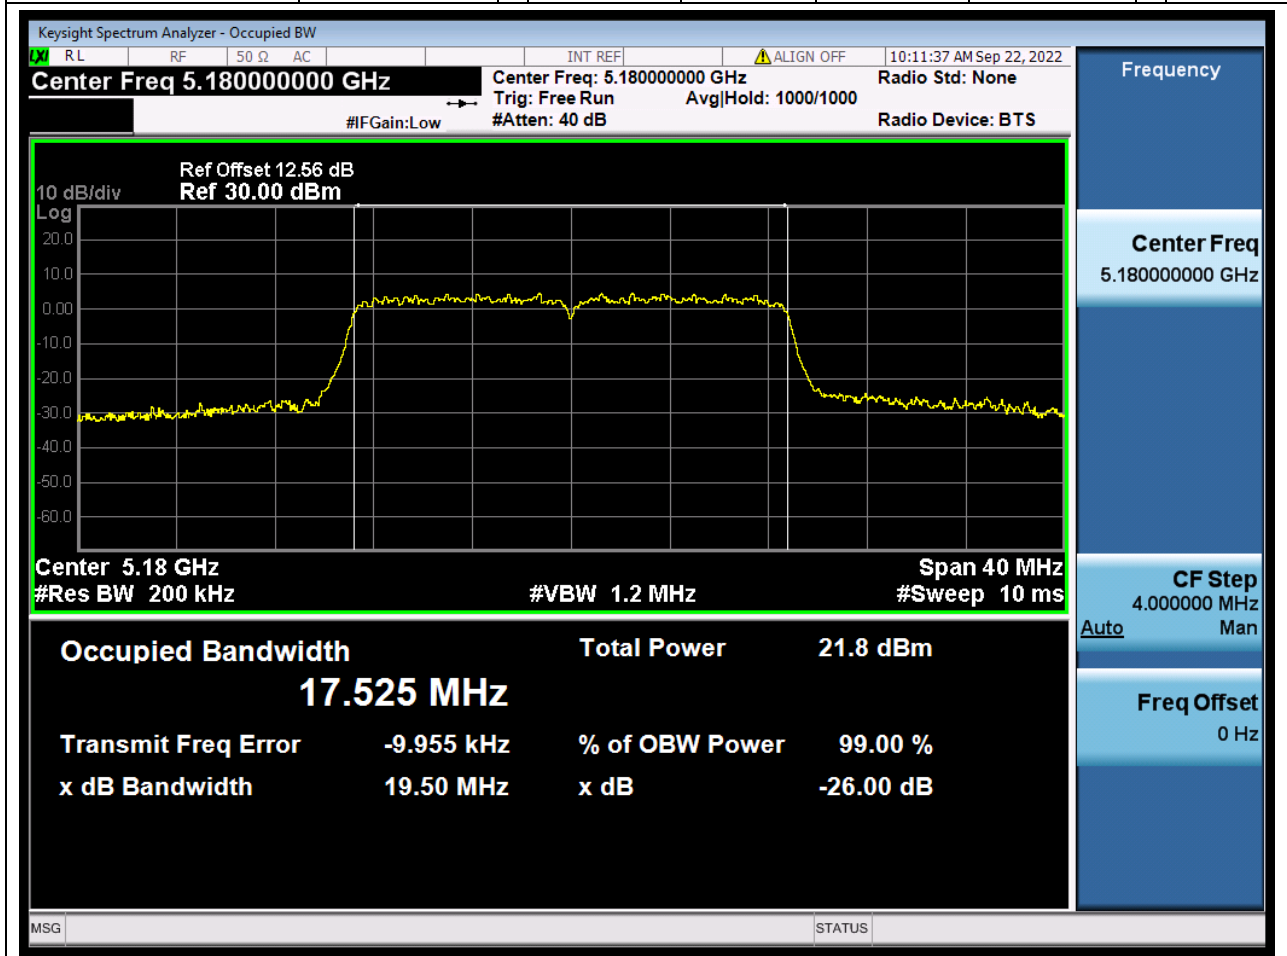

9. 802.11ac_20M_Band1_L

9.1. A.2.2-99% Bandwidth(NTNV)

Center Frequency (MHz)	OBW Power (%)	RBW (MHz)	Detector	Limit (MHz)	OBW (MHz)	Verdict
5180	99	0.2	Peak	0	17.524793	Unknown