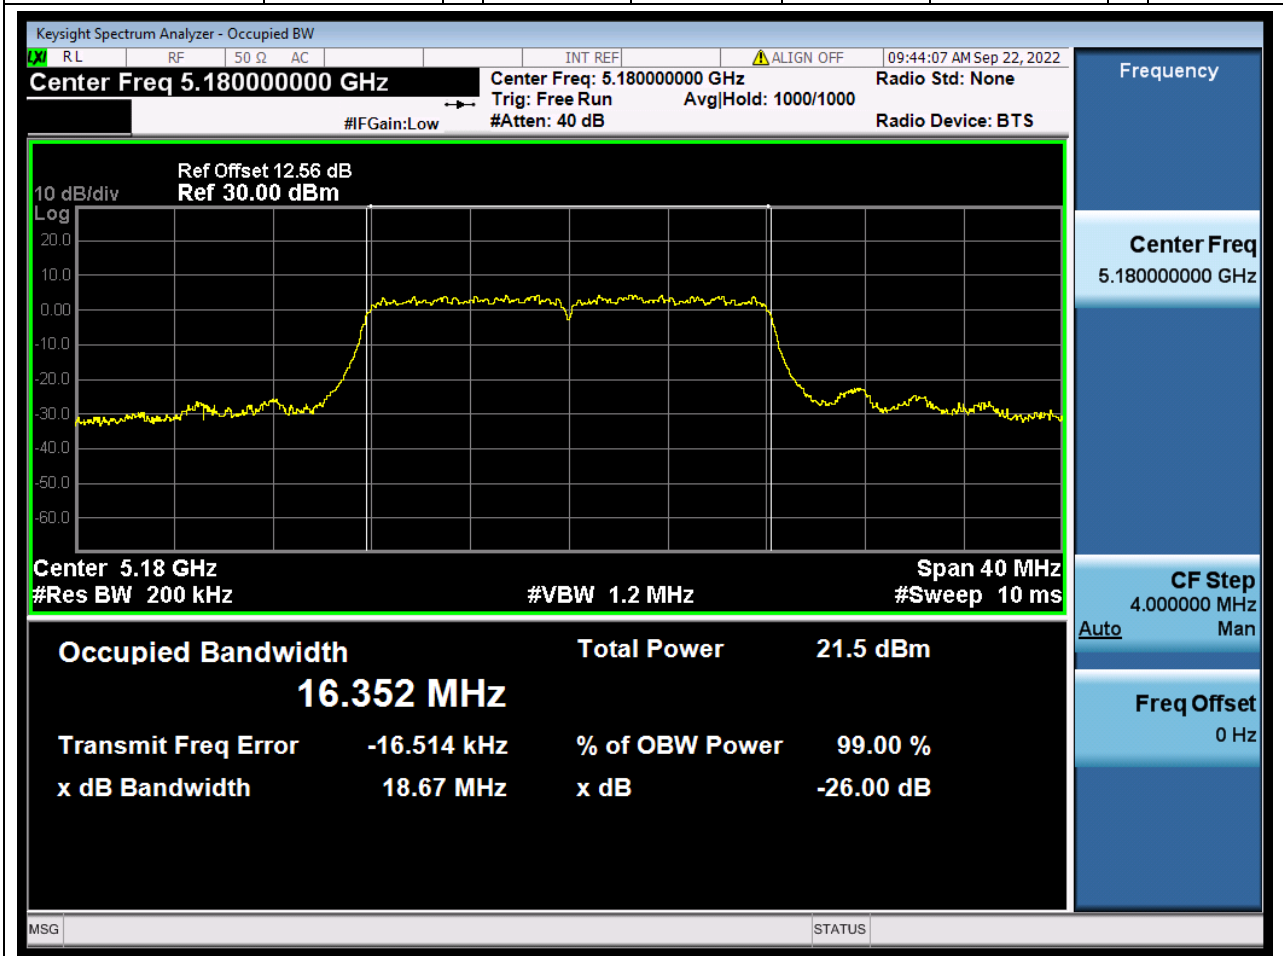

Main Antenna

1. 802.11a_20M_Band1_L

1.1. A.2.2-99% Bandwidth(NTNV)

Center Frequency (MHz)	OBW Power (%)	RBW (MHz)	Detector	Limit (MHz)	OBW (MHz)	Verdict
5180	99	0.2	Peak	0	16.351629	Unknow