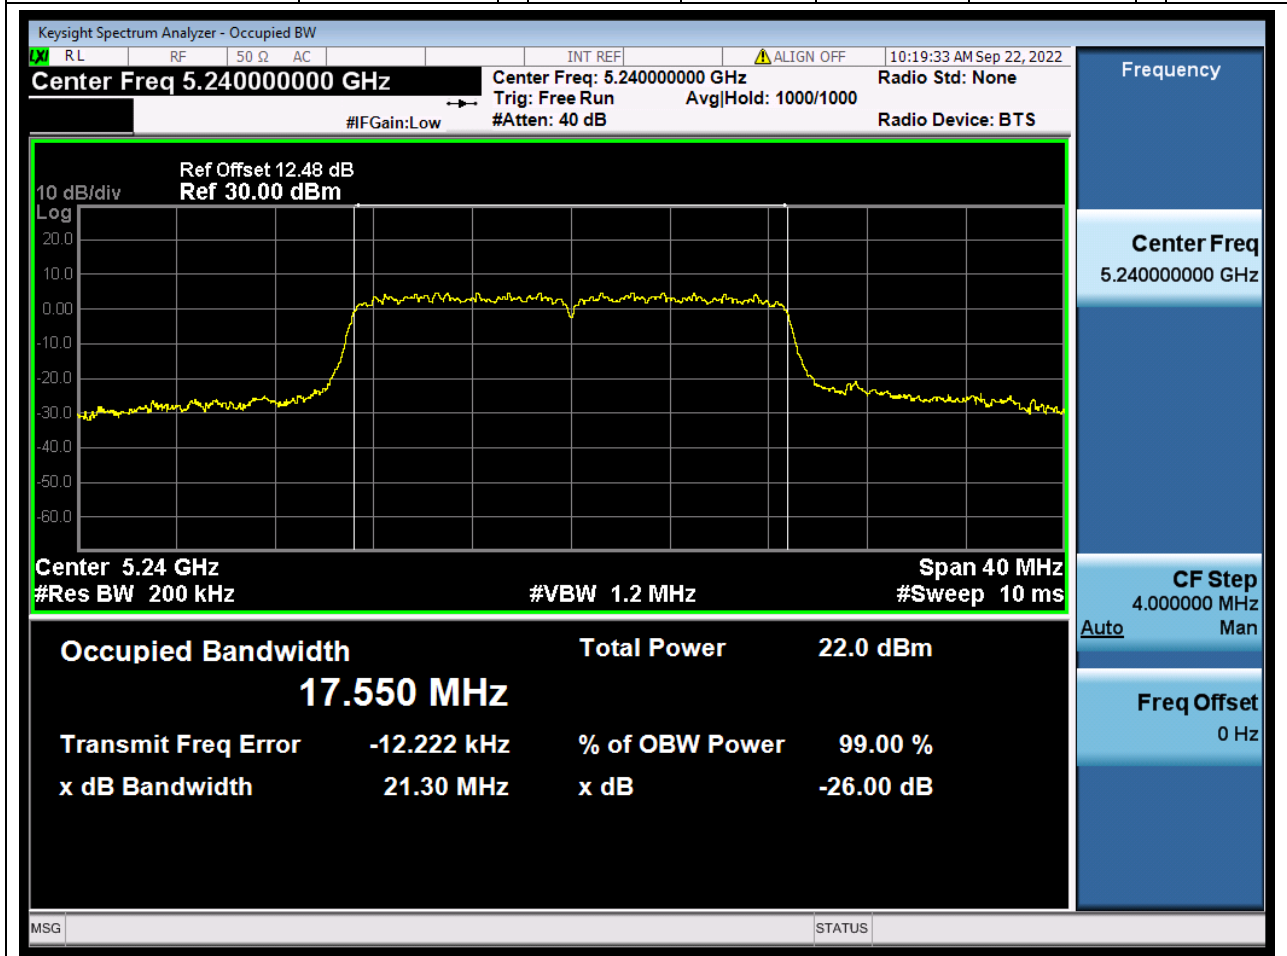

11. 802.11ac_20M_Band1_H

11.1. A.2.2-99% Bandwidth(NTNV)

Center Frequency (MHz)	OBW Power (%)	RBW (MHz)	Detector	Limit (MHz)	OBW (MHz)	Verdict
5240	99	0.2	Peak	0	17.549997	Unknown