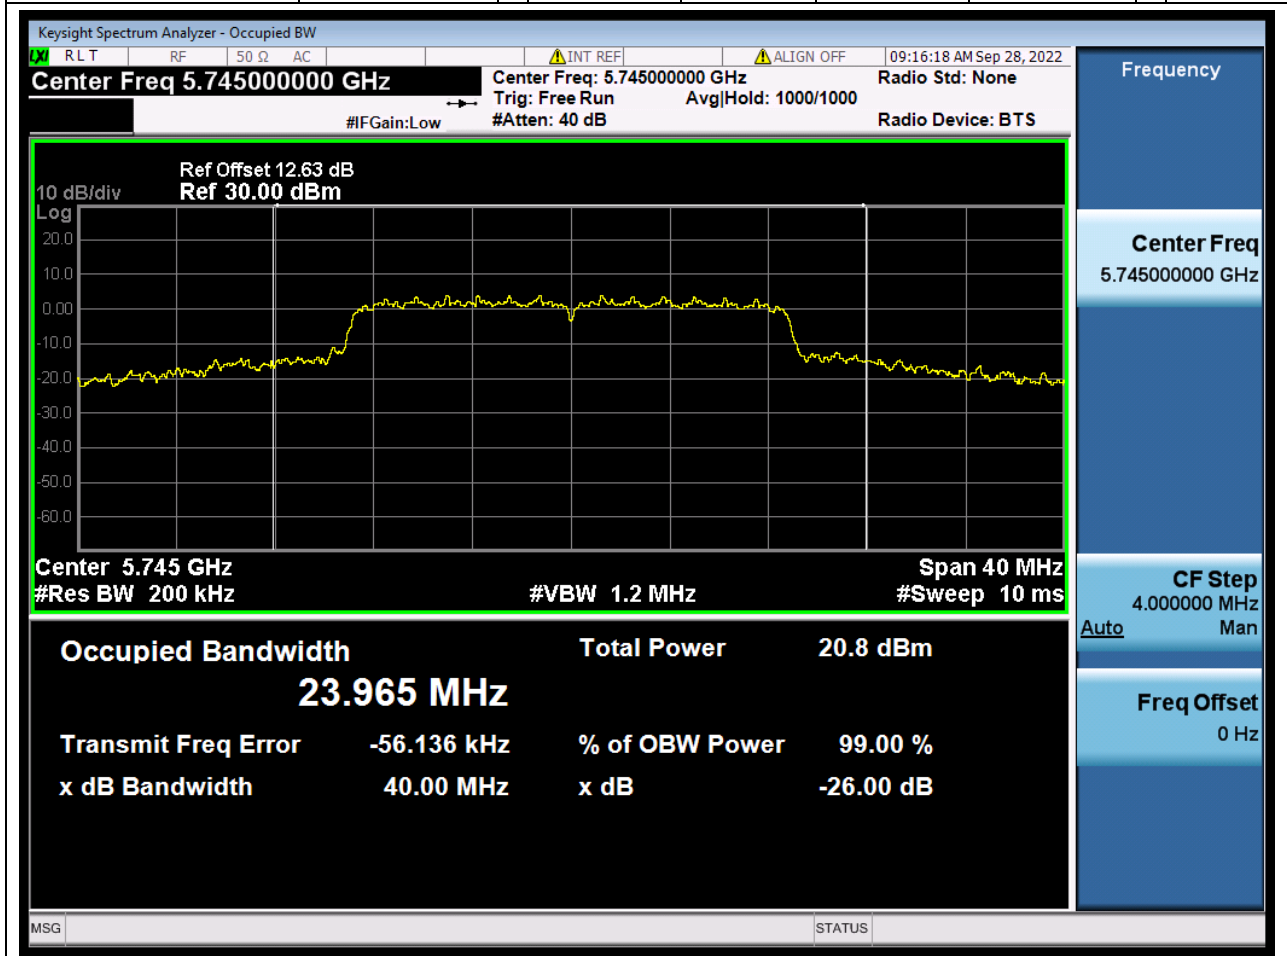

18. 802.11n_20M_Band4_L

18.2. A.2.2-99% Bandwidth(NTNV)

Center Frequency (MHz)	OBW Power (%)	RBW (MHz)	Detector	Limit (MHz)	OBW (MHz)	Verdict
5745	99	0.2	Peak	0	23.965223	Unknown