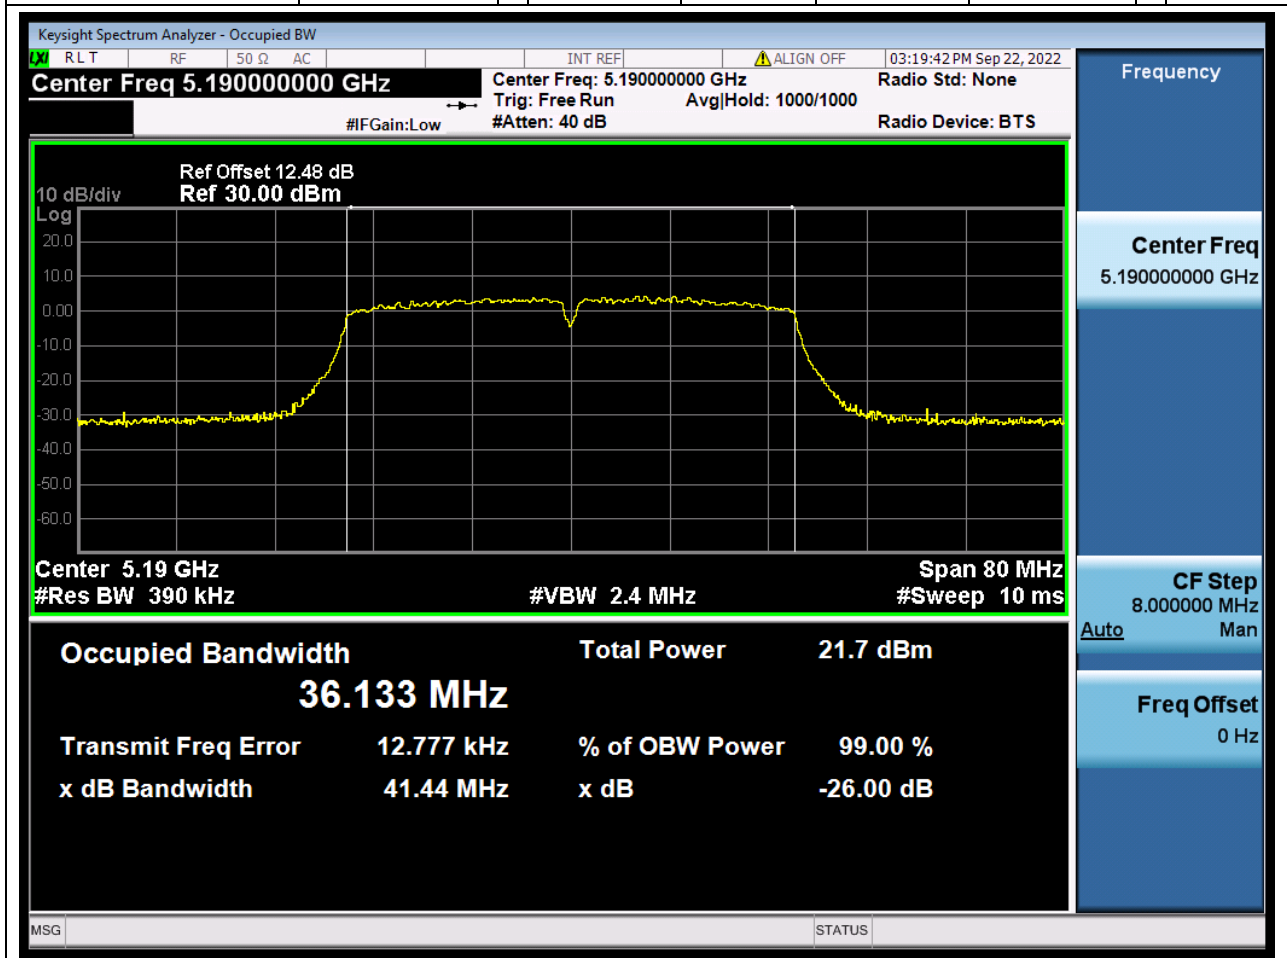

7. 802.11n_40M_Band1_L

7.1. A.2.2-99% Bandwidth(NTNV)

Center Frequency (MHz)	OBW Power (%)	RBW (MHz)	Detector	Limit (MHz)	OBW (MHz)	Verdict
5190	99	0.39	Peak	0	36.133093	Unknown