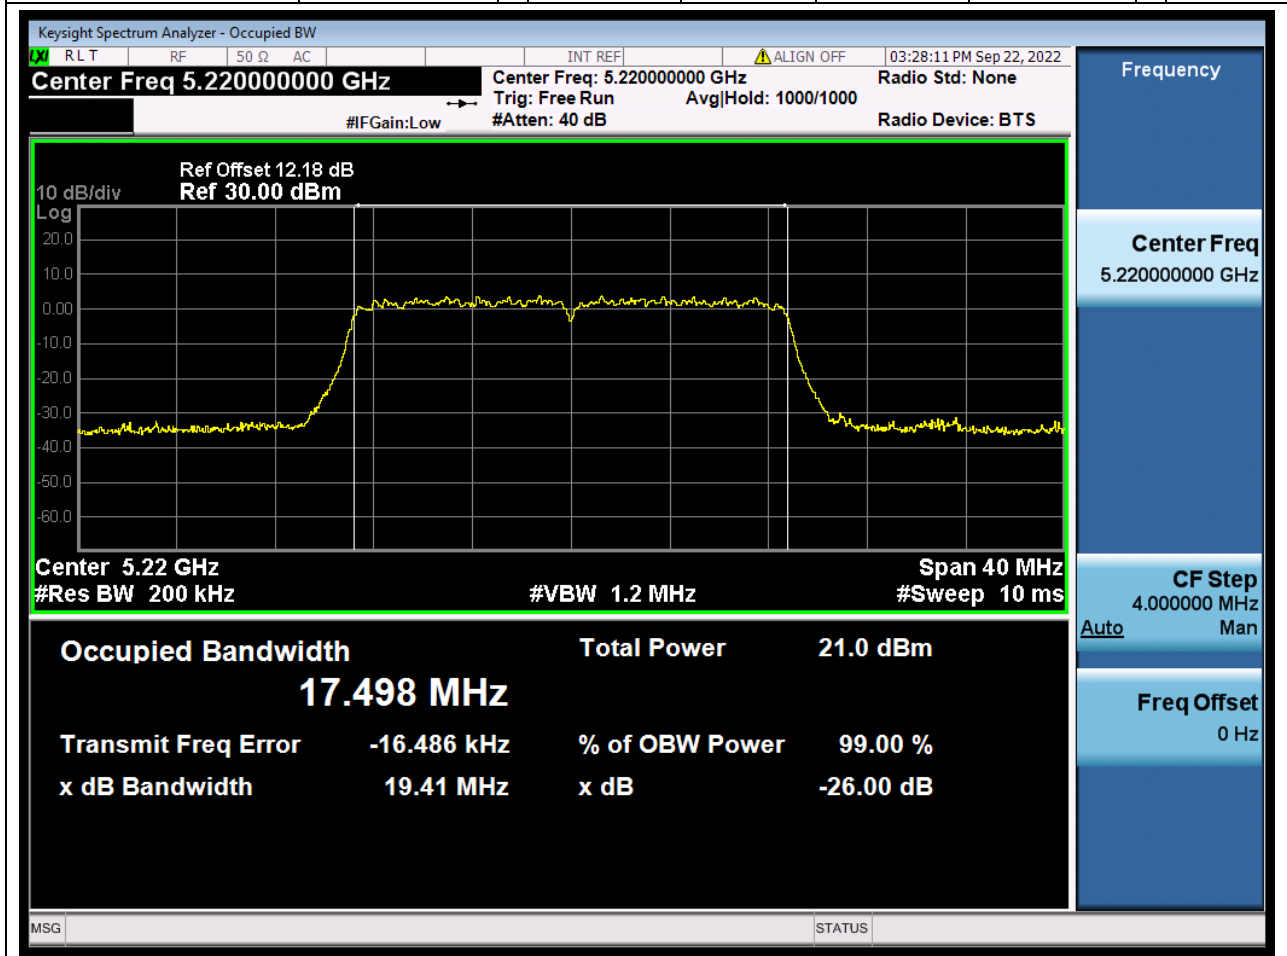

10. 802.11ac_20M_Band1_M

10.1. A.2.2-99% Bandwidth(NTNV)

Center Frequency (MHz)	OBW Power (%)	RBW (MHz)	Detector	Limit (MHz)	OBW (MHz)	Verdict
5220	99	0.2	Peak	0	17.498007	Unknown