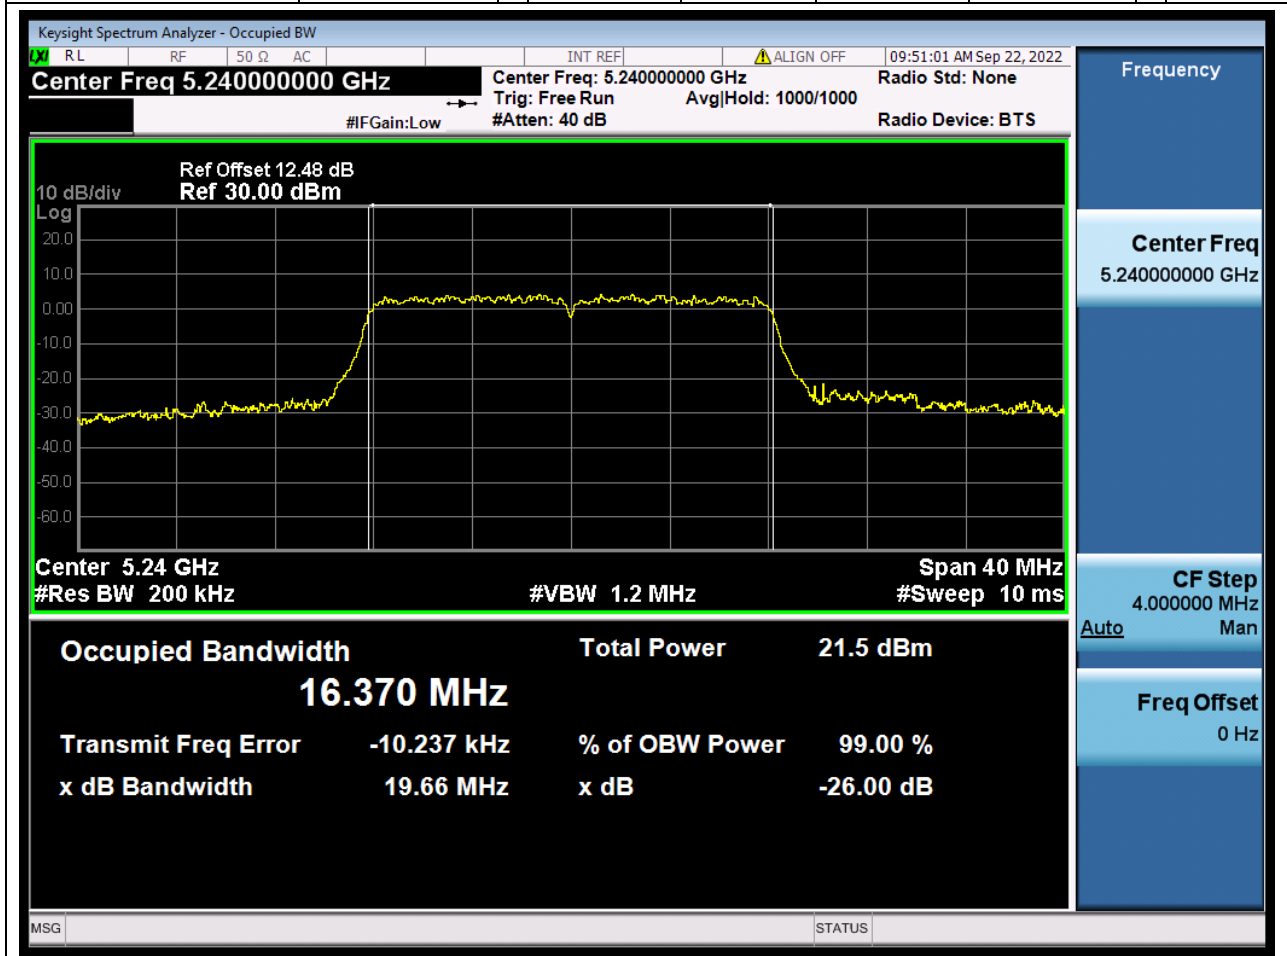

3. 802.11a_20M_Band1_H

3.1. A.2.2-99% Bandwidth(NTNV)

Center Frequency (MHz)	OBW Power (%)	RBW (MHz)	Detector	Limit (MHz)	OBW (MHz)	Verdict
5240	99	0.2	Peak	0	16.370125	Unknown