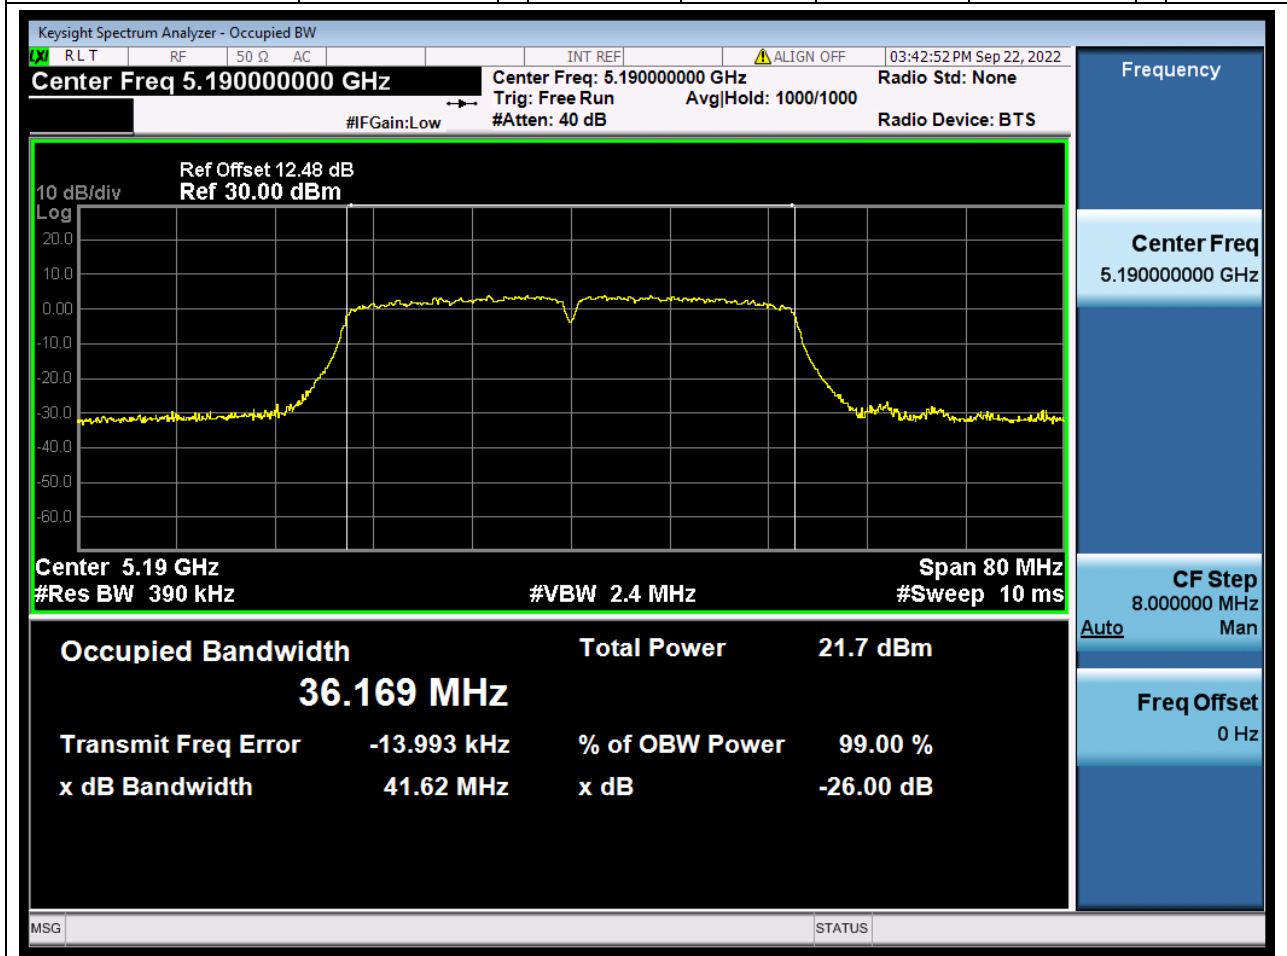

12. 802.11ac_40M_Band1_L

12.1. A.2.2-99% Bandwidth(NTNV)

Center Frequency (MHz)	OBW Power (%)	RBW (MHz)	Detector	Limit (MHz)	OBW (MHz)	Verdict
5190	99	0.39	Peak	0	36.169494	Unknown