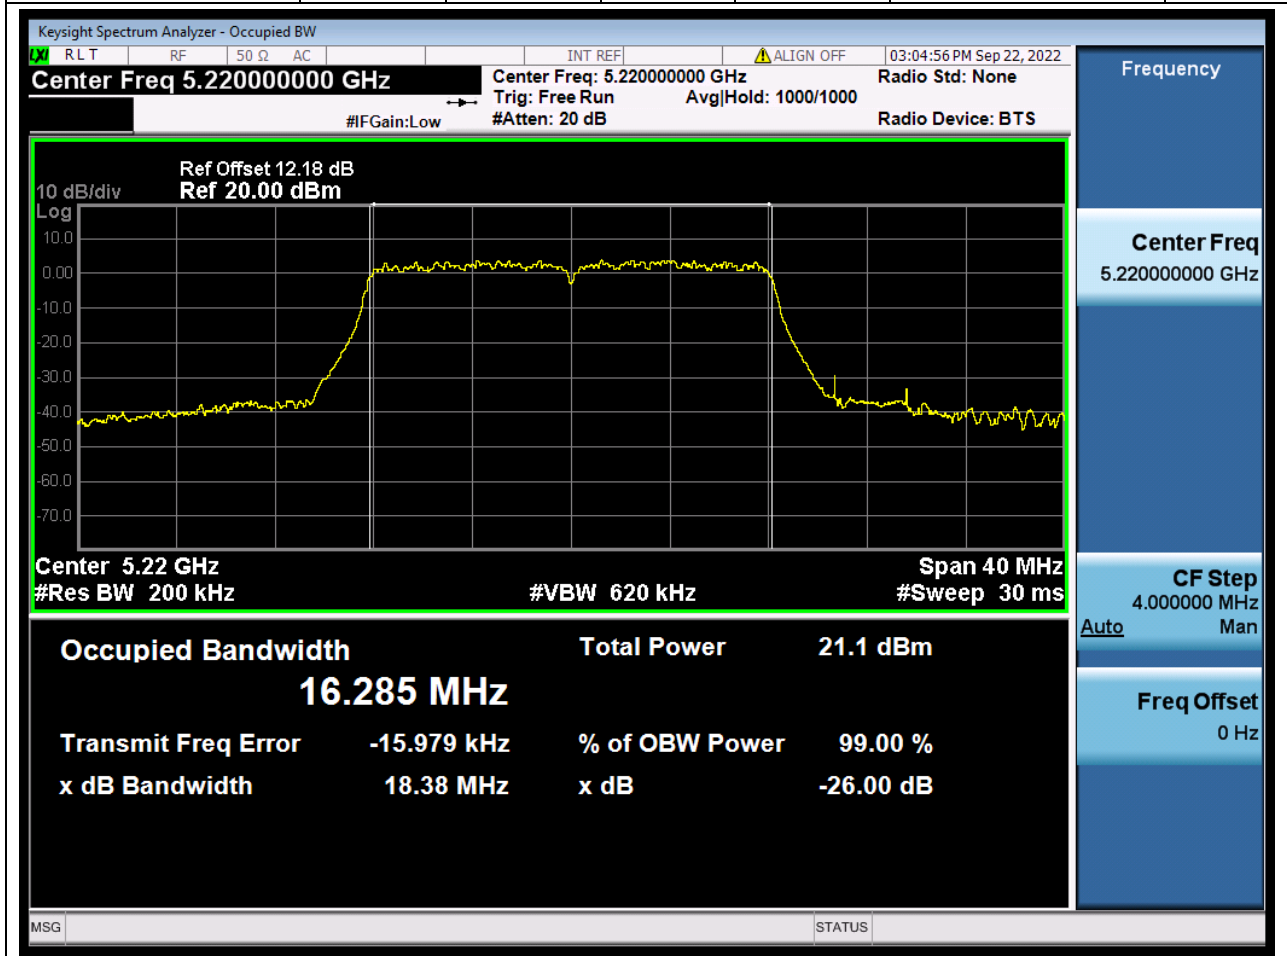

2. 802.11a_20M_Band1_M

2.1. A.2-26dB Bandwidth(NTNV)

Center Frequency (MHz)	XdB Down	RBW (MHz)	Detector	Limit (MHz)	XdB BandWidth (MHz)	Verdict
5220	26	0.2	Peak	0	18.384268	Unknow