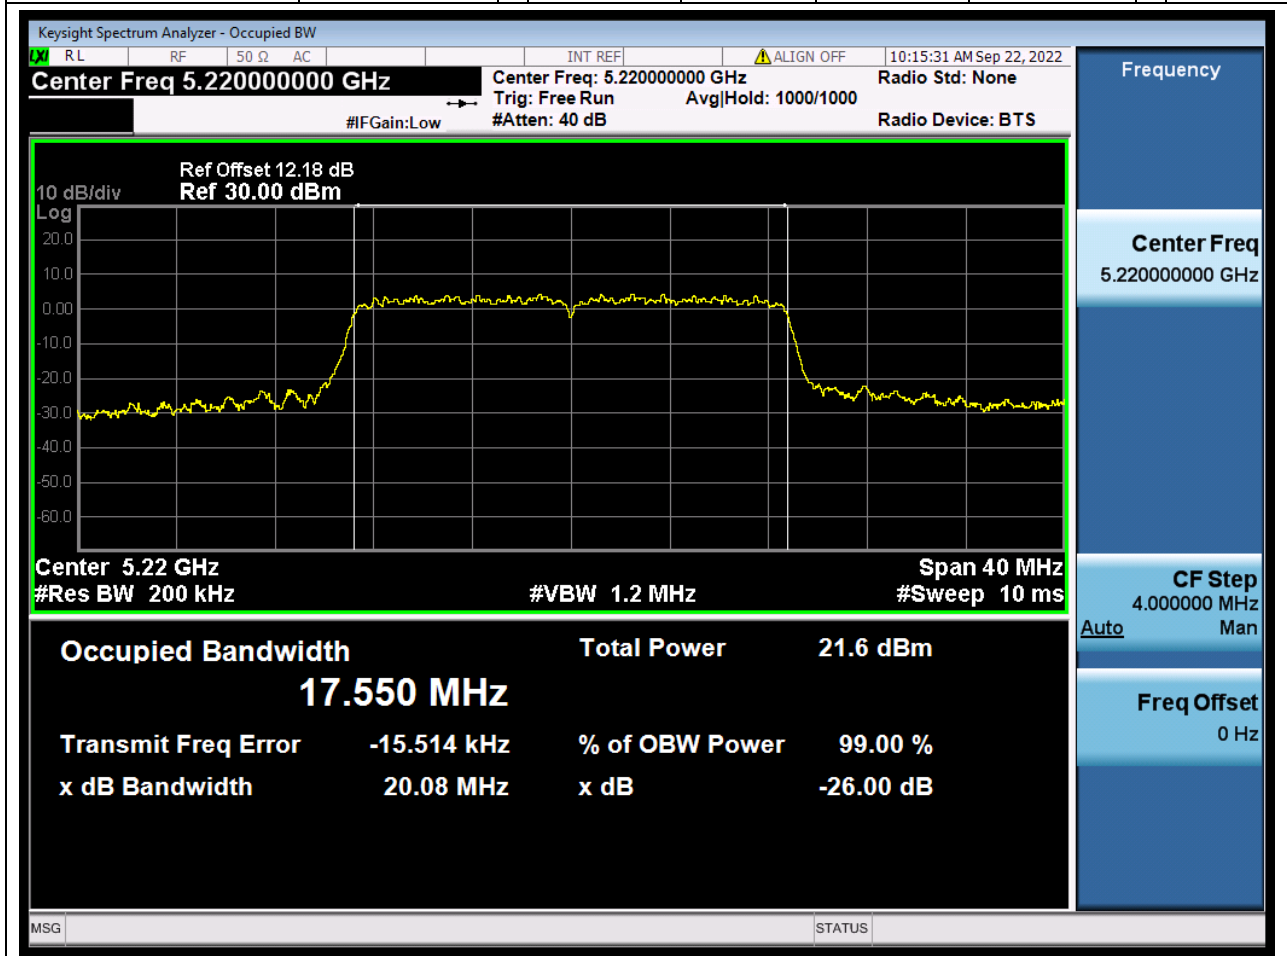

10. 802.11ac_20M_Band1_M

10.1. A.2.2-99% Bandwidth(NTNV)

Center Frequency (MHz)	OBW Power (%)	RBW (MHz)	Detector	Limit (MHz)	OBW (MHz)	Verdict
5220	99	0.2	Peak	0	17.550067	Unknown