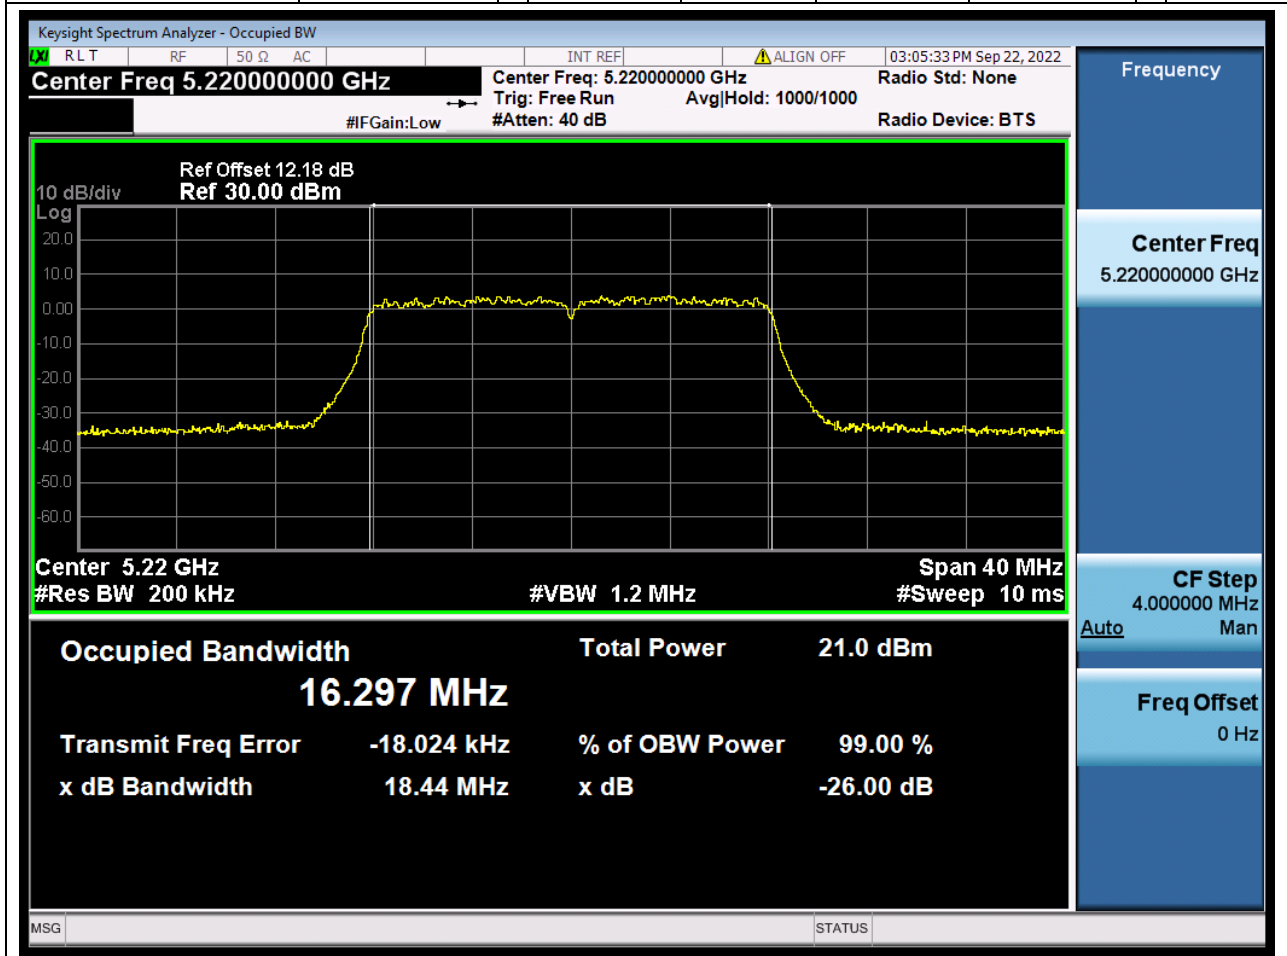

2. 802.11a_20M_Band1_M

2.1. A.2.2-99% Bandwidth(NTNV)

Center Frequency (MHz)	OBW Power (%)	RBW (MHz)	Detector	Limit (MHz)	OBW (MHz)	Verdict
5220	99	0.2	Peak	0	16.297233	Unknown