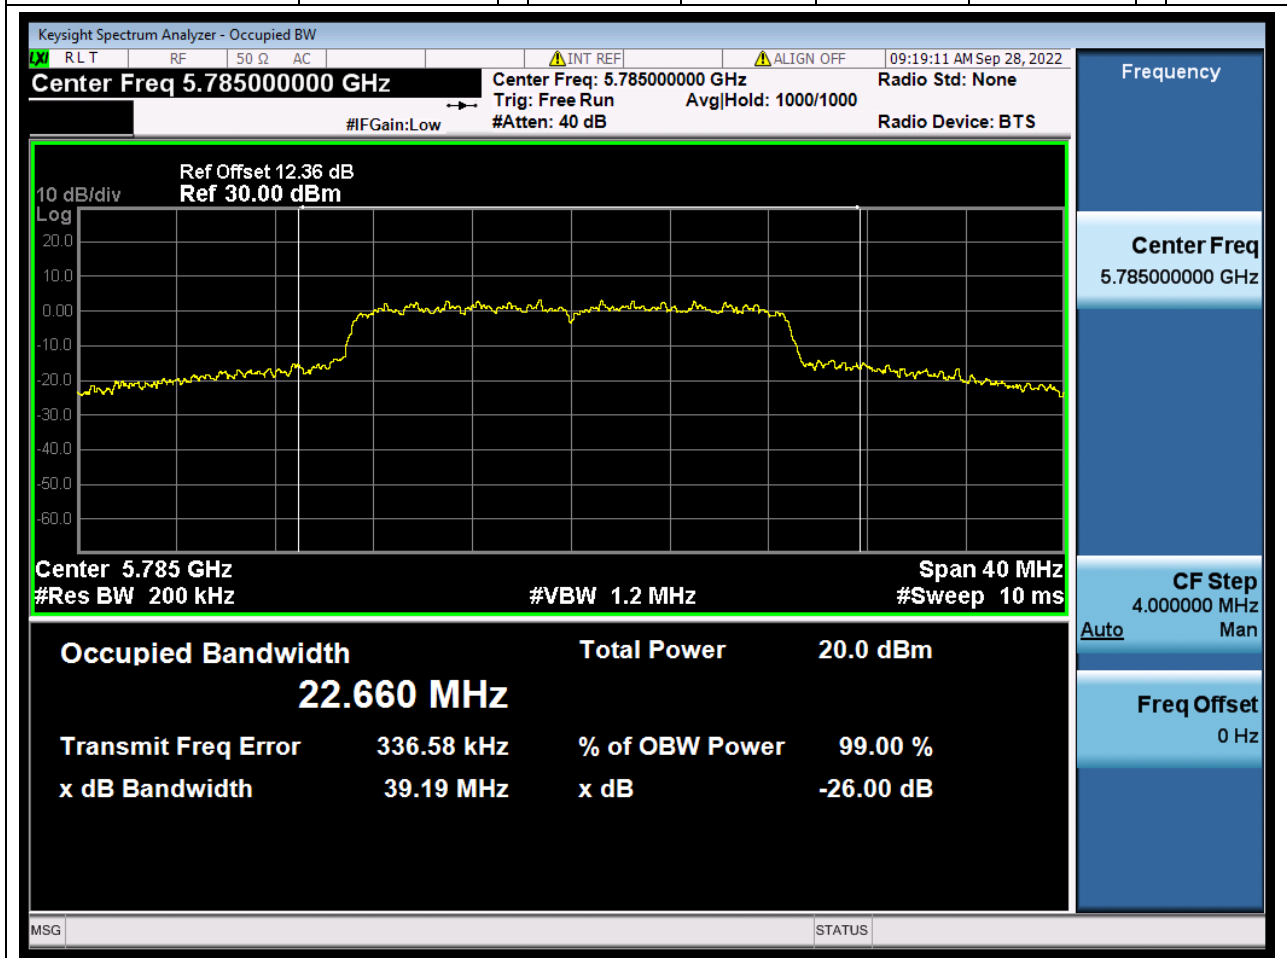

19. 802.11n_20M_Band4_M

19.2. A.2.2-99% Bandwidth(NTNV)

Center Frequency (MHz)	OBW Power (%)	RBW (MHz)	Detector	Limit (MHz)	OBW (MHz)	Verdict
5785	99	0.2	Peak	0	22.660106	Unknown