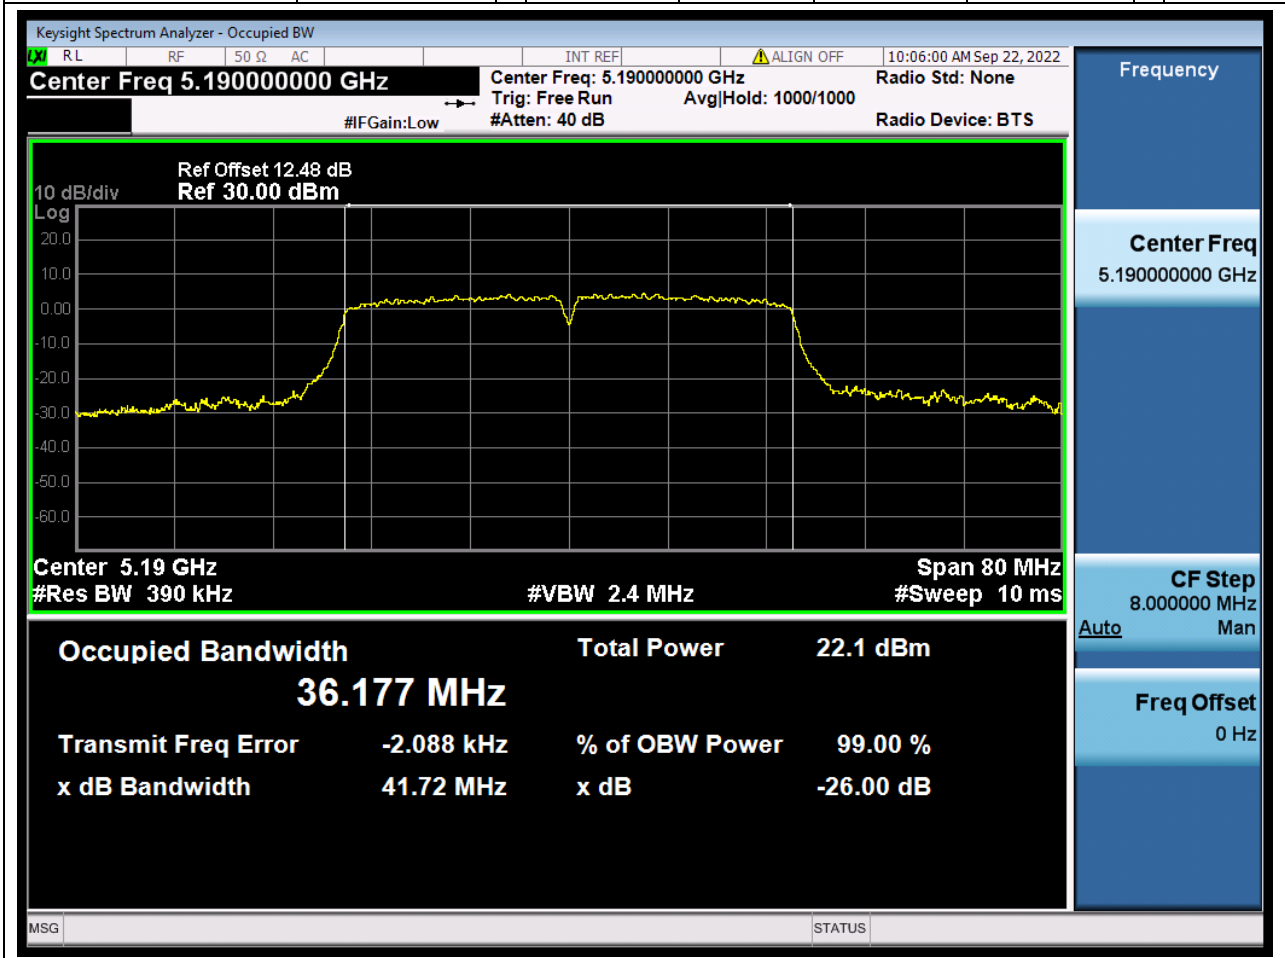

7. 802.11n_40M_Band1_L

7.1. A.2.2-99% Bandwidth(NTNV)

Center Frequency (MHz)	OBW Power (%)	RBW (MHz)	Detector	Limit (MHz)	OBW (MHz)	Verdict
5190	99	0.39	Peak	0	36.177304	Unknown