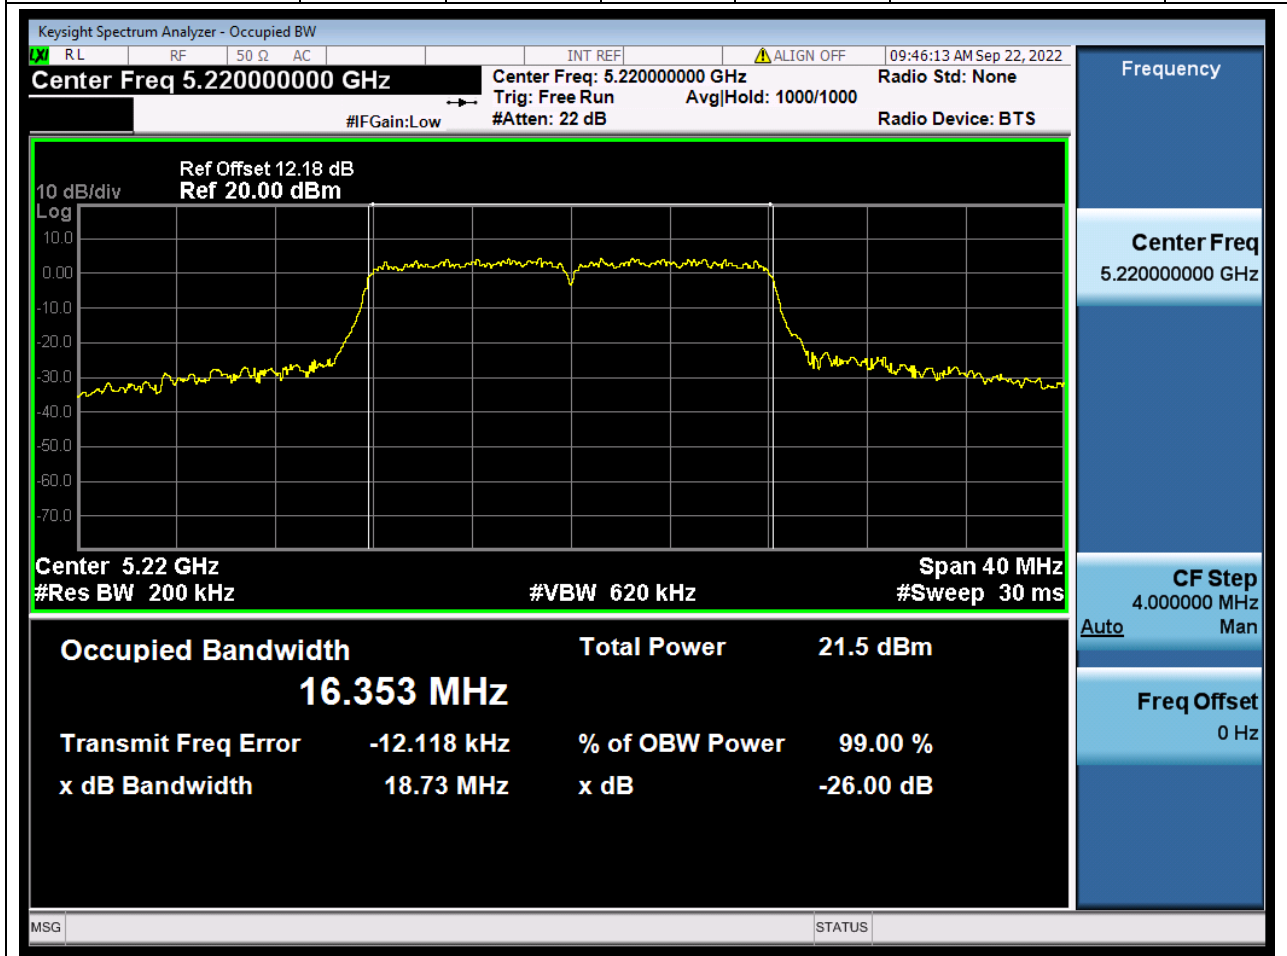

2. 802.11a_20M_Band1_M

2.1. A.2-26dB Bandwidth(NTNV)

Center Frequency (MHz)	XdB Down	RBW (MHz)	Detector	Limit (MHz)	XdB BandWidth (MHz)	Verdict
5220	26	0.2	Peak	0	18.731614	Unknow