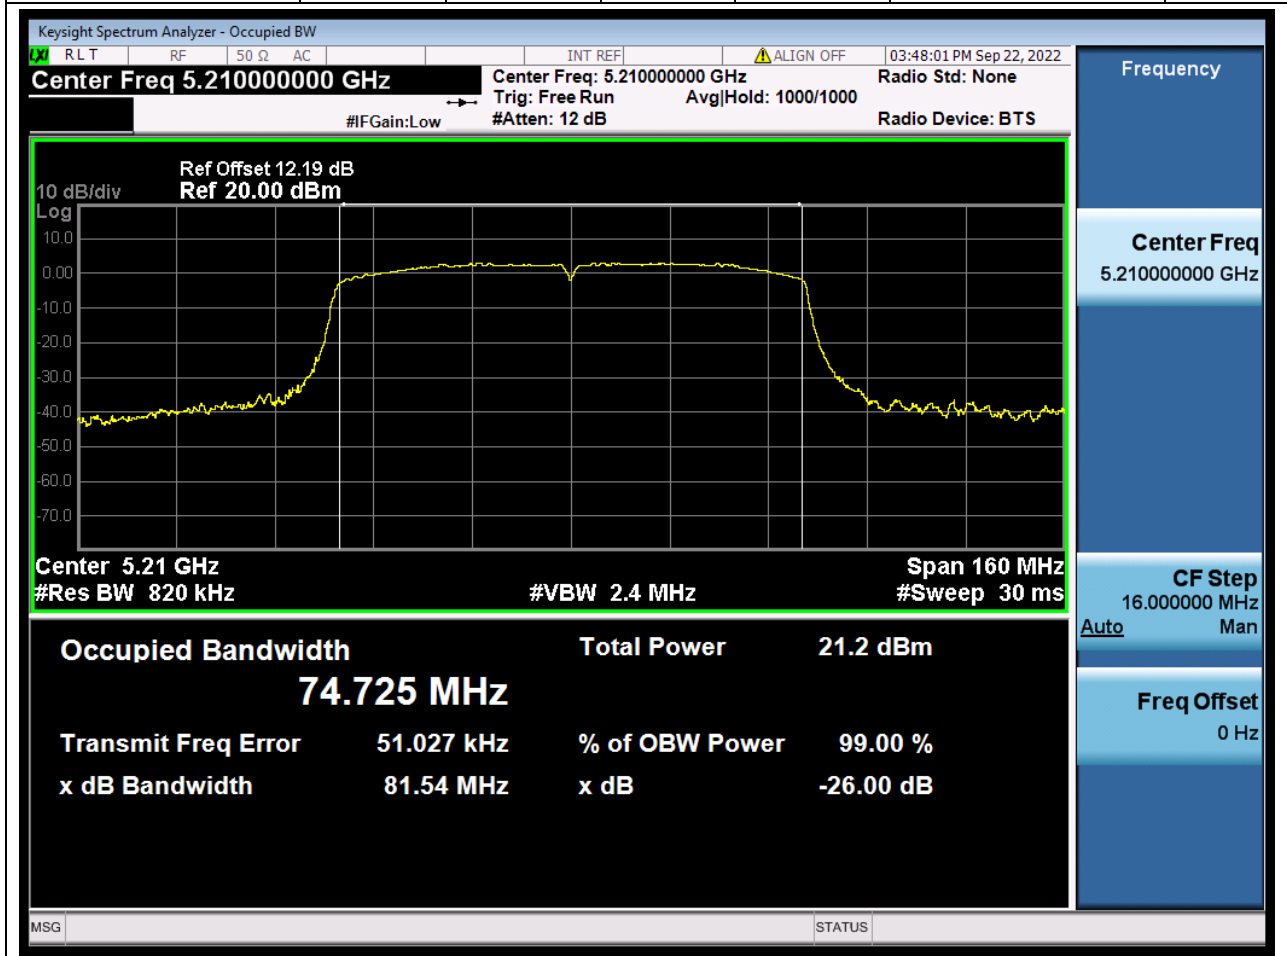

14. 802.11ac_80M_Band1_M

14.1. A.2-26dB Bandwidth(NTNV)

Center Frequency (MHz)	XdB Down	RBW (MHz)	Detector	Limit (MHz)	XdB BandWidth (MHz)	Verdict
5210	26	0.82	Peak	0	81.537807	Unknow