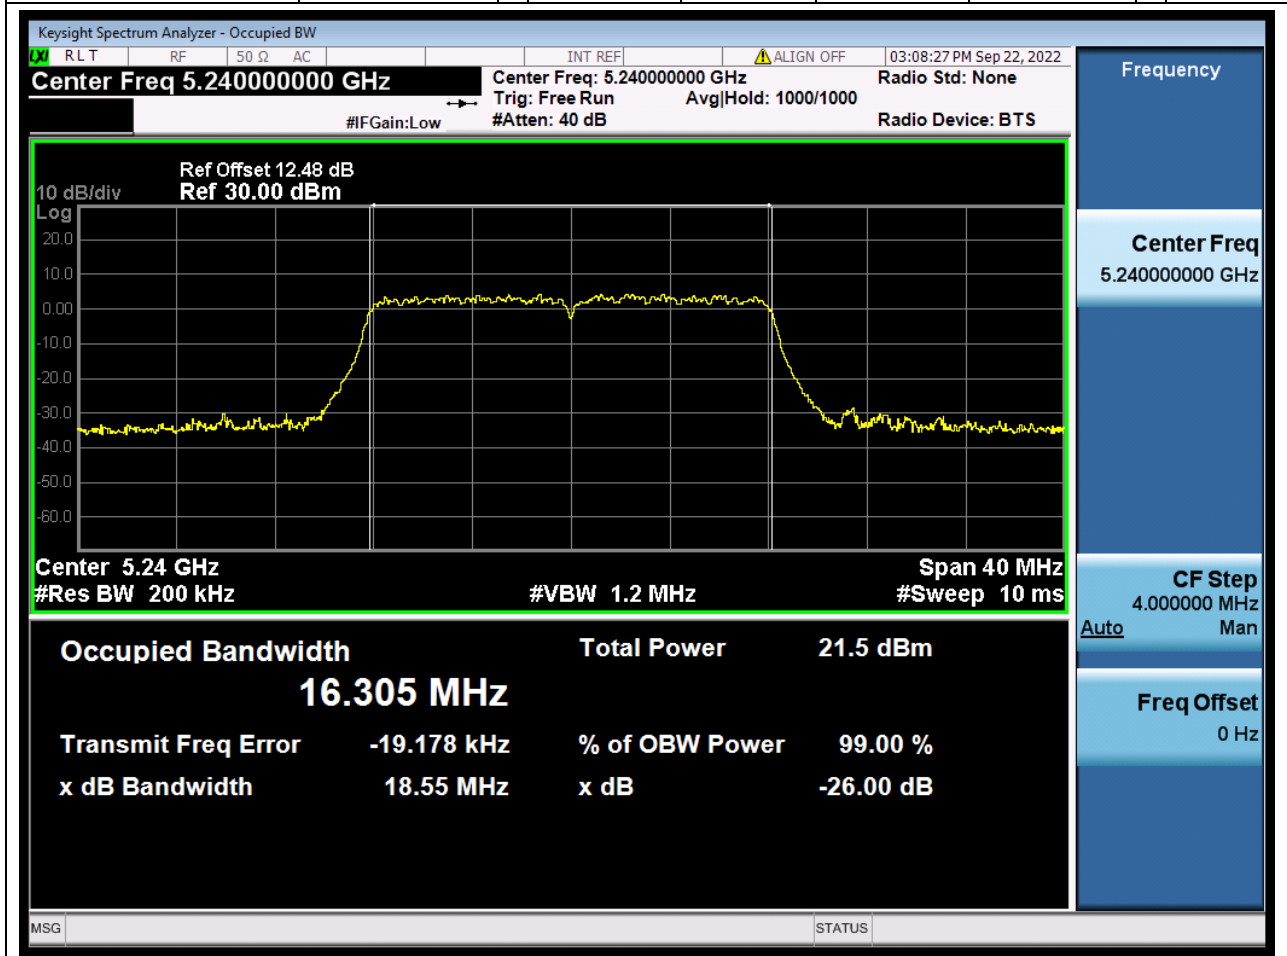

3. 802.11a_20M_Band1_H

3.1. A.2.2-99% Bandwidth(NTNV)

Center Frequency (MHz)	OBW Power (%)	RBW (MHz)	Detector	Limit (MHz)	OBW (MHz)	Verdict
5240	99	0.2	Peak	0	16.305051	Unknown