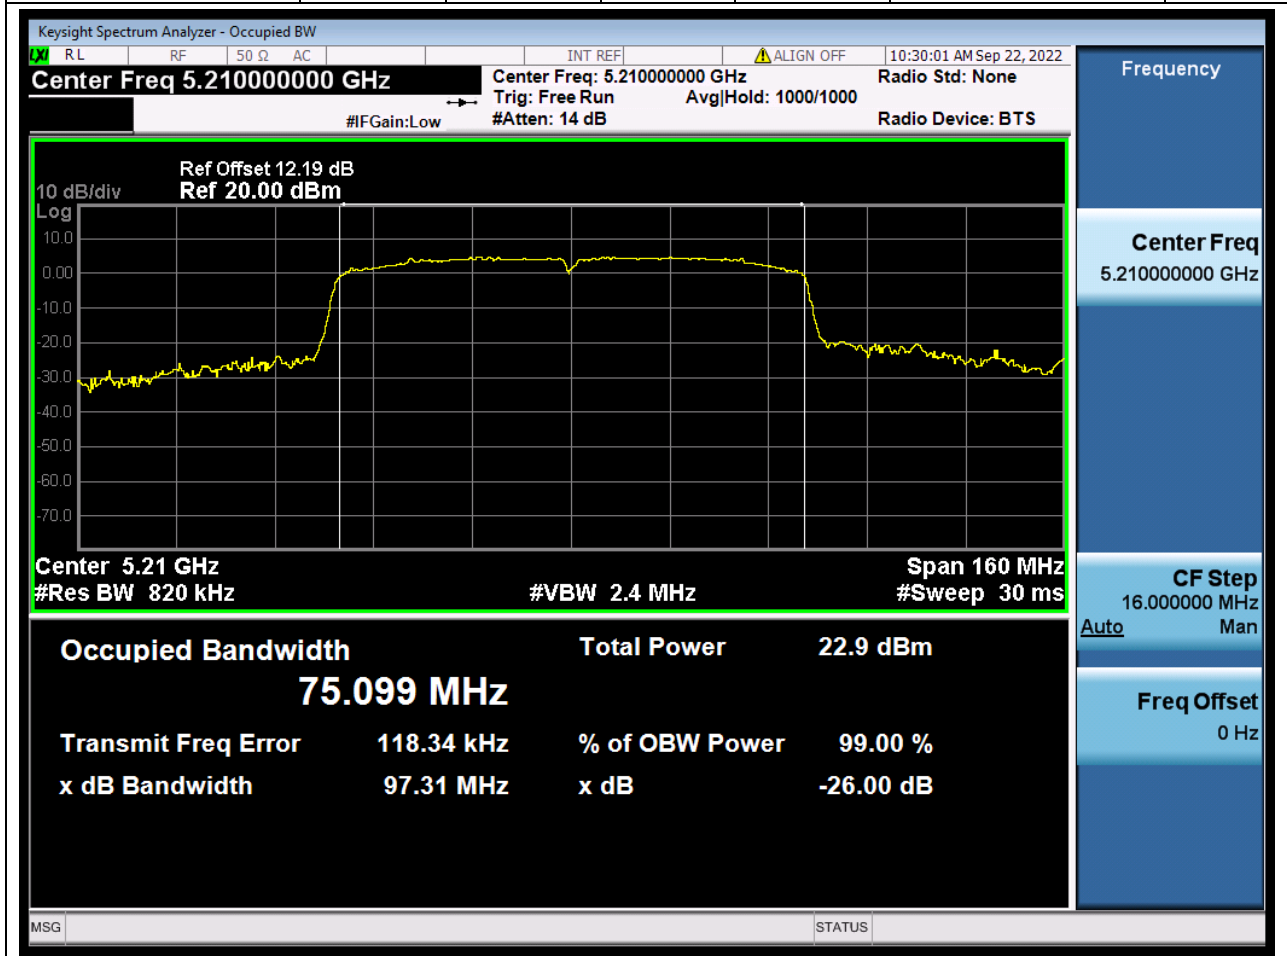

14. 802.11ac_80M_Band1_M

14.1. A.2-26dB Bandwidth(NTNV)

Center Frequency (MHz)	XdB Down	RBW (MHz)	Detector	Limit (MHz)	XdB BandWidth (MHz)	Verdict
5210	26	0.82	Peak	0	97.311356	Unknow