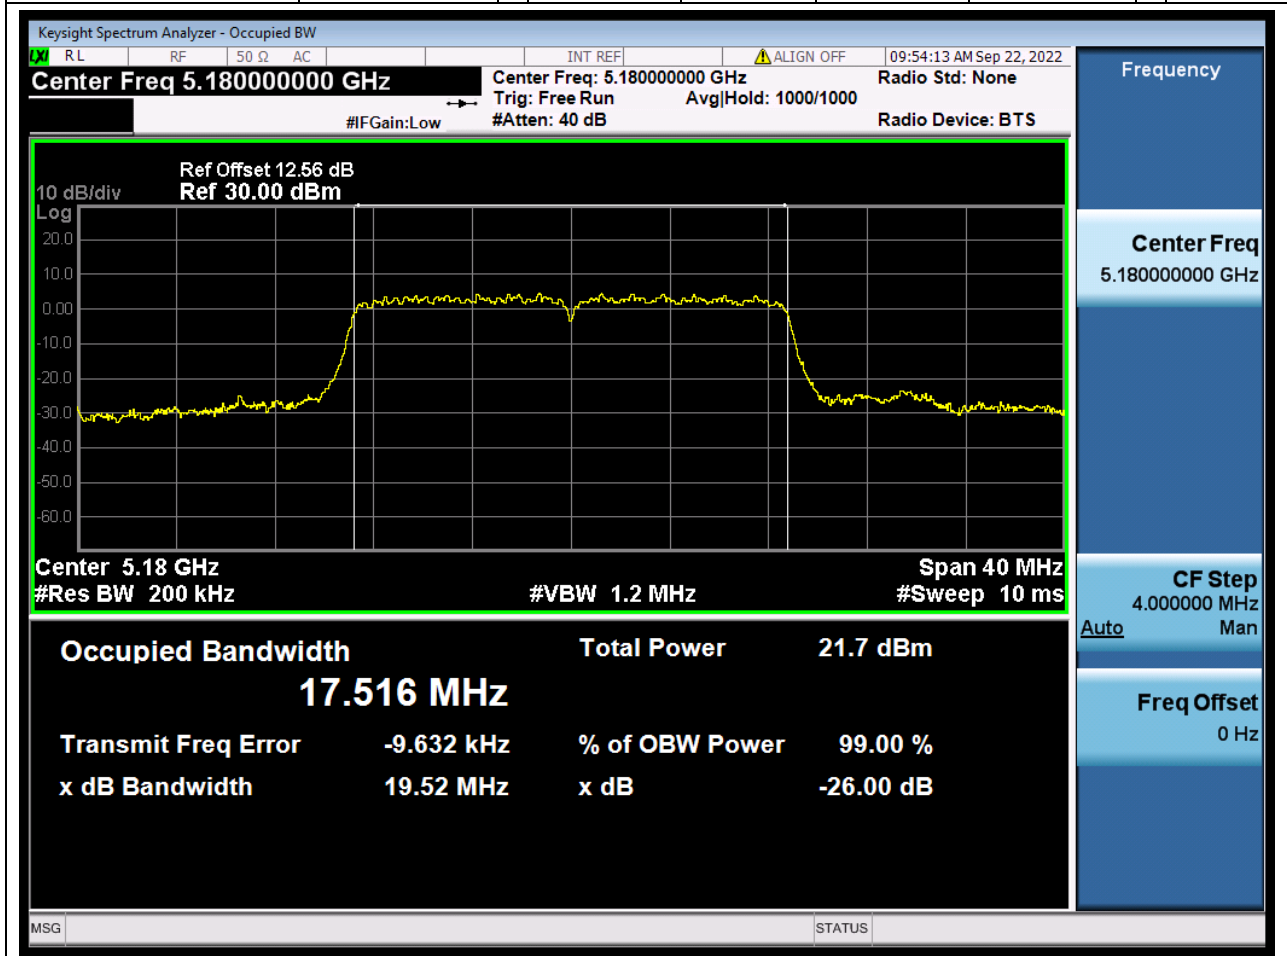

4. 802.11n_20M_Band1_L

4.1. A.2.2-99% Bandwidth(NTNV)

Center Frequency (MHz)	OBW Power (%)	RBW (MHz)	Detector	Limit (MHz)	OBW (MHz)	Verdict
5180	99	0.2	Peak	0	17.515728	Unknown