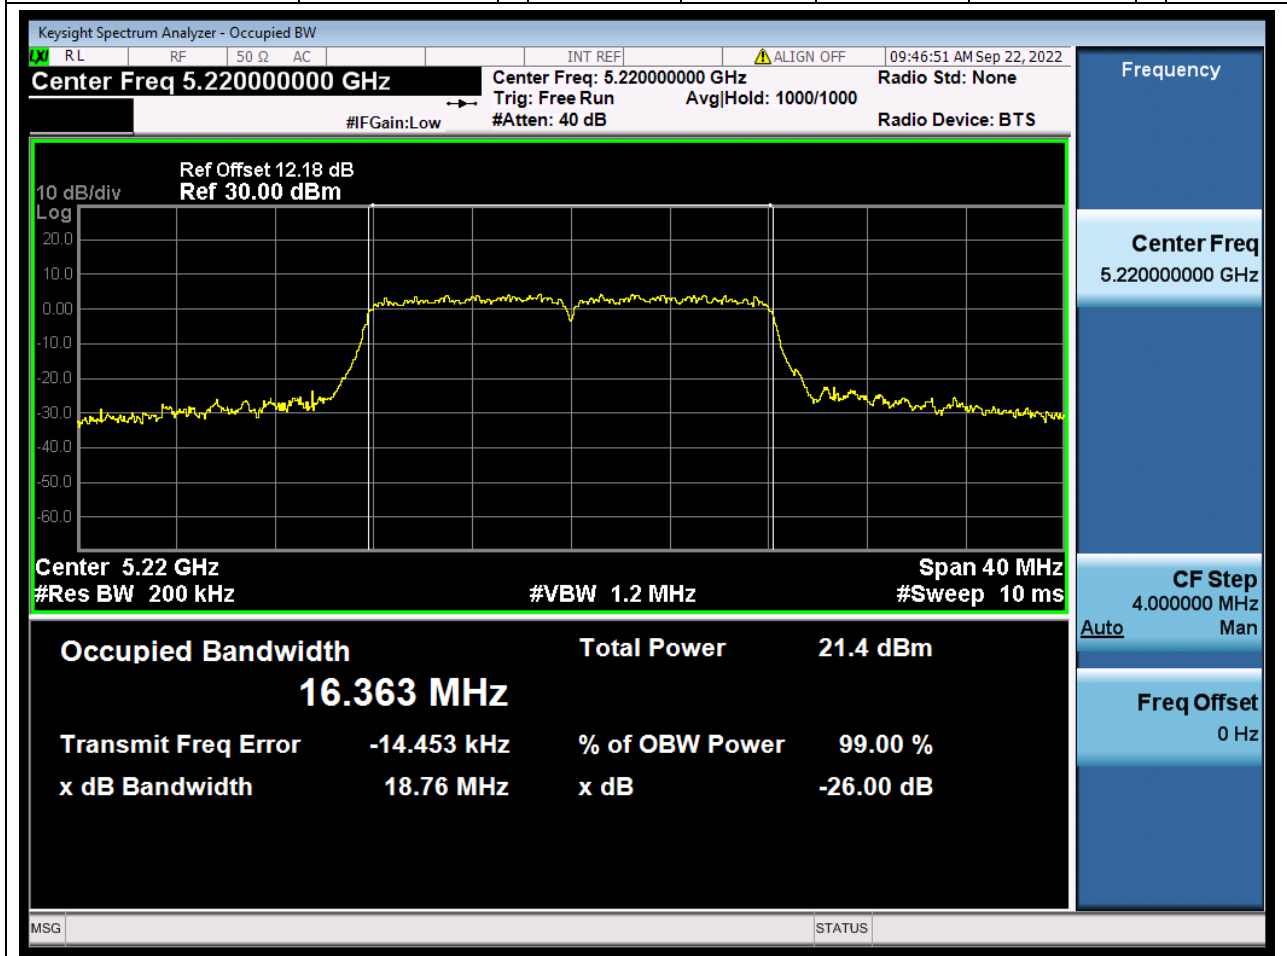

2. 802.11a_20M_Band1_M

2.1. A.2.2-99% Bandwidth(NTNV)

Center Frequency (MHz)	OBW Power (%)	RBW (MHz)	Detector	Limit (MHz)	OBW (MHz)	Verdict
5220	99	0.2	Peak	0	16.362587	Unknown