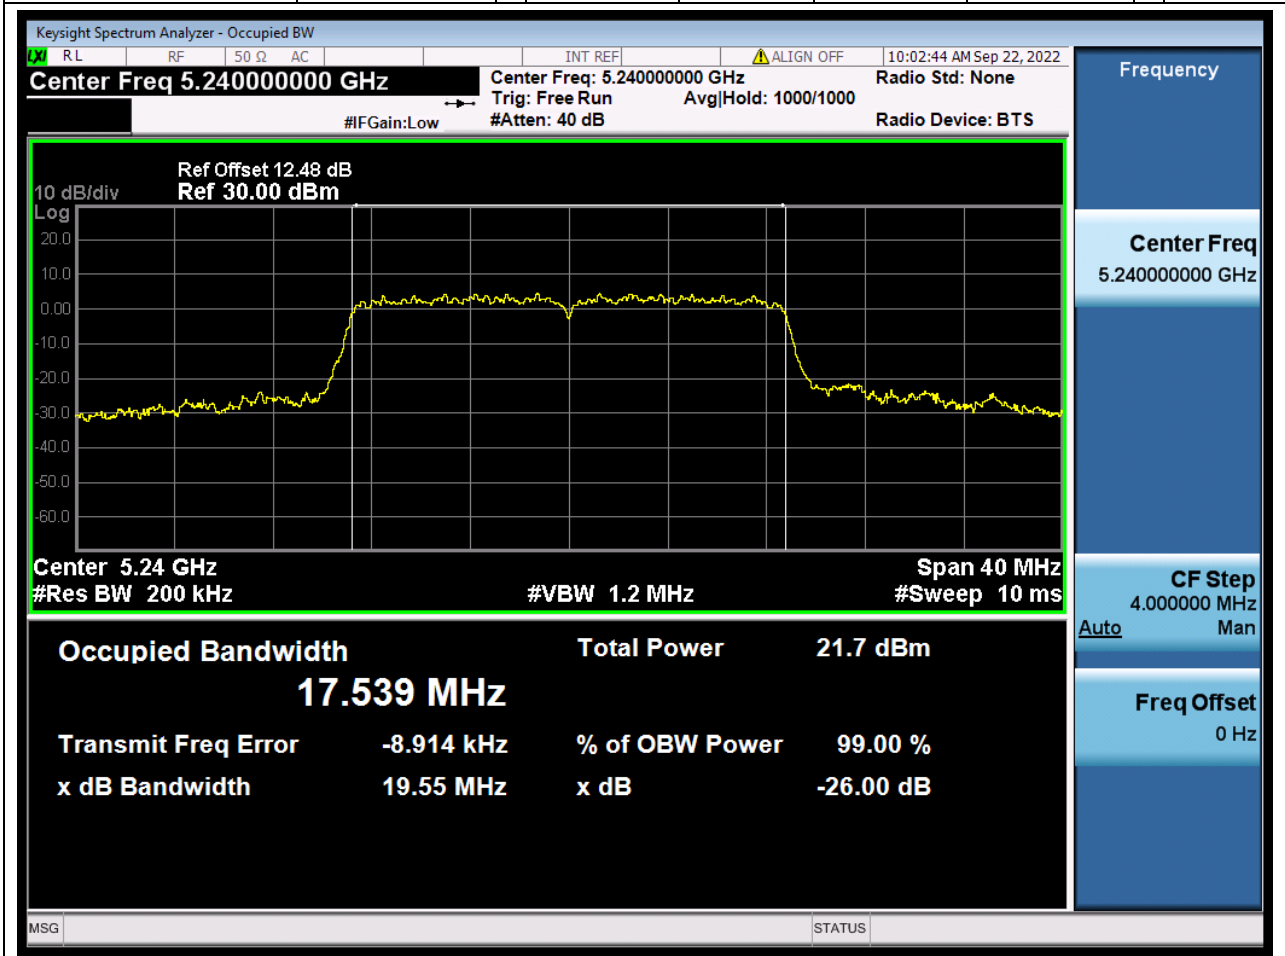

6. 802.11n_20M_Band1_H

6.1. A.2.2-99% Bandwidth(NTNV)

Center Frequency (MHz)	OBW Power (%)	RBW (MHz)	Detector	Limit (MHz)	OBW (MHz)	Verdict
5240	99	0.2	Peak	0	17.539253	Unknown