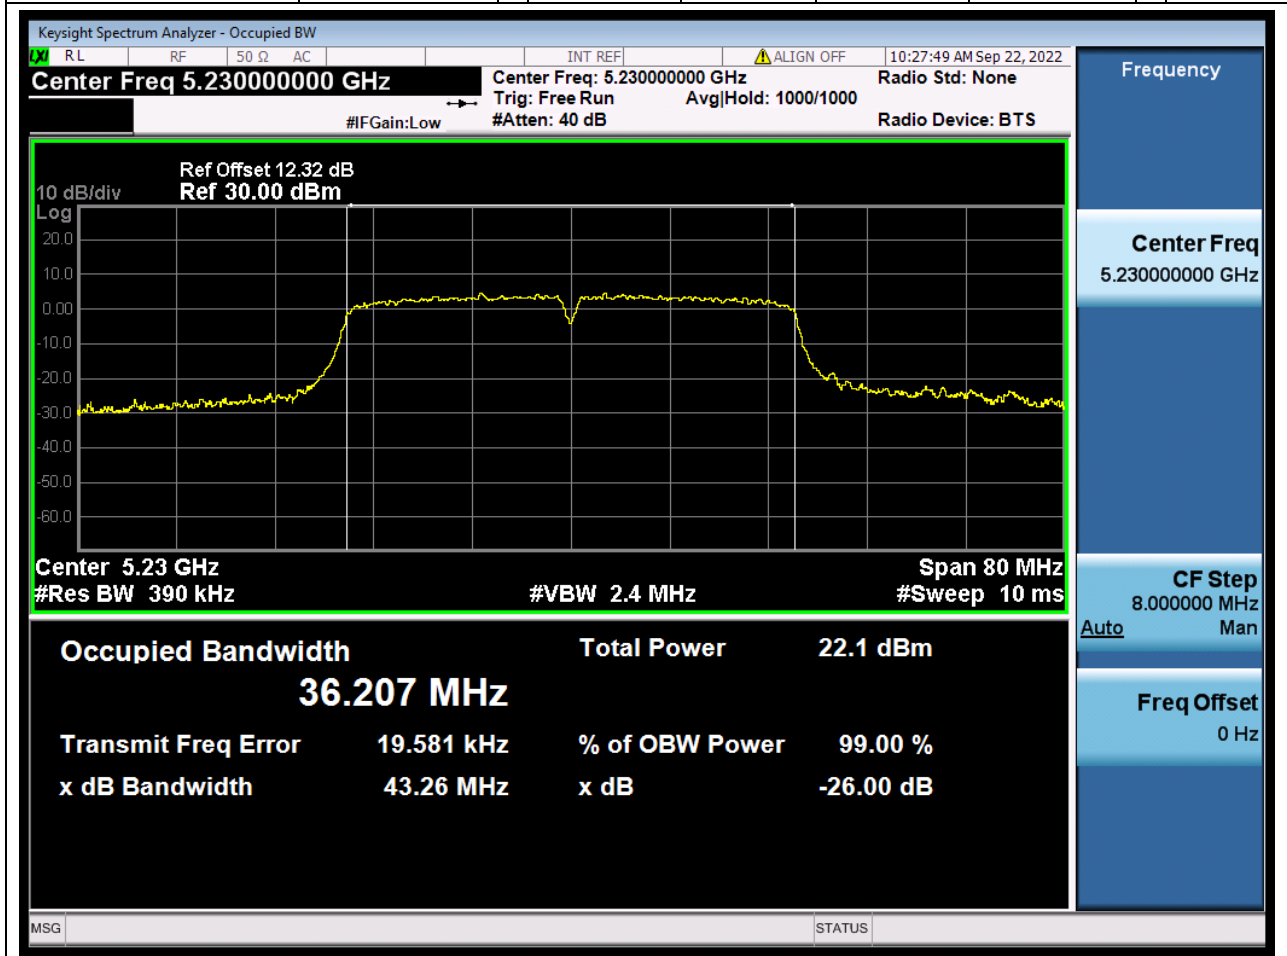

13. 802.11ac_40M_Band1_H

13.1. A.2.2-99% Bandwidth(NTNV)

Center Frequency (MHz)	OBW Power (%)	RBW (MHz)	Detector	Limit (MHz)	OBW (MHz)	Verdict
5230	99	0.39	Peak	0	36.206795	Unknown