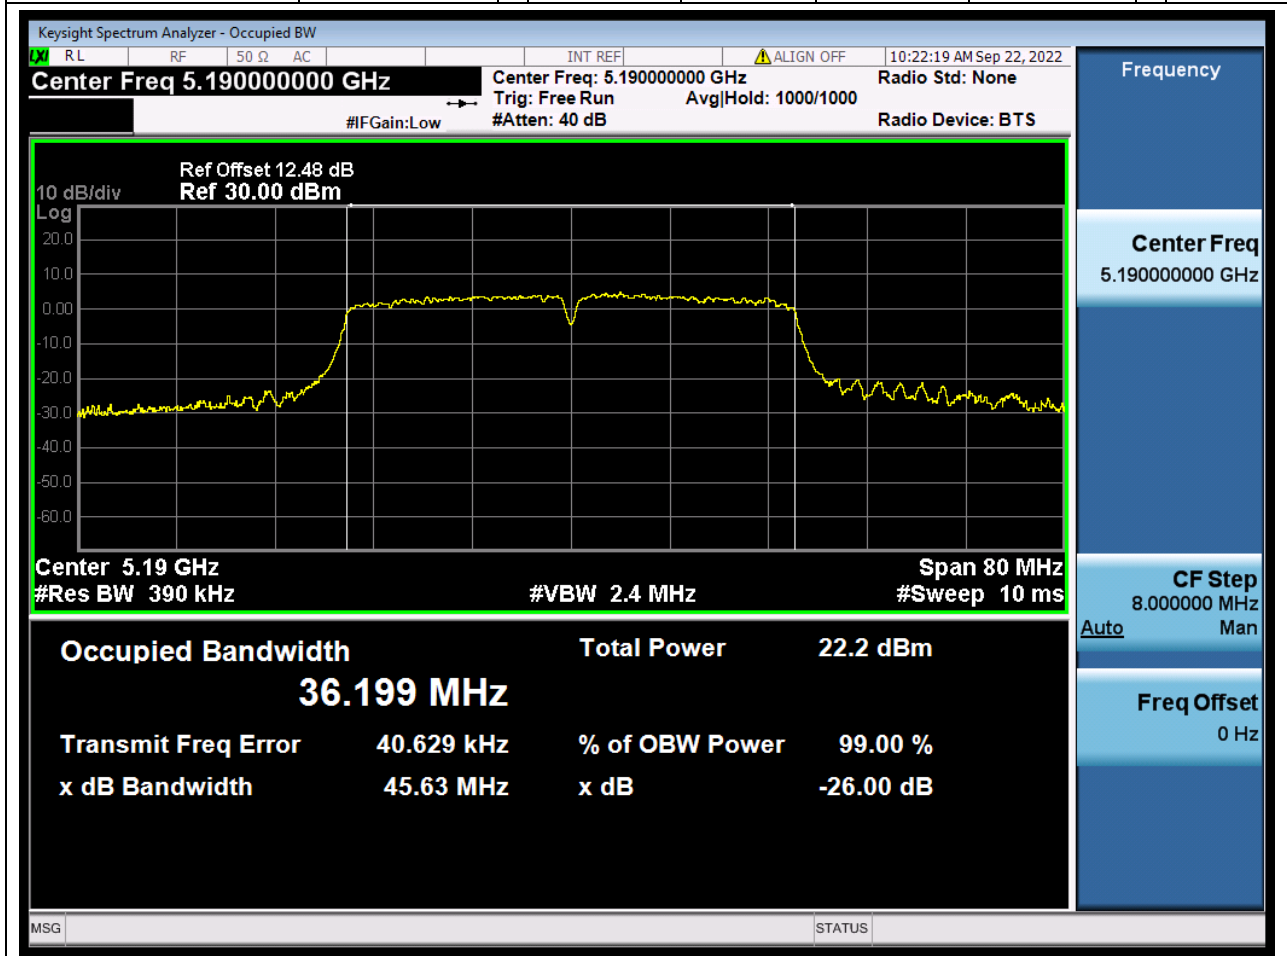

12. 802.11ac_40M_Band1_L

12.1. A.2.2-99% Bandwidth(NTNV)

Center Frequency (MHz)	OBW Power (%)	RBW (MHz)	Detector	Limit (MHz)	OBW (MHz)	Verdict
5190	99	0.39	Peak	0	36.199384	Unknown