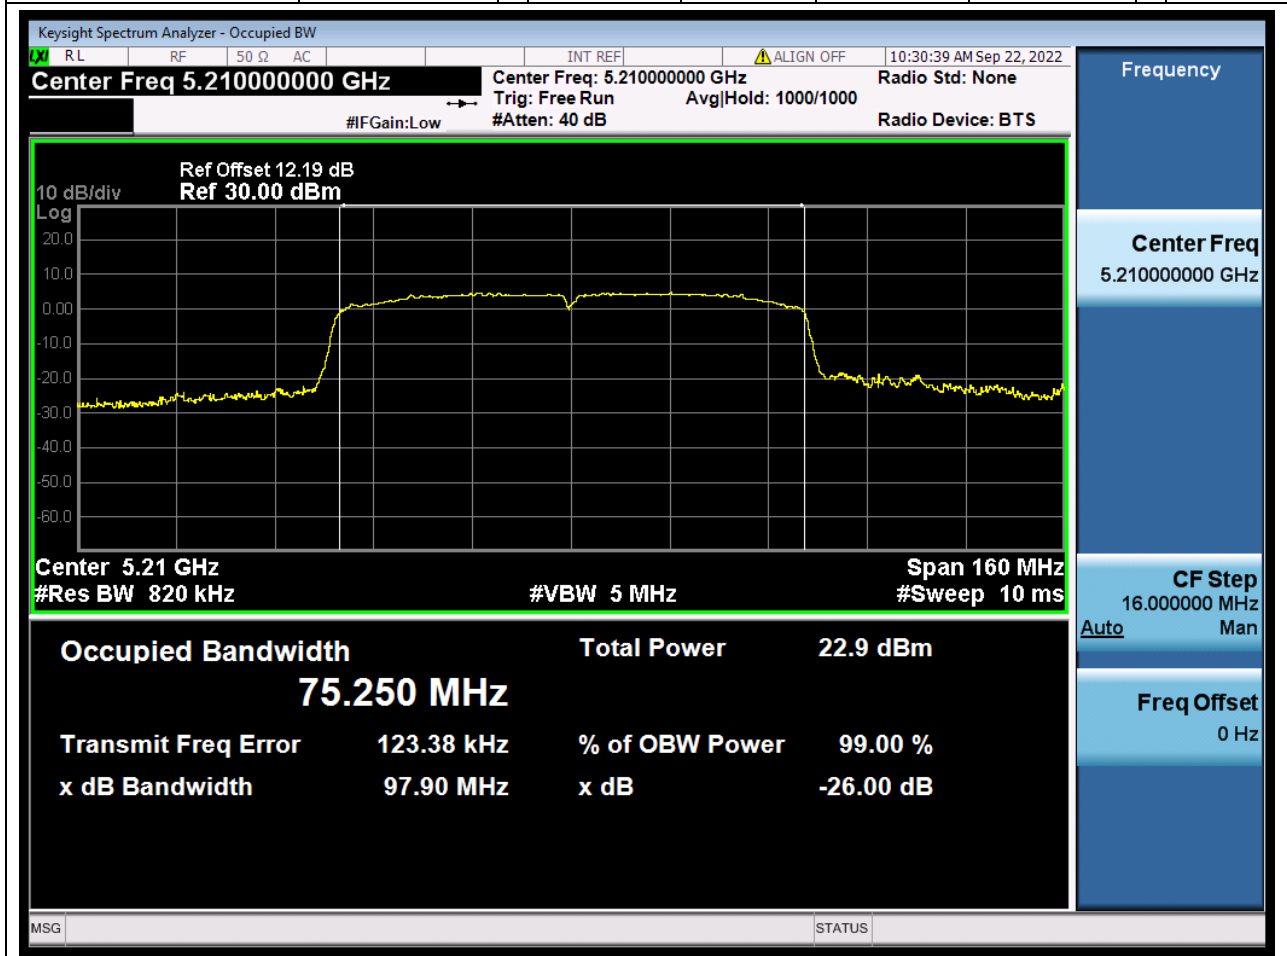

14. 802.11ac_80M_Band1_M

14.1. A.2.2-99% Bandwidth(NTNV)

Center Frequency (MHz)	OBW Power (%)	RBW (MHz)	Detector	Limit (MHz)	OBW (MHz)	Verdict
5210	99	0.82	Peak	0	75.249998	Unknown