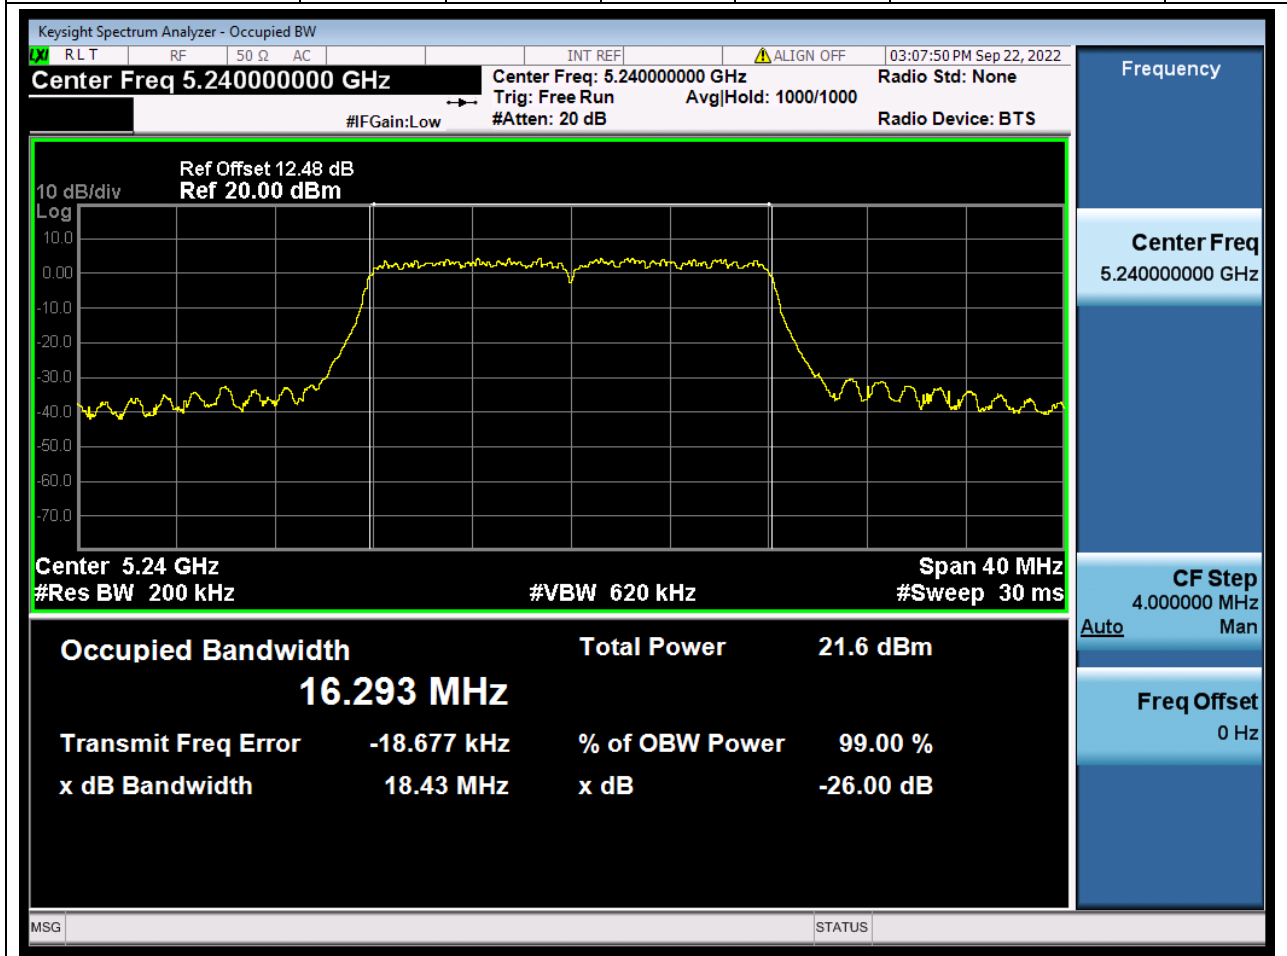

3. 802.11a_20M_Band1_H

3.1. A.2-26dB Bandwidth(NTNV)

Center Frequency (MHz)	XdB Down	RBW (MHz)	Detector	Limit (MHz)	XdB BandWidth (MHz)	Verdict
5240	26	0.2	Peak	0	18.429805	Unknow