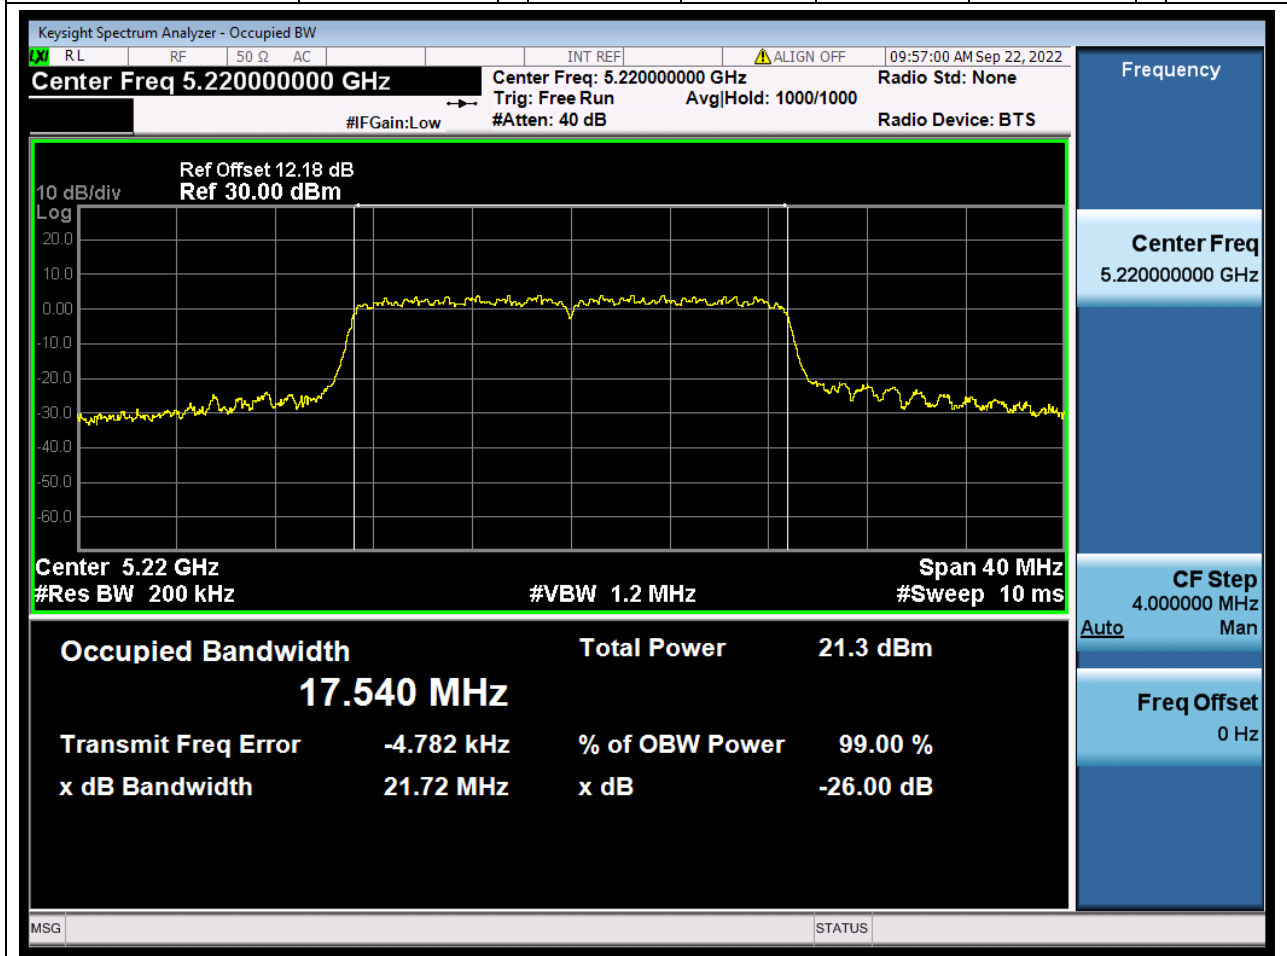

5. 802.11n_20M_Band1_M

5.1. A.2.2-99% Bandwidth(NTNV)

Center Frequency (MHz)	OBW Power (%)	RBW (MHz)	Detector	Limit (MHz)	OBW (MHz)	Verdict
5220	99	0.2	Peak	0	17.540421	Unknown