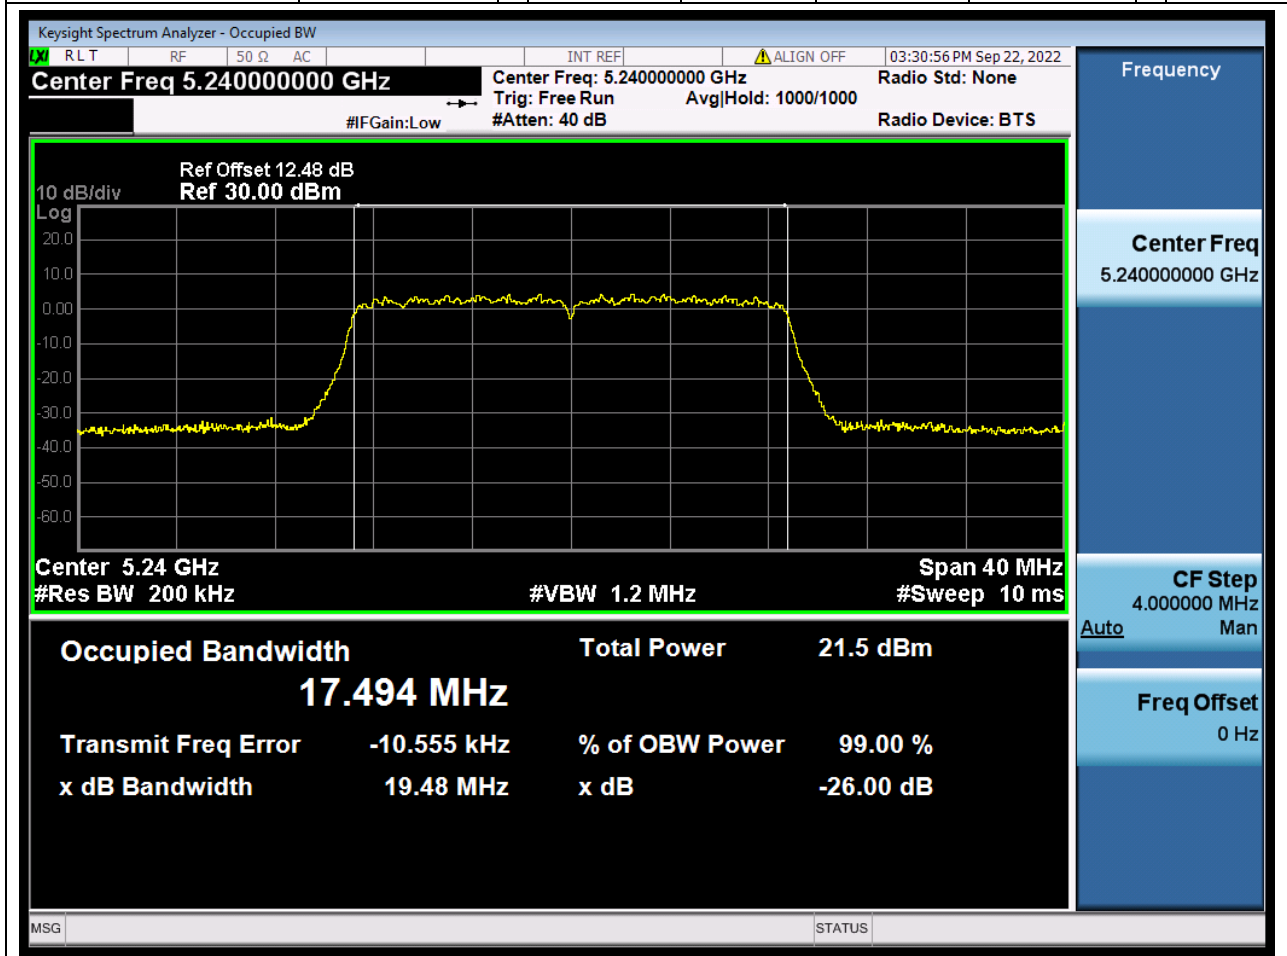

11. 802.11ac_20M_Band1_H

11.1. A.2.2-99% Bandwidth(NTNV)

Center Frequency (MHz)	OBW Power (%)	RBW (MHz)	Detector	Limit (MHz)	OBW (MHz)	Verdict
5240	99	0.2	Peak	0	17.493785	Unknown