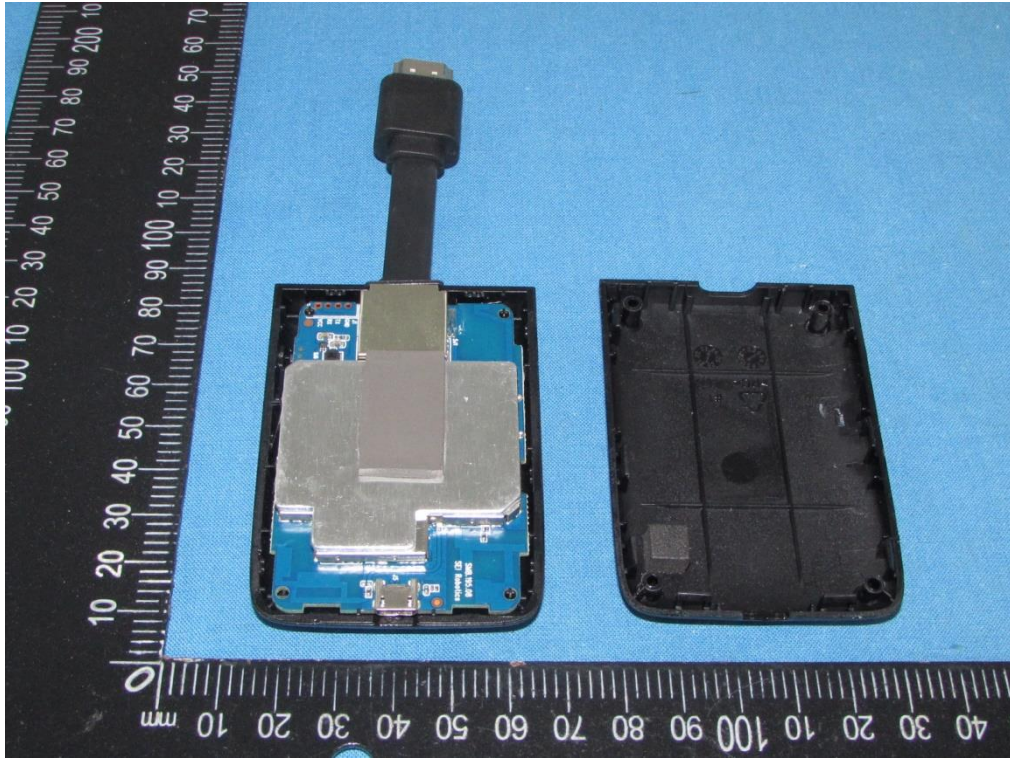

# INTERIOR PHOTOGRAPHS OF EUT

## Internal Photos

WiFi Antenna port 2

Bluetooth/WiFi Antenna port 1