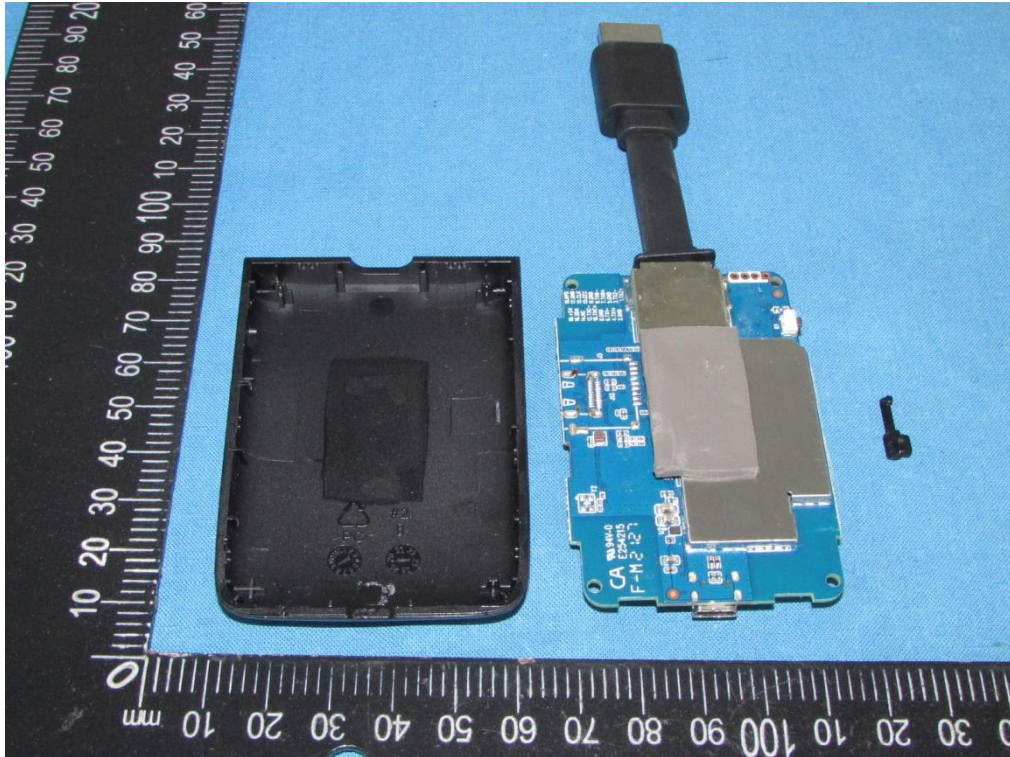

# INTERIOR PHOTOGRAPHS OF EUT

## Internal Photos

WiFi Antenna port 2

Bluetooth/WiFi Antenna port 1