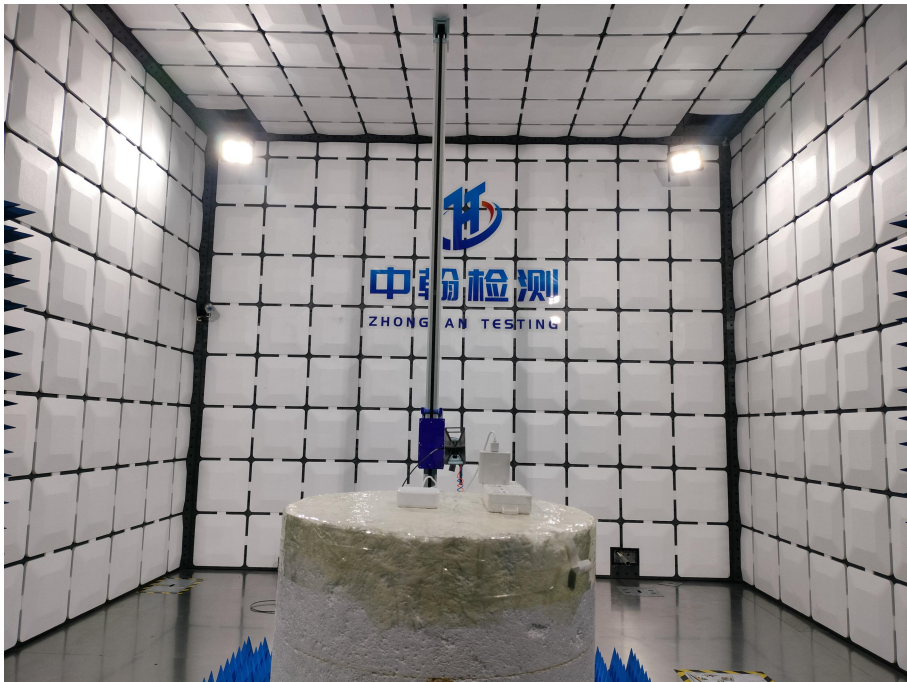

ZHONGHAN

FCC ID:2AOVG-G2

EUT TEST PHOTOS

ZHONGHAN

FCC ID:2AOVG-G2

***** END OF REPORT *****