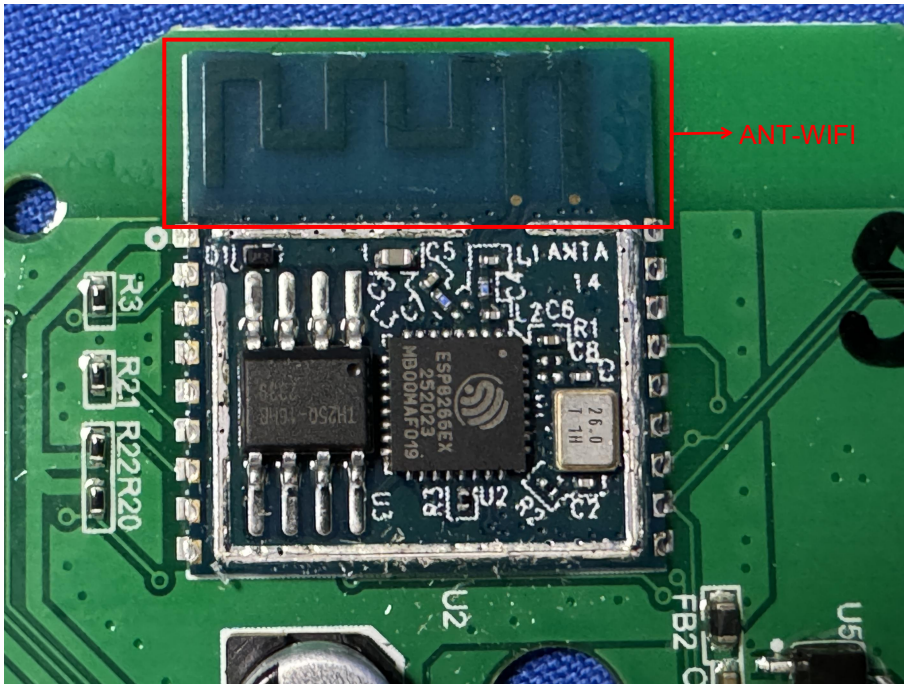

ZHONGHAN

FCC ID:2A0VG-G2

EUT PHOTOS Internal Photos

ZHONGHAN

FCC ID:2A0VG-G2

ZHONGHAN

FCC ID:2AOVG-G2

***** END OF REPORT *****