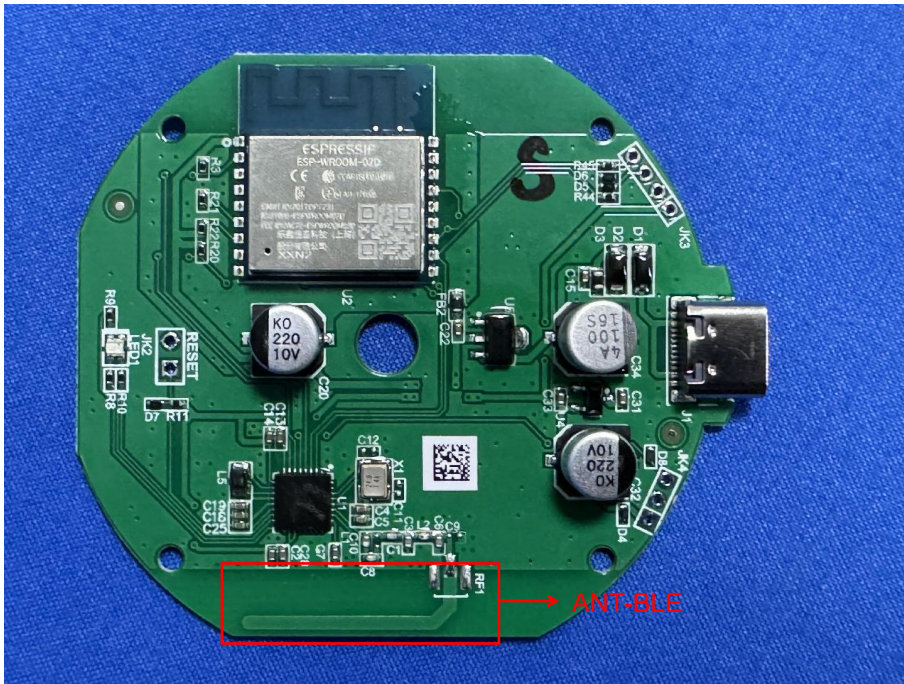

ZHONGHAN

FCC ID:2A0VG-G2

EUT PHOTOS Internal Photos

ZHONGHAN

FCC ID:2A0VG-G2

ZHONGHAN

FCC ID:2AOVG-G2

***** END OF REPORT *****