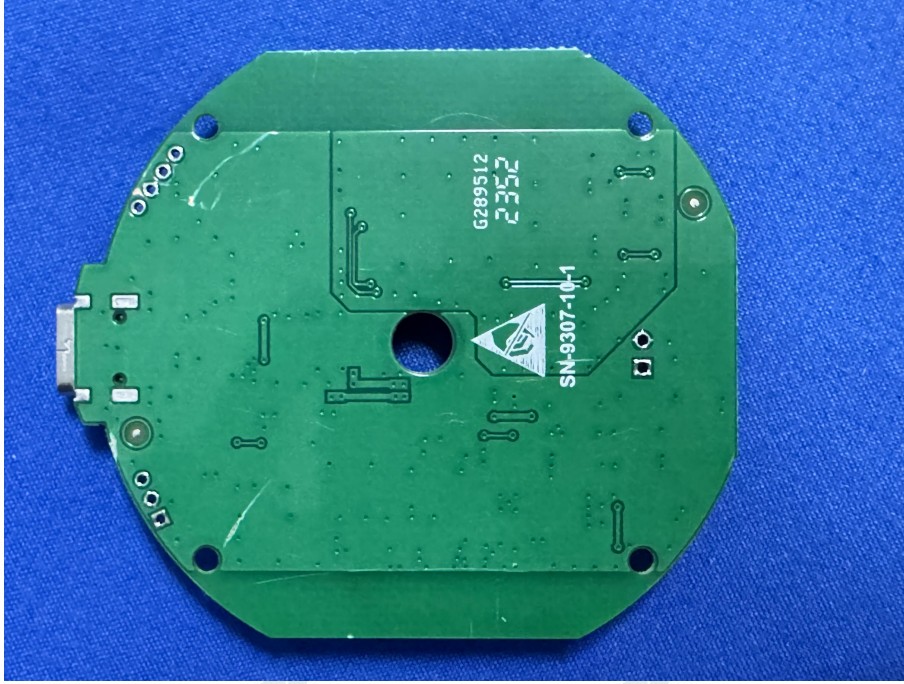

ZHONGHAN

FCC ID:2A0VG-G2

EUT PHOTOS Internal Photos

ZHONGHAN

FCC ID:2A0VG-G2

ZHONGHAN

FCC ID:2AOVG-G2

***** END OF REPORT *****