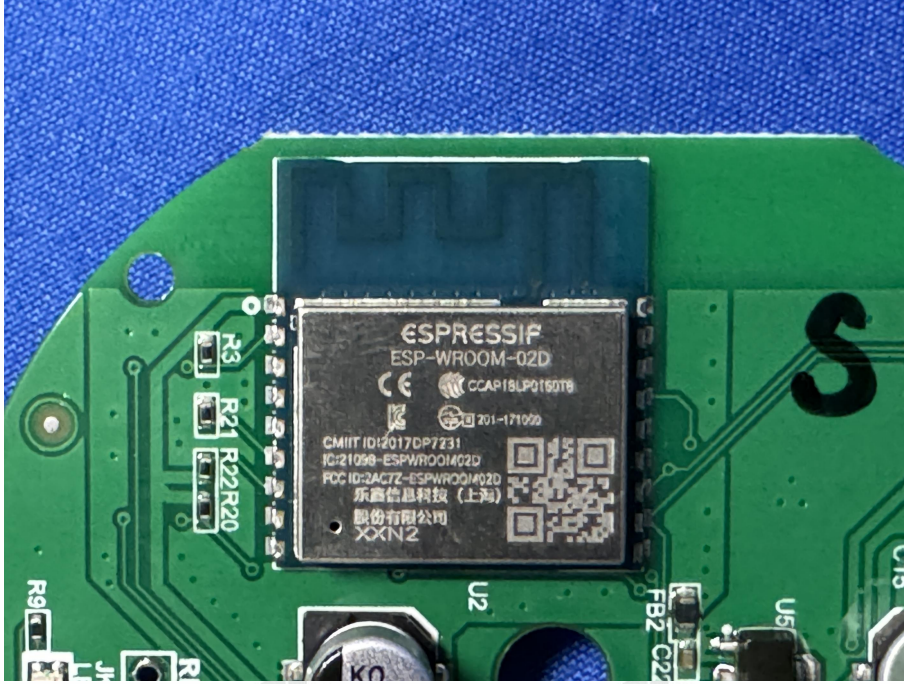

ZHONGHAN

FCC ID:2A0VG-G2

EUT PHOTOS Internal Photos

ZHONGHAN

FCC ID:2A0VG-G2

ZHONGHAN

FCC ID:2AOVG-G2

***** END OF REPORT *****