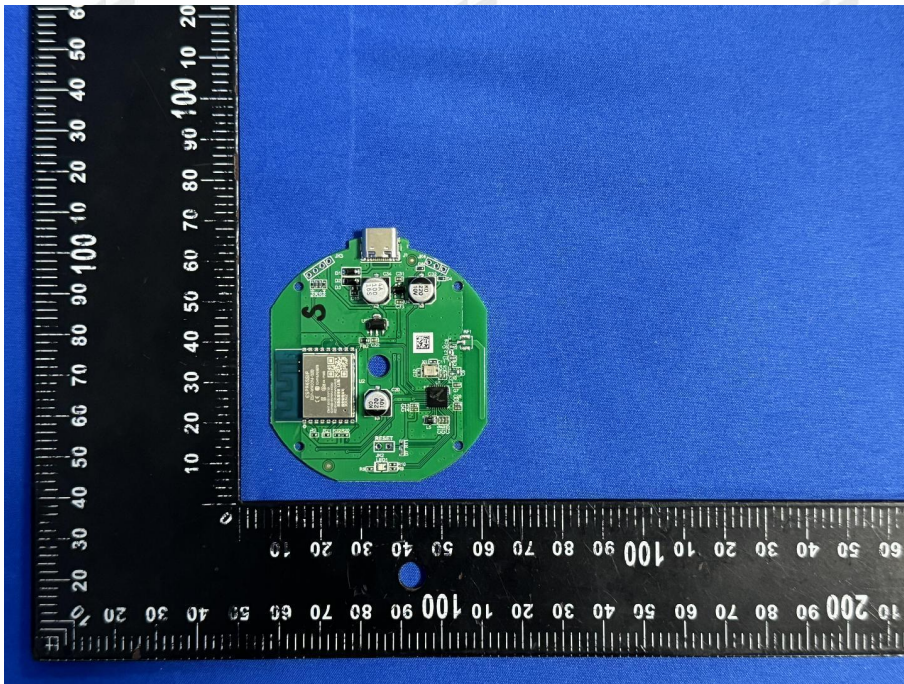

ZHONGHAN

FCC ID:2A0VG-G2

EUT PHOTOS Internal Photos

ZHONGHAN

FCC ID:2A0VG-G2

ZHONGHAN

FCC ID:2AOVG-G2

***** END OF REPORT *****