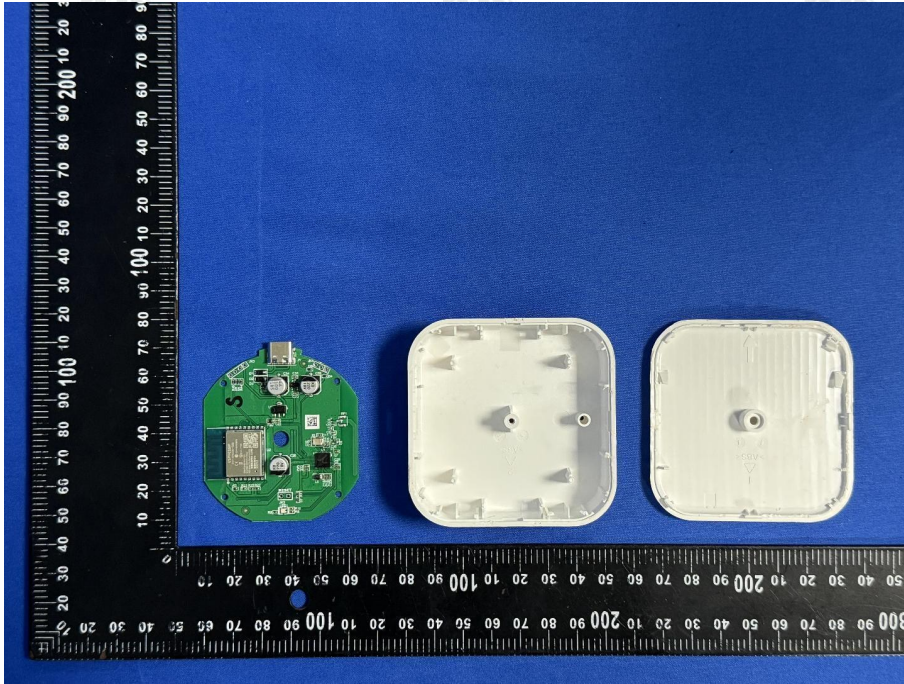

ZHONGHAN

FCC ID:2A0VG-G2

EUT PHOTOS Internal Photos

ZHONGHAN

FCC ID:2A0VG-G2

ZHONGHAN

FCC ID:2AOVG-G2

***** END OF REPORT *****