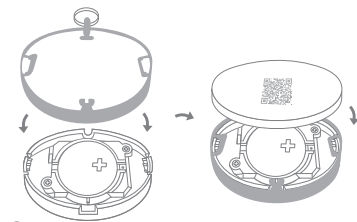

M TAG

— 摩豆宠物扣 —

User Guide 使用说明书

Replace a Battery 更换电池

①

Please face to QR code side, and up lift open the back cover from silicone ring of the lower right corner.

将二维码那面朝上，掀起右下方硅胶环。

②

You will see a joint hole in the lower right corner.

会看到接合处有一个凹槽，沿着产品先往右刷动。

③

Slide along with the device edge seams (from the joint hole).

再将背盖上下打开。

Change Wearing Style 更换穿戴方式

①

There are two styles for device wearing and hanging, please notice that the silicone ring have the difference between positive and negative side.

硅胶环有穿戴式和垂戴式两种，并分正反面。（请参考上图）

②

Please notice the positive and negative side (as picture) while you changing the silicone ring and closing the back cover.

请将反面硅胶环朝下，对准电池盒内四点卡榫中的缝隙铺平，再将背盖盖上。

Wearing
Tie the device to the collar (as picture).

穿戴式
将颈圈穿过左右两边的硅胶环。

Hanging
Use key ring to carry the device with collar.

垂挂式
将装置上的钥匙圈穿过颈圈扣环。

④

No need to take off the silicone ring, and tear off the double-side tape. Put the battery (negative terminal down) and close the back cover.