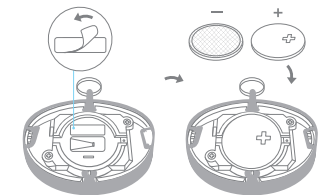

You will see a joint hole in the lower right corner.

会看到接合处有一个凹槽，沿着产品先往右刷动。

③

Slide along with the device edge seams (from the joint hole).

再将背盖上下打开。

Change Wearing Style 更换穿戴方式

①

There are two styles for device wearing and hanging, please notice that the silicone ring have the difference between positive and negative side.

硅胶环有穿戴式和垂戴式两种，并分正反面。（请参考上图）

②

Please notice the positive and negative side (as picture) while you changing the silicone ring and closing the back cover.

请将反面硅胶环朝下，对准电池盒内四点卡榫中的缝隙铺平，再将背盖盖上。

Wearing
Tie the device to the collar (as picture).

穿戴式
将颈圈穿过左右两边的硅胶环。

Hanging
Use key ring to carry the device with collar.

垂挂式
将装置上的钥匙圈穿过颈圈扣环。

④

No need to take off the silicone ring, and tear off the double-side tape. Put the battery (negative terminal down) and close the back cover.

硅胶环无需拿掉，先撕掉双面胶背胶，电池负极朝下正极朝上放入，再将背盖盖上即可。

Download App 下载App

Please download "MOORE CARE" app by searching App Store or Google Play or scanning the QR code.

App客户端请在应用商店搜索"MOORE CARE"或扫描二维码下载, 完成注册流程。

Before you start pairing, please check