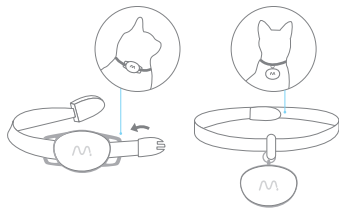

M TAG

— 摩豆宠物扣 —

User Guide 使用说明书

Replace a Battery 更换电池

①

Please face to QR code side, and up lift open the back cover from silicone ring of the lower right corner.

将二维码那面朝上，掀起右下方硅胶环。

②

You will see a joint hole in the lower right corner.

会看到接合处有一个凹槽，沿着产品先往右刷动。

③

Slide along with the device edge seams (from the joint hole).

再将背盖上下打开。

Change Wearing Style 更换穿戴方式

①

There are two styles for device wearing and hanging, please notice that the silicone ring have the difference between positive and negative side.

硅胶环有穿戴式和垂戴式两种，并分正反面。（请参考上图）

②

Please notice the positive and negative side (as picture) while you changing the silicone ring and closing the back cover.

请将反面硅胶环朝下，对准电池盒内四点卡榫中的缝隙铺平，再将背盖盖上。

Wearing
Tie the device to the collar (as picture).

穿戴式
将颈圈穿过左右两边的硅胶环。

Hanging
Use key ring to carry the device with collar.

垂挂式
将装置上的钥匙圈穿过颈圈扣环。

④

No need to take off the silicone ring, and tear off the double-side tape. Put the battery (negative terminal down) and close the back cover.