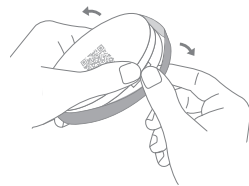

M TAG

— 摩豆宠物扣 —

User Guide 使用说明书

Replace a Battery 更换电池

①

Please face to QR code side, and up lift open the back cover from silicone ring of the lower right corner.

将二维码那面朝上，掀起右下方硅胶环。

②

You will see a joint hole in the lower right corner.

会看到接合处有一个凹槽，沿着产品先往右刷动。

③

Slide along with the device edge seams (from the joint hole).

再将背盖上下打开。

Change Wearing Style 更换穿戴方式

①

There are two styles for device wearing and hanging, please notice that the silicone ring have the difference between positive and negative side.

硅胶环有穿戴式和垂戴式两种，并分正反面。（请参考上图）

②

Please notice the positive and negative side (as picture) while you changing the silicone ring and closing the back cover.

请将反面硅胶环朝下，对准电池盒内四点卡榫中的缝隙铺平，再将背盖盖上。

Wearing
Tie the device to the collar (as picture).

穿戴式
将颈圈穿过左右两边的硅胶环。

Hanging
Use key ring to carry the device with collar.

垂挂式
将装置上的钥匙圈穿过颈圈扣环。

④

No need to take off the silicone ring, and tear off the double-side tape. Put the battery (negative terminal down) and close the back cover.