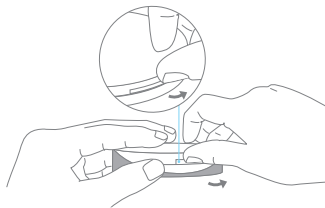

M TAG

— 摩豆宠物扣 —

User Guide 使用说明书

Replace a Battery 更换电池

①

Please face to QR code side, and up lift open the back cover from silicone ring of the lower right corner.

将二维码那面朝上，掀起右下方硅胶环。

②

You will see a joint hole in the lower right corner.

会看到接合处有一个凹槽，沿着产品先往右刷动。

③

Slide along with the device edge seams (from the joint hole).

再将背盖上下打开。

Change Wearing Style 更换穿戴方式

①

There are two styles for device wearing and hanging, please notice that the silicone ring have the difference between positive and negative side.

硅胶环有穿戴式和垂戴式两种，并分正反面。（请参考上图）

②

Please notice the positive and negative side (as picture) while you changing the silicone ring and closing the back cover.

请将反面硅胶环朝下，对准电池盒内四点卡榫中的缝隙铺平，再将背盖盖上。

Wearing
Tie the device to the collar (as picture).

穿戴式
将颈圈穿过左右两边的硅胶环。

Hanging
Use key ring to carry the device with collar.

垂挂式
将装置上的钥匙圈穿过颈圈扣环。

④

No need to take off the silicone ring, and tear off the double-side tape. Put the battery (negative terminal down) and close the back cover.