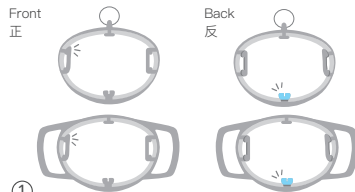

M TAG

— 摩豆宠物扣 —

User Guide 使用说明书

Replace a Battery 更换电池

①

Please face to QR code side, and up lift open the back cover from silicone ring of the lower right corner.

将二维码那面朝上，掀起右下方硅胶环。

②

You will see a joint hole in the lower right corner.

会看到接合处有一个凹槽，沿着产品先往右刷动。

③

Slide along with the device edge seams (from the joint hole).

再将背盖上下打开。

Change Wearing Style 更换穿戴方式

①

There are two styles for device wearing and hanging, please notice that the silicone ring have the difference between positive and negative side.

硅胶环有穿戴式和垂戴式两种，并分正反面。（请参考上图）

②

Please notice the positive and negative side (as picture) while you changing the silicone ring and closing the back cover.

请将反面硅胶环朝下，对准电池盒内四点卡榫中的缝隙铺平，再将背盖盖上。

Wearing
Tie the device to the collar (as picture).

穿戴式
将颈圈穿过左右两边的硅胶环。

Hanging
Use key ring to carry the device with collar.

垂挂式
将装置上的钥匙圈穿过颈圈扣环。

④

No need to take off the silicone ring, and tear off the double-side tape. Put the battery (negative terminal down) and close the back cover.