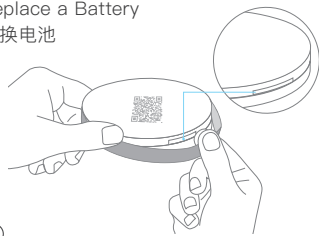

M TAG

— 摩豆宠物扣 —

User Guide 使用说明书

Replace a Battery 更换电池

①

Please face to QR code side, and up lift open the back cover from silicone ring of the lower right corner.

将二维码那面朝上，掀起右下方硅胶环。

②

You will see a joint hole in the lower right corner.

会看到接合处有一个凹槽，沿着产品先往右刷动。

③

Slide along with the device edge seams (from the joint hole).

再将背盖上下打开。

Change Wearing Style 更换穿戴方式

①

There are two styles for device wearing and hanging, please notice that the silicone ring have the difference between positive and negative side.

硅胶环有穿戴式和垂戴式两种，并分正反面。（请参考上图）

②

Please notice the positive and negative side (as picture) while you changing the silicone ring and closing the back cover.

请将反面硅胶环朝下，对准电池盒内四点卡榫中的缝隙铺平，再将背盖盖上。

Wearing
Tie the device to the collar (as picture).

穿戴式
将颈圈穿过左右两边的硅胶环。

Hanging
Use key ring to carry the device with collar.

垂挂式
将装置上的钥匙圈穿过颈圈扣环。

④

No need to take off the silicone ring, and tear off the double-side tape. Put the battery (negative terminal down) and close the back cover.