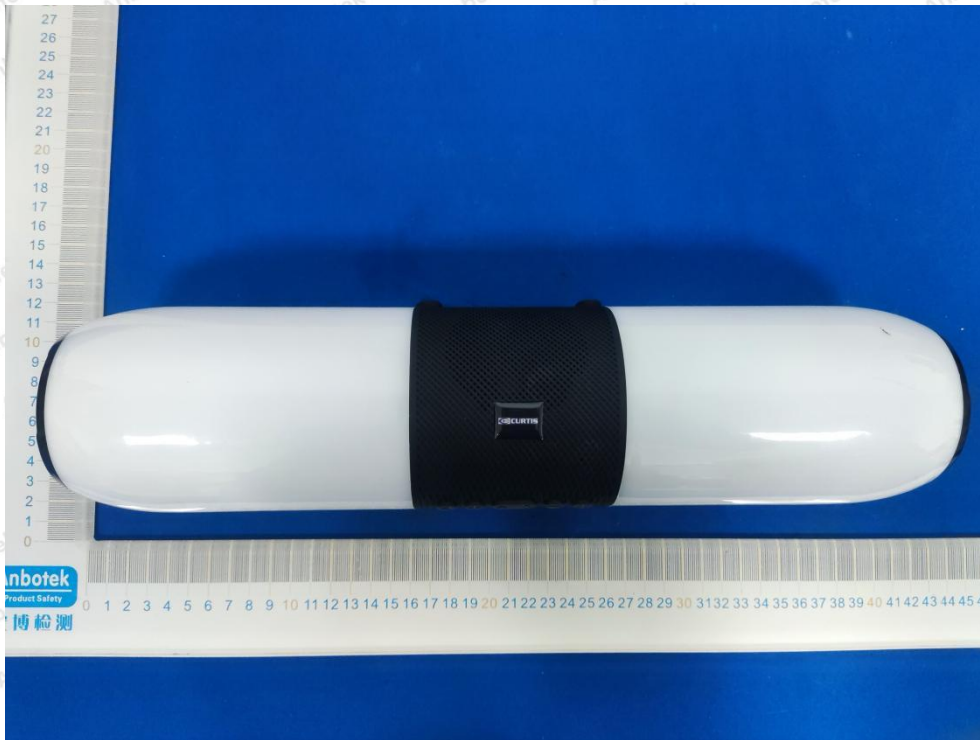

Shenzhen Anbotek Compliance Laboratory Limited

Address: 1/F., Building D, Sogood Science and Technology Park, Sanwei Community, Hangcheng Street, Bao'an District, Shenzhen, Guangdong, China.

Tel: (86) 755-26066440 Fax: (86) 755-26014772 Email: service@anbotek.com

Hotline

400-003-0500

www.anbotek.com