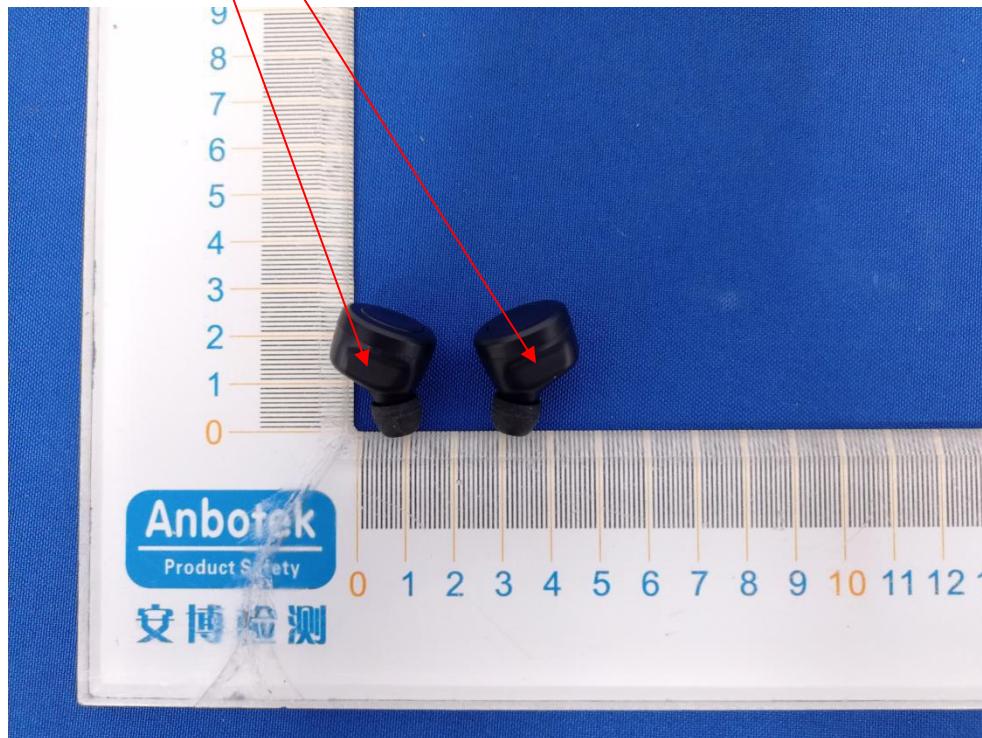

Label Location On EUT

FCC ID: 2AOV6-HP135