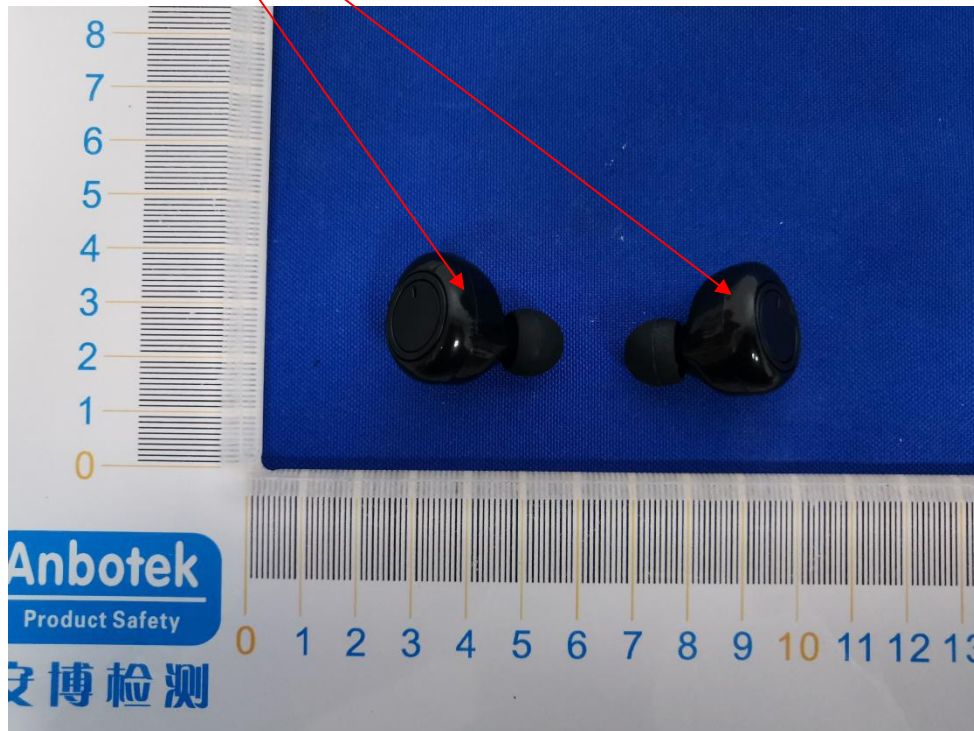

Label Location On EUT

FCC ID: 2AOV6-HP019