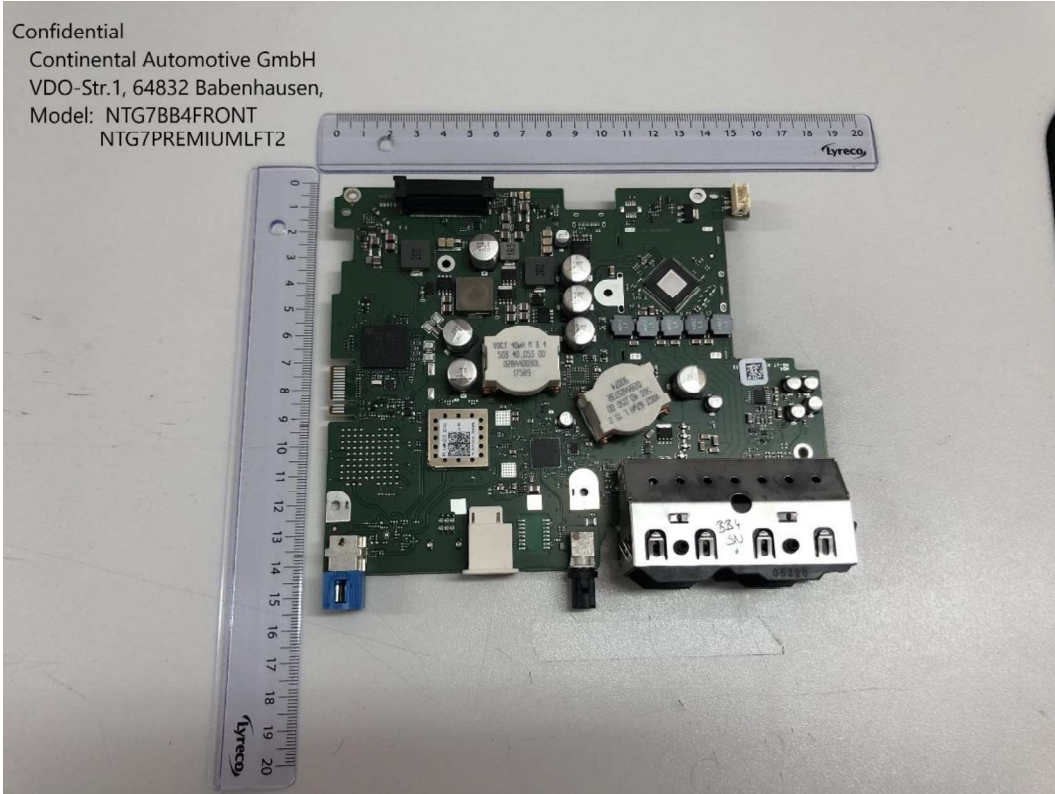

Base board 4 Wifi module with shield

Base board 4 Wifi module without shield

Base board 4 top view

Confidential
Continental Automotive GmbH
VDO-Str.1, 64832 Babenhausen,
Model: NTG7BB4FRONT
NTG7PREMIUMLFT2

Base board 4 bottom view

Confidential
Continental Automotive GmbH
VDO-Str.1, 64832 Babenhausen,
Model: NTG7BB4BACK
NTG7PREMIUMLFT2

Country specific board 4.2 top view

Country specific board 4.2 bottom view

Confidential

Continental Automotive GmbH
VDO-Str.1, 64832 Babenhausen,
Model: NTG7CSB4.2BACK
NTG7PREMIUMLFT2

Country specific board 4.2 radio frequency with shield

Country specific board 4.2 radio frequency with frame