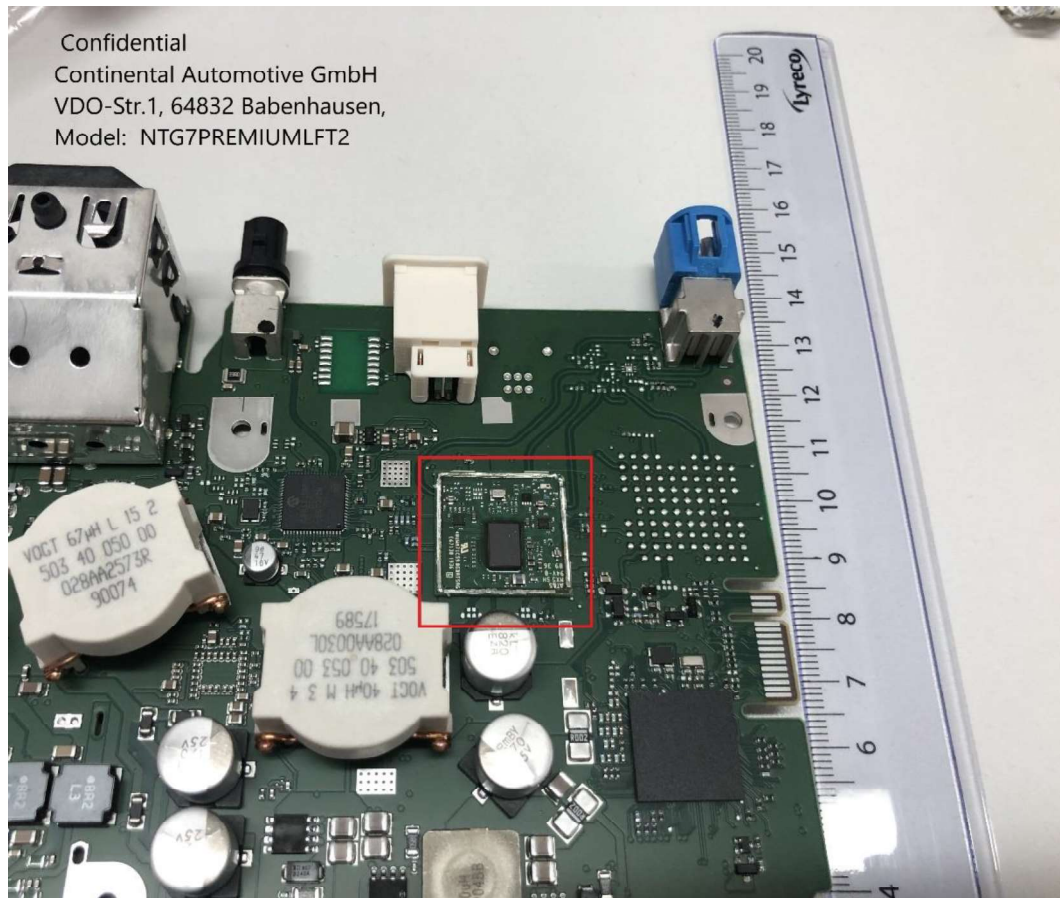

Base board 4 Wifi module with shield

Base board 4 Wifi module without shield

Base board 4 top view

Confidential
Continental Automotive GmbH
VDO-Str.1, 64832 Babenhausen,
Model: NTG7BB4FRONT
NTG7PREMIUMLFT2

Base board 4 bottom view

Confidential
Continental Automotive GmbH
VDO-Str.1, 64832 Babenhausen,
Model: NTG7BB4BACK
NTG7PREMIUMLFT2

Country specific board 4.2 top view

Country specific board 4.2 bottom view