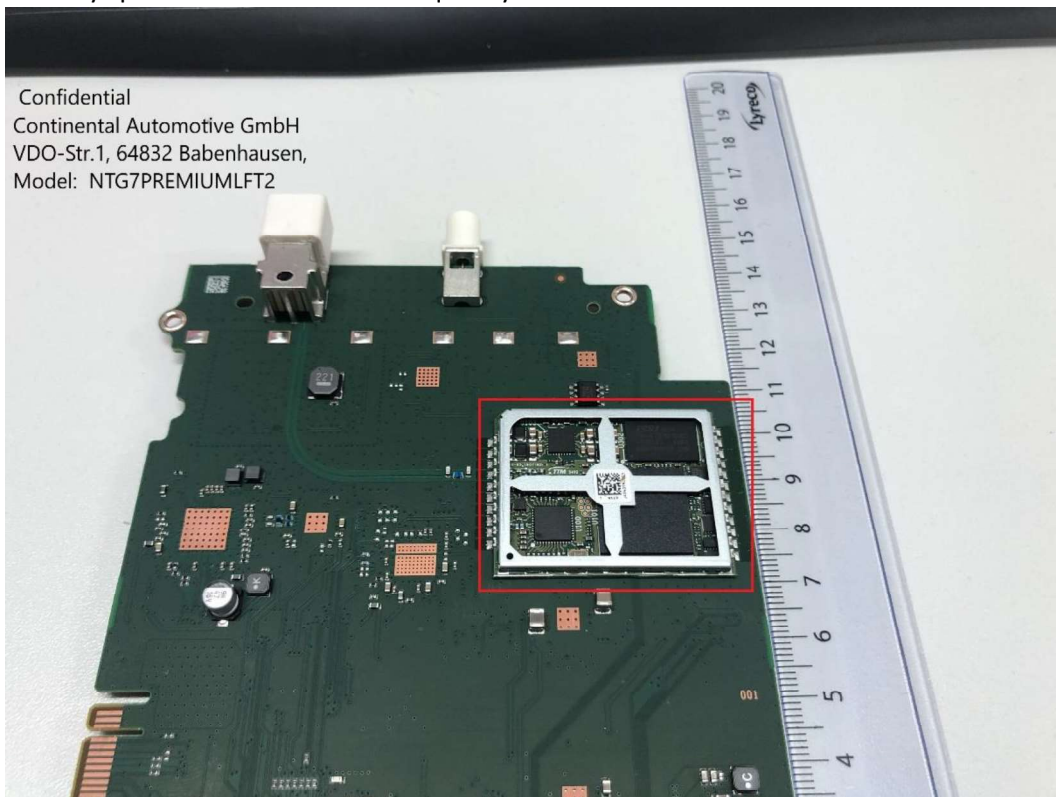

Confidential

Continental Automotive GmbH
VDO-Str.1, 64832 Babenhausen,
Model: NTG7CSB4.2BACK
NTG7PREMIUMLFT2

Country specific board 4.2 radio frequency with shield

Country specific board 4.2 radio frequency with frame