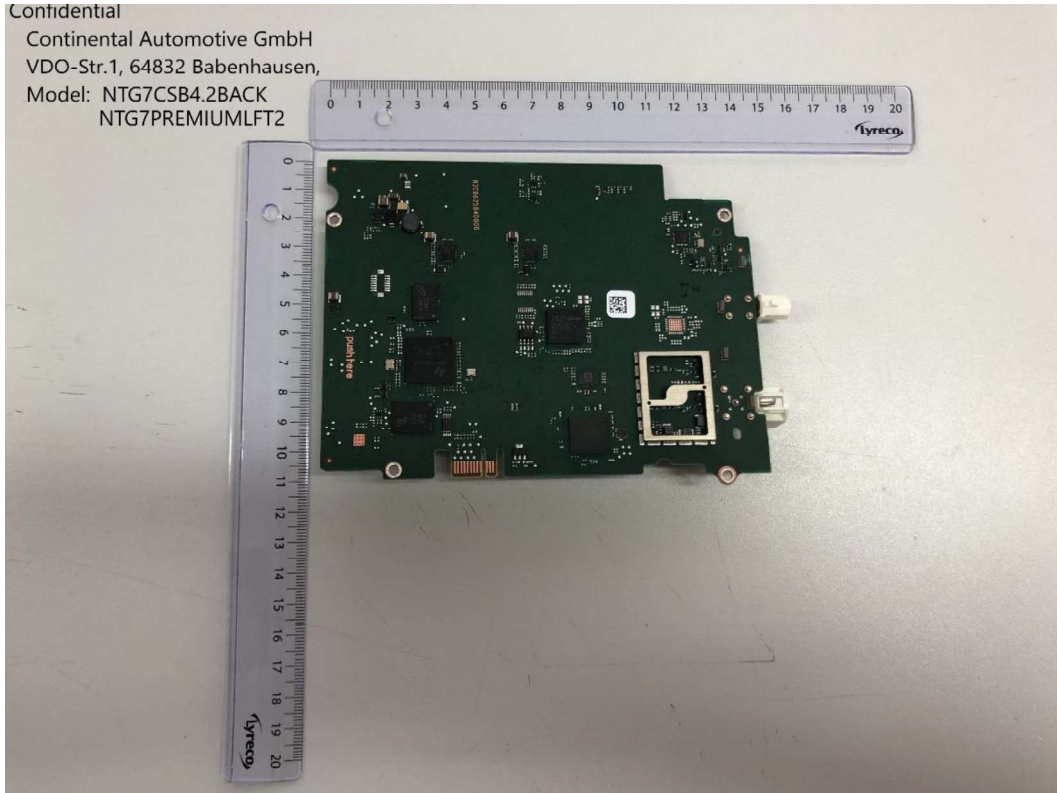

Base board 4 Wifi module with shield

Base board 4 Wifi module without shield

Base board 4 top view

Confidential
Continental Automotive GmbH
VDO-Str.1, 64832 Babenhausen,
Model: NTG7BB4FRONT
NTG7PREMIUMLFT2

Base board 4 bottom view

Confidential
Continental Automotive GmbH
VDO-Str.1, 64832 Babenhausen,
Model: NTG7BB4BACK
NTG7PREMIUMLFT2

Country specific board 4.2 top view

Country specific board 4.2 bottom view

Confidential

Continental Automotive GmbH
VDO-Str.1, 64832 Babenhausen,
Model: NTG7CSB4.2BACK
NTG7PREMIUMLFT2

Country specific board 4.2 radio frequency with shield

Country specific board 4.2 radio frequency with frame