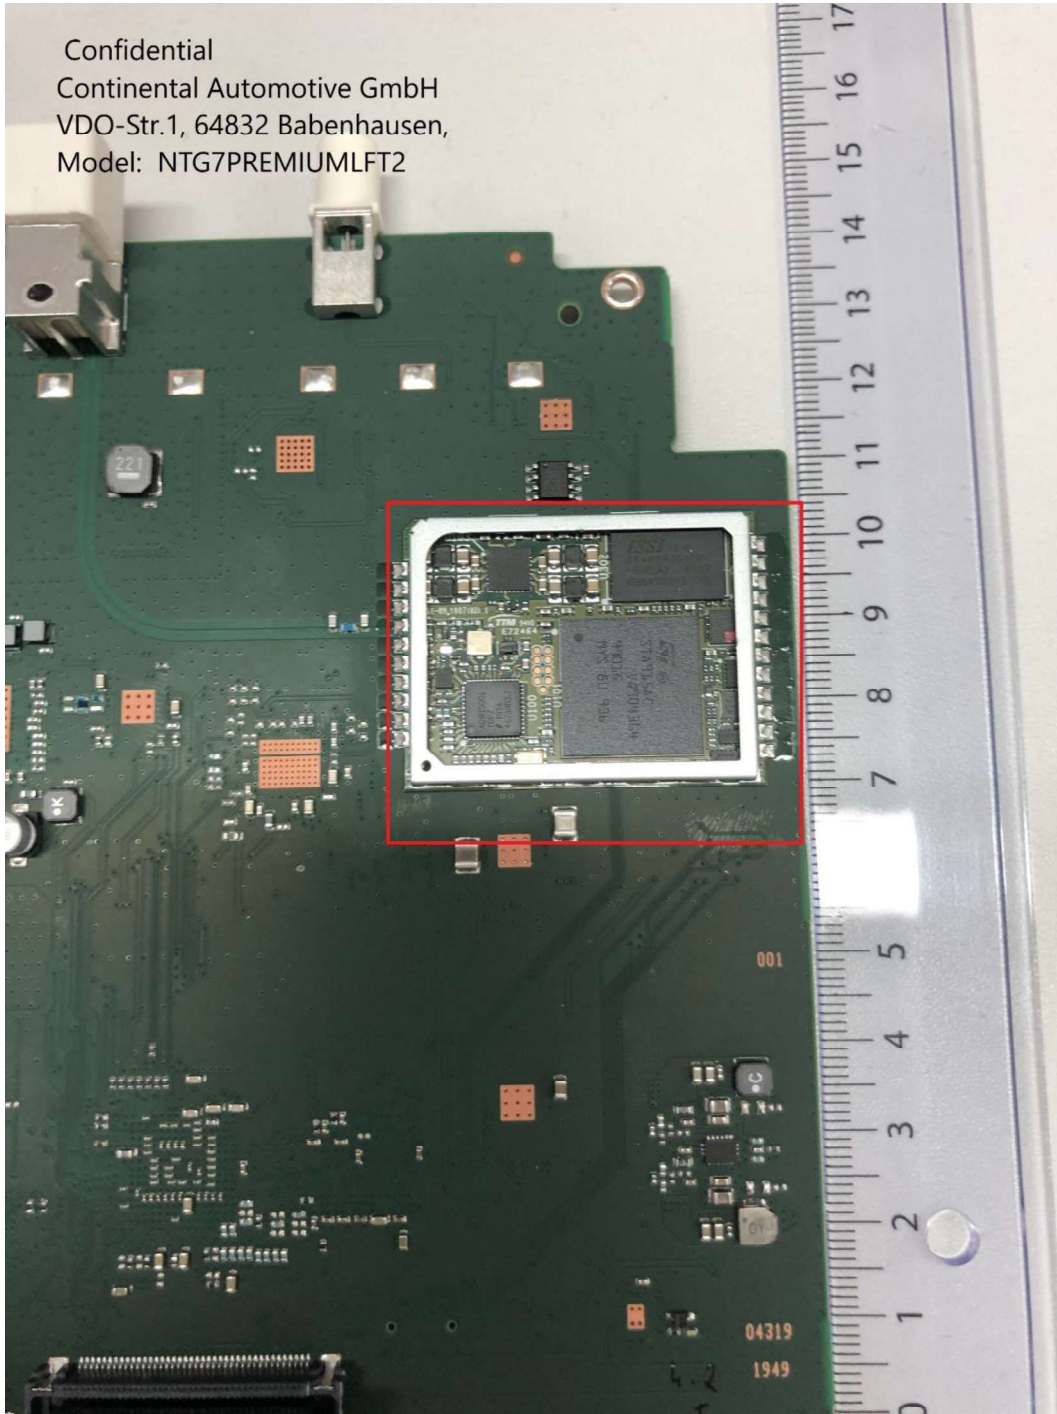

Multimedia board 2.1 top view

Country specific board 4.2 radio frequency without shield

Confidential
Continental Automotive GmbH
VDO-Str.1, 64832 Babenhausen,
Model: NTG7PREMIUMLFT2