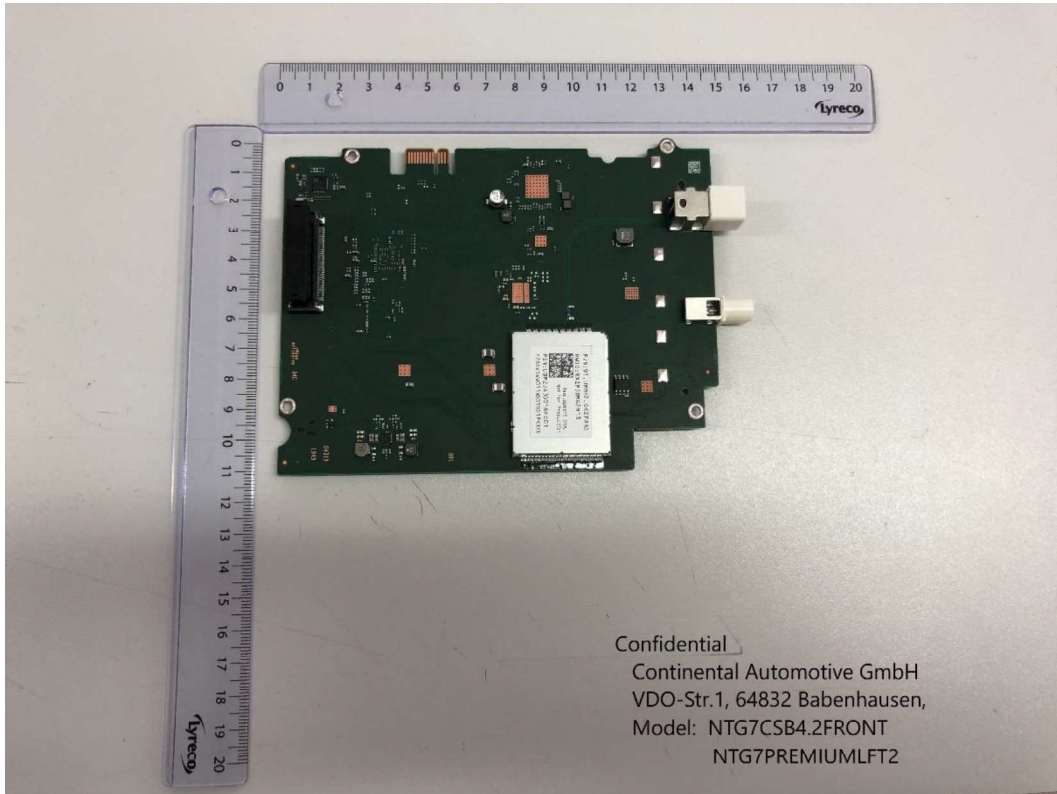

Base board 4 Wifi module with shield

Base board 4 Wifi module without shield

Base board 4 top view

Confidential
Continental Automotive GmbH
VDO-Str.1, 64832 Babenhausen,
Model: NTG7BB4FRONT
NTG7PREMIUMLFT2

Base board 4 bottom view

Confidential
Continental Automotive GmbH
VDO-Str.1, 64832 Babenhausen,
Model: NTG7BB4BACK
NTG7PREMIUMLFT2

Country specific board 4.2 top view

Country specific board 4.2 bottom view

Confidential

Continental Automotive GmbH
VDO-Str.1, 64832 Babenhausen,
Model: NTG7CSB4.2BACK
NTG7PREMIUMLFT2

Country specific board 4.2 radio frequency with shield

Country specific board 4.2 radio frequency with frame