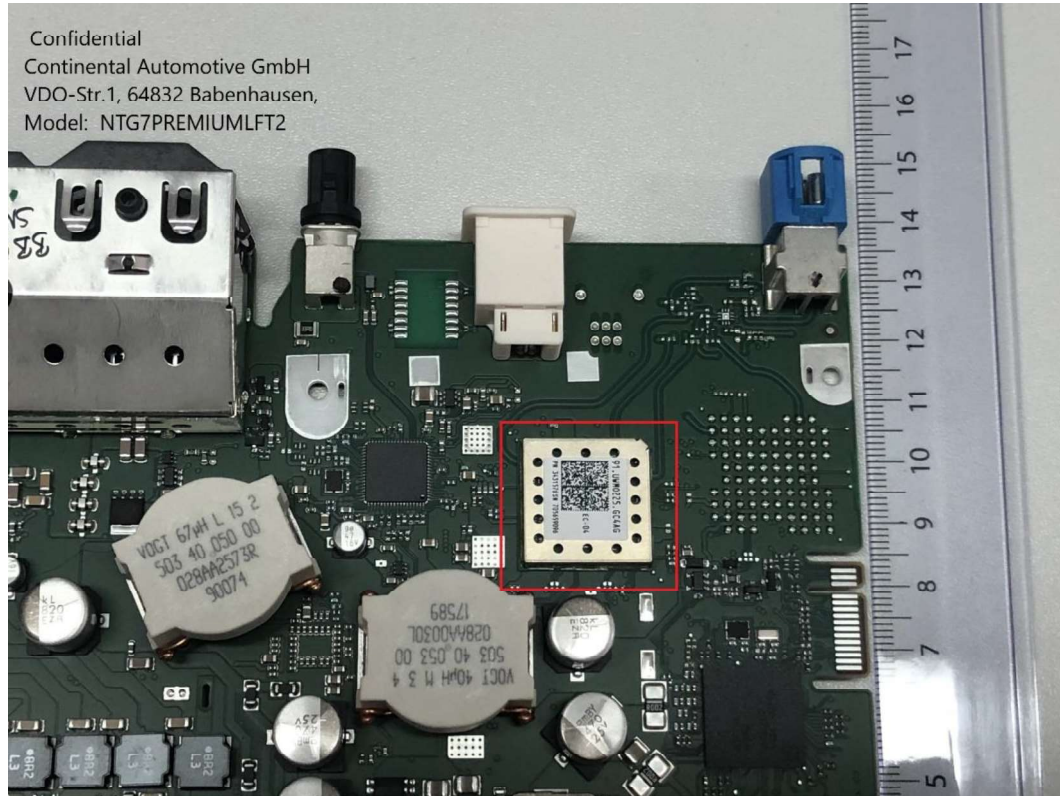

Base board 4 Wifi module with shield

Base board 4 Wifi module without shield

Base board 4 top view

Confidential
Continental Automotive GmbH
VDO-Str.1, 64832 Babenhausen,
Model: NTG7BB4FRONT
NTG7PREMIUMLFT2

Base board 4 bottom view

Confidential
Continental Automotive GmbH
VDO-Str.1, 64832 Babenhausen,
Model: NTG7BB4BACK
NTG7PREMIUMLFT2

Country specific board 4.2 top view

Country specific board 4.2 bottom view