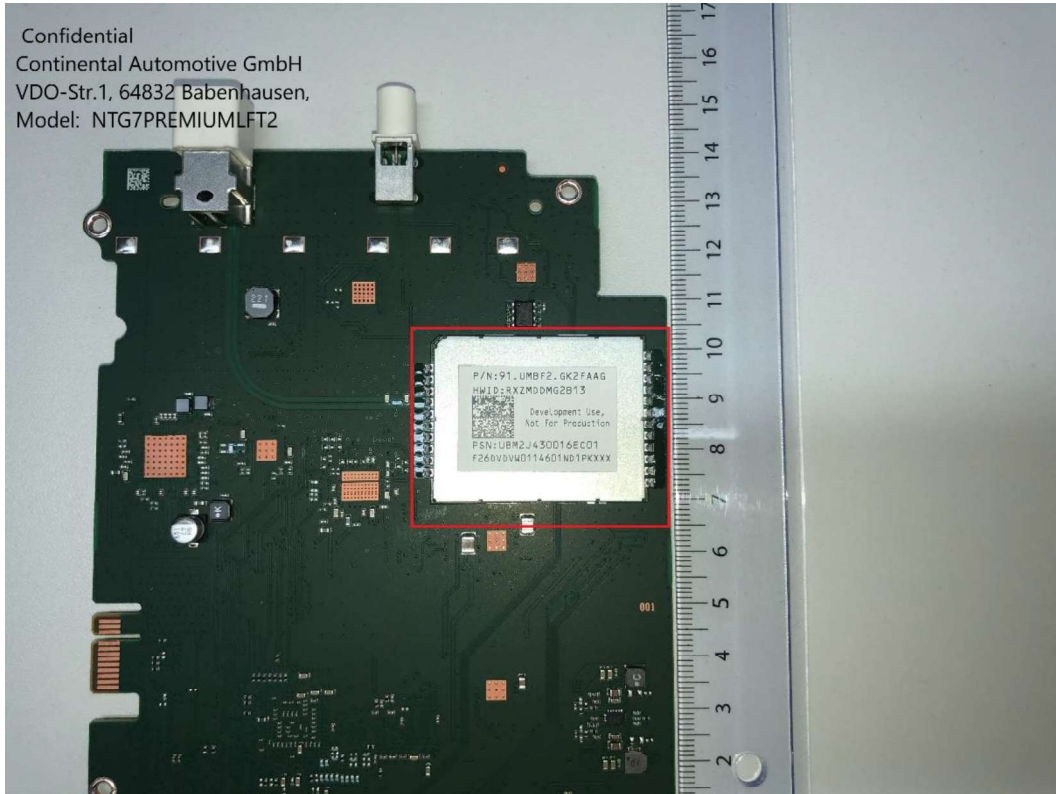

Base board 4 bottom view

Confidential
Continental Automotive GmbH
VDO-Str.1, 64832 Babenhausen,
Model: NTG7BB4BACK
NTG7PREMIUMLFT2

Country specific board 4.2 top view

Country specific board 4.2 bottom view

Confidential

Continental Automotive GmbH
VDO-Str.1, 64832 Babenhausen,
Model: NTG7CSB4.2BACK
NTG7PREMIUMLFT2

Country specific board 4.2 radio frequency with shield

Country specific board 4.2 radio frequency with frame