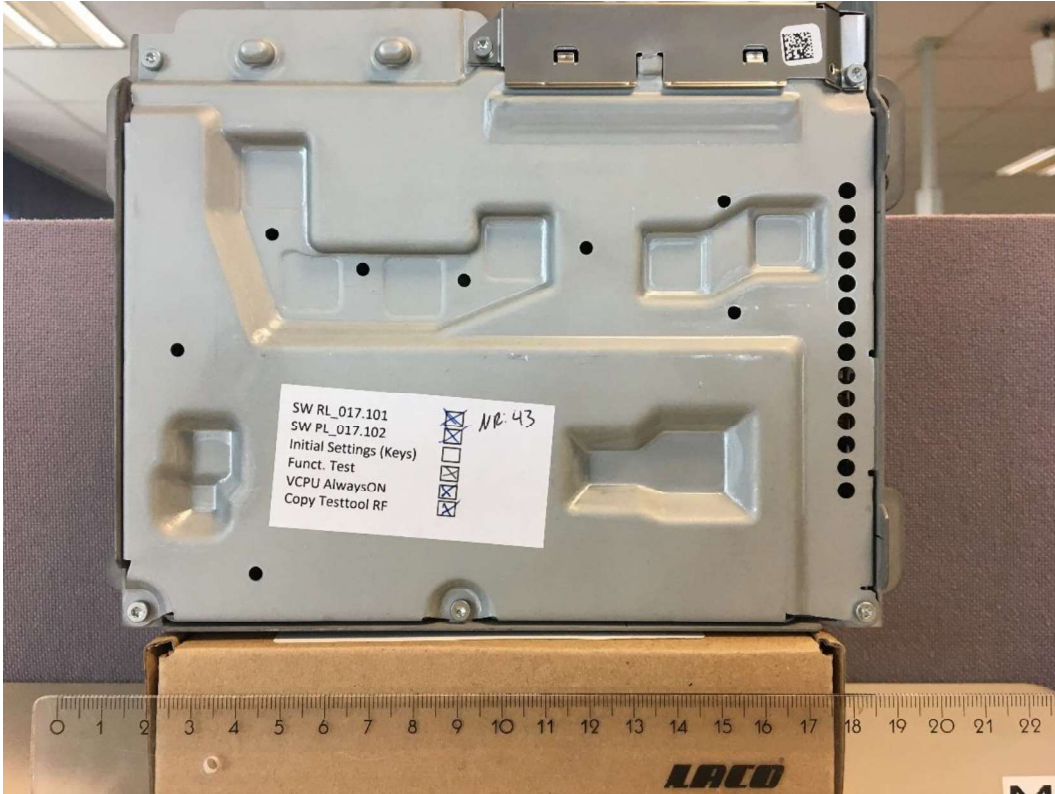

Model: NTG7 PREMIUM LFT2

M657 – USA

Front view

Back view

Top view

Bottom view