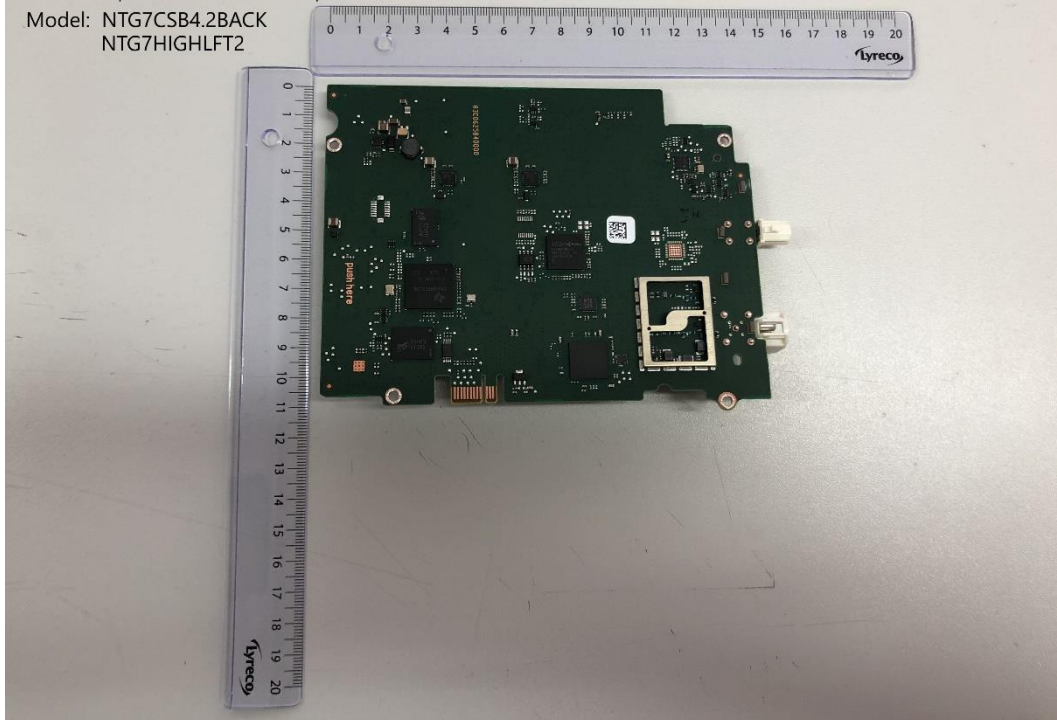

Base board 3 Wifi module with shield

Base board 3 Wifi module without shield

Base board 3 top view

Base board 3 bottom view

Country specific board 4.2 top view

Country specific board 4.2 bottom view

Confidential

Continental Automotive GmbH
VDO-Str.1, 64832 Babenhausen,
Model: NTG7CSB4.2BACK
NTG7HIGHLFT2

Country specific board 4.2 radio frequency with shield

Confidential

Continental Automotive GmbH
VDO-Str.1, 64832 Babenhausen,
Model: NTG7HIGHLFT2

Country specific board 4.2 radio frequency with frame

Confidential

Continental Automotive GmbH
VDO-Str.1, 64832 Babenhausen,
Model: NTG7HIGHLFT2

Country specific board 4.2 radio frequency without shield

Multimedia board 1.6 top view