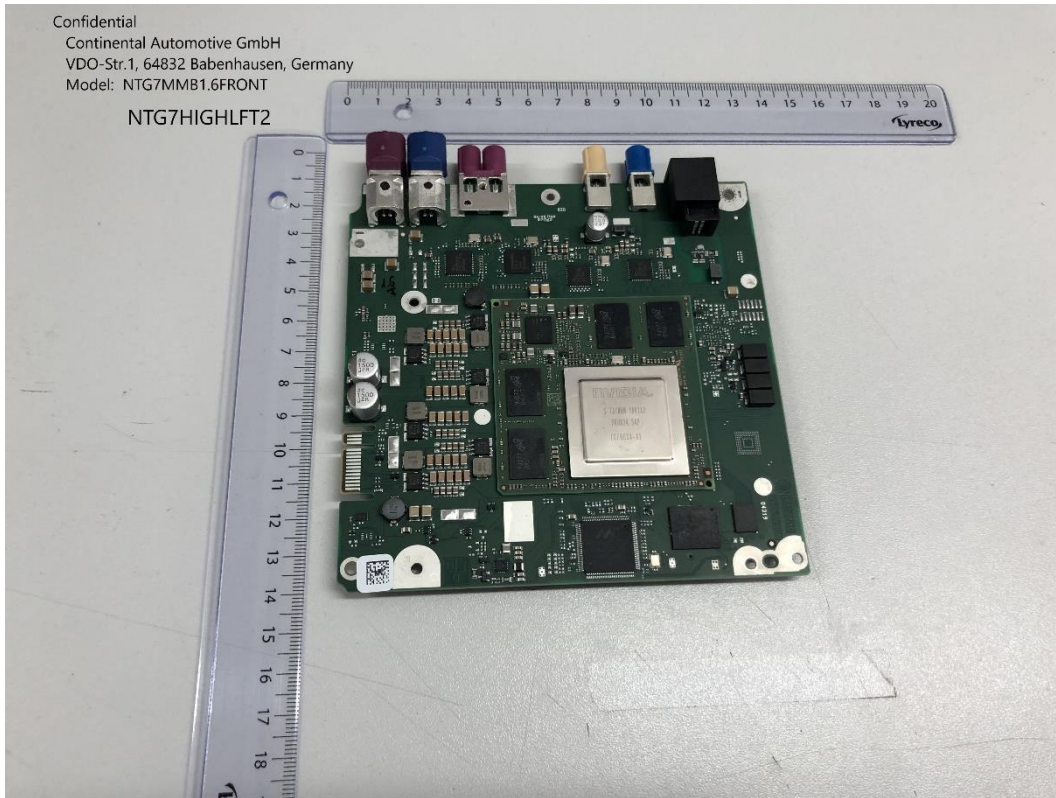

Continental Automotive GmbH
VDO-Str.1, 64832 Babenhausen,
Model: NTG7CSB4.2BACK
NTG7HIGHLFT2

Country specific board 4.2 radio frequency with shield

Confidential

Continental Automotive GmbH
VDO-Str.1, 64832 Babenhausen,
Model: NTG7HIGHLFT2

Country specific board 4.2 radio frequency with frame

Confidential

Continental Automotive GmbH
VDO-Str.1, 64832 Babenhausen,
Model: NTG7HIGHLFT2

Country specific board 4.2 radio frequency without shield

Multimedia board 1.6 top view

Multimedia board 1.6 bottom view