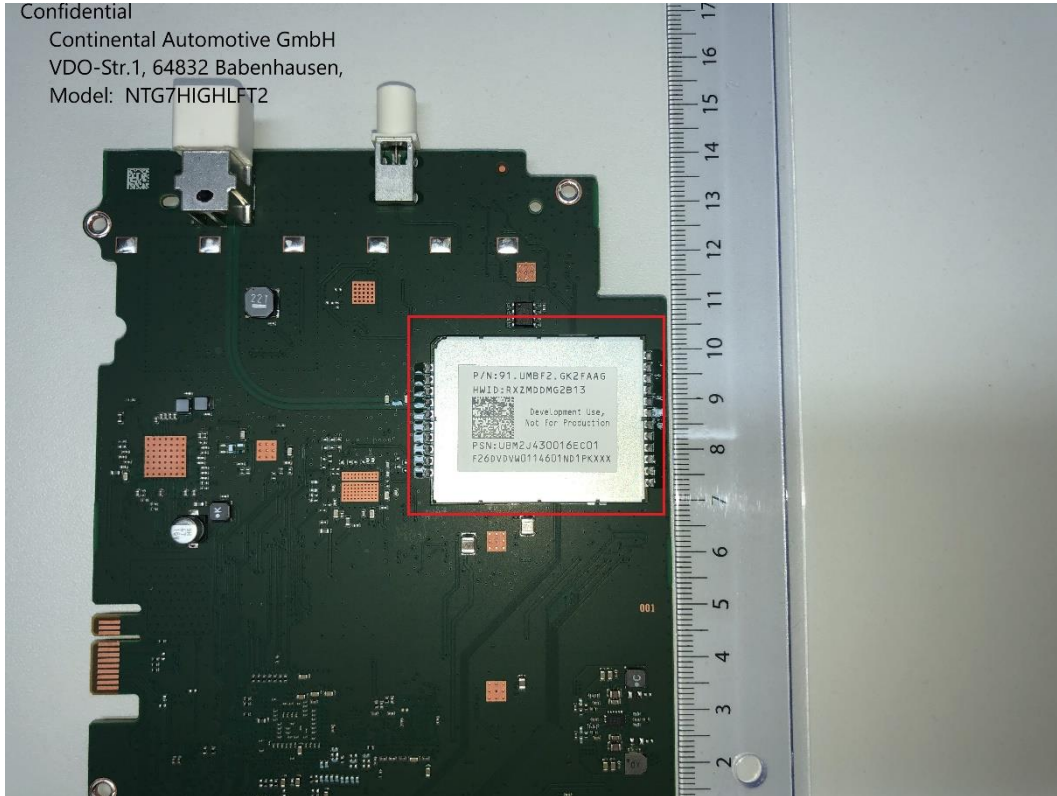

Base board 3 Wifi module with shield

Base board 3 Wifi module without shield

Base board 3 top view

Base board 3 bottom view

Country specific board 4.2 top view

Country specific board 4.2 bottom view

Confidential

Continental Automotive GmbH
VDO-Str.1, 64832 Babenhausen,
Model: NTG7CSB4.2BACK
NTG7HIGHLFT2

Country specific board 4.2 radio frequency with shield

Confidential

Continental Automotive GmbH
VDO-Str.1, 64832 Babenhausen,
Model: NTG7HIGHLFT2

Country specific board 4.2 radio frequency with frame

Confidential

Continental Automotive GmbH
VDO-Str.1, 64832 Babenhausen,
Model: NTG7HIGHLFT2

Country specific board 4.2 radio frequency without shield

Multimedia board 1.6 top view