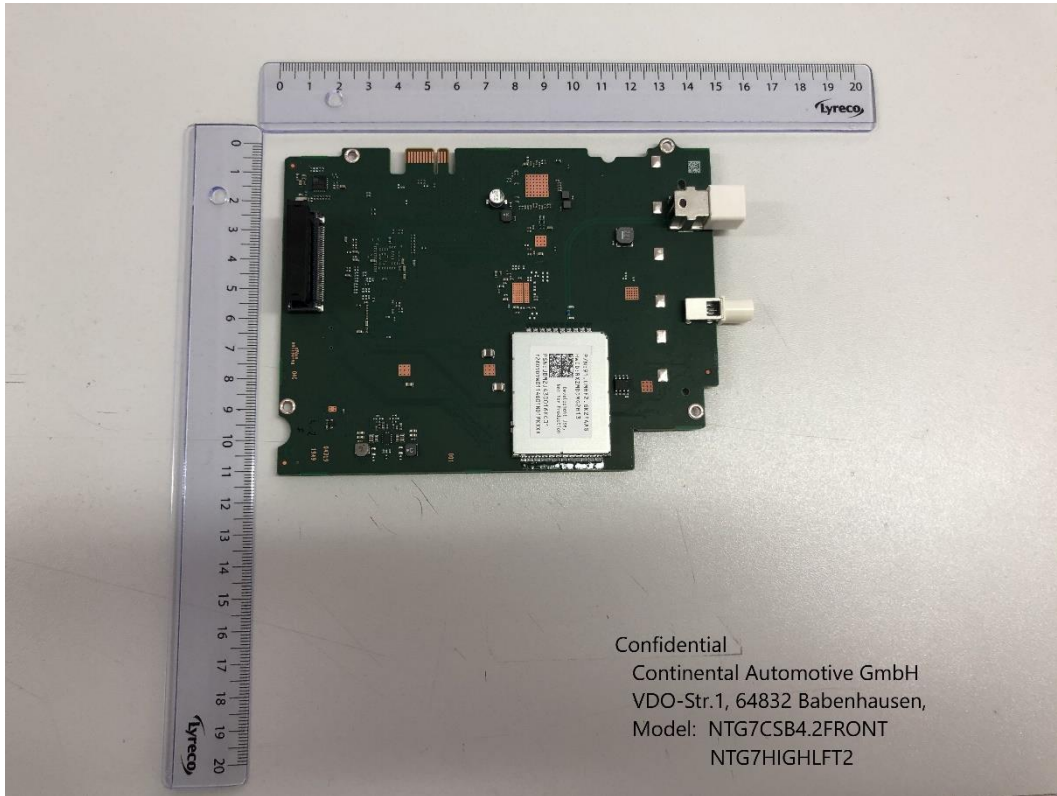

Base board 3 Wifi module with shield

Base board 3 Wifi module without shield

Base board 3 top view

Base board 3 bottom view

Country specific board 4.2 top view

Country specific board 4.2 bottom view

Confidential

Continental Automotive GmbH
VDO-Str.1, 64832 Babenhausen,
Model: NTG7CSB4.2BACK
NTG7HIGHLFT2

Country specific board 4.2 radio frequency with shield

Confidential

Continental Automotive GmbH
VDO-Str.1, 64832 Babenhausen,
Model: NTG7HIGHLFT2

Country specific board 4.2 radio frequency with frame

Confidential

Continental Automotive GmbH
VDO-Str.1, 64832 Babenhausen,
Model: NTG7HIGHLFT2

Country specific board 4.2 radio frequency without shield

Multimedia board 1.6 top view