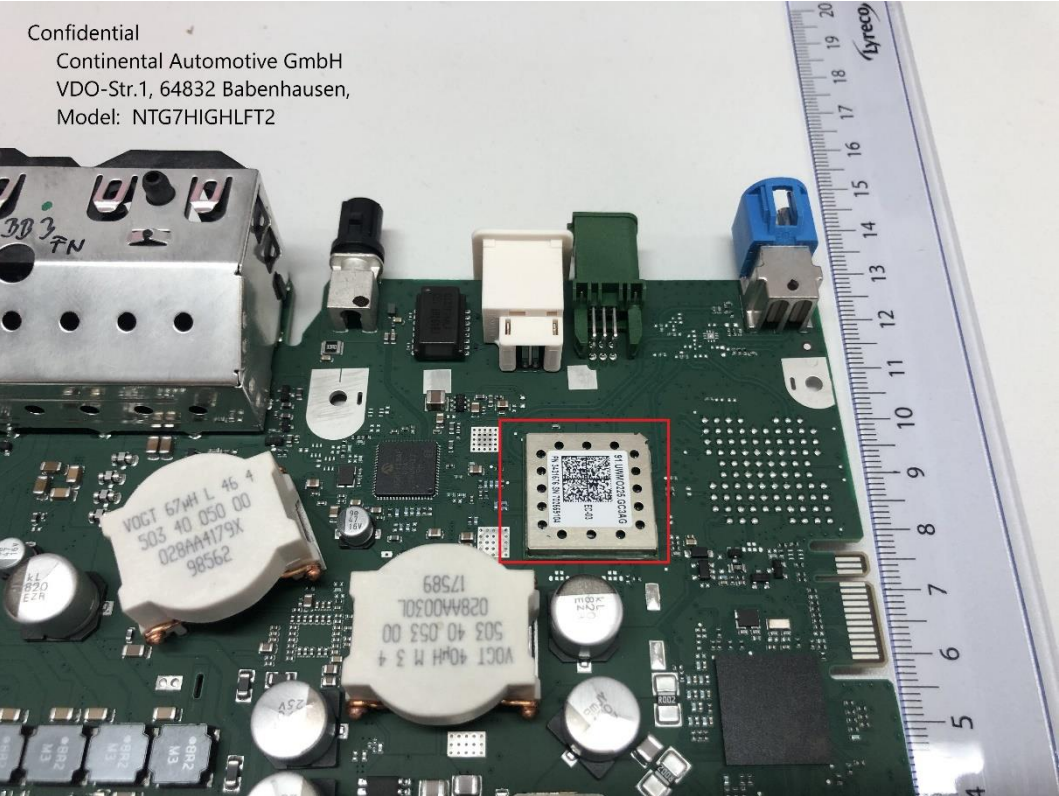

Base board 3 Wifi module with shield

Base board 3 Wifi module without shield

Base board 3 top view

Base board 3 bottom view

Country specific board 4.2 top view

Country specific board 4.2 bottom view

Confidential

Continental Automotive GmbH
VDO-Str.1, 64832 Babenhausen,
Model: NTG7CSB4.2BACK
NTG7HIGHLFT2

Country specific board 4.2 radio frequency with shield

Confidential

Continental Automotive GmbH
VDO-Str.1, 64832 Babenhausen,
Model: NTG7HIGHLFT2

Country specific board 4.2 radio frequency with frame

Confidential

Continental Automotive GmbH
VDO-Str.1, 64832 Babenhausen,
Model: NTG7HIGHLFT2

Country specific board 4.2 radio frequency without shield

Multimedia board 1.6 top view