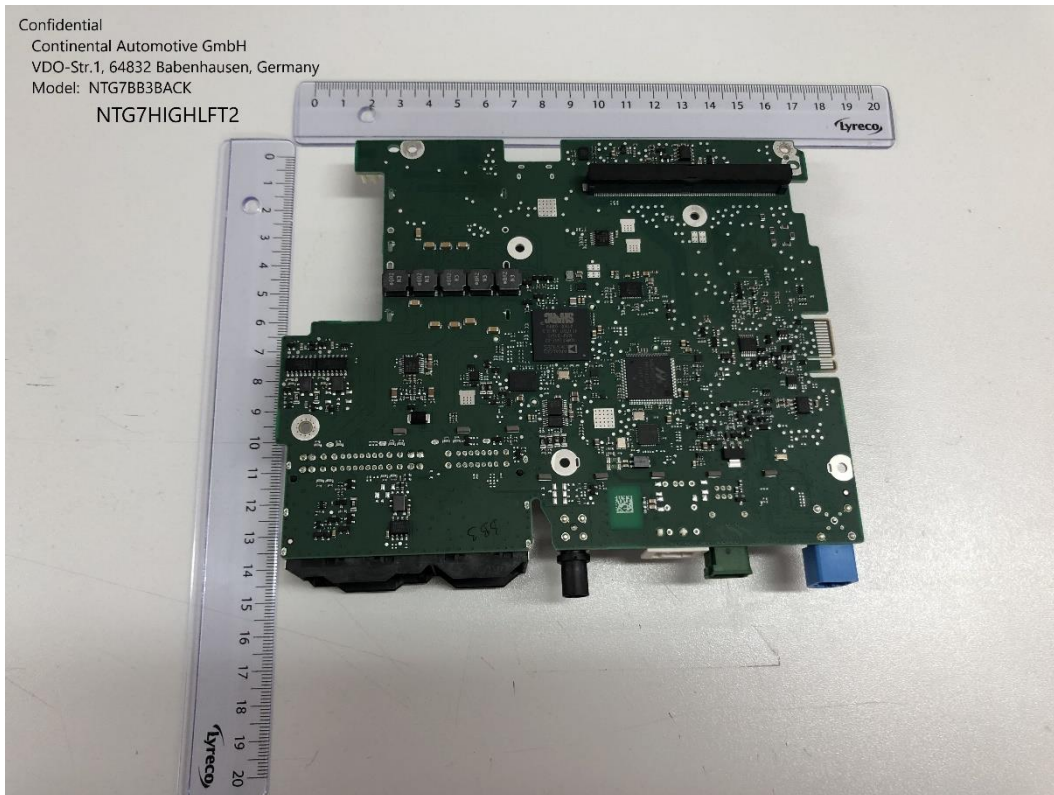

Base board 3 Wifi module with shield

Base board 3 Wifi module without shield

Base board 3 top view

Base board 3 bottom view

Country specific board 4.2 top view

Country specific board 4.2 bottom view

Confidential

Continental Automotive GmbH
VDO-Str.1, 64832 Babenhausen,
Model: NTG7CSB4.2BACK
NTG7HIGHLFT2

Country specific board 4.2 radio frequency with shield

Confidential

Continental Automotive GmbH
VDO-Str.1, 64832 Babenhausen,
Model: NTG7HIGHLFT2

Country specific board 4.2 radio frequency with frame

Confidential

Continental Automotive GmbH
VDO-Str.1, 64832 Babenhausen,
Model: NTG7HIGHLFT2

Country specific board 4.2 radio frequency without shield

Multimedia board 1.6 top view