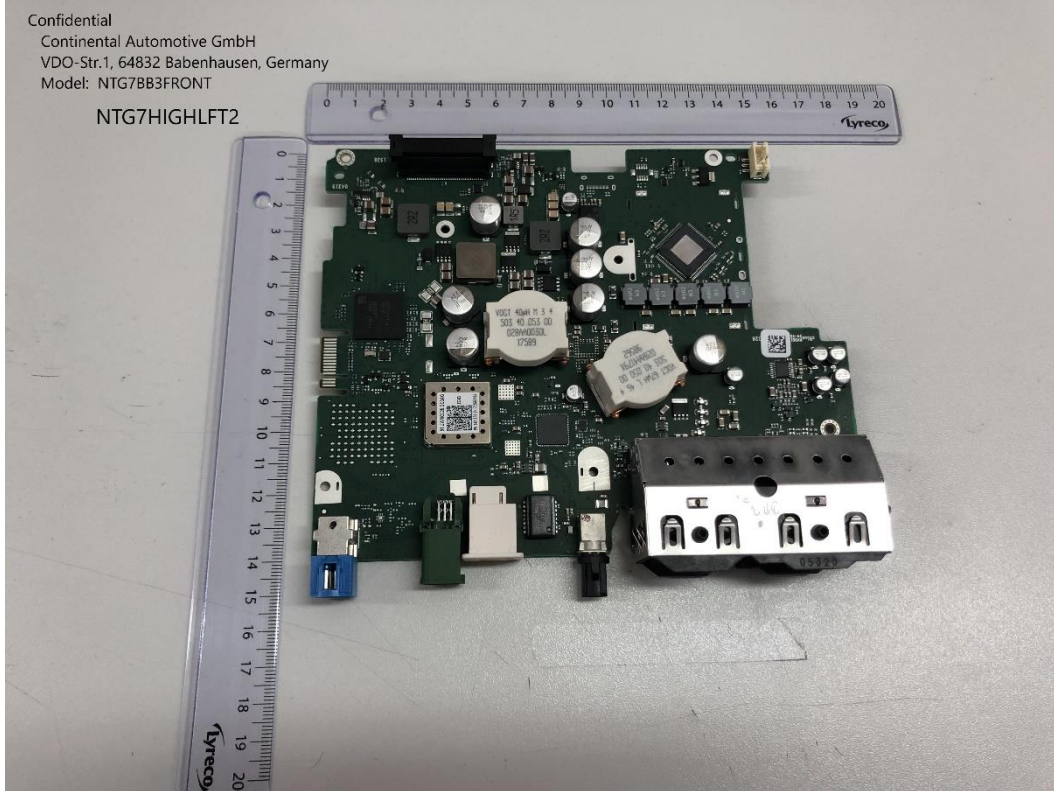

Base board 3 Wifi module with shield

Base board 3 Wifi module without shield

Base board 3 top view

Base board 3 bottom view

Country specific board 4.2 top view

Country specific board 4.2 bottom view

Confidential

Continental Automotive GmbH
VDO-Str.1, 64832 Babenhausen,
Model: NTG7CSB4.2BACK
NTG7HIGHLFT2

Country specific board 4.2 radio frequency with shield

Confidential

Continental Automotive GmbH
VDO-Str.1, 64832 Babenhausen,
Model: NTG7HIGHLFT2

Country specific board 4.2 radio frequency with frame

Confidential

Continental Automotive GmbH
VDO-Str.1, 64832 Babenhausen,
Model: NTG7HIGHLFT2

Country specific board 4.2 radio frequency without shield

Multimedia board 1.6 top view