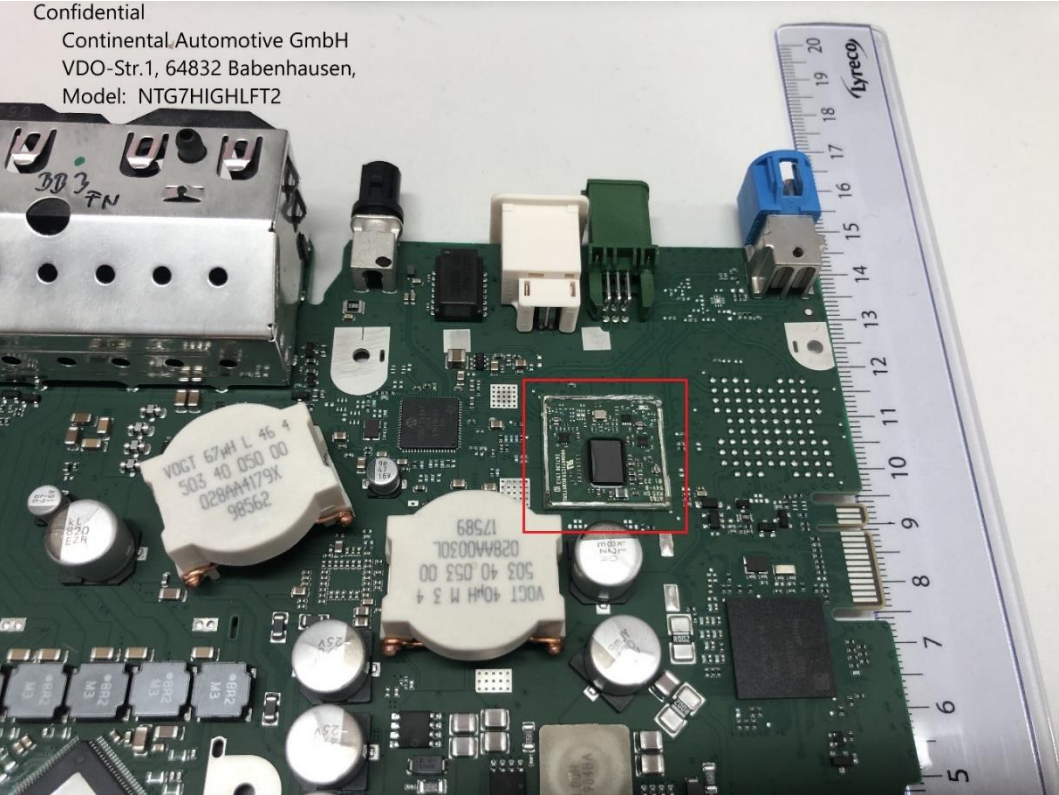

Base board 3 Wifi module with shield

Base board 3 Wifi module without shield

Base board 3 top view

Base board 3 bottom view

Country specific board 4.2 top view

Country specific board 4.2 bottom view

Confidential

Continental Automotive GmbH
VDO-Str.1, 64832 Babenhausen,
Model: NTG7CSB4.2BACK
NTG7HIGHLFT2

Country specific board 4.2 radio frequency with shield

Confidential

Continental Automotive GmbH
VDO-Str.1, 64832 Babenhausen,
Model: NTG7HIGHLFT2

Country specific board 4.2 radio frequency with frame

Confidential

Continental Automotive GmbH
VDO-Str.1, 64832 Babenhausen,
Model: NTG7HIGHLFT2

Country specific board 4.2 radio frequency without shield

Multimedia board 1.6 top view