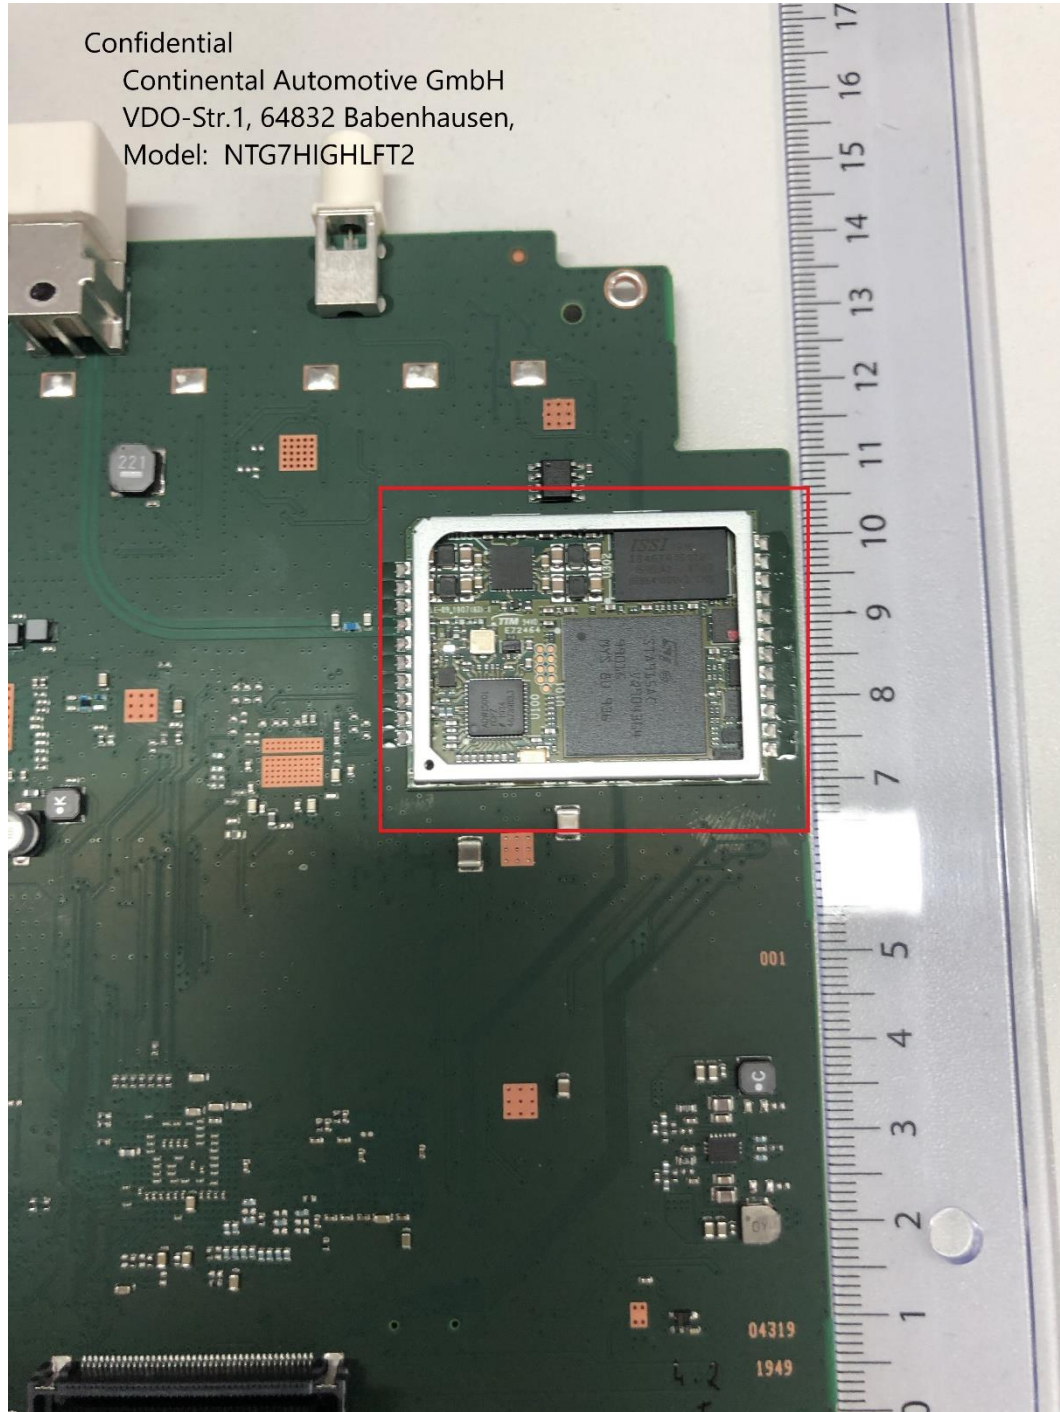

Base board 3 Wifi module with shield

Base board 3 Wifi module without shield

Base board 3 top view

Base board 3 bottom view

Country specific board 4.2 top view

Country specific board 4.2 bottom view

Confidential

Continental Automotive GmbH
VDO-Str.1, 64832 Babenhausen,
Model: NTG7CSB4.2BACK
NTG7HIGHLFT2

Country specific board 4.2 radio frequency with shield

Confidential

Continental Automotive GmbH
VDO-Str.1, 64832 Babenhausen,
Model: NTG7HIGHLFT2

Country specific board 4.2 radio frequency with frame

Confidential

Continental Automotive GmbH
VDO-Str.1, 64832 Babenhausen,
Model: NTG7HIGHLFT2

Country specific board 4.2 radio frequency without shield

Multimedia board 1.6 top view