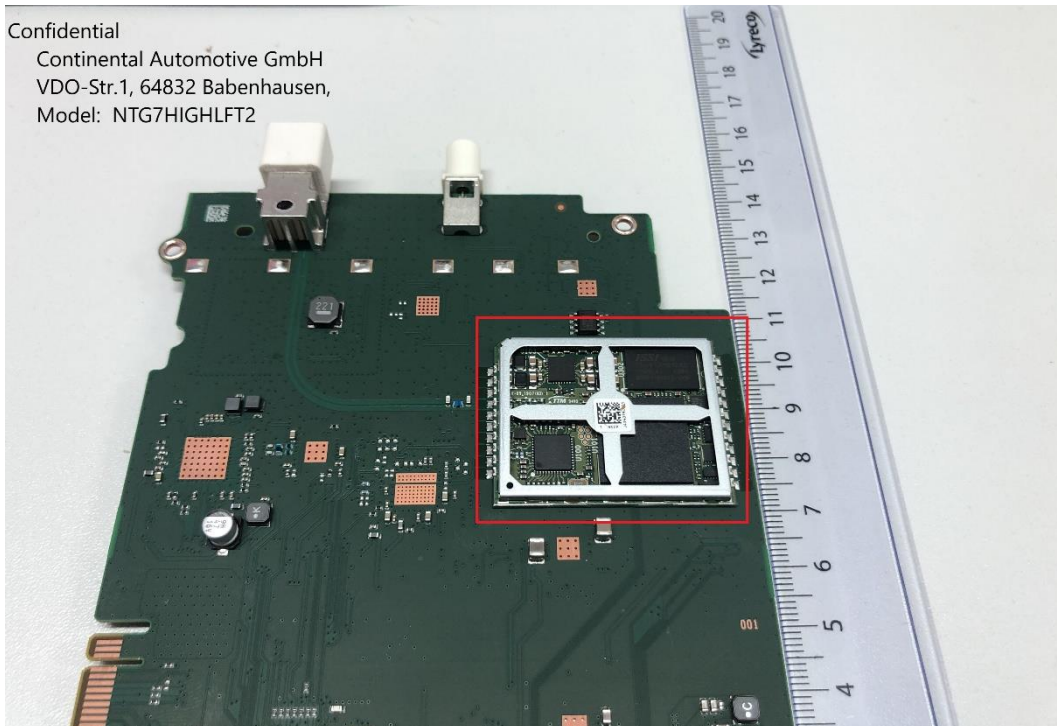

Base board 3 Wifi module with shield

Base board 3 Wifi module without shield

Base board 3 top view

Base board 3 bottom view

Country specific board 4.2 top view

Country specific board 4.2 bottom view

Confidential

Continental Automotive GmbH
VDO-Str.1, 64832 Babenhausen,
Model: NTG7CSB4.2BACK
NTG7HIGHLFT2

Country specific board 4.2 radio frequency with shield

Confidential

Continental Automotive GmbH
VDO-Str.1, 64832 Babenhausen,
Model: NTG7HIGHLFT2

Country specific board 4.2 radio frequency with frame

Confidential

Continental Automotive GmbH
VDO-Str.1, 64832 Babenhausen,
Model: NTG7HIGHLFT2

Country specific board 4.2 radio frequency without shield

Multimedia board 1.6 top view