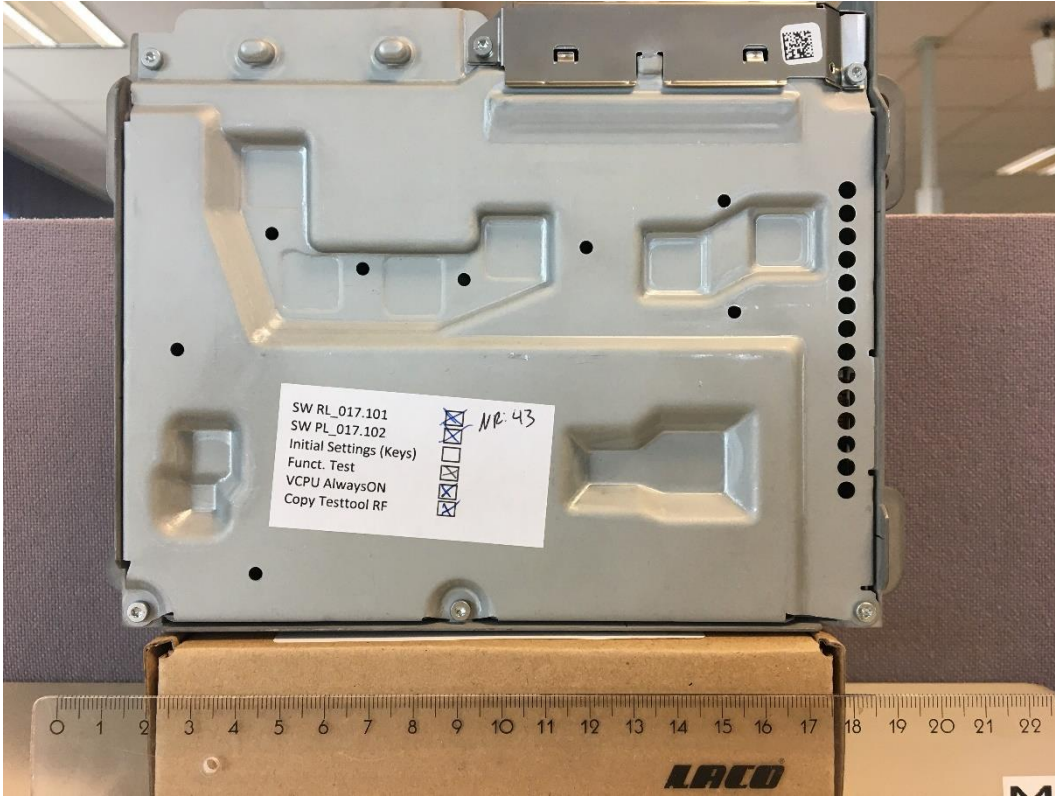

Model: NTG7 HIGH LFT2
M634 – USA

Front view

Back view

Top view

Bottom view

Right view

Left view