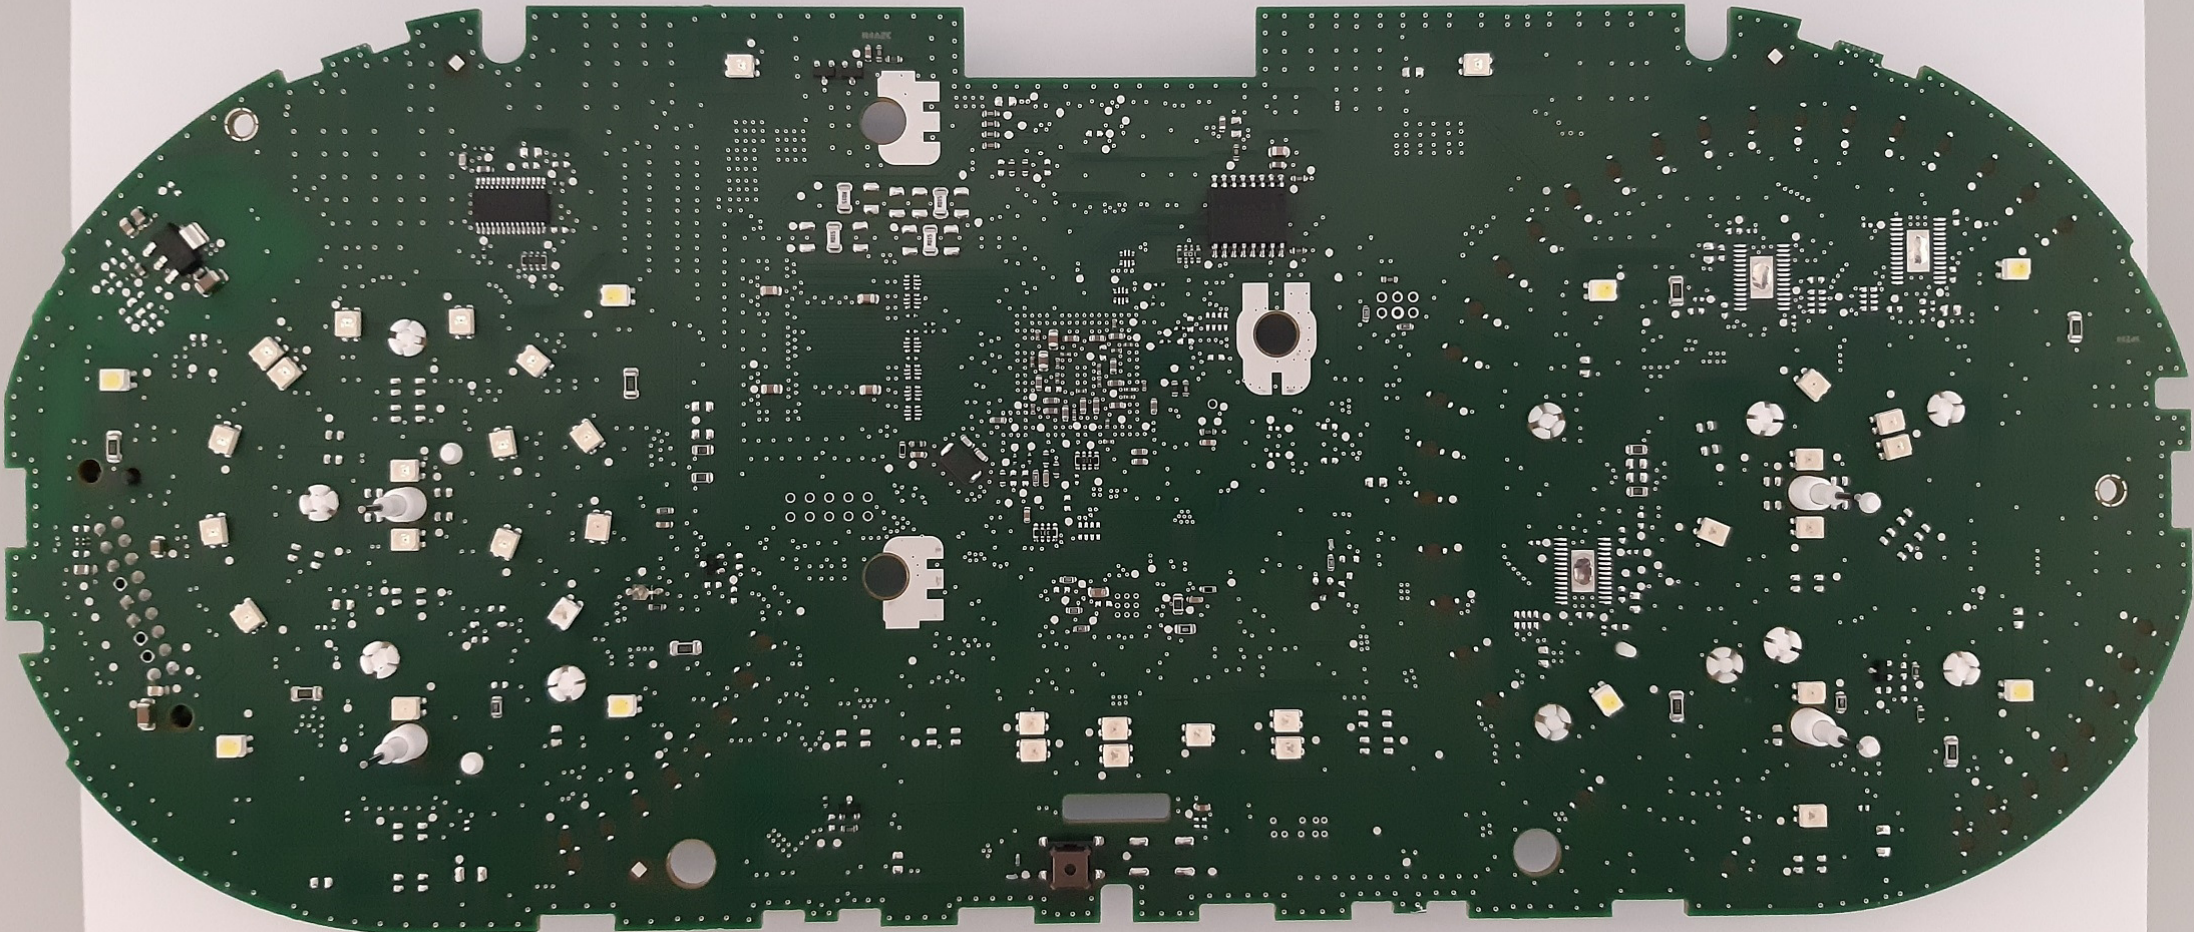

Confidential

Continental Automotive GmbH

VDO-Straße 1, 64832 Babenhausen

Germany

Model: 18100931

Confidential

Continental Automotive GmbH

VDO-Straße 1, 64832 Babenhausen

Germany

Model: 18100931