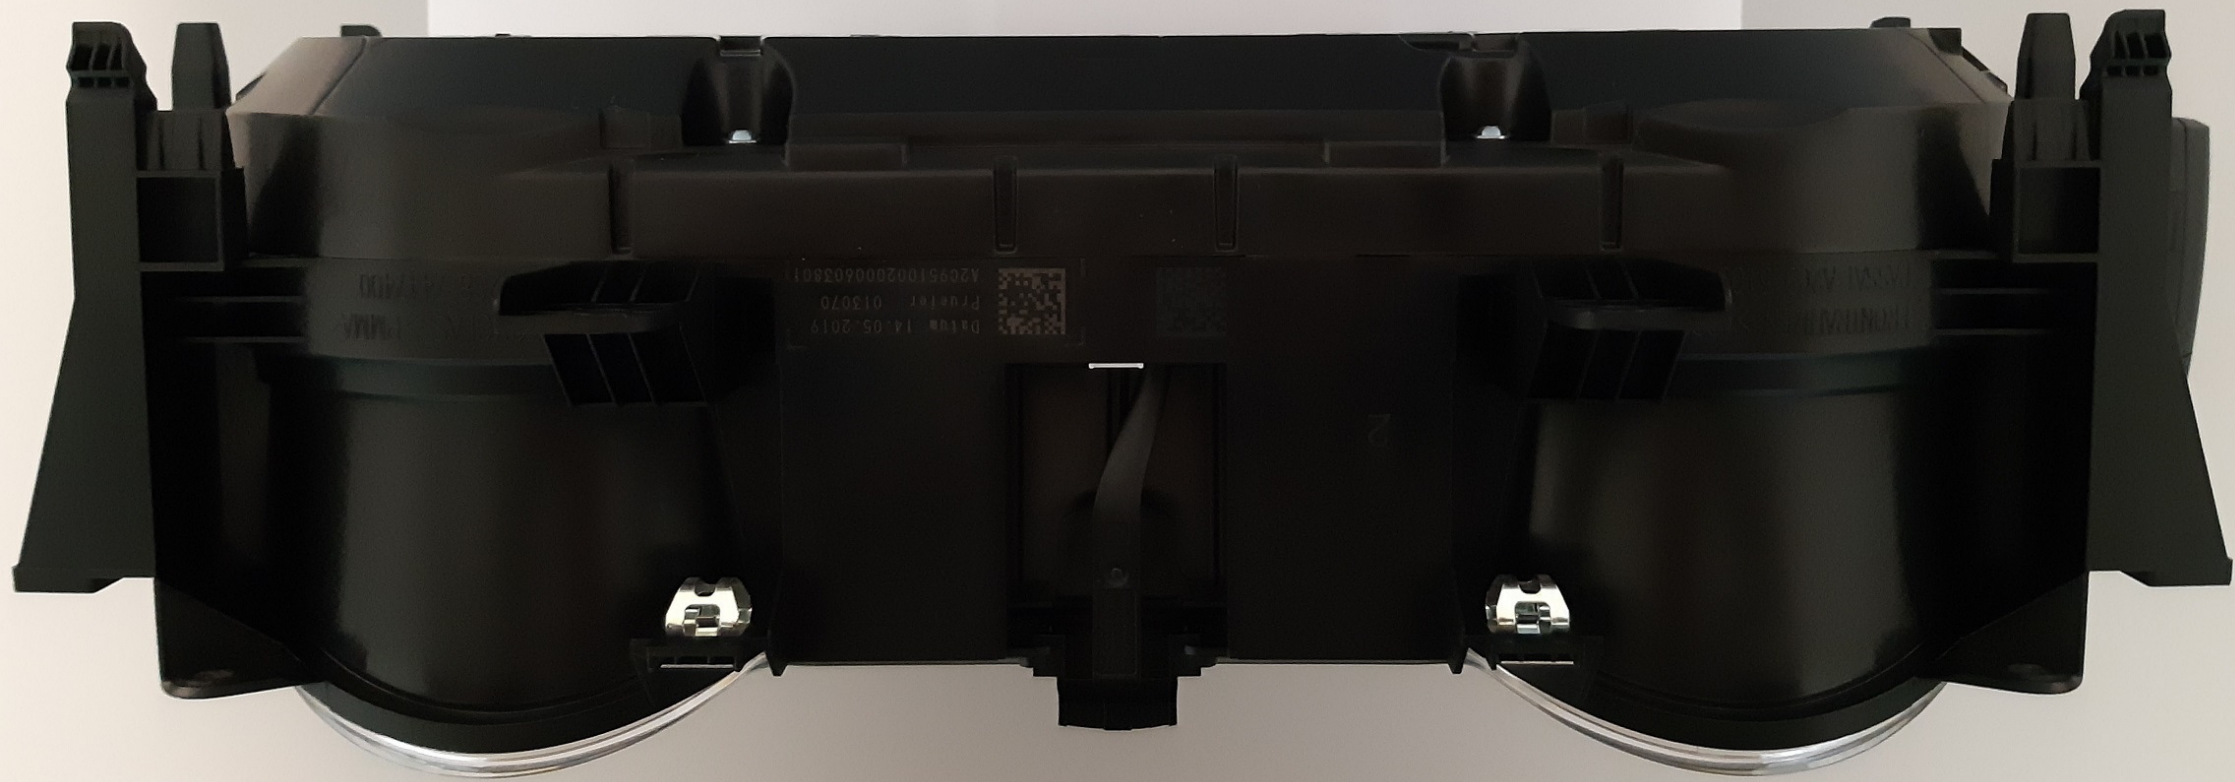

Confidential
Continental Automotive GmbH
VDO-Straße 1, 64832 Babenhausen
Germany
Model: 18100931