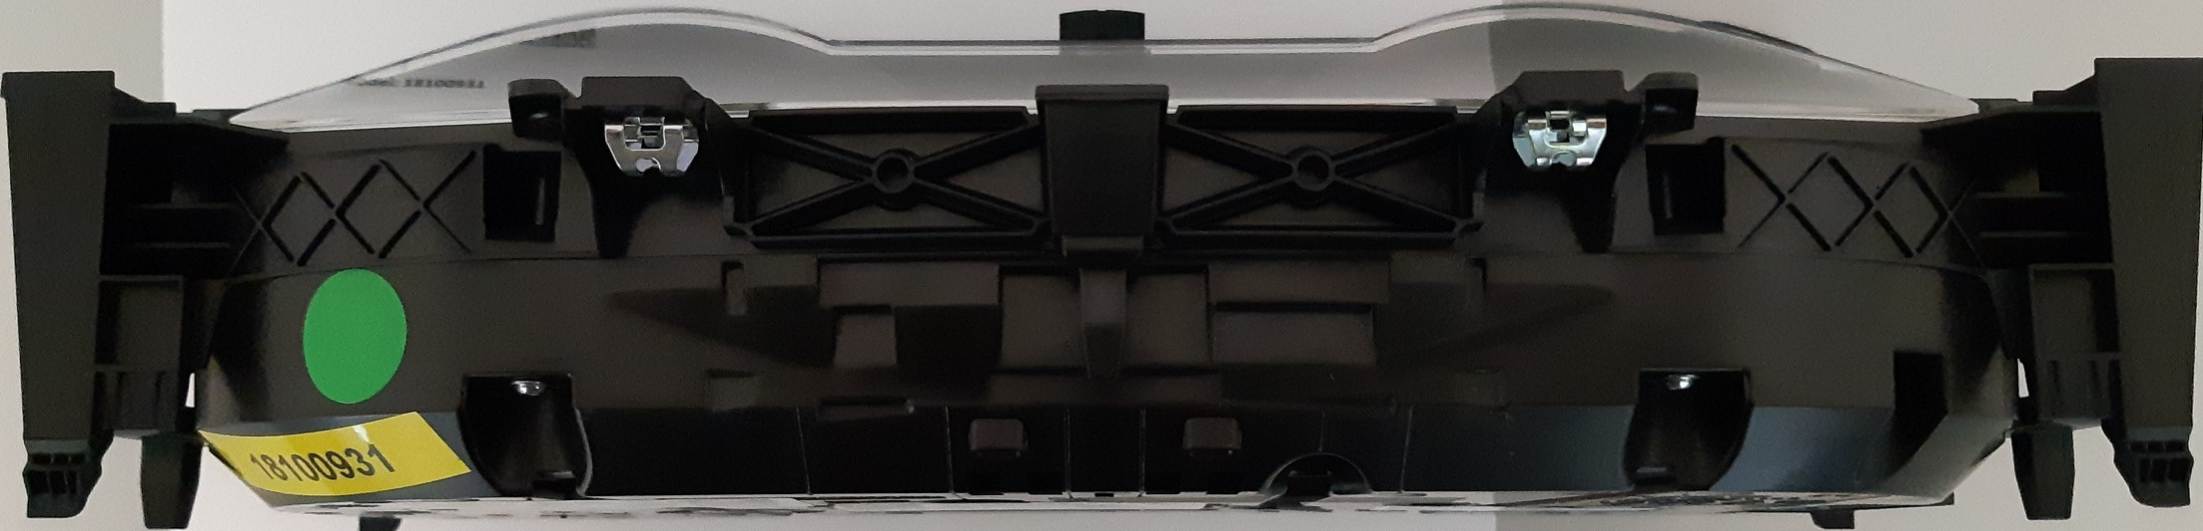

Confidential
Continental Automotive GmbH
VDO-Straße 1, 64832 Babenhausen
Germany
Model: 18100931