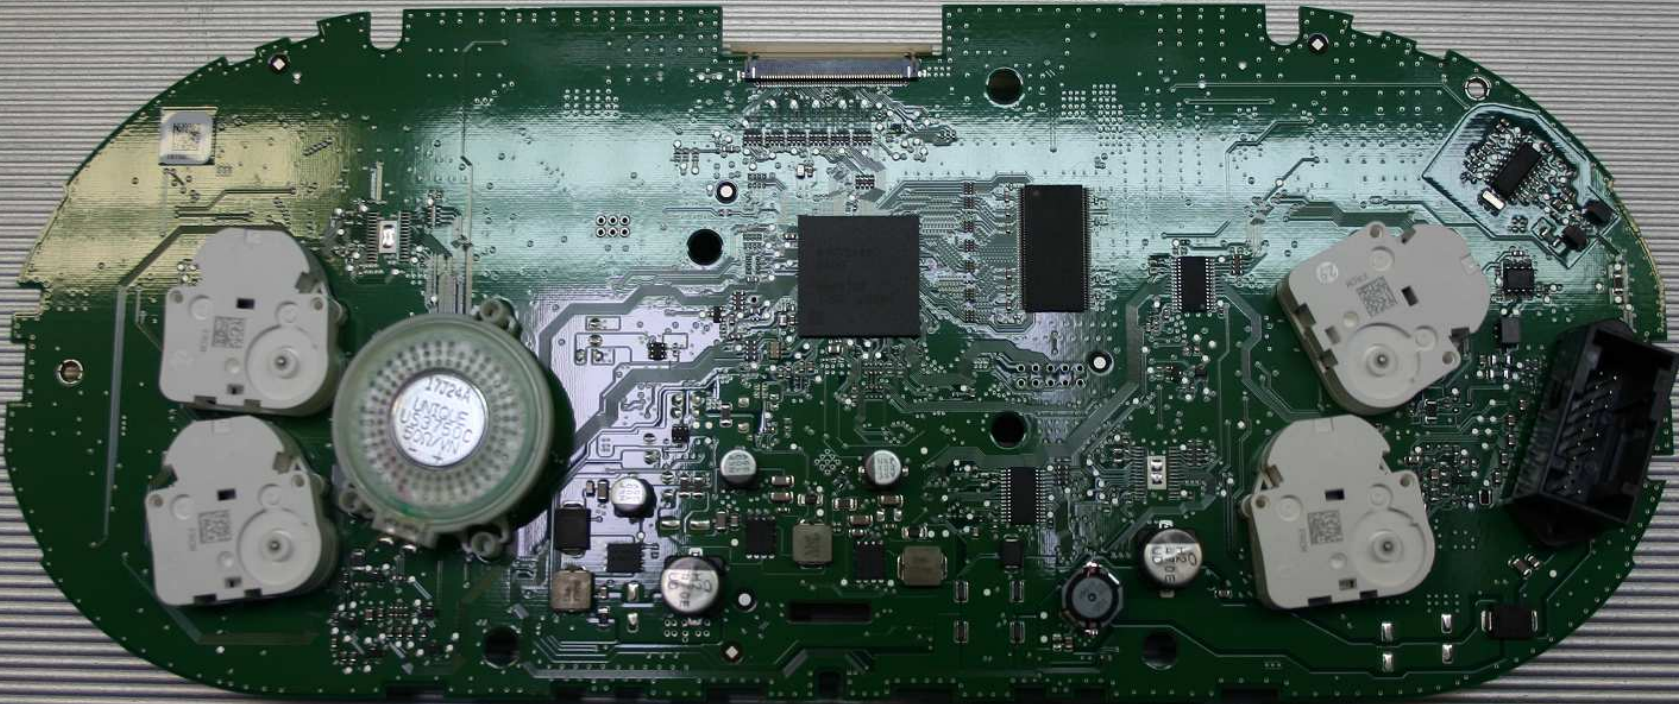

Confidential
Continental Automotive GmbH
VDO - Strasse 1, 64832 Babenhausen
Germany
Model: 18020534

Confidential
Continental Automotive GmbH
VDO - Strasse 1, 64832 Babenhausen
Germany
Model: 18020534