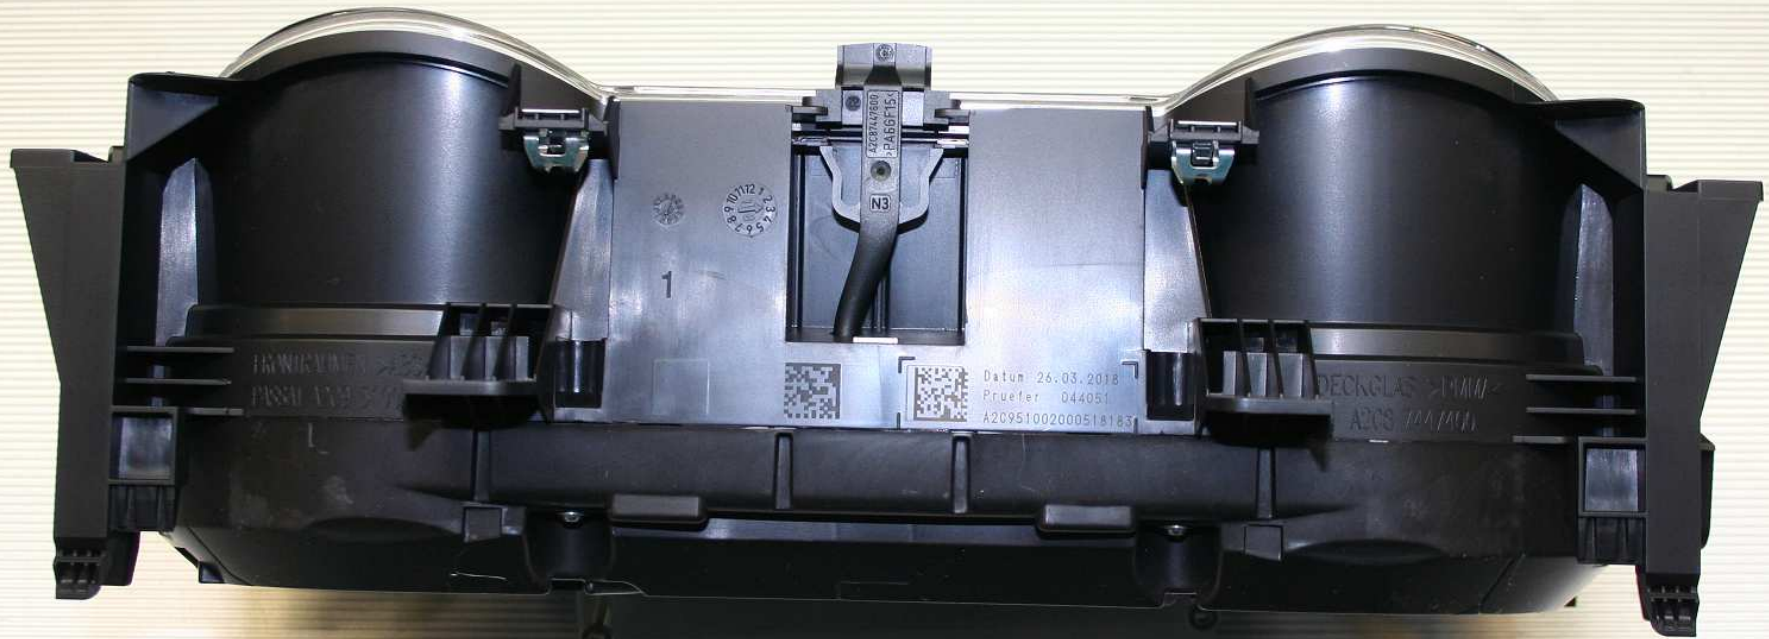

Confidential
Continental Automotive GmbH
VDO - Strasse 1, 64832 Babenhausen
Germany
Model: 18020534