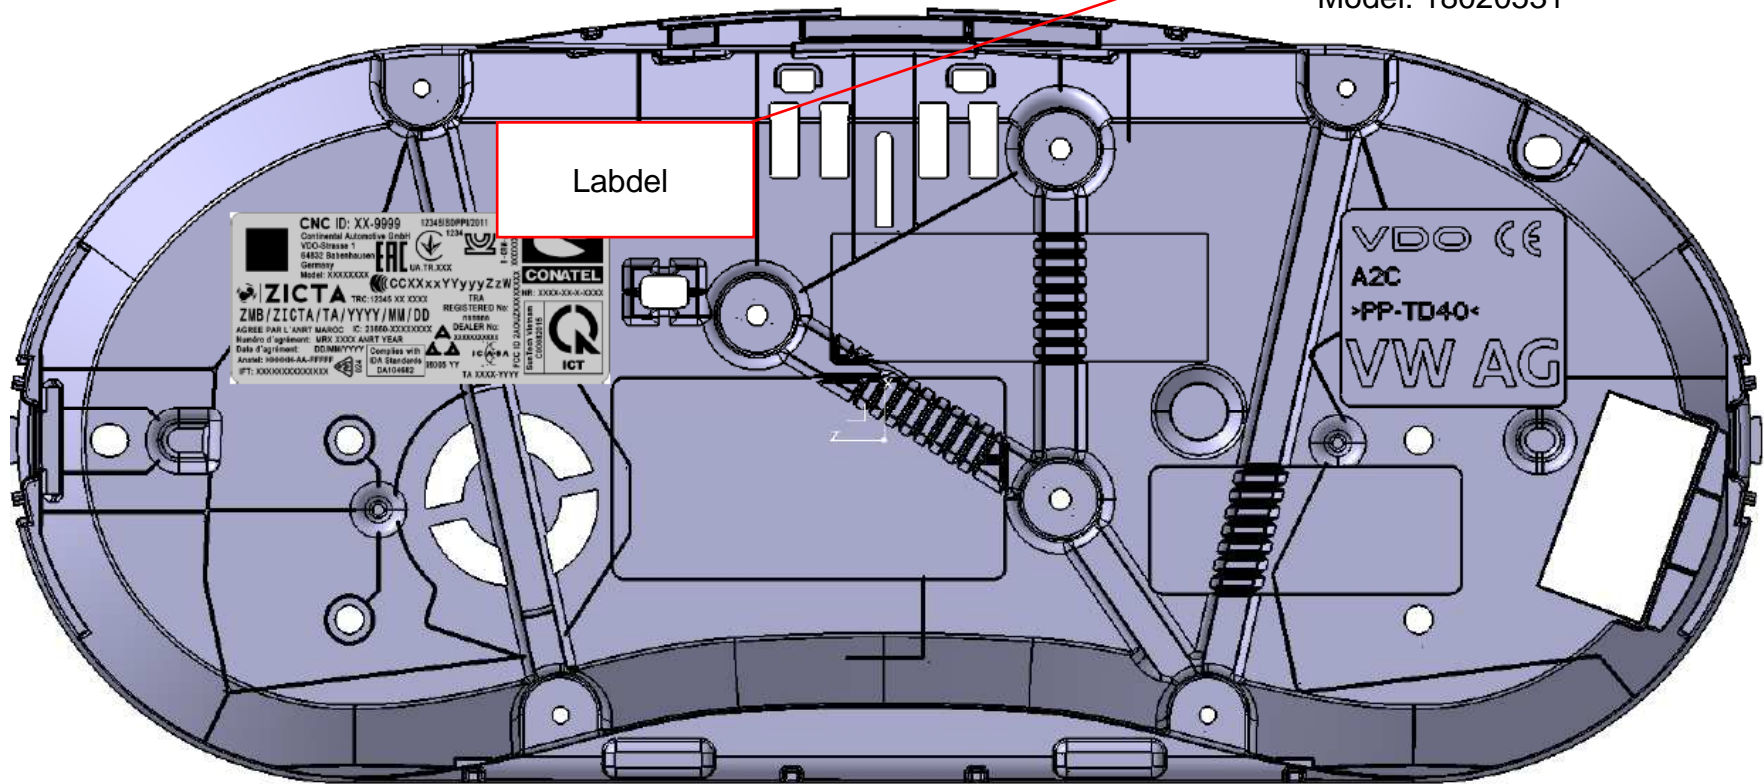

planned position for radio homologation label

Model: 18020531

[MQB_MY19_1]

Alte Bodenplatte

FCC ID 2AOUZ18020531
IC: 23650-18020531
Model: 18020531

CNC ID: XX-9999

Continental Automotive GmbH
VDO Strasse 1
64832 Babenhausen
Germany
Model: XXXXXXXX