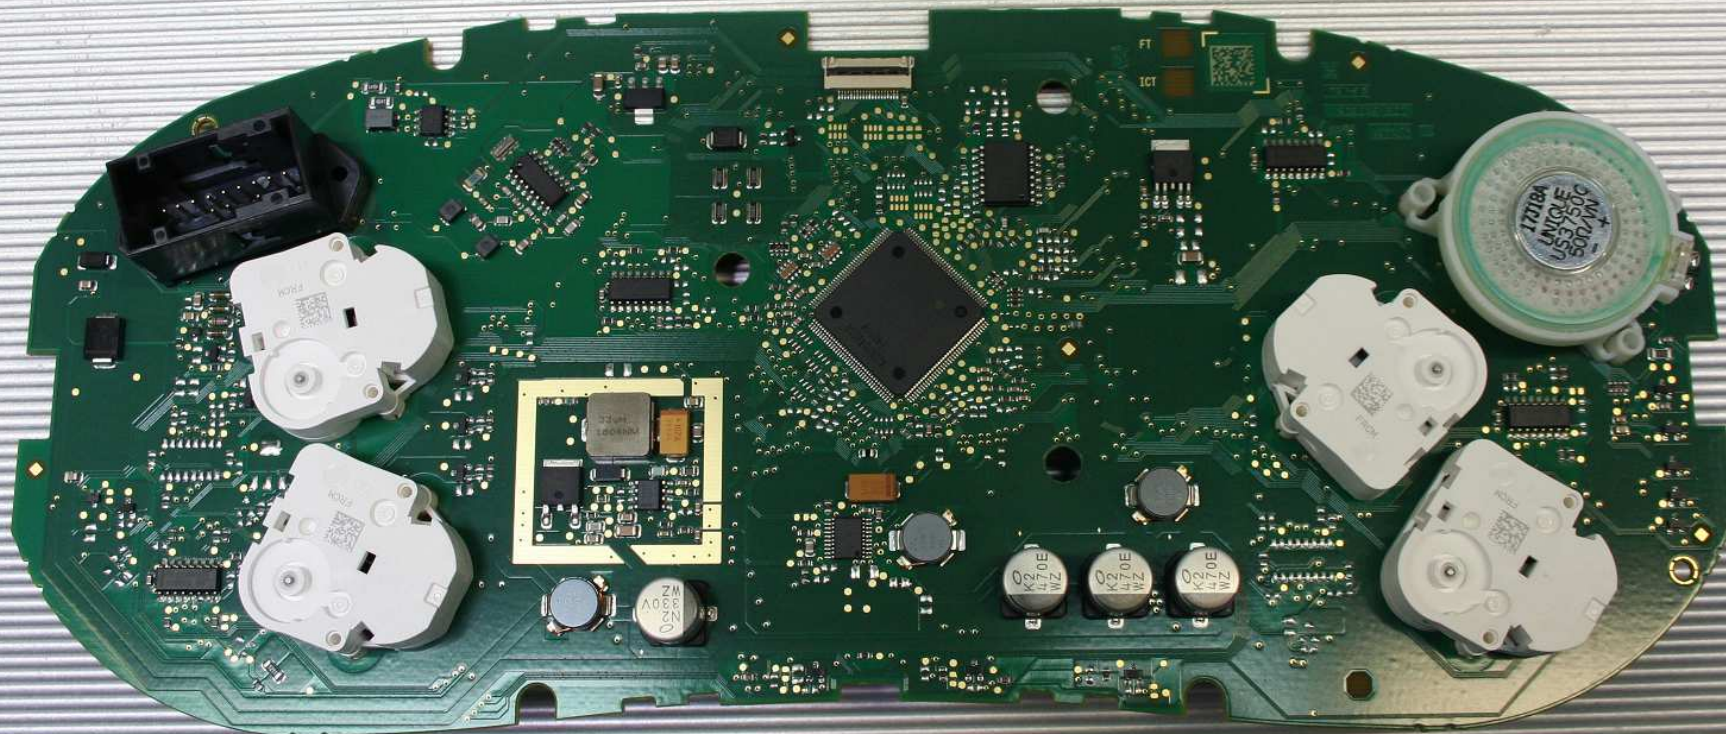

Confidential
Continental Automotive GmbH
VDO - Strasse 1, 64832 Babenhausen
Germany
Model:17101072

Confidential
Continental Automotive GmbH
VDO - Strasse 1, 64832 Babenhausen
Germany
Model:17101072