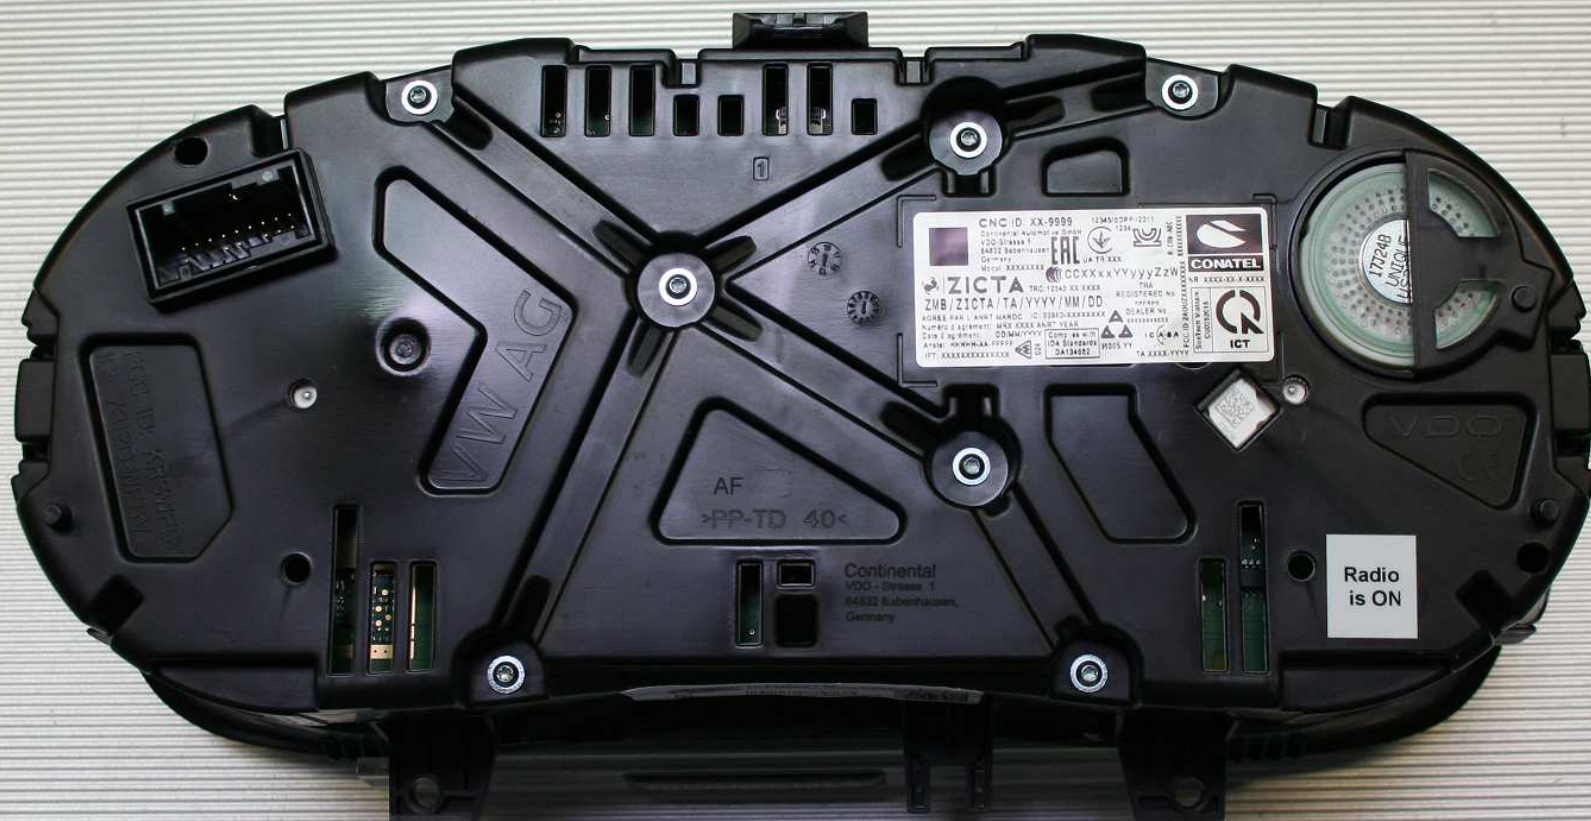

Confidential

Continental Automotive GmbH

VDO - Strasse 1, 64832 Babenhausen

Germany

Model: 17101071

Confidential
Continental Automotive GmbH
VDO - Strasse 1, 64832 Babenhausen
Germany
Model: 17101071

Confidential
Continental Automotive GmbH
VDO - Strasse 1, 64832 Babenhausen
Germany
Model: 17101071