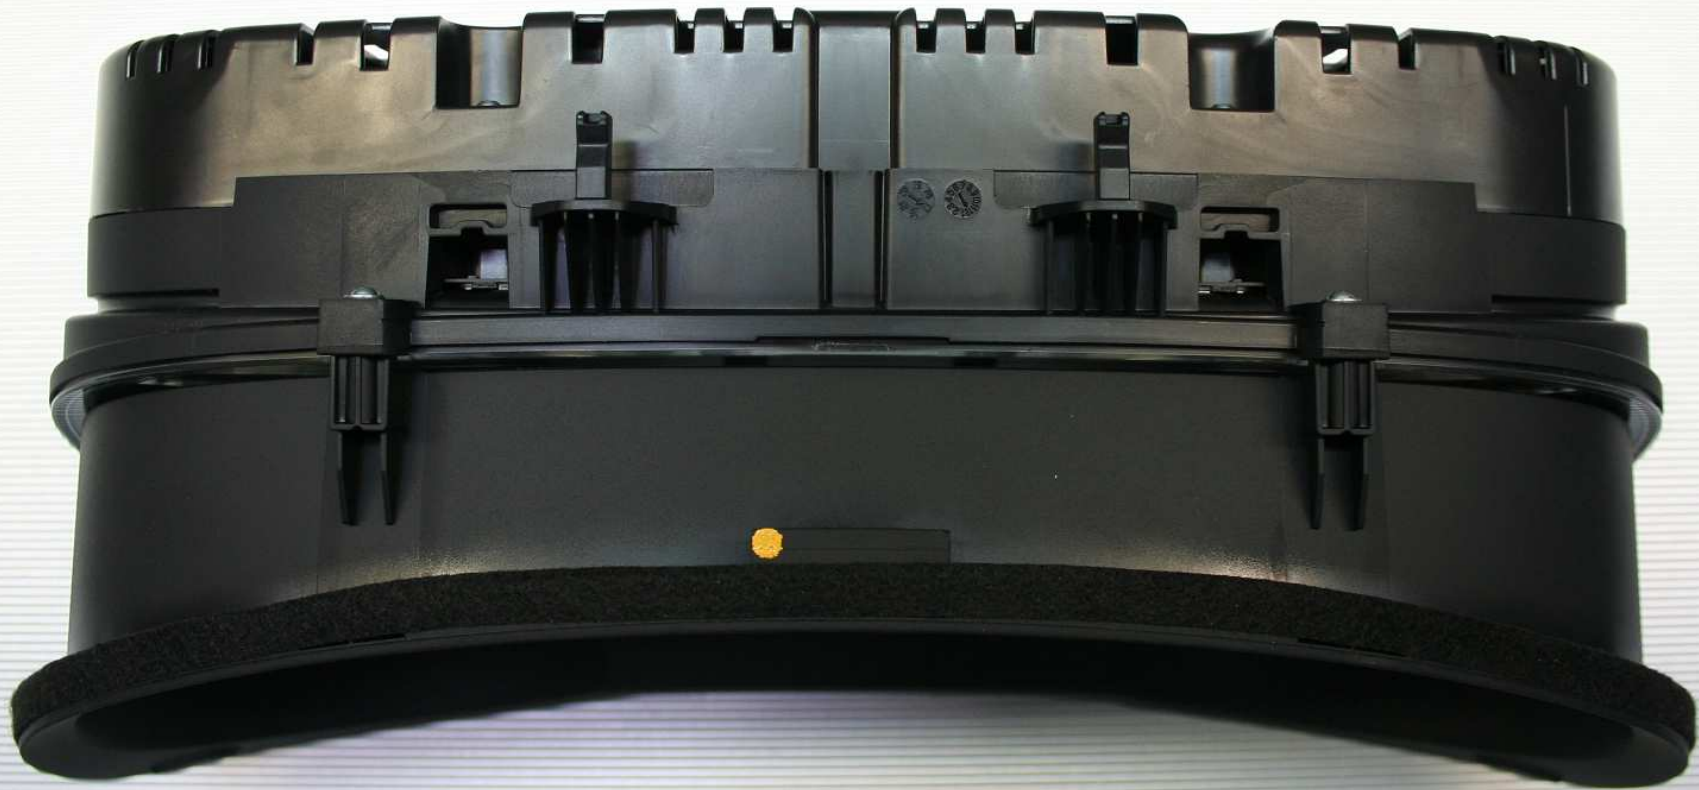

Confidential
Continental Automotive GmbH
VDO - Strasse 1, 64832 Babenhausen
Germany
Model: 17101054

Confidential
Continental Automotive GmbH
VDO - Strasse 1, 64832 Babenhausen
Germany
Model: 17101054

Confidential
Continental Automotive GmbH
VDO - Strasse 1, 64832 Babenhausen
Germany
Model: 17101054