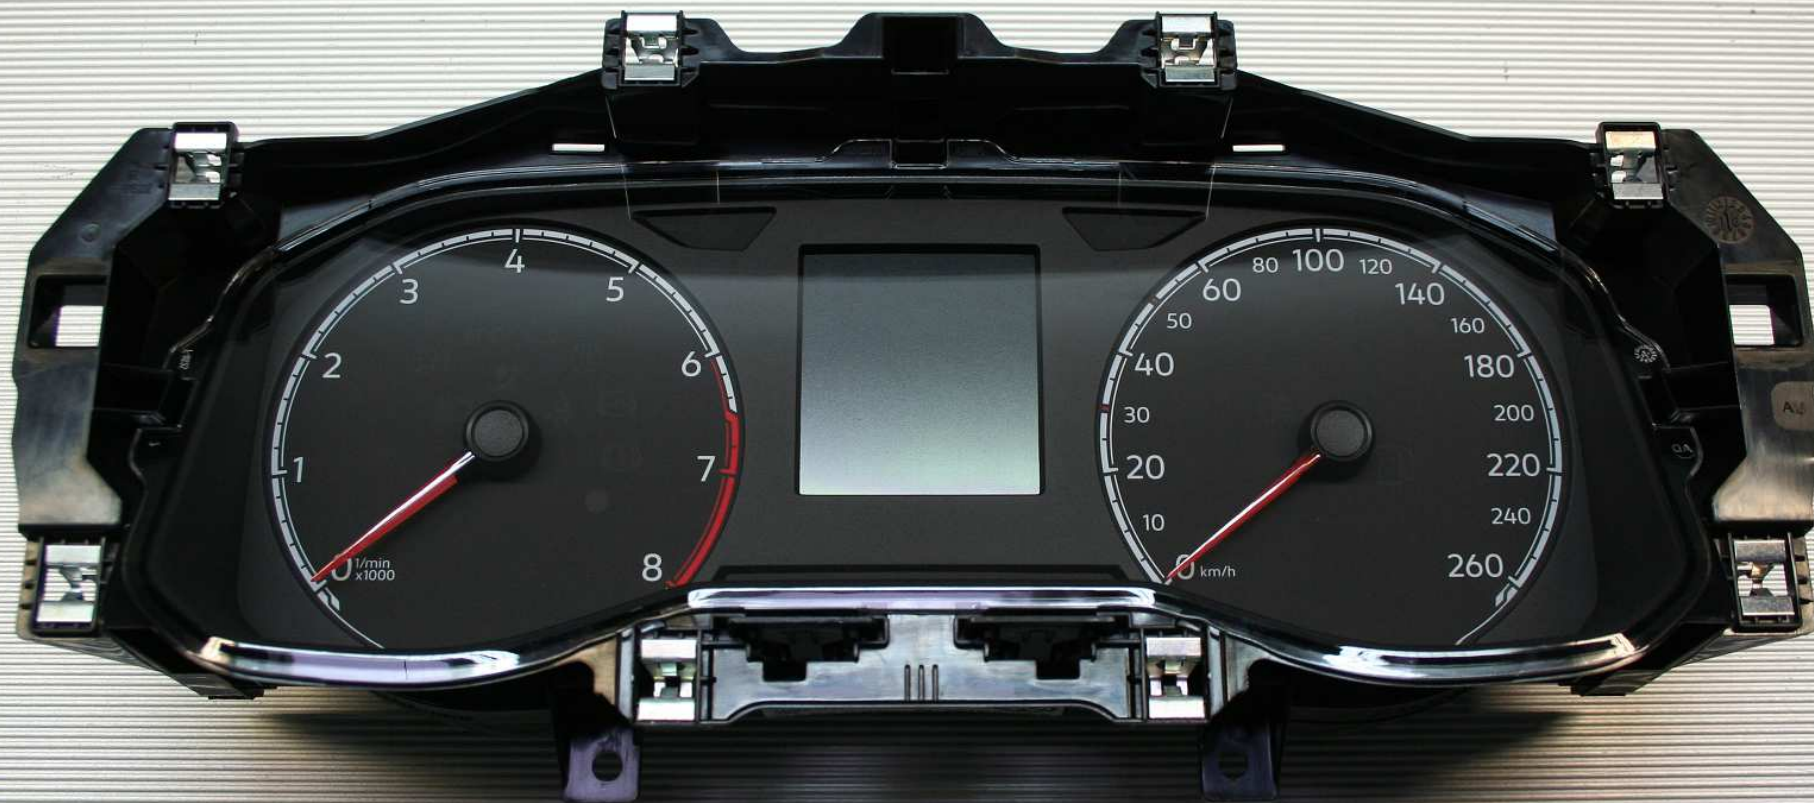

Confidential
Continental Automotive GmbH
VDO - Strasse 1, 64832 Babenhausen
Germany
Model: 17101042