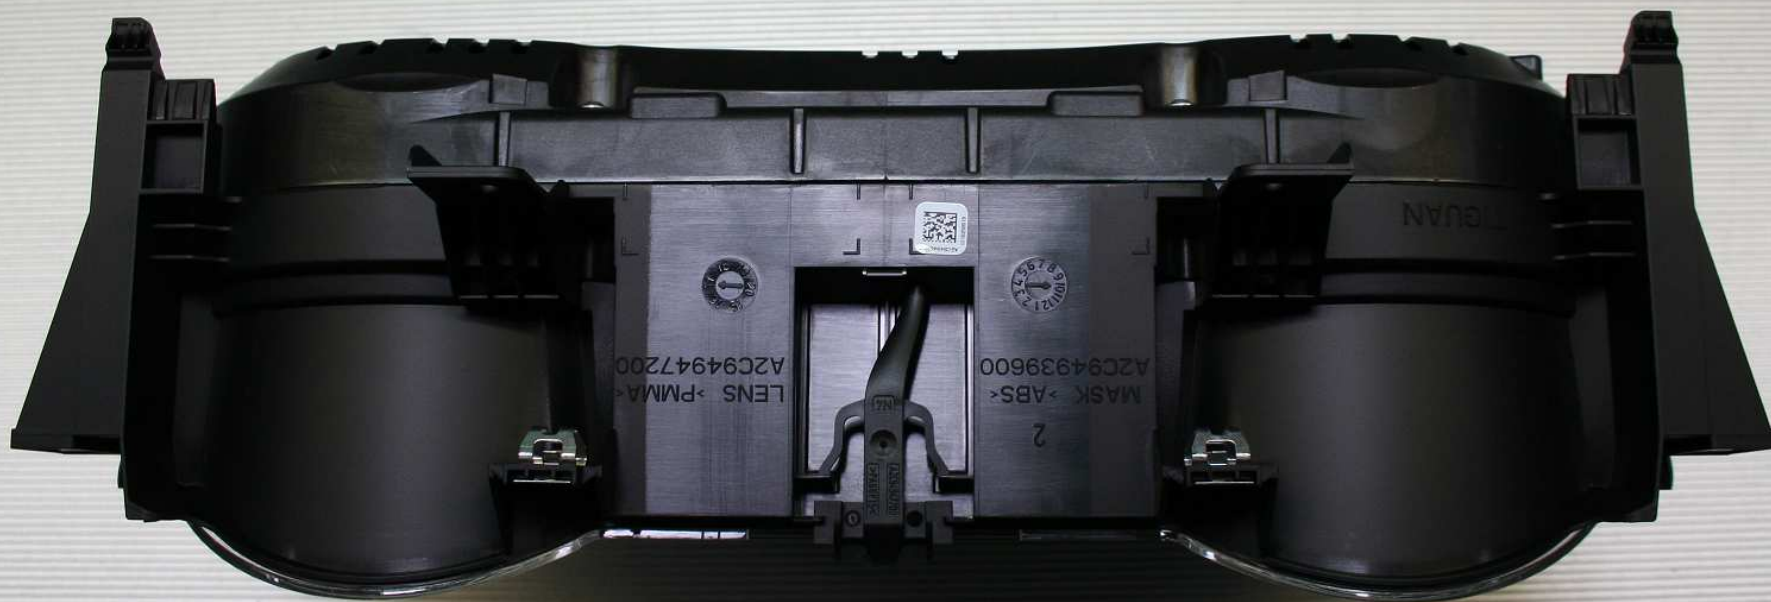

Confidential
Continental Automotive GmbH
VDO - Strasse 1, 64832 Babenhausen
Germany
Model: 17101033

Confidential
Continental Automotive GmbH
VDO - Strasse 1, 64832 Babenhausen
Germany
Model: 17101033

Confidential
Continental Automotive GmbH
VDO - Strasse 1, 64832 Babenhausen
Germany
Model: 17101033

Antenna Information:

- **Type of Antenna:** 125 kHz inductive coil with diameter 380 mm
- **Manufacturer:** Kostal UK Ltd.
- **Picture:**