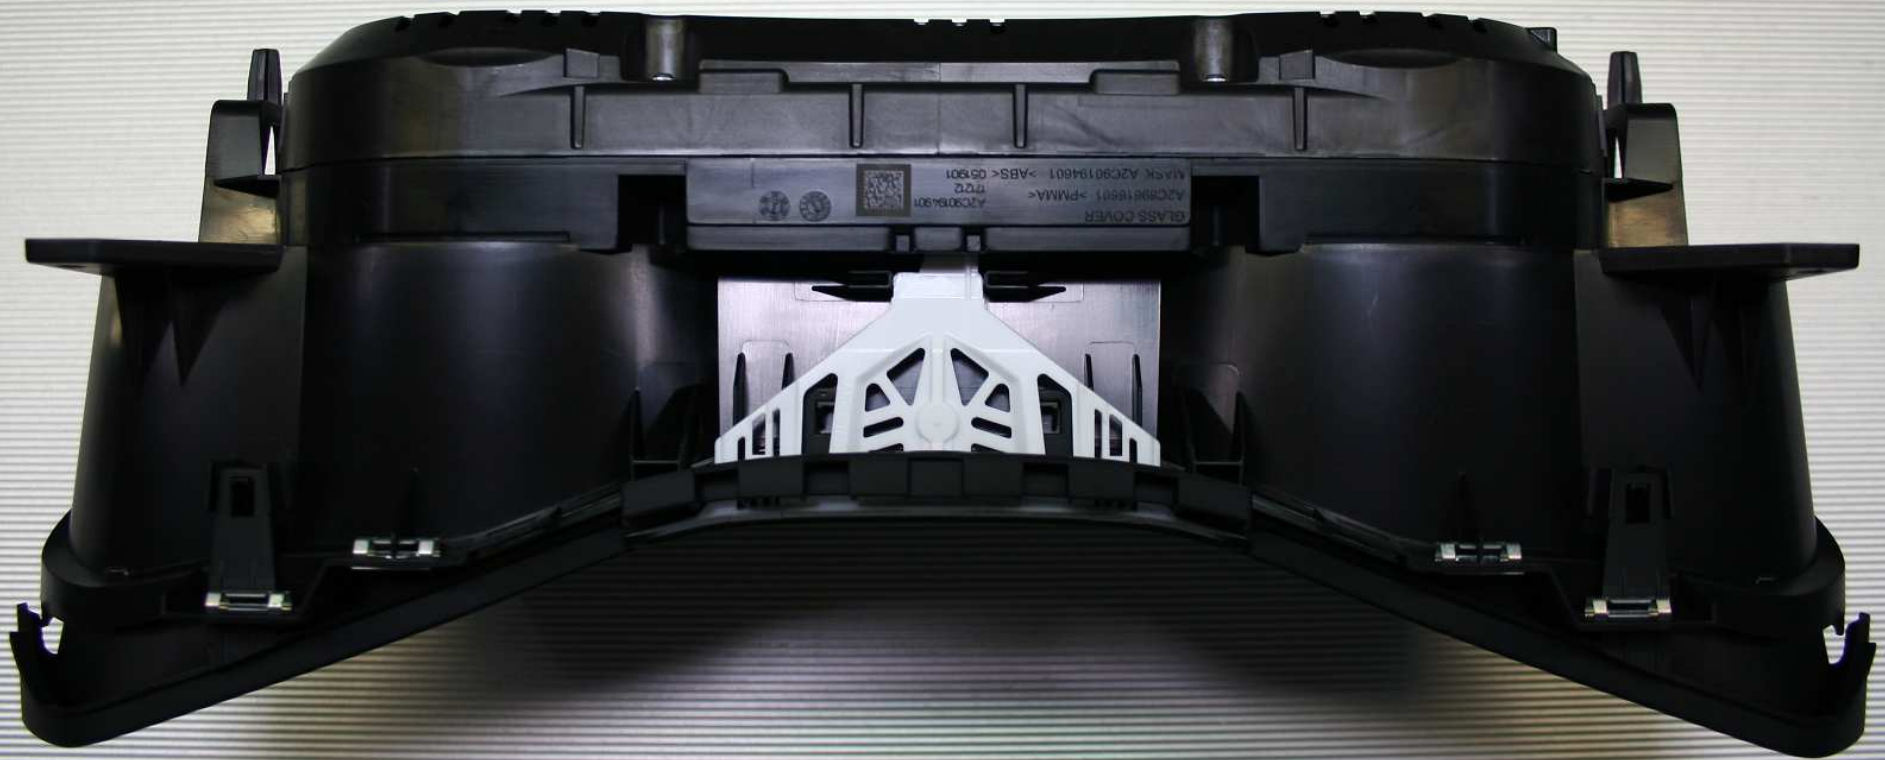

Confidential
Continental Automotive GmbH
VDO - Strasse 1, 64832 Babenhausen
Germany
Model: 17101032

Confidential
Continental Automotive GmbH
VDO - Strasse 1, 64832 Babenhausen
Germany
Model: 17101032

Confidential
Continental Automotive GmbH
VDO - Strasse 1, 64832 Babenhausen
Germany
Model: 17101032

Antenna Information:

- **Type of Antenna:** 125 kHz inductive coil with diameter 380 mm
- **Manufacturer:** Kostal UK Ltd.
- **Picture:**