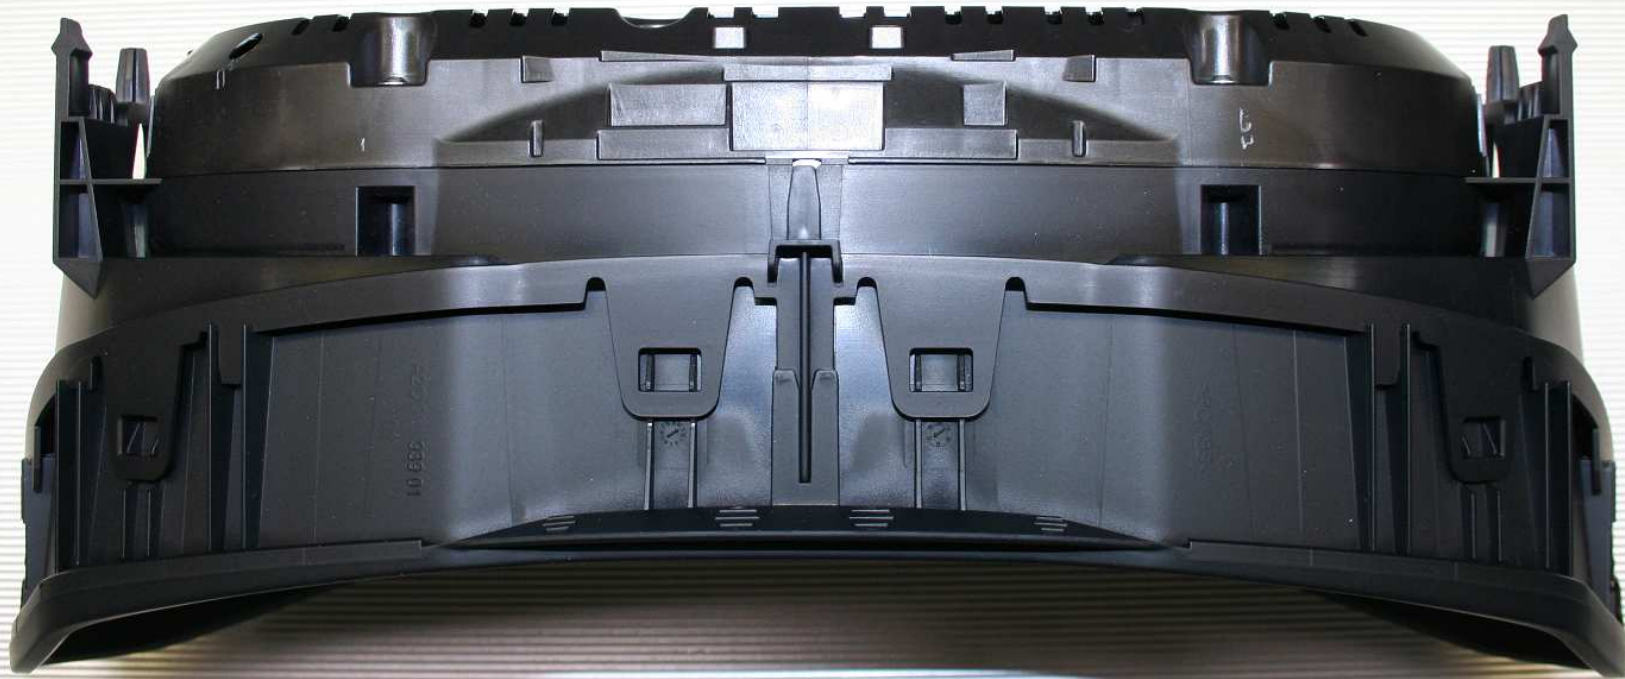

Confidential
Continental Automotive GmbH
VDO - Strasse 1, 64832 Babenhausen
Germany
Model: 17101032

Confidential
Continental Automotive GmbH
VDO - Strasse 1, 64832 Babenhausen
Germany
Model: 17101032

Confidential
Continental Automotive GmbH
VDO - Strasse 1, 64832 Babenhausen
Germany
Model: 17101032

Antenna Information:

- **Type of Antenna:** 125 kHz inductive coil with diameter 380 mm
- **Manufacturer:** Kostal UK Ltd.
- **Picture:**