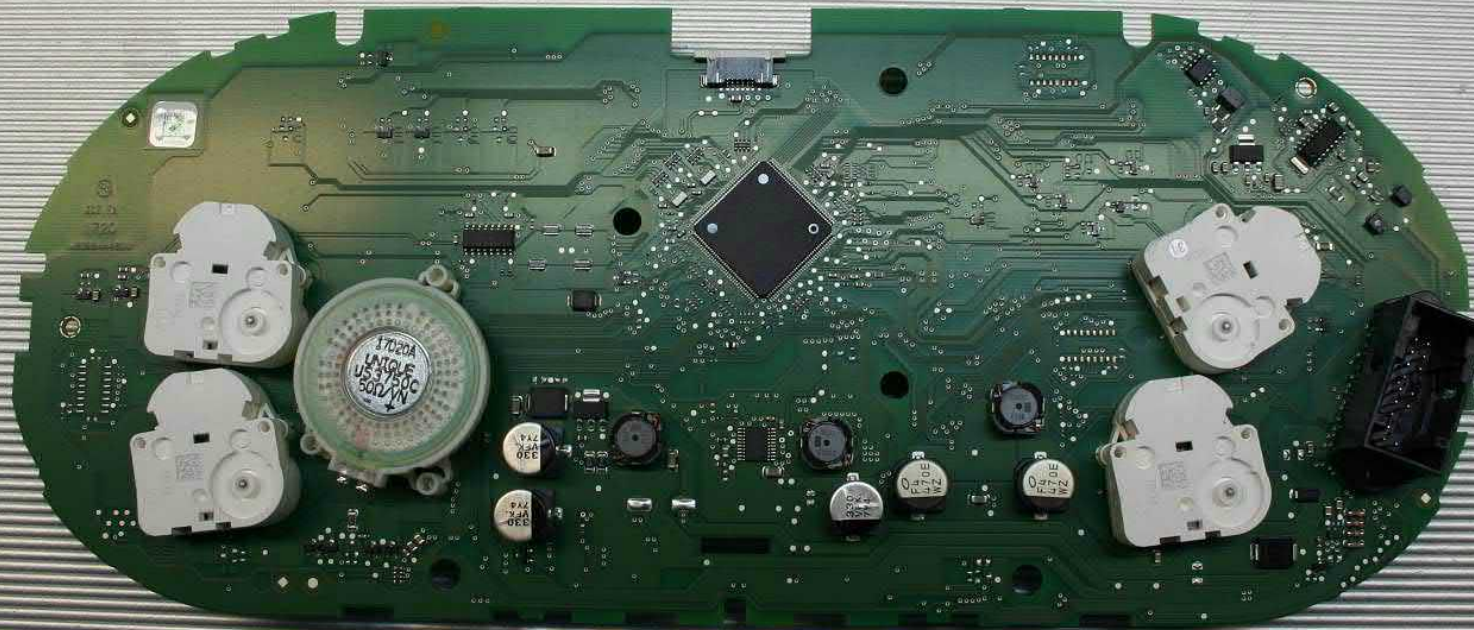

Confidential
Continental Automotive GmbH
VDO - Strasse 1, 64832 Babenhausen
Germany
Model: 17101031

Confidential
Continental Automotive GmbH
VDO - Strasse 1, 64832 Babenhausen
Germany
Model: 17101031