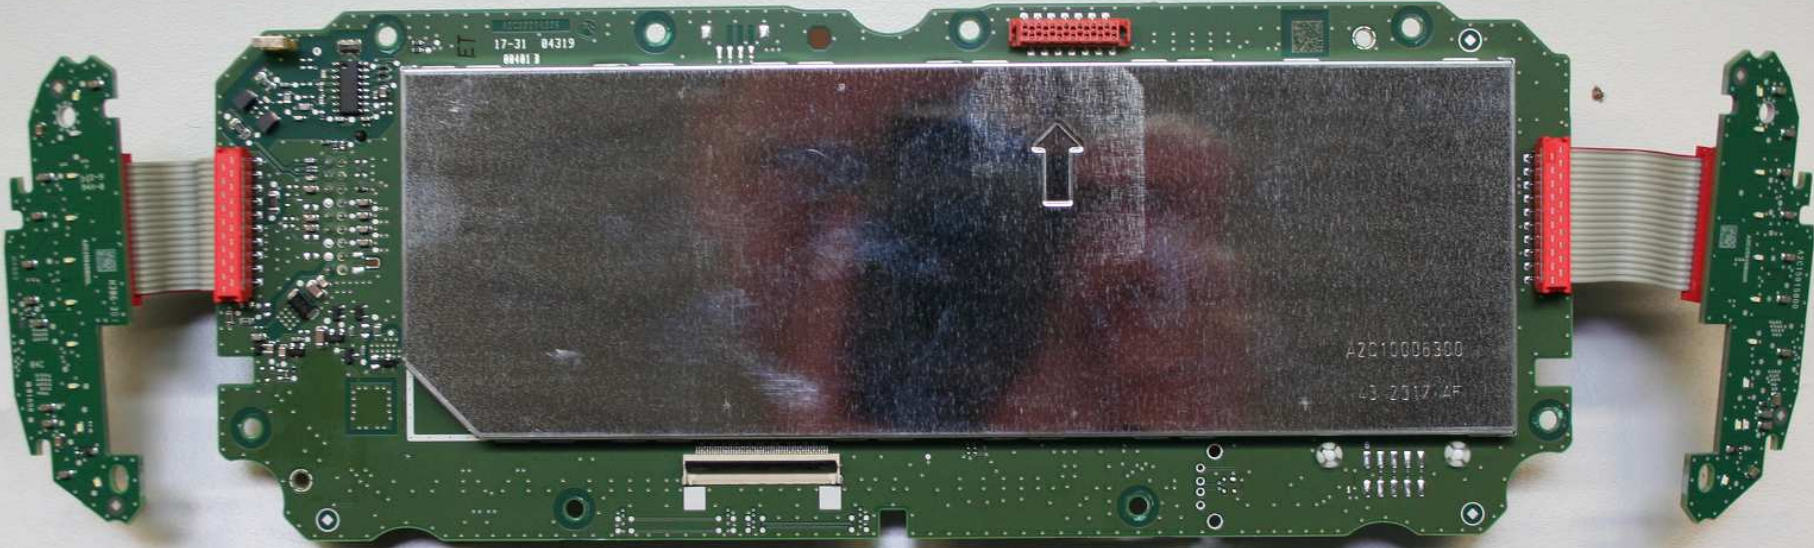

Confidential
Continental Automotive GmbH
VDO - Strasse 1, 64832 Babenhausen
Germany
Model: 17101002

Confidential
Continental Automotive GmbH
VDO Strasse 1, 64832 Babenhausen
Germany
Model: 17101002

Confidential
Continental Automotive GmbH
VDO - Strasse 1, 64832 Babenhausen
Germany
Model: 17101002