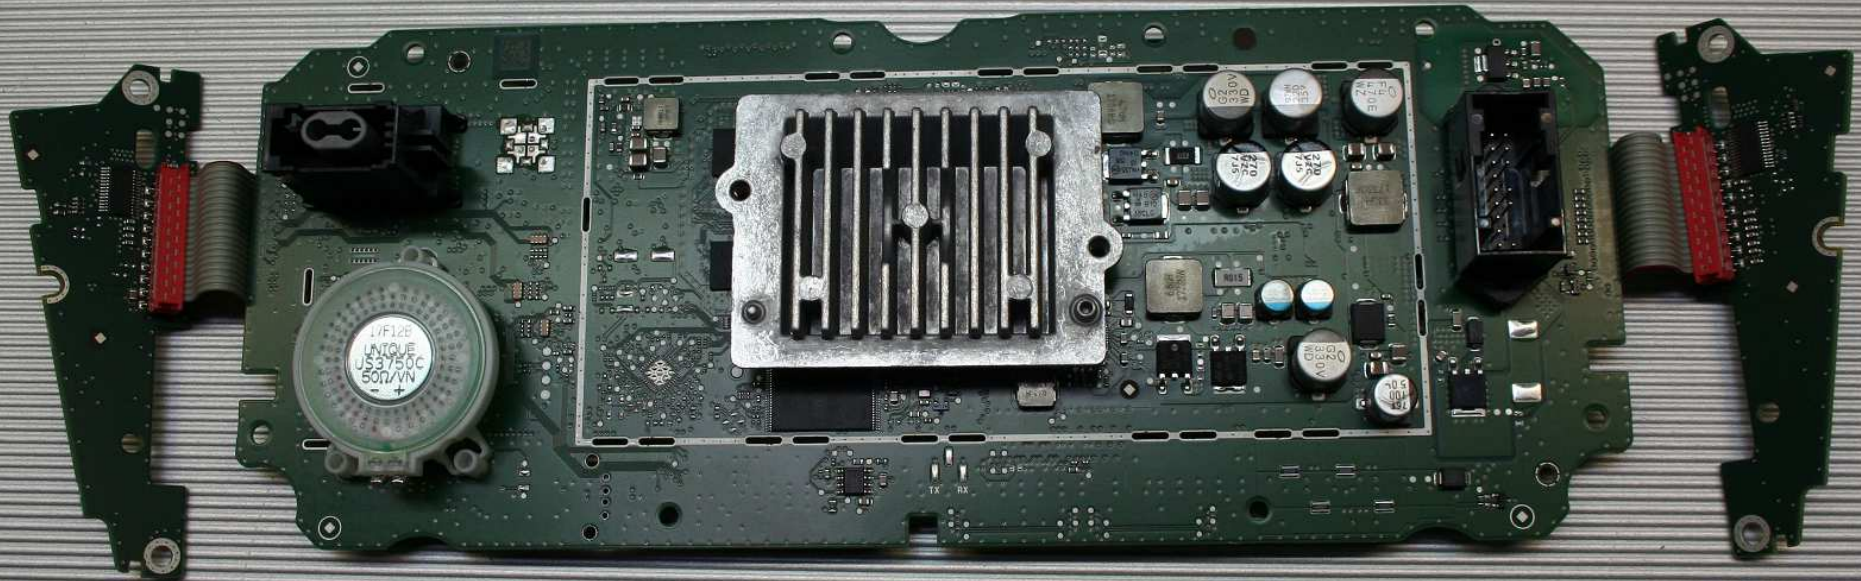

Confidential
Continental Automotive GmbH
VDO - Strasse 1, 64832 Babenhausen
Germany
Model: 17101002

Confidential
Continental Automotive GmbH
VDO Strasse 1, 64832 Babenhausen
Germany
Model: 17101002

Confidential
Continental Automotive GmbH
VDO - Strasse 1, 64832 Babenhausen
Germany
Model: 17101002

Confidential

**Continental Automotive GmbH
VDO Strasse 1, 64832 Babenhausen
Germany
Model: 17101002**