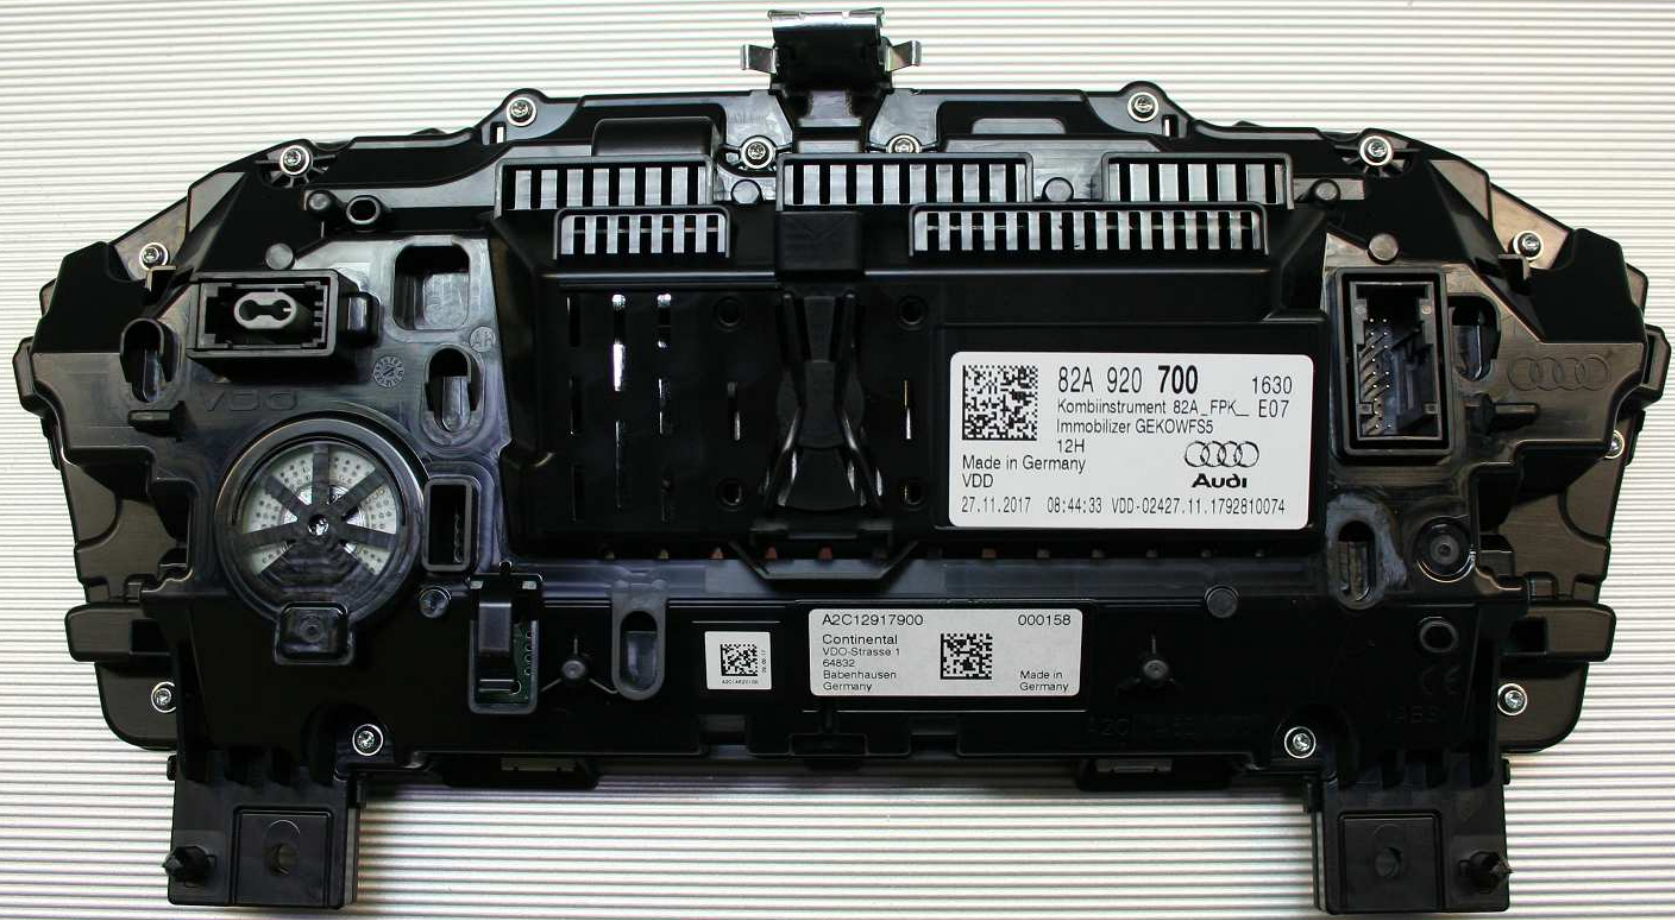

Confidential
Continental Automotive GmbH
VDO Straße 1, 64832 Babenhausen
Germany
Model: 17101002

82A 920 700 1630
Kombiinstrument 82A_FPK_ E07
Immobilizer GEKOWFS5
12H
Made in Germany
VDD
27.11.2017 08:44:33 VDD-02427.11.1792810074

A2C12917900 000158
Continental
VDO-Strasse 1
64832
Babenhausen
Germany
Made in
Germany

Confidential
Continental Automotive GmbH
VDO Straße 1, 64832 Babenhausen
Germany
Model: 17101002

Confidential
Continental Automotive GmbH
VDO Straße 1, 64832 Babenhausen
Germany
Model: 17101002