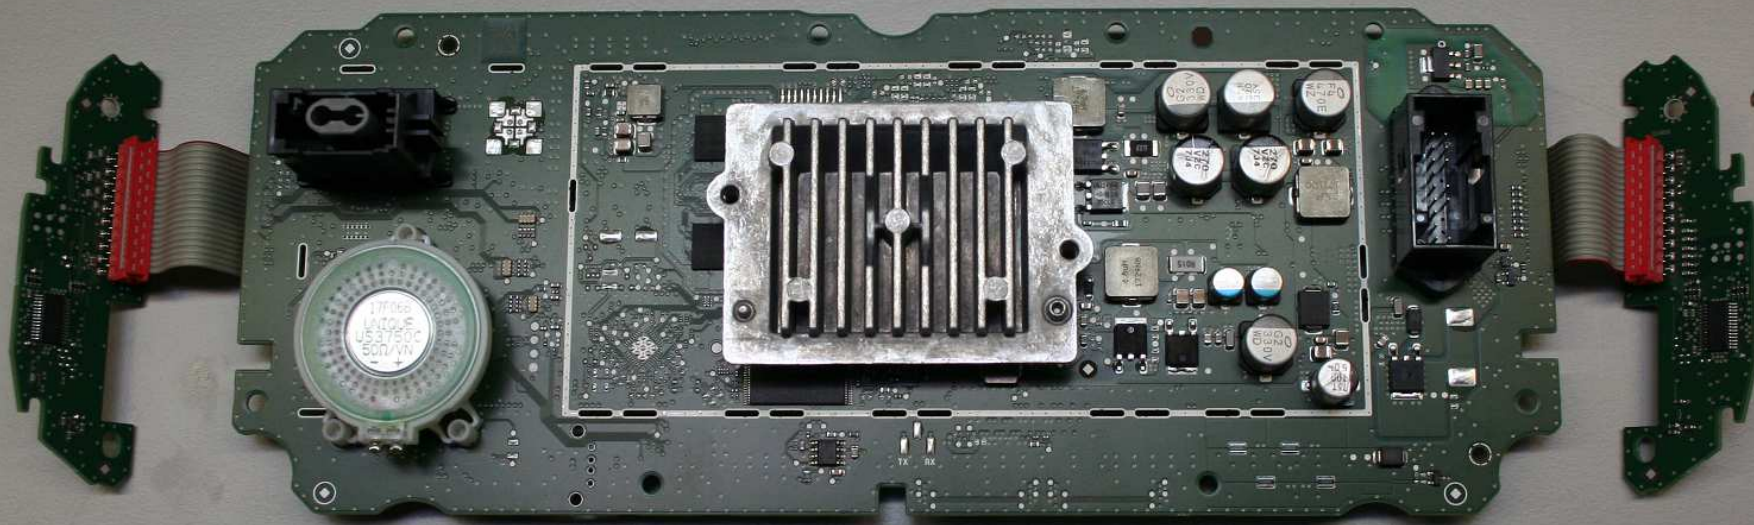

Confidential
Continental Automotive GmbH
VDO - Strasse 1, 64832 Babenheim
Germany
Model: 17101001

Confidential
Continental Automotive GmbH
VDO - Strasse 1, 64832 Babenhausen
Germany
Model: 17101001

Confidential
Continental Automotive GmbH
VDO - Strasse 1, 64832 Babenhausen
Germany
Model: 17101001

Confidential
Continental Automotive GmbH
VDO - Strasse 1, 64832 Babenhausen
Germany
Model: 17101001