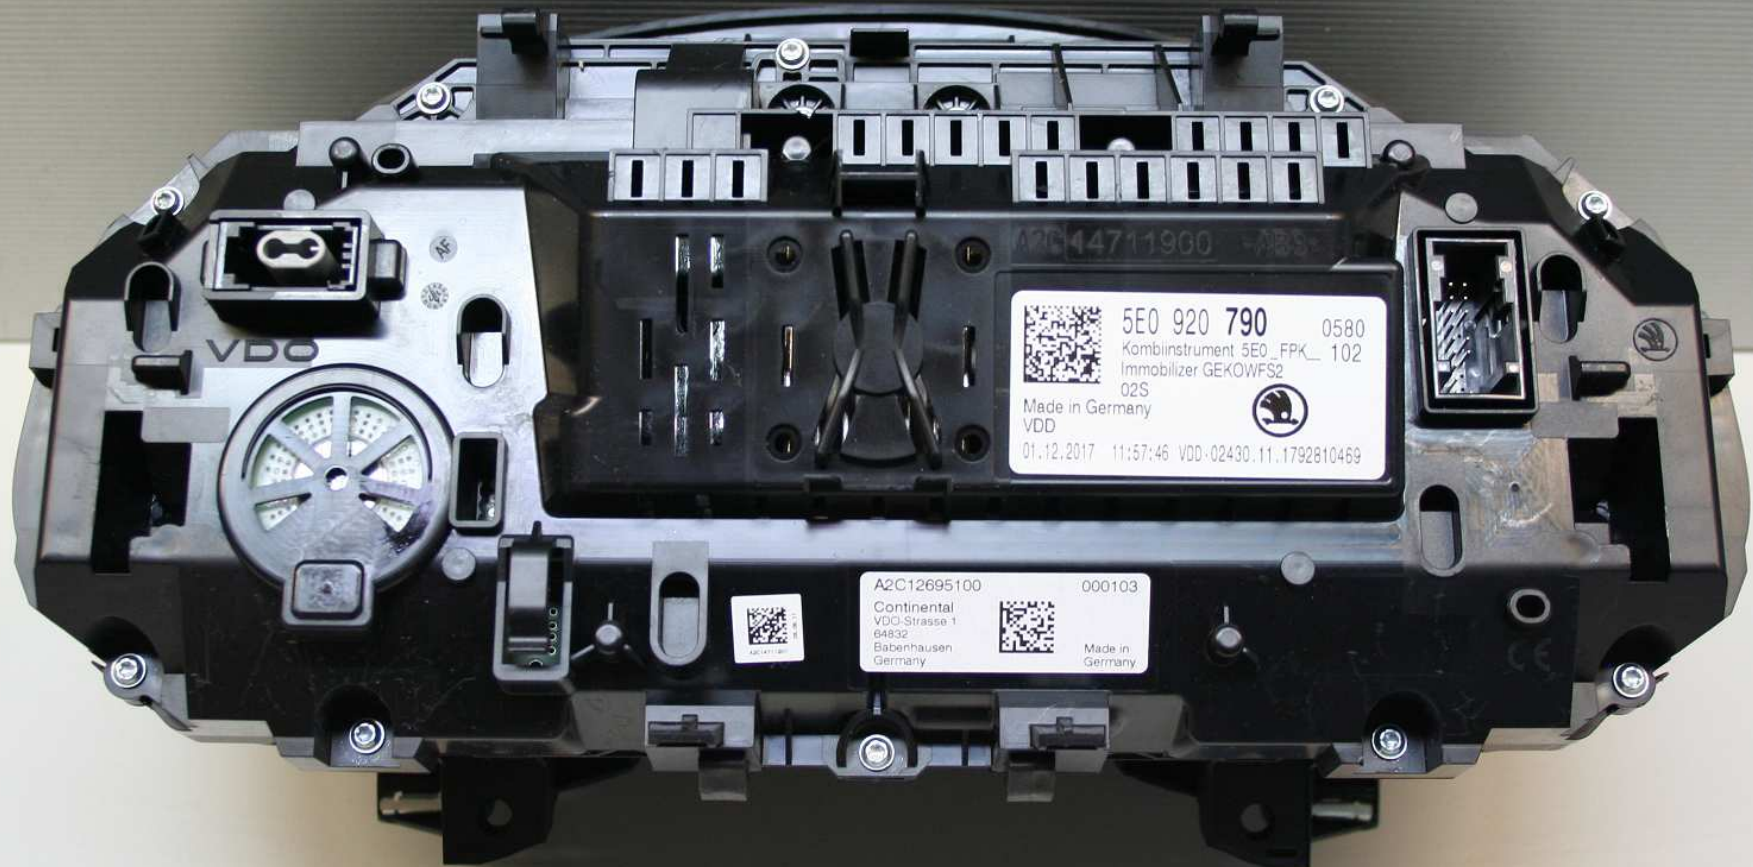

Confidential
Continental Automotive GmbH
VDO - Strasse 1, 64832 Babenhausen
Germany
Model: 17101001

Confidential
Continental Automotive GmbH
VDO - Strasse 1, 64832 Babenhausen
Germany
Model: 17101001

Confidential
Continental Automotive GmbH
VDO - Strasse 1, 64832 Babenhausen
Germany
Model: 17101001