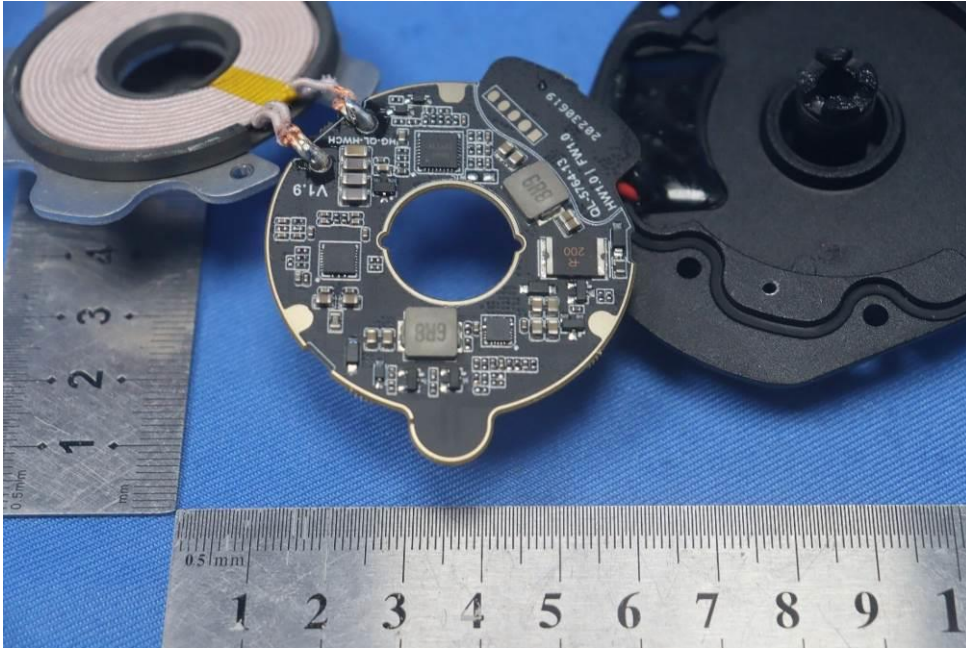

Internal Photos for SZCR2305001701AT

FCC ID: 2AOU9-HWCH

EUT Constructional Details (EUT Photos)

- End of the Appendix -