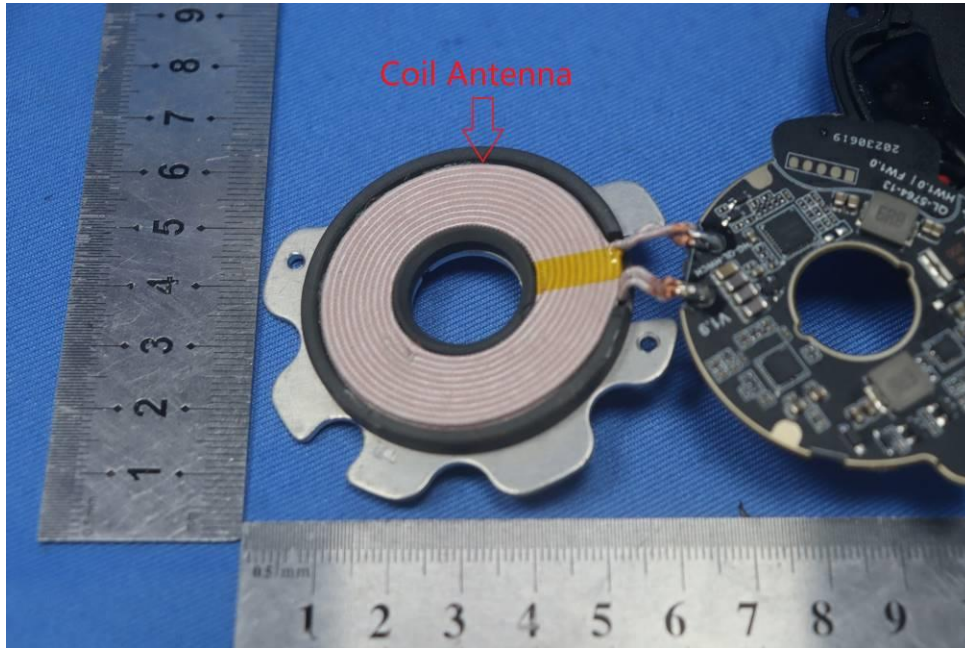

Internal Photos for SZCR2305001701AT

FCC ID: 2AOU9-HWCH

EUT Constructional Details (EUT Photos)

- End of the Appendix -