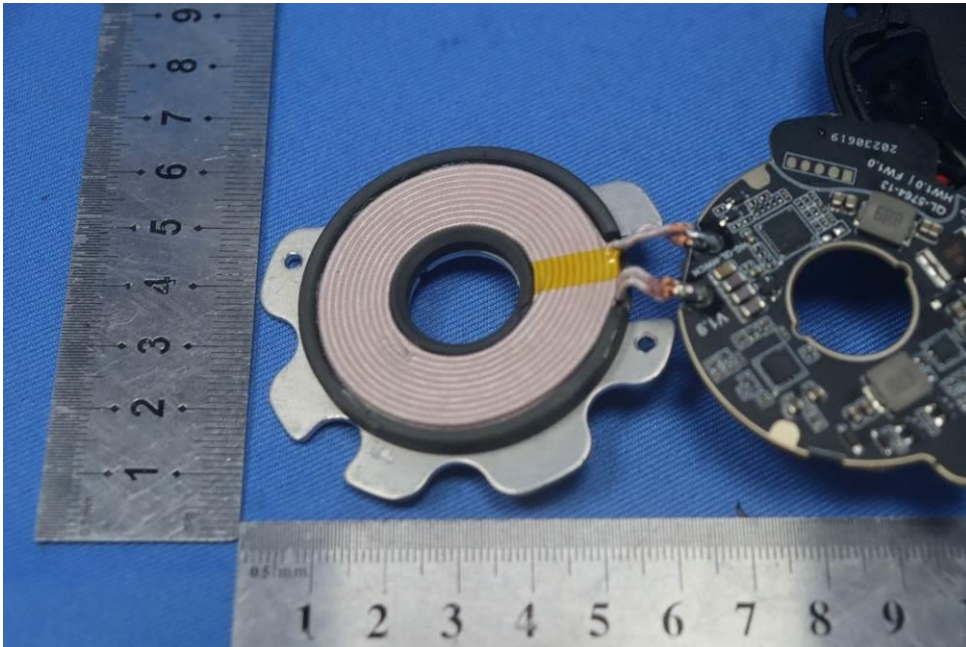

Internal Photos for SZCR2305001701AT

FCC ID: 2AOU9-HWCH

EUT Constructional Details (EUT Photos)

- End of the Appendix -