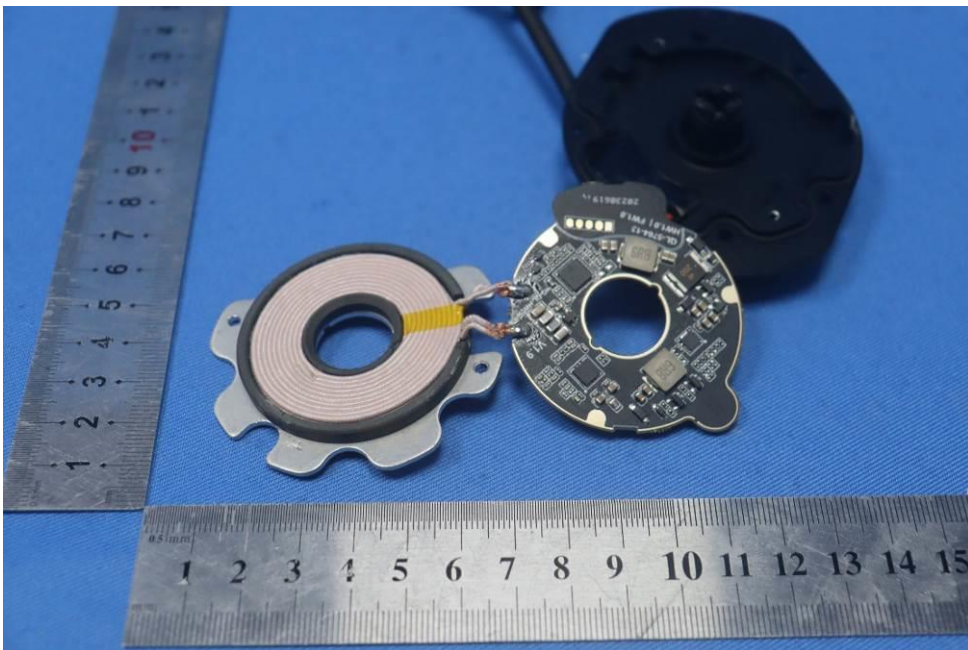

Internal Photos for SZCR2305001701AT

FCC ID: 2AOU9-HWCH

EUT Constructional Details (EUT Photos)

- End of the Appendix -