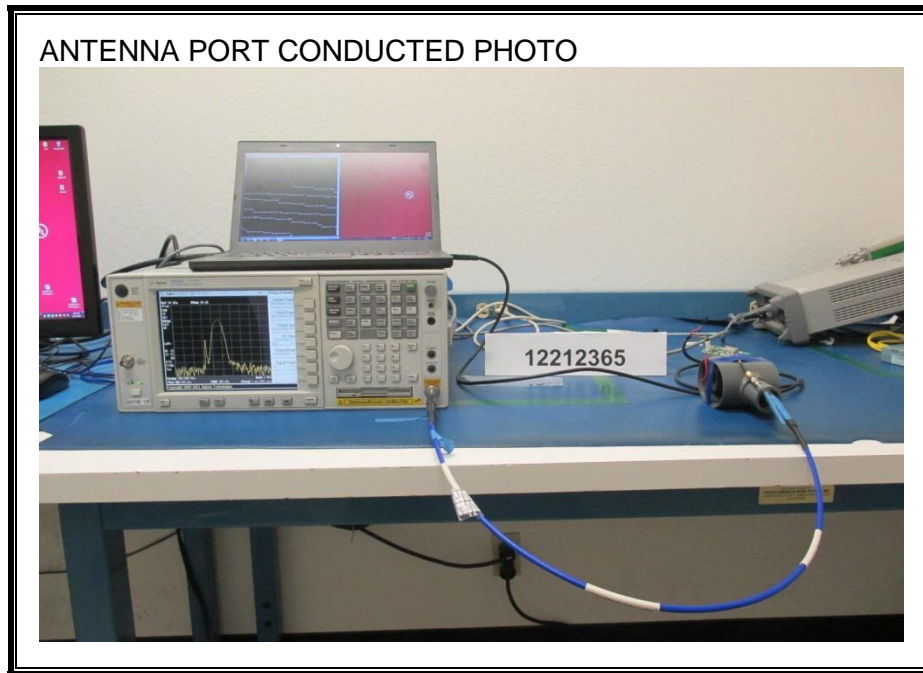

10. SETUP PHOTOS

ANTENNA PORT CONDUCTED RF MEASUREMENT SETUP

RADIATED RF MEASUREMENT SETUP

BELOW 30MHz (FRONT)

BELOW 30MHz (BACK)

BELOW 1GHz (FRONT)

BELOW 1GHz (BACK)

ABOVE 1GHz (FRONT)