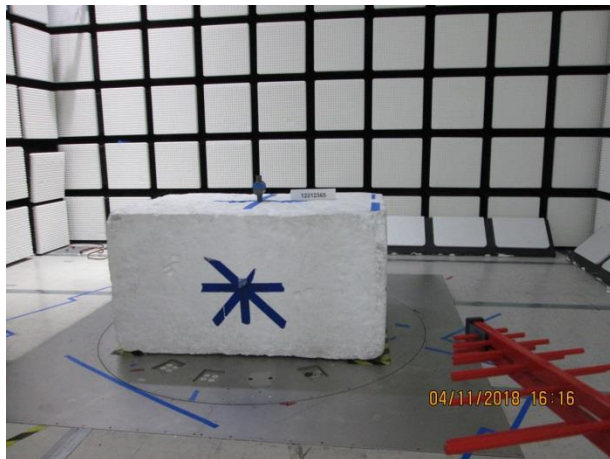

10. SETUP PHOTOS

ANTENNA PORT CONDUCTED RF MEASUREMENT SETUP

RADIATED RF MEASUREMENT SETUP

BELOW 30MHz (FRONT)

BELOW 30MHz (BACK)

BELOW 1GHz (FRONT)

BELOW 1GHz (BACK)

ABOVE 1GHz (FRONT)