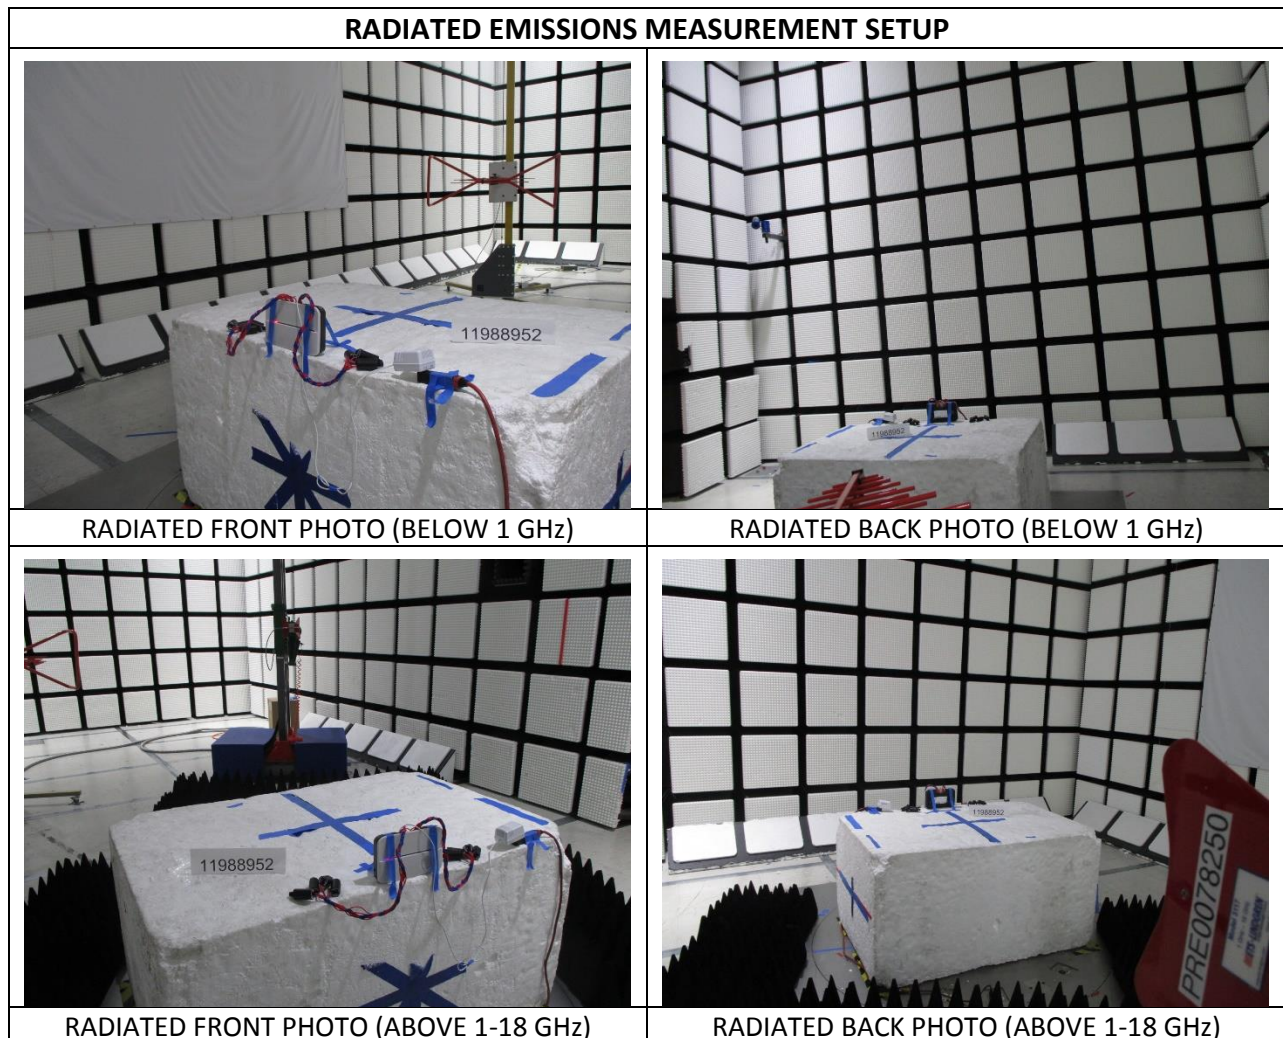

8. SETUP PHOTOS

Sync and charging Mode 8 ZONE

POWERLINE CONDUCTED EMISSIONS MEASUREMENT SETUP

LINE CONDUCTED FRONT PHOTO

LINE CONDUCTED SIDE VIEW PHOTO

Sync and charging Mode 16 ZONE

RADIATED EMISSIONS MEASUREMENT SETUP

RADIATED FRONT PHOTO (BELOW 1 GHz)

RADIATED BACK PHOTO (BELOW 1 GHz)

RADIATED FRONT PHOTO (ABOVE 1-18 GHz)

RADIATED BACK PHOTO (ABOVE 1-18 GHz)

POWERLINE CONDUCTED EMISSIONS MEASUREMENT SETUP

LINE CONDUCTED FRONT PHOTO

LINE CONDUCTED SIDE VIEW PHOTO

END OF REPORT