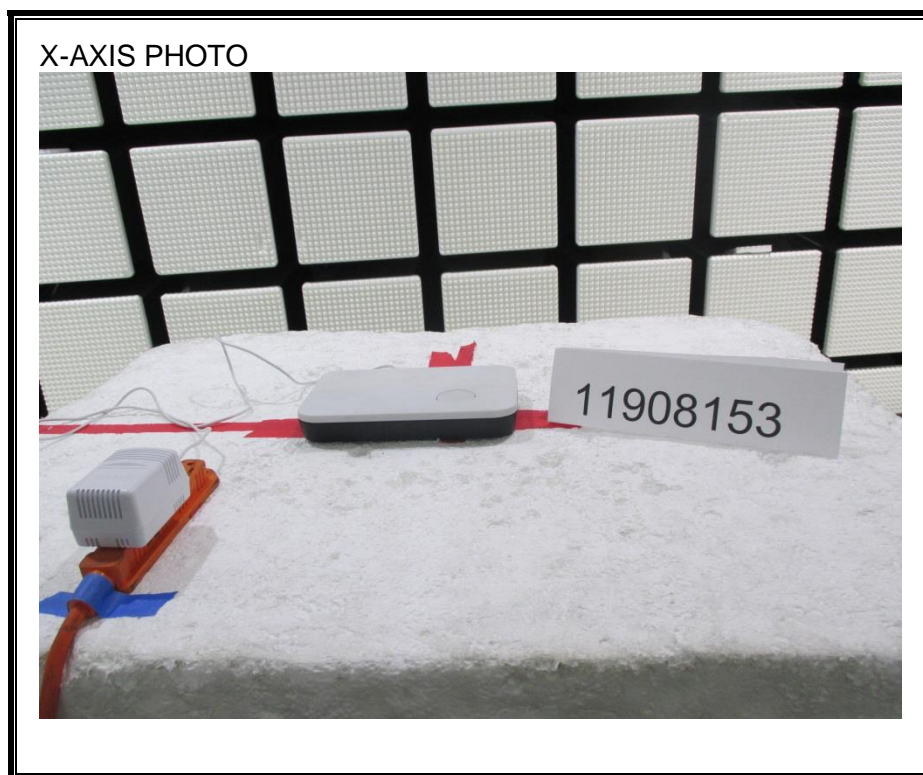

11. SETUP PHOTOS

ANTENNA PORT CONDUCTED RF MEASUREMENT SETUP

RADIATED RF MEASUREMENT SETUP (BELOW 1 GHz)

RADIATED RF MEASUREMENT SETUP (ABOVE 1 GHz)

RADIATED RF MEASUREMENT SETUP FOR PORTABLE CONFIGURATION

AC LINE CONDUCTED EMISSIONS MEASUREMENT SETUP

END OF REPORT

Page 265 of 265