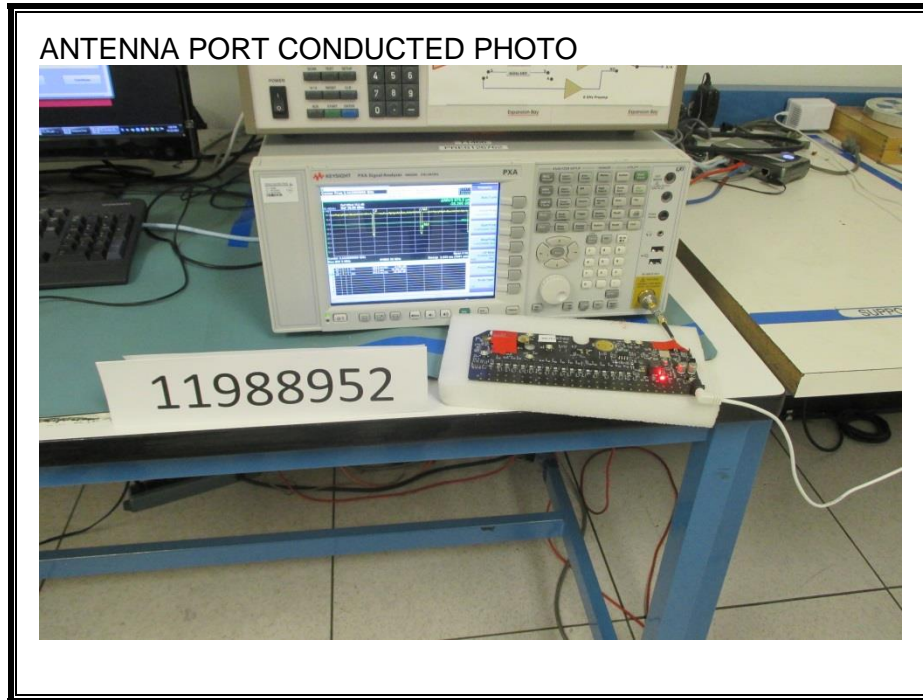

11. SETUP PHOTOS

ANTENNA PORT CONDUCTED RF MEASUREMENT SETUP

RADIATED RF MEASUREMENT SETUP (BELOW 1 GHz)

RADIATED RF MEASUREMENT SETUP (ABOVE 1 GHz)

RADIATED RF MEASUREMENT SETUP FOR PORTABLE CONFIGURATION

AC LINE CONDUCTED EMISSIONS MEASUREMENT SETUP

END OF REPORT

Page 265 of 265