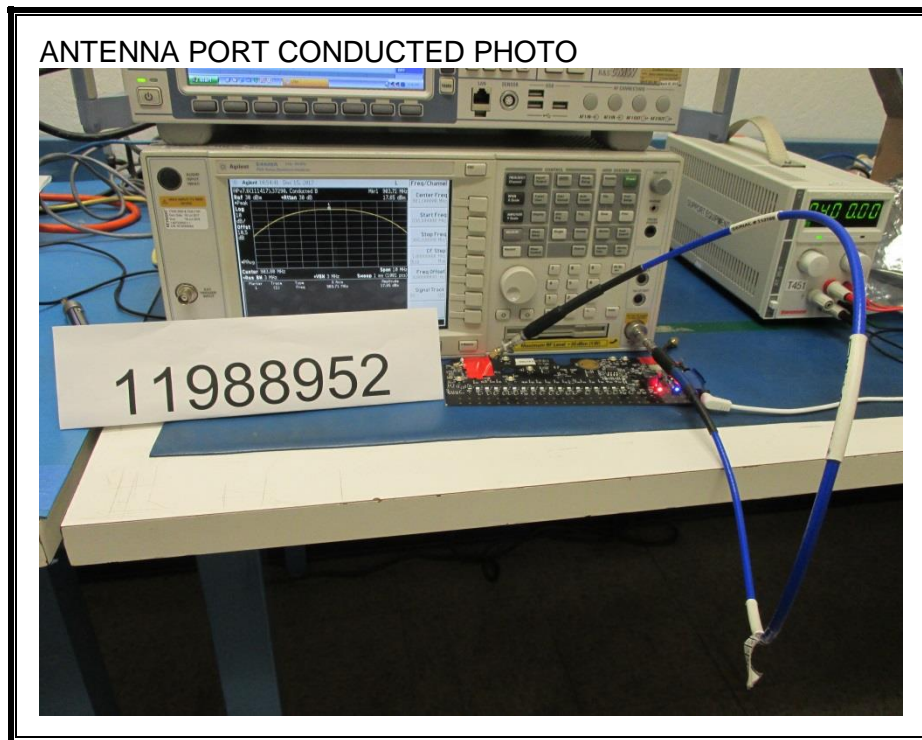

11. SETUP PHOTOS

ANTENNA PORT CONDUCTED RF MEASUREMENT SETUP

RADIATED RF MEASUREMENT SETUP (BELOW 1 GHz)

RADIATED RF MEASUREMENT SETUP (ABOVE 1 GHz)

RADIATED RF MEASUREMENT SETUP FOR PORTABLE CONFIGURATION

AC LINE CONDUCTED EMISSIONS MEASUREMENT SETUP

END OF REPORT