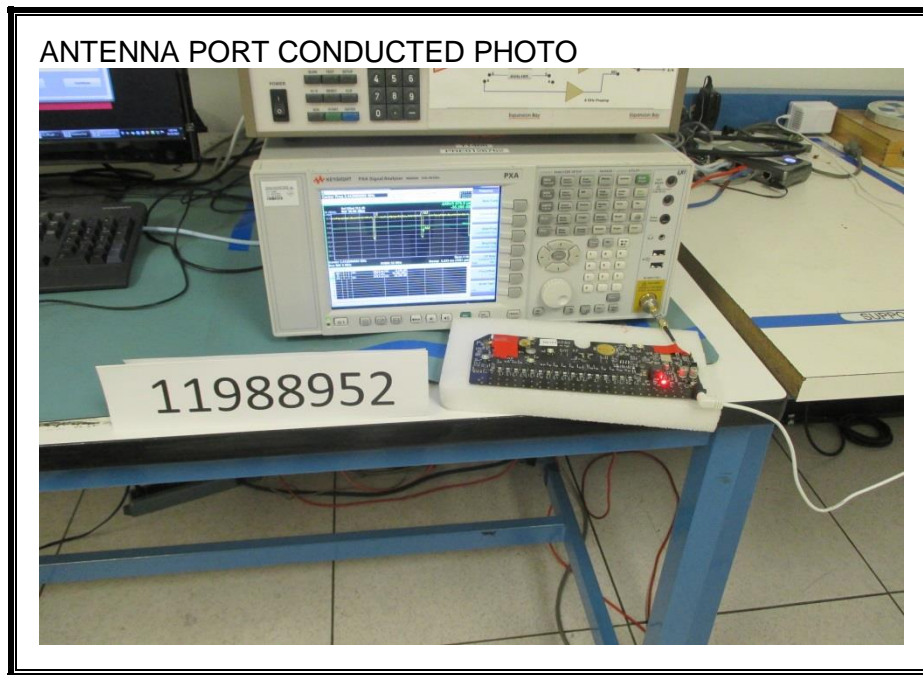

### ANTENNA PORT CONDUCTED RF MEASUREMENT SETUP

**RADIATED RF MEASUREMENT SETUP (BELOW 1 GHz)**

**RADIATED RF MEASUREMENT SETUP (ABOVE 1 GHz)**

**RADIATED RF MEASUREMENT SETUP FOR PORTABLE CONFIGURATION**

**AC LINE CONDUCTED EMISSIONS MEASUREMENT SETUP**

**END OF REPORT**