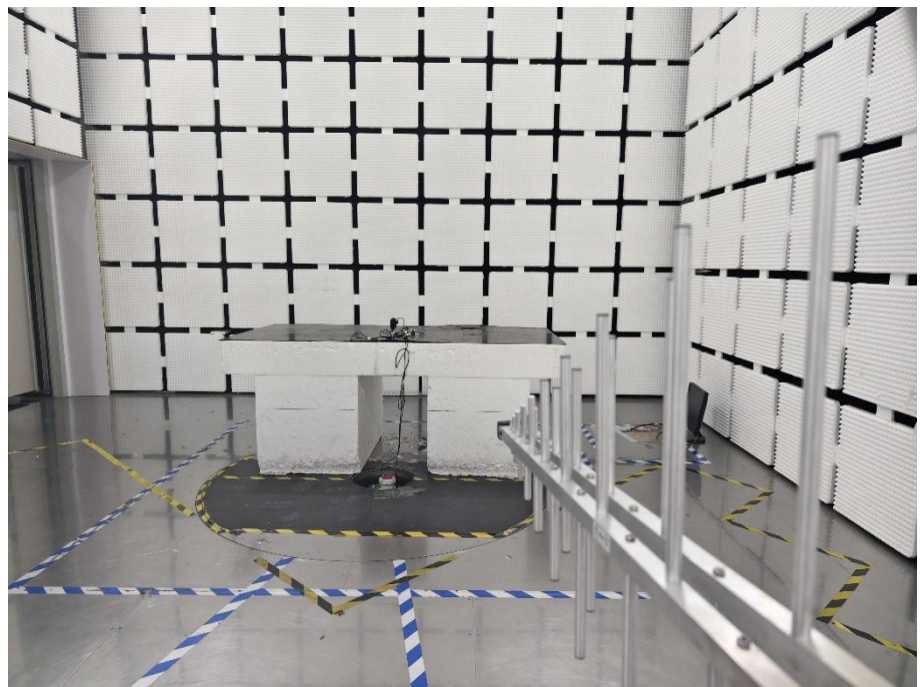

EXHIBIT 4 - TEST SETUP PHOTOGRAPHS

Radiation Emission Test Setup (Below 30MHz)

Radiation Emission Test Setup (30MHz to 1GHz)

Radiation Emission Test Setup (1GHz to 18GHz)

Radiation Emission Test Setup (Above 18GHz)