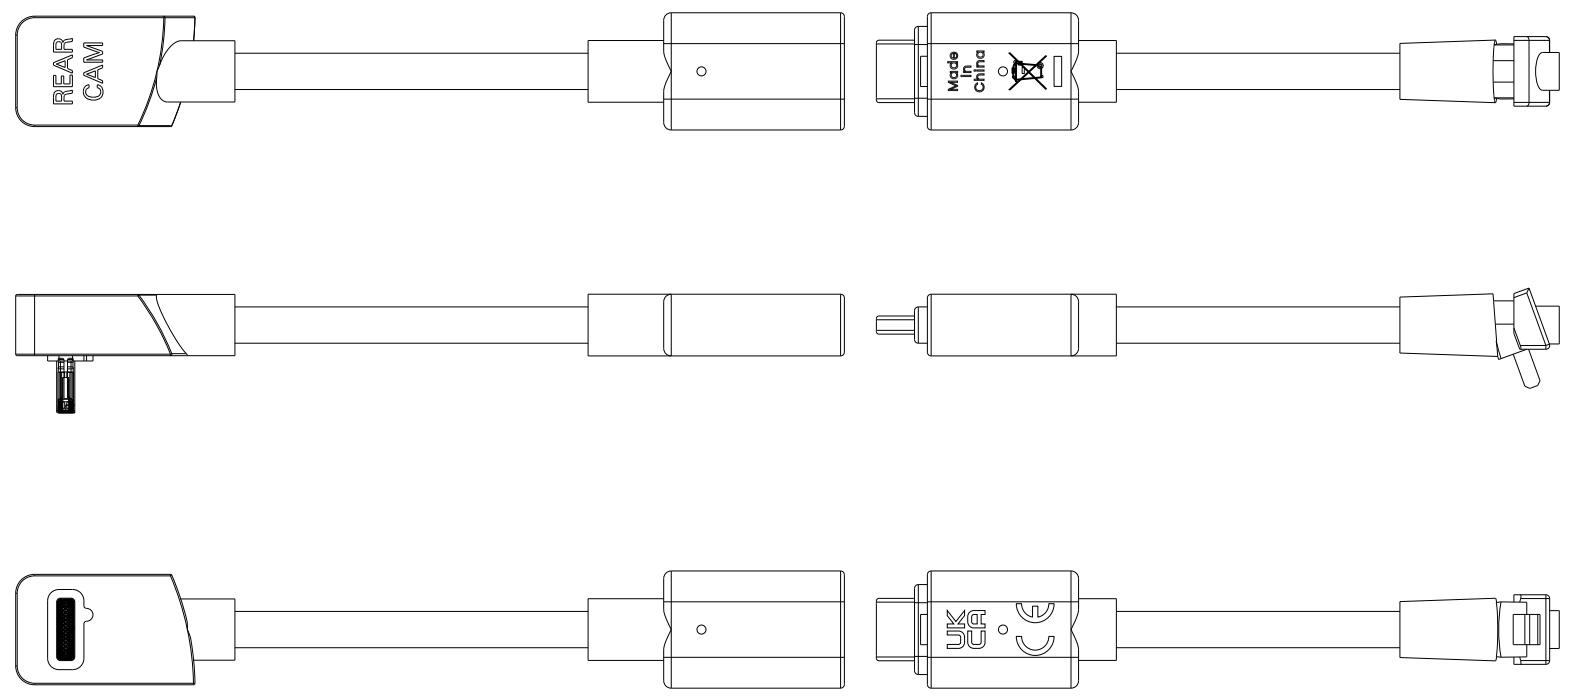

COMPLIANCE MARKS:
 FCC-ID: 2AOT9-NBIQRWC
 IC: 28201-NBIQRWC
 Poppins Logo 5pt

REV No.	REVISION RECORD	DATE	REVR.
R1.9	INITIAL DRAWING	04.01.2023	DM

FCC-ID: 2AOT9-NBIQRWC
 IC: 28201-NBIQRWC
 Nextbase UK, SE1 8NW
 Poppins (regular) 5pt

KEY	FINISH	PROCESS
	CLEAR	MATERIAL
	MOLDED	TOOLING
	GREY	LASER ETCH
	CLEAR 300A-110	SILKSCREEN
	PT 427C (GREY)	SILKSCREEN
	PT COOL GREY 8C	SILKSCREEN
	PT 000C (WHITE)	SILKSCREEN
	PT 649C (SILVER)	SILKSCREEN
	PT COOL GREY 6C	SILKSCREEN
	PT BLACK	SILKSCREEN
	PT COOL GREY 7C	SILKSCREEN
	PT 485C (RED)	SILKSCREEN
	PT 877C (SILVER)	SILKSCREEN
KEY	COLOUR	APPLICATION

COMPLIANCE MARKS:
 FCC-ID: 2AOT9-NBIQRWC
 IC: 28201-NBIQRWC
 Poppins Logo 5pt

REV No.	REVISION RECORD	DATE	REVR.
R1.9	INITIAL DRAWING	04.01.2023	DM

Notes:
 1) REAR CAM, WEEE, CE, UK CA, Made in China compliance marks to be added to the molded connectors