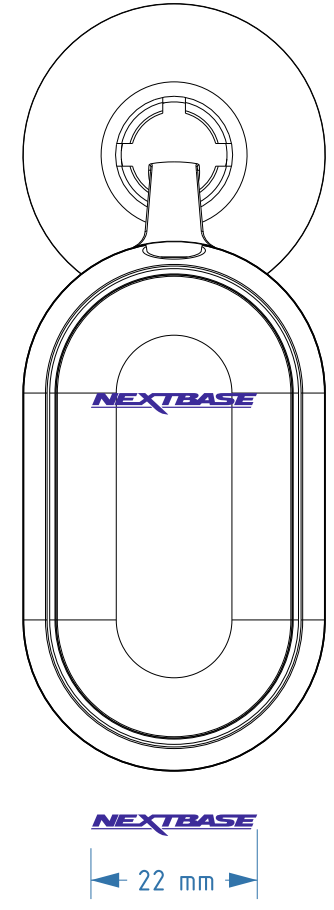

COMPLIANCE MARKS:
 FCC-ID: 2AOT9-NBIQRWC
 IC: 28201-NBIQRWC
 Poppins Logo 5pt

REV No.	REVISION RECORD	DATE	REVR.
R1.9	INITIAL DRAWING	04.01.2023	DM

FCC-ID: 2AOT9-NBIQRWC
 IC: 28201-NBIQRWC
 Nextbase UK, SE1 8NW
 Poppins (regular) 5pt

KEY	FINISH	PROCESS
	CLEAR	MATERIAL
	MOLDED	TOOLING
	GREY	LASER ETCH
	CLEAR 300A-110	SILKSCREEN
	PT 427C (GREY)	SILKSCREEN
	PT COOL GREY 8C	SILKSCREEN
	PT 000C (WHITE)	SILKSCREEN
	PT 649C (SILVER)	SILKSCREEN
	PT COOL GREY 6C	SILKSCREEN
	PT BLACK	SILKSCREEN
	PT COOL GREY 7C	SILKSCREEN
	PT 485C (RED)	SILKSCREEN
	PT 877C (SILVER)	SILKSCREEN
KEY	COLOUR	APPLICATION

SERIAL NUMBER FORMAT:
 2202040002
 22 = YEAR
 02 = WEEK
 04 = MODEL (01=1KEU,02=2KEU,03=4KEU,04=1KUS,05=2KUS,06=4KUS,07=RWC)
 0002 = NUMBER
 2202040002 15MM X 2.5MM

DRAWING TYPE	PRODUCT MARKINGS	DRAWING No.	NBIQRWC-R1		
NEXTBASE PART No.	NBIQRWC	DRAWN BY	D MOORE 04/01/2023		
NEXTBASE PART NAME	4G REAR WINDOW CAMERA	CHECKED BY			
BRANDING	NEXTBASE	APPROVED BY			
CUSTOMER	NEXTBASE	ECN No.	N/A		
SHEET: 1 of 1		SCALE	1 : 1	MASS	###g
PRODUCT ENVIRONMENTAL STANDARD: ROHS2		SIZE	A3	MASS TOL.	±#g
TOLERANCES UNLESS OTHERWISE SPECIFIED X=±0.5 .XX=±0.01 .X=±0.1 .XXX=±0.005 ANGLE=±0.1		 3RD ANGLE PROJECTION		Portable Multimedia Limited T/A Nextbase Registered office: Floor 6, 230 Blackfriars Road, London, SE1 8NW, United Kingdom Registration: 04038169	

COMPLIANCE MARKS:
 FCC-ID: 2AOT9-NBIQRWC
 IC: 28201-NBIQRWC
 Poppins Logo 5pt

REV No.	REVISION RECORD	DATE	REVR.
R1.9	INITIAL DRAWING	04.01.2023	DM

Notes:
 1) REAR CAM, WEEE, CE, UK CA, Made in China compliance marks to be added to the molded connectors