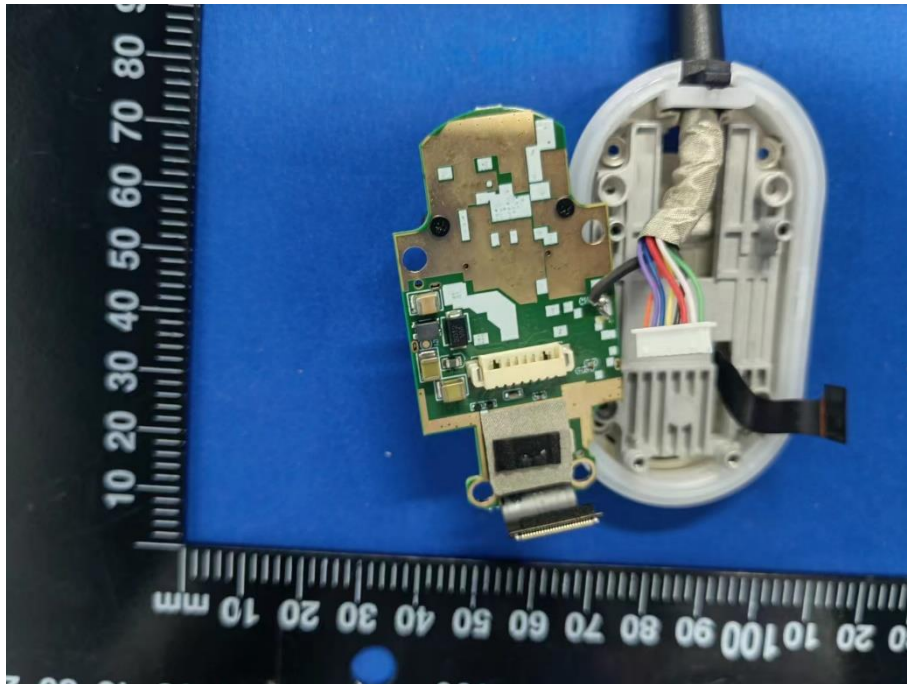

EUT INTERNAL PHOTOS

Model: NBIQRWC

EUT UNCOVER VIEW

EUT UNCOVER VIEW

EUT UNCOVER VIEW

MAIN BOARD TOP VIEW 1 (WITH SHIELDING)

MAIN BOARD REAR VIEW 1 (WITH SHIELDING)

MAIN BOARD TOP VIEW 1 (WITHOUT SHIELDING)

MAIN BOARD REAR VIEW 1 (WITHOUT SHIELDING)

MAIN BOARD TOP VIEW 2

MAIN BOARD REAR VIEW 2

MAIN BOARD TOP VIEW 3 (WITH SHIELDING)

MAIN BOARD REAR VIEW 3 (WITH SHIELDING)

MAIN BOARD TOP VIEW 3 (WITHOUT SHIELDING)

MAIN BOARD REAR VIEW 3 (WITHOUT SHIELDING)

ANTENNA