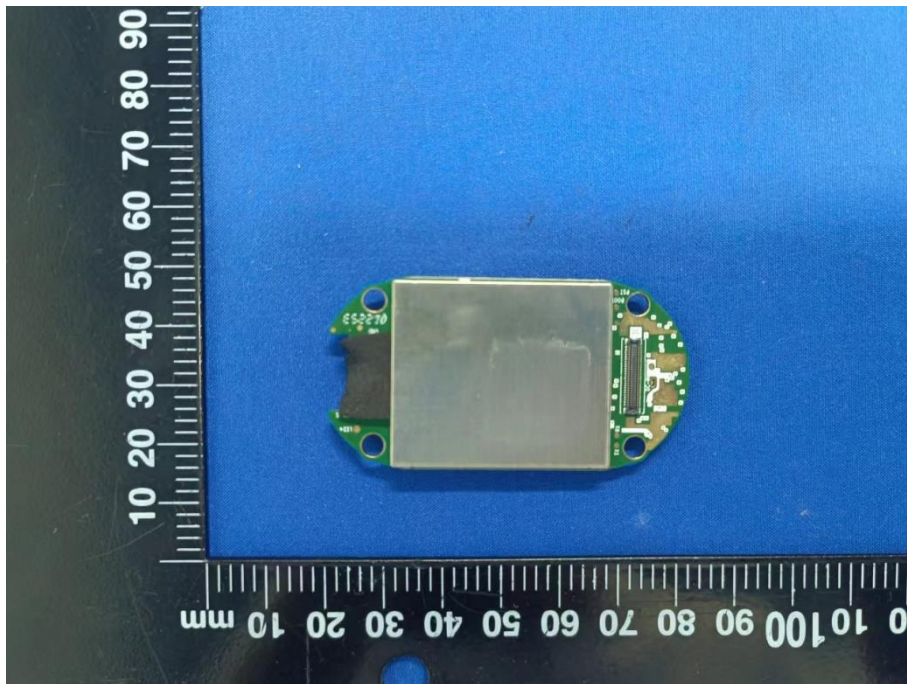

EUT INTERNAL PHOTOS

Model: NBIQRWC

EUT UNCOVER VIEW

EUT UNCOVER VIEW

EUT UNCOVER VIEW

MAIN BOARD TOP VIEW 1 (WITH SHIELDING)

MAIN BOARD REAR VIEW 1 (WITH SHIELDING)

MAIN BOARD TOP VIEW 1 (WITHOUT SHIELDING)

MAIN BOARD REAR VIEW 1 (WITHOUT SHIELDING)

MAIN BOARD TOP VIEW 2

MAIN BOARD REAR VIEW 2

MAIN BOARD TOP VIEW 3 (WITH SHIELDING)

MAIN BOARD REAR VIEW 3 (WITH SHIELDING)

MAIN BOARD TOP VIEW 3 (WITHOUT SHIELDING)