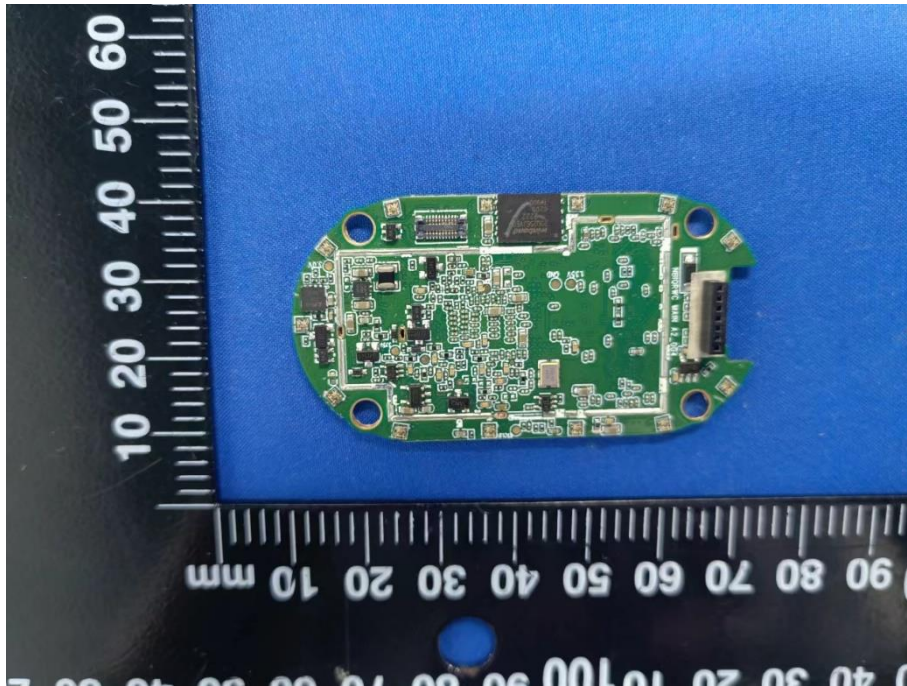

EUT INTERNAL PHOTOS

Model: NBIQRWC

EUT UNCOVER VIEW

EUT UNCOVER VIEW

EUT UNCOVER VIEW

MAIN BOARD TOP VIEW 1 (WITH SHIELDING)

MAIN BOARD REAR VIEW 1 (WITH SHIELDING)

MAIN BOARD TOP VIEW 1 (WITHOUT SHIELDING)

MAIN BOARD REAR VIEW 1 (WITHOUT SHIELDING)

MAIN BOARD TOP VIEW 2

MAIN BOARD REAR VIEW 2

MAIN BOARD TOP VIEW 3 (WITH SHIELDING)

MAIN BOARD REAR VIEW 3 (WITH SHIELDING)

MAIN BOARD TOP VIEW 3 (WITHOUT SHIELDING)

MAIN BOARD REAR VIEW 3 (WITHOUT SHIELDING)

ANTENNA