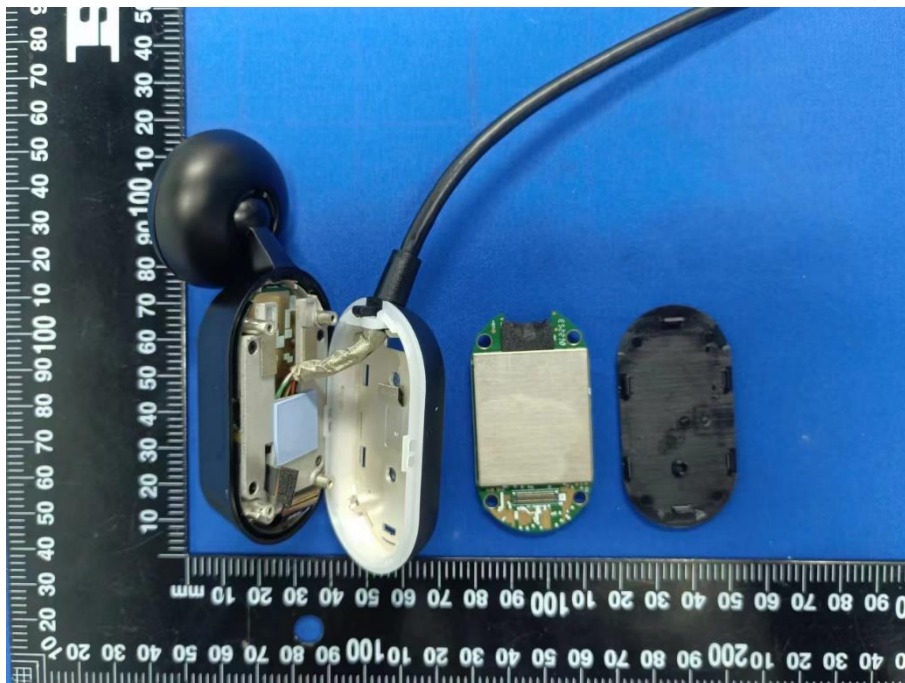

EUT INTERNAL PHOTOS

Model: NBIQRWC

EUT UNCOVER VIEW

EUT UNCOVER VIEW

EUT UNCOVER VIEW

MAIN BOARD TOP VIEW 1 (WITH SHIELDING)

MAIN BOARD REAR VIEW 1 (WITH SHIELDING)

MAIN BOARD TOP VIEW 1 (WITHOUT SHIELDING)

MAIN BOARD REAR VIEW 1 (WITHOUT SHIELDING)

MAIN BOARD TOP VIEW 2

MAIN BOARD REAR VIEW 2

MAIN BOARD TOP VIEW 3 (WITH SHIELDING)

MAIN BOARD REAR VIEW 3 (WITH SHIELDING)

MAIN BOARD TOP VIEW 3 (WITHOUT SHIELDING)

MAIN BOARD REAR VIEW 3 (WITHOUT SHIELDING)

ANTENNA