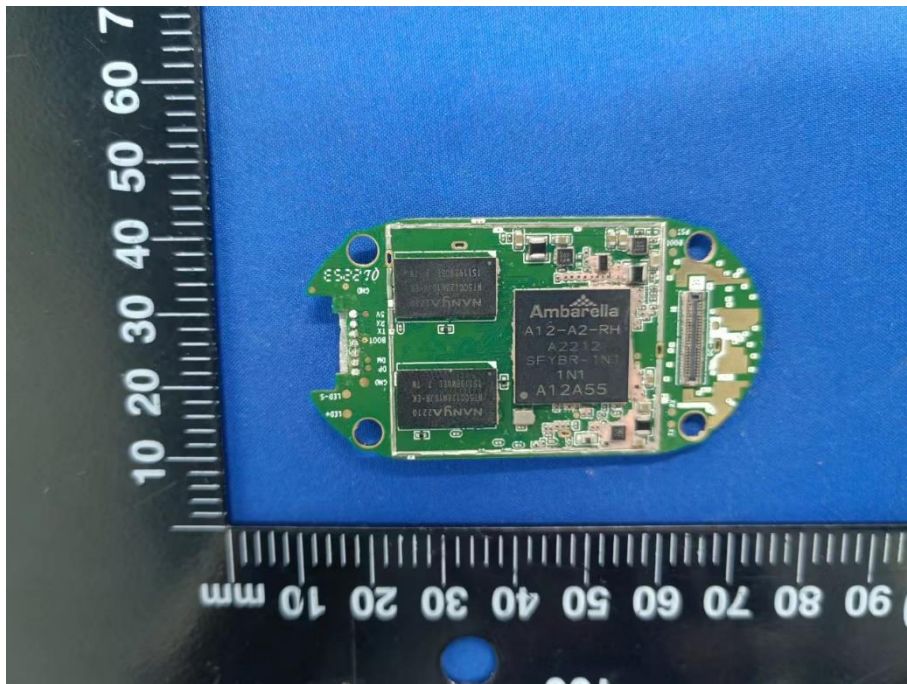

EUT INTERNAL PHOTOS

Model: NBIQRWC

EUT UNCOVER VIEW

EUT UNCOVER VIEW

EUT UNCOVER VIEW

MAIN BOARD TOP VIEW 1 (WITH SHIELDING)

MAIN BOARD REAR VIEW 1 (WITH SHIELDING)

MAIN BOARD TOP VIEW 1 (WITHOUT SHIELDING)

MAIN BOARD REAR VIEW 1 (WITHOUT SHIELDING)

MAIN BOARD TOP VIEW 2

MAIN BOARD REAR VIEW 2

MAIN BOARD TOP VIEW 3 (WITH SHIELDING)

MAIN BOARD REAR VIEW 3 (WITH SHIELDING)

MAIN BOARD TOP VIEW 3 (WITHOUT SHIELDING)