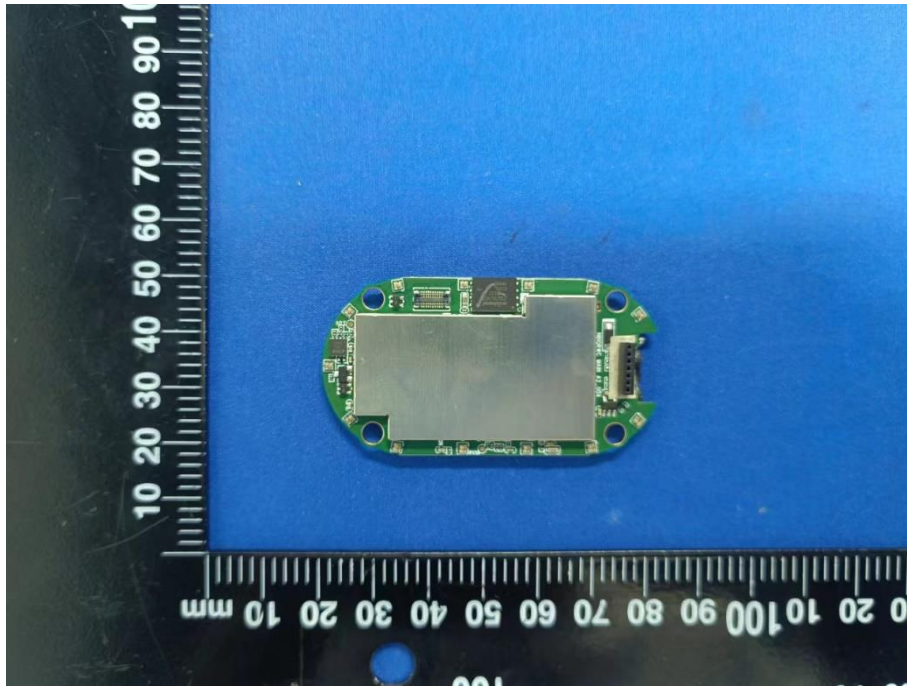

EUT INTERNAL PHOTOS

Model: NBIQRWC

EUT UNCOVER VIEW

EUT UNCOVER VIEW

EUT UNCOVER VIEW

MAIN BOARD TOP VIEW 1 (WITH SHIELDING)

MAIN BOARD REAR VIEW 1 (WITH SHIELDING)

MAIN BOARD TOP VIEW 1 (WITHOUT SHIELDING)

MAIN BOARD REAR VIEW 1 (WITHOUT SHIELDING)

MAIN BOARD TOP VIEW 2

MAIN BOARD REAR VIEW 2

MAIN BOARD TOP VIEW 3 (WITH SHIELDING)

MAIN BOARD REAR VIEW 3 (WITH SHIELDING)

MAIN BOARD TOP VIEW 3 (WITHOUT SHIELDING)