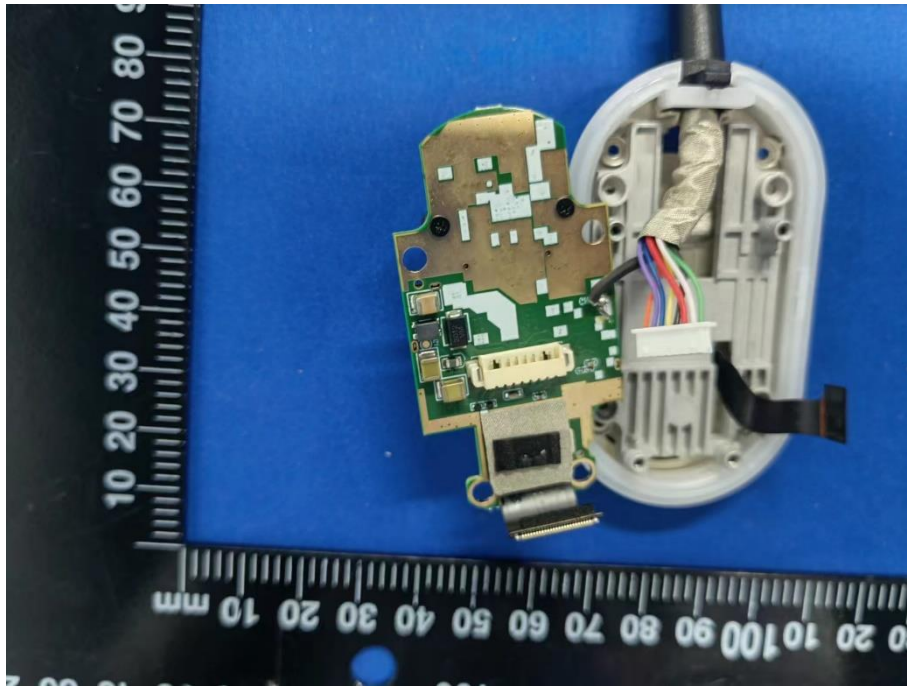

EUT INTERNAL PHOTOS

Model: NBIQRWC

EUT UNCOVER VIEW

EUT UNCOVER VIEW

EUT UNCOVER VIEW

MAIN BOARD TOP VIEW 1 (WITH SHIELDING)

MAIN BOARD REAR VIEW 1 (WITH SHIELDING)

MAIN BOARD TOP VIEW 1 (WITHOUT SHIELDING)

MAIN BOARD REAR VIEW 1 (WITHOUT SHIELDING)

MAIN BOARD TOP VIEW 2

MAIN BOARD REAR VIEW 2

MAIN BOARD TOP VIEW 3 (WITH SHIELDING)

MAIN BOARD REAR VIEW 3 (WITH SHIELDING)

MAIN BOARD TOP VIEW 3 (WITHOUT SHIELDING)

MAIN BOARD REAR VIEW 3 (WITHOUT SHIELDING)

ANTENNA