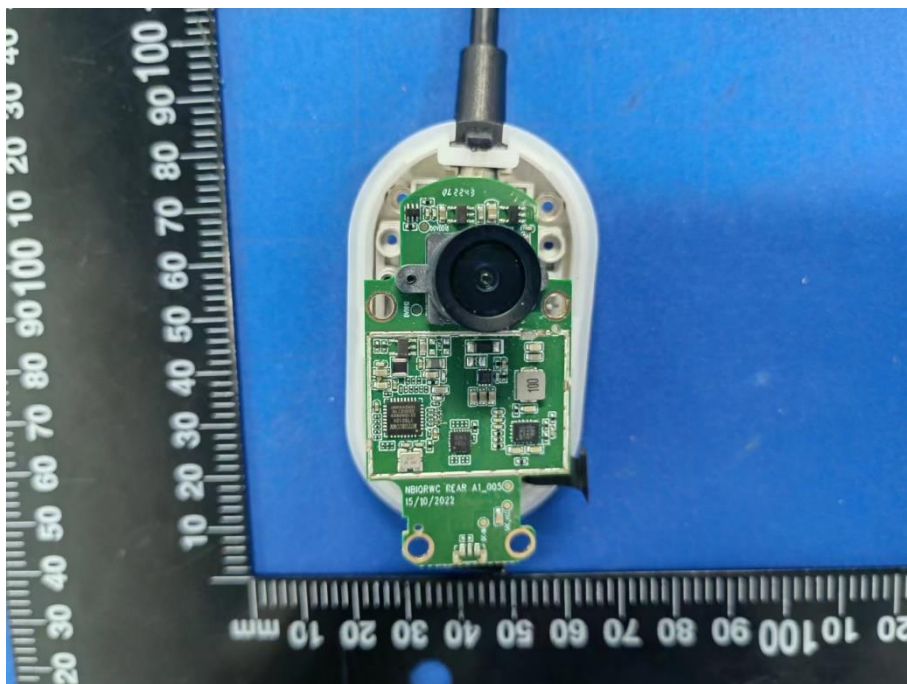

EUT INTERNAL PHOTOS

Model: NBIQRWC

EUT UNCOVER VIEW

EUT UNCOVER VIEW

EUT UNCOVER VIEW

MAIN BOARD TOP VIEW 1 (WITH SHIELDING)

MAIN BOARD REAR VIEW 1 (WITH SHIELDING)

MAIN BOARD TOP VIEW 1 (WITHOUT SHIELDING)

MAIN BOARD REAR VIEW 1 (WITHOUT SHIELDING)

MAIN BOARD TOP VIEW 2

MAIN BOARD REAR VIEW 2

MAIN BOARD TOP VIEW 3 (WITH SHIELDING)

MAIN BOARD REAR VIEW 3 (WITH SHIELDING)

MAIN BOARD TOP VIEW 3 (WITHOUT SHIELDING)

MAIN BOARD REAR VIEW 3 (WITHOUT SHIELDING)

ANTENNA