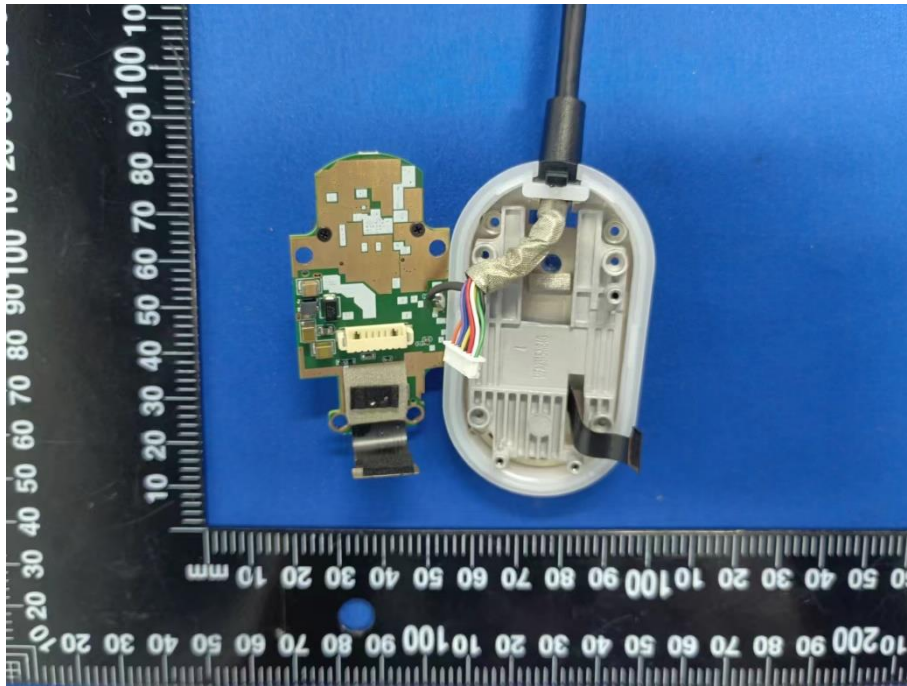

EUT INTERNAL PHOTOS

Model: NBIQRWC

EUT UNCOVER VIEW

EUT UNCOVER VIEW

EUT UNCOVER VIEW

MAIN BOARD TOP VIEW 1 (WITH SHIELDING)

MAIN BOARD REAR VIEW 1 (WITH SHIELDING)

MAIN BOARD TOP VIEW 1 (WITHOUT SHIELDING)

MAIN BOARD REAR VIEW 1 (WITHOUT SHIELDING)

MAIN BOARD TOP VIEW 2

MAIN BOARD REAR VIEW 2

MAIN BOARD TOP VIEW 3 (WITH SHIELDING)

MAIN BOARD REAR VIEW 3 (WITH SHIELDING)

MAIN BOARD TOP VIEW 3 (WITHOUT SHIELDING)

MAIN BOARD REAR VIEW 3 (WITHOUT SHIELDING)

ANTENNA