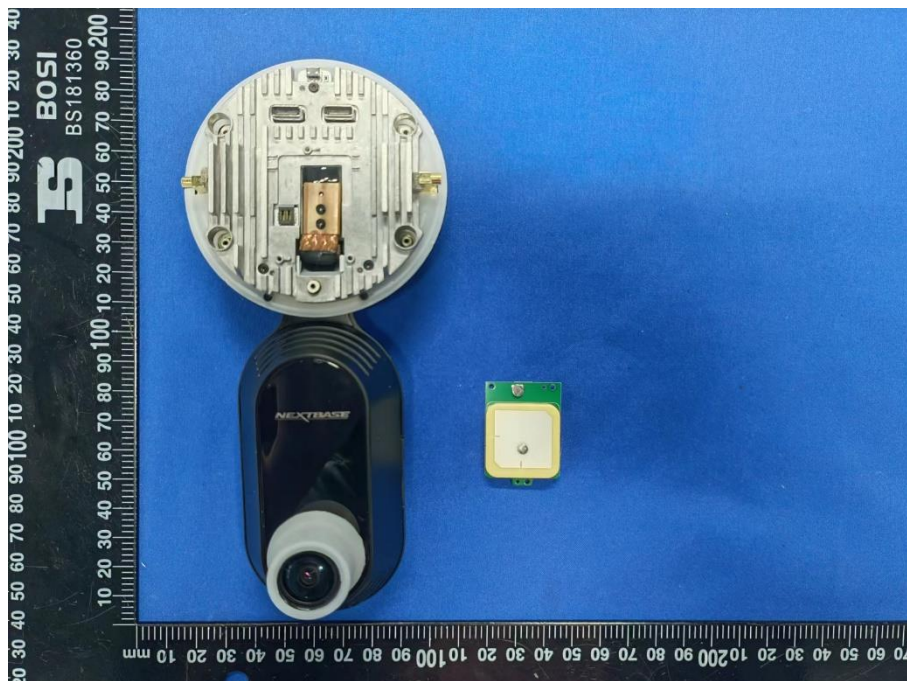

# EUT INTERNAL PHOTOS

Model: NBIQ4KUS

EUT UNCOVER VIEW

EUT UNCOVER VIEW

EUT UNCOVER VIEW

EUT UNCOVER VIEW

EUT UNCOVER VIEW

EUT UNCOVER VIEW

EUT UNCOVER VIEW

MAIN BOARD TOP VIEW 1 (WITH SHIELDING)

MAIN BOARD REAR VIEW 1 (WITH SHIELDING)

MAIN BOARD TOP VIEW 1 (WITHOUT SHIELDING)

MAIN BOARD REAR VIEW 1 (WITHOUT SHIELDING)

MAIN BOARD TOP VIEW 2 (WITH SHIELDING)