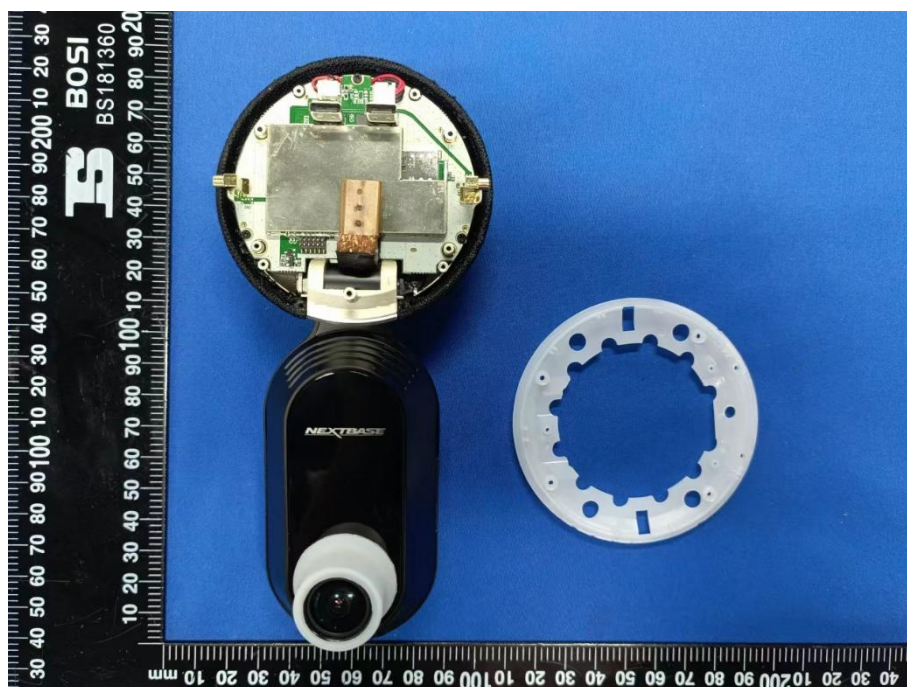

# EUT INTERNAL PHOTOS

Model: NBIQ4KUS

EUT UNCOVER VIEW

EUT UNCOVER VIEW

EUT UNCOVER VIEW

EUT UNCOVER VIEW

EUT UNCOVER VIEW

EUT UNCOVER VIEW

EUT UNCOVER VIEW

MAIN BOARD TOP VIEW 1 (WITH SHIELDING)

MAIN BOARD REAR VIEW 1 (WITH SHIELDING)

MAIN BOARD TOP VIEW 1 (WITHOUT SHIELDING)

MAIN BOARD REAR VIEW 1 (WITHOUT SHIELDING)

MAIN BOARD TOP VIEW 2 (WITH SHIELDING)