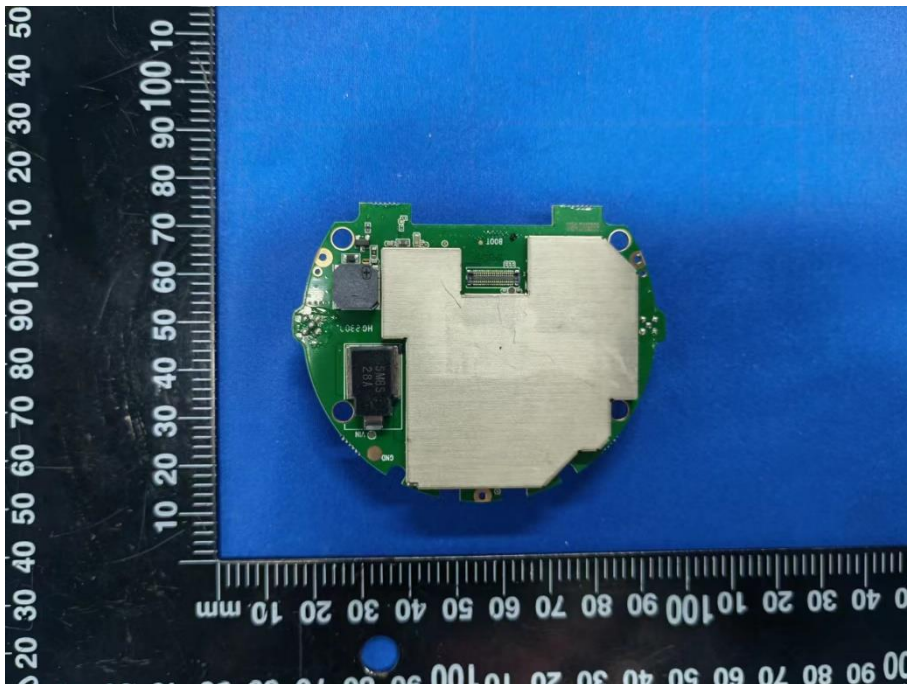

# EUT INTERNAL PHOTOS

Model: NBIQ4KUS

EUT UNCOVER VIEW

EUT UNCOVER VIEW

EUT UNCOVER VIEW

EUT UNCOVER VIEW

EUT UNCOVER VIEW

EUT UNCOVER VIEW

EUT UNCOVER VIEW

MAIN BOARD TOP VIEW 1 (WITH SHIELDING)

MAIN BOARD REAR VIEW 1 (WITH SHIELDING)

MAIN BOARD TOP VIEW 1 (WITHOUT SHIELDING)

MAIN BOARD REAR VIEW 1 (WITHOUT SHIELDING)

MAIN BOARD TOP VIEW 2 (WITH SHIELDING)

MAIN BOARD REAR VIEW 2 (WITH SHIELDING)

MAIN BOARD TOP VIEW 2 (WITHOUT SHIELDING)

MAIN BOARD REAR VIEW 2 (WITHOUT SHIELDING)

MAIN BOARD TOP VIEW 3 (WITH SHIELDING)

MAIN BOARD REAR VIEW 3 (WITHOUT SHIELDING)