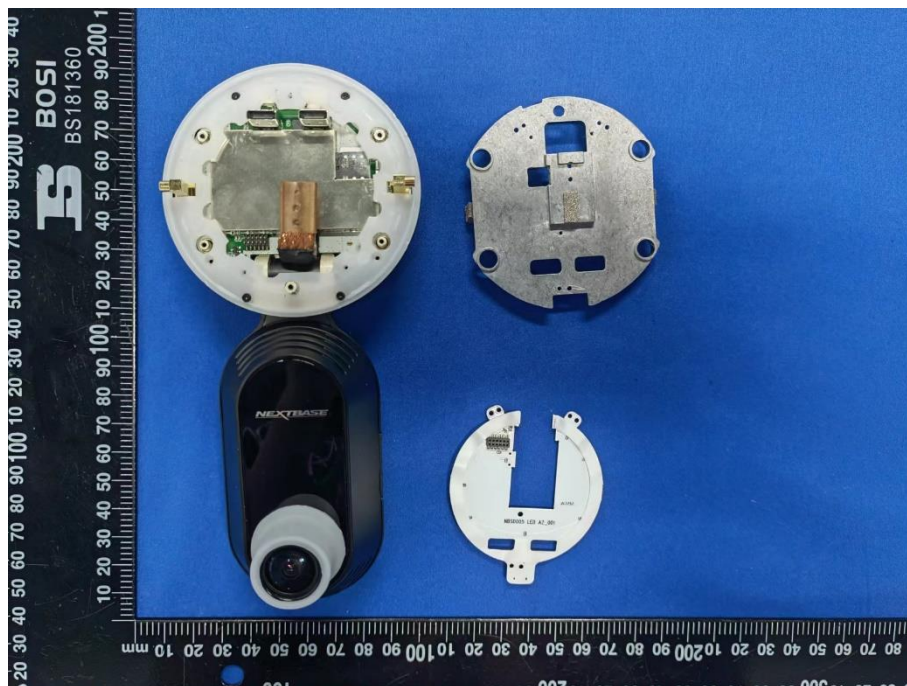

# EUT INTERNAL PHOTOS

Model: NBIQ4KUS

EUT UNCOVER VIEW

EUT UNCOVER VIEW

EUT UNCOVER VIEW

EUT UNCOVER VIEW

EUT UNCOVER VIEW

EUT UNCOVER VIEW

EUT UNCOVER VIEW

MAIN BOARD TOP VIEW 1 (WITH SHIELDING)

MAIN BOARD REAR VIEW 1 (WITH SHIELDING)

MAIN BOARD TOP VIEW 1 (WITHOUT SHIELDING)

MAIN BOARD REAR VIEW 1 (WITHOUT SHIELDING)

MAIN BOARD TOP VIEW 2 (WITH SHIELDING)