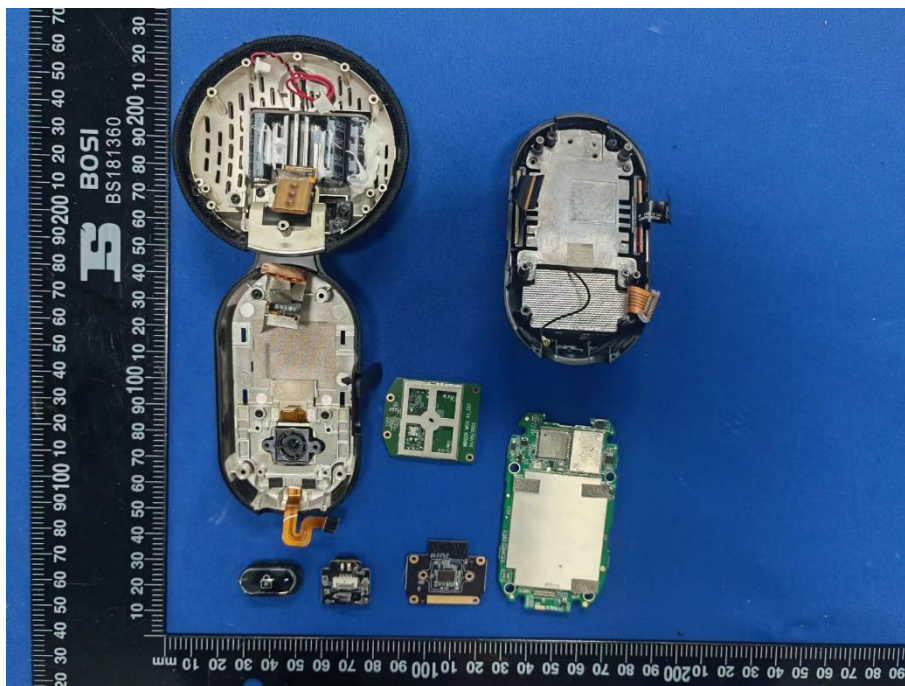

# EUT INTERNAL PHOTOS

Model: NBIQ4KUS

EUT UNCOVER VIEW

EUT UNCOVER VIEW

EUT UNCOVER VIEW

EUT UNCOVER VIEW

EUT UNCOVER VIEW

EUT UNCOVER VIEW

EUT UNCOVER VIEW

MAIN BOARD TOP VIEW 1 (WITH SHIELDING)

MAIN BOARD REAR VIEW 1 (WITH SHIELDING)

MAIN BOARD TOP VIEW 1 (WITHOUT SHIELDING)

MAIN BOARD REAR VIEW 1 (WITHOUT SHIELDING)

MAIN BOARD TOP VIEW 2 (WITH SHIELDING)

MAIN BOARD REAR VIEW 2 (WITH SHIELDING)

MAIN BOARD TOP VIEW 2 (WITHOUT SHIELDING)

MAIN BOARD REAR VIEW 2 (WITHOUT SHIELDING)

MAIN BOARD TOP VIEW 3 (WITH SHIELDING)

MAIN BOARD REAR VIEW 3 (WITHOUT SHIELDING)