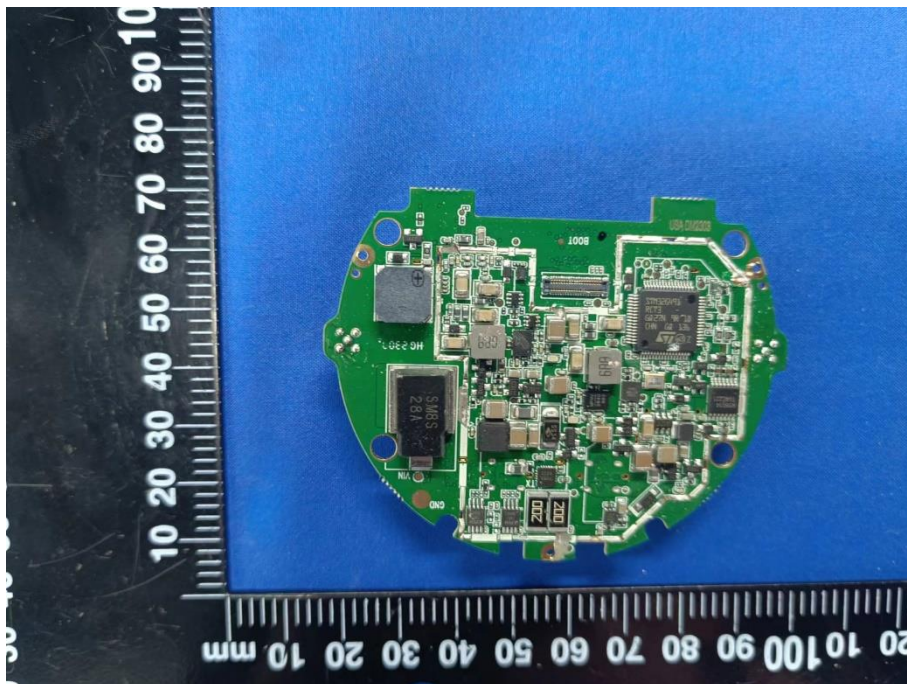

# EUT INTERNAL PHOTOS

Model: NBIQ4KUS

EUT UNCOVER VIEW

EUT UNCOVER VIEW

EUT UNCOVER VIEW

EUT UNCOVER VIEW

EUT UNCOVER VIEW

EUT UNCOVER VIEW

EUT UNCOVER VIEW

MAIN BOARD TOP VIEW 1 (WITH SHIELDING)

MAIN BOARD REAR VIEW 1 (WITH SHIELDING)

MAIN BOARD TOP VIEW 1 (WITHOUT SHIELDING)

MAIN BOARD REAR VIEW 1 (WITHOUT SHIELDING)

MAIN BOARD TOP VIEW 2 (WITH SHIELDING)

MAIN BOARD REAR VIEW 2 (WITH SHIELDING)

MAIN BOARD TOP VIEW 2 (WITHOUT SHIELDING)

MAIN BOARD REAR VIEW 2 (WITHOUT SHIELDING)

MAIN BOARD TOP VIEW 3 (WITH SHIELDING)

MAIN BOARD REAR VIEW 3 (WITHOUT SHIELDING)