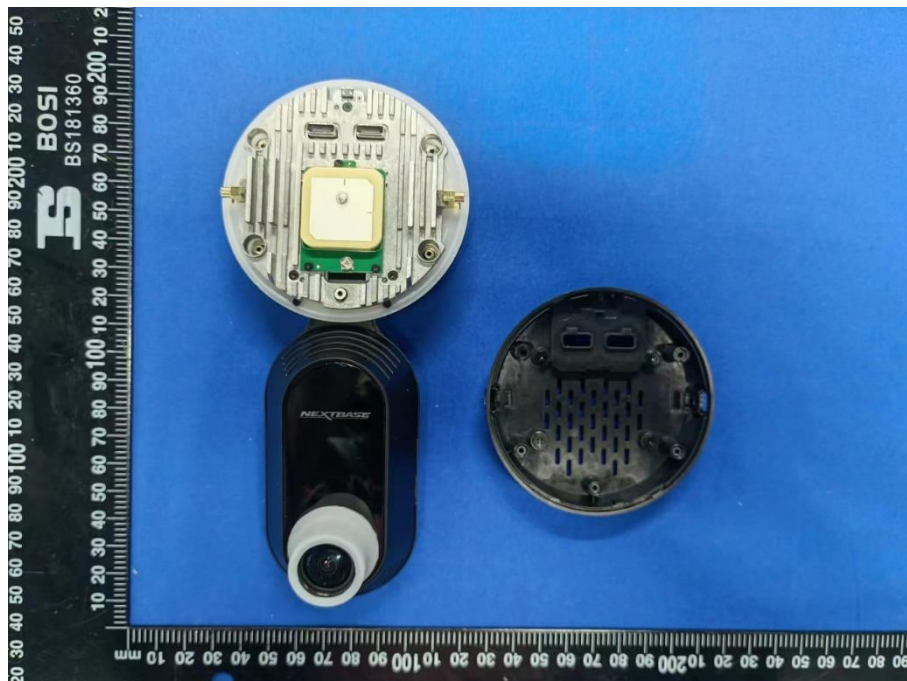

# EUT INTERNAL PHOTOS

Model: NBIQ4KUS

EUT UNCOVER VIEW

EUT UNCOVER VIEW

EUT UNCOVER VIEW

EUT UNCOVER VIEW

EUT UNCOVER VIEW

EUT UNCOVER VIEW

EUT UNCOVER VIEW

MAIN BOARD TOP VIEW 1 (WITH SHIELDING)

MAIN BOARD REAR VIEW 1 (WITH SHIELDING)

MAIN BOARD TOP VIEW 1 (WITHOUT SHIELDING)

MAIN BOARD REAR VIEW 1 (WITHOUT SHIELDING)

MAIN BOARD TOP VIEW 2 (WITH SHIELDING)