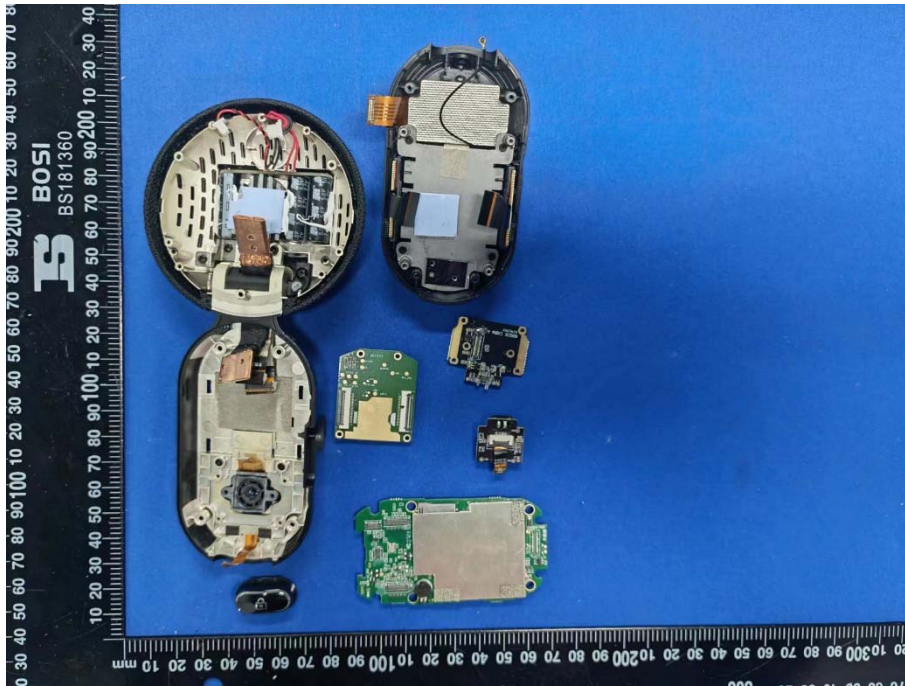

# EUT INTERNAL PHOTOS

Model: NBIQ2KUS

EUT UNCOVER VIEW

EUT UNCOVER VIEW

EUT UNCOVER VIEW

EUT UNCOVER VIEW

EUT UNCOVER VIEW

EUT UNCOVER VIEW

EUT UNCOVER VIEW

MAIN BOARD TOP VIEW 1 (WITH SHIELDING)

MAIN BOARD REAR VIEW 1 (WITH SHIELDING)

MAIN BOARD TOP VIEW (WITHOUT SHIELDING)

MAIN BOARD REAR VIEW (WITHOUT SHIELDING)

MAIN BOARD TOP VIEW 2 (WITH SHIELDING)

MAIN BOARD REAR VIEW 2 (WITH SHIELDING)

MAIN BOARD TOP VIEW 2 (WITHOUT SHIELDING)

MAIN BOARD REAR VIEW 2 (WITHOUT SHIELDING)

MAIN BOARD TOP VIEW 3 (WITH SHIELDING)

MAIN BOARD REAR VIEW 3 (WITH SHIELDING)

MAIN BOARD TOP VIEW 3 (WITHOUT SHIELDING)