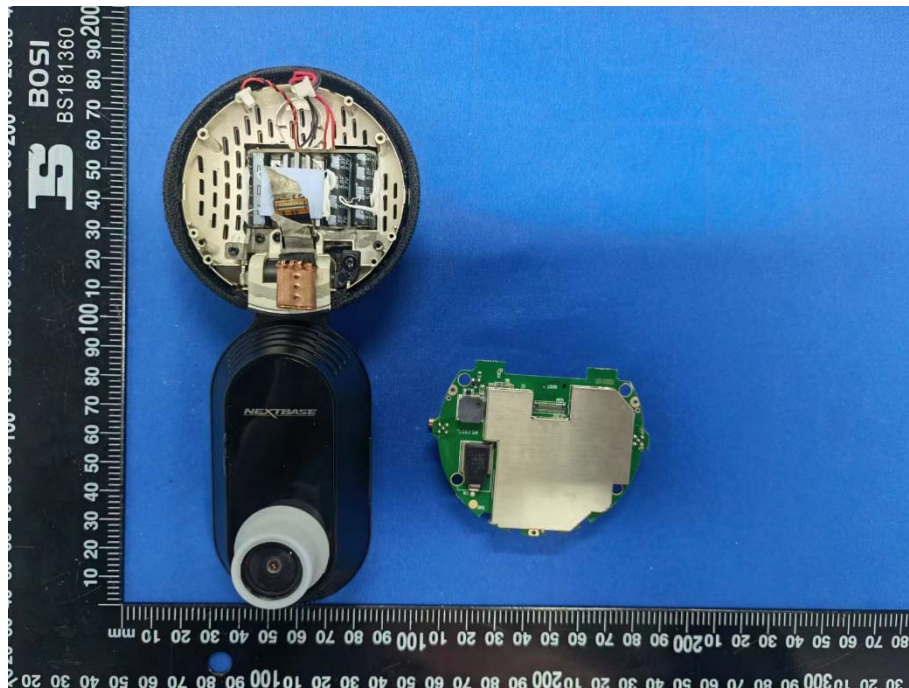

# EUT INTERNAL PHOTOS

Model: NBIQ2KUS

EUT UNCOVER VIEW

EUT UNCOVER VIEW

EUT UNCOVER VIEW

EUT UNCOVER VIEW

EUT UNCOVER VIEW

EUT UNCOVER VIEW

EUT UNCOVER VIEW

MAIN BOARD TOP VIEW 1 (WITH SHIELDING)

MAIN BOARD REAR VIEW 1 (WITH SHIELDING)

MAIN BOARD TOP VIEW (WITHOUT SHIELDING)

MAIN BOARD REAR VIEW (WITHOUT SHIELDING)

MAIN BOARD TOP VIEW 2 (WITH SHIELDING)