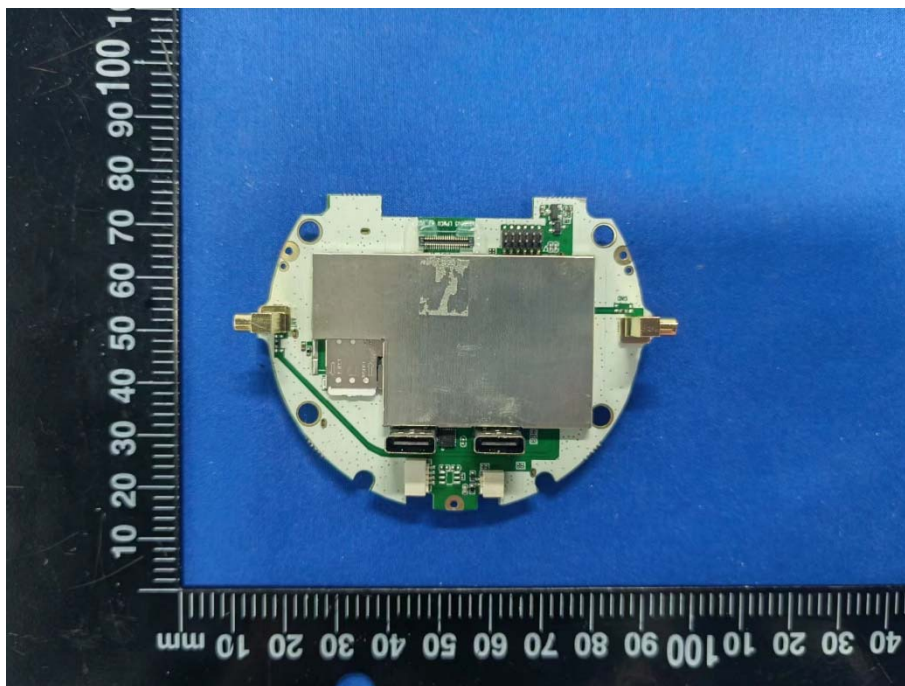

# EUT INTERNAL PHOTOS

Model: NBIQ2KUS

EUT UNCOVER VIEW

EUT UNCOVER VIEW

EUT UNCOVER VIEW

EUT UNCOVER VIEW

EUT UNCOVER VIEW

EUT UNCOVER VIEW

EUT UNCOVER VIEW

MAIN BOARD TOP VIEW 1 (WITH SHIELDING)

MAIN BOARD REAR VIEW 1 (WITH SHIELDING)

MAIN BOARD TOP VIEW (WITHOUT SHIELDING)

MAIN BOARD REAR VIEW (WITHOUT SHIELDING)

MAIN BOARD TOP VIEW 2 (WITH SHIELDING)

MAIN BOARD REAR VIEW 2 (WITH SHIELDING)

MAIN BOARD TOP VIEW 2 (WITHOUT SHIELDING)

MAIN BOARD REAR VIEW 2 (WITHOUT SHIELDING)

MAIN BOARD TOP VIEW 3 (WITH SHIELDING)

MAIN BOARD REAR VIEW 3 (WITH SHIELDING)

MAIN BOARD TOP VIEW 3 (WITHOUT SHIELDING)