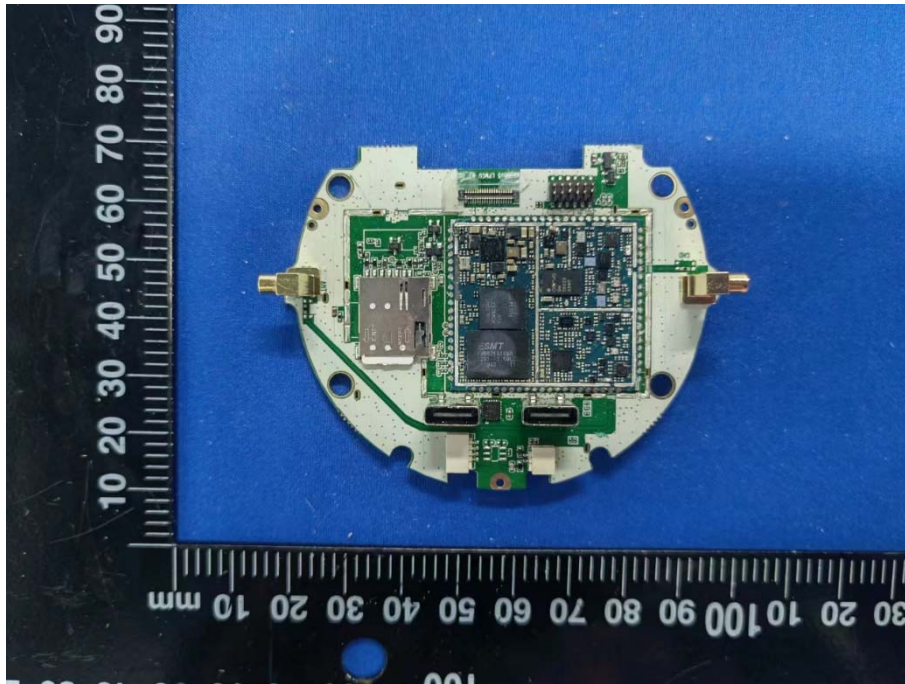

# EUT INTERNAL PHOTOS

Model: NBIQ2KUS

EUT UNCOVER VIEW

EUT UNCOVER VIEW

EUT UNCOVER VIEW

EUT UNCOVER VIEW

EUT UNCOVER VIEW

EUT UNCOVER VIEW

EUT UNCOVER VIEW

MAIN BOARD TOP VIEW 1 (WITH SHIELDING)

MAIN BOARD REAR VIEW 1 (WITH SHIELDING)

MAIN BOARD TOP VIEW (WITHOUT SHIELDING)

MAIN BOARD REAR VIEW (WITHOUT SHIELDING)

MAIN BOARD TOP VIEW 2 (WITH SHIELDING)

MAIN BOARD REAR VIEW 2 (WITH SHIELDING)

MAIN BOARD TOP VIEW 2 (WITHOUT SHIELDING)

MAIN BOARD REAR VIEW 2 (WITHOUT SHIELDING)

MAIN BOARD TOP VIEW 3 (WITH SHIELDING)

MAIN BOARD REAR VIEW 3 (WITH SHIELDING)

MAIN BOARD TOP VIEW 3 (WITHOUT SHIELDING)