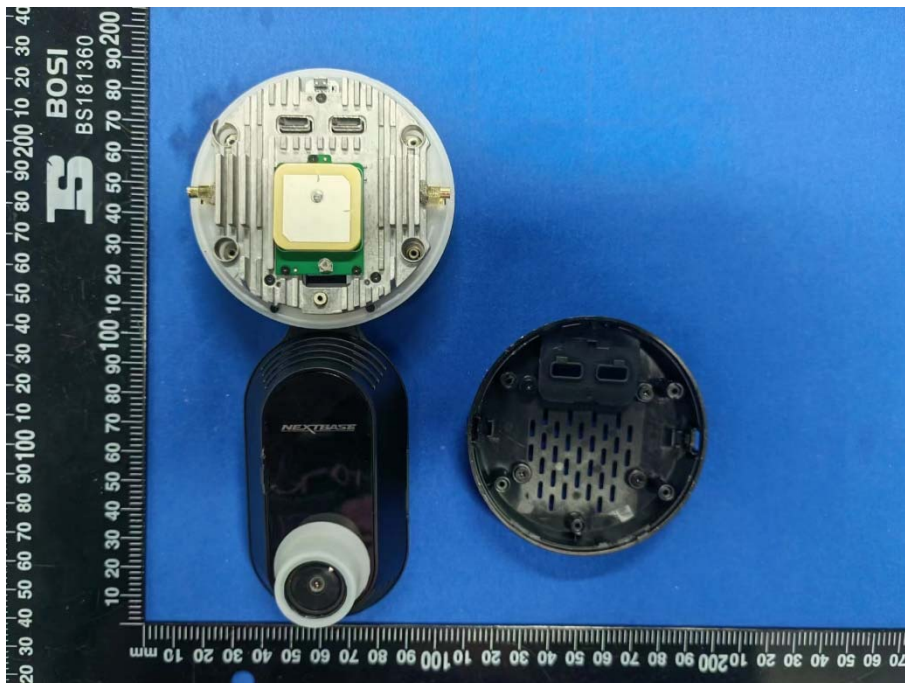

# EUT INTERNAL PHOTOS

Model: NBIQ2KUS

EUT UNCOVER VIEW

EUT UNCOVER VIEW

EUT UNCOVER VIEW

EUT UNCOVER VIEW

EUT UNCOVER VIEW

EUT UNCOVER VIEW

EUT UNCOVER VIEW

MAIN BOARD TOP VIEW 1 (WITH SHIELDING)

MAIN BOARD REAR VIEW 1 (WITH SHIELDING)

MAIN BOARD TOP VIEW (WITHOUT SHIELDING)

MAIN BOARD REAR VIEW (WITHOUT SHIELDING)

MAIN BOARD TOP VIEW 2 (WITH SHIELDING)