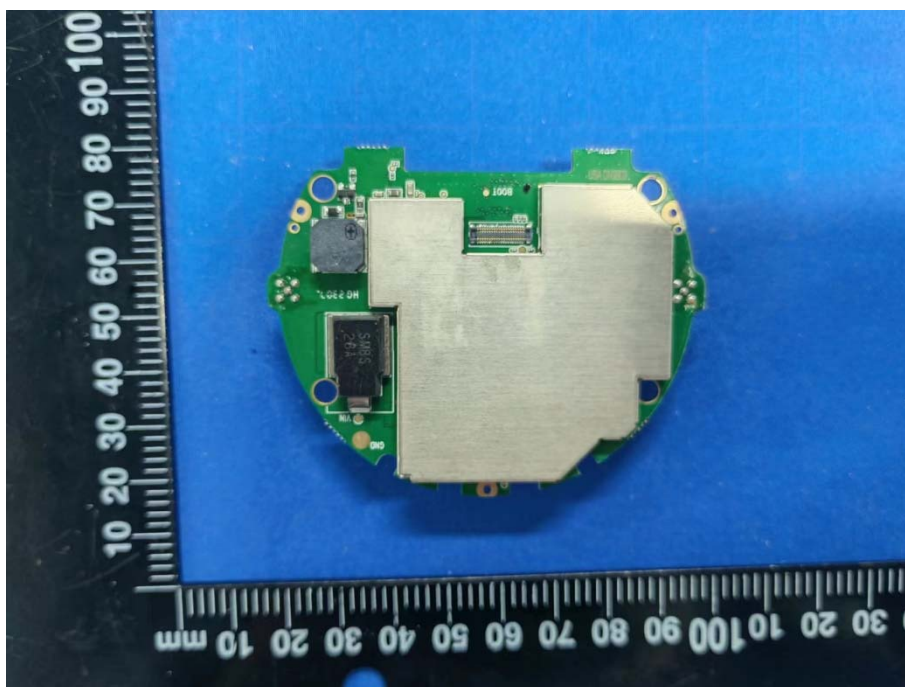

# EUT INTERNAL PHOTOS

Model: NBIQ2KUS

EUT UNCOVER VIEW

EUT UNCOVER VIEW

EUT UNCOVER VIEW

EUT UNCOVER VIEW

EUT UNCOVER VIEW

EUT UNCOVER VIEW

EUT UNCOVER VIEW

MAIN BOARD TOP VIEW 1 (WITH SHIELDING)

MAIN BOARD REAR VIEW 1 (WITH SHIELDING)

MAIN BOARD TOP VIEW (WITHOUT SHIELDING)

MAIN BOARD REAR VIEW (WITHOUT SHIELDING)

MAIN BOARD TOP VIEW 2 (WITH SHIELDING)

MAIN BOARD REAR VIEW 2 (WITH SHIELDING)

MAIN BOARD TOP VIEW 2 (WITHOUT SHIELDING)

MAIN BOARD REAR VIEW 2 (WITHOUT SHIELDING)

MAIN BOARD TOP VIEW 3 (WITH SHIELDING)

MAIN BOARD REAR VIEW 3 (WITH SHIELDING)

MAIN BOARD TOP VIEW 3 (WITHOUT SHIELDING)