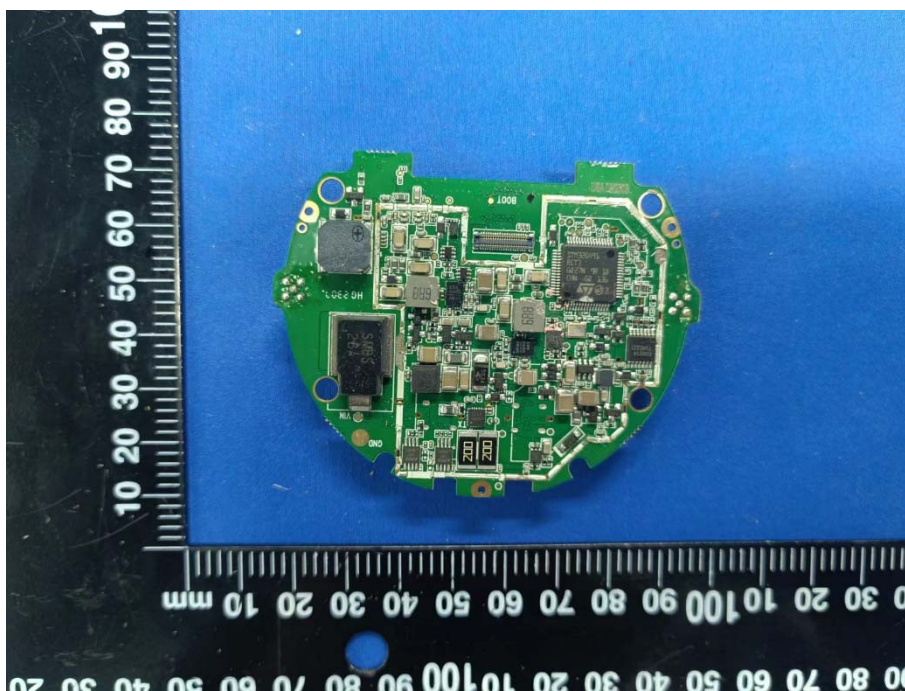

# EUT INTERNAL PHOTOS

Model: NBIQ2KUS

EUT UNCOVER VIEW

EUT UNCOVER VIEW

EUT UNCOVER VIEW

EUT UNCOVER VIEW

EUT UNCOVER VIEW

EUT UNCOVER VIEW

EUT UNCOVER VIEW

MAIN BOARD TOP VIEW 1 (WITH SHIELDING)

MAIN BOARD REAR VIEW 1 (WITH SHIELDING)

MAIN BOARD TOP VIEW (WITHOUT SHIELDING)

MAIN BOARD REAR VIEW (WITHOUT SHIELDING)

MAIN BOARD TOP VIEW 2 (WITH SHIELDING)

MAIN BOARD REAR VIEW 2 (WITH SHIELDING)

MAIN BOARD TOP VIEW 2 (WITHOUT SHIELDING)

MAIN BOARD REAR VIEW 2 (WITHOUT SHIELDING)

MAIN BOARD TOP VIEW 3 (WITH SHIELDING)

MAIN BOARD REAR VIEW 3 (WITH SHIELDING)

MAIN BOARD TOP VIEW 3 (WITHOUT SHIELDING)