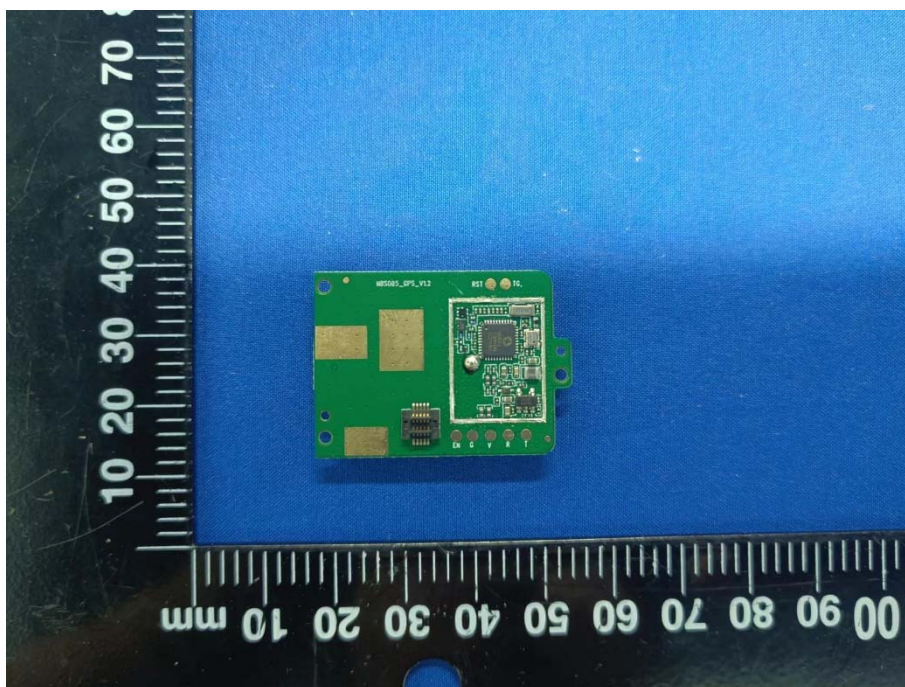

# EUT INTERNAL PHOTOS

Model: NBIQ2KUS

EUT UNCOVER VIEW

EUT UNCOVER VIEW

EUT UNCOVER VIEW

EUT UNCOVER VIEW

EUT UNCOVER VIEW

EUT UNCOVER VIEW

EUT UNCOVER VIEW

MAIN BOARD TOP VIEW 1 (WITH SHIELDING)

MAIN BOARD REAR VIEW 1 (WITH SHIELDING)

MAIN BOARD TOP VIEW (WITHOUT SHIELDING)

MAIN BOARD REAR VIEW (WITHOUT SHIELDING)

MAIN BOARD TOP VIEW 2 (WITH SHIELDING)