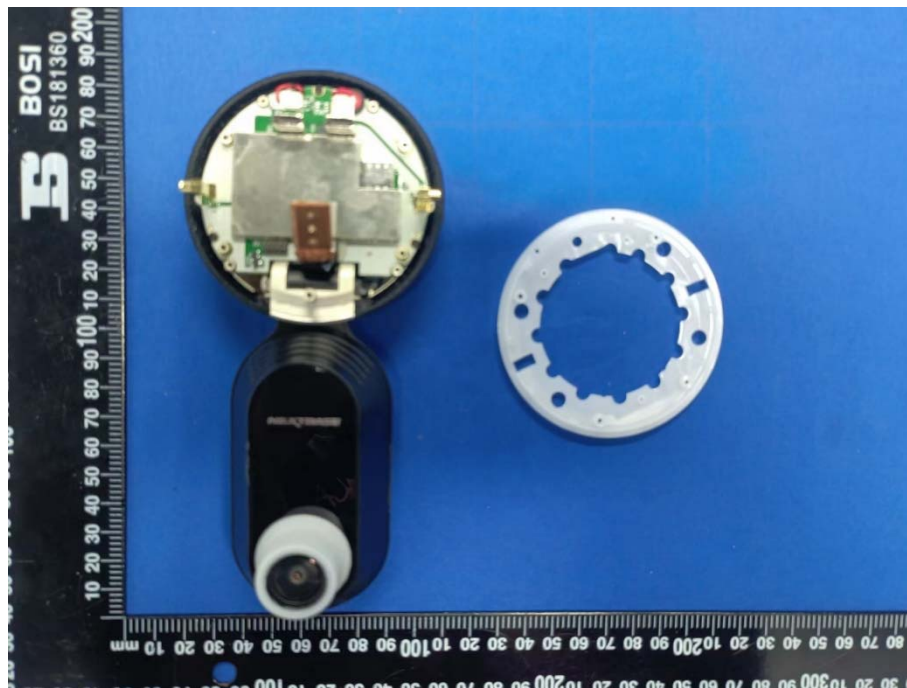

# EUT INTERNAL PHOTOS

Model: NBIQ2KUS

EUT UNCOVER VIEW

EUT UNCOVER VIEW

EUT UNCOVER VIEW

EUT UNCOVER VIEW

EUT UNCOVER VIEW

EUT UNCOVER VIEW

EUT UNCOVER VIEW

MAIN BOARD TOP VIEW 1 (WITH SHIELDING)

MAIN BOARD REAR VIEW 1 (WITH SHIELDING)

MAIN BOARD TOP VIEW (WITHOUT SHIELDING)

MAIN BOARD REAR VIEW (WITHOUT SHIELDING)

MAIN BOARD TOP VIEW 2 (WITH SHIELDING)