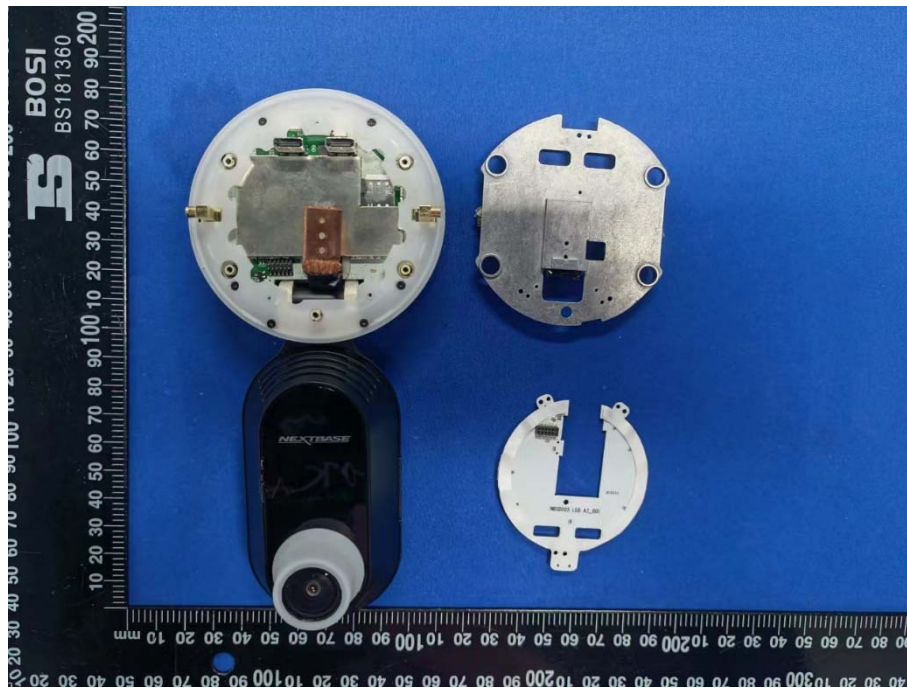

# EUT INTERNAL PHOTOS

Model: NBIQ2KUS

EUT UNCOVER VIEW

EUT UNCOVER VIEW

EUT UNCOVER VIEW

EUT UNCOVER VIEW

EUT UNCOVER VIEW

EUT UNCOVER VIEW

EUT UNCOVER VIEW

MAIN BOARD TOP VIEW 1 (WITH SHIELDING)

MAIN BOARD REAR VIEW 1 (WITH SHIELDING)

MAIN BOARD TOP VIEW (WITHOUT SHIELDING)

MAIN BOARD REAR VIEW (WITHOUT SHIELDING)

MAIN BOARD TOP VIEW 2 (WITH SHIELDING)