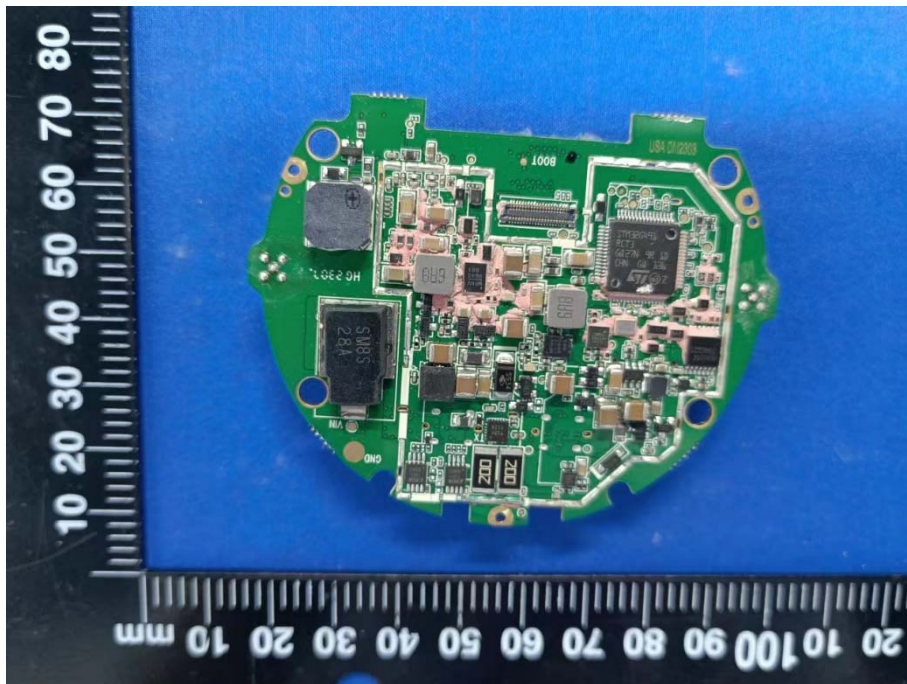

EUT INTERNAL PHOTOS

Model: NBIQ1KUS

EUT UNCOVER VIEW

EUT UNCOVER VIEW

EUT UNCOVER VIEW

EUT UNCOVER VIEW

EUT UNCOVER VIEW

EUT UNCOVER VIEW

EUT UNCOVER VIEW

MAIN BOARD TOP VIEW 1 (WITH SHIELDING)

MAIN BOARD REAR VIEW 1 (WITH SHIELDING)

MAIN BOARD TOP VIEW 1 (WITHOUT SHIELDING)

MAIN BOARD REAR VIEW 1 (WITHOUT SHIELDING)

MAIN BOARD TOP VIEW 2 (WITH SHIELDING)

MAIN BOARD REAR VIEW 2 (WITH SHIELDING)

MAIN BOARD TOP VIEW 2 (WITHOUT SHIELDING)

MAIN BOARD REAR VIEW 2 (WITHOUT SHIELDING)

MAIN BOARD TOP VIEW 3 (WITH SHIELDING)

MAIN BOARD REAR VIEW 3 (WITH SHIELDING)

MAIN BOARD TOP VIEW 3 (WITHOUT SHIELDING)