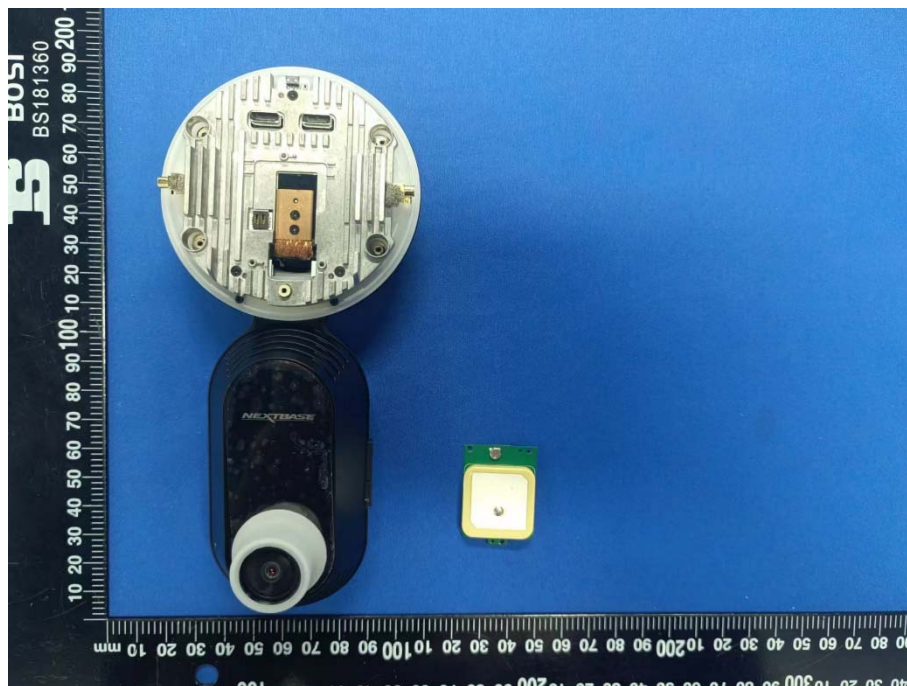

EUT INTERNAL PHOTOS

Model: NBIQ1KUS

EUT UNCOVER VIEW

EUT UNCOVER VIEW

EUT UNCOVER VIEW

EUT UNCOVER VIEW

EUT UNCOVER VIEW

EUT UNCOVER VIEW

EUT UNCOVER VIEW

MAIN BOARD TOP VIEW 1 (WITH SHIELDING)

MAIN BOARD REAR VIEW 1 (WITH SHIELDING)

MAIN BOARD TOP VIEW 1 (WITHOUT SHIELDING)

MAIN BOARD REAR VIEW 1 (WITHOUT SHIELDING)

MAIN BOARD TOP VIEW 2 (WITH SHIELDING)