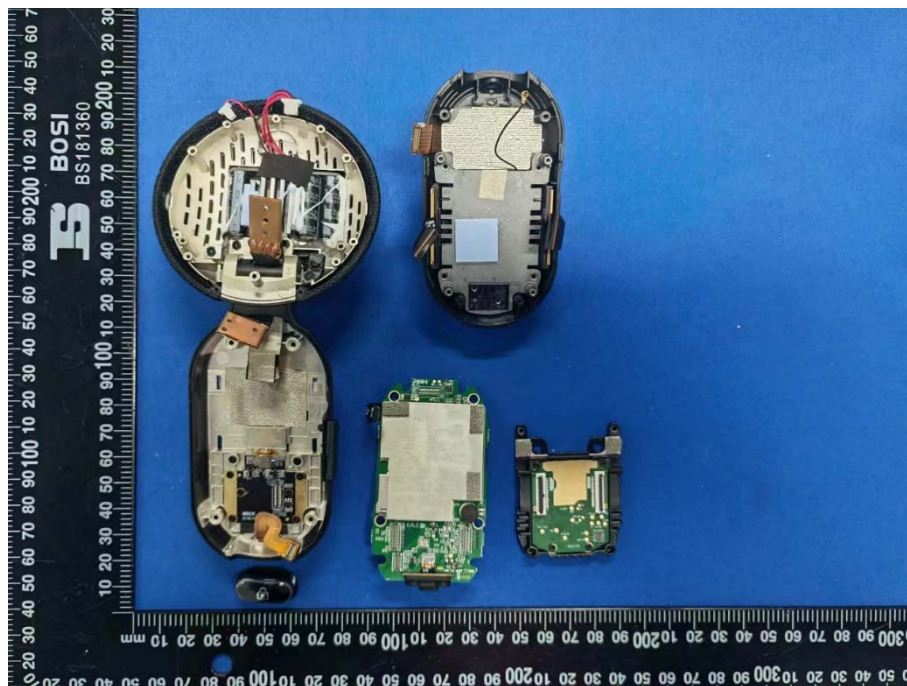

EUT INTERNAL PHOTOS

Model: NBIQ1KUS

EUT UNCOVER VIEW

EUT UNCOVER VIEW

EUT UNCOVER VIEW

EUT UNCOVER VIEW

EUT UNCOVER VIEW

EUT UNCOVER VIEW

EUT UNCOVER VIEW

MAIN BOARD TOP VIEW 1 (WITH SHIELDING)

MAIN BOARD REAR VIEW 1 (WITH SHIELDING)

MAIN BOARD TOP VIEW 1 (WITHOUT SHIELDING)

MAIN BOARD REAR VIEW 1 (WITHOUT SHIELDING)

MAIN BOARD TOP VIEW 2 (WITH SHIELDING)

MAIN BOARD REAR VIEW 2 (WITH SHIELDING)

MAIN BOARD TOP VIEW 2 (WITHOUT SHIELDING)

MAIN BOARD REAR VIEW 2 (WITHOUT SHIELDING)

MAIN BOARD TOP VIEW 3 (WITH SHIELDING)

MAIN BOARD REAR VIEW 3 (WITH SHIELDING)

MAIN BOARD TOP VIEW 3 (WITHOUT SHIELDING)