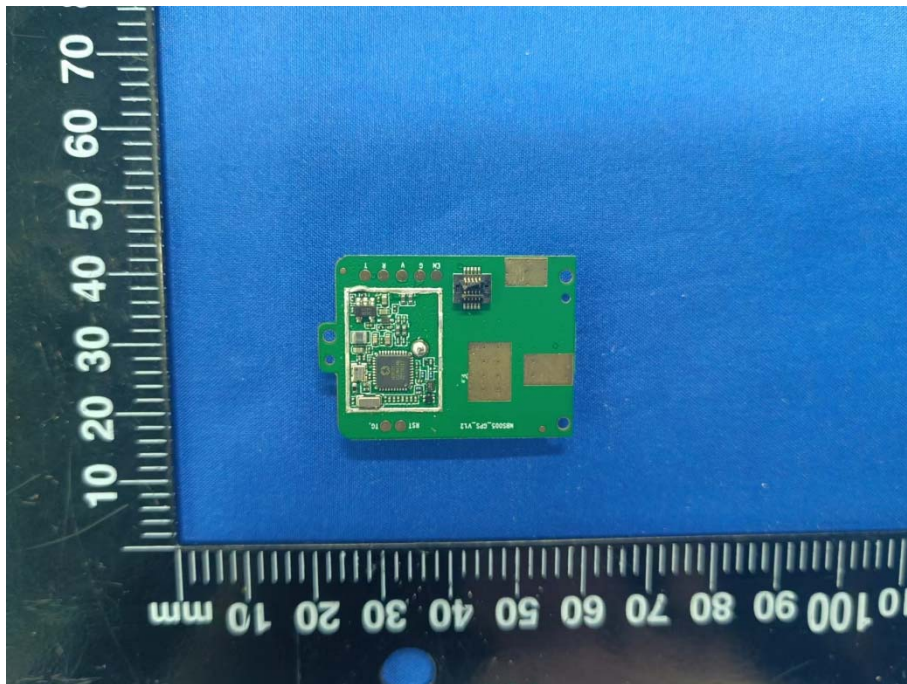

EUT INTERNAL PHOTOS

Model: NBIQ1KUS

EUT UNCOVER VIEW

EUT UNCOVER VIEW

EUT UNCOVER VIEW

EUT UNCOVER VIEW

EUT UNCOVER VIEW

EUT UNCOVER VIEW

EUT UNCOVER VIEW

MAIN BOARD TOP VIEW 1 (WITH SHIELDING)

MAIN BOARD REAR VIEW 1 (WITH SHIELDING)

MAIN BOARD TOP VIEW 1 (WITHOUT SHIELDING)

MAIN BOARD REAR VIEW 1 (WITHOUT SHIELDING)

MAIN BOARD TOP VIEW 2 (WITH SHIELDING)

MAIN BOARD REAR VIEW 2 (WITH SHIELDING)

MAIN BOARD TOP VIEW 2 (WITHOUT SHIELDING)

MAIN BOARD REAR VIEW 2 (WITHOUT SHIELDING)

MAIN BOARD TOP VIEW 3 (WITH SHIELDING)

MAIN BOARD REAR VIEW 3 (WITH SHIELDING)

MAIN BOARD TOP VIEW 3 (WITHOUT SHIELDING)