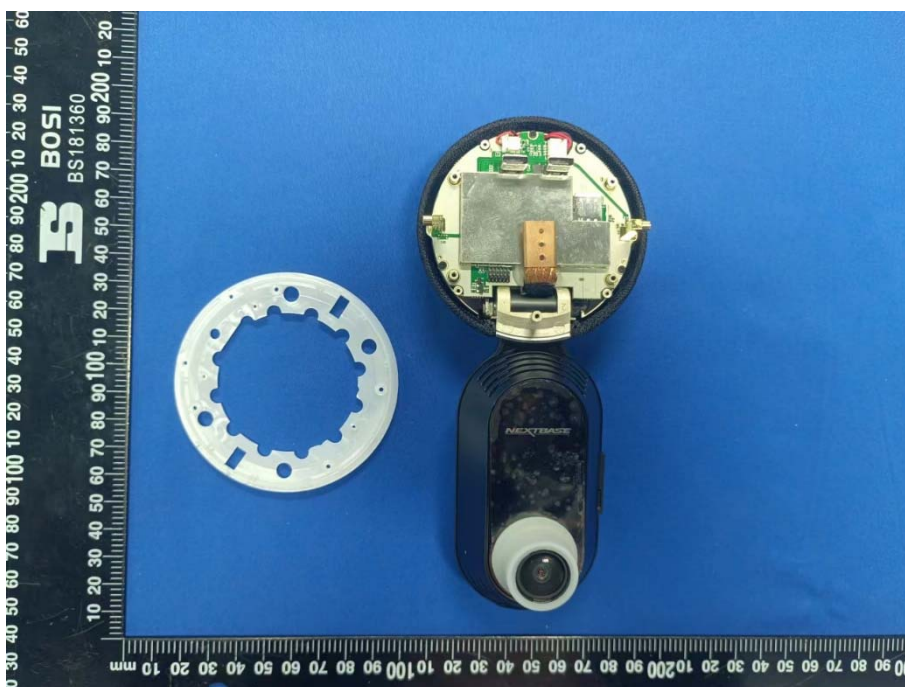

EUT INTERNAL PHOTOS

Model: NBIQ1KUS

EUT UNCOVER VIEW

EUT UNCOVER VIEW

EUT UNCOVER VIEW

EUT UNCOVER VIEW

EUT UNCOVER VIEW

EUT UNCOVER VIEW

EUT UNCOVER VIEW

MAIN BOARD TOP VIEW 1 (WITH SHIELDING)

MAIN BOARD REAR VIEW 1 (WITH SHIELDING)

MAIN BOARD TOP VIEW 1 (WITHOUT SHIELDING)

MAIN BOARD REAR VIEW 1 (WITHOUT SHIELDING)

MAIN BOARD TOP VIEW 2 (WITH SHIELDING)