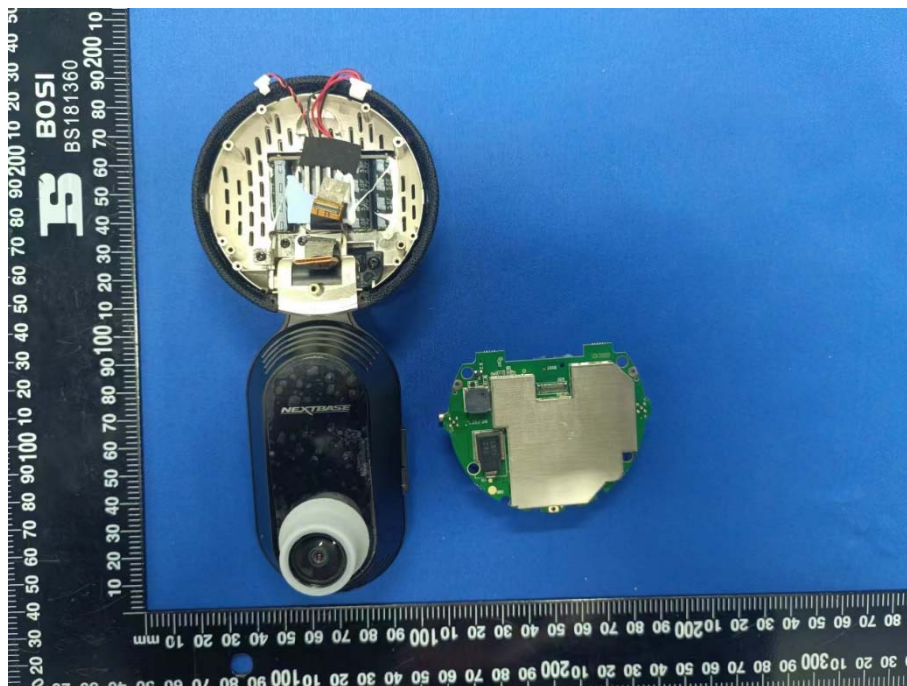

EUT INTERNAL PHOTOS

Model: NBIQ1KUS

EUT UNCOVER VIEW

EUT UNCOVER VIEW

EUT UNCOVER VIEW

EUT UNCOVER VIEW

EUT UNCOVER VIEW

EUT UNCOVER VIEW

EUT UNCOVER VIEW

MAIN BOARD TOP VIEW 1 (WITH SHIELDING)

MAIN BOARD REAR VIEW 1 (WITH SHIELDING)

MAIN BOARD TOP VIEW 1 (WITHOUT SHIELDING)

MAIN BOARD REAR VIEW 1 (WITHOUT SHIELDING)

MAIN BOARD TOP VIEW 2 (WITH SHIELDING)