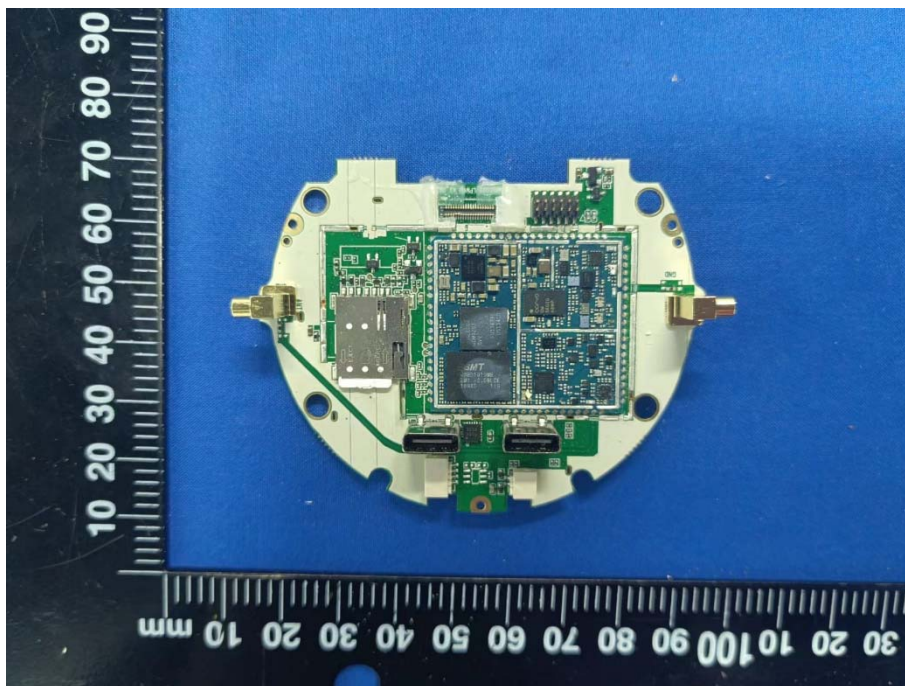

EUT INTERNAL PHOTOS

Model: NBIQ1KUS

EUT UNCOVER VIEW

EUT UNCOVER VIEW

EUT UNCOVER VIEW

EUT UNCOVER VIEW

EUT UNCOVER VIEW

EUT UNCOVER VIEW

EUT UNCOVER VIEW

MAIN BOARD TOP VIEW 1 (WITH SHIELDING)

MAIN BOARD REAR VIEW 1 (WITH SHIELDING)

MAIN BOARD TOP VIEW 1 (WITHOUT SHIELDING)

MAIN BOARD REAR VIEW 1 (WITHOUT SHIELDING)

MAIN BOARD TOP VIEW 2 (WITH SHIELDING)

MAIN BOARD REAR VIEW 2 (WITH SHIELDING)

MAIN BOARD TOP VIEW 2 (WITHOUT SHIELDING)

MAIN BOARD REAR VIEW 2 (WITHOUT SHIELDING)

MAIN BOARD TOP VIEW 3 (WITH SHIELDING)

MAIN BOARD REAR VIEW 3 (WITH SHIELDING)

MAIN BOARD TOP VIEW 3 (WITHOUT SHIELDING)