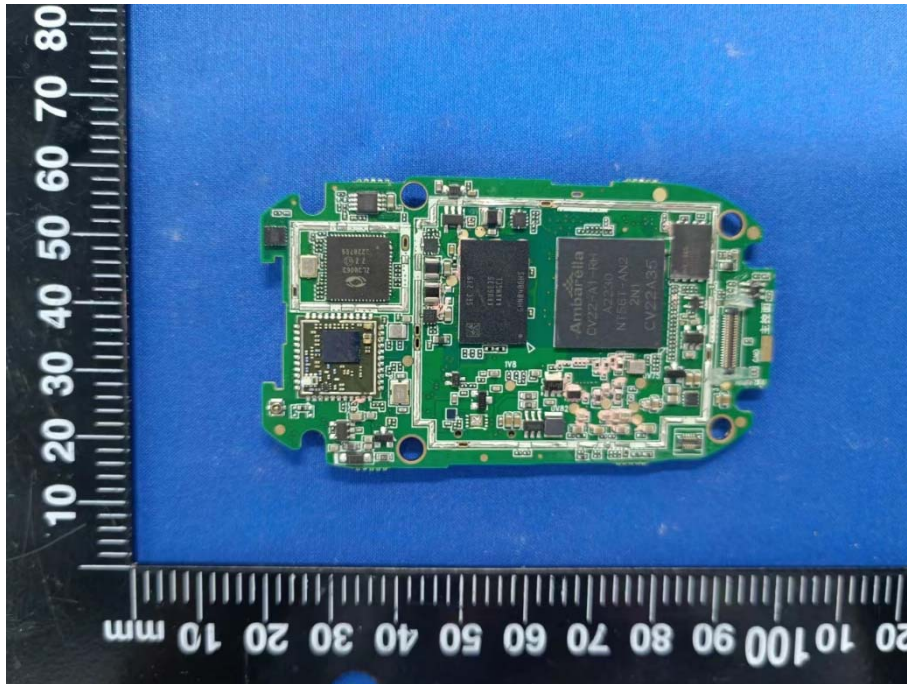

EUT UNCOVER VIEW

MAIN BOARD TOP VIEW 1 (WITH SHIELDING)

MAIN BOARD REAR VIEW 1 (WITH SHIELDING)

MAIN BOARD TOP VIEW 1 (WITHOUT SHIELDING)

MAIN BOARD REAR VIEW 1 (WITHOUT SHIELDING)

MAIN BOARD TOP VIEW 2 (WITH SHIELDING)

MAIN BOARD REAR VIEW 2 (WITH SHIELDING)

MAIN BOARD TOP VIEW 2 (WITHOUT SHIELDING)

MAIN BOARD REAR VIEW 2 (WITHOUT SHIELDING)

MAIN BOARD TOP VIEW 3 (WITH SHIELDING)

MAIN BOARD REAR VIEW 3 (WITH SHIELDING)

MAIN BOARD TOP VIEW 3 (WITHOUT SHIELDING)

MAIN BOARD REAR VIEW 4 (WITH SHIELDING)

MAIN BOARD TOP VIEW 4 (WITHOUT SHIELDING)

MAIN BOARD REAR VIEW 4 (WITHOUT SHIELDING)

SUB BOARD TOP VIEW 1

SUB BOARD REAR VIEW 1

SUB BOARD TOP VIEW 2

SUB BOARD REAR VIEW 2