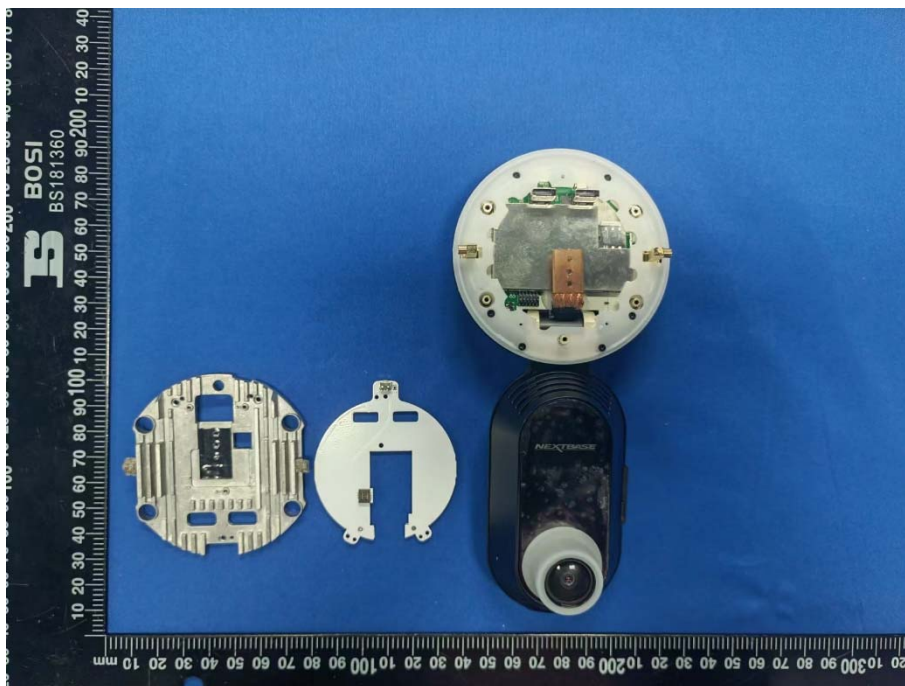

EUT INTERNAL PHOTOS

Model: NBIQ1KUS

EUT UNCOVER VIEW

EUT UNCOVER VIEW

EUT UNCOVER VIEW

EUT UNCOVER VIEW

EUT UNCOVER VIEW

EUT UNCOVER VIEW

EUT UNCOVER VIEW

MAIN BOARD TOP VIEW 1 (WITH SHIELDING)

MAIN BOARD REAR VIEW 1 (WITH SHIELDING)

MAIN BOARD TOP VIEW 1 (WITHOUT SHIELDING)

MAIN BOARD REAR VIEW 1 (WITHOUT SHIELDING)

MAIN BOARD TOP VIEW 2 (WITH SHIELDING)