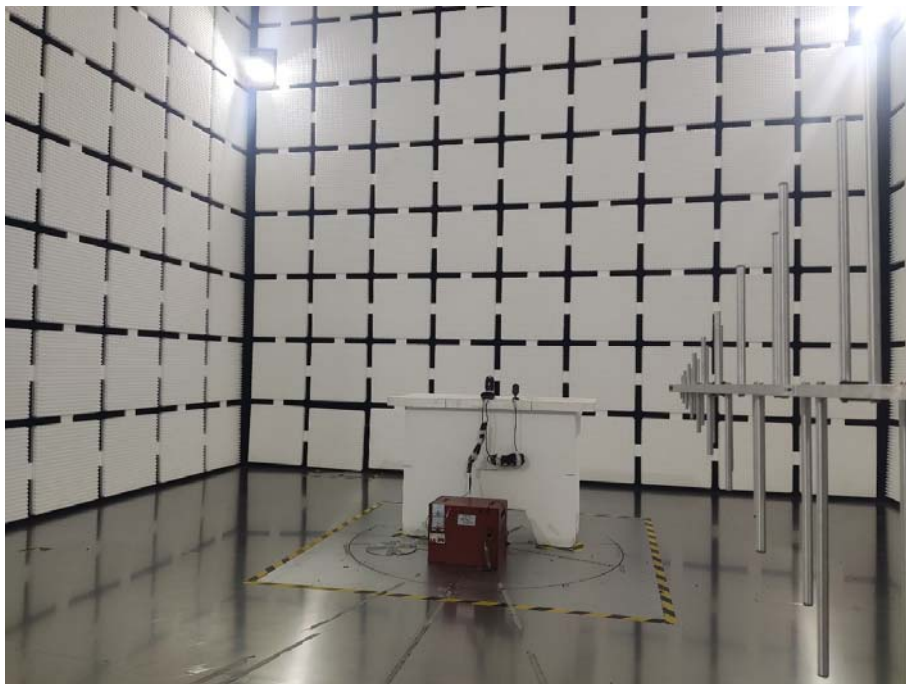

TEST SETUP PHOTOS

1 Radiated Test Photo

30MHz-1GHz-RF

Above 1GHz-RF

Close-up-RF

Below 30MHz-BT

Close-up-BT

30MHz-1GHz-BT

Close-up-BT

Above 1GHz-BT

Close-up-BT

2 Conducted Test Photo

Conducted Test-RF

Conducted Test-BT

Conducted Test-WIFI

--BLANK BELOW--