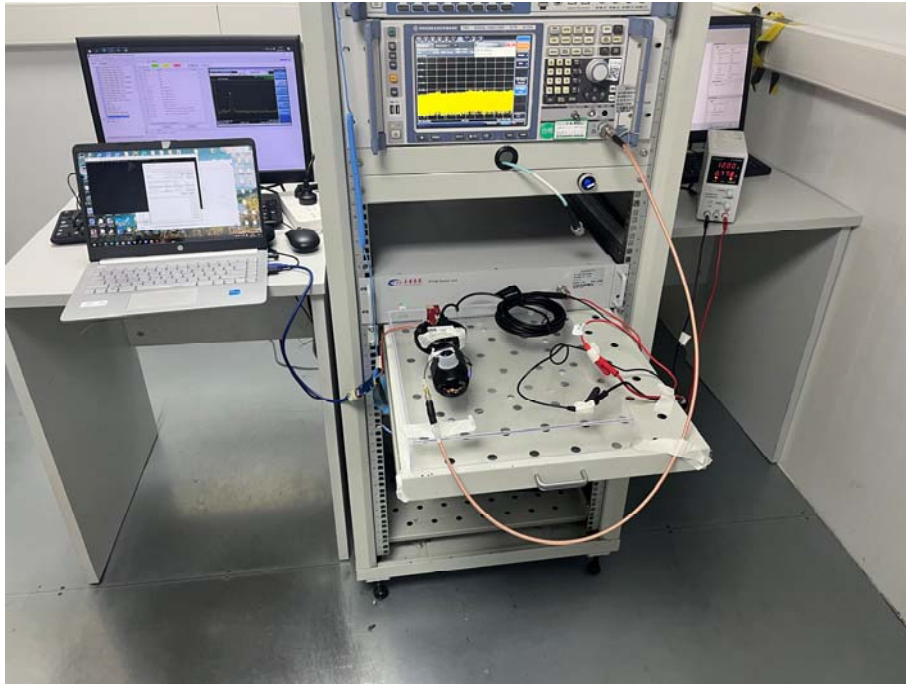

TEST SETUP PHOTOS

1 Radiated Test Photo

30MHz-1GHz-RF

Above 1GHz-RF

Close-up-RF

Below 30MHz-BT

Close-up-BT

30MHz-1GHz-BT

Close-up-BT

Above 1GHz-BT

Close-up-BT

2 Conducted Test Photo

Conducted Test-RF

Conducted Test-BT

Conducted Test-WIFI

--BLANK BELOW--